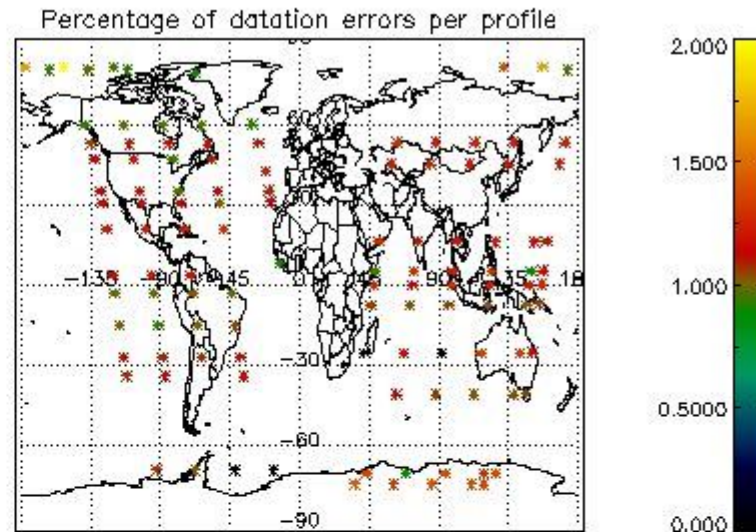

6. Statistics and plot of tangent altitude of the last measurement (DARK & BRIGHT products without errors)

6.1 Statistics on tangent altitude lost:

Statistics	DARK	BRIGHT	TWILIGHT
Mean:	15.062	19.421	NaN
St. deviation:	3.7906	4.9155	NaN
Maximum:	20.917	28.649	NaN
Minimum:	4.6471	3.8361	NaN
Number of data:	38.000	55.000	NaN

6.2 Plot for DARK limb products