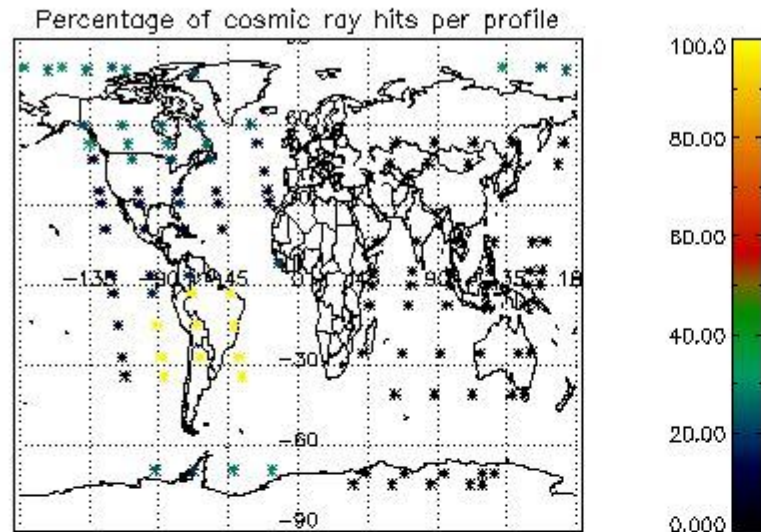

6. Statistics and plot of tangent altitude of the last measurement (DARK & BRIGHT products without errors)

6.1 Statistics on tangent altitude lost:

Statistics	DARK	BRIGHT	TWILIGHT
Mean:	15.062	19.421	NaN
St. deviation:	3.7906	4.9155	NaN
Maximum:	20.917	28.649	NaN
Minimum:	4.6471	3.8361	NaN
Number of data:	38.000	55.000	NaN

6.2 Plot for DARK limb products