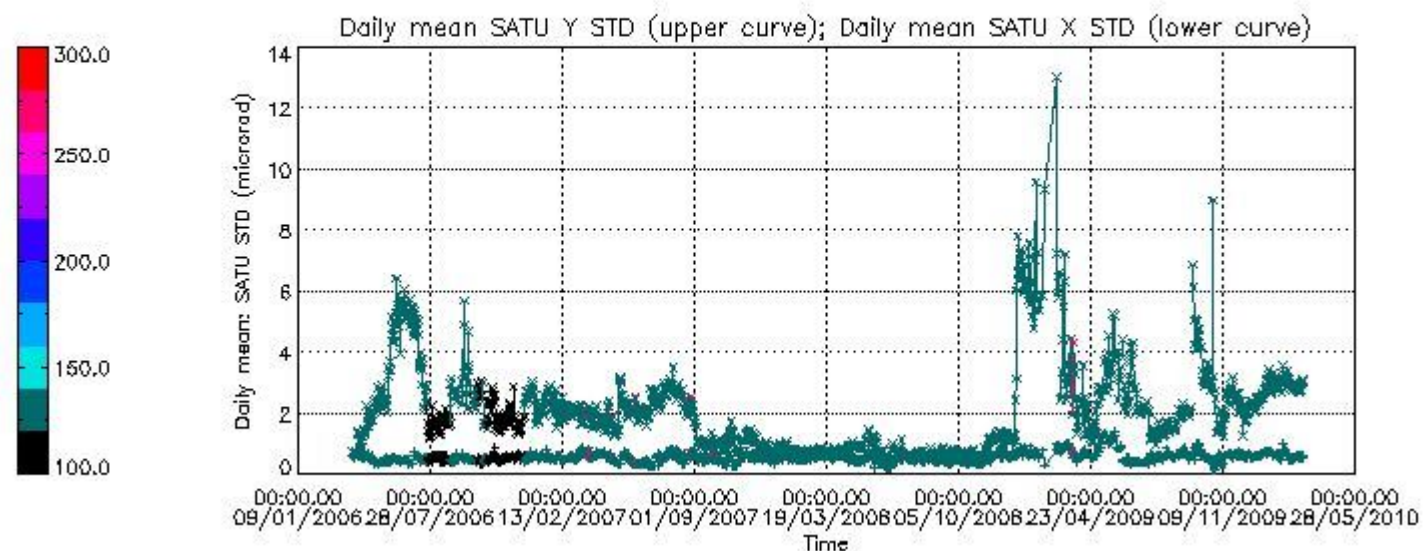

Number of data:	37850.	37850.	53750.	53750.

7.2.2 Trend of daily SATU NEA St. deviation since 1st April 2006 (dark limb)

The long term trend of the SATU 'X' and 'Y' standard deviations should be constant during the whole mission.

The colorbar represents the start tangent altitude (km) of the occultations.

Upper curve: STD of SATU Y axis

Lower curve: STD of SATU X axis

8. Auxiliary Data Files used for the production reported in section 2.4

The number reported in the third column indicates since which file (see list in section 2.4) the corresponding auxiliary file has been used. The fourth column is the date of those product files.

Type	Auxiliary Filename	Used since product	Used since product date
INST_PHYS_CHARACTERISTICS	GOM_INS_AXVIEC20091111_143220_20030716_120000_20500101_000000	1	11-MAR-2010 00:02:40
CALIBRATION_DATABASE	GOM_CAL_AXVIEC20100309_114519_20100307_000000_20500101_000000	1	11-MAR-2010 00:02:40
LEVEL-1B_PROC_CONFIG	GOM_PR1_AXVIEC20091111_145255_20020301_000000_20500101_000000	1	11-MAR-2010 00:02:40
STAR_CATALOGUE	GOM_CAT_AXVIEC20020121_161009_20020101_000000_20200101_000000	1	11-MAR-2010 00:02:40
STELLAR_SPECTRA_DATABANK	GOM_STS_AXVIEC20091111_151504_20020101_160000_20500101_000000	1	11-MAR-2010 00:02:40
ECMWF_FILE	AUX_ECF_AXNECM20100310_052114_20100310_210000_20100311_090000	1	11-MAR-2010 00:02:40
ECMWF_FILE	AUX_ECF_AXNECM20100310_165945_20100311_030000_20100311_150000	52	11-MAR-2010 03:39:54
ECMWF_FILE	AUX_ECA_AXNECM20100311_052117_20100310_210000_20100311_090000	76	11-MAR-2010 05:20:29
ECMWF_FILE	AUX_ECF_AXNECM20100311_054117_20100311_210000_20100312_090000	100	11-MAR-2010 22:47:38
OPTIONAL_ECMWF_FILE	MISSING	1	11-MAR-2010 00:02:40
ORBIT_DATA_FILE	DOR_NAV_OPNPDE20100310_230439_000057382087_00330_41967_9924.N1	1	11-MAR-2010 00:02:40
ORBIT_DATA_FILE	AUX_FPO_AXVPDS20100310_221945_20100310_195546_20100320_212200	10	11-MAR-2010 00:48:01
ORBIT_DATA_FILE	DOR_NAV_OPNPDE20100311_022115_000041442087_00332_41969_9926.N1	33	11-MAR-2010 02:30:35
ORBIT_DATA_FILE	DOR_NAV_OPNPDE20100311_033538_000057382087_00333_41970_9927.N1	52	11-MAR-2010 03:39:54
ORBIT_DATA_FILE	AUX_FPO_AXVPDS20100310_221945_20100310_195546_20100320_212200	76	11-MAR-2010 05:20:29
ORBIT_DATA_FILE	DOR_NAV_OPNPDE20100311_223239_000054192087_00344_41981_9931.N1	100	11-MAR-2010 22:47:38