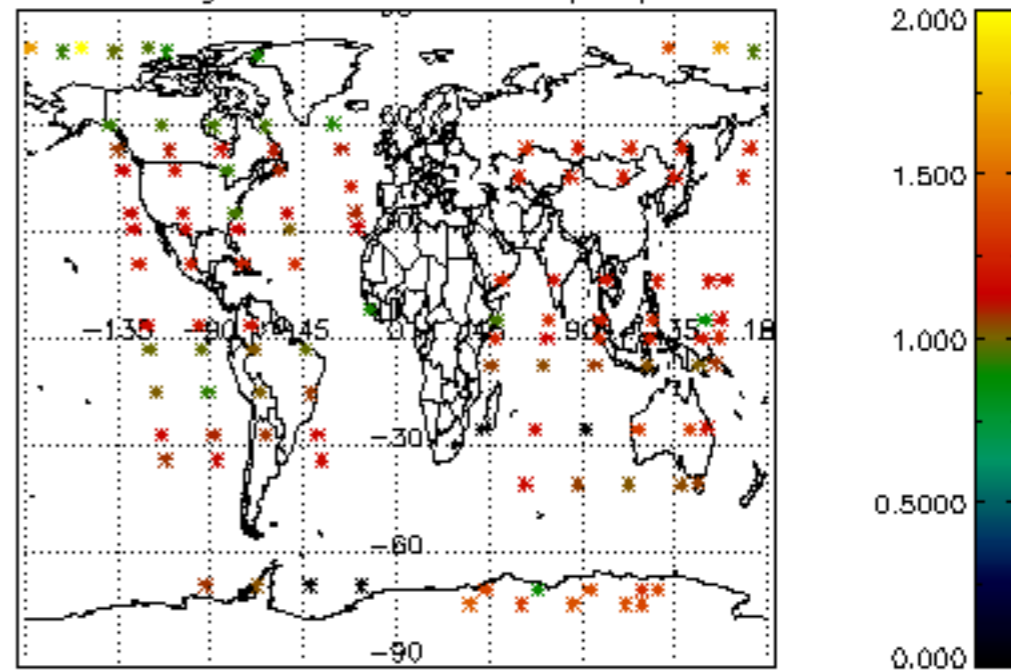

Percentage of datation errors per profile