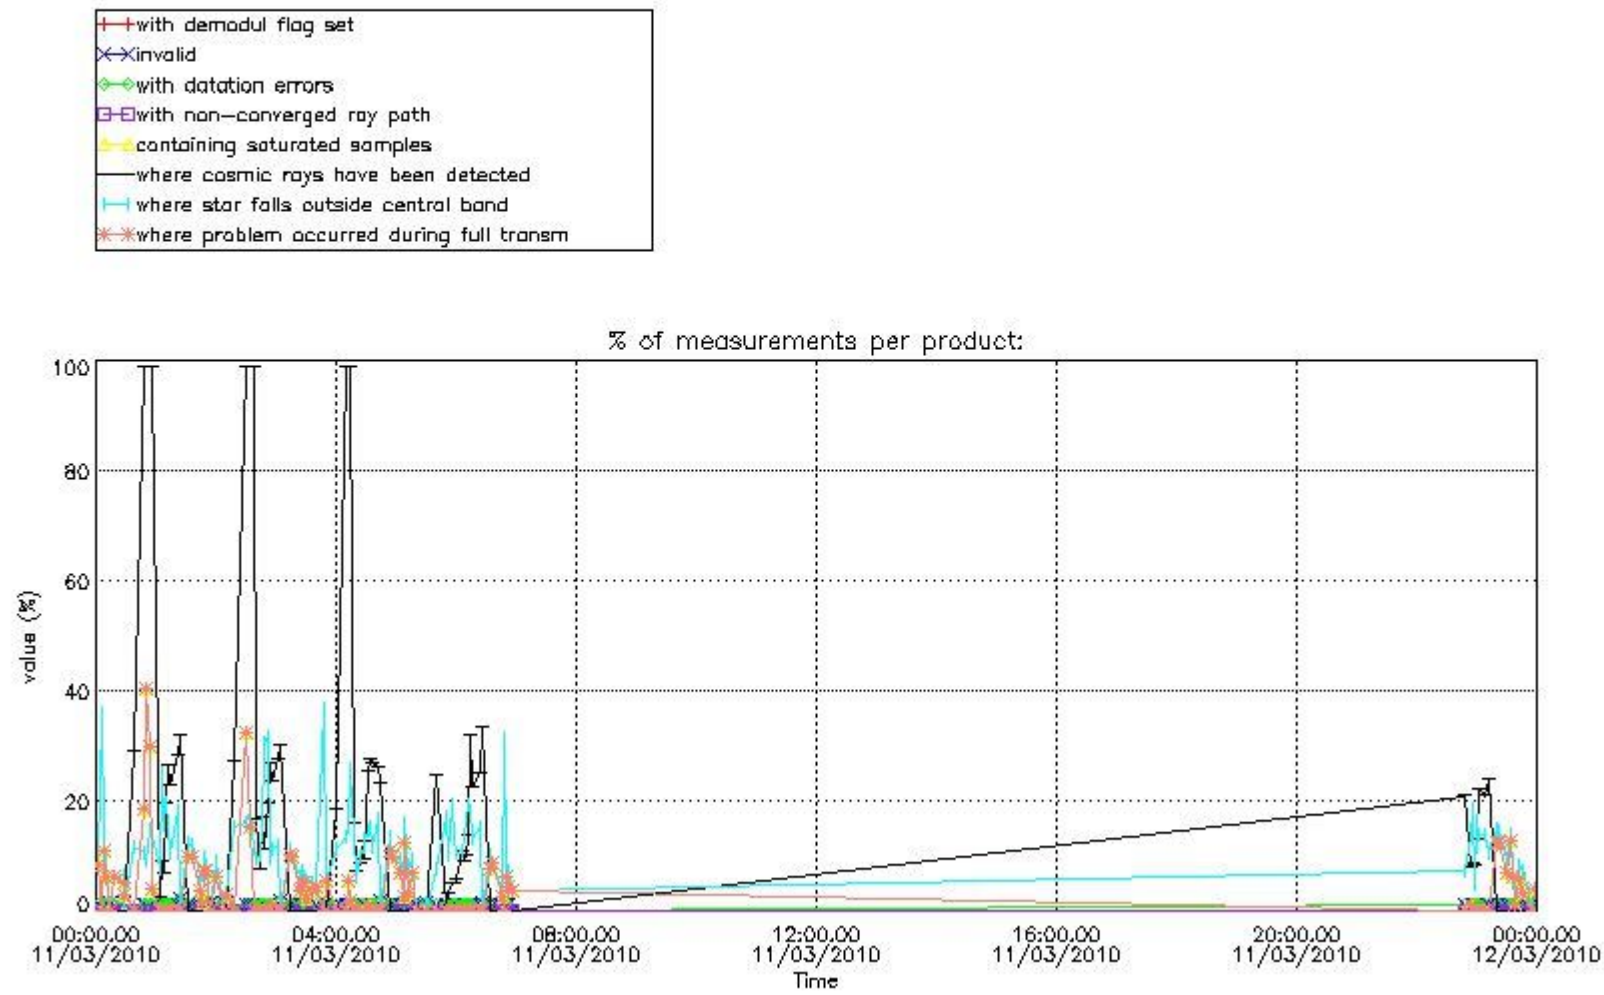

At least one measurement with demodulation flag set:	34.1880 %
Reference spectrum computed from DB:	0.00000 %
Reference spectrum with small number of measurements:	0.00000 %
SATU data not used:	0.00000 %

5.2 Plot quality information per product (time dependant)

5.3 Plot quality information per product (world map)