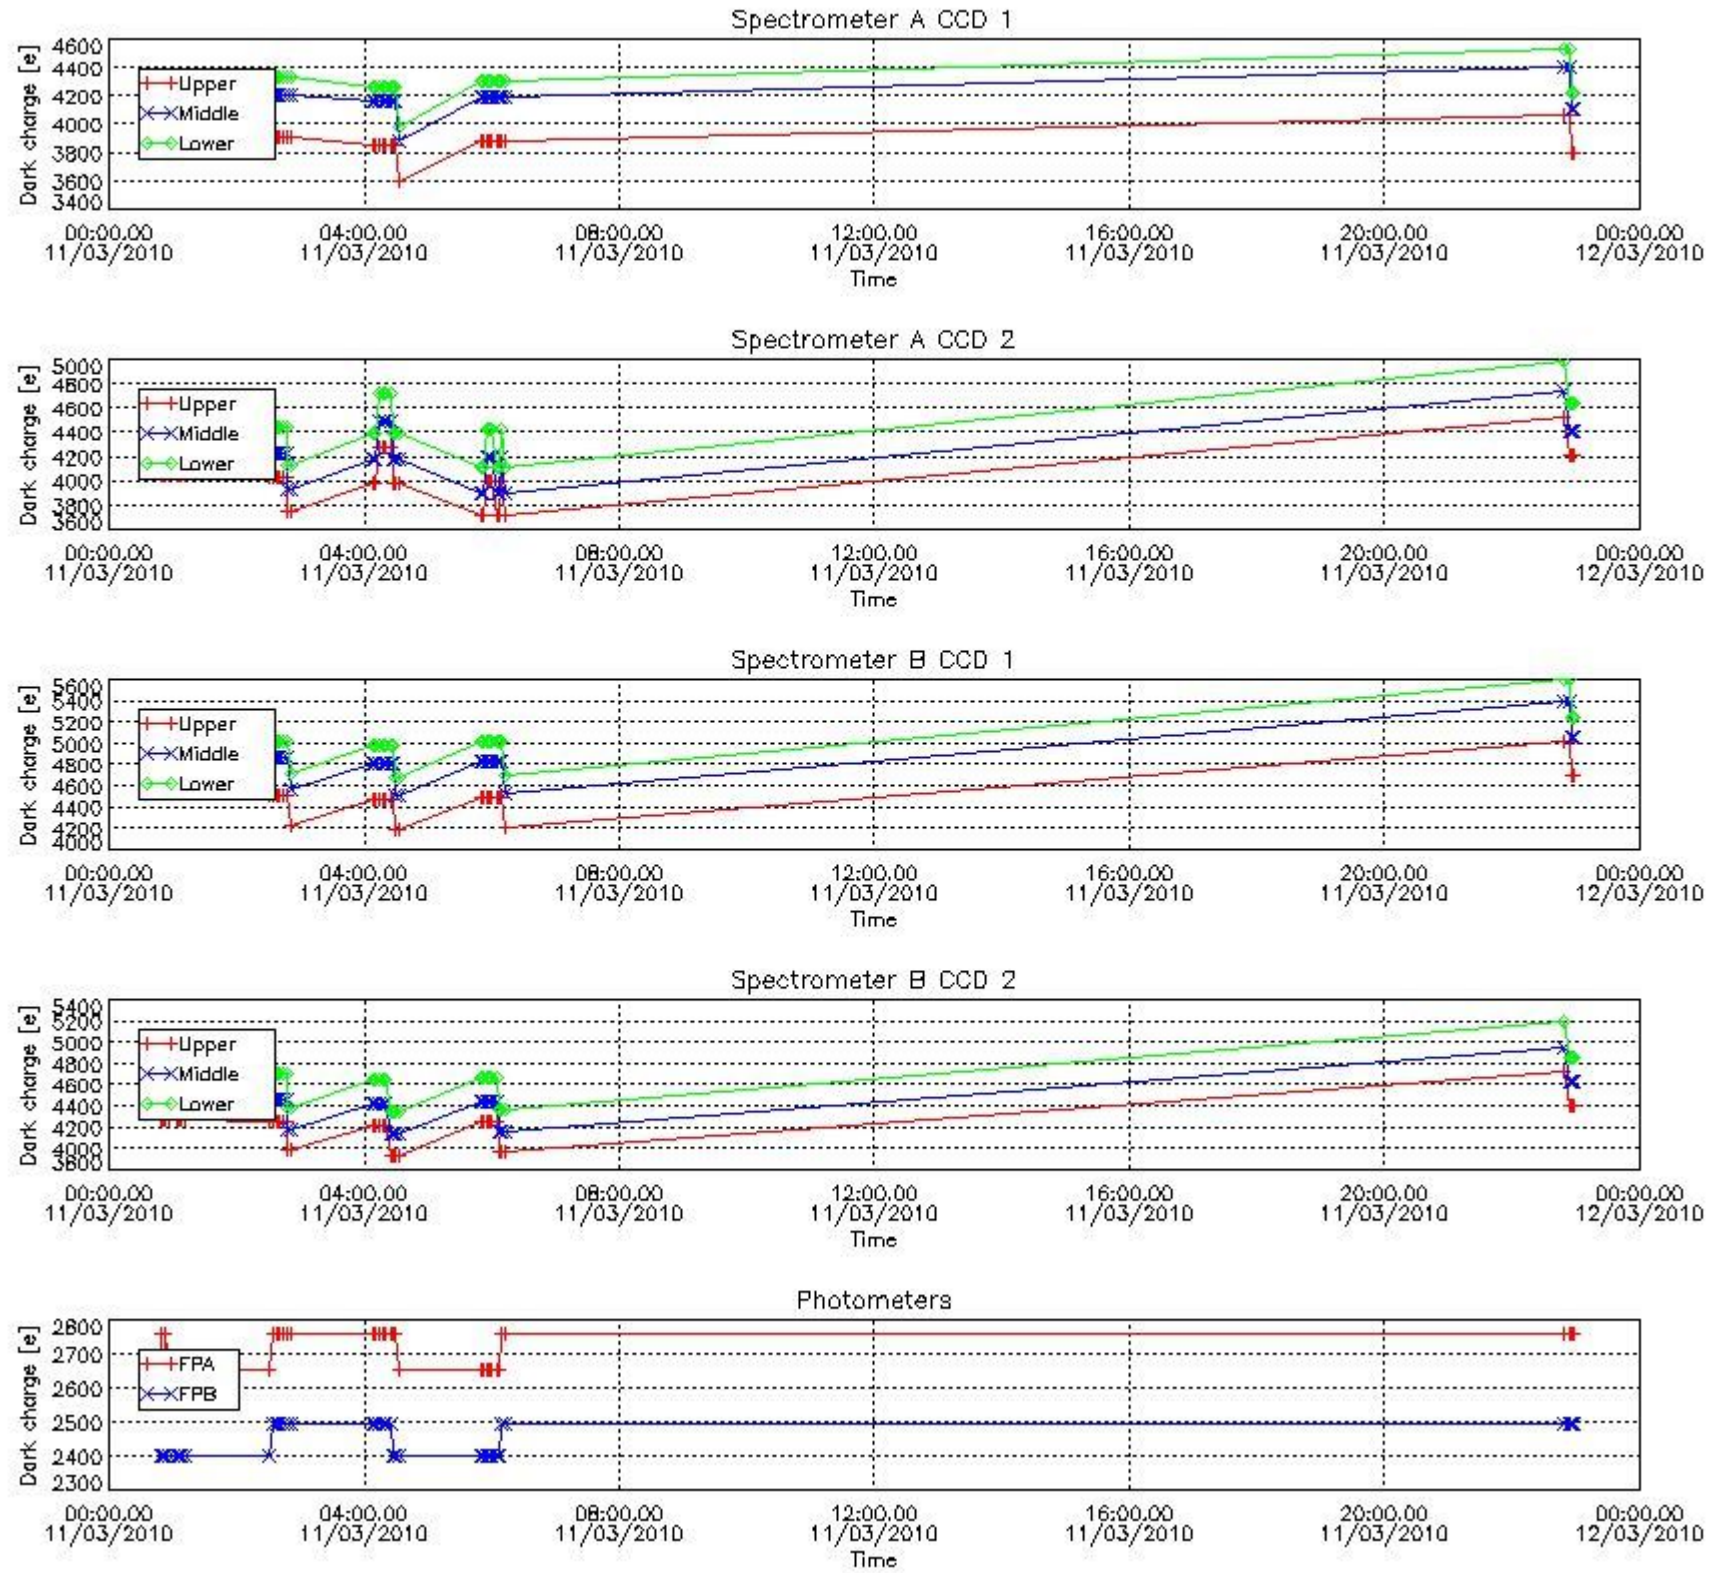

5. Demodulation flag and quality information monitoring

In this section it is presented the modulation information extracted from the pcd (product confidence data) at measurement level and information extracted from the Quality Summary dataset. Only products without errors (error flag in the MPH set to "0") are used.

5.1 Percentage of products during reporting period with: