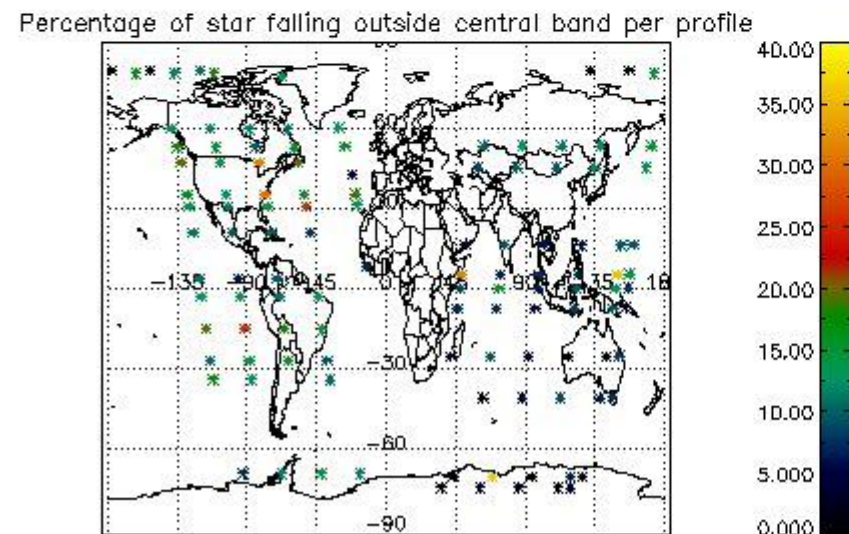

6. Statistics and plot of tangent altitude of the last measurement (DARK & BRIGHT products without errors)

6.1 Statistics on tangent altitude lost:

Statistics	DARK	BRIGHT	TWILIGHT
Mean:	15.062	19.421	NaN
St. deviation:	3.7906	4.9155	NaN
Maximum:	20.917	28.649	NaN
Minimum:	4.6471	3.8361	NaN
Number of data:	38.000	55.000	NaN

6.2 Plot for DARK limb products