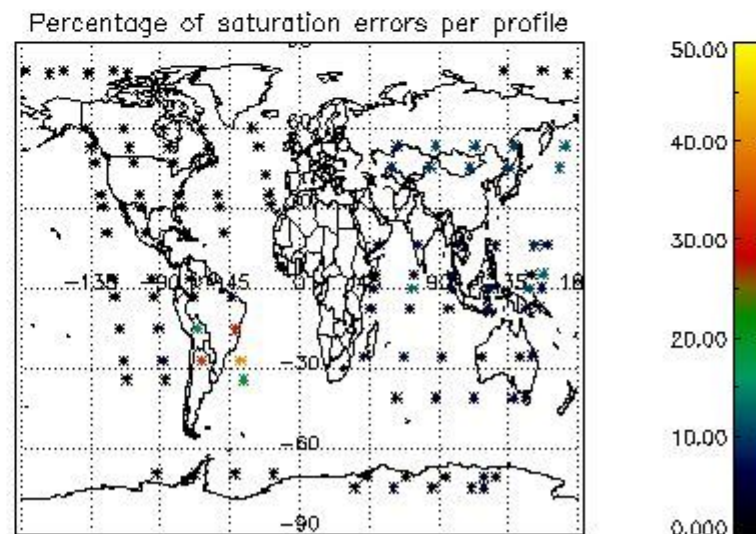

6. Statistics and plot of tangent altitude of the last measurement (DARK & BRIGHT products without errors)

6.1 Statistics on tangent altitude lost:

Statistics	DARK	BRIGHT	TWILIGHT
Mean:	15.062	19.421	NaN
St. deviation:	3.7906	4.9155	NaN
Maximum:	20.917	28.649	NaN
Minimum:	4.6471	3.8361	NaN
Number of data:	38.000	55.000	NaN

6.2 Plot for DARK limb products