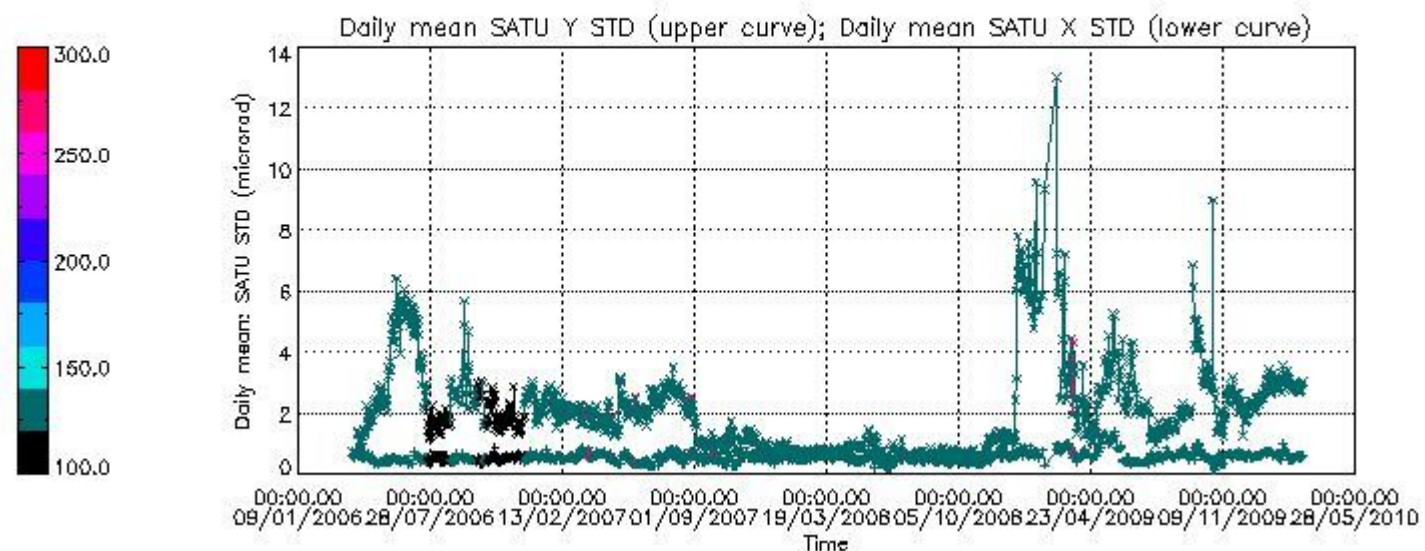

Number of data:	55900.	55900.	71450.	71450.

7.2.2 Trend of daily SATU NEA St. deviation since 1st April 2006 (dark limb)

The long term trend of the SATU 'X' and 'Y' standard deviations should be constant during the whole mission.

The colorbar represents the start tangent altitude (km) of the occultations.

Upper curve: STD of SATU Y axis

Lower curve: STD of SATU X axis

8. Auxiliary Data Files used for the production reported in section 2.4

The number reported in the third column indicates since which file (see list in section 2.4) the corresponding auxiliary file has been used. The fourth column is the date of those product files.

Type	Auxiliary Filename	Used since product	Used since product date
INST_PHYS_CHARACTERISTICS	GOM_INS_AXVIEC20091111_143220_20030716_120000_20500101_000000	1	10-MAR-2010 00:00:17
CALIBRATION_DATABASE	GOM_CAL_AXVIEC20100309_114519_20100307_000000_20500101_000000	1	10-MAR-2010 00:00:17
LEVEL-1B_PROC_CONFIG	GOM_PR1_AXVIEC20091111_145255_20020301_000000_20500101_000000	1	10-MAR-2010 00:00:17
STAR_CATALOGUE	GOM_CAT_AXVIEC20020121_161009_20020101_000000_20200101_000000	1	10-MAR-2010 00:00:17
STELLAR_SPECTRA_DATABANK	GOM_STS_AXVIEC20091111_151504_20020101_160000_20500101_000000	1	10-MAR-2010 00:00:17
ECMWF_FILE	AUX_ECF_AXNECM20100309_052113_20100309_210000_20100310_090000	1	10-MAR-2010 00:00:17
ECMWF_FILE	AUX_ECF_AXNECM20100309_172113_20100310_030000_20100310_150000	57	10-MAR-2010 03:58:37
ECMWF_FILE	AUX_ECA_AXNECM20100310_052113_20100309_210000_20100310_090000	85	10-MAR-2010 05:52:14
ECMWF_FILE	AUX_ECF_AXNECM20100310_052114_20100310_150000_20100311_030000	110	10-MAR-2010 20:12:36
ECMWF_FILE	AUX_ECF_AXNECM20100310_052114_20100310_210000_20100311_090000	123	10-MAR-2010 21:26:48
OPTIONAL_ECMWF_FILE	MISSING	1	10-MAR-2010 00:00:17
ORBIT_DATA_FILE	DOR_NAV_OPNPDE20100309_233640_000054192087_00316_41953_9916.N1	1	10-MAR-2010 00:00:17
ORBIT_DATA_FILE	DOR_NAV_OPNPDE20100310_011219_000092452087_00317_41954_9917.N1	18	10-MAR-2010 01:21:26
ORBIT_DATA_FILE	DOR_NAV_OPNPDE20100310_035142_000066952087_00319_41956_9918.N1	57	10-MAR-2010 03:58:37
ORBIT_DATA_FILE	AUX_FPO_AXVPDS20100309_000112_20100308_191824_20100318_204438	85	10-MAR-2010 05:52:14
ORBIT_DATA_FILE	DOR_NAV_OPNPDE20100310_200919_000041442087_00329_41966_9922.N1	110	10-MAR-2010 20:12:36
ORBIT_DATA_FILE	DOR_NAV_OPNPDE20100310_211824_000060572087_00329_41966_9923.N1	123	10-MAR-2010 21:26:48
ORBIT_DATA_FILE	DOR_NAV_OPNPDE20100310_230439_000057382087_00330_41967_9924.N1	147	10-MAR-2010 23:07:25