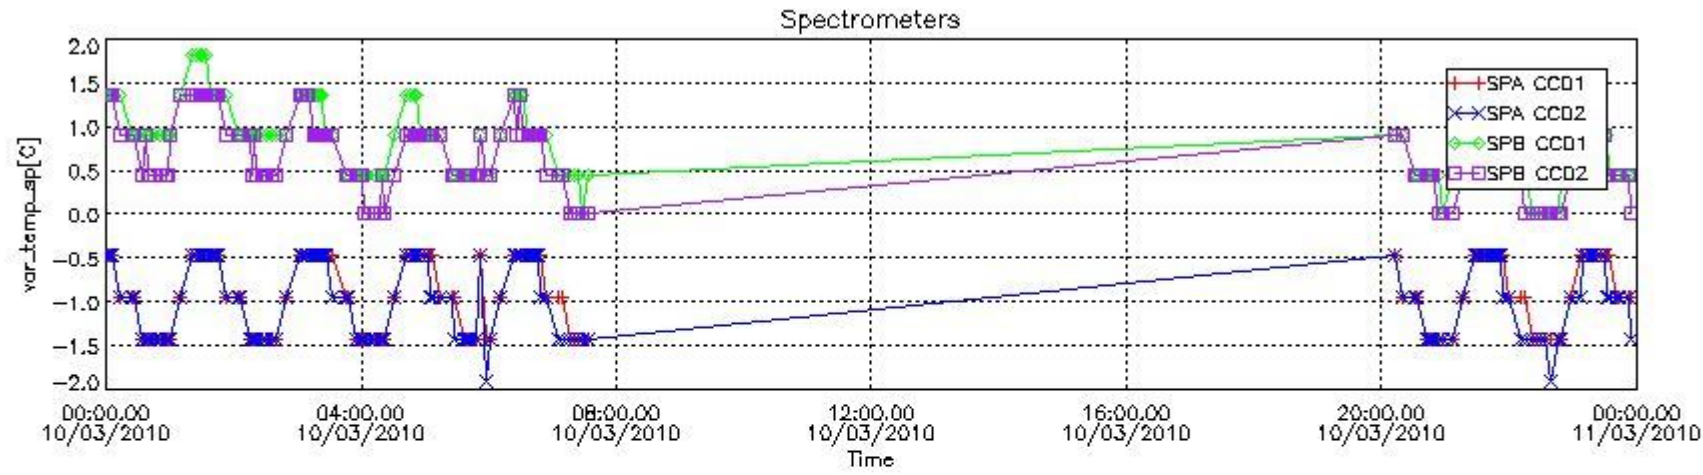

4. Overview of dark signal processing per product

The Dark Charge (DC) is a temperature-dependant signal added to the useful measurements and it is therefore subtracted from them during the processing. There are two phenomena that produce a continuous increase of the DC: the "hot pixels" (a pixel is "hot" when its DC exceeds by a significant amount its value measured on ground at the same temperature) and the "Random Telegraphic Signal" (abrupt change positive or negative of the CCD pixel signal, random in time, affecting only the DC part of the signal and not the photon generated signal).

In this section a list of products that did not use the Dark Sky Area (DSA) observation for the DC computation is given. It is also provided the mean DC plot per product for dark limb products with no error flag set.

4.1 These products did not use the DSA observation for DC computation:

Product name	DC information
GOM_TRA_1PNPDE20100310_201236_000000512087_00329_41966_5263.N1	DC map used
GOM_TRA_1PNPDE20100310_201934_000000522087_00329_41966_5264.N1	DC map used
GOM_TRA_1PNPDE20100310_203057_000000402087_00329_41966_5265.N1	DC map used
GOM_TRA_1PNPDE20100310_203319_000000412087_00329_41966_5266.N1	DC map used
GOM_TRA_1PNPDE20100310_204129_000000402087_00329_41966_5267.N1	DC map used
GOM_TRA_1PNPDE20100310_204433_000000422087_00329_41966_5268.N1	DC map used
GOM_TRA_1PNPDE20100310_204600_000000402087_00329_41966_5269.N1	DC map used
GOM_TRA_1PNPDE20100310_204811_000000482087_00329_41966_5270.N1	DC map used
GOM_TRA_1PNPDE20100310_205311_000000392087_00329_41966_5271.N1	DC map used
GOM_TRA_1PNPDE20100310_205733_000000472087_00329_41966_5272.N1	DC map used
GOM_TRA_1PNPDE20100310_210604_000000372087_00329_41966_5273.N1	DC map used
GOM_TRA_1PNPDE20100310_210724_000000412087_00329_41966_5274.N1	DC map used
GOM_TRA_1PNPDE20100310_211637_000000492087_00329_41966_5275.N1	DC map used