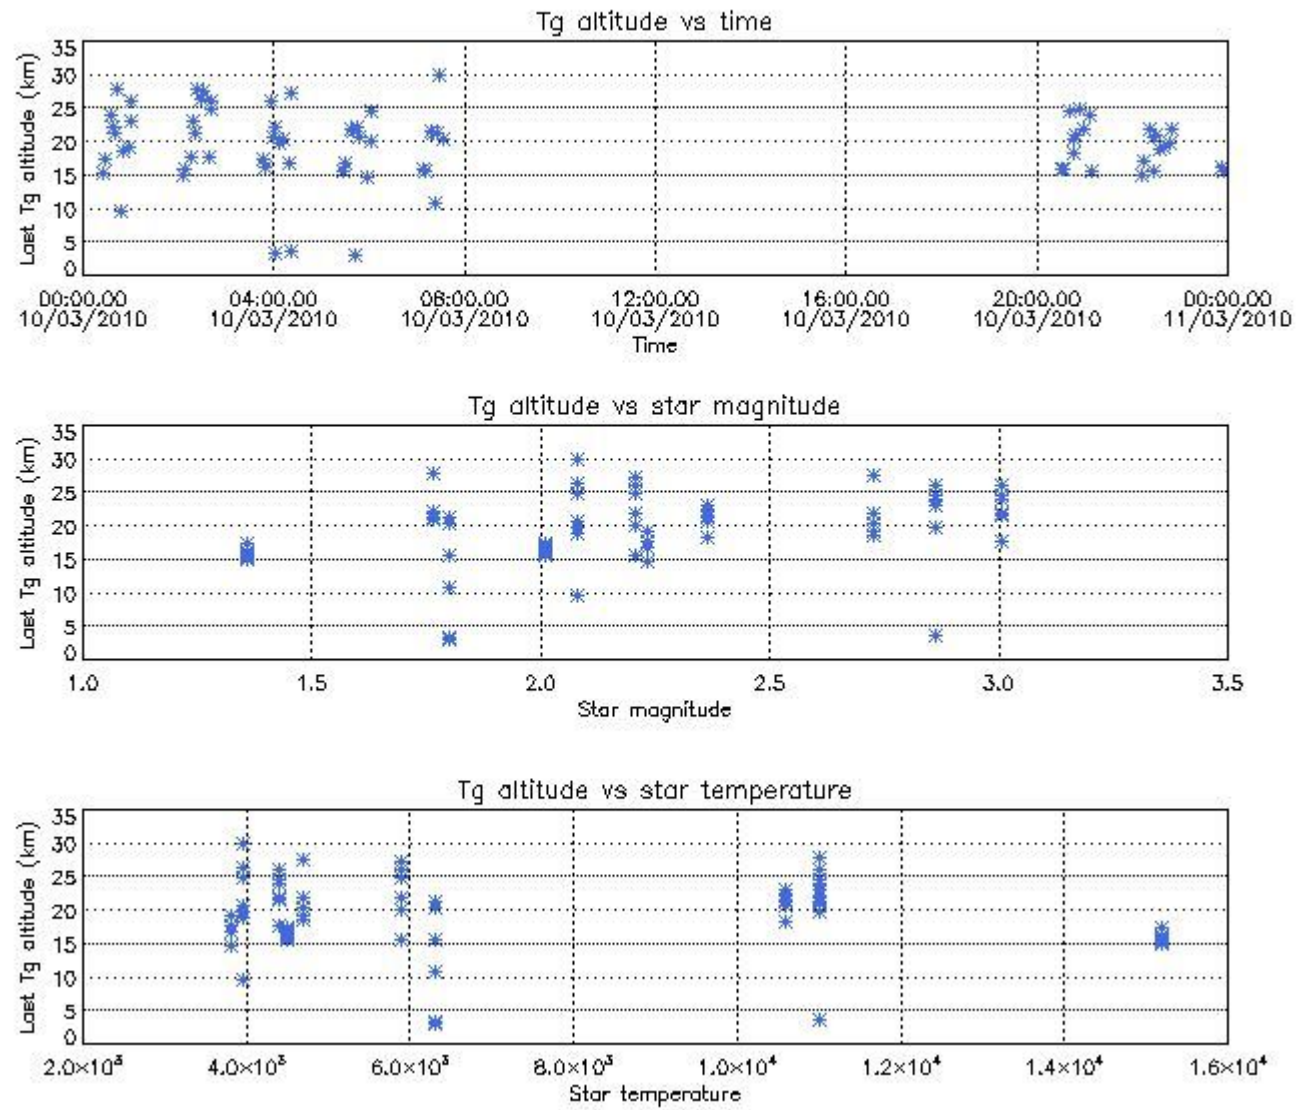

### 6.1 Statistics on tangent altitude lost:

Statistics	DARK	BRIGHT	TWILIGHT
Mean:	15.285	19.474	NaN
St. deviation:	4.4020	5.3072	NaN
Maximum:	21.583	30.046	NaN
Minimum:	4.1504	3.0737	NaN
Number of data:	57.000	73.000	NaN

### 6.2 Plot for DARK limb products

Tangent altitude at which the star is lost

6.3 Plot for BRIGHT limb products

## Tangent altitude at which the star is lost