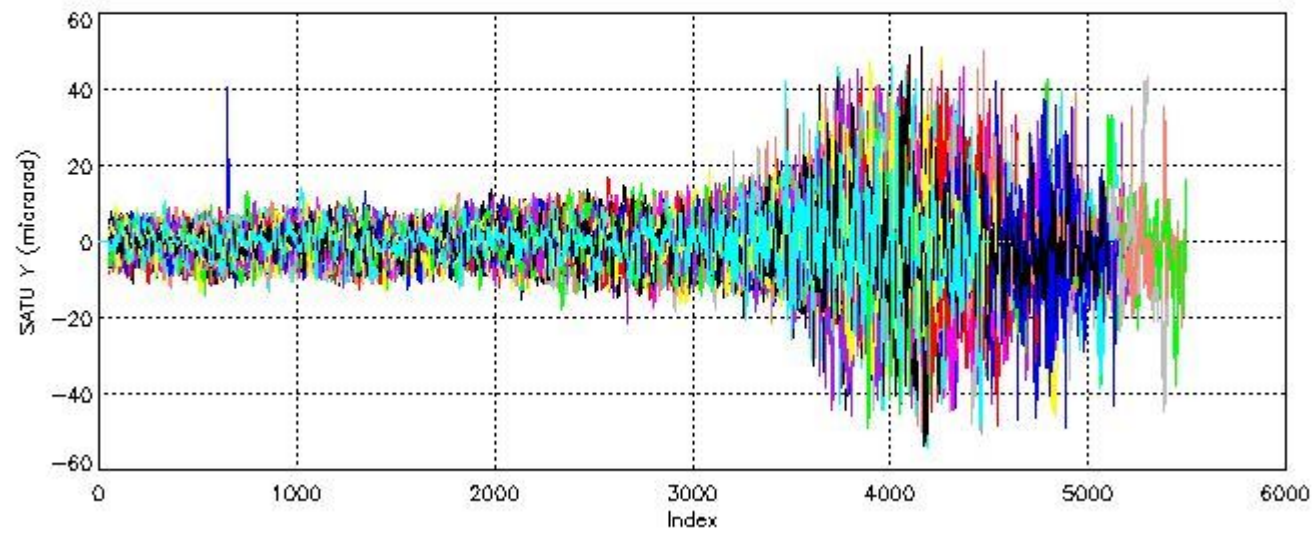

7.2 Statistics on SATU Noise Equivalent Angle (NEA) for DARK (D) and BRIGHT (B) products above 105 kms

The Star Acquisition and Tracking Unit (it is the CCD that tracks the star while it is occulted) Noise Equivalent Angle consists of the statistical angular variation of the SATU data above the atmosphere.

Statistics (in microradians) above 105 km are computed for every occultation, giving four values per occultation: one in the 'X' direction and one in the 'Y' direction for dark and bright limbs. A mean value per day in every direction and limb is calculated and monitored in order to assess instrument performance in terms of star pointing.

7.2.1 SATU NEA Statistics (table)

Statistics	SATU X (D)	SATU Y (D)	SATU X (B)	SATU Y (B)
Mean:	0.13197	-0.33780	0.21410	-0.23553
St. deviation:	0.57395	3.0415	0.64191	2.9998
Maximum:	10.900	40.600	6.2000	12.700
Minimum:	-30.100	-14.000	-5.9000	-13.900