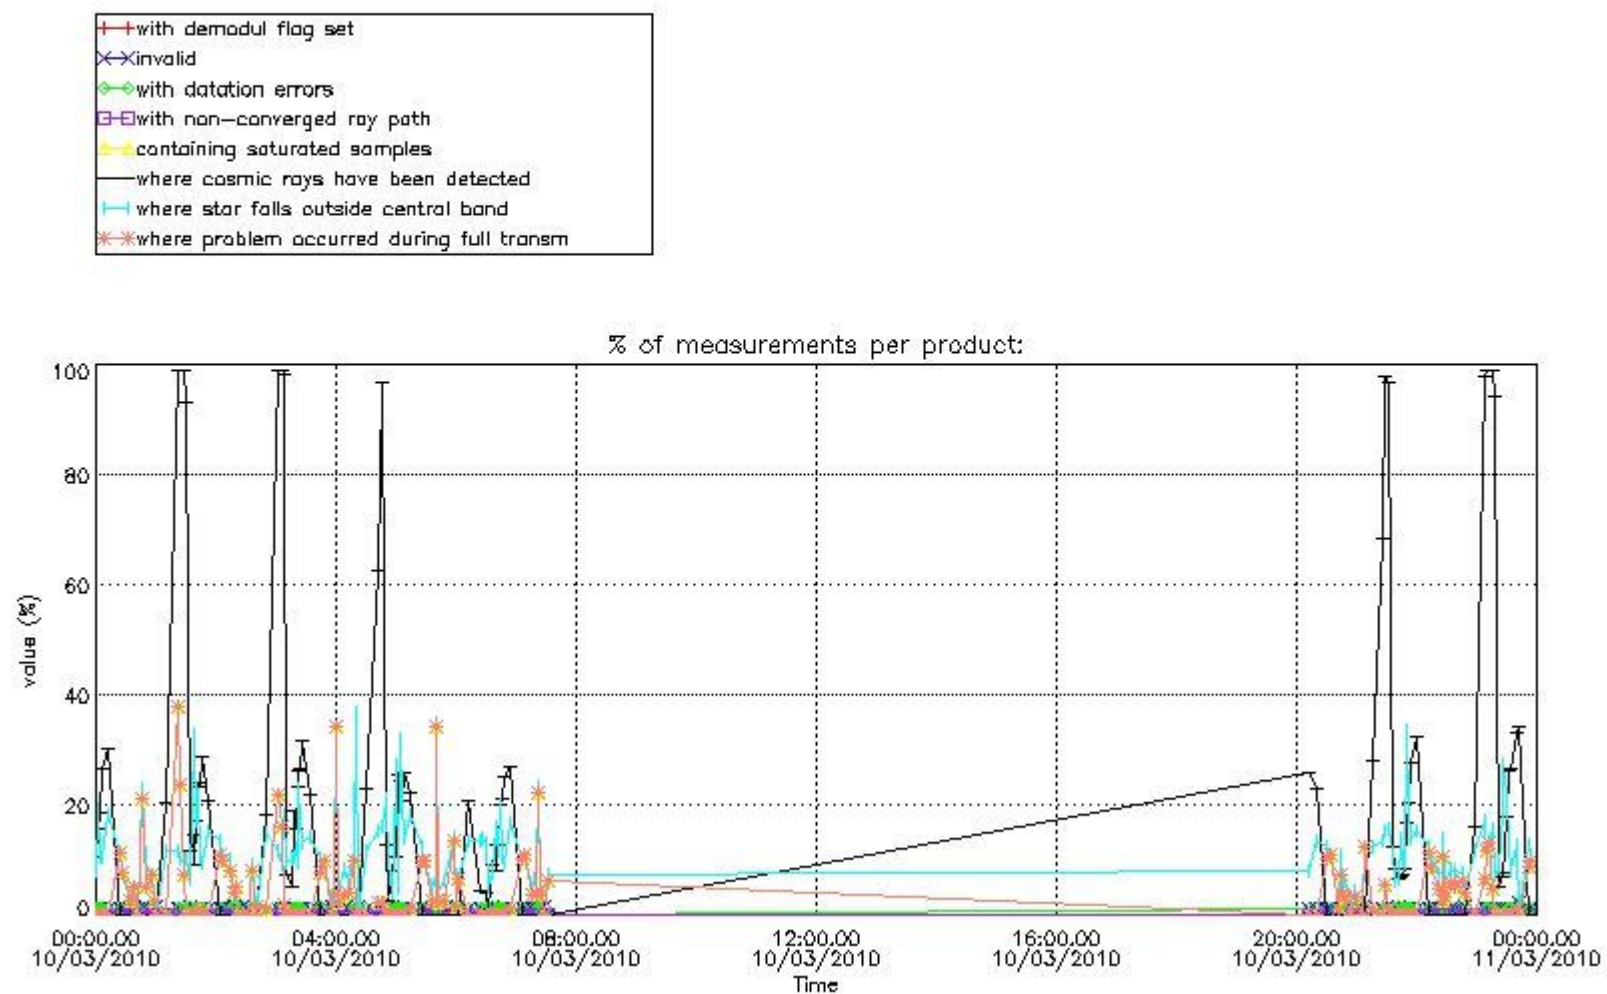

5.1 Percentage of products during reporting period with:

At least one measurement with demodulation flag set:	38.7500 %
Reference spectrum computed from DB:	0.00000 %
Reference spectrum with small number of measurements:	0.00000 %
SATU data not used:	0.00000 %

5.2 Plot quality information per product (time dependant)

5.3 Plot quality information per product (world map)