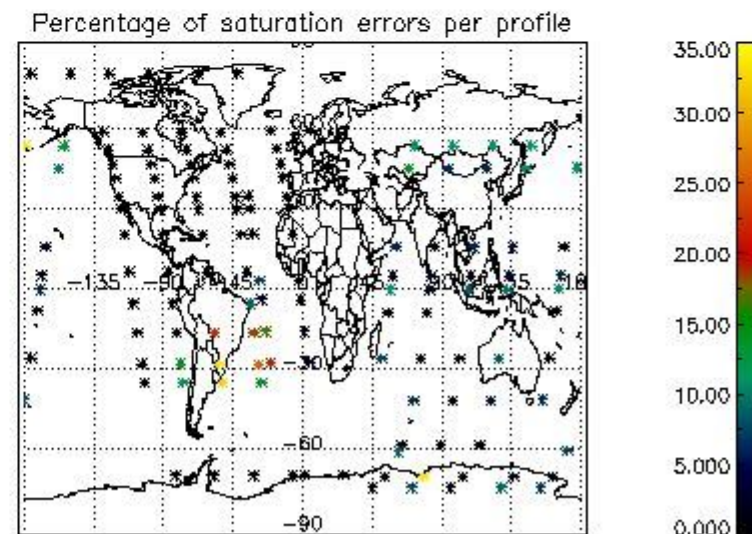

6. Statistics and plot of tangent altitude of the last measurement (DARK & BRIGHT products without errors)

6.1 Statistics on tangent altitude lost:

Statistics	DARK	BRIGHT	TWILIGHT
Mean:	14.105	19.377	NaN
St. deviation:	4.9956	5.7858	NaN
Maximum:	24.409	34.032	NaN
Minimum:	3.3224	3.9374	NaN
Number of data:	55.000	59.000	NaN

6.2 Plot for DARK limb products