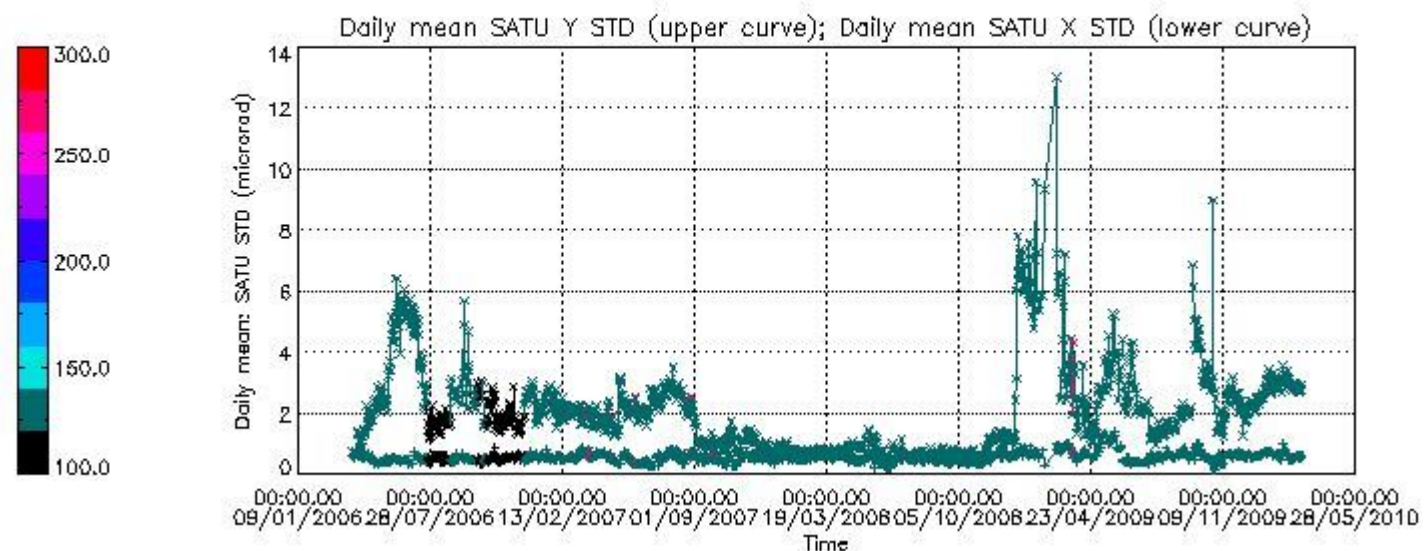

Number of data:	53950.	53950.	57450.	57450.

7.2.2 Trend of daily SATU NEA St. deviation since 1st April 2006 (dark limb)

The long term trend of the SATU 'X' and 'Y' standard deviations should be constant during the whole mission.

The colorbar represents the start tangent altitude (km) of the occultations.

Upper curve: STD of SATU Y axis
Lower curve: STD of SATU X axis

8. Auxiliary Data Files used for the production reported in section 2.4

The number reported in the third column indicates since which file (see list in section 2.4) the corresponding auxiliary file has been used. The fourth column is the date of those product files.

Type	Auxiliary Filename	Used since product	Used since product date
INST_PHYS_CHARACTERISTICS	GOM_INS_AXVIEC20091111_143220_20030716_120000_20500101_000000	1	09-MAR-2010 00:00:15
CALIBRATION_DATABASE	GOM_CAL_AXVIEC20100302_095607_20100228_000000_20500101_000000	1	09-MAR-2010 00:00:15
CALIBRATION_DATABASE	GOM_CAL_AXVIEC20100309_114519_20100307_000000_20500101_000000	95	09-MAR-2010 20:44:03
LEVEL-1B_PROC_CONFIG	GOM_PR1_AXVIEC20091111_145255_20020301_000000_20500101_000000	1	09-MAR-2010 00:00:15
STAR_CATALOGUE	GOM_CAT_AXVIEC20020121_161009_20020101_000000_20200101_000000	1	09-MAR-2010 00:00:15
STELLAR_SPECTRA_DATABANK	GOM_STS_AXVIEC20091111_151504_20020101_160000_20500101_000000	1	09-MAR-2010 00:00:15
ECMWF_FILE	AUX_ECF_AXNECM20100308_054113_20100308_210000_20100309_090000	1	09-MAR-2010 00:00:15
ECMWF_FILE	AUX_ECF_AXNECM20100308_172113_20100309_030000_20100309_150000	44	09-MAR-2010 03:02:47
ECMWF_FILE	AUX_ECA_AXNECM20100309_052112_20100308_210000_20100309_090000	69	09-MAR-2010 04:43:23
ECMWF_FILE	AUX_ECF_AXNECM20100309_052113_20100309_150000_20100310_030000	95	09-MAR-2010 20:44:03
ECMWF_FILE	AUX_ECF_AXNECM20100309_052113_20100309_210000_20100310_090000	109	09-MAR-2010 22:00:13
OPTIONAL_ECMWF_FILE	MISSING	1	09-MAR-2010 00:00:15
ORBIT_DATA_FILE	DOR_NAV_OPNPDE20100308_222744_000057382087_00301_41938_9909.N1	1	09-MAR-2010 00:00:15
ORBIT_DATA_FILE	DOR_NAV_OPNPDE20100309_000841_000054192087_00302_41939_9910.N1	2	09-MAR-2010 00:10:20
ORBIT_DATA_FILE	AUX_FPO_AXVPDS20100309_000112_20100308_191824_20100318_204438	26	09-MAR-2010 01:50:57
ORBIT_DATA_FILE	DOR_NAV_OPNPDE20100309_043939_000057382087_00305_41942_9913.N1	69	09-MAR-2010 04:43:23
ORBIT_DATA_FILE	AUX_FPO_AXVPDS20100309_000112_20100308_191824_20100318_204438	95	09-MAR-2010 20:44:03
ORBIT_DATA_FILE	DOR_NAV_OPNPDE20100309_215025_000060572087_00315_41952_9915.N1	109	09-MAR-2010 22:00:13
ORBIT_DATA_FILE	DOR_NAV_OPNPDE20100309_233640_000054192087_00316_41953_9916.N1	132	09-MAR-2010 23:40:49