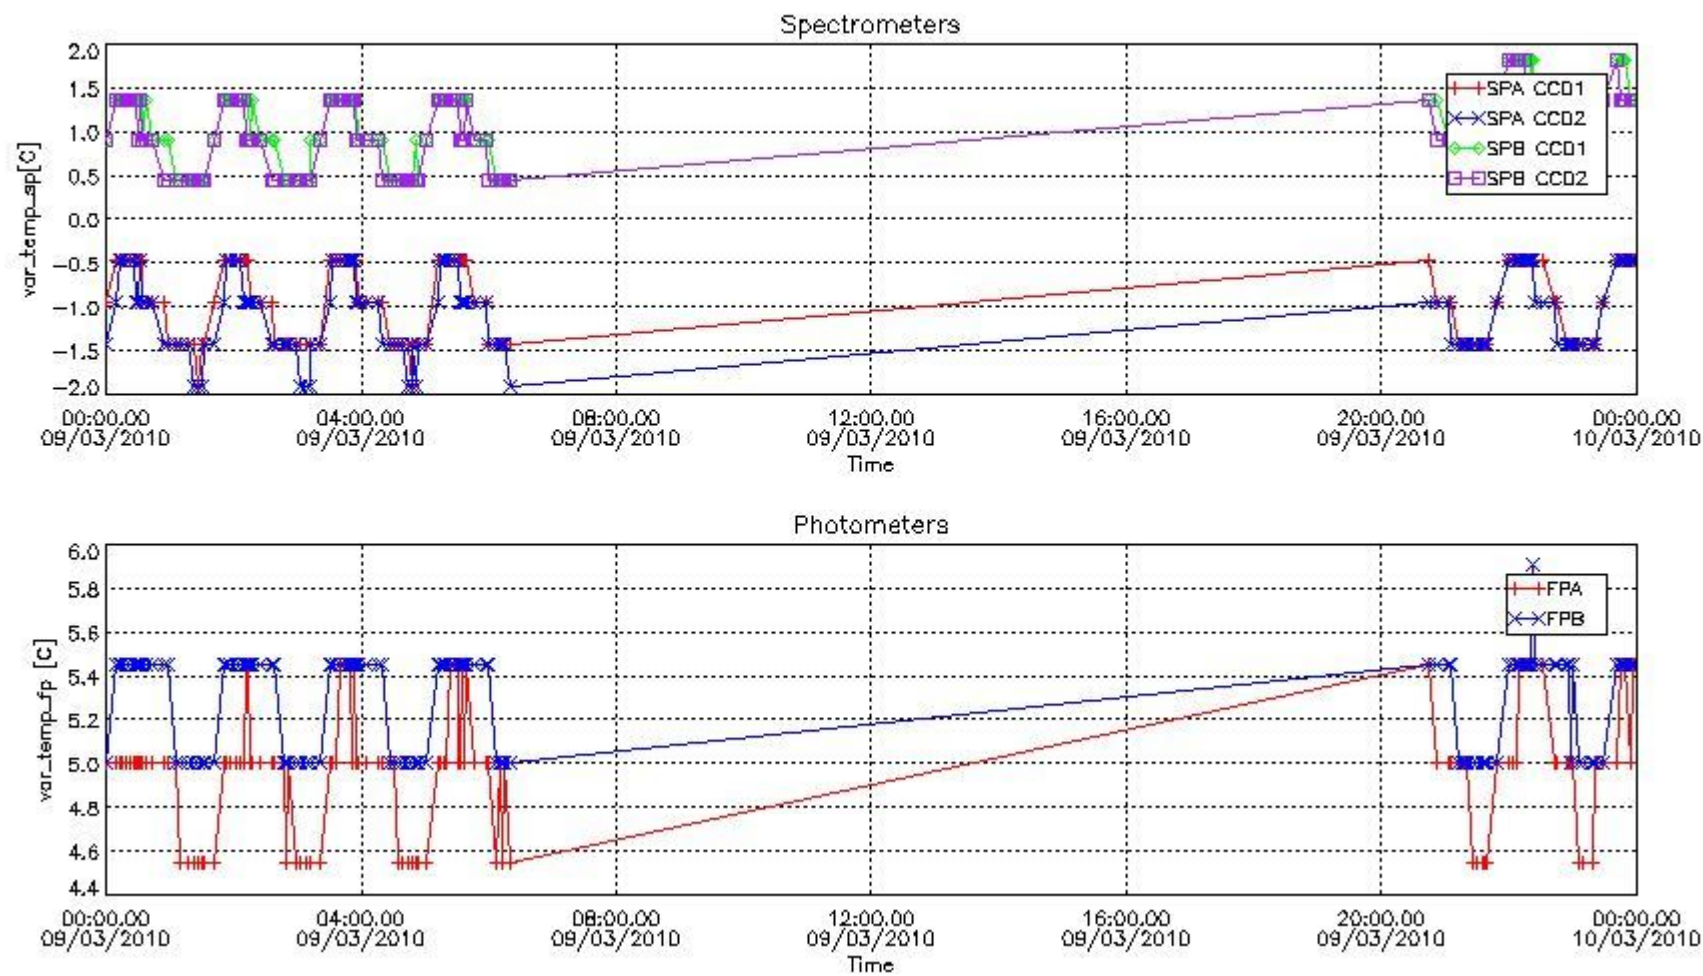

3. Plot of GOMOS spectrometers and photometers temperatures from level 1b data

4. Overview of dark signal processing per product

The Dark Charge (DC) is a temperature-dependant signal added to the useful measurements and it is therefore subtracted from them during the processing. There are two phenomena that produce a continuous increase of the DC: the "hot pixels" (a pixel is "hot" when its DC exceeds by a significant amount its value measured on ground at the same temperature) and the "Random Telegraphic Signal" (abrupt change positive or negative of the CCD pixel signal, random in time, affecting only the DC part of the signal and not the photon generated signal).

In this section a list of products that did not use the Dark Sky Area (DSA) observation for the DC computation is given. It is also provided the mean DC plot per product for dark limb products with no error flag set.

4.1 These products did not use the DSA observation for DC computation: