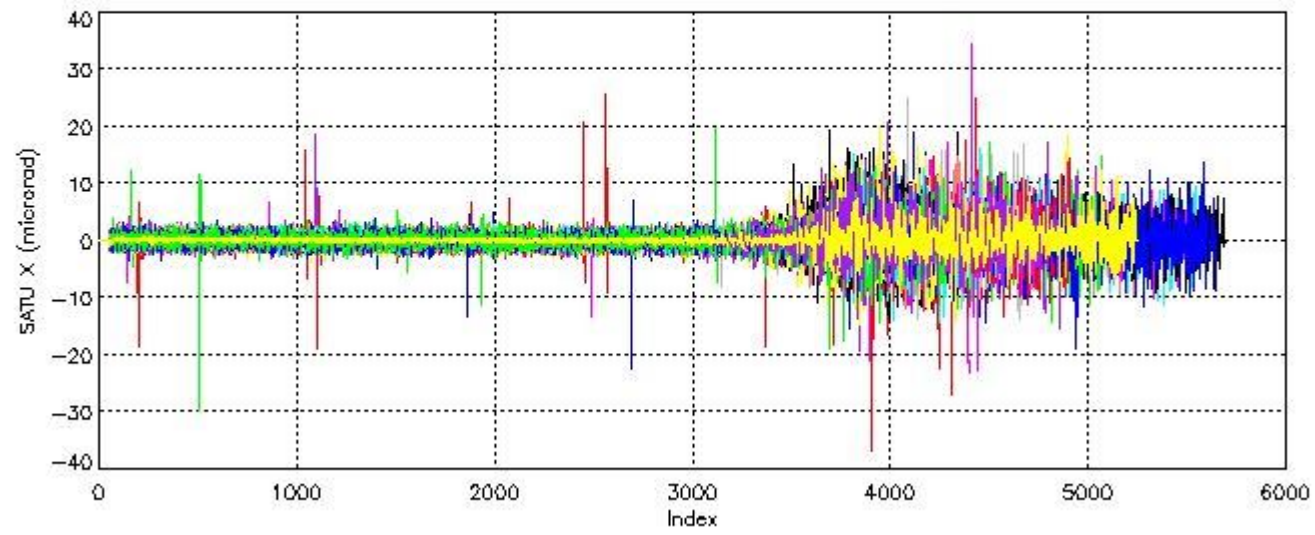

7.2 Statistics on SATU Noise Equivalent Angle (NEA) for DARK (D) and BRIGHT (B) products above 105 kms

The Star Acquisition and Tracking Unit (it is the CCD that tracks the star while it is occulted) Noise Equivalent Angle consists of the statistical angular variation of the SATU data above the atmosphere.

Statistics (in microradians) above 105 km are computed for every occultation, giving four values per occultation: one in the 'X' direction and one in the 'Y' direction for dark and bright limbs. A mean value per day in every direction and limb is calculated and monitored in order to assess instrument performance in terms of star pointing.

7.2.1 SATU NEA Statistics (table)

Statistics	SATU X (D)	SATU Y (D)	SATU X (B)	SATU Y (B)
Mean:	0.12933	-0.38596	0.20652	-0.27147
St. deviation:	0.58662	2.9280	0.69668	2.9912
Maximum:	18.600	14.100	4.9000	12.100
Minimum:	-29.900	-28.400	-4.8000	-13.300