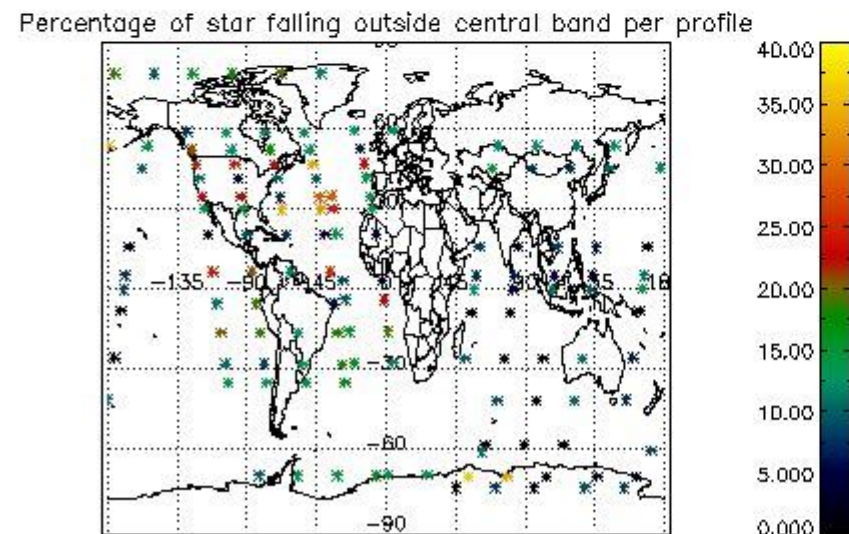

6. Statistics and plot of tangent altitude of the last measurement (DARK & BRIGHT products without errors)

6.1 Statistics on tangent altitude lost:

Statistics	DARK	BRIGHT	TWILIGHT
Mean:	14.105	19.377	NaN
St. deviation:	4.9956	5.7858	NaN
Maximum:	24.409	34.032	NaN
Minimum:	3.3224	3.9374	NaN
Number of data:	55.000	59.000	NaN

6.2 Plot for DARK limb products