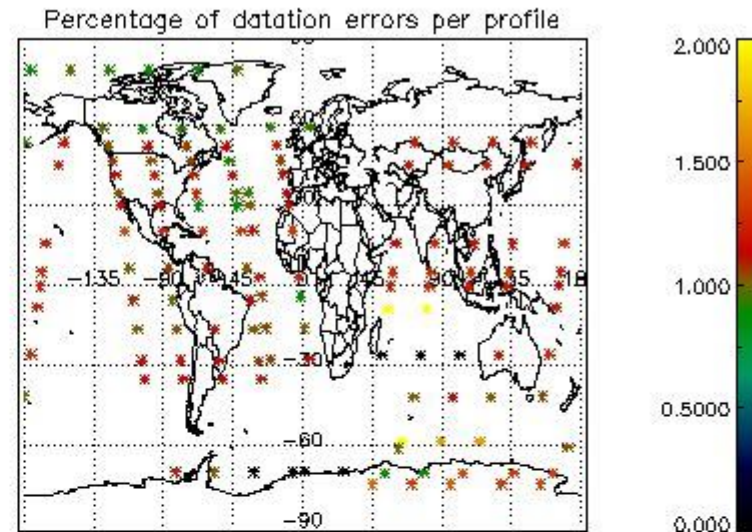

6. Statistics and plot of tangent altitude of the last measurement (DARK & BRIGHT products without errors)

6.1 Statistics on tangent altitude lost:

Statistics	DARK	BRIGHT	TWILIGHT
Mean:	14.105	19.377	NaN
St. deviation:	4.9956	5.7858	NaN
Maximum:	24.409	34.032	NaN
Minimum:	3.3224	3.9374	NaN
Number of data:	55.000	59.000	NaN

6.2 Plot for DARK limb products