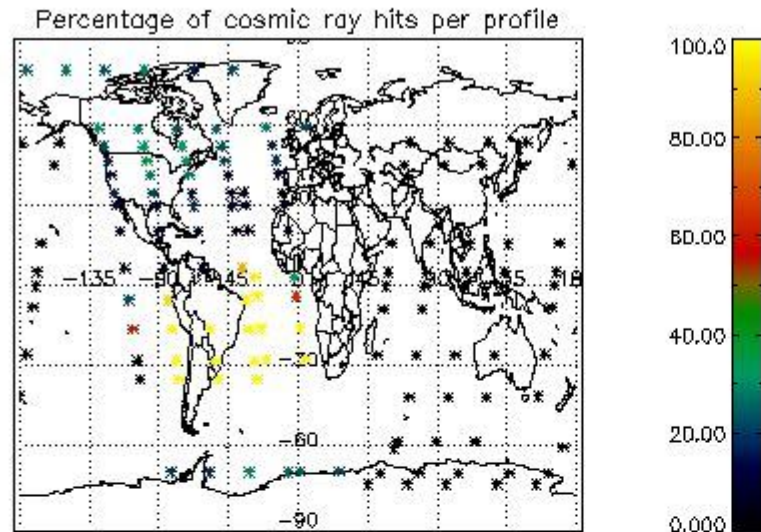

6. Statistics and plot of tangent altitude of the last measurement (DARK & BRIGHT products without errors)

6.1 Statistics on tangent altitude lost:

Statistics	DARK	BRIGHT	TWILIGHT
Mean:	14.105	19.377	NaN
St. deviation:	4.9956	5.7858	NaN
Maximum:	24.409	34.032	NaN
Minimum:	3.3224	3.9374	NaN
Number of data:	55.000	59.000	NaN

6.2 Plot for DARK limb products