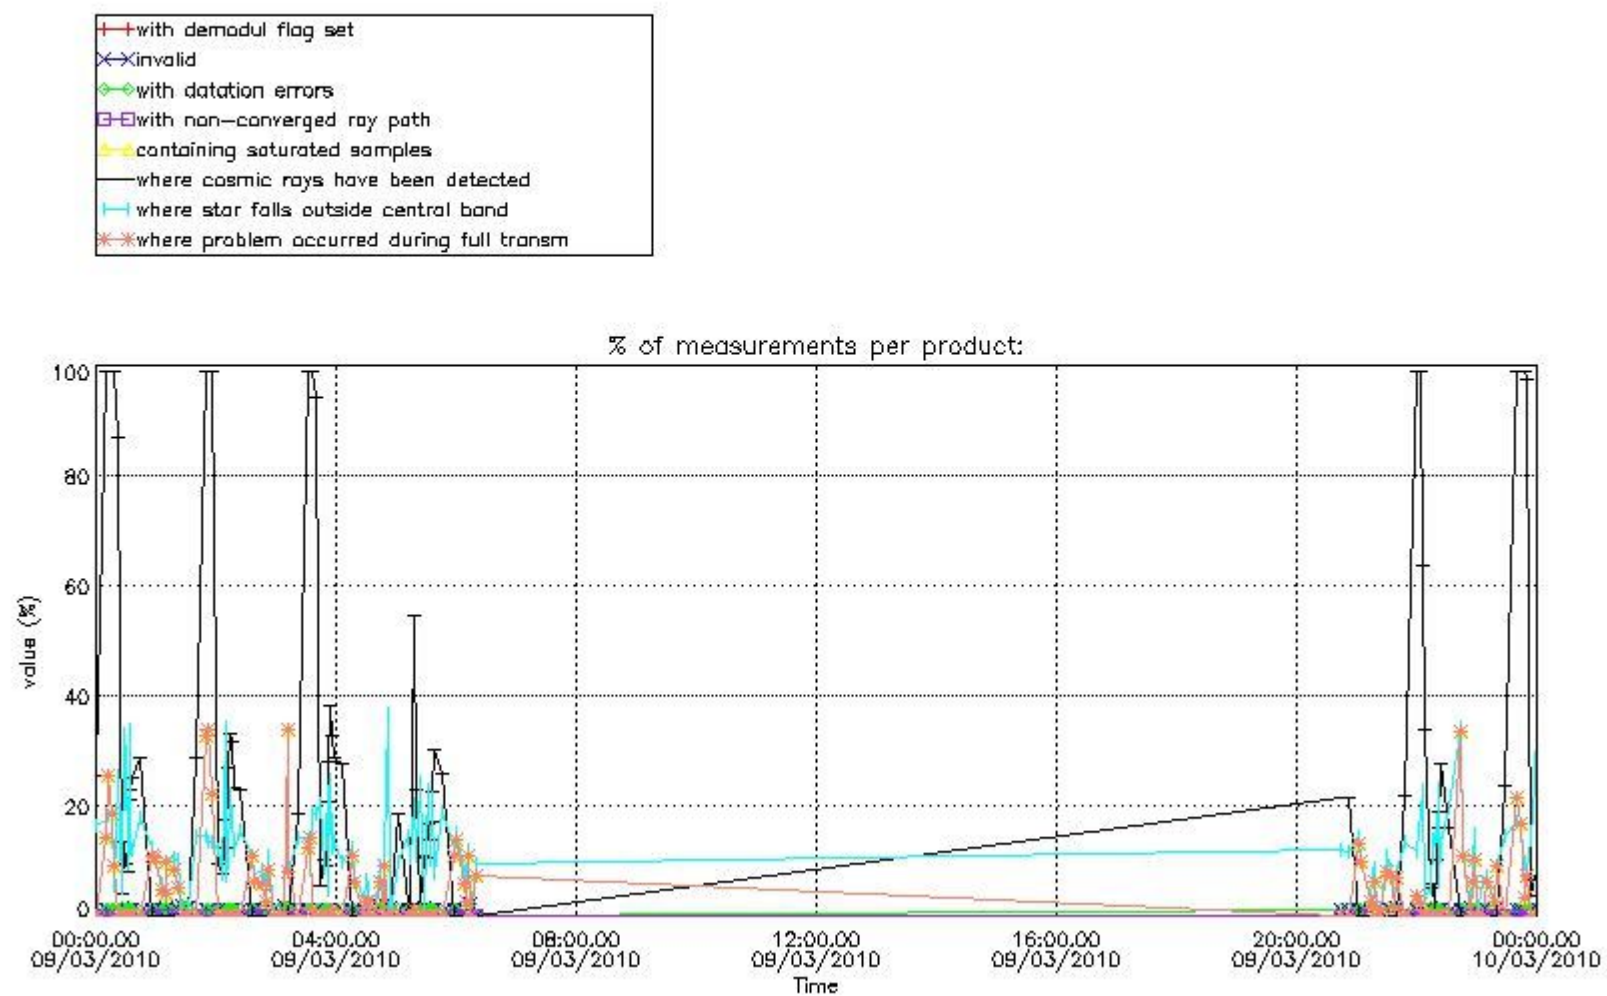

At least one measurement with demodulation flag set:	41.3043 %
Reference spectrum computed from DB:	0.00000 %
Reference spectrum with small number of measurements:	0.00000 %
SATU data not used:	0.00000 %

5.2 Plot quality information per product (time dependant)

5.3 Plot quality information per product (world map)