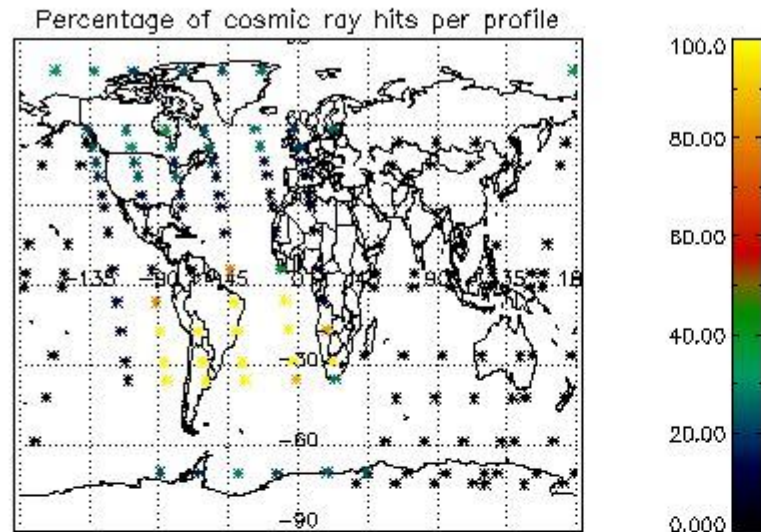

6. Statistics and plot of tangent altitude of the last measurement (DARK & BRIGHT products without errors)

6.1 Statistics on tangent altitude lost:

Statistics	DARK	BRIGHT	TWILIGHT
Mean:	14.714	20.602	NaN
St. deviation:	4.2017	7.0658	NaN
Maximum:	21.099	50.146	NaN
Minimum:	4.9144	4.3415	NaN
Number of data:	59.000	79.000	NaN

6.2 Plot for DARK limb products