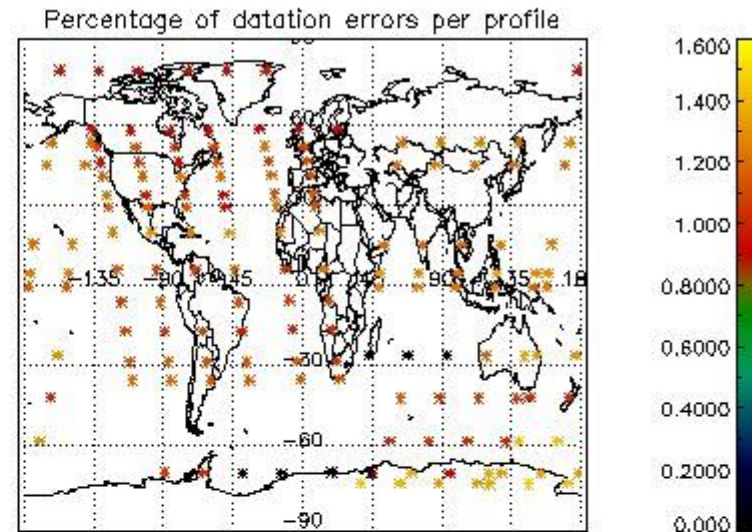

6. Statistics and plot of tangent altitude of the last measurement (DARK & BRIGHT products without errors)

6.1 Statistics on tangent altitude lost:

Statistics	DARK	BRIGHT	TWILIGHT
Mean:	14.714	20.602	NaN
St. deviation:	4.2017	7.0658	NaN
Maximum:	21.099	50.146	NaN
Minimum:	4.9144	4.3415	NaN
Number of data:	59.000	79.000	NaN

6.2 Plot for DARK limb products