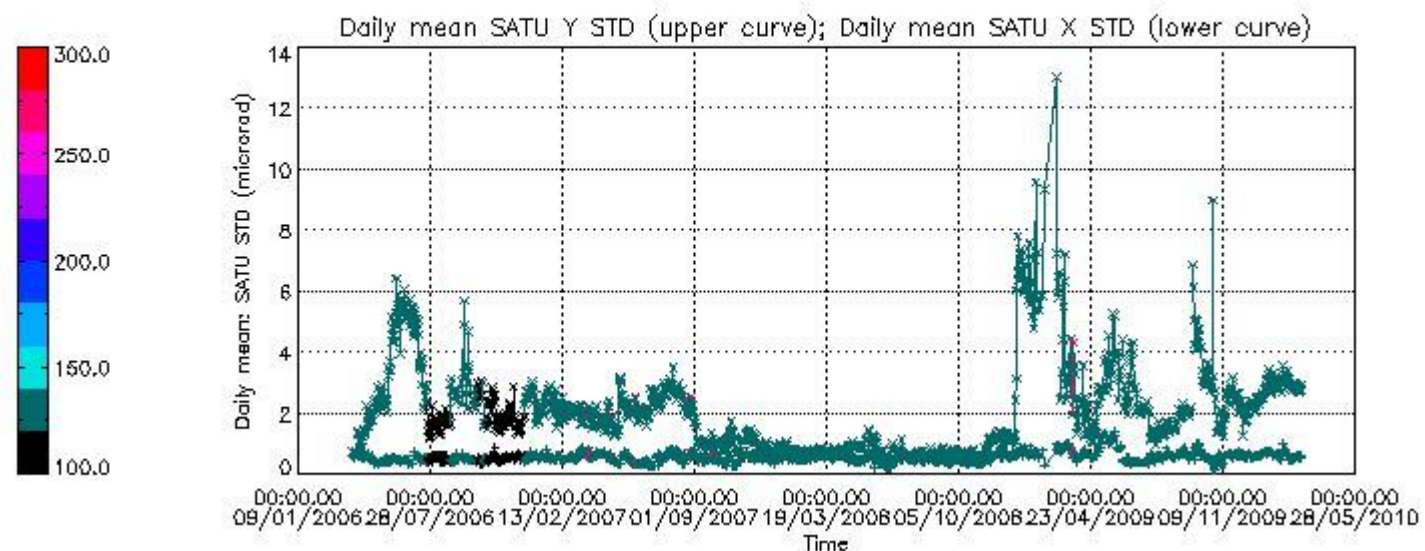

Number of data:	57200.	57200.	77650.	77650.

7.2.2 Trend of daily SATU NEA St. deviation since 1st April 2006 (dark limb)

The long term trend of the SATU 'X' and 'Y' standard deviations should be constant during the whole mission.

The colorbar represents the start tangent altitude (km) of the occultations.

Upper curve: STD of SATU Y axis
Lower curve: STD of SATU X axis

8. Auxiliary Data Files used for the production reported in section 2.4

The number reported in the third column indicates since which file (see list in section 2.4) the corresponding auxiliary file has been used. The fourth column is the date of those product files.

Type	Auxiliary Filename	Used since product	Used since product date
INST_PHYS_CHARACTERISTICS	GOM_INS_AXVIEC20091111_143220_20030716_120000_20500101_000000	1	08-MAR-2010 00:00:14
CALIBRATION_DATABASE	GOM_CAL_AXVIEC20100302_095607_20100228_000000_20500101_000000	1	08-MAR-2010 00:00:14
LEVEL-1B_PROC_CONFIG	GOM_PR1_AXVIEC20091111_145255_20020301_000000_20500101_000000	1	08-MAR-2010 00:00:14
STAR_CATALOGUE	GOM_CAT_AXVIEC20020121_161009_20020101_000000_20200101_000000	1	08-MAR-2010 00:00:14
STELLAR_SPECTRA_DATABANK	GOM_STS_AXVIEC20091111_151504_20020101_160000_20500101_000000	1	08-MAR-2010 00:00:14
ECMWF_FILE	AUX_ECF_AXNECM20100307_054113_20100307_210000_20100308_090000	1	08-MAR-2010 00:00:14
ECMWF_FILE	AUX_ECF_AXNECM20100307_171450_20100308_030000_20100308_150000	51	08-MAR-2010 03:34:31
ECMWF_FILE	AUX_ECA_AXNECM20100308_052113_20100307_210000_20100308_090000	75	08-MAR-2010 05:15:07
ECMWF_FILE	AUX_ECA_AXNECM20100308_172113_20100308_090000_20100308_210000	99	08-MAR-2010 19:34:54
ECMWF_FILE	AUX_ECF_AXNECM20100308_052114_20100308_150000_20100309_030000	112	08-MAR-2010 20:49:08
ECMWF_FILE	AUX_ECF_AXNECM20100308_054113_20100308_210000_20100309_090000	136	08-MAR-2010 22:29:44
OPTIONAL_ECMWF_FILE	MISSING	1	08-MAR-2010 00:00:14
ORBIT_DATA_FILE	DOR_NAV_OPNPDE20100307_225945_000057382087_00287_41924_9896.N1	1	08-MAR-2010 00:00:14
ORBIT_DATA_FILE	DOR_NAV_OPNPDE20100308_003523_000057382087_00288_41925_9897.N1	9	08-MAR-2010 00:41:49
ORBIT_DATA_FILE	AUX_FPO_AXVPDS20100307_223450_20100305_191239_20100315_203853	33	08-MAR-2010 02:22:26
ORBIT_DATA_FILE	DOR_NAV_OPNPDE20100308_033043_000057382087_00290_41927_9899.N1	51	08-MAR-2010 03:34:31
ORBIT_DATA_FILE	AUX_FPO_AXVPDS20100307_223450_20100305_191239_20100315_203853	75	08-MAR-2010 05:15:07
ORBIT_DATA_FILE	DOR_NAV_OPNPDE20100308_193224_000038252087_00300_41937_9907.N1	99	08-MAR-2010 19:34:54
ORBIT_DATA_FILE	DOR_NAV_OPNPDE20100308_204128_000060572087_00300_41937_9908.N1	112	08-MAR-2010 20:49:08
ORBIT_DATA_FILE	DOR_NAV_OPNPDE20100308_222744_000057382087_00301_41938_9909.N1	136	08-MAR-2010 22:29:44