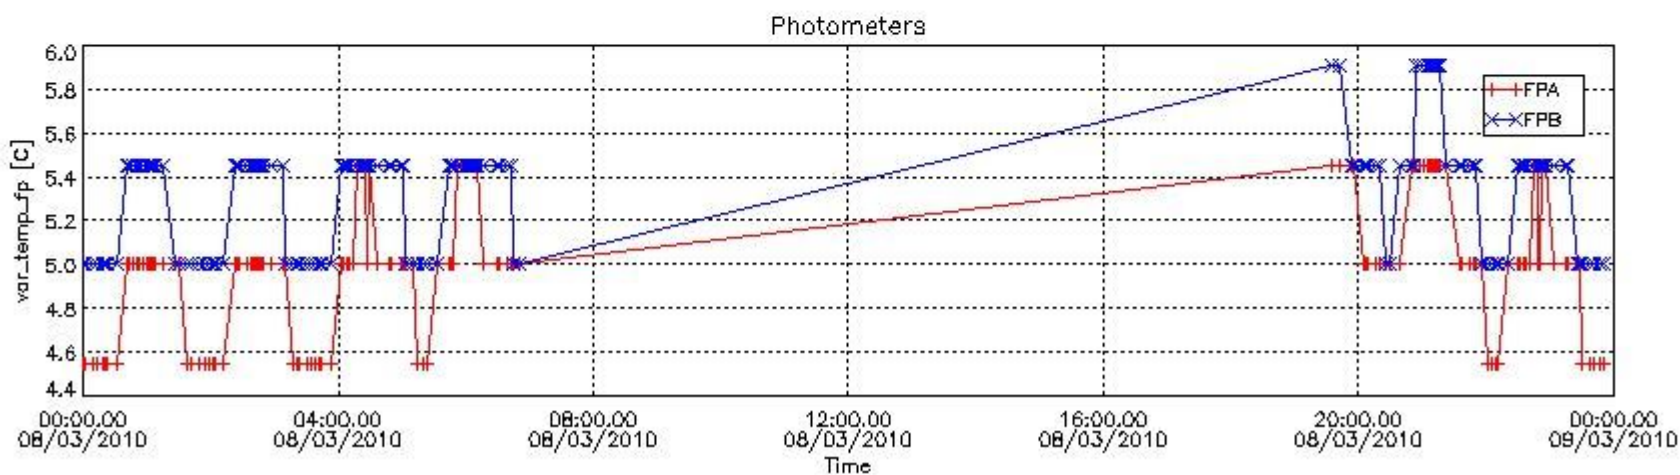

4. Overview of dark signal processing per product

The Dark Charge (DC) is a temperature-dependant signal added to the useful measurements and it is therefore subtracted from them during the processing. There are two phenomena that produce a continuous increase of the DC: the "hot pixels" (a pixel is "hot" when its DC exceeds by a significant amount its value measured on ground at the same temperature) and the "Random Telegraphic Signal" (abrupt change positive or negative of the CCD pixel signal, random in time, affecting only the DC part of the signal and not the photon generated signal).

In this section a list of products that did not use the Dark Sky Area (DSA) observation for the DC computation is given. It is also provided the mean DC plot per product for dark limb products with no error flag set.

4.1 These products did not use the DSA observation for DC computation:

Product name	DC information
GOM_TRA_1PNPDE20100308_022226_000000442087_00289_41926_4518.N1	DC map used
GOM_TRA_1PNPDE20100308_022421_000000452087_00289_41926_4519.N1	DC map used
GOM_TRA_1PNPDE20100308_022737_000000462087_00289_41926_4520.N1	DC map used
GOM_TRA_1PNPDE20100308_023402_000000462087_00290_41927_4521.N1	DC map used
GOM_TRA_1PNPDE20100308_023756_000000402087_00290_41927_4522.N1	DC map used
GOM_TRA_1PNPDE20100308_024037_000000442087_00290_41927_4523.N1	DC map used
GOM_TRA_1PNPDE20100308_024153_000000492087_00290_41927_4524.N1	DC map used
GOM_TRA_1PNPDE20100308_024350_000000412087_00290_41927_4525.N1	DC map used
GOM_TRA_1PNPDE20100308_024520_000000532087_00290_41927_4526.N1	DC map used
GOM_TRA_1PNPDE20100308_024655_000000492087_00290_41927_4527.N1	DC map used
GOM_TRA_1PNPDE20100308_024847_000000542087_00290_41927_4528.N1	DC map used
GOM_TRA_1PNPDE20100308_025602_000000572087_00290_41927_4529.N1	DC map used
GOM_TRA_1PNPDE20100308_030737_000000402087_00290_41927_4530.N1	DC map used
GOM_TRA_1PNPDE20100308_031003_000000432087_00290_41927_4531.N1	DC map used