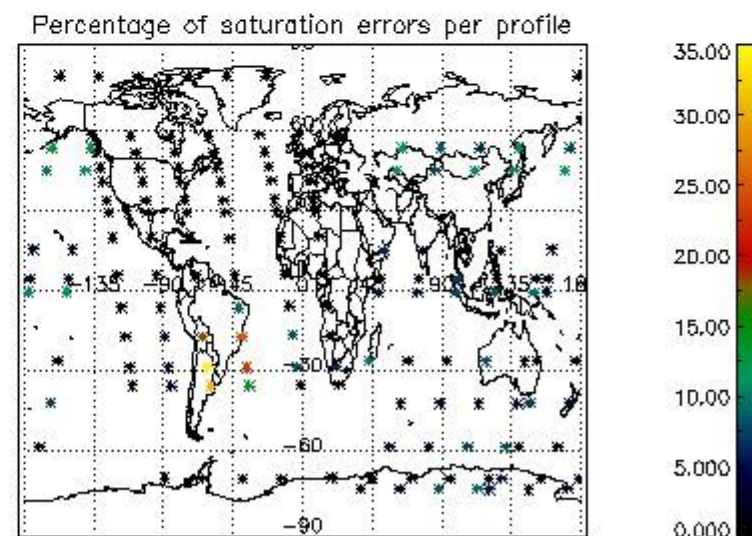

6. Statistics and plot of tangent altitude of the last measurement (DARK & BRIGHT products without errors)

6.1 Statistics on tangent altitude lost:

Statistics	DARK	BRIGHT	TWILIGHT
Mean:	14.714	20.602	NaN
St. deviation:	4.2017	7.0658	NaN
Maximum:	21.099	50.146	NaN
Minimum:	4.9144	4.3415	NaN
Number of data:	59.000	79.000	NaN

6.2 Plot for DARK limb products