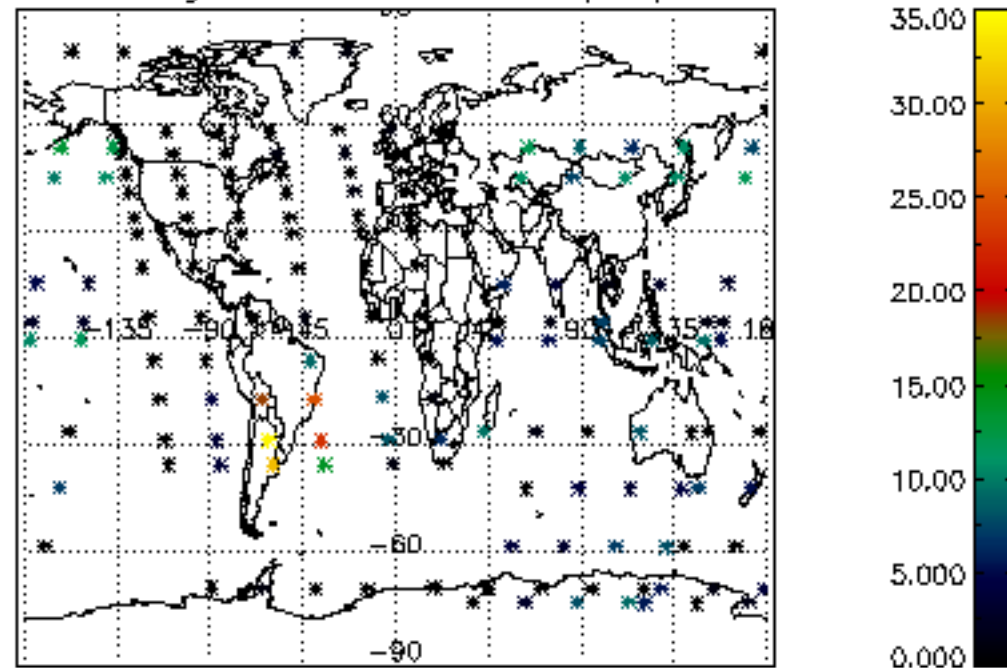

Percentage of cosmic ray hits per profile

Percentage of datation errors per profile

Percentage of star falling outside central band per profile

Percentage of saturation errors per profile

Tangent altitude at which the star is lost