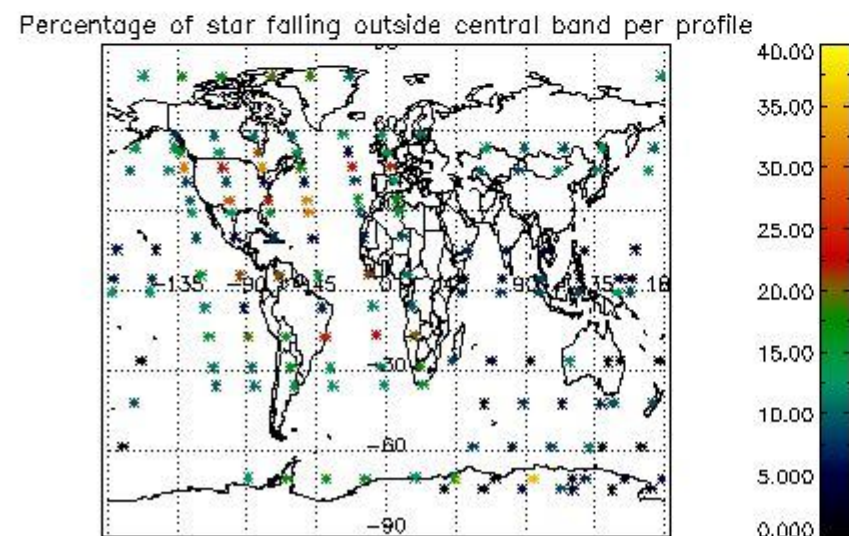

6. Statistics and plot of tangent altitude of the last measurement (DARK & BRIGHT products without errors)

6.1 Statistics on tangent altitude lost:

Statistics	DARK	BRIGHT	TWILIGHT
Mean:	14.714	20.602	NaN
St. deviation:	4.2017	7.0658	NaN
Maximum:	21.099	50.146	NaN
Minimum:	4.9144	4.3415	NaN
Number of data:	59.000	79.000	NaN

6.2 Plot for DARK limb products