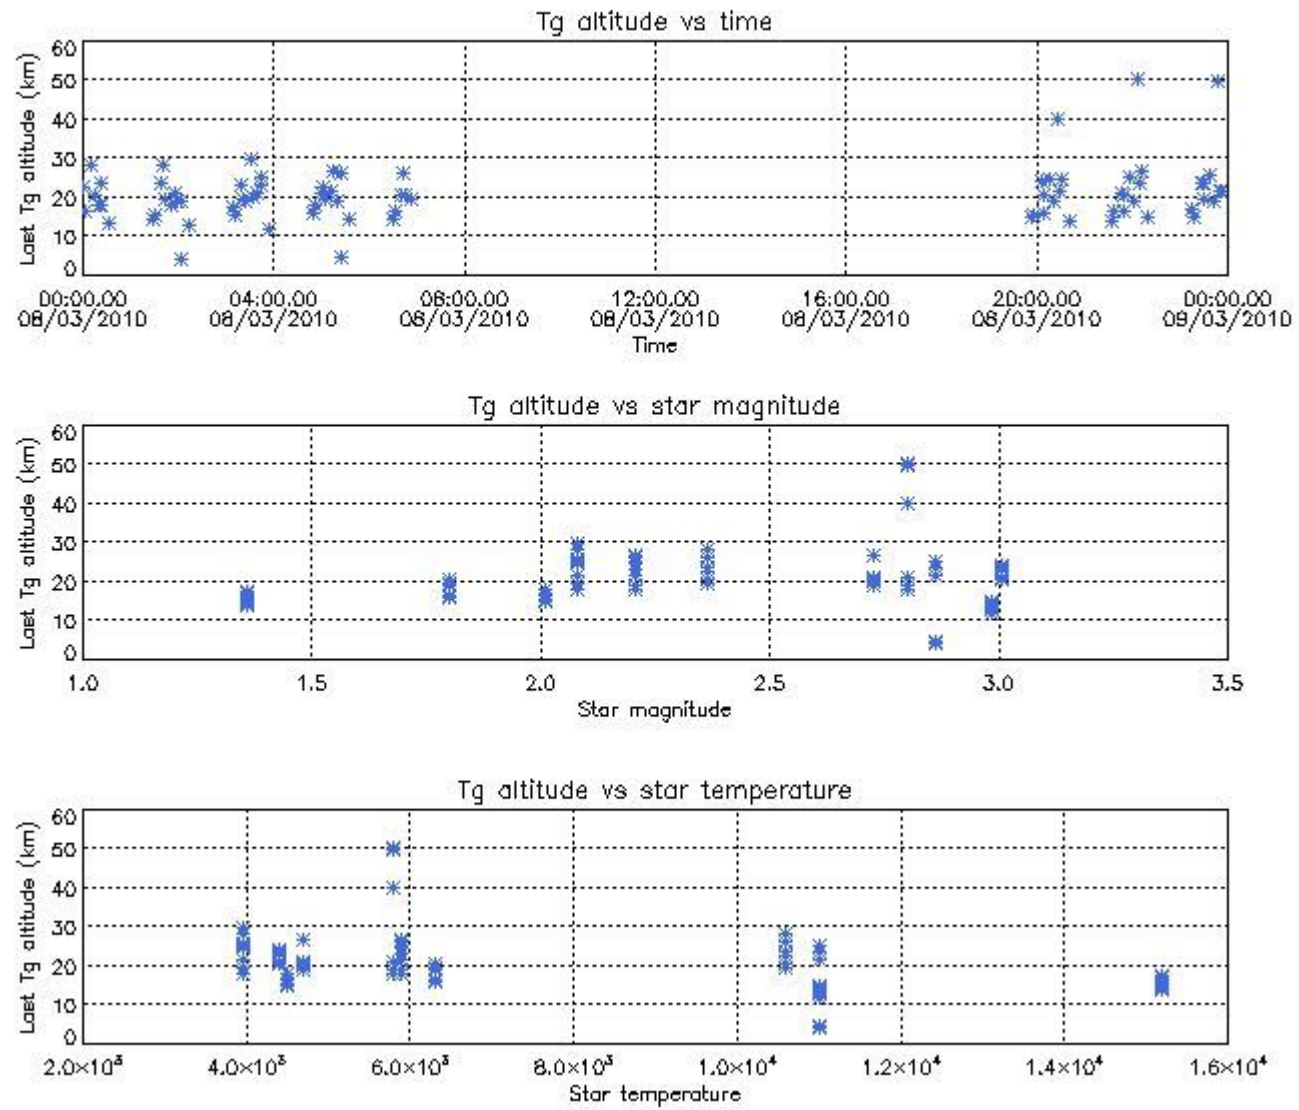

Tangent altitude at which the star is lost

7. Star Acquisition and Tracking Unit (SATU)

The Star Acquisition and Tracking Unit (SATU) analyses the position of the tracked star beam collected by the GOMOS telescope and deflected by the optical beam dispatcher. The main function of the SATU is to detect a star, provide its image position to the science data electronics and to help the pointing function to keep the star image at a fixed position. In tracking mode the SATU data is recorded with a frequency of 100 Hz.

7.1 SATU 'X' and 'Y' axis plots (dark limb)

SATU CCD 'X' and 'Y' axis plots are provided in order to detect any abnormal behaviour of the tracking system. For every occultation (color) the plot should remain stable (with some noise) until we are deep in the atmosphere where big fluctuations are registered due to the refractive effects.