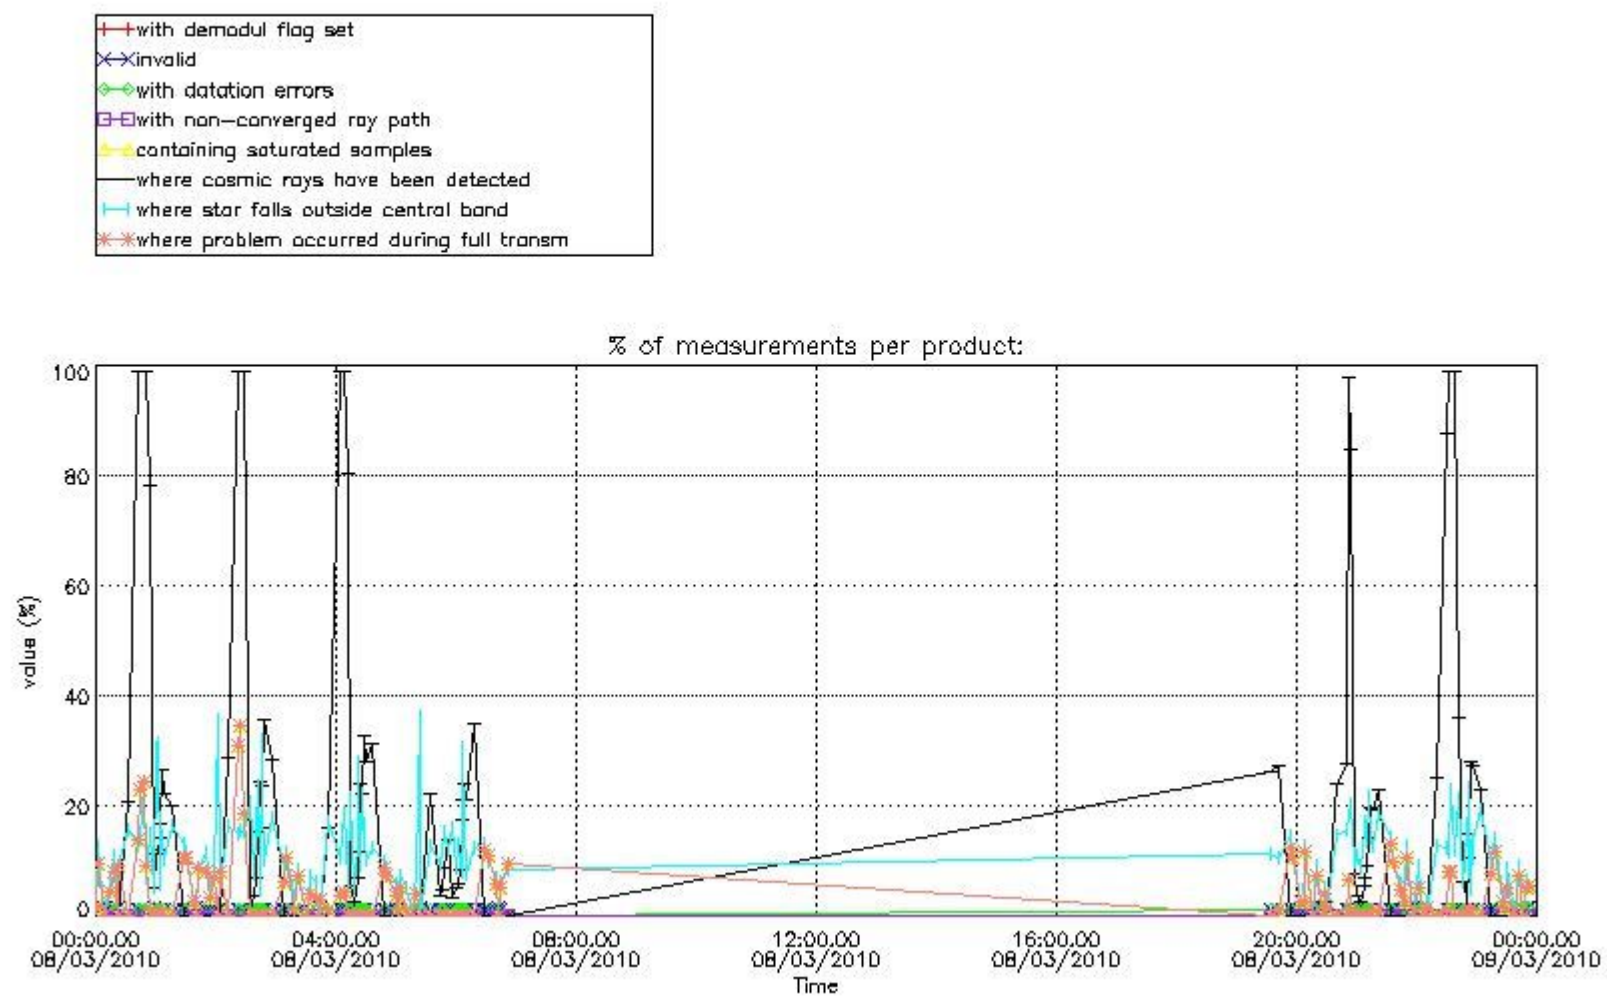

At least one measurement with demodulation flag set:	32.2785 %
Reference spectrum computed from DB:	0.00000 %
Reference spectrum with small number of measurements:	0.00000 %
SATU data not used:	0.00000 %

5.2 Plot quality information per product (time dependant)

5.3 Plot quality information per product (world map)