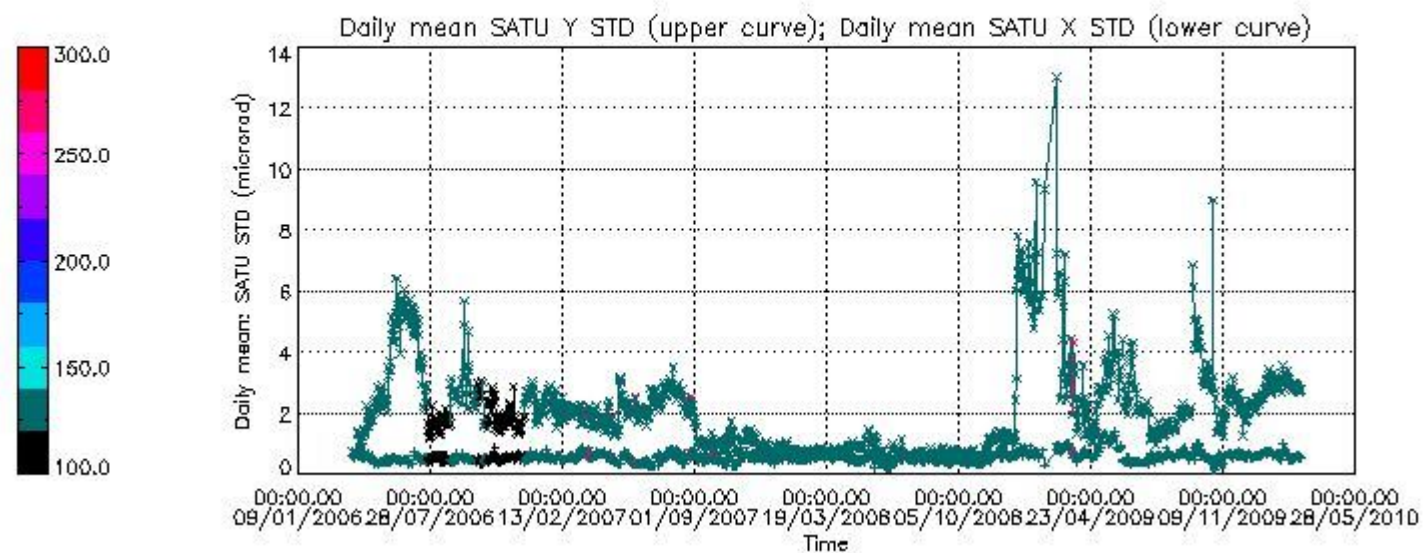

Number of data:	53500.	53500.	74350.	74350.

7.2.2 Trend of daily SATU NEA St. deviation since 1st April 2006 (dark limb)

The long term trend of the SATU 'X' and 'Y' standard deviations should be constant during the whole mission.

The colorbar represents the start tangent altitude (km) of the occultations.

Upper curve: STD of SATU Y axis

Lower curve: STD of SATU X axis

8. Auxiliary Data Files used for the production reported in section 2.4

The number reported in the third column indicates since which file (see list in section 2.4) the corresponding auxiliary file has been used. The fourth column is the date of those product files.

Type	Auxiliary Filename	Used since product	Used since product date
INST_PHYS_CHARACTERISTICS	GOM_INS_AXVIEC20091111_143220_20030716_120000_20500101_000000	1	07-MAR-2010 00:06:23
CALIBRATION_DATABASE	GOM_CAL_AXVIEC20100302_095607_20100228_000000_20500101_000000	1	07-MAR-2010 00:06:23
LEVEL-1B_PROC_CONFIG	GOM_PR1_AXVIEC20091111_145255_20020301_000000_20500101_000000	1	07-MAR-2010 00:06:23
STAR_CATALOGUE	GOM_CAT_AXVIEC20020121_161009_20020101_000000_20200101_000000	1	07-MAR-2010 00:06:23
STELLAR_SPECTRA_DATABANK	GOM_STS_AXVIEC20091111_151504_20020101_160000_20500101_000000	1	07-MAR-2010 00:06:23
ECMWF_FILE	AUX_ECF_AXNECM20100306_054114_20100306_210000_20100307_090000	1	07-MAR-2010 00:06:23
ECMWF_FILE	AUX_ECF_AXNECM20100306_172113_20100307_030000_20100307_150000	48	07-MAR-2010 03:53:08
ECMWF_FILE	AUX_ECA_AXNECM20100307_052112_20100306_210000_20100307_090000	74	07-MAR-2010 05:46:51
ECMWF_FILE	AUX_ECF_AXNECM20100307_052113_20100307_150000_20100308_030000	98	07-MAR-2010 20:04:29
ECMWF_FILE	AUX_ECF_AXNECM20100307_054113_20100307_210000_20100308_090000	112	07-MAR-2010 21:20:36
OPTIONAL_ECMWF_FILE	MISSING	1	07-MAR-2010 00:06:23
ORBIT_DATA_FILE	DOR_NAV_OPNPDE20100306_232627_000057382087_00273_41910_9890.N1	1	07-MAR-2010 00:06:23
ORBIT_DATA_FILE	AUX_FPO_AXVPDS20100306_224806_20100305_191239_20100315_203853	12	07-MAR-2010 01:15:12
ORBIT_DATA_FILE	DOR_NAV_OPNPDE20100307_054341_000057382087_00277_41914_9893.N1	74	07-MAR-2010 05:46:51
ORBIT_DATA_FILE	DOR_NAV_OPNPDE20100307_200425_000038252087_00286_41923_9894.N1	98	07-MAR-2010 20:04:29
ORBIT_DATA_FILE	DOR_NAV_OPNPDE20100307_211329_000060572087_00286_41923_9895.N1	112	07-MAR-2010 21:20:36
ORBIT_DATA_FILE	DOR_NAV_OPNPDE20100307_225945_000057382087_00287_41924_9896.N1	136	07-MAR-2010 23:01:13