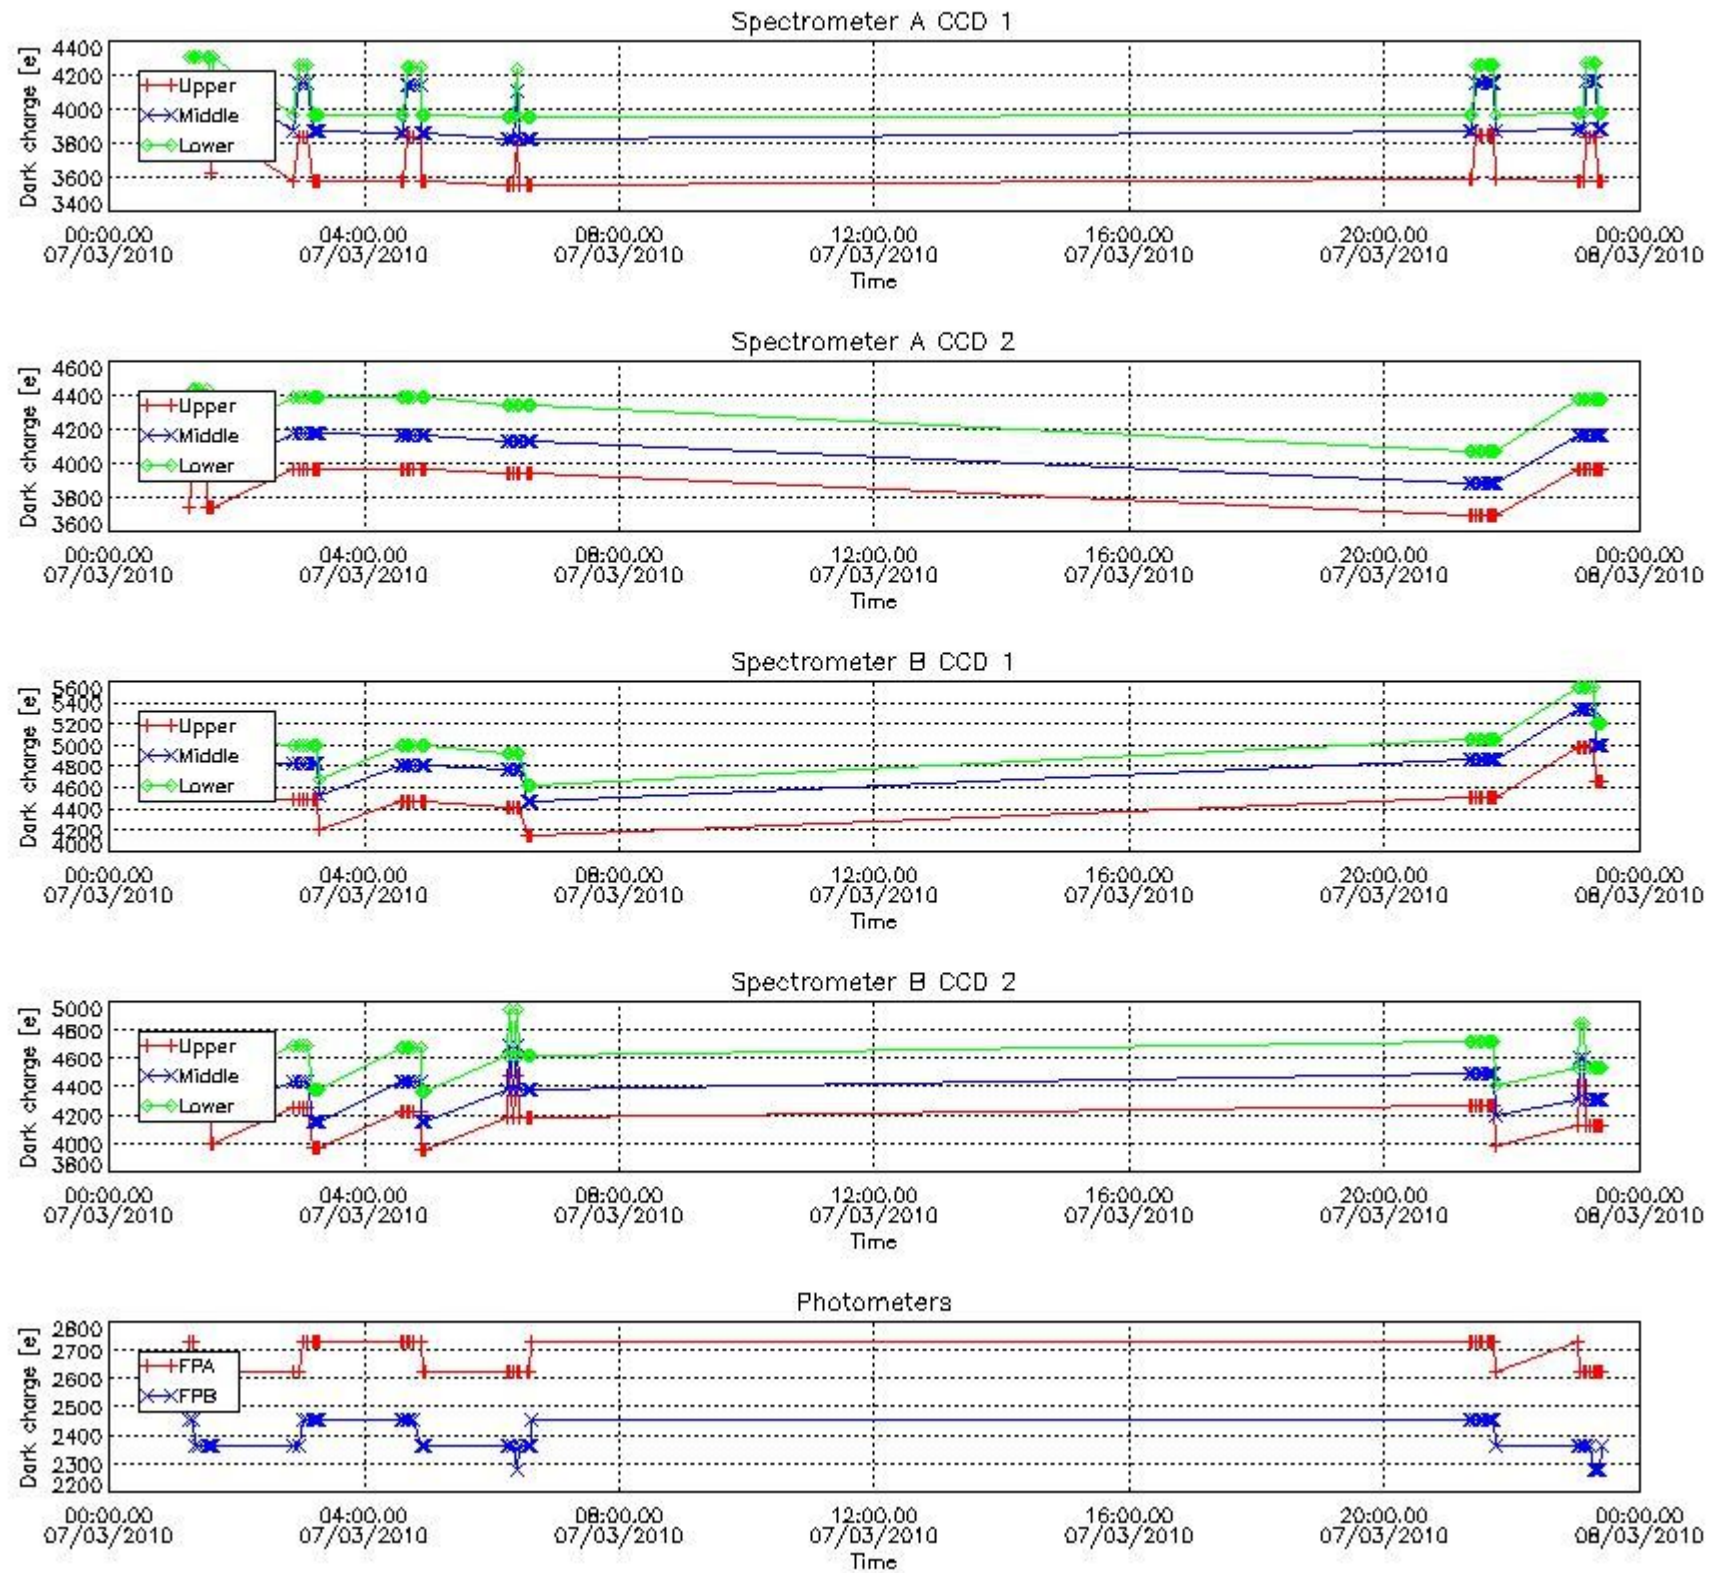

5. Demodulation flag and quality information monitoring

In this section it is presented the modulation information extracted from the pcd (product confidence data) at measurement level and information extracted from the Quality Summary dataset. Only products without errors (error flag in the MPH set to "0") are used.

5.1 Percentage of products during reporting period with: