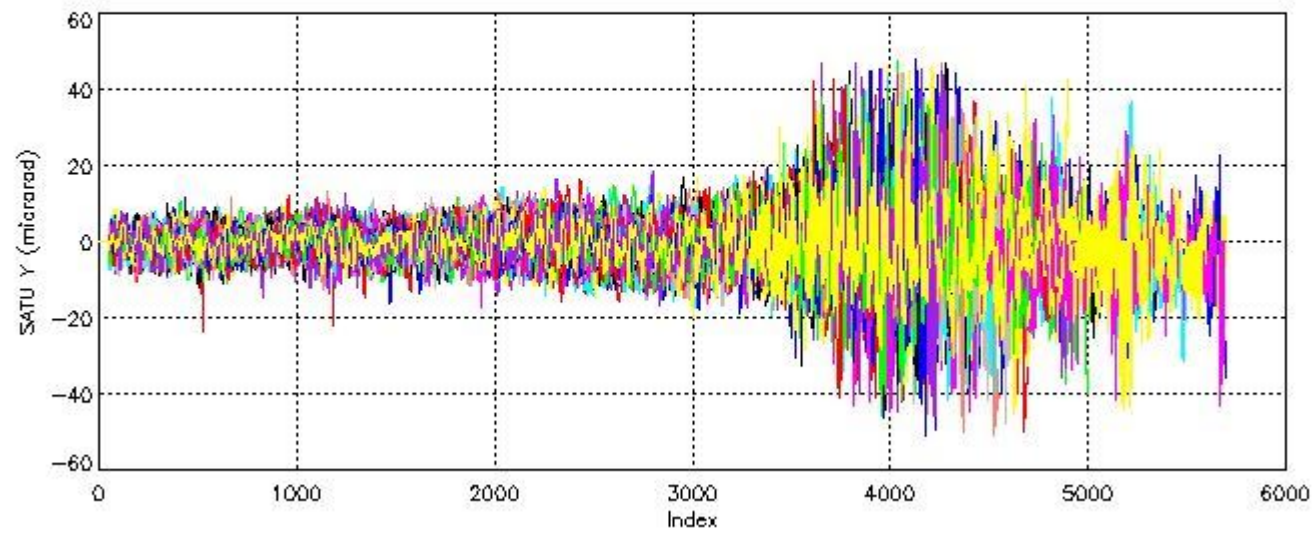

7.2 Statistics on SATU Noise Equivalent Angle (NEA) for DARK (D) and BRIGHT (B) products above 105 kms

The Star Acquisition and Tracking Unit (it is the CCD that tracks the star while it is occulted) Noise Equivalent Angle consists of the statistical angular variation of the SATU data above the atmosphere.

Statistics (in microradians) above 105 km are computed for every occultation, giving four values per occultation: one in the 'X' direction and one in the 'Y' direction for dark and bright limbs. A mean value per day in every direction and limb is calculated and monitored in order to assess instrument performance in terms of star pointing.

7.2.1 SATU NEA Statistics (table)

Statistics	SATU X (D)	SATU Y (D)	SATU X (B)	SATU Y (B)
Mean:	0.15076	-0.23985	0.17838	-0.11911
St. deviation:	0.52342	2.7533	0.69340	2.8735
Maximum:	8.8000	11.500	4.9000	11.400
Minimum:	-10.900	-23.900	-5.5000	-14.700