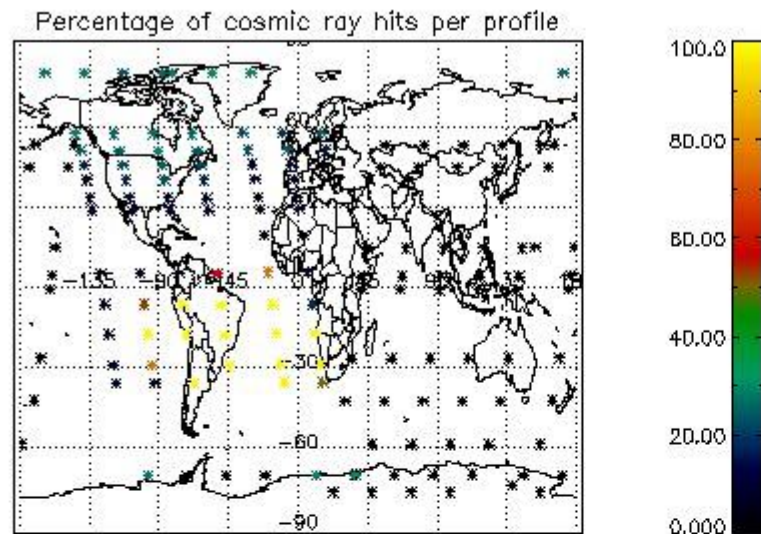

6. Statistics and plot of tangent altitude of the last measurement (DARK & BRIGHT products without errors)

6.1 Statistics on tangent altitude lost:

Statistics	DARK	BRIGHT	TWILIGHT
Mean:	13.877	18.533	NaN
St. deviation:	4.8236	4.6245	NaN
Maximum:	22.393	28.649	NaN
Minimum:	2.8268	3.4285	NaN
Number of data:	55.000	75.000	NaN

6.2 Plot for DARK limb products