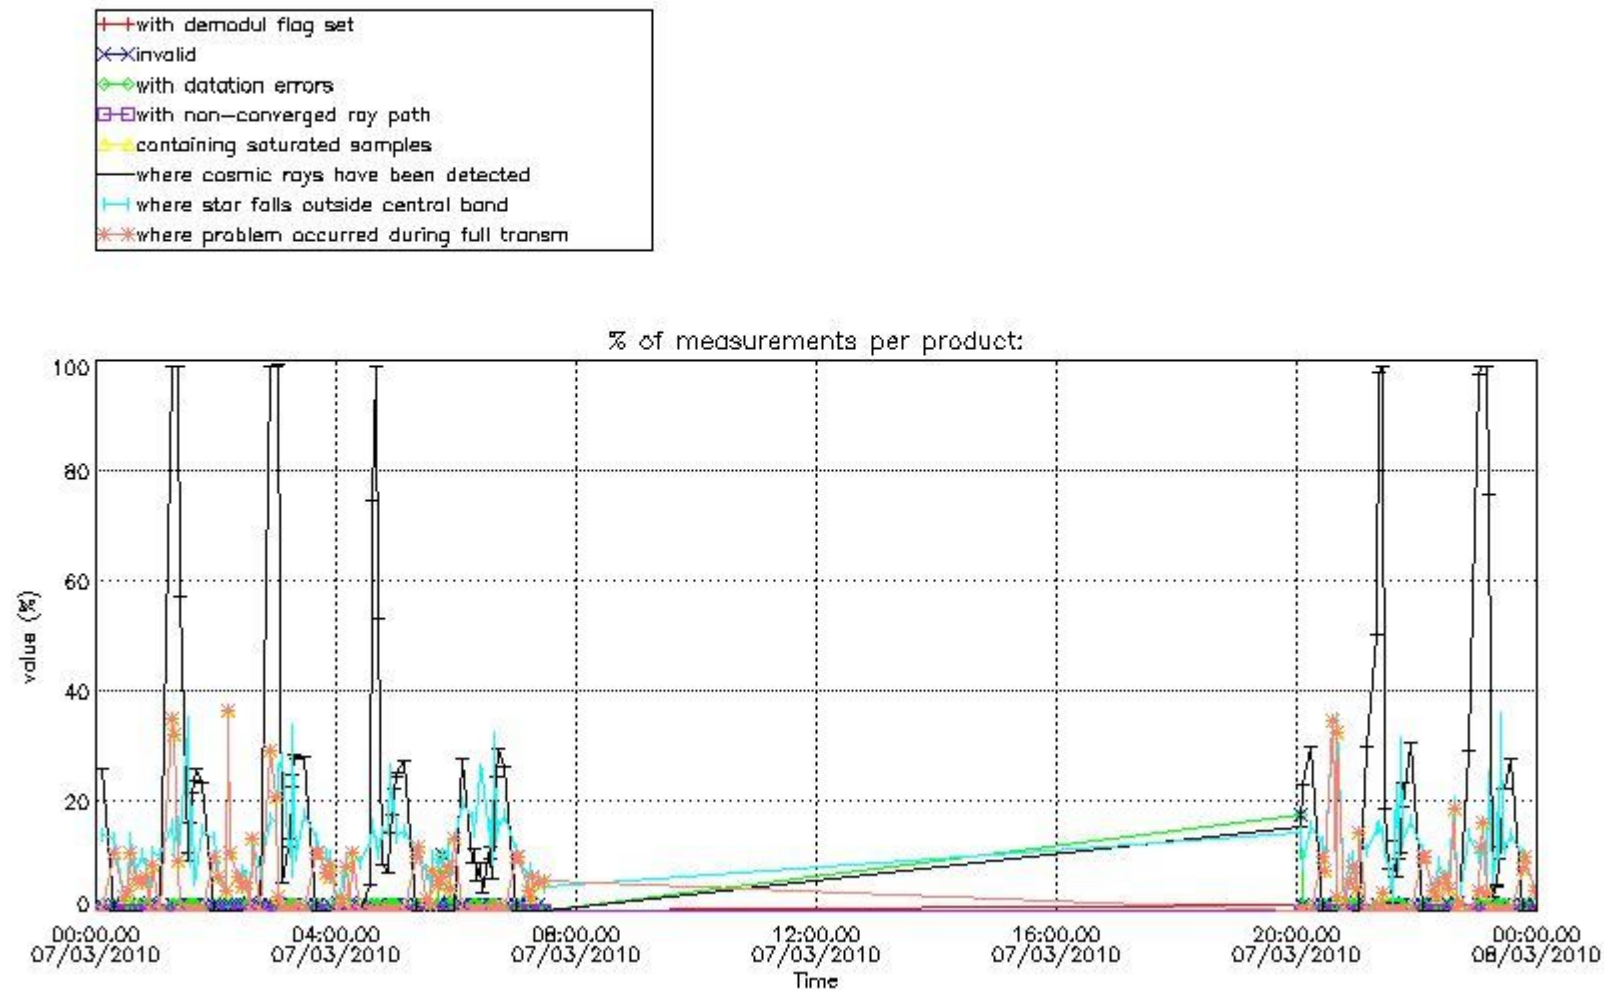

At least one measurement with demodulation flag set:	29.8013 %
Reference spectrum computed from DB:	0.00000 %
Reference spectrum with small number of measurements:	0.00000 %
SATU data not used:	0.00000 %

5.2 Plot quality information per product (time dependant)

5.3 Plot quality information per product (world map)