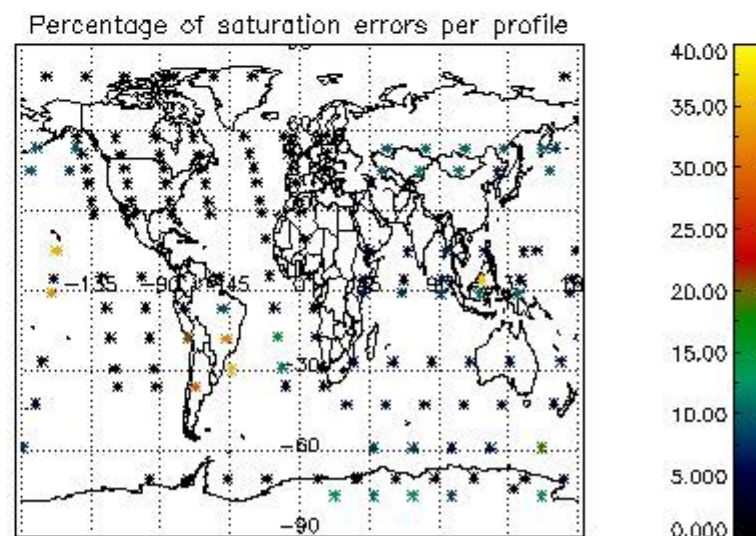

6. Statistics and plot of tangent altitude of the last measurement (DARK & BRIGHT products without errors)

6.1 Statistics on tangent altitude lost:

Statistics	DARK	BRIGHT	TWILIGHT
Mean:	13.877	18.533	NaN
St. deviation:	4.8236	4.6245	NaN
Maximum:	22.393	28.649	NaN
Minimum:	2.8268	3.4285	NaN
Number of data:	55.000	75.000	NaN

6.2 Plot for DARK limb products