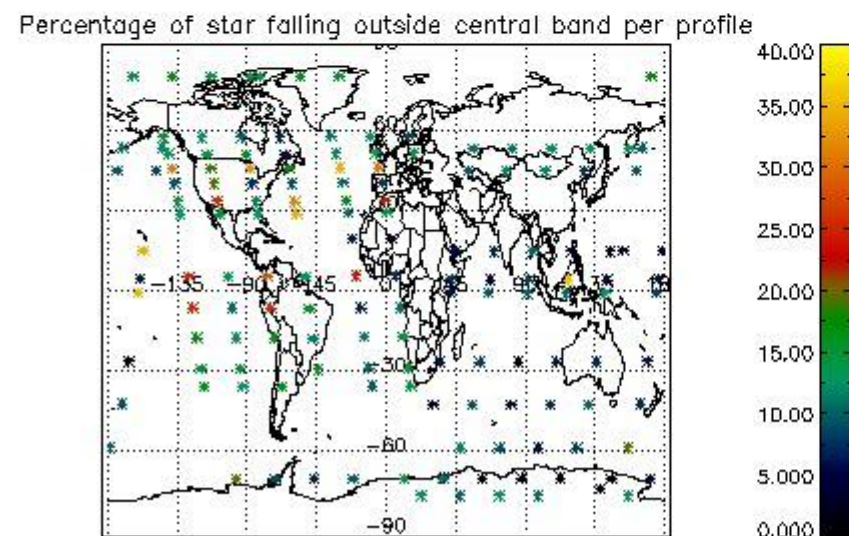

6. Statistics and plot of tangent altitude of the last measurement (DARK & BRIGHT products without errors)

6.1 Statistics on tangent altitude lost:

Statistics	DARK	BRIGHT	TWILIGHT
Mean:	13.877	18.533	NaN
St. deviation:	4.8236	4.6245	NaN
Maximum:	22.393	28.649	NaN
Minimum:	2.8268	3.4285	NaN
Number of data:	55.000	75.000	NaN

6.2 Plot for DARK limb products