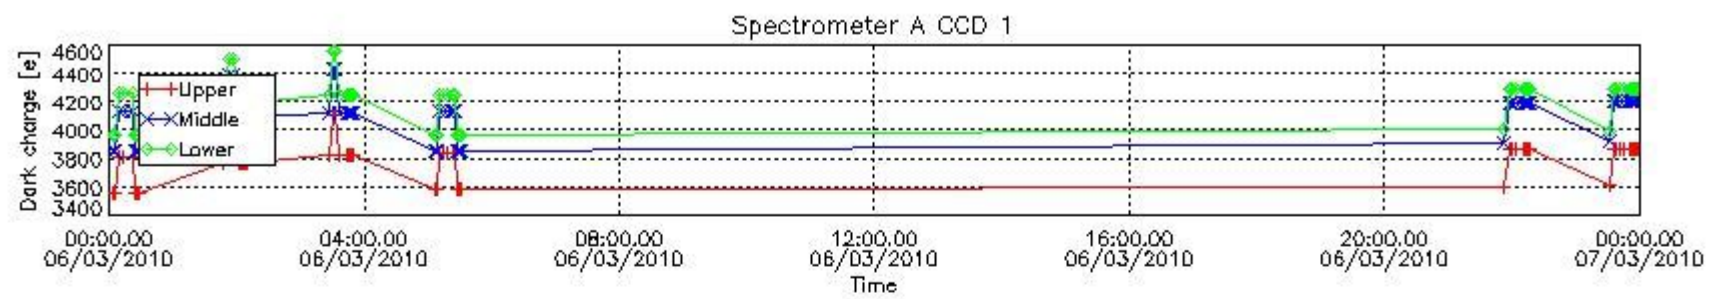

5. Demodulation flag and quality information monitoring

In this section it is presented the modulation information extracted from the pcd (product confidence data) at measurement level and information extracted from the Quality Summary dataset. Only products without errors (error flag in the MPH set to "0") are used.

5.1 Percentage of products during reporting period with: