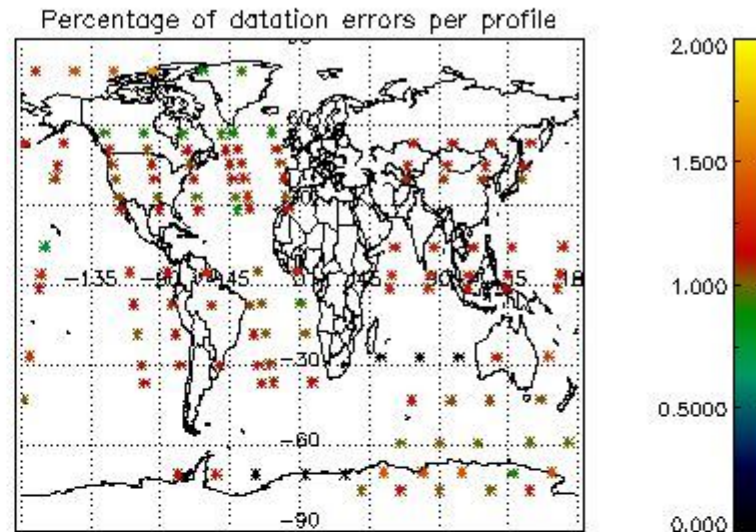

6. Statistics and plot of tangent altitude of the last measurement (DARK & BRIGHT products without errors)

6.1 Statistics on tangent altitude lost:

Statistics	DARK	BRIGHT	TWILIGHT
Mean:	14.370	19.228	NaN
St. deviation:	4.0041	4.3618	NaN
Maximum:	20.895	28.513	NaN
Minimum:	3.7211	3.5772	NaN
Number of data:	55.000	65.000	NaN

6.2 Plot for DARK limb products