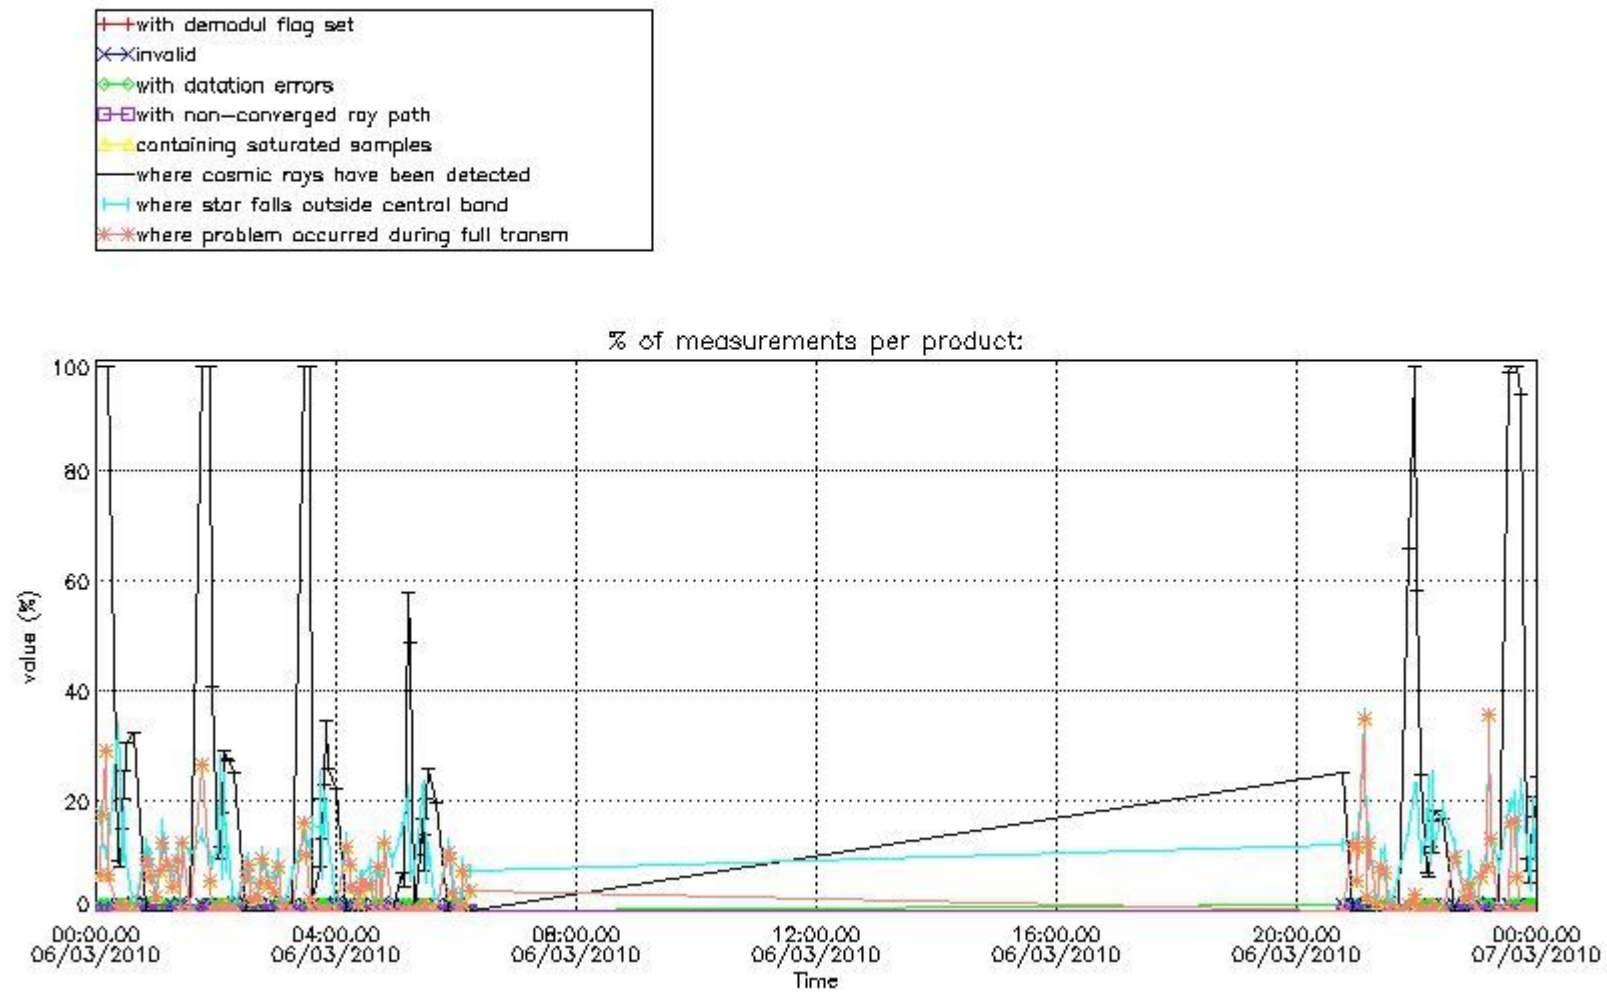

At least one measurement with demodulation flag set:	29.5455 %
Reference spectrum computed from DB:	0.00000 %
Reference spectrum with small number of measurements:	0.00000 %
SATU data not used:	0.00000 %

5.2 Plot quality information per product (time dependant)

5.3 Plot quality information per product (world map)