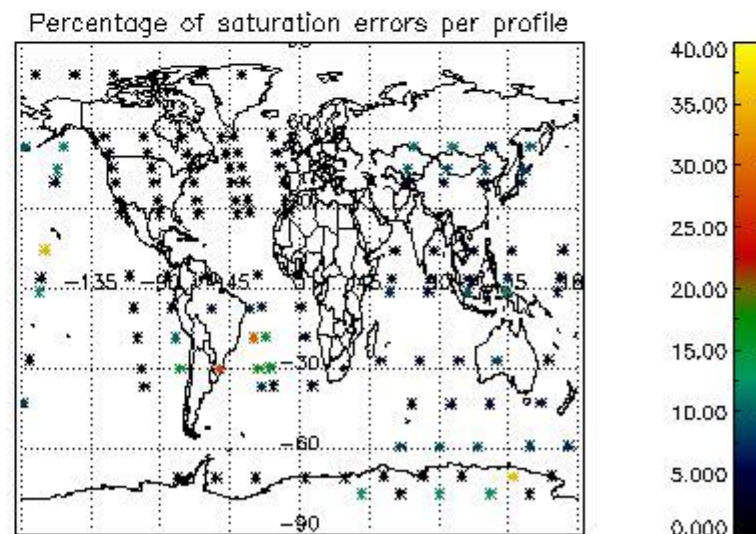

6. Statistics and plot of tangent altitude of the last measurement (DARK & BRIGHT products without errors)

6.1 Statistics on tangent altitude lost:

Statistics	DARK	BRIGHT	TWILIGHT
Mean:	14.370	19.228	NaN
St. deviation:	4.0041	4.3618	NaN
Maximum:	20.895	28.513	NaN
Minimum:	3.7211	3.5772	NaN
Number of data:	55.000	65.000	NaN

6.2 Plot for DARK limb products