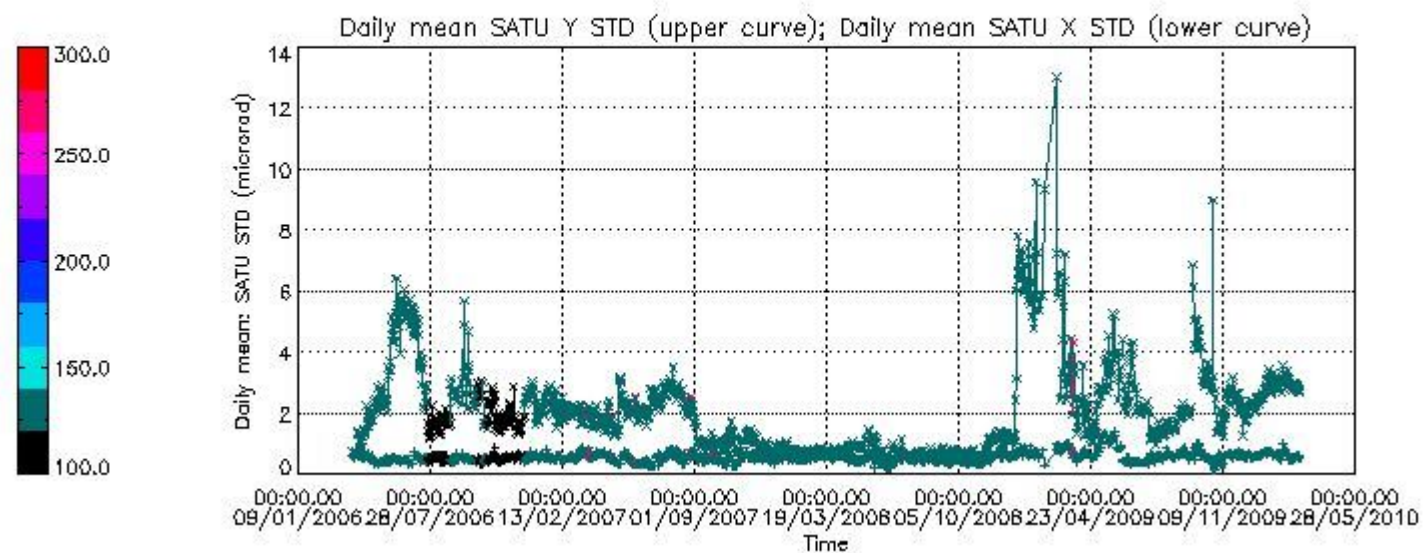

Number of data:	53550.	53550.	65500.	65500.

7.2.2 Trend of daily SATU NEA St. deviation since 1st April 2006 (dark limb)

The long term trend of the SATU 'X' and 'Y' standard deviations should be constant during the whole mission.

The colorbar represents the start tangent altitude (km) of the occultations.

Upper curve: STD of SATU Y axis

Lower curve: STD of SATU X axis

8. Auxiliary Data Files used for the production reported in section 2.4

The number reported in the third column indicates since which file (see list in section 2.4) the corresponding auxiliary file has been used. The fourth column is the date of those product files.

Type	Auxiliary Filename	Used since product	Used since product date
INST_PHYS_CHARACTERISTICS	GOM_INS_AXVIEC20091111_143220_20030716_120000_20500101_000000	1	06-MAR-2010 00:04:11
CALIBRATION_DATABASE	GOM_CAL_AXVIEC20100302_095607_20100228_000000_20500101_000000	1	06-MAR-2010 00:04:11
LEVEL-1B_PROC_CONFIG	GOM_PR1_AXVIEC20091111_145255_20020301_000000_20500101_000000	1	06-MAR-2010 00:04:11
STAR_CATALOGUE	GOM_CAT_AXVIEC20020121_161009_20020101_000000_20200101_000000	1	06-MAR-2010 00:04:11
STELLAR_SPECTRA_DATABANK	GOM_STS_AXVIEC20091111_151504_20020101_160000_20500101_000000	1	06-MAR-2010 00:04:11
ECMWF_FILE	AUX_ECF_AXNECM20100305_054113_20100305_210000_20100306_090000	1	06-MAR-2010 00:04:11
ECMWF_FILE	AUX_ECA_AXNECM20100306_052112_20100305_210000_20100306_090000	64	06-MAR-2010 04:38:00
ECMWF_FILE	AUX_ECF_AXNECM20100306_054113_20100306_150000_20100307_030000	88	06-MAR-2010 20:45:11
ECMWF_FILE	AUX_ECF_AXNECM20100306_054114_20100306_210000_20100307_090000	101	06-MAR-2010 21:52:05
OPTIONAL_ECMWF_FILE	MISSING	1	06-MAR-2010 00:04:11
ORBIT_DATA_FILE	DOR_NAV_OPNPDE20100305_235828_000057382087_00259_41896_9884.N1	1	06-MAR-2010 00:04:11
ORBIT_DATA_FILE	DOR_NAV_OPNPDE20100306_013925_000041442087_00260_41897_9885.N1	24	06-MAR-2010 01:46:40
ORBIT_DATA_FILE	DOR_NAV_OPNPDE20100306_025348_000057382087_00261_41898_9886.N1	41	06-MAR-2010 02:57:24
ORBIT_DATA_FILE	AUX_FPO_AXVPDS20100304_223626_20100304_194416_20100314_211030	64	06-MAR-2010 04:38:00
ORBIT_DATA_FILE	DOR_NAV_OPNPDE20100306_203626_000038252087_00272_41909_9888.N1	88	06-MAR-2010 20:45:11
ORBIT_DATA_FILE	AUX_FPO_AXVPDS20100304_223626_20100304_194416_20100314_211030	101	06-MAR-2010 21:52:05
ORBIT_DATA_FILE	DOR_NAV_OPNPDE20100306_232627_000057382087_00273_41910_9890.N1	122	06-MAR-2010 23:32:42