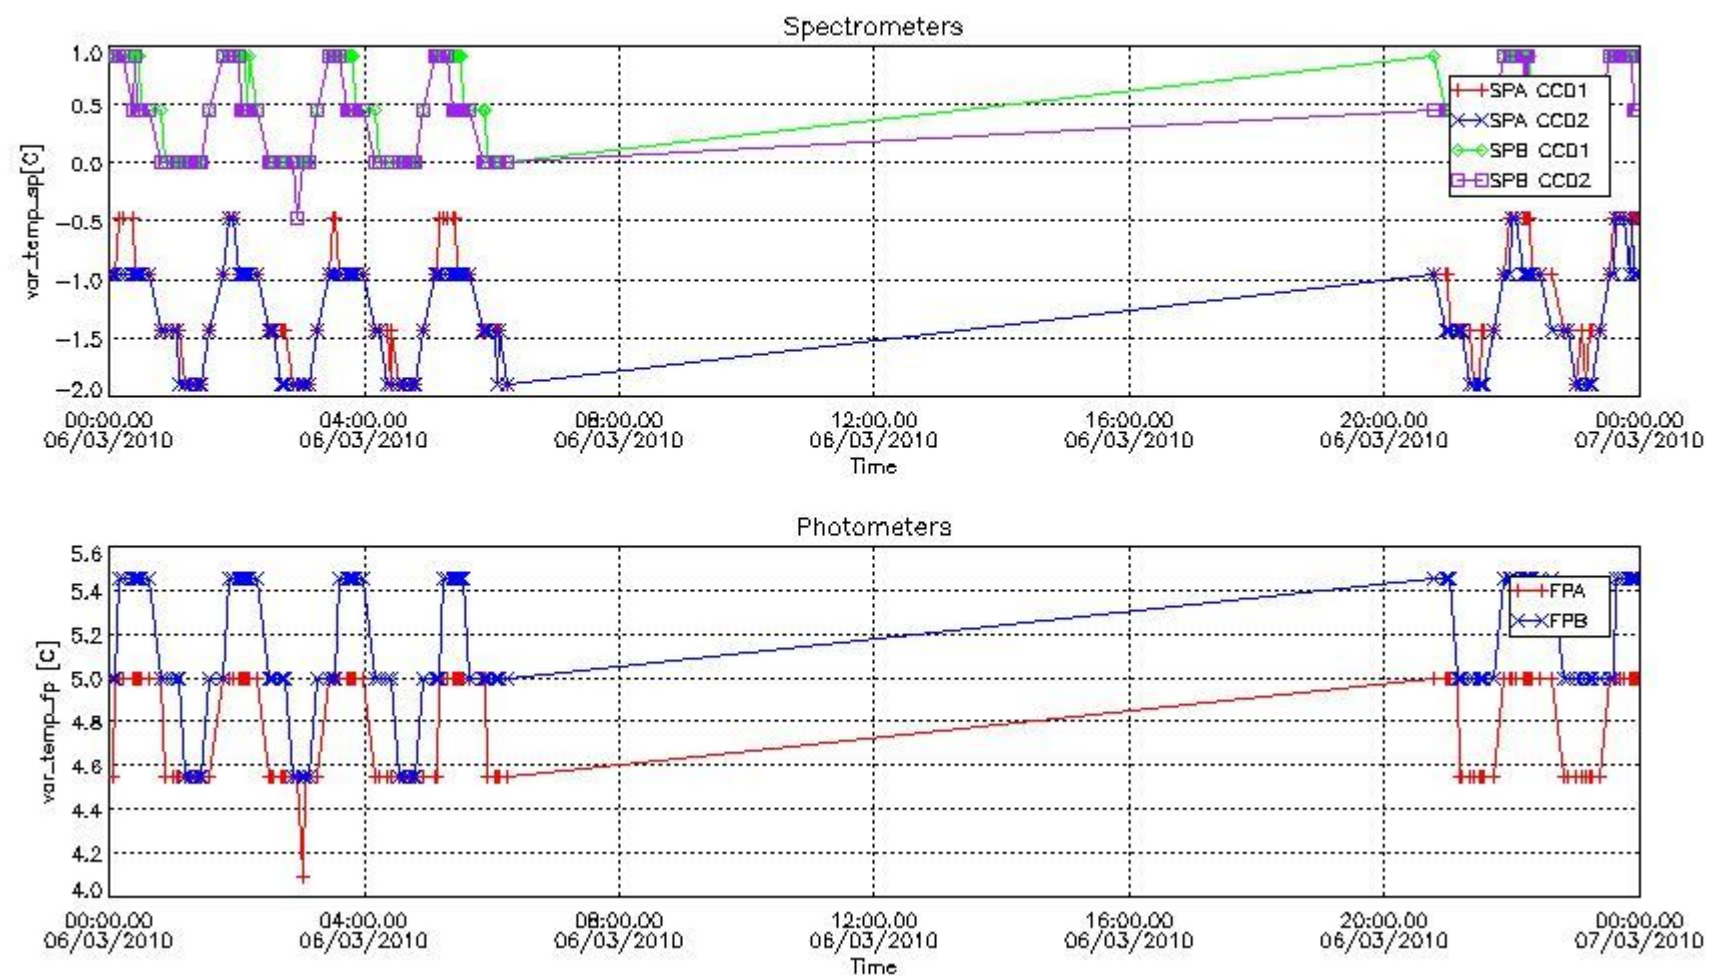

125	GOM_TRA_1PNPDE20100306_234059_000000482087_00273_41910_4228.N1	06-MAR-2010 23:40:59	Dark	48.000	25	35Lam Sco	1.6200	28000.	96	41910	No
126	GOM_TRA_1PNPDE20100306_234417_000000482087_00274_41911_4229.N1	06-MAR-2010 23:44:17	Dark	48.000	141	Bet Ara	2.8400	4600.0	96	41911	No
127	GOM_TRA_1PNPDE20100306_235052_000000422087_00274_41911_4230.N1	06-MAR-2010 23:50:52	Dark	42.000	4	Alp1Cen	-0.010000	5800.0	84	41911	No
128	GOM_TRA_1PNPDE20100306_235210_000000402087_00274_41911_4231.N1	06-MAR-2010 23:52:10	Dark	40.000	10	Bet Cen	0.61000	28000.	80	41911	No
129	GOM_TRA_1PNPDE20100306_235405_000000422087_00274_41911_4232.N1	06-MAR-2010 23:54:05	Dark	41.500	77	Eps Cen	2.3030	28000.	83	41911	No
130	GOM_TRA_1PNPDE20100306_235538_000000462087_00274_41911_4233.N1	06-MAR-2010 23:55:38	Dark	45.500	26	Gam Cru	1.6240	2900.0	91	41911	No
131	GOM_TRA_1PNPDE20100306_235711_000000442087_00274_41911_4234.N1	06-MAR-2010 23:57:11	Dark	43.500	64	Gam Cen	2.2000	10600.	87	41911	No
132	GOM_TRA_1PNPDE20100306_235900_000000562087_00274_41911_4235.N1	06-MAR-2010 23:59:00	Straylight	55.500	123	lot Cen	2.7500	10200.	111	41911	No

3. Plot of GOMOS spectrometers and photometers temperatures from level 1b data

4. Overview of dark signal processing per product

The Dark Charge (DC) is a temperature-dependant signal added to the useful measurements and it is therefore subtracted from them during the processing. There are two phenomena that produce a continuous increase of the DC: the "hot pixels" (a pixel is "hot" when its DC exceeds by a significant amount its value measured on ground at the same temperature) and the "Random Telegraphic Signal" (abrupt change positive or negative of the CCD pixel signal, random in time, affecting only the DC part of the signal and not the photon generated signal).

In this section a list of products that did not use the Dark Sky Area (DSA) observation for the DC computation is given. It is also provided the mean DC plot per product for dark limb products with no error flag set.

4.1 These products did not use the DSA observation for DC computation:

Product name	DC information
GOM_TRA_1PNPDE20100306_014640_000000442087_00260_41897_3985.N1	DC map used
GOM_TRA_1PNPDE20100306_015300_000000462087_00260_41897_3986.N1	DC map used