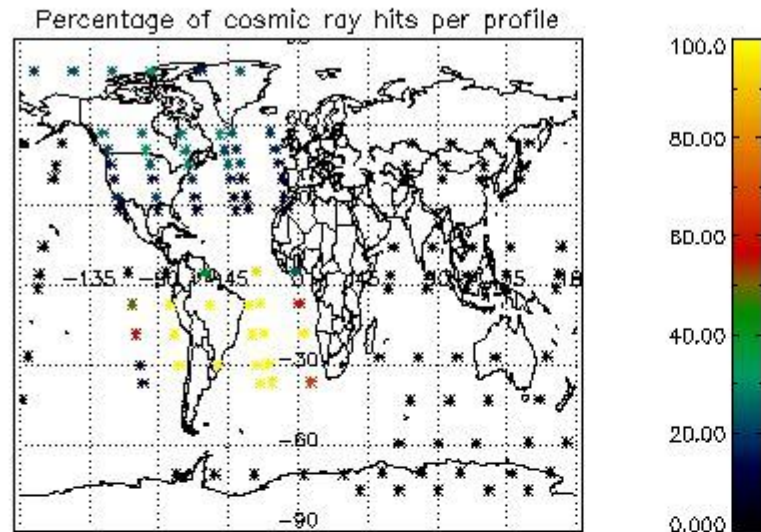

6. Statistics and plot of tangent altitude of the last measurement (DARK & BRIGHT products without errors)

6.1 Statistics on tangent altitude lost:

Statistics	DARK	BRIGHT	TWILIGHT
Mean:	14.370	19.228	NaN
St. deviation:	4.0041	4.3618	NaN
Maximum:	20.895	28.513	NaN
Minimum:	3.7211	3.5772	NaN
Number of data:	55.000	65.000	NaN

6.2 Plot for DARK limb products