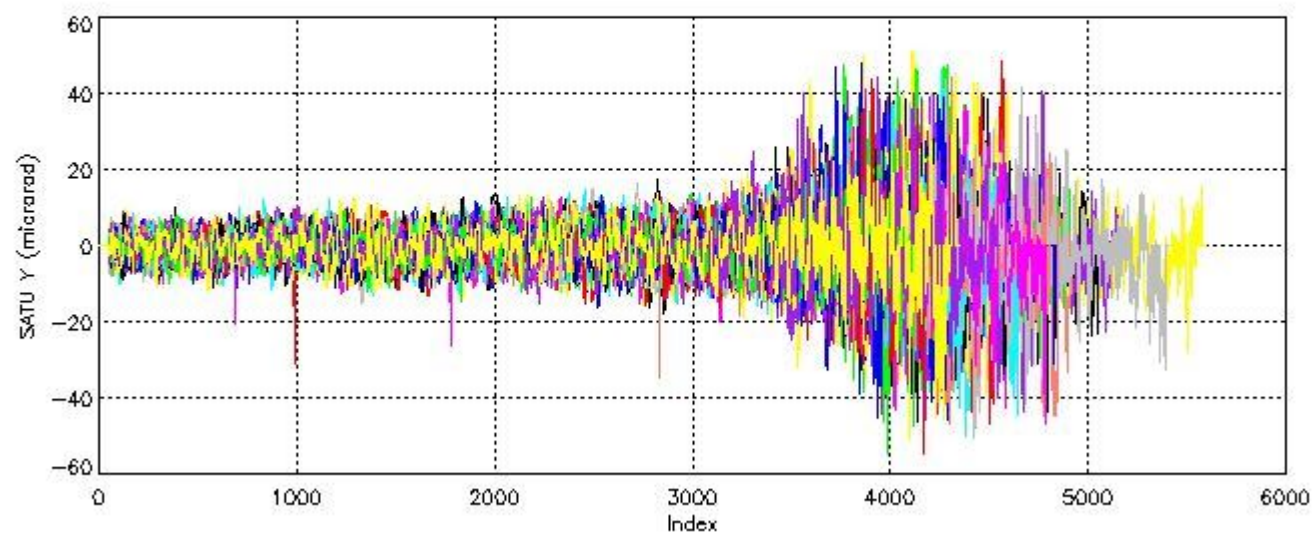

7.2 Statistics on SATU Noise Equivalent Angle (NEA) for DARK (D) and BRIGHT (B) products above 105 kms

The Star Acquisition and Tracking Unit (it is the CCD that tracks the star while it is occulted) Noise Equivalent Angle consists of the statistical angular variation of the SATU data above the atmosphere.

Statistics (in microradians) above 105 km are computed for every occultation, giving four values per occultation: one in the 'X' direction and one in the 'Y' direction for dark and bright limbs. A mean value per day in every direction and limb is calculated and monitored in order to assess instrument performance in terms of star pointing.

7.2.1 SATU NEA Statistics (table)

Statistics	SATU X (D)	SATU Y (D)	SATU X (B)	SATU Y (B)
Mean:	0.16696	-0.16966	0.18814	-0.10953
St. deviation:	0.50508	2.6778	0.73178	2.8734
Maximum:	7.7000	12.000	6.0000	15.300
Minimum:	-18.400	-20.700	-5.6000	-12.400