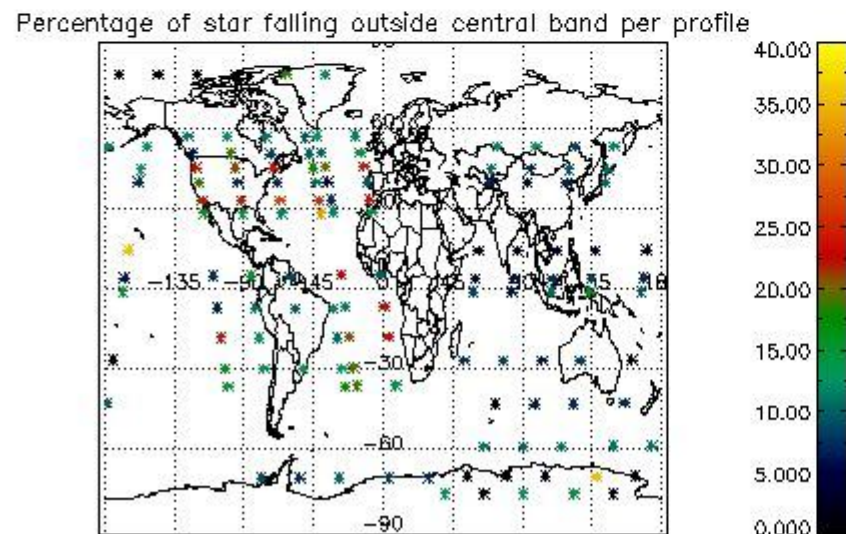

6. Statistics and plot of tangent altitude of the last measurement (DARK & BRIGHT products without errors)

6.1 Statistics on tangent altitude lost:

Statistics	DARK	BRIGHT	TWILIGHT
Mean:	14.370	19.228	NaN
St. deviation:	4.0041	4.3618	NaN
Maximum:	20.895	28.513	NaN
Minimum:	3.7211	3.5772	NaN
Number of data:	55.000	65.000	NaN

6.2 Plot for DARK limb products