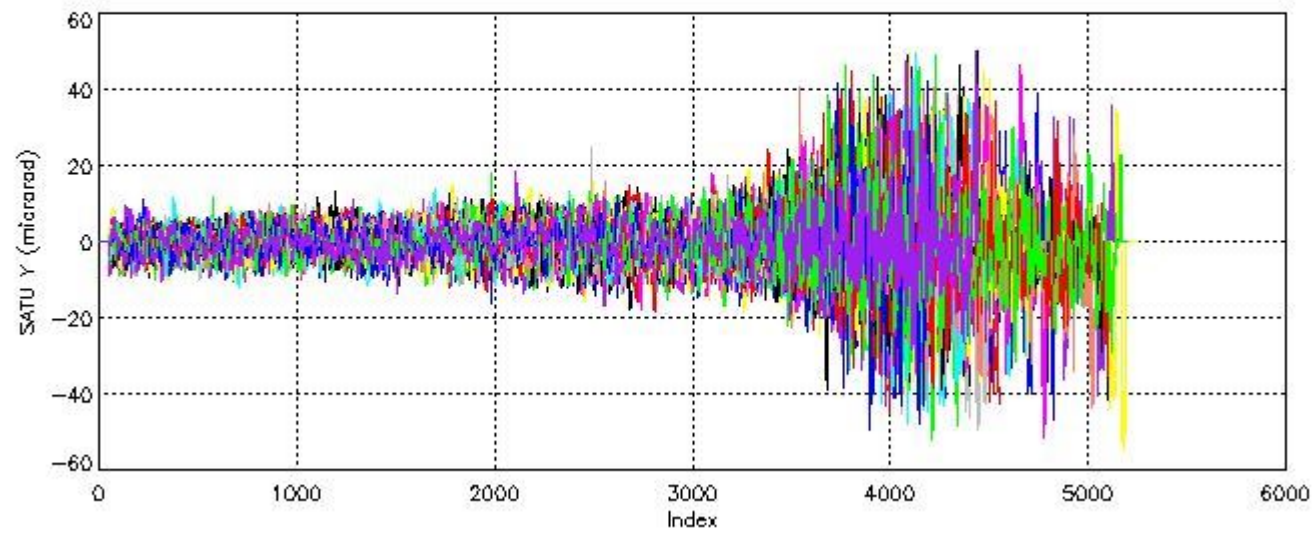

7.2 Statistics on SATU Noise Equivalent Angle (NEA) for DARK (D) and BRIGHT (B) products above 105 kms

The Star Acquisition and Tracking Unit (it is the CCD that tracks the star while it is occulted) Noise Equivalent Angle consists of the statistical angular variation of the SATU data above the atmosphere.

Statistics (in microradians) above 105 km are computed for every occultation, giving four values per occultation: one in the 'X' direction and one in the 'Y' direction for dark and bright limbs. A mean value per day in every direction and limb is calculated and monitored in order to assess instrument performance in terms of star pointing.

7.2.1 SATU NEA Statistics (table)

Statistics	SATU X (D)	SATU Y (D)	SATU X (B)	SATU Y (B)
Mean:	0.19195	-0.22851	0.18268	-0.048069
St. deviation:	0.54084	2.6606	0.71691	2.8996
Maximum:	22.200	11.600	5.6000	11.800
Minimum:	-7.4000	-12.200	-6.3000	-12.500