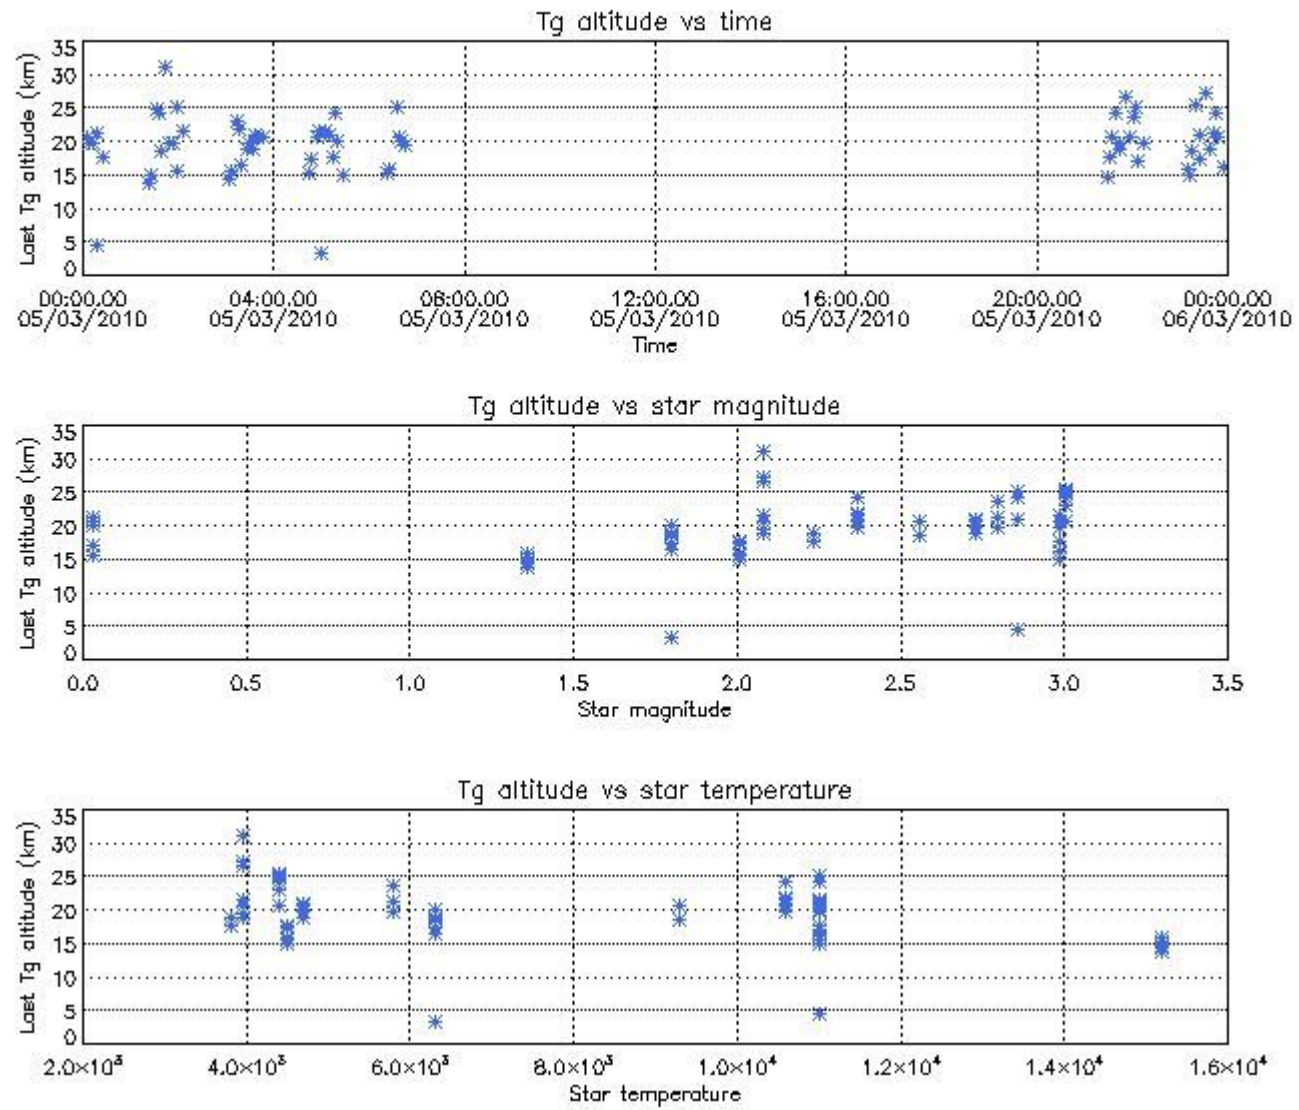

Tangent altitude at which the star is lost

7. Star Acquisition and Tracking Unit (SATU)

The Star Acquisition and Tracking Unit (SATU) analyses the position of the tracked star beam collected by the GOMOS telescope and deflected by the optical beam dispatcher. The main function of the SATU is to detect a star, provide its image position to the science data electronics and to help the pointing function to keep the star image at a fixed position. In tracking mode the SATU data is recorded with a frequency of 100 Hz.

7.1 SATU 'X' and 'Y' axis plots (dark limb)

SATU CCD 'X' and 'Y' axis plots are provided in order to detect any abnormal behaviour of the tracking system. For every occultation (color) the plot should remain stable (with some noise) until we are deep in the atmosphere where big fluctuations are registered due to the refractive effects.