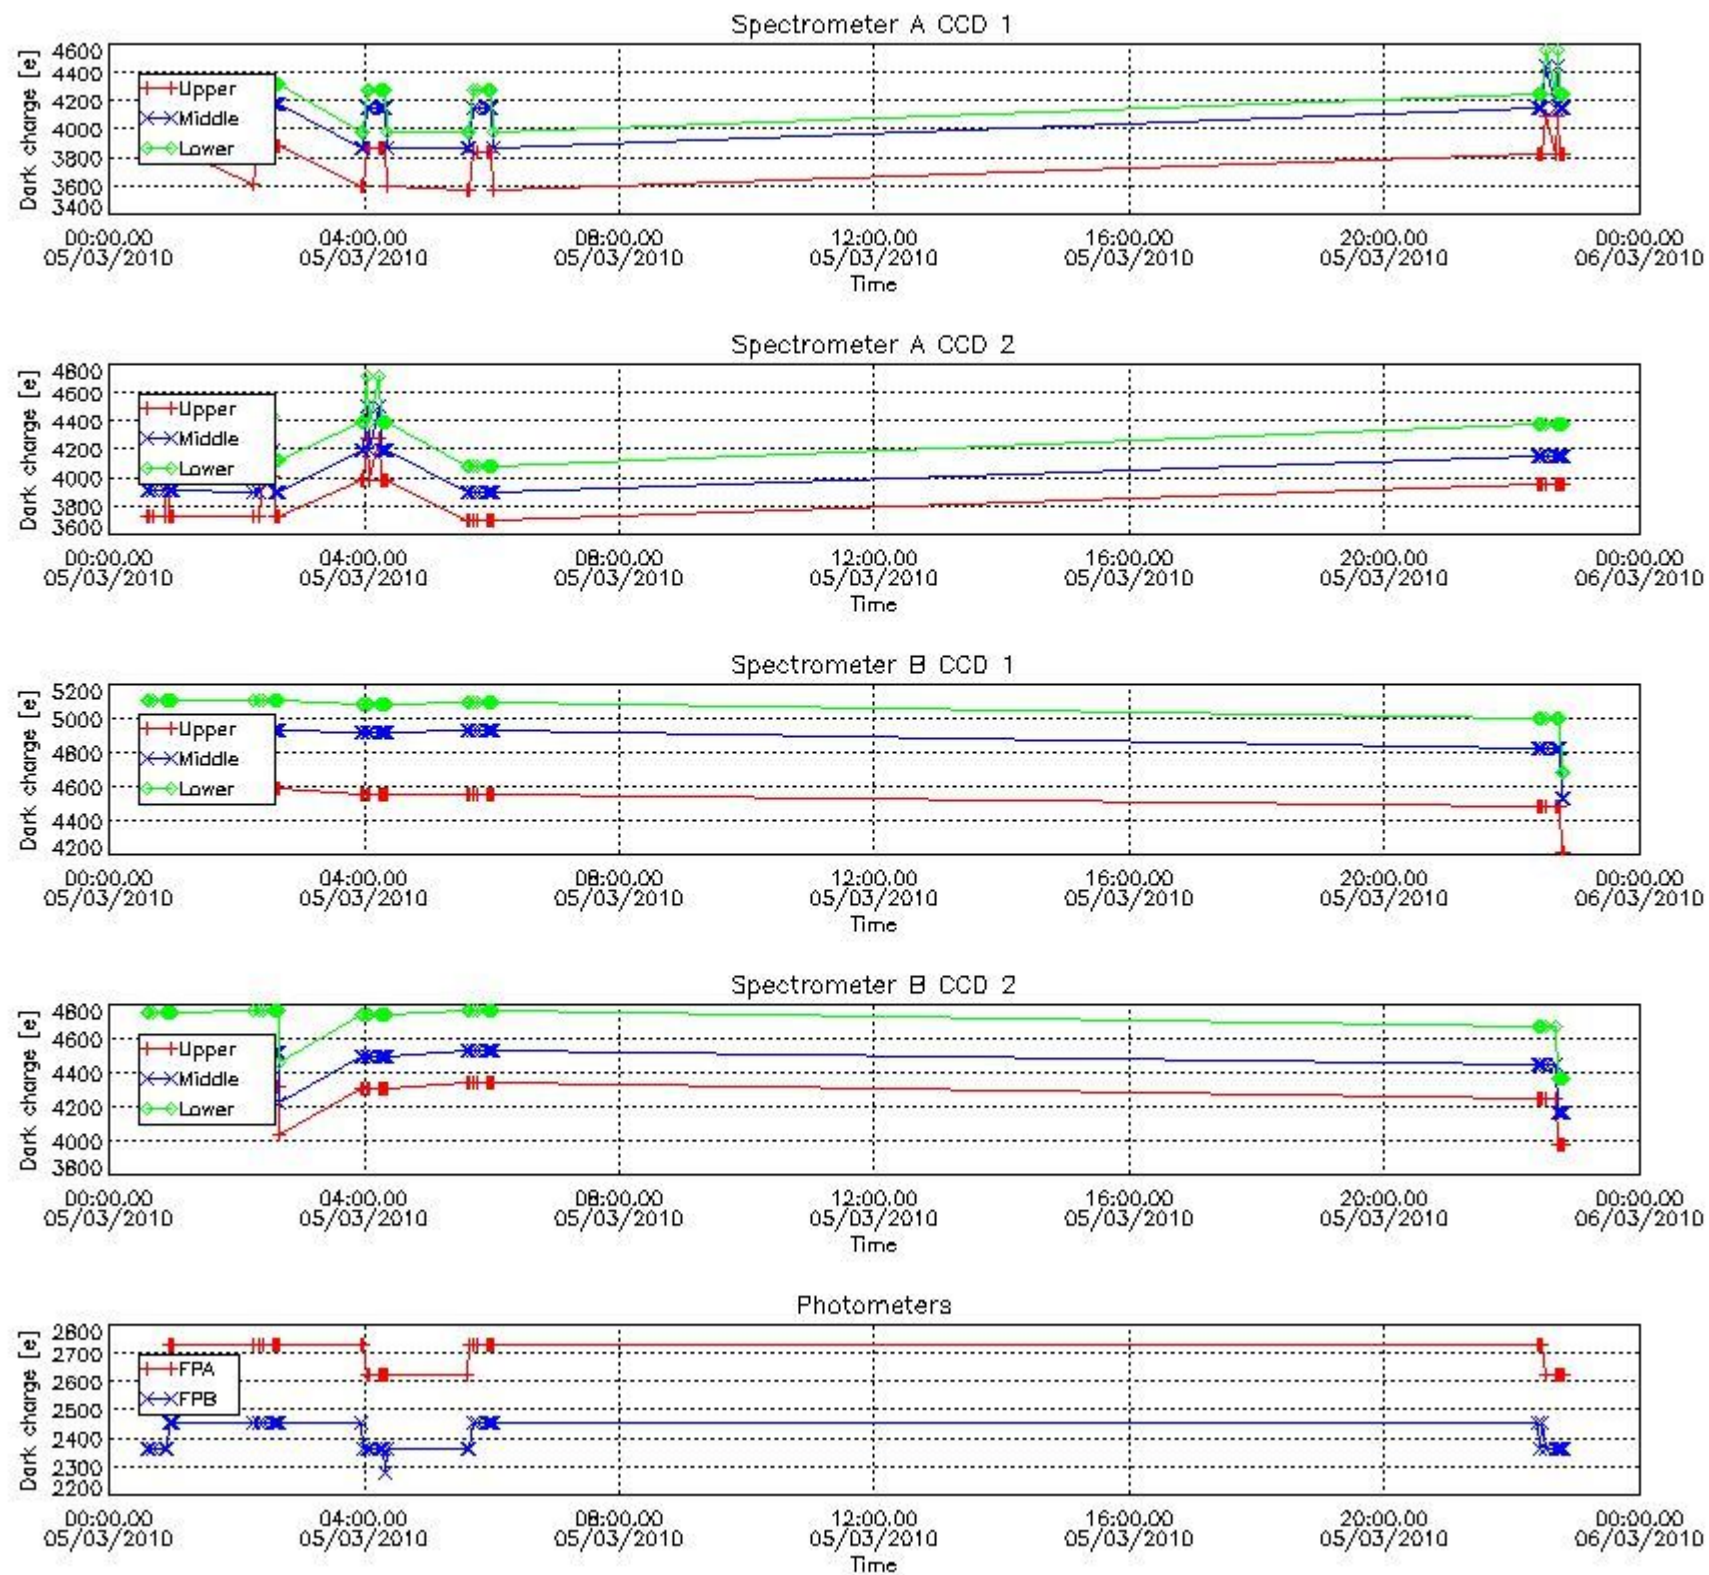

GOM_TRA_1PNPDE20100305_220539_000000472087_00258_41895_3926.N1	DC map used
GOM_TRA_1PNPDE20100305_221336_000000422087_00258_41895_3927.N1	DC map used

4.2 Plot of mean dark charges per product: only products in DARK limb conditions without errors are used

5. Demodulation flag and quality information monitoring

In this section it is presented the modulation information extracted from the pcd (product confidence data) at measurement level and information extracted from the Quality Summary dataset. Only products without errors (error flag in the MPH set to "0") are used.