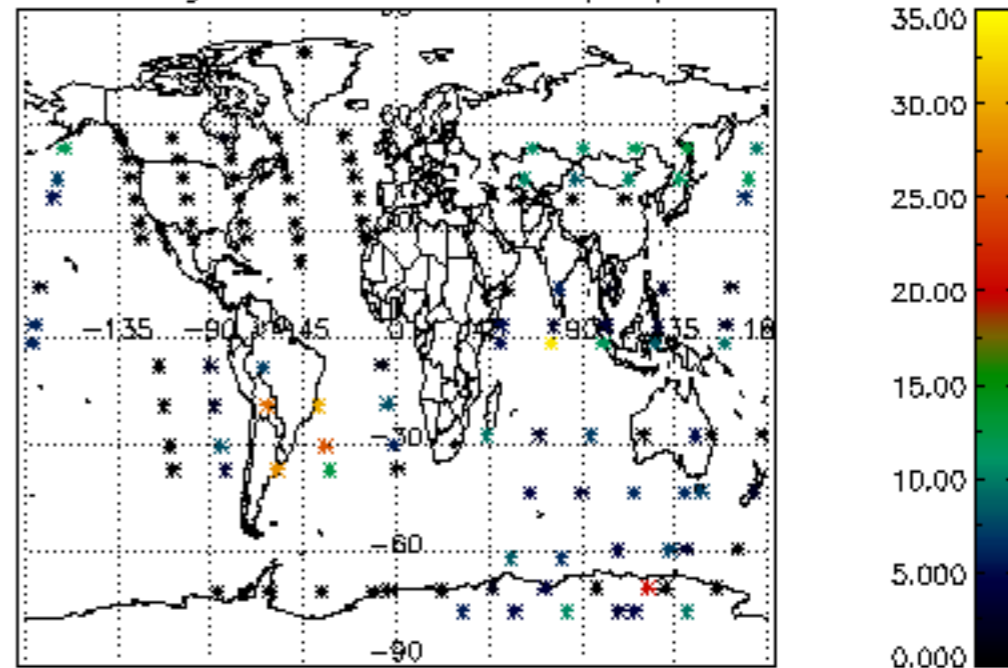

Percentage of cosmic ray hits per profile

Percentage of datation errors per profile

Percentage of star falling outside central band per profile

Percentage of saturation errors per profile

Tangent altitude at which the star is lost