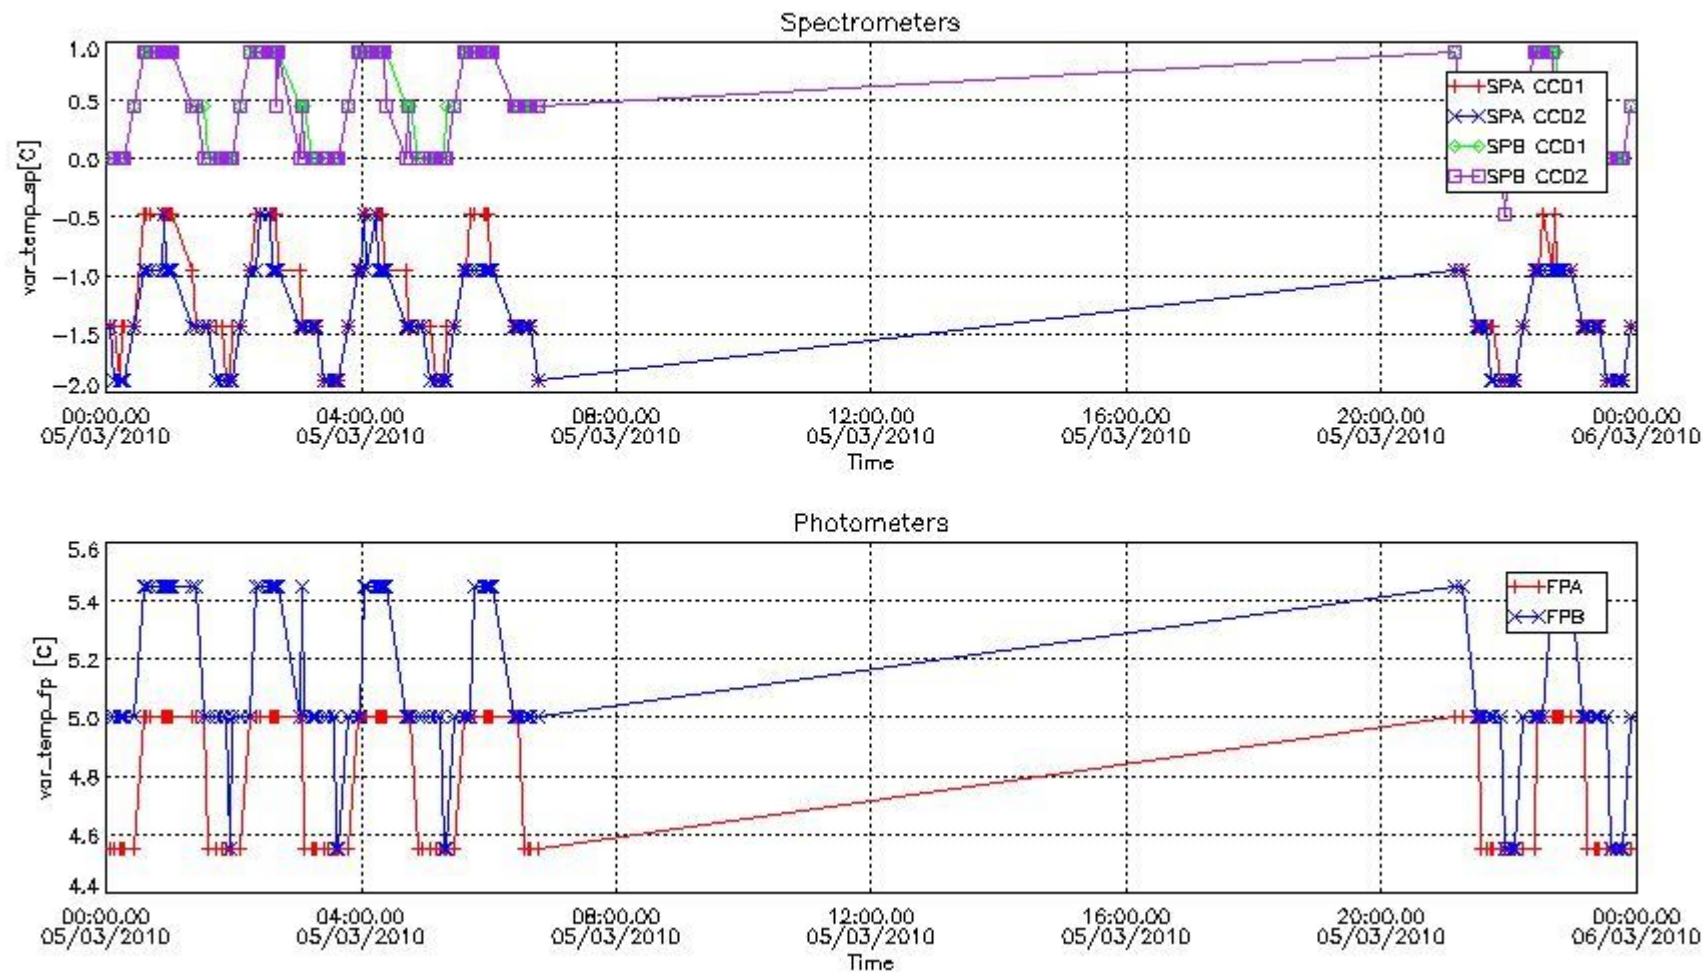

3. Plot of GOMOS spectrometers and photometers temperatures from level 1b data

4. Overview of dark signal processing per product

The Dark Charge (DC) is a temperature-dependant signal added to the useful measurements and it is therefore subtracted from them during the processing. There are two phenomena that produce a continuous increase of the DC: the "hot pixels" (a pixel is "hot" when its DC exceeds by a significant amount its value measured on ground at the same temperature) and the "Random Telegraphic Signal" (abrupt change positive or negative of the CCD pixel signal, random in time, affecting only the DC part of the signal and not the photon generated signal).

In this section a list of products that did not use the Dark Sky Area (DSA) observation for the DC computation is given. It is also provided the mean DC plot per product for dark limb products with no error flag set.

4.1 These products did not use the DSA observation for DC computation:

Product name	DC information
GOM_TRA_1PNPDE20100305_210912_000000542087_00258_41895_3914.N1	DC map with no T dep.
GOM_TRA_1PNPDE20100305_211643_000000262087_00258_41895_3915.N1	DC map used
GOM_TRA_1PNPDE20100305_212830_000000432087_00258_41895_3916.N1	DC map used
GOM_TRA_1PNPDE20100305_213059_000000422087_00258_41895_3917.N1	DC map used
GOM_TRA_1PNPDE20100305_213226_000000472087_00258_41895_3918.N1	DC map used
GOM_TRA_1PNPDE20100305_213933_000000422087_00258_41895_3919.N1	DC map used
GOM_TRA_1PNPDE20100305_214228_000000422087_00258_41895_3920.N1	DC map used
GOM_TRA_1PNPDE20100305_214352_000000422087_00258_41895_3921.N1	DC map used
GOM_TRA_1PNPDE20100305_215105_000000382087_00258_41895_3922.N1	DC map used
GOM_TRA_1PNPDE20100305_215538_000000472087_00258_41895_3923.N1	DC map used
GOM_TRA_1PNPDE20100305_220014_000000462087_00258_41895_3924.N1	DC map used
GOM_TRA_1PNPDE20100305_220331_000000362087_00258_41895_3925.N1	DC map used