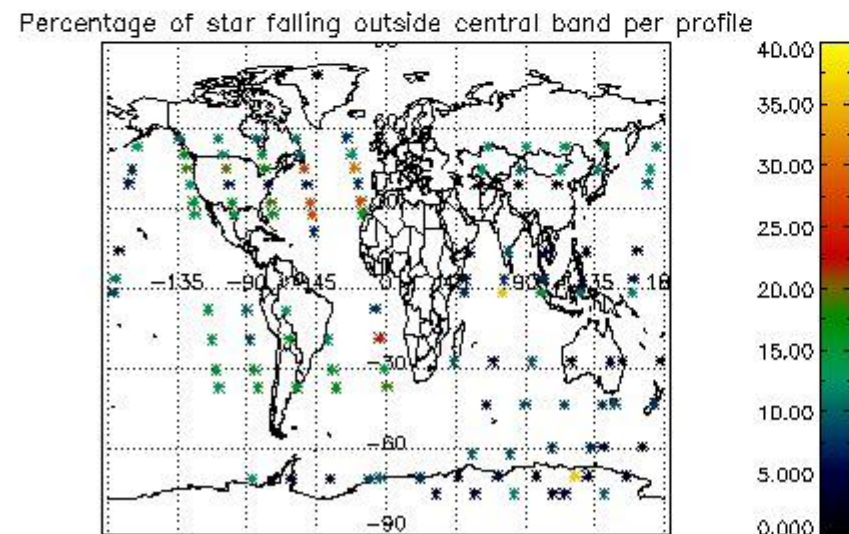

6. Statistics and plot of tangent altitude of the last measurement (DARK & BRIGHT products without errors)

6.1 Statistics on tangent altitude lost:

Statistics	DARK	BRIGHT	TWILIGHT
Mean:	14.373	19.528	NaN
St. deviation:	3.8528	4.4375	NaN
Maximum:	21.296	30.980	NaN
Minimum:	5.9808	3.2126	NaN
Number of data:	44.000	69.000	NaN

6.2 Plot for DARK limb products