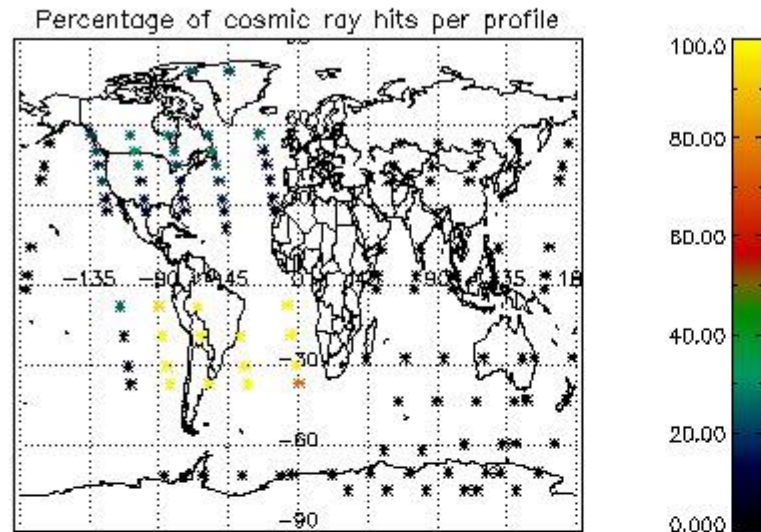

6. Statistics and plot of tangent altitude of the last measurement (DARK & BRIGHT products without errors)

6.1 Statistics on tangent altitude lost:

Statistics	DARK	BRIGHT	TWILIGHT
Mean:	14.373	19.528	NaN
St. deviation:	3.8528	4.4375	NaN
Maximum:	21.296	30.980	NaN
Minimum:	5.9808	3.2126	NaN
Number of data:	44.000	69.000	NaN

6.2 Plot for DARK limb products