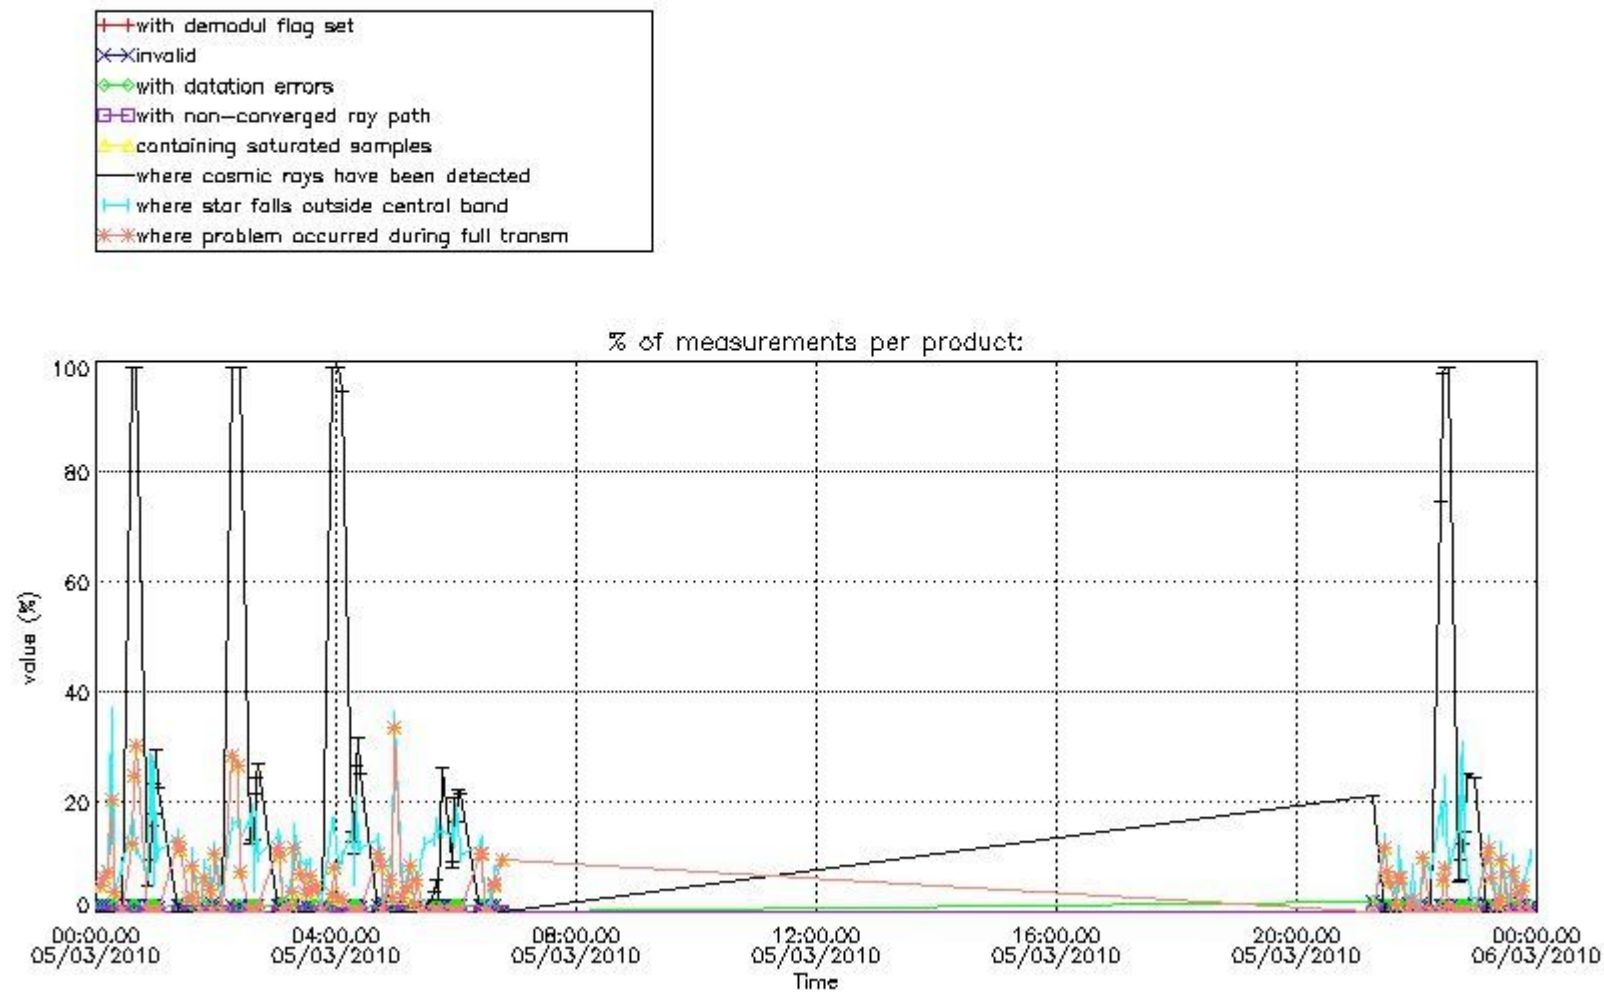

5.1 Percentage of products during reporting period with:

At least one measurement with demodulation flag set:	29.2683 %
Reference spectrum computed from DB:	0.00000 %
Reference spectrum with small number of measurements:	0.00000 %
SATU data not used:	0.00000 %

5.2 Plot quality information per product (time dependant)

5.3 Plot quality information per product (world map)