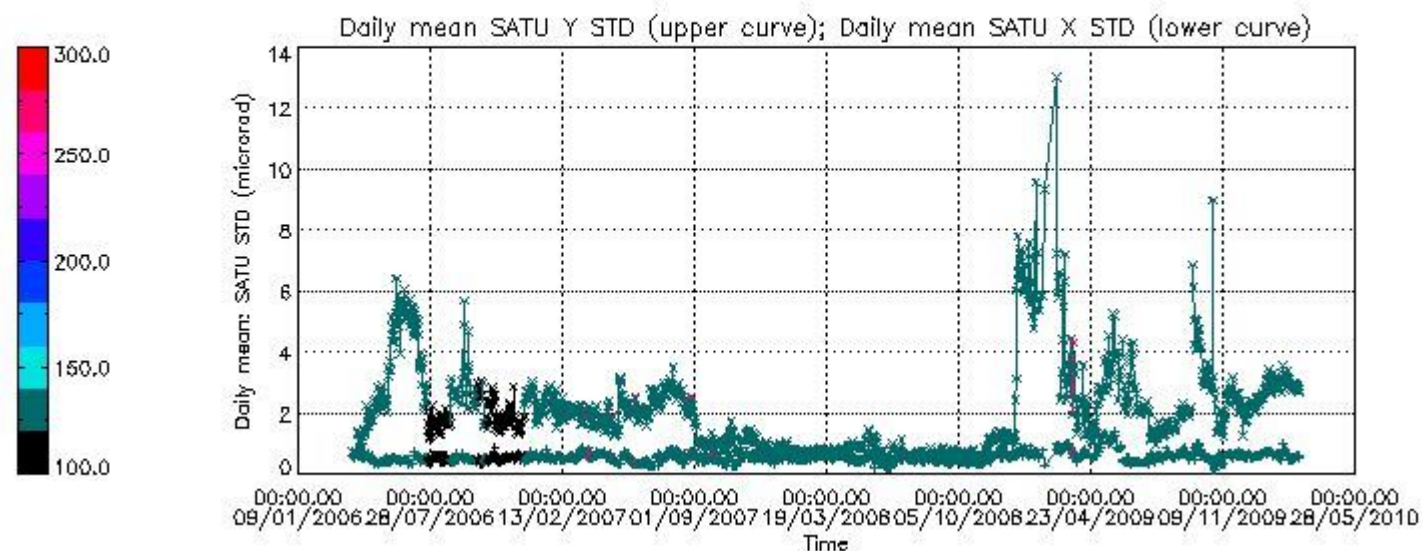

Number of data:	43050.	43050.	68950.	68950.

7.2.2 Trend of daily SATU NEA St. deviation since 1st April 2006 (dark limb)

The long term trend of the SATU 'X' and 'Y' standard deviations should be constant during the whole mission.

The colorbar represents the start tangent altitude (km) of the occultations.

Upper curve: STD of SATU Y axis
Lower curve: STD of SATU X axis

8. Auxiliary Data Files used for the production reported in section 2.4

The number reported in the third column indicates since which file (see list in section 2.4) the corresponding auxiliary file has been used. The fourth column is the date of those product files.

Type	Auxiliary Filename	Used since product	Used since product date
INST_PHYS_CHARACTERISTICS	GOM_INS_AXVIEC20091111_143220_20030716_120000_20500101_000000	1	05-MAR-2010 00:03:22
CALIBRATION_DATABASE	GOM_CAL_AXVIEC20100302_095607_20100228_000000_20500101_000000	1	05-MAR-2010 00:03:22
LEVEL-1B_PROC_CONFIG	GOM_PR1_AXVIEC20091111_145255_20020301_000000_20500101_000000	1	05-MAR-2010 00:03:22
STAR_CATALOGUE	GOM_CAT_AXVIEC20020121_161009_20020101_000000_20200101_000000	1	05-MAR-2010 00:03:22
STELLAR_SPECTRA_DATABANK	GOM_STS_AXVIEC20091111_151504_20020101_160000_20500101_000000	1	05-MAR-2010 00:03:22
ECMWF_FILE	AUX_ECF_AXNECM20100304_055626_20100304_210000_20100305_090000	1	05-MAR-2010 00:03:22
ECMWF_FILE	AUX_ECF_AXNECM20100304_171626_20100305_030000_20100305_150000	44	05-MAR-2010 03:29:08
ECMWF_FILE	AUX_ECA_AXNECM20100305_052113_20100304_210000_20100305_090000	66	05-MAR-2010 05:09:44
ECMWF_FILE	AUX_ECF_AXNECM20100305_054113_20100305_210000_20100306_090000	88	05-MAR-2010 21:09:12
OPTIONAL_ECMWF_FILE	MISSING	1	05-MAR-2010 00:03:22
ORBIT_DATA_FILE	DOR_NAV_OPNPDE20100304_224932_000057382087_00244_41881_9877.N1	1	05-MAR-2010 00:03:22
ORBIT_DATA_FILE	DOR_NAV_OPNPDE20100305_003029_000054192087_00245_41882_9878.N1	7	05-MAR-2010 00:35:40
ORBIT_DATA_FILE	AUX_FPO_AXVPDS20100304_223626_20100304_194416_20100314_211030	28	05-MAR-2010 02:16:16
ORBIT_DATA_FILE	DOR_NAV_OPNPDE20100305_032549_000057382087_00247_41884_9880.N1	44	05-MAR-2010 03:29:08
ORBIT_DATA_FILE	AUX_FPO_AXVPDS20100304_223626_20100304_194416_20100314_211030	66	05-MAR-2010 05:09:44
ORBIT_DATA_FILE	DOR_NAV_OPNPDE20100305_210827_000038252087_00258_41895_9882.N1	88	05-MAR-2010 21:09:12
ORBIT_DATA_FILE	AUX_FPO_AXVPDS20100304_223626_20100304_194416_20100314_211030	102	05-MAR-2010 22:23:34