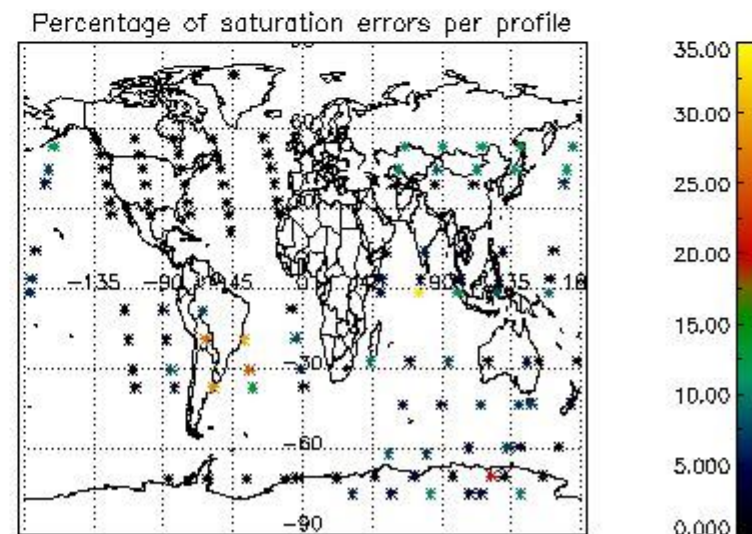

6. Statistics and plot of tangent altitude of the last measurement (DARK & BRIGHT products without errors)

6.1 Statistics on tangent altitude lost:

Statistics	DARK	BRIGHT	TWILIGHT
Mean:	14.373	19.528	NaN
St. deviation:	3.8528	4.4375	NaN
Maximum:	21.296	30.980	NaN
Minimum:	5.9808	3.2126	NaN
Number of data:	44.000	69.000	NaN

6.2 Plot for DARK limb products