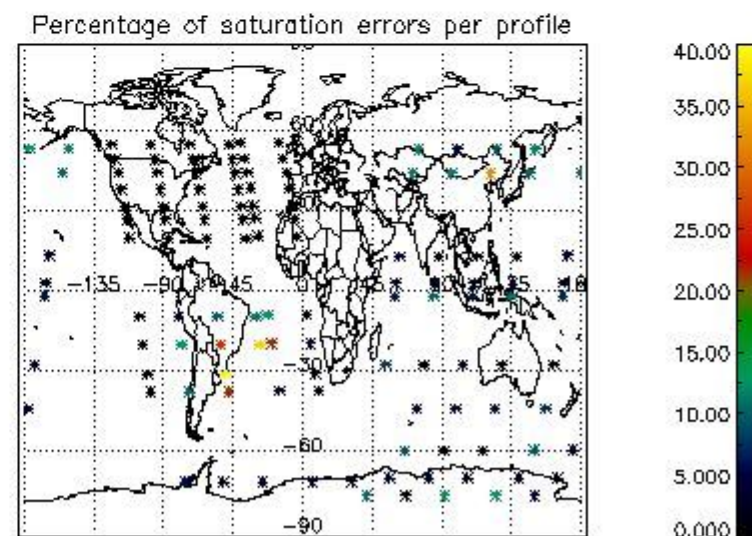

6. Statistics and plot of tangent altitude of the last measurement (DARK & BRIGHT products without errors)

6.1 Statistics on tangent altitude lost:

Statistics	DARK	BRIGHT	TWILIGHT
Mean:	14.923	19.513	NaN
St. deviation:	4.2310	3.9218	NaN
Maximum:	22.386	29.681	NaN
Minimum:	3.7117	5.0752	NaN
Number of data:	56.000	61.000	NaN

6.2 Plot for DARK limb products