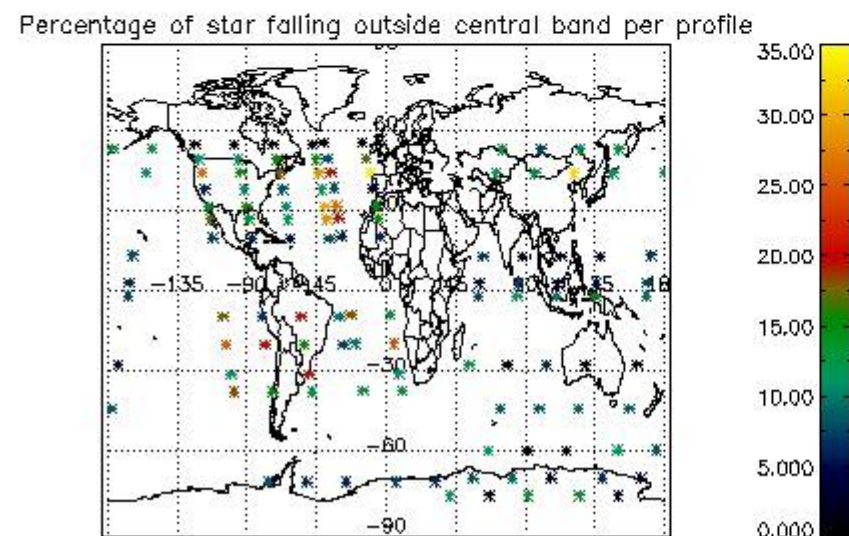

6. Statistics and plot of tangent altitude of the last measurement (DARK & BRIGHT products without errors)

6.1 Statistics on tangent altitude lost:

Statistics	DARK	BRIGHT	TWILIGHT
Mean:	14.923	19.513	NaN
St. deviation:	4.2310	3.9218	NaN
Maximum:	22.386	29.681	NaN
Minimum:	3.7117	5.0752	NaN
Number of data:	56.000	61.000	NaN

6.2 Plot for DARK limb products