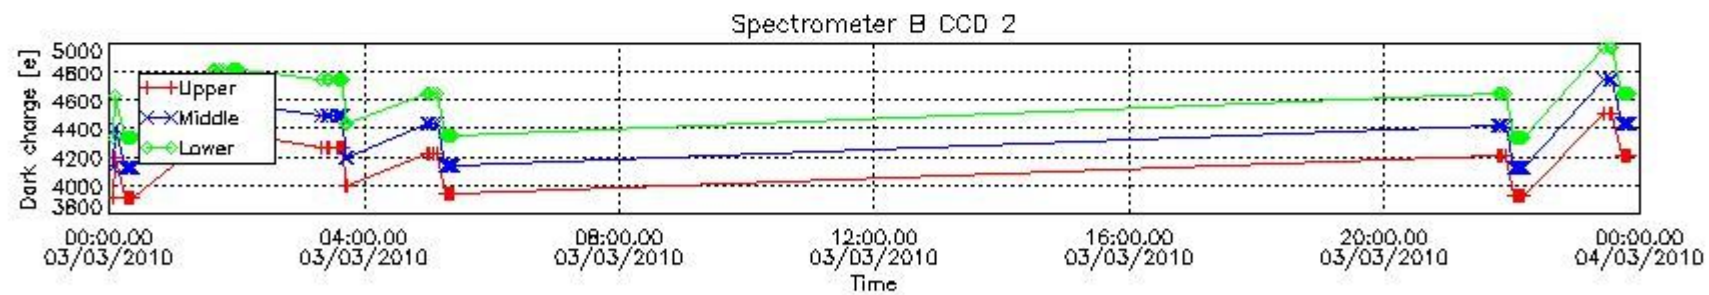

5. Demodulation flag and quality information monitoring

In this section it is presented the modulation information extracted from the pcd (product confidence data) at measurement level and information extracted from the Quality Summary dataset. Only products without errors (error flag in the MPH set to "0") are used.

5.1 Percentage of products during reporting period with: