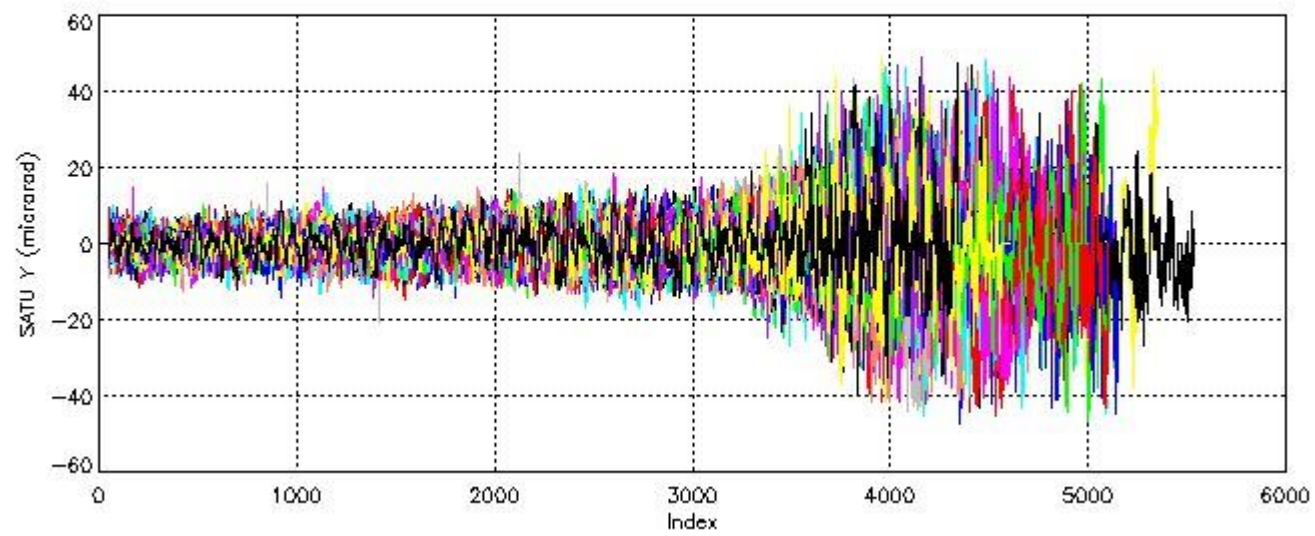

7.2 Statistics on SATU Noise Equivalent Angle (NEA) for DARK (D) and BRIGHT (B) products above 105 kms

The Star Acquisition and Tracking Unit (it is the CCD that tracks the star while it is occulted) Noise Equivalent Angle consists of the statistical angular variation of the SATU data above the atmosphere.

Statistics (in microradians) above 105 km are computed for every occultation, giving four values per occultation: one in the 'X' direction and one in the 'Y' direction for dark and bright limbs. A mean value per day in every direction and limb is calculated and monitored in order to assess instrument performance in terms of star pointing.

7.2.1 SATU NEA Statistics (table)

Statistics	SATU X (D)	SATU Y (D)	SATU X (B)	SATU Y (B)
Mean:	0.16892	-0.24839	0.19271	-0.14889
St. deviation:	0.59144	2.8074	0.70082	2.9726
Maximum:	15.000	15.600	5.1000	12.100
Minimum:	-15.200	-14.000	-4.9000	-14.100