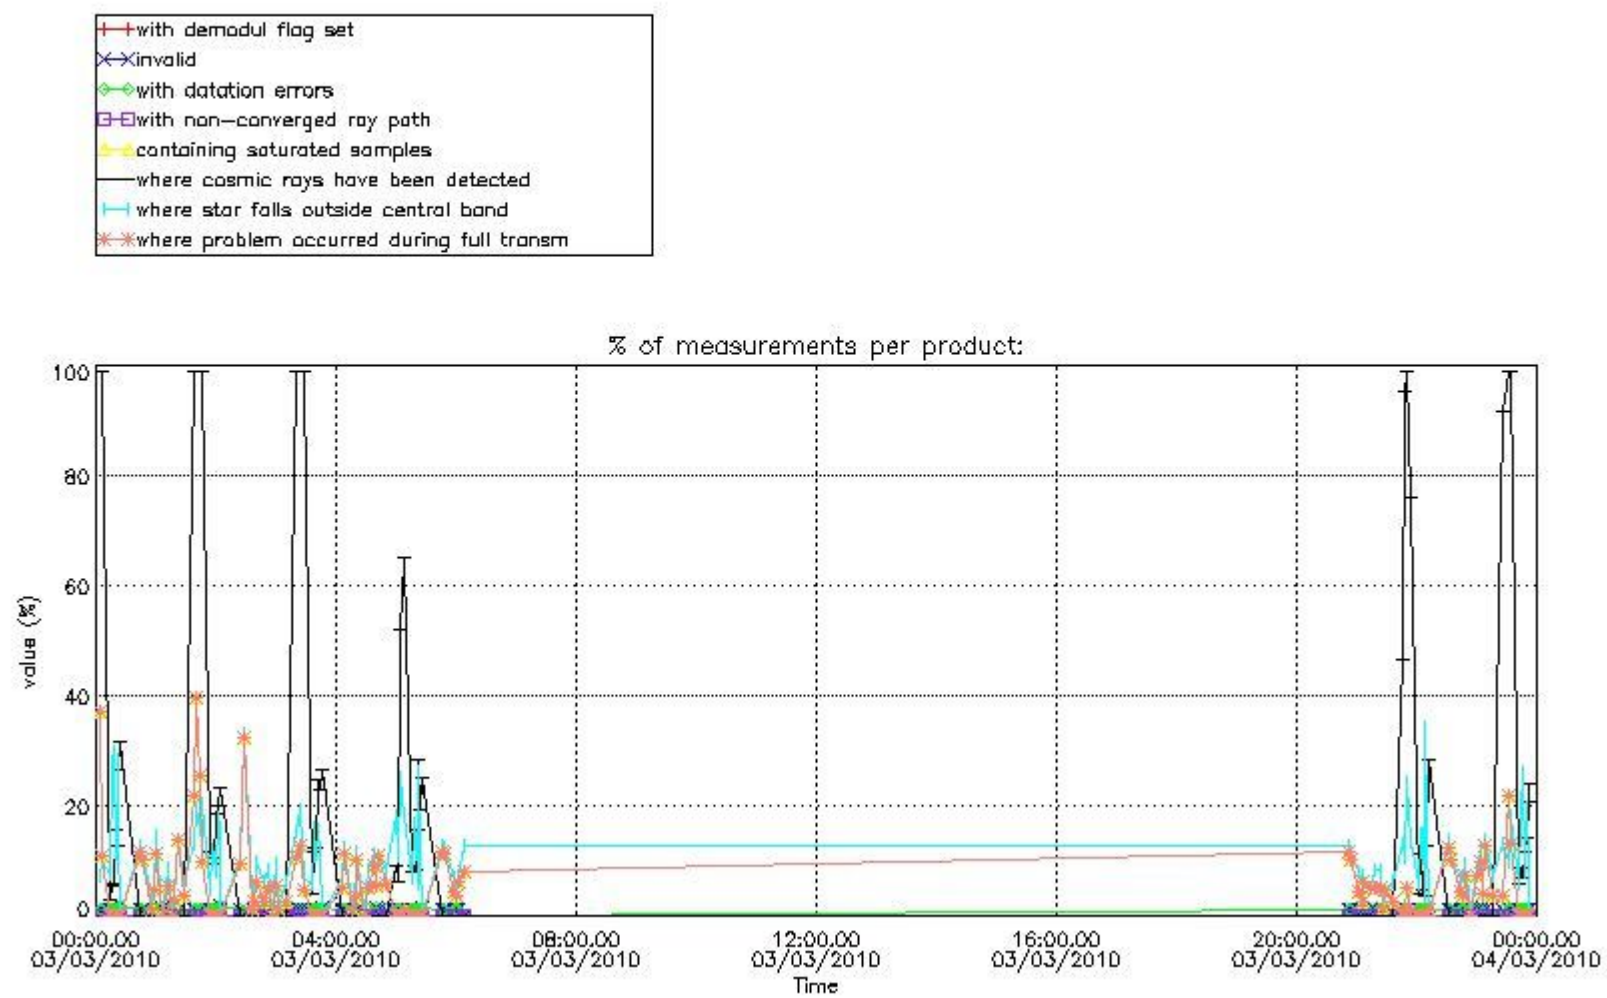

At least one measurement with demodulation flag set:	35.7724 %
Reference spectrum computed from DB:	0.00000 %
Reference spectrum with small number of measurements:	0.00000 %
SATU data not used:	0.00000 %

5.2 Plot quality information per product (time dependant)

5.3 Plot quality information per product (world map)