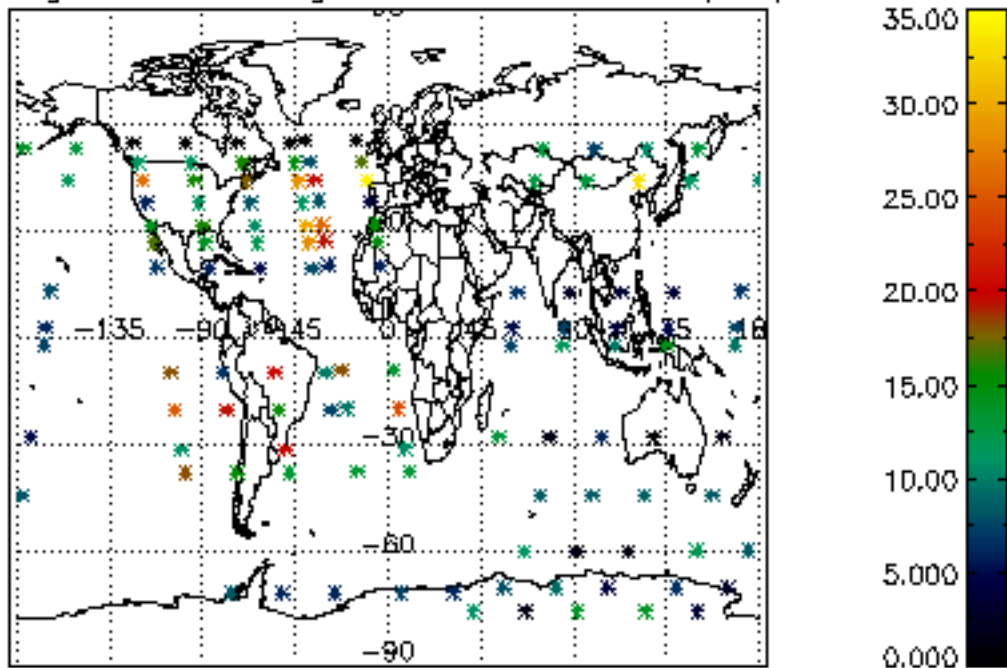

Percentage of star falling outside central band per profile