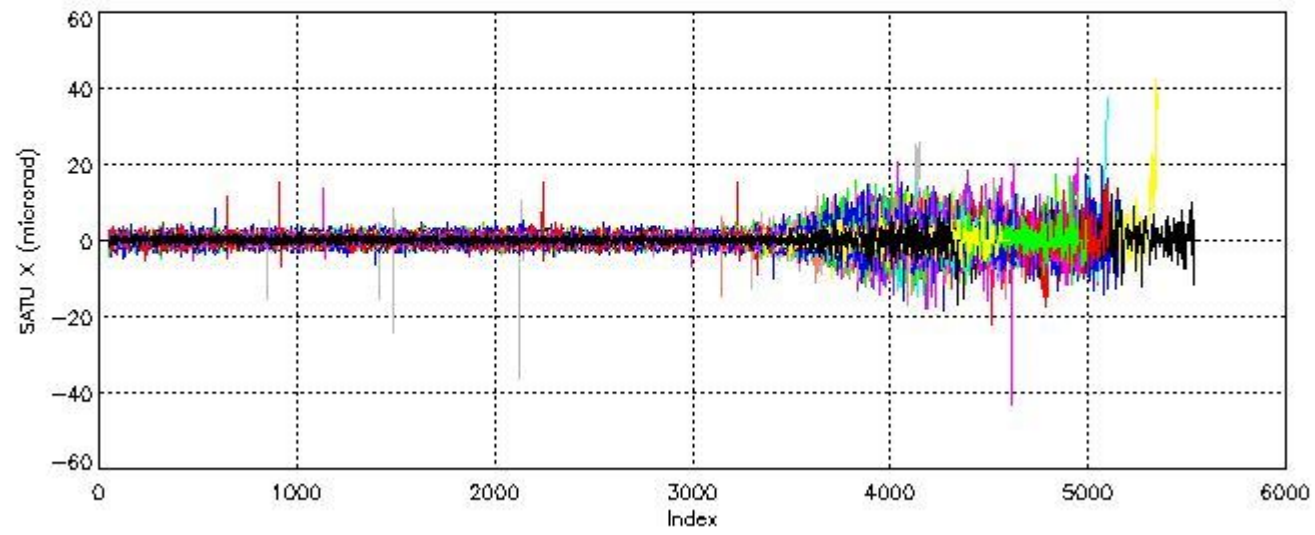

7.2 Statistics on SATU Noise Equivalent Angle (NEA) for DARK (D) and BRIGHT (B) products above 105 kms

The Star Acquisition and Tracking Unit (it is the CCD that tracks the star while it is occulted) Noise Equivalent Angle consists of the statistical angular variation of the SATU data above the atmosphere.

Statistics (in microradians) above 105 km are computed for every occultation, giving four values per occultation: one in the 'X' direction and one in the 'Y' direction for dark and bright limbs. A mean value per day in every direction and limb is calculated and monitored in order to assess instrument performance in terms of star pointing.

7.2.1 SATU NEA Statistics (table)

Statistics	SATU X (D)	SATU Y (D)	SATU X (B)	SATU Y (B)
Mean:	0.16892	-0.24839	0.19271	-0.14889
St. deviation:	0.59144	2.8074	0.70082	2.9726
Maximum:	15.000	15.600	5.1000	12.100
Minimum:	-15.200	-14.000	-4.9000	-14.100