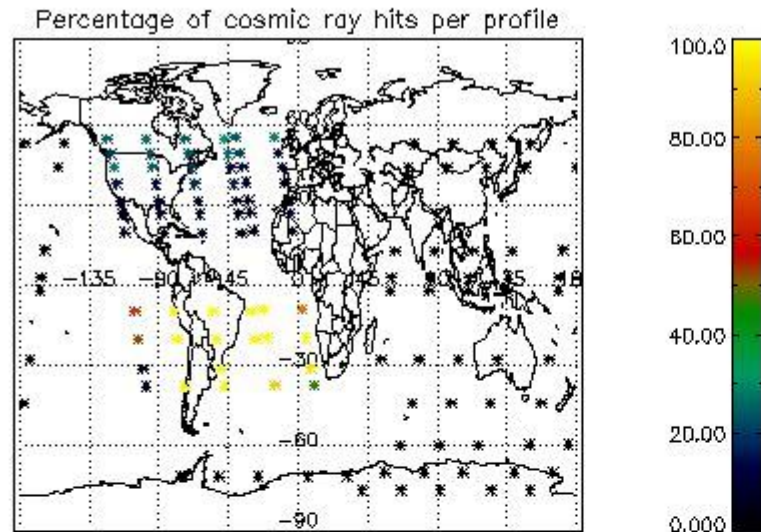

6. Statistics and plot of tangent altitude of the last measurement (DARK & BRIGHT products without errors)

6.1 Statistics on tangent altitude lost:

Statistics	DARK	BRIGHT	TWILIGHT
Mean:	14.923	19.513	NaN
St. deviation:	4.2310	3.9218	NaN
Maximum:	22.386	29.681	NaN
Minimum:	3.7117	5.0752	NaN
Number of data:	56.000	61.000	NaN

6.2 Plot for DARK limb products