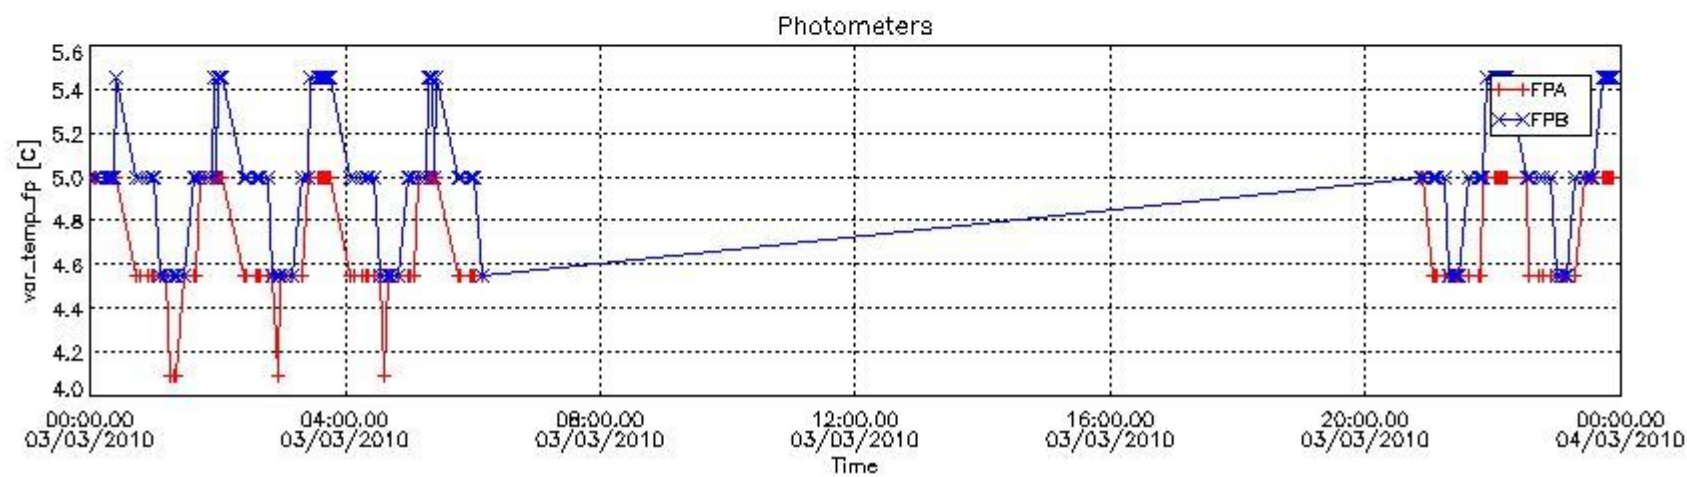

4. Overview of dark signal processing per product

The Dark Charge (DC) is a temperature-dependant signal added to the useful measurements and it is therefore subtracted from them during the processing. There are two phenomena that produce a continuous increase of the DC: the "hot pixels" (a pixel is "hot" when its DC exceeds by a significant amount its value measured on ground at the same temperature) and the "Random Telegraphic Signal" (abrupt change positive or negative of the CCD pixel signal, random in time, affecting only the DC part of the signal and not the photon generated signal).

In this section a list of products that did not use the Dark Sky Area (DSA) observation for the DC computation is given. It is also provided the mean DC plot per product for dark limb products with no error flag set.

4.1 These products did not use the DSA observation for DC computation:

Product name	DC information
GOM_TRA_1PNPDE20100303_205112_000000432087_00229_41866_3367.N1	DC map used
GOM_TRA_1PNPDE20100303_205344_000000442087_00229_41866_3368.N1	DC map used
GOM_TRA_1PNPDE20100303_210227_000000452087_00229_41866_3369.N1	DC map used
GOM_TRA_1PNPDE20100303_210518_000000412087_00229_41866_3370.N1	DC map used
GOM_TRA_1PNPDE20100303_210640_000000412087_00229_41866_3371.N1	DC map used
GOM_TRA_1PNPDE20100303_211353_000000402087_00229_41866_3372.N1	DC map used
GOM_TRA_1PNPDE20100303_211830_000000482087_00229_41866_3373.N1	DC map used
GOM_TRA_1PNPDE20100303_212301_000000482087_00229_41866_3374.N1	DC map used
GOM_TRA_1PNPDE20100303_212608_000000362087_00229_41866_3375.N1	DC map used
GOM_TRA_1PNPDE20100303_212816_000000432087_00229_41866_3376.N1	DC map used
GOM_TRA_1PNPDE20100303_213604_000000412087_00229_41866_3377.N1	DC map used

4.2 Plot of mean dark charges per product: only products in DARK limb conditions without errors are used