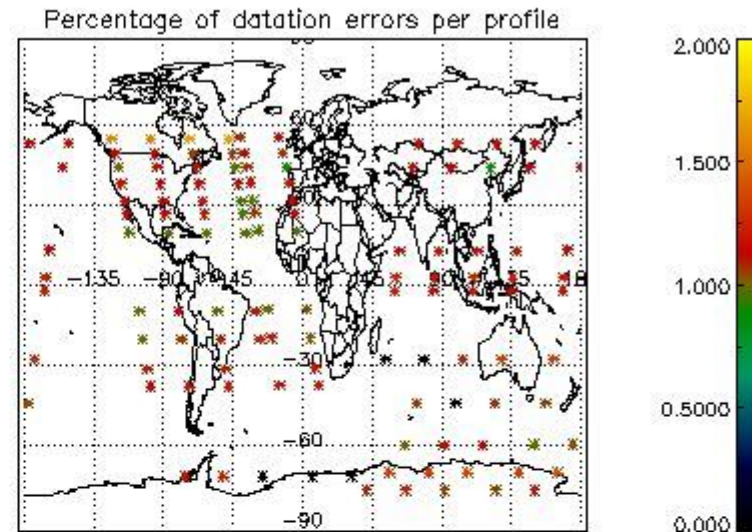

6. Statistics and plot of tangent altitude of the last measurement (DARK & BRIGHT products without errors)

6.1 Statistics on tangent altitude lost:

Statistics	DARK	BRIGHT	TWILIGHT
Mean:	14.923	19.513	NaN
St. deviation:	4.2310	3.9218	NaN
Maximum:	22.386	29.681	NaN
Minimum:	3.7117	5.0752	NaN
Number of data:	56.000	61.000	NaN

6.2 Plot for DARK limb products