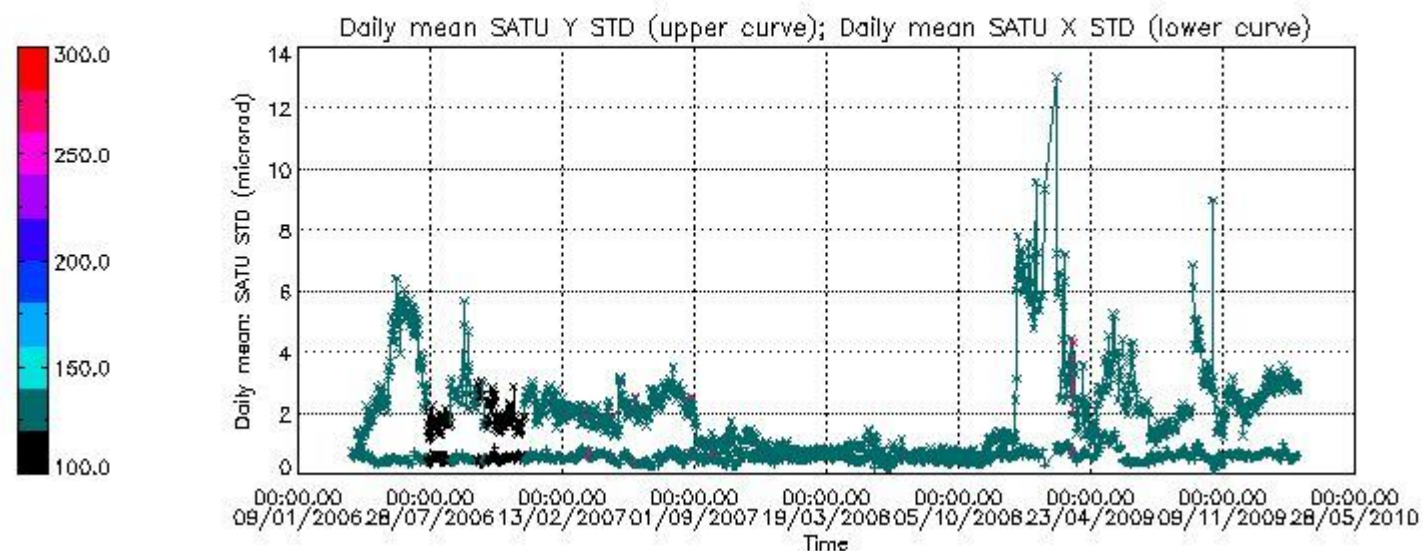

Number of data:	56050.	56050.	60750.	60750.

7.2.2 Trend of daily SATU NEA St. deviation since 1st April 2006 (dark limb)

The long term trend of the SATU 'X' and 'Y' standard deviations should be constant during the whole mission.

The colorbar represents the start tangent altitude (km) of the occultations.

Upper curve: STD of SATU Y axis

Lower curve: STD of SATU X axis

8. Auxiliary Data Files used for the production reported in section 2.4

The number reported in the third column indicates since which file (see list in section 2.4) the corresponding auxiliary file has been used. The fourth column is the date of those product files.

Type	Auxiliary Filename	Used since product	Used since product date
INST_PHYS_CHARACTERISTICS	GOM_INS_AXVIEC20091111_143220_20030716_120000_20500101_000000	1	03-MAR-2010 00:03:03
CALIBRATION_DATABASE	GOM_CAL_AXVIEC20100302_095607_20100228_000000_20500101_000000	1	03-MAR-2010 00:03:03
LEVEL-1B_PROC_CONFIG	GOM_PR1_AXVIEC20091111_145255_20020301_000000_20500101_000000	1	03-MAR-2010 00:03:03
STAR_CATALOGUE	GOM_CAT_AXVIEC20020121_161009_20020101_000000_20200101_000000	1	03-MAR-2010 00:03:03
STELLAR_SPECTRA_DATABANK	GOM_STS_AXVIEC20091111_151504_20020101_160000_20500101_000000	1	03-MAR-2010 00:03:03
ECMWF_FILE	AUX_ECF_AXNECM20100302_052114_20100302_210000_20100303_090000	1	03-MAR-2010 00:03:03
ECMWF_FILE	AUX_ECF_AXNECM20100302_172115_20100303_030000_20100303_150000	59	03-MAR-2010 04:32:35
ECMWF_FILE	AUX_ECF_AXNECM20100303_053009_20100303_150000_20100304_030000	81	03-MAR-2010 20:51:12
ECMWF_FILE	AUX_ECF_AXNECM20100303_053010_20100303_210000_20100304_090000	92	03-MAR-2010 21:45:57
OPTIONAL_ECMWF_FILE	MISSING	1	03-MAR-2010 00:03:03
ORBIT_DATA_FILE	DOR_NAV_OPNPDE20100302_235334_000057382087_00216_41853_9865.N1	1	03-MAR-2010 00:03:03
ORBIT_DATA_FILE	DOR_NAV_OPNPDE20100303_013431_000041442087_00217_41854_9866.N1	21	03-MAR-2010 01:38:39
ORBIT_DATA_FILE	DOR_NAV_OPNPDE20100303_024854_000057382087_00218_41855_9867.N1	39	03-MAR-2010 02:56:28
ORBIT_DATA_FILE	DOR_NAV_OPNPDE20100303_042951_000057382087_00219_41856_9868.N1	59	03-MAR-2010 04:32:35
ORBIT_DATA_FILE	DOR_NAV_OPNPDE20100303_203132_000038252087_00229_41866_9869.N1	81	03-MAR-2010 20:51:12
ORBIT_DATA_FILE	DOR_NAV_OPNPDE20100303_214036_000057382087_00229_41866_9870.N1	92	03-MAR-2010 21:45:57
ORBIT_DATA_FILE	DOR_NAV_OPNPDE20100303_232133_000057382087_00230_41867_9871.N1	114	03-MAR-2010 23:26:33