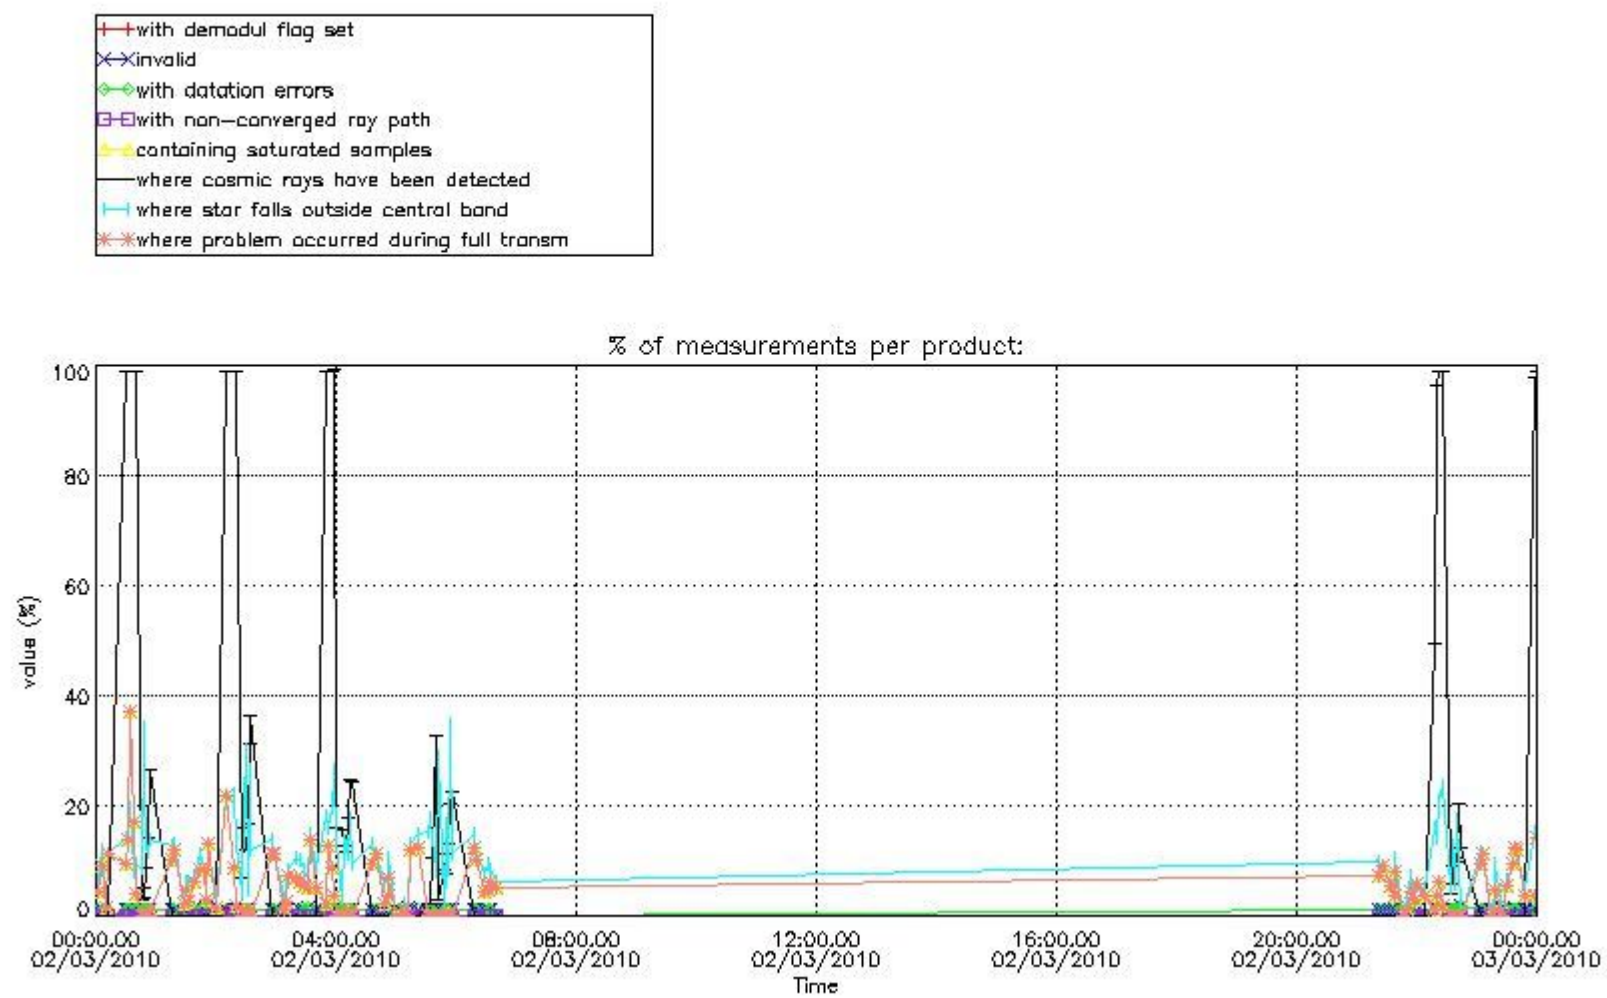

At least one measurement with demodulation flag set:	32.5000 %
Reference spectrum computed from DB:	0.00000 %
Reference spectrum with small number of measurements:	0.00000 %
SATU data not used:	0.00000 %

5.2 Plot quality information per product (time dependant)

5.3 Plot quality information per product (world map)