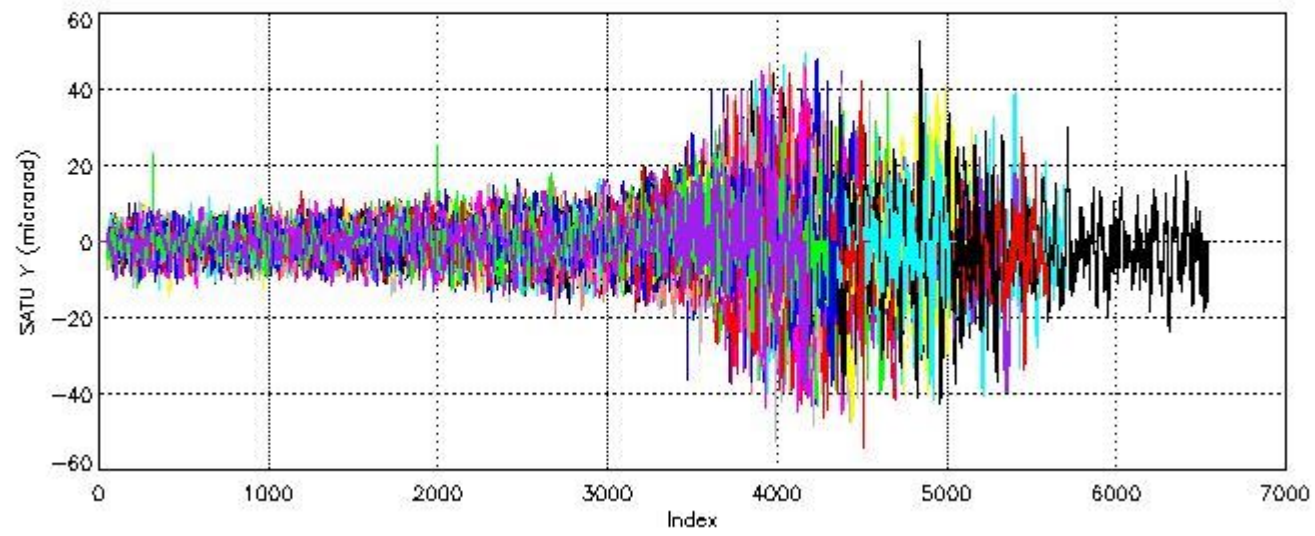

7.2 Statistics on SATU Noise Equivalent Angle (NEA) for DARK (D) and BRIGHT (B) products above 105 kms

The Star Acquisition and Tracking Unit (it is the CCD that tracks the star while it is occulted) Noise Equivalent Angle consists of the statistical angular variation of the SATU data above the atmosphere.

Statistics (in microradians) above 105 km are computed for every occultation, giving four values per occultation: one in the 'X' direction and one in the 'Y' direction for dark and bright limbs. A mean value per day in every direction and limb is calculated and monitored in order to assess instrument performance in terms of star pointing.

7.2.1 SATU NEA Statistics (table)

Statistics	SATU X (D)	SATU Y (D)	SATU X (B)	SATU Y (B)
Mean:	0.19311	-0.28214	0.17876	-0.11457
St. deviation:	0.58276	2.7562	0.71493	2.9189
Maximum:	6.7000	22.900	8.5000	11.700
Minimum:	-12.000	-14.400	-5.7000	-16.400