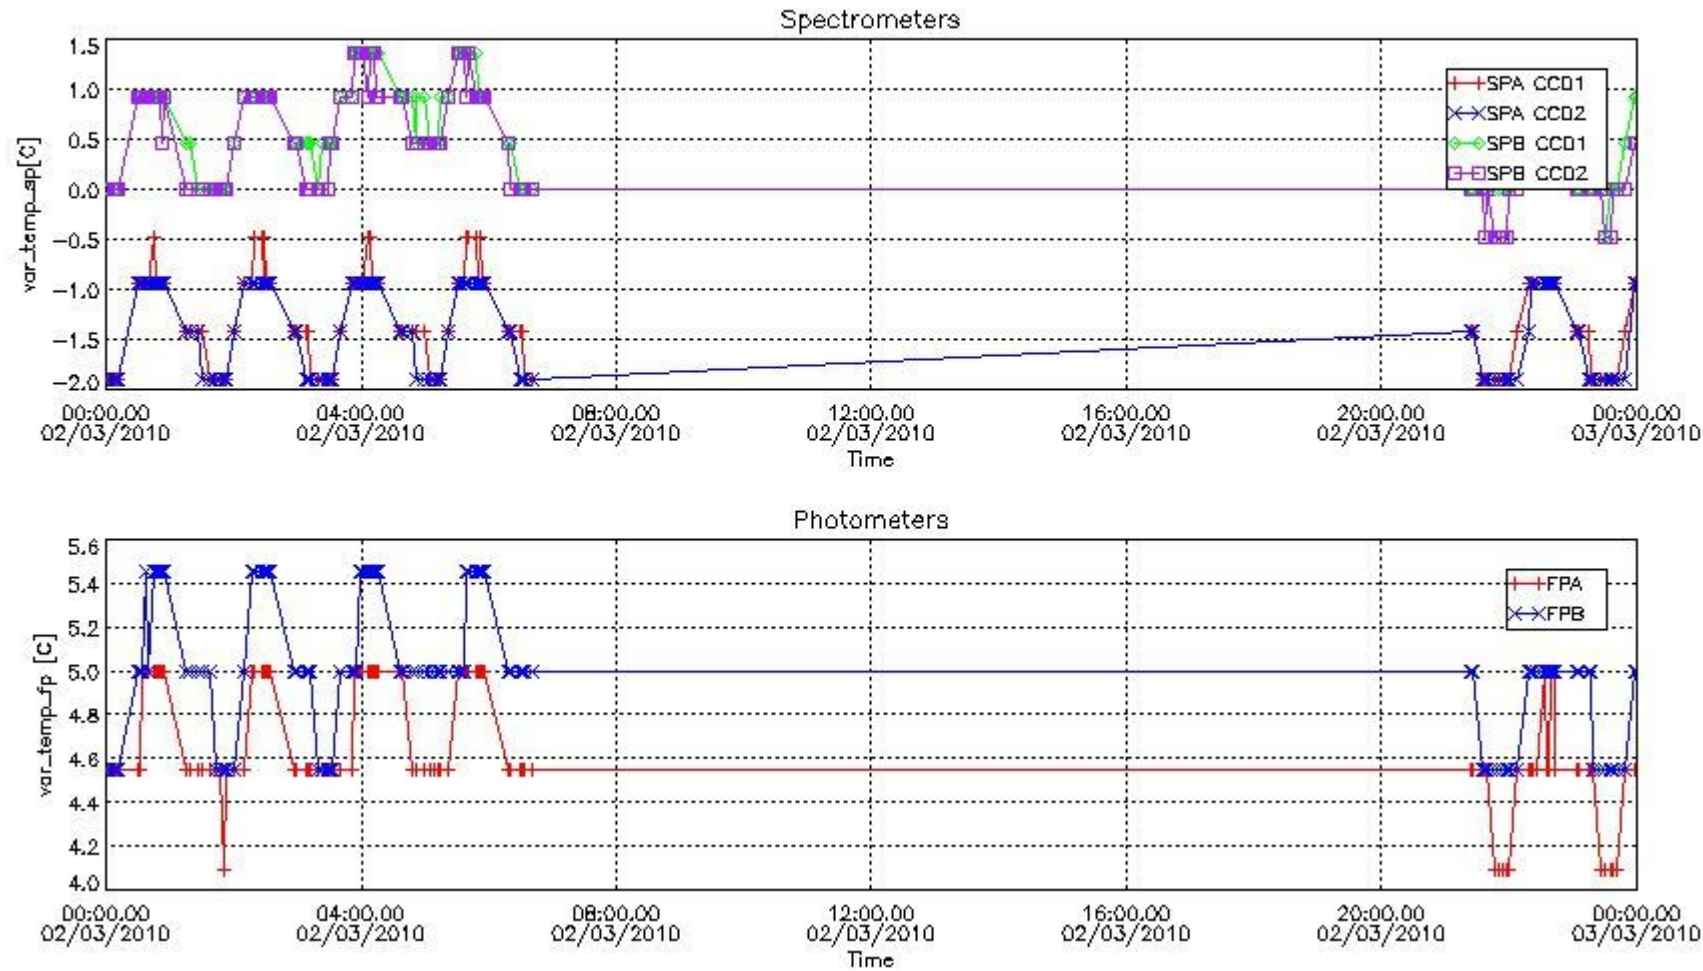

4. Overview of dark signal processing per product

The Dark Charge (DC) is a temperature-dependant signal added to the useful measurements and it is therefore subtracted from them during the processing. There are two phenomena that produce a continuous increase of the DC: the "hot pixels" (a pixel is "hot" when its DC exceeds by a significant amount its value measured on ground at the same temperature) and the "Random Telegraphic Signal" (abrupt change positive or negative of the CCD pixel signal, random in time, affecting only the DC part of the signal and not the photon generated signal).

In this section a list of products that did not use the Dark Sky Area (DSA) observation for the DC computation is given. It is also provided the mean DC plot per product for dark limb products with no error flag set.

4.1 These products did not use the DSA observation for DC computation:

Product name	DC information
GOM_TRA_1PNPDE20100302_212250_000000422087_00215_41852_3081.N1	DC map used
GOM_TRA_1PNPDE20100302_212525_000000442087_00215_41852_3082.N1	DC map used
GOM_TRA_1PNPDE20100302_213413_000000452087_00215_41852_3083.N1	DC map used
GOM_TRA_1PNPDE20100302_213702_000000412087_00215_41852_3084.N1	DC map used
GOM_TRA_1PNPDE20100302_213823_000000432087_00215_41852_3085.N1	DC map used
GOM_TRA_1PNPDE20100302_214534_000000372087_00215_41852_3086.N1	DC map used
GOM_TRA_1PNPDE20100302_215014_000000462087_00215_41852_3087.N1	DC map used
GOM_TRA_1PNPDE20100302_215441_000000472087_00215_41852_3088.N1	DC map used
GOM_TRA_1PNPDE20100302_215744_000000372087_00215_41852_3089.N1	DC map used
GOM_TRA_1PNPDE20100302_215952_000000432087_00215_41852_3090.N1	DC map used
GOM_TRA_1PNPDE20100302_220736_000000402087_00215_41852_3091.N1	DC map used

4.2 Plot of mean dark charges per product: only products in DARK limb conditions without errors are used