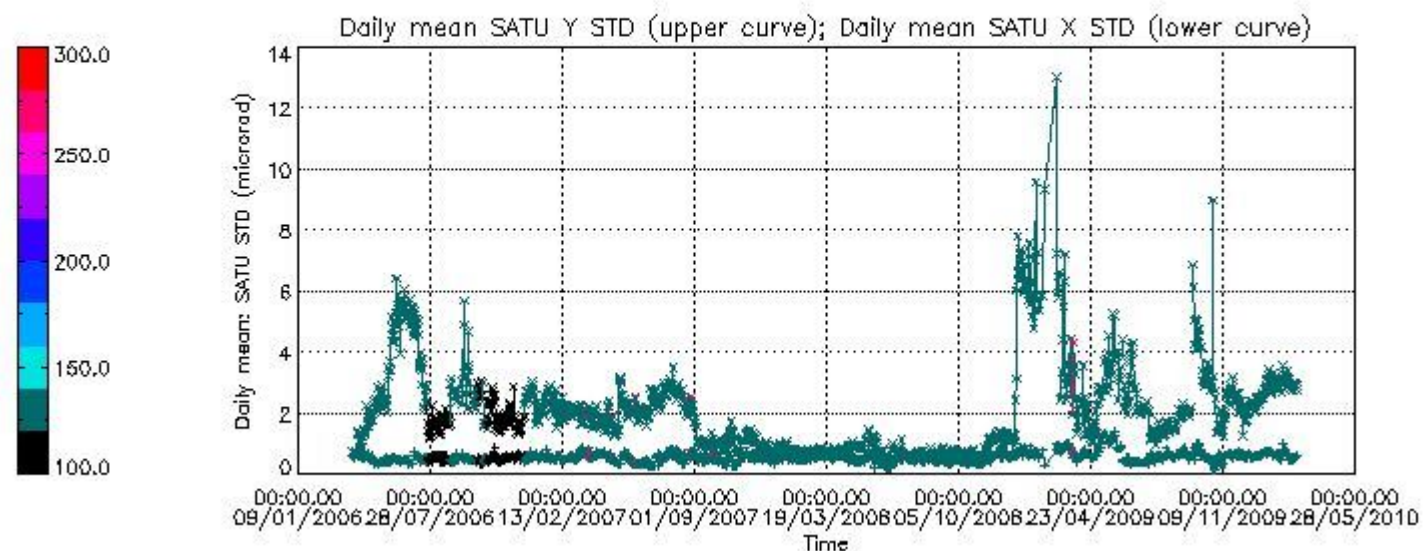

Number of data:	54250.	54250.	65100.	65100.

7.2.2 Trend of daily SATU NEA St. deviation since 1st April 2006 (dark limb)

The long term trend of the SATU 'X' and 'Y' standard deviations should be constant during the whole mission.

The colorbar represents the start tangent altitude (km) of the occultations.

Upper curve: STD of SATU Y axis
Lower curve: STD of SATU X axis

8. Auxiliary Data Files used for the production reported in section 2.4

The number reported in the third column indicates since which file (see list in section 2.4) the corresponding auxiliary file has been used. The fourth column is the date of those product files.

Type	Auxiliary Filename	Used since product	Used since product date
INST_PHYS_CHARACTERISTICS	GOM_INS_AXVIEC20091111_143220_20030716_120000_20500101_000000	1	02-MAR-2010 00:02:32
CALIBRATION_DATABASE	GOM_CAL_AXVIEC20100223_152102_20100221_000000_20500101_000000	1	02-MAR-2010 00:02:32
CALIBRATION_DATABASE	GOM_CAL_AXVIEC20100302_095607_20100228_000000_20500101_000000	86	02-MAR-2010 21:22:50
LEVEL-1B_PROC_CONFIG	GOM_PR1_AXVIEC20091111_145255_20020301_000000_20500101_000000	1	02-MAR-2010 00:02:32
STAR_CATALOGUE	GOM_CAT_AXVIEC20020121_161009_20020101_000000_20200101_000000	1	02-MAR-2010 00:02:32
STELLAR_SPECTRA_DATABANK	GOM_STS_AXVIEC20091111_151504_20020101_160000_20500101_000000	1	02-MAR-2010 00:02:32
ECMWF_FILE	AUX_ECF_AXNECM20100301_054113_20100301_210000_20100302_090000	1	02-MAR-2010 00:02:32
ECMWF_FILE	AUX_ECF_AXNECM20100301_172115_20100302_030000_20100302_150000	42	02-MAR-2010 03:23:43
ECMWF_FILE	AUX_ECA_AXNECM20100302_052113_20100301_210000_20100302_090000	64	02-MAR-2010 05:04:19
ECMWF_FILE	AUX_ECF_AXNECM20100302_052114_20100302_210000_20100303_090000	86	02-MAR-2010 21:22:50
OPTIONAL_ECMWF_FILE	MISSING	1	02-MAR-2010 00:02:32
ORBIT_DATA_FILE	DOR_NAV_OPNPDE20100301_224438_000057382087_00201_41838_9858.N1	1	02-MAR-2010 00:02:32
ORBIT_DATA_FILE	DOR_NAV_OPNPDE20100302_002535_000057382087_00202_41839_9859.N1	5	02-MAR-2010 00:29:33
ORBIT_DATA_FILE	AUX_FPO_AXVPDS20100301_220857_20100301_193831_20100311_210445	27	02-MAR-2010 02:10:10
ORBIT_DATA_FILE	DOR_NAV_OPNPDE20100302_032055_000057382087_00204_41841_9861.N1	42	02-MAR-2010 03:23:43
ORBIT_DATA_FILE	AUX_FPO_AXVPDS20100301_220857_20100301_193831_20100311_210445	64	02-MAR-2010 05:04:19
ORBIT_DATA_FILE	DOR_NAV_OPNPDE20100302_210333_000038252087_00215_41852_9863.N1	86	02-MAR-2010 21:22:50
ORBIT_DATA_FILE	DOR_NAV_OPNPDE20100302_221237_000057382087_00215_41852_9864.N1	97	02-MAR-2010 22:17:27
ORBIT_DATA_FILE	DOR_NAV_OPNPDE20100302_235334_000057382087_00216_41853_9865.N1	119	02-MAR-2010 23:58:03