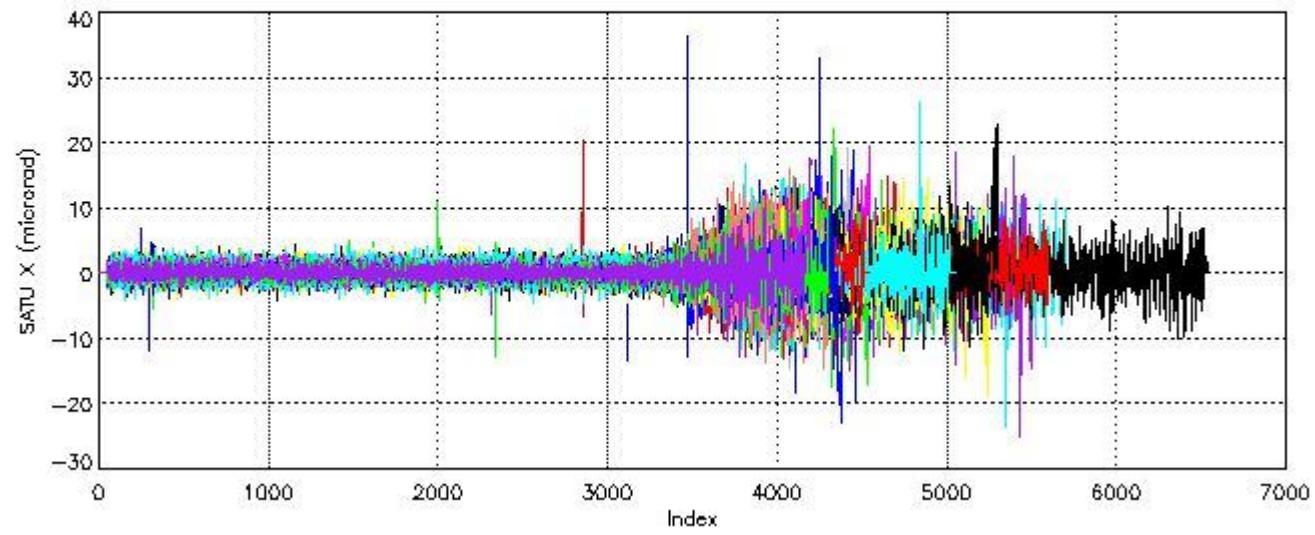

7.2 Statistics on SATU Noise Equivalent Angle (NEA) for DARK (D) and BRIGHT (B) products above 105 kms

The Star Acquisition and Tracking Unit (it is the CCD that tracks the star while it is occulted) Noise Equivalent Angle consists of the statistical angular variation of the SATU data above the atmosphere.

Statistics (in microradians) above 105 km are computed for every occultation, giving four values per occultation: one in the 'X' direction and one in the 'Y' direction for dark and bright limbs. A mean value per day in every direction and limb is calculated and monitored in order to assess instrument performance in terms of star pointing.

7.2.1 SATU NEA Statistics (table)

Statistics	SATU X (D)	SATU Y (D)	SATU X (B)	SATU Y (B)
Mean:	0.19311	-0.28214	0.17876	-0.11457
St. deviation:	0.58276	2.7562	0.71493	2.9189
Maximum:	6.7000	22.900	8.5000	11.700
Minimum:	-12.000	-14.400	-5.7000	-16.400