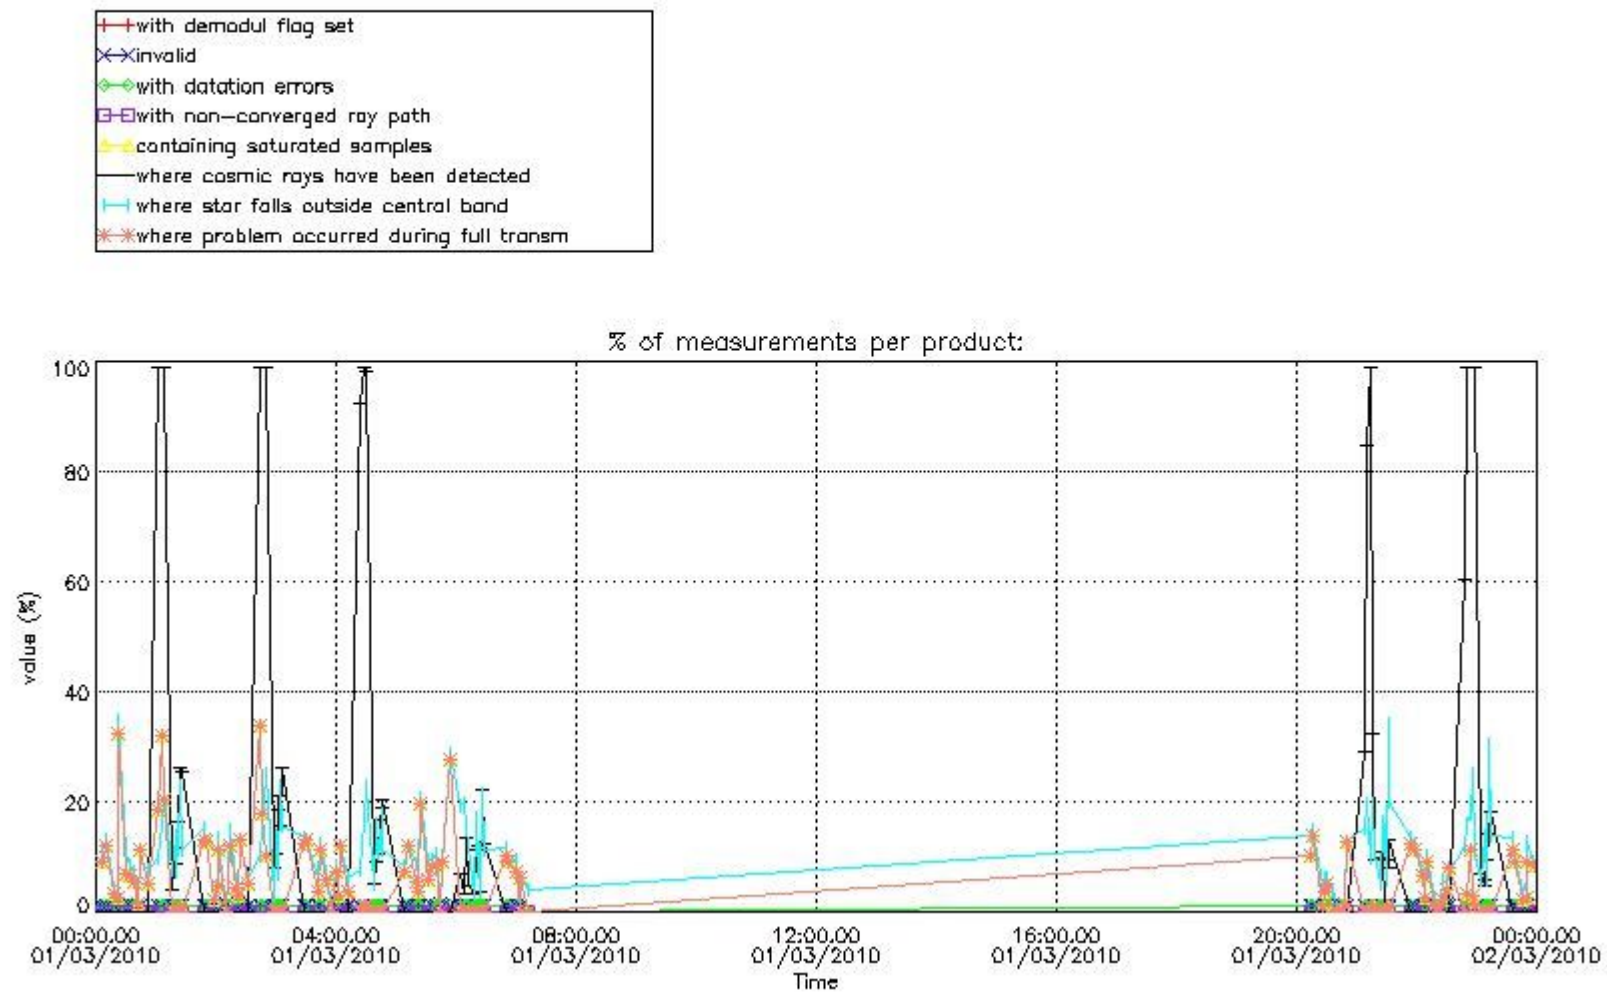

5. Demodulation flag and quality information monitoring

In this section it is presented the modulation information extracted from the pcd (product confidence data) at measurement level and information extracted from the Quality Summary dataset. Only products without errors (error flag in the MPH set to "0") are used.

5.1 Percentage of products during reporting period with:

At least one measurement with demodulation flag set:	27.6119 %
Reference spectrum computed from DB:	0.00000 %
Reference spectrum with small number of measurements:	0.00000 %
SATU data not used:	0.00000 %

5.2 Plot quality information per product (time dependant)

5.3 Plot quality information per product (world map)