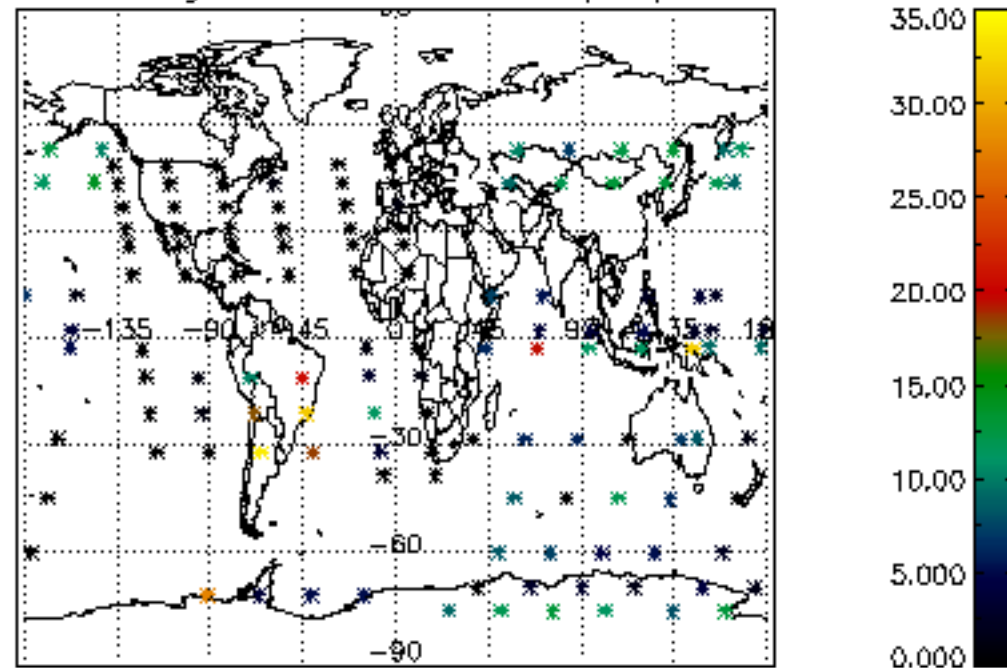

Percentage of cosmic ray hits per profile

Percentage of datation errors per profile

Percentage of star falling outside central band per profile

Percentage of saturation errors per profile

Tangent altitude at which the star is lost