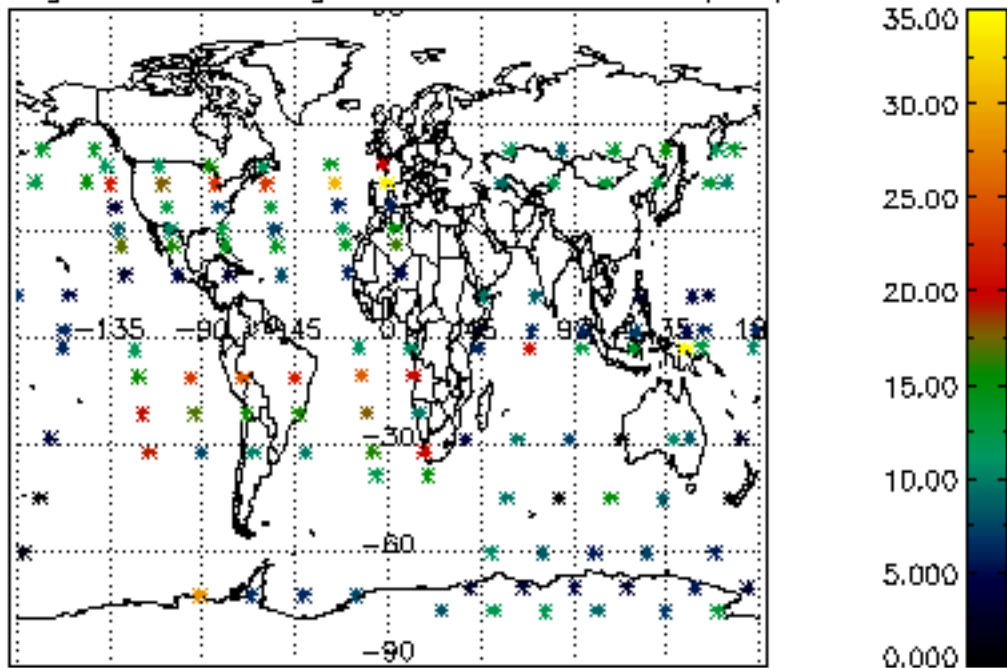

Percentage of star falling outside central band per profile