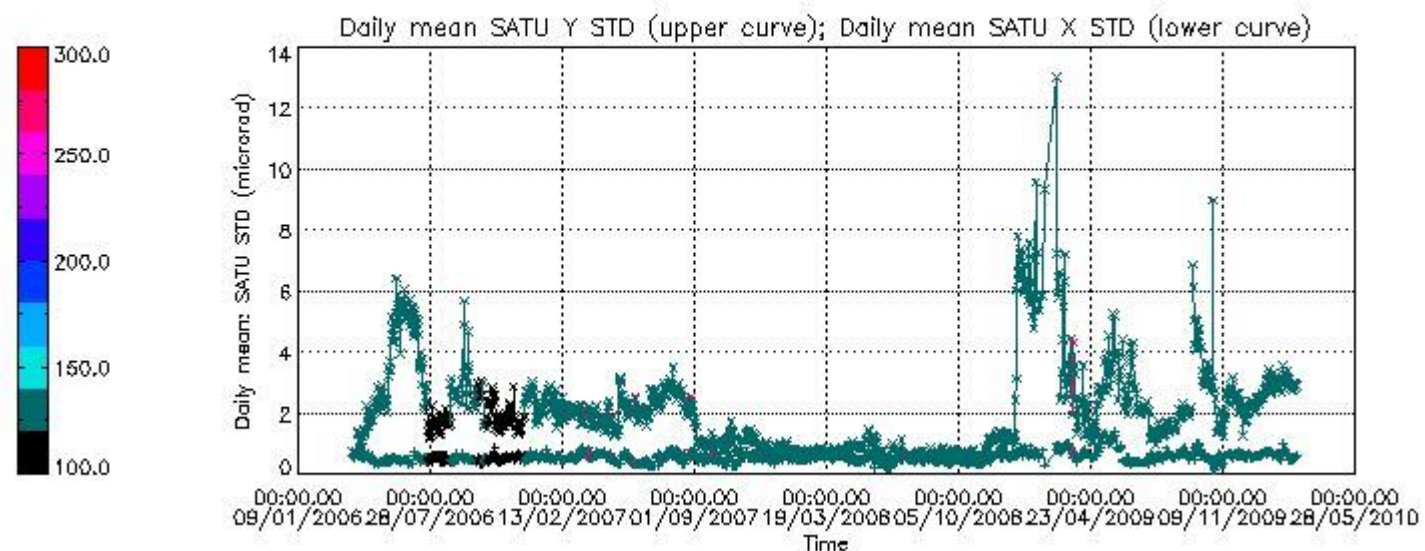

Number of data:	59400.	59400.	75650.	75650.

7.2.2 Trend of daily SATU NEA St. deviation since 1st April 2006 (dark limb)

The long term trend of the SATU 'X' and 'Y' standard deviations should be constant during the whole mission.

The colorbar represents the start tangent altitude (km) of the occultations.

Upper curve: STD of SATU Y axis
Lower curve: STD of SATU X axis

8. Auxiliary Data Files used for the production reported in section 2.4

The number reported in the third column indicates since which file (see list in section 2.4) the corresponding auxiliary file has been used. The fourth column is the date of those product files.

Type	Auxiliary Filename	Used since product	Used since product date
INST_PHYS_CHARACTERISTICS	GOM_INS_AXVIEC20091111_143220_20030716_120000_20500101_000000	1	01-MAR-2010 00:06:44
CALIBRATION_DATABASE	GOM_CAL_AXVIEC20100223_152102_20100221_000000_20500101_000000	1	01-MAR-2010 00:06:44
LEVEL-1B_PROC_CONFIG	GOM_PR1_AXVIEC20091111_145255_20020301_000000_20500101_000000	1	01-MAR-2010 00:06:44
STAR_CATALOGUE	GOM_CAT_AXVIEC20020121_161009_20020101_000000_20200101_000000	1	01-MAR-2010 00:06:44
STELLAR_SPECTRA_DATABANK	GOM_STS_AXVIEC20091111_151504_20020101_160000_20500101_000000	1	01-MAR-2010 00:06:44
ECMWF_FILE	AUX_ECF_AXNECM20100228_054113_20100228_210000_20100301_090000	1	01-MAR-2010 00:06:44
ECMWF_FILE	AUX_ECF_AXNECM20100228_171902_20100301_030000_20100301_150000	43	01-MAR-2010 03:39:30
ECMWF_FILE	AUX_ECA_AXNECM20100301_052113_20100228_210000_20100301_090000	67	01-MAR-2010 05:36:02
ECMWF_FILE	AUX_ECA_AXNECM20100301_172114_20100301_090000_20100301_210000	88	01-MAR-2010 20:13:53
ECMWF_FILE	AUX_ECF_AXNECM20100301_052114_20100301_150000_20100302_030000	98	01-MAR-2010 20:58:32
ECMWF_FILE	AUX_ECF_AXNECM20100301_054113_20100301_210000_20100302_090000	120	01-MAR-2010 22:48:57
OPTIONAL_ECMWF_FILE	MISSING	1	01-MAR-2010 00:06:44
ORBIT_DATA_FILE	DOR_NAV_OPNPDE20100228_231639_000057382087_00187_41824_9852.N1	1	01-MAR-2010 00:06:44
ORBIT_DATA_FILE	AUX_FPO_AXVPDS20100228_223655_20100228_182932_20100310_213622	12	01-MAR-2010 01:02:53
ORBIT_DATA_FILE	DOR_NAV_OPNPDE20100301_033659_000066952087_00190_41827_9854.N1	43	01-MAR-2010 03:39:30
ORBIT_DATA_FILE	AUX_FPO_AXVPDS20100228_223655_20100228_182932_20100310_213622	67	01-MAR-2010 05:36:02
ORBIT_DATA_FILE	DOR_NAV_OPNPDE20100301_195436_000035072087_00200_41837_9856.N1	88	01-MAR-2010 20:13:53
ORBIT_DATA_FILE	DOR_NAV_OPNPDE20100301_205822_000060572087_00200_41837_9857.N1	98	01-MAR-2010 20:58:32
ORBIT_DATA_FILE	DOR_NAV_OPNPDE20100301_224438_000057382087_00201_41838_9858.N1	120	01-MAR-2010 22:48:57