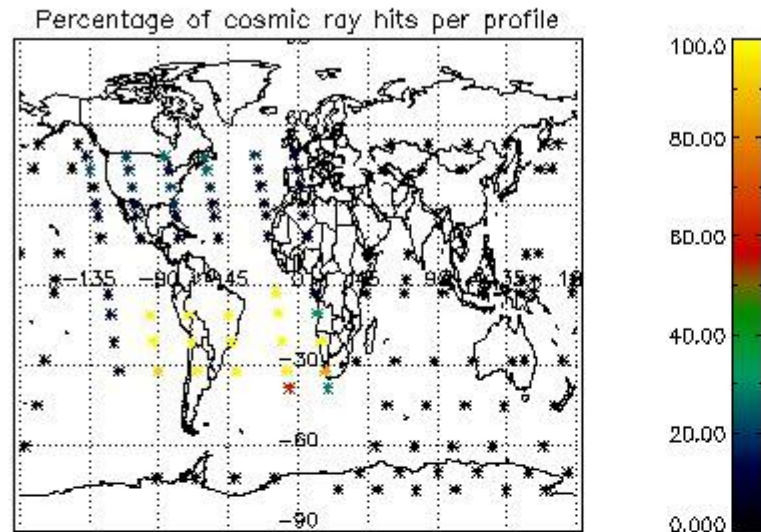

6. Statistics and plot of tangent altitude of the last measurement (DARK & BRIGHT products without errors)

6.1 Statistics on tangent altitude lost:

Statistics	DARK	BRIGHT	TWILIGHT
Mean:	15.242	19.123	NaN
St. deviation:	4.1548	4.5095	NaN
Maximum:	22.881	29.256	NaN
Minimum:	2.7441	3.4636	NaN
Number of data:	59.000	75.000	NaN

6.2 Plot for DARK limb products