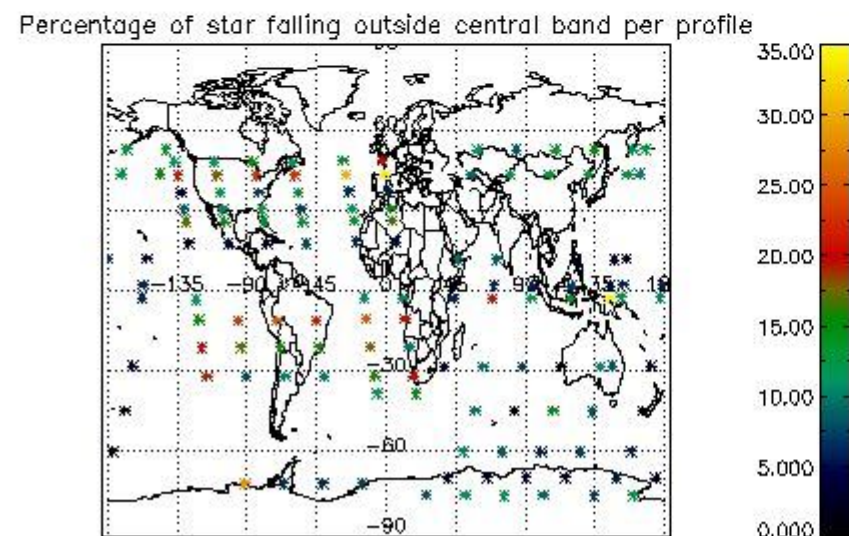

6. Statistics and plot of tangent altitude of the last measurement (DARK & BRIGHT products without errors)

6.1 Statistics on tangent altitude lost:

Statistics	DARK	BRIGHT	TWILIGHT
Mean:	15.242	19.123	NaN
St. deviation:	4.1548	4.5095	NaN
Maximum:	22.881	29.256	NaN
Minimum:	2.7441	3.4636	NaN
Number of data:	59.000	75.000	NaN

6.2 Plot for DARK limb products