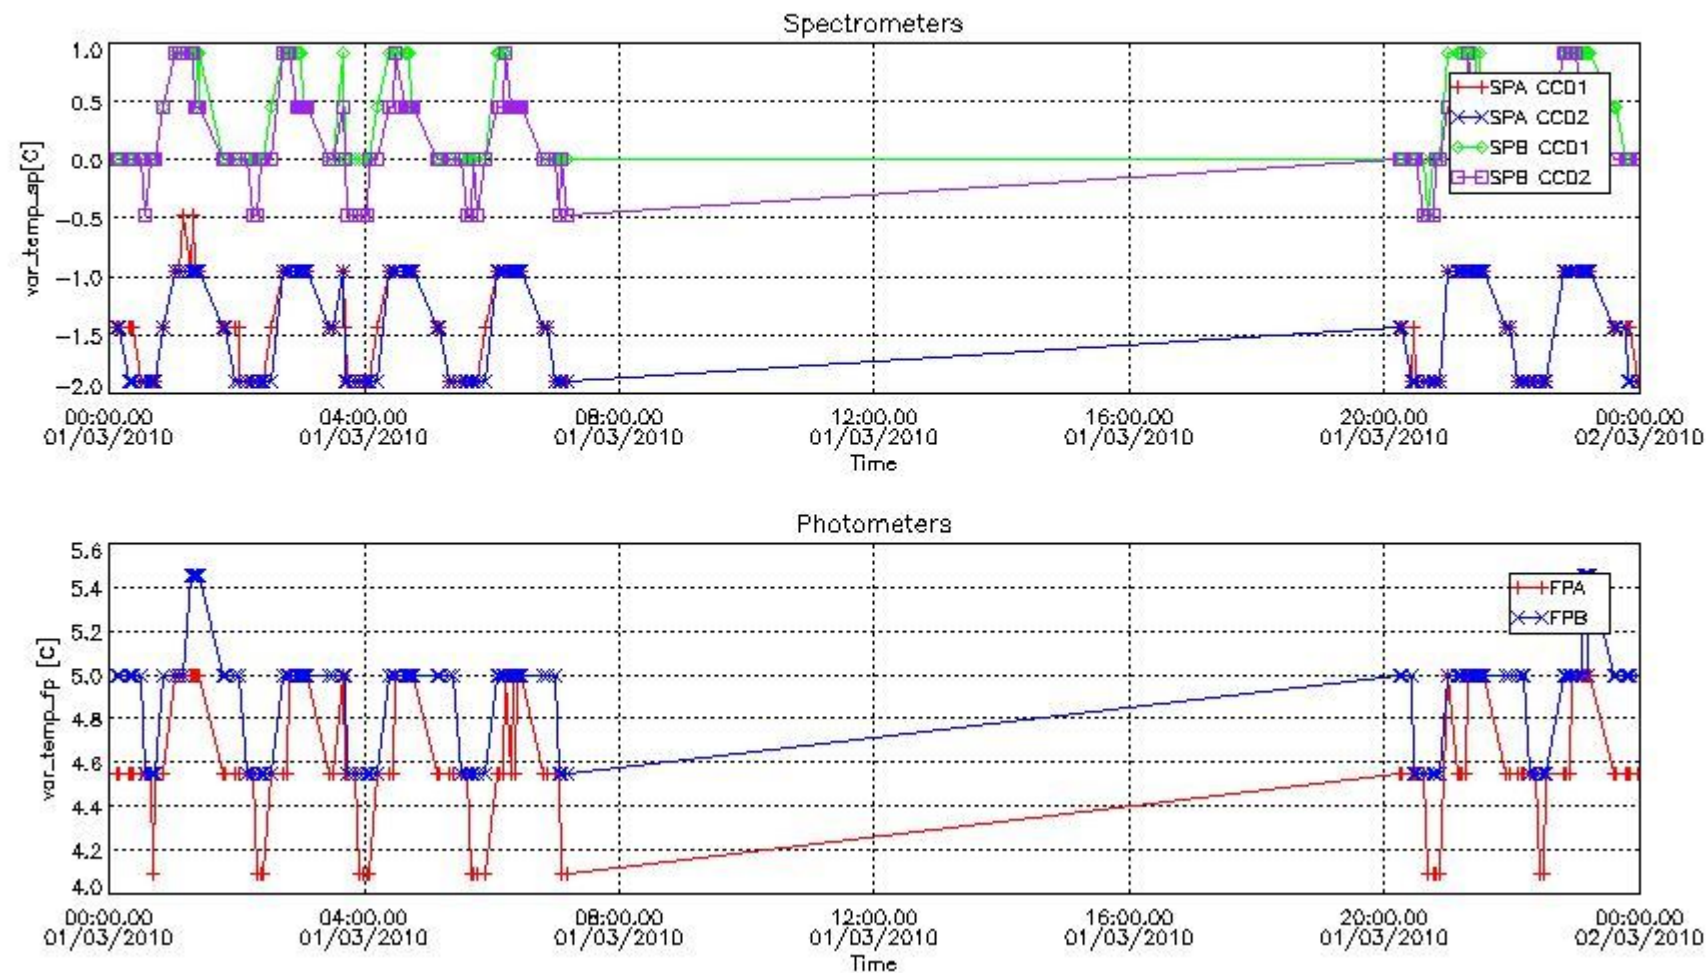

129	GOM_TRA_1PNPDE20100301_231157_000000532087_00202_41839_2857.N1	01-MAR-2010 23:11:57	Dark	52.500	26	Gam Cru	1.6240	2900.0	105	41839	No
130	GOM_TRA_1PNPDE20100301_231322_000000472087_00202_41839_2858.N1	01-MAR-2010 23:13:22	Dark	46.500	64	Gam Cen	2.2000	10600.	93	41839	No
131	GOM_TRA_1PNPDE20100301_233505_000000452087_00202_41839_2859.N1	01-MAR-2010 23:35:05	Bright	44.500	22	32Alp Leo	1.3600	15200.	89	41839	No
132	GOM_TRA_1PNPDE20100301_233741_000000452087_00202_41839_2860.N1	01-MAR-2010 23:37:41	Bright	44.500	51	41Gam1Leo	2.0100	4500.0	89	41839	No
133	GOM_TRA_1PNPDE20100301_234634_000000442087_00202_41839_2861.N1	01-MAR-2010 23:46:34	Bright	43.500	174	52Psi UMa	3.0040	4400.0	87	41839	No
134	GOM_TRA_1PNPDE20100301_234920_000000422087_00202_41839_2862.N1	01-MAR-2010 23:49:20	Bright	41.500	82	48Bet UMa	2.3650	10600.	83	41839	No
135	GOM_TRA_1PNPDE20100301_235041_000000442087_00202_41839_2863.N1	01-MAR-2010 23:50:41	Bright	43.500	36	50Alp UMa	1.8000	6300.0	87	41839	No
136	GOM_TRA_1PNPDE20100301_235751_000000422087_00202_41839_2864.N1	01-MAR-2010 23:57:51	Bright	42.000	60	7Bet UMi	2.0810	3950.0	84	41839	No

3. Plot of GOMOS spectrometers and photometers temperatures from level 1b data

4. Overview of dark signal processing per product

The Dark Charge (DC) is a temperature-dependant signal added to the useful measurements and it is therefore subtracted from them during the processing. There are two phenomena that produce a continuous increase of the DC: the "hot pixels" (a pixel is "hot" when its DC exceeds by a significant amount its value measured on ground at the same temperature) and the "Random Telegraphic Signal" (abrupt change positive or negative of the CCD pixel signal, random in time, affecting only the DC part of the signal and not the photon generated signal).

In this section a list of products that did not use the Dark Sky Area (DSA) observation for the DC computation is given. It is also provided the mean DC plot per product for dark limb products with no error flag set.

4.1 These products did not use the DSA observation for DC computation:

Product name	DC information
GOM_TRA_1PNPDE20100301_201353_000000442087_00200_41837_2801.N1	DC map used
GOM_TRA_1PNPDE20100301_201630_000000472087_00200_41837_2802.N1	DC map used