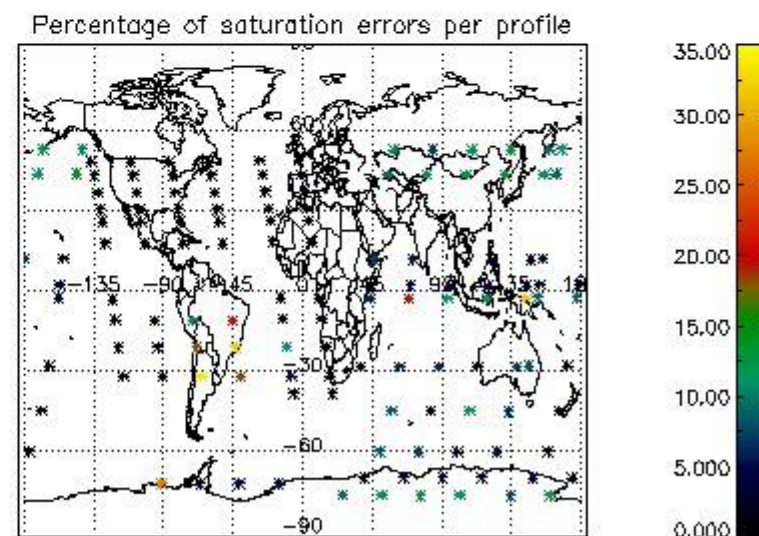

6. Statistics and plot of tangent altitude of the last measurement (DARK & BRIGHT products without errors)

6.1 Statistics on tangent altitude lost:

Statistics	DARK	BRIGHT	TWILIGHT
Mean:	15.242	19.123	NaN
St. deviation:	4.1548	4.5095	NaN
Maximum:	22.881	29.256	NaN
Minimum:	2.7441	3.4636	NaN
Number of data:	59.000	75.000	NaN

6.2 Plot for DARK limb products