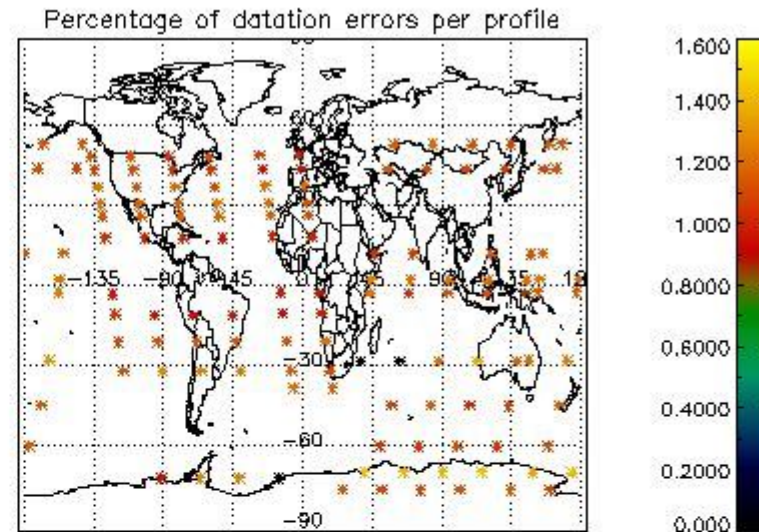

6. Statistics and plot of tangent altitude of the last measurement (DARK & BRIGHT products without errors)

6.1 Statistics on tangent altitude lost:

Statistics	DARK	BRIGHT	TWILIGHT
Mean:	15.242	19.123	NaN
St. deviation:	4.1548	4.5095	NaN
Maximum:	22.881	29.256	NaN
Minimum:	2.7441	3.4636	NaN
Number of data:	59.000	75.000	NaN

6.2 Plot for DARK limb products