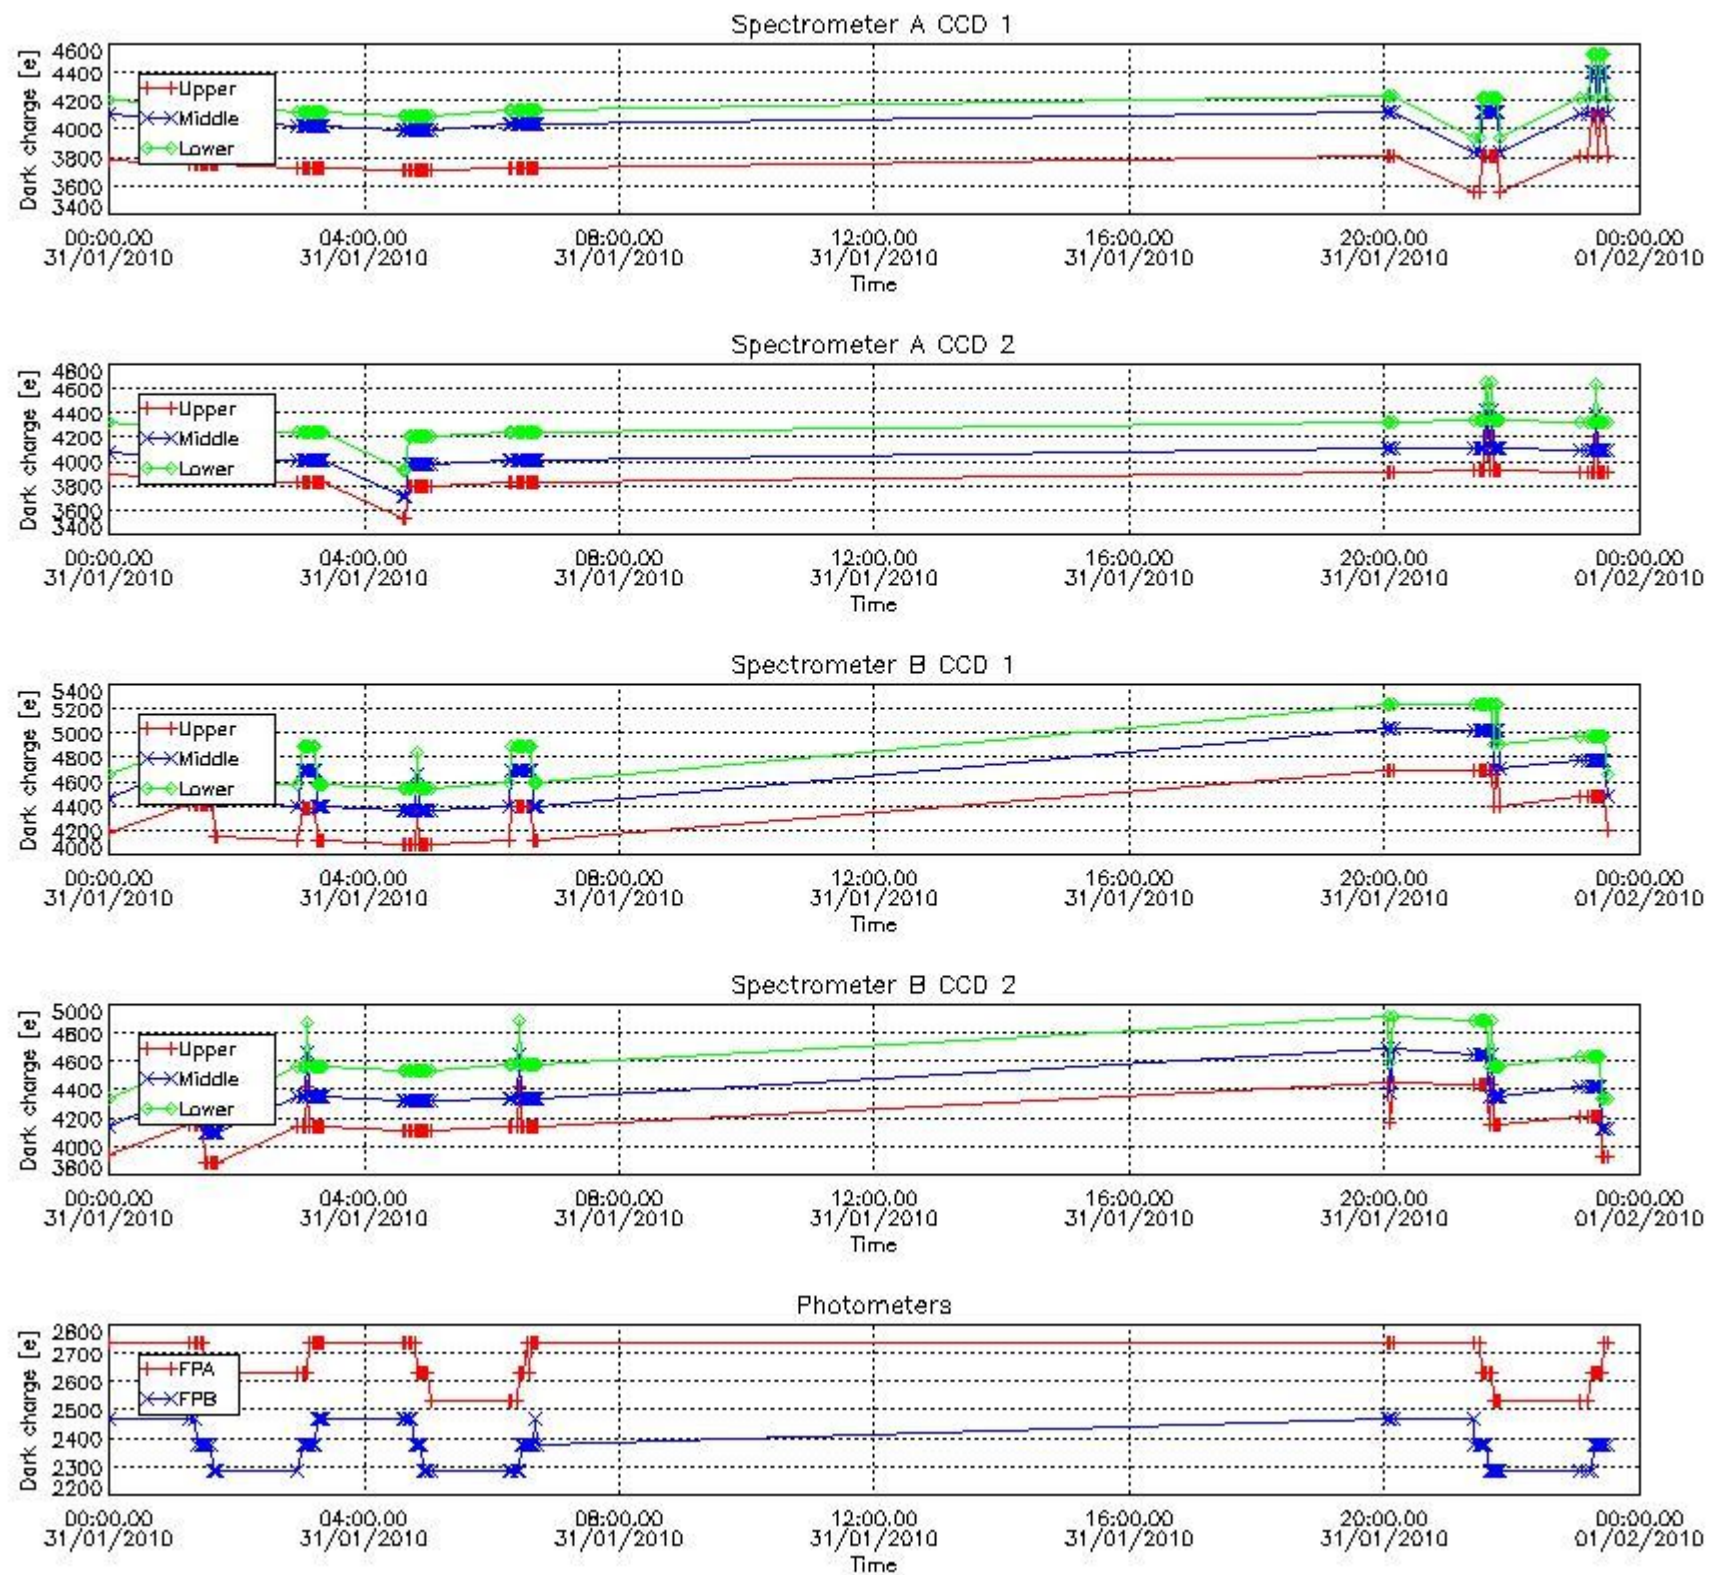

GOM_TRA_1PNPDE20100131_210959_000000452086_00286_41422_7938.N1	DC map used
GOM_TRA_1PNPDE20100131_211207_000000542086_00286_41422_7939.N1	DC map used

4.2 Plot of mean dark charges per product: only products in DARK limb conditions without errors are used

5. Demodulation flag and quality information monitoring

In this section it is presented the modulation information extracted from the pcd (product confidence data) at measurement level and information extracted from the Quality Summary dataset. Only products without errors (error flag in the MPH set to "0") are used.