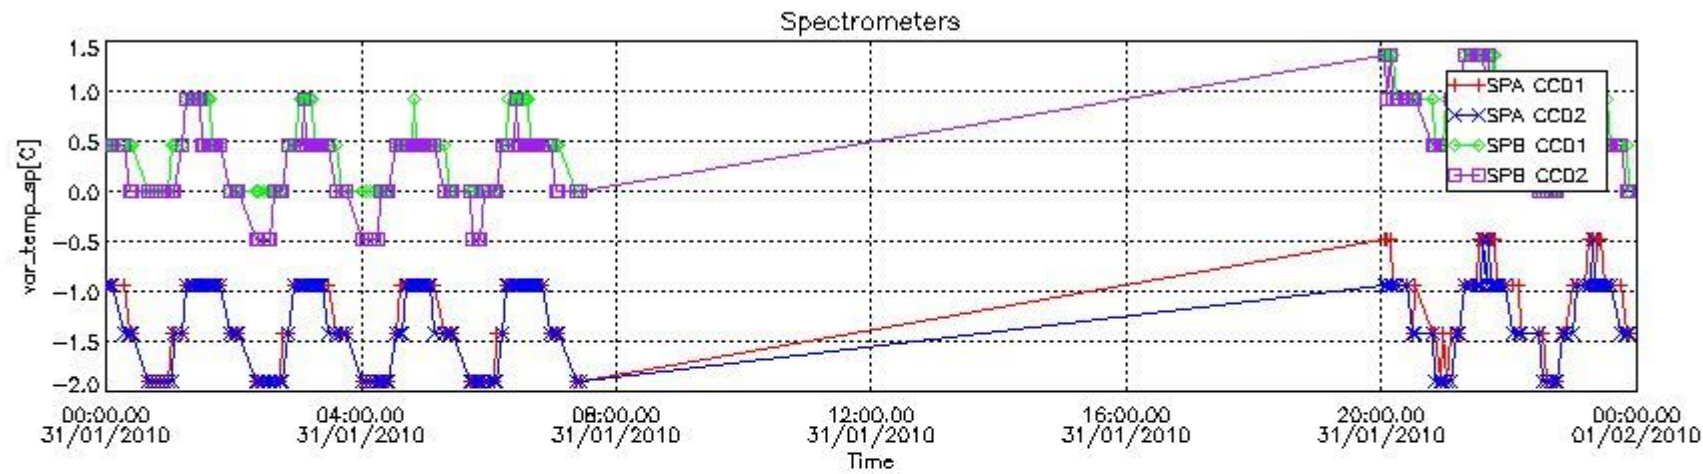

4. Overview of dark signal processing per product

The Dark Charge (DC) is a temperature-dependant signal added to the useful measurements and it is therefore subtracted from them during the processing. There are two phenomena that produce a continuous increase of the DC: the "hot pixels" (a pixel is "hot" when its DC exceeds by a significant amount its value measured on ground at the same temperature) and the "Random Telegraphic Signal" (abrupt change positive or negative of the CCD pixel signal, random in time, affecting only the DC part of the signal and not the photon generated signal).

In this section a list of products that did not use the Dark Sky Area (DSA) observation for the DC computation is given. It is also provided the mean DC plot per product for dark limb products with no error flag set.

4.1 These products did not use the DSA observation for DC computation:

Product name	DC information
GOM_TRA_1PNPDE20100131_200345_000000452086_00286_41422_7924.N1	DC map used
GOM_TRA_1PNPDE20100131_200530_000000392086_00286_41422_7925.N1	DC map used
GOM_TRA_1PNPDE20100131_200801_000000432086_00286_41422_7926.N1	DC map used
GOM_TRA_1PNPDE20100131_201007_000000412086_00286_41422_7927.N1	DC map used
GOM_TRA_1PNPDE20100131_201429_000000422086_00286_41422_7928.N1	DC map used
GOM_TRA_1PNPDE20100131_202315_000000482086_00286_41422_7929.N1	DC map used
GOM_TRA_1PNPDE20100131_202903_000000392086_00286_41422_7930.N1	DC map used
GOM_TRA_1PNPDE20100131_203058_000000542086_00286_41422_7931.N1	DC map used
GOM_TRA_1PNPDE20100131_204710_000000322086_00286_41422_7932.N1	DC map used
GOM_TRA_1PNPDE20100131_205017_000000422086_00286_41422_7933.N1	DC map used
GOM_TRA_1PNPDE20100131_205459_000000372086_00286_41422_7934.N1	DC map used
GOM_TRA_1PNPDE20100131_205809_000000362086_00286_41422_7935.N1	DC map used
GOM_TRA_1PNPDE20100131_210147_000000382086_00286_41422_7936.N1	DC map used
GOM_TRA_1PNPDE20100131_210449_000000292086_00286_41422_7937.N1	DC map used