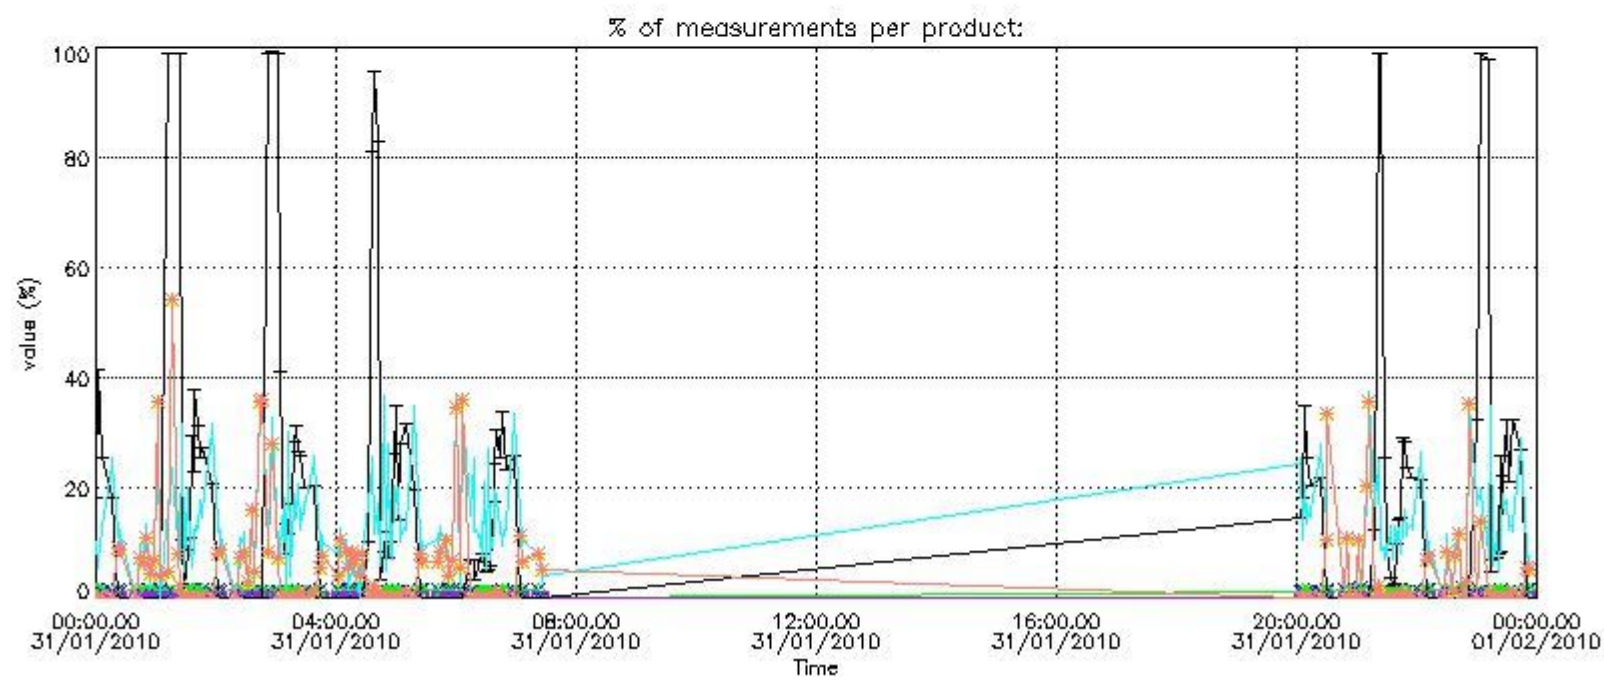

5.1 Percentage of products during reporting period with:

At least one measurement with demodulation flag set:	38.6905 %
Reference spectrum computed from DB:	0.00000 %
Reference spectrum with small number of measurements:	0.00000 %
SATU data not used:	0.00000 %

5.2 Plot quality information per product (time dependant)

5.3 Plot quality information per product (world map)