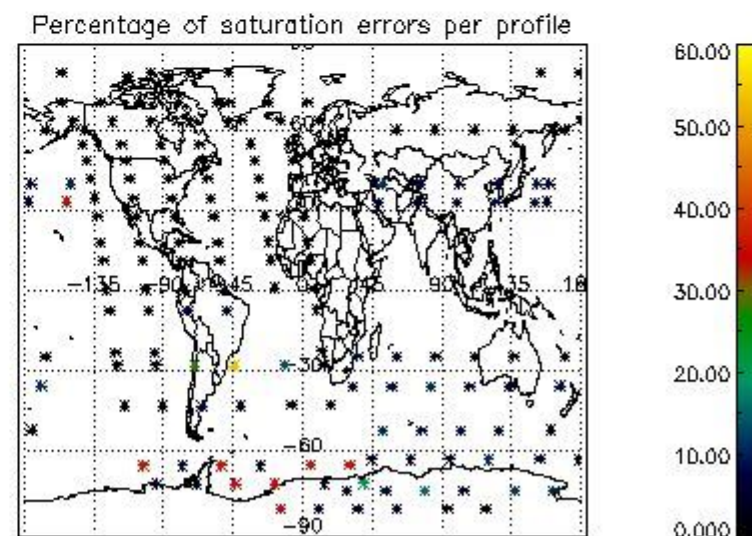

5. Demodulation flag and quality information monitoring

In this section it is presented the modulation information extracted from the pcd (product confidence data) at measurement level and information extracted from the Quality Summary dataset. Only products without errors (error flag in the MPH set to "0") are used.

5.1 Percentage of products during reporting period with:

At least one measurement with demodulation flag set:	38.6905 %
Reference spectrum computed from DB:	0.00000 %
Reference spectrum with small number of measurements:	0.00000 %
SATU data not used:	0.00000 %

5.2 Plot quality information per product (time dependant)

5.3 Plot quality information per product (world map)