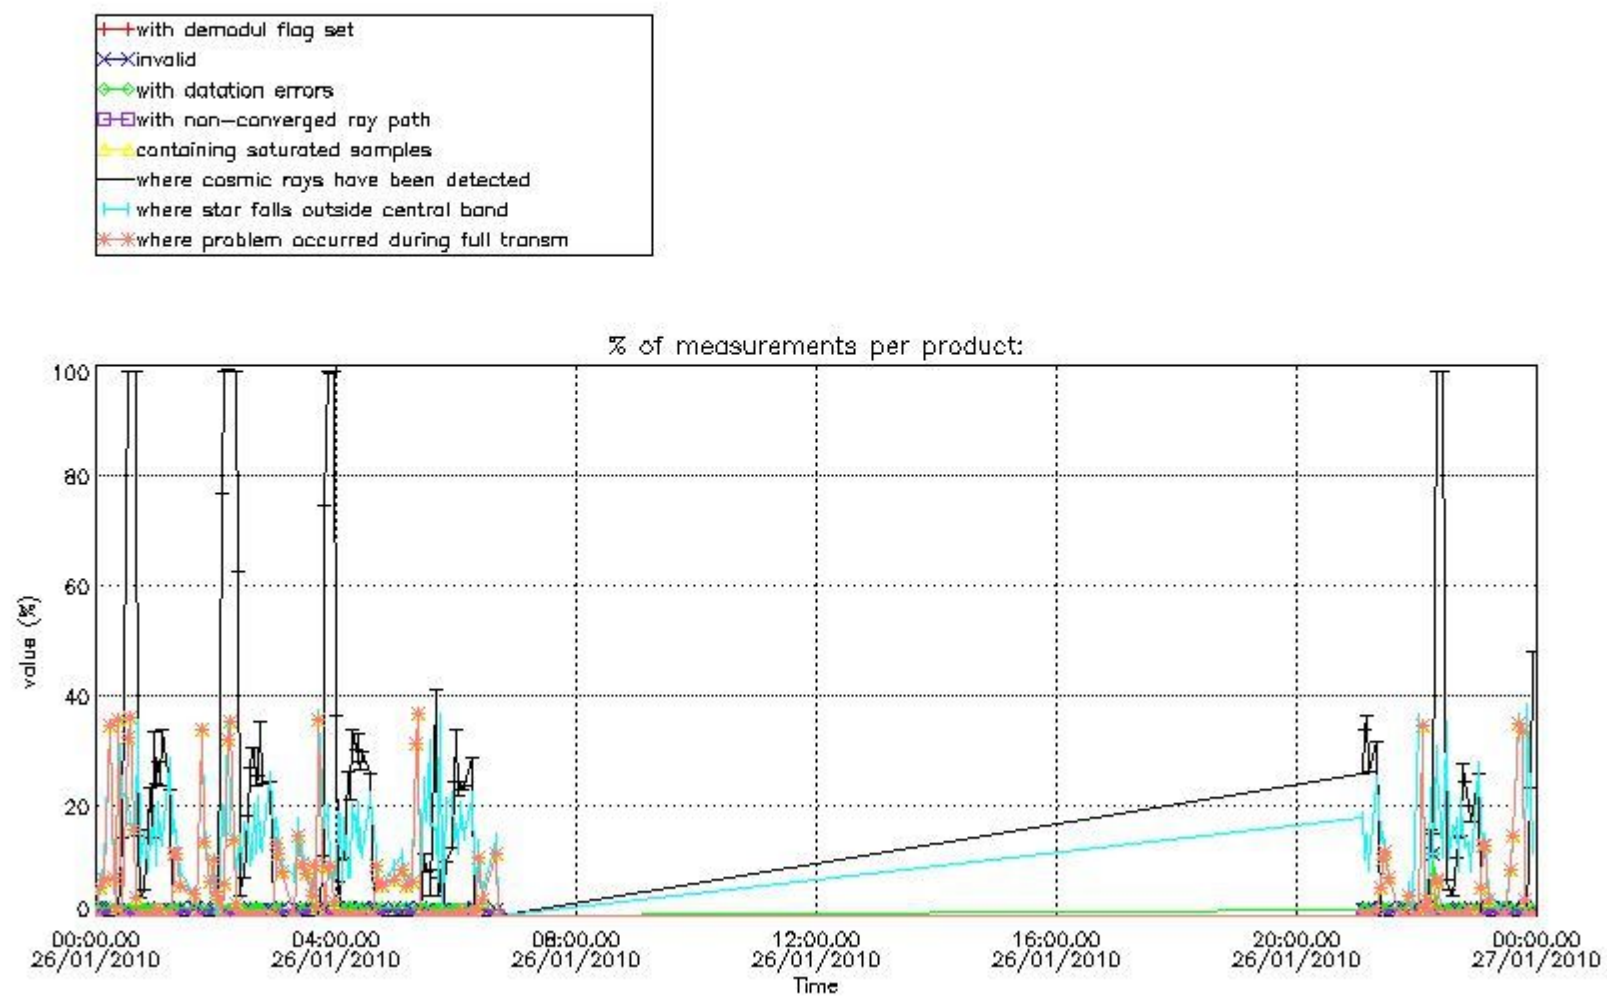

At least one measurement with demodulation flag set:	38.0952 %
Reference spectrum computed from DB:	0.00000 %
Reference spectrum with small number of measurements:	0.00000 %
SATU data not used:	0.00000 %

5.2 Plot quality information per product (time dependant)

5.3 Plot quality information per product (world map)