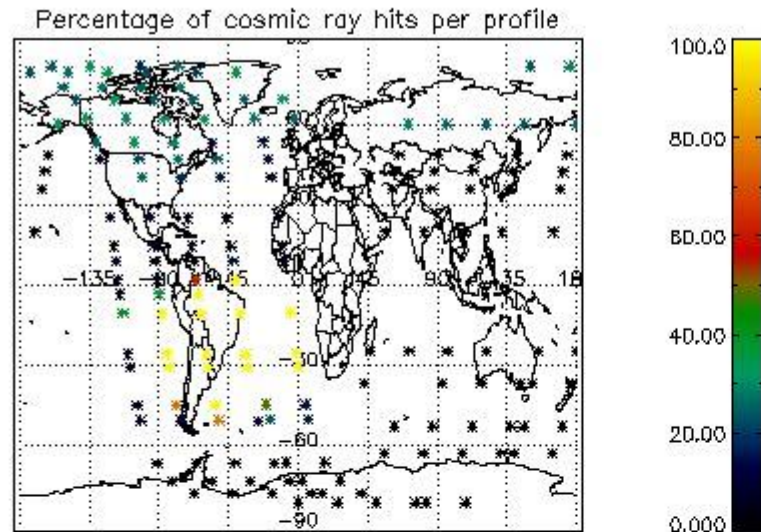

6. Statistics and plot of tangent altitude of the last measurement (DARK & BRIGHT products without errors)

6.1 Statistics on tangent altitude lost:

Statistics	DARK	BRIGHT	TWILIGHT
Mean:	14.218	17.149	NaN
St. deviation:	4.6261	6.8455	NaN
Maximum:	23.157	32.511	NaN
Minimum:	2.9749	3.6910	NaN
Number of data:	57.000	72.000	NaN

6.2 Plot for DARK limb products