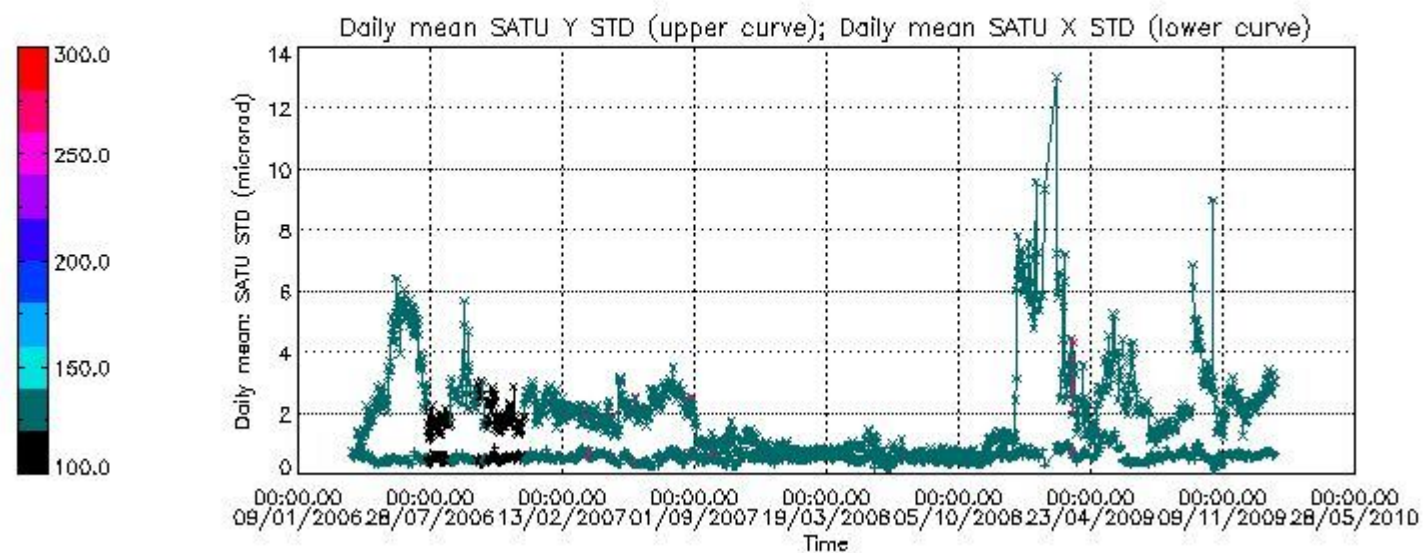

Number of data:	53300.	53300.	64250.	64250.

7.2.2 Trend of daily SATU NEA St. deviation since 1st April 2006 (dark limb)

The long term trend of the SATU 'X' and 'Y' standard deviations should be constant during the whole mission.

The colorbar represents the start tangent altitude (km) of the occultations.

Upper curve: STD of SATU Y axis

Lower curve: STD of SATU X axis

8. Auxiliary Data Files used for the production reported in section 2.4

The number reported in the third column indicates since which file (see list in section 2.4) the corresponding auxiliary file has been used. The fourth column is the date of those product files.

Type	Auxiliary Filename	Used since product	Used since product date
INST_PHYS_CHARACTERISTICS	GOM_INS_AXVIEC20091111_143220_20030716_120000_20500101_000000	1	26-JAN-2010 00:00:18
CALIBRATION_DATABASE	GOM_CAL_AXVIEC20100120_153031_20100118_000000_20500101_000000	1	26-JAN-2010 00:00:18
LEVEL-1B_PROC_CONFIG	GOM_PR1_AXVIEC20091111_145255_20020301_000000_20500101_000000	1	26-JAN-2010 00:00:18
STAR_CATALOGUE	GOM_CAT_AXVIEC20020121_161009_20020101_000000_20200101_000000	1	26-JAN-2010 00:00:18
STELLAR_SPECTRA_DATABANK	GOM_STS_AXVIEC20091111_151504_20020101_160000_20500101_000000	1	26-JAN-2010 00:00:18
ECMWF_FILE	AUX_ECF_AXNECM20100125_062111_20100125_210000_20100126_090000	1	26-JAN-2010 00:00:18
ECMWF_FILE	AUX_ECF_AXNECM20100125_175849_20100126_030000_20100126_150000	62	26-JAN-2010 03:21:30
ECMWF_FILE	AUX_ECA_AXNECM20100126_060114_20100125_210000_20100126_090000	93	26-JAN-2010 05:02:06
ECMWF_FILE	AUX_ECF_AXNECM20100126_062114_20100126_210000_20100127_090000	124	26-JAN-2010 21:05:12
OPTIONAL_ECMWF_FILE	MISSING	1	26-JAN-2010 00:00:18
ORBIT_DATA_FILE	DOR_NAV_OPNPDE20100125_224404_000057382086_00201_41337_9640.N1	1	26-JAN-2010 00:00:18
ORBIT_DATA_FILE	DOR_NAV_OPNPDE20100126_002501_000054192086_00202_41338_9641.N1	9	26-JAN-2010 00:27:40
ORBIT_DATA_FILE	AUX_FPO_AXVPDS20100125_235006_20100125_193833_20100204_210446	38	26-JAN-2010 02:06:39
ORBIT_DATA_FILE	DOR_NAV_OPNPDE20100126_210258_000038252086_00215_41351_9645.N1	124	26-JAN-2010 21:05:12
ORBIT_DATA_FILE	DOR_NAV_OPNPDE20100126_221203_000057382086_00215_41351_9646.N1	142	26-JAN-2010 22:15:33
ORBIT_DATA_FILE	DOR_NAV_OPNPDE20100126_235300_000057382086_00216_41352_9647.N1	170	26-JAN-2010 23:56:09