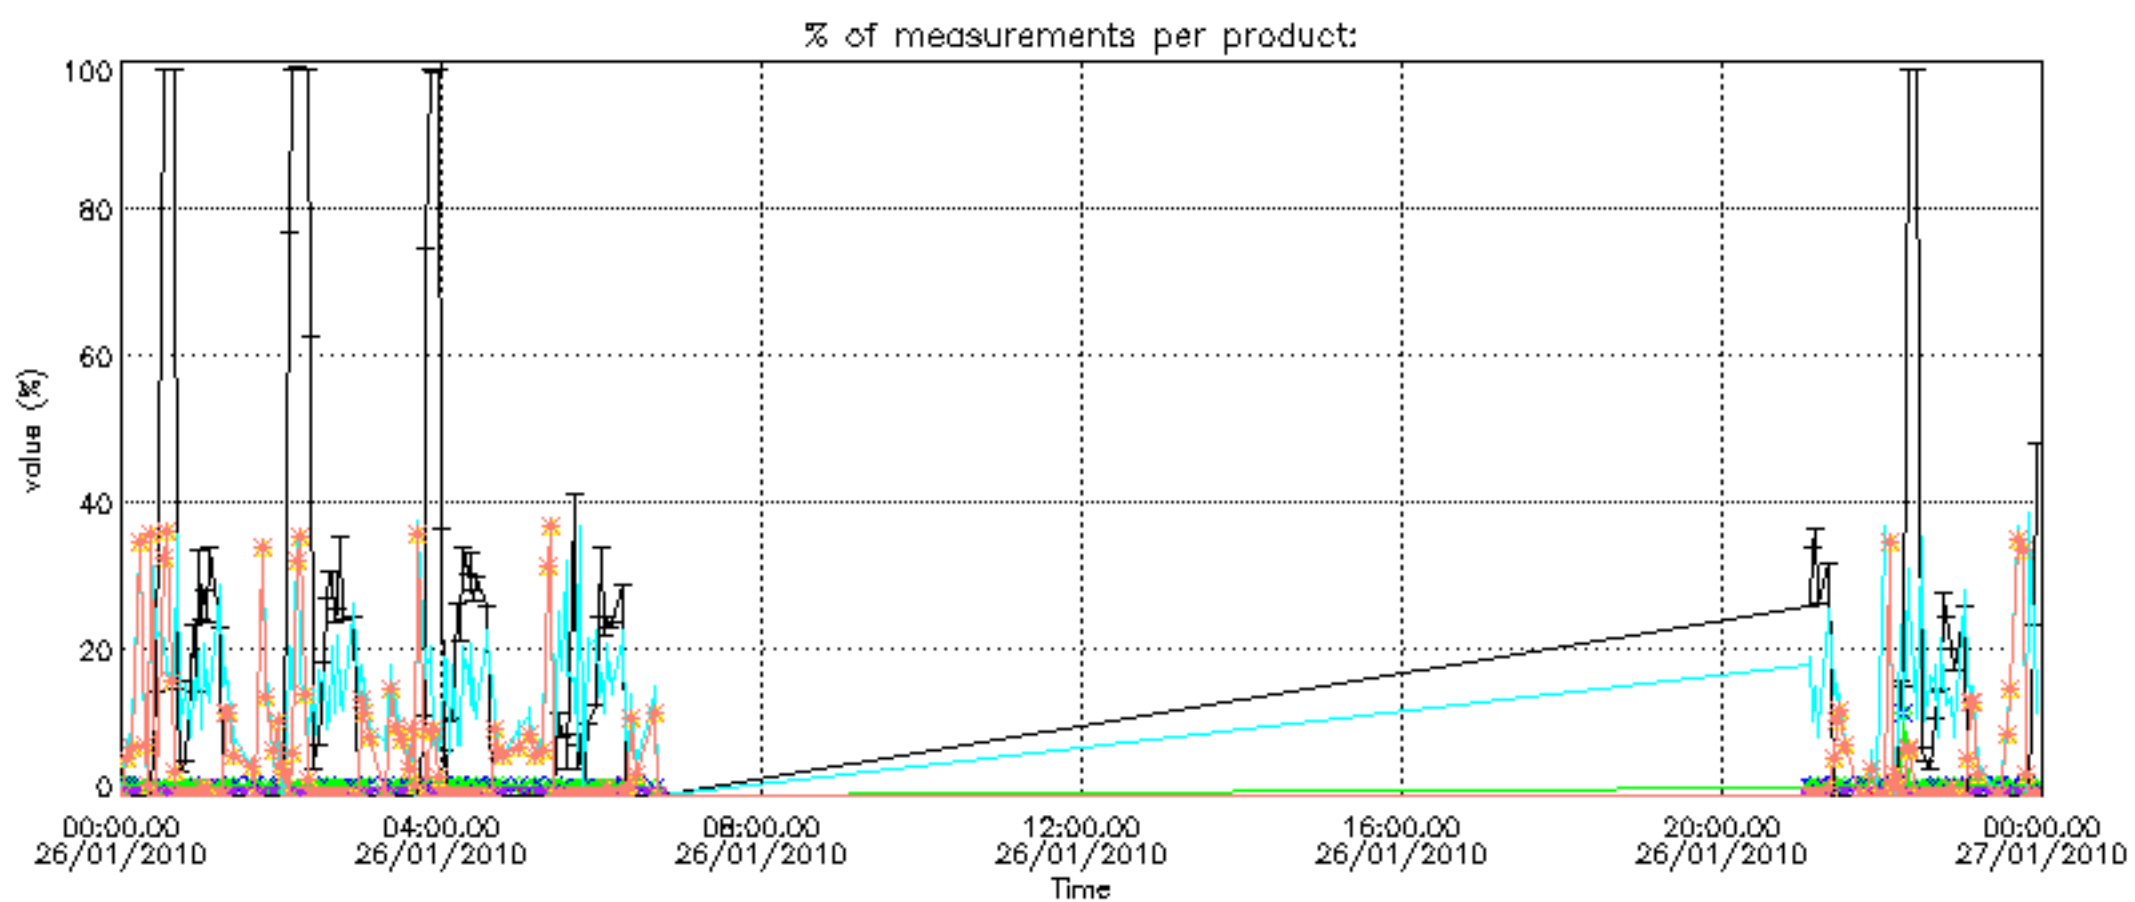

Percentage of cosmic ray hits per profile

Percentage of datation errors per profile

Percentage of star falling outside central band per profile

Percentage of saturation errors per profile

Tangent altitude at which the star is lost