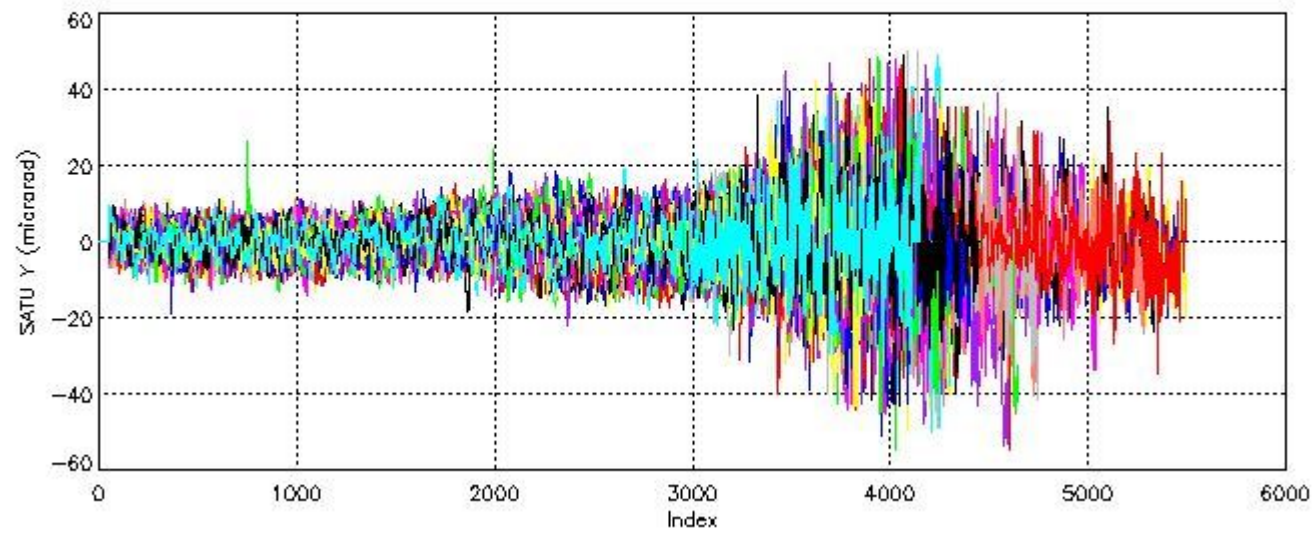

7.2 Statistics on SATU Noise Equivalent Angle (NEA) for DARK (D) and BRIGHT (B) products above 105 kms

The Star Acquisition and Tracking Unit (it is the CCD that tracks the star while it is occulted) Noise Equivalent Angle consists of the statistical angular variation of the SATU data above the atmosphere.

Statistics (in microradians) above 105 km are computed for every occultation, giving four values per occultation: one in the 'X' direction and one in the 'Y' direction for dark and bright limbs. A mean value per day in every direction and limb is calculated and monitored in order to assess instrument performance in terms of star pointing.

7.2.1 SATU NEA Statistics (table)

Statistics	SATU X (D)	SATU Y (D)	SATU X (B)	SATU Y (B)
Mean:	0.12726	-0.16818	0.084754	-0.21144
St. deviation:	0.62666	3.0326	0.60065	3.1007
Maximum:	28.700	26.200	3.5000	12.900
Minimum:	-20.100	-19.100	-3.1000	-14.500