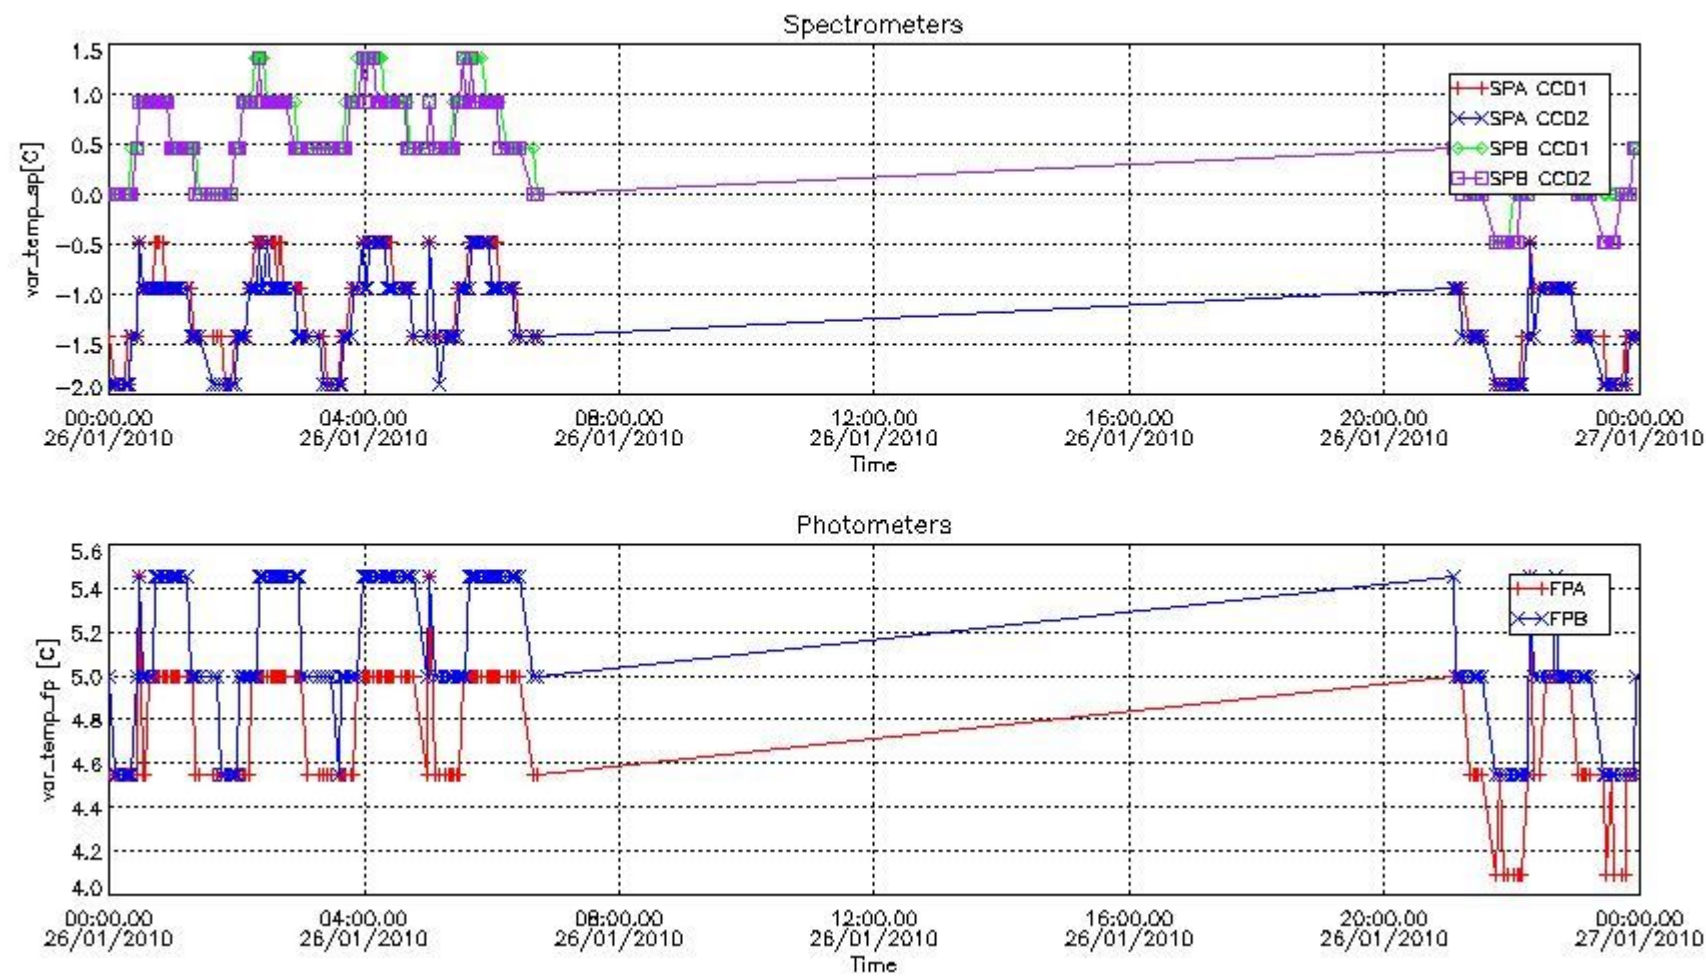

3. Plot of GOMOS spectrometers and photometers temperatures from level 1b data

4. Overview of dark signal processing per product

The Dark Charge (DC) is a temperature-dependant signal added to the useful measurements and it is therefore subtracted from them during the processing. There are two phenomena that produce a continuous increase of the DC: the "hot pixels" (a pixel is "hot" when its DC exceeds by a significant amount its value measured on ground at the same temperature) and the "Random Telegraphic Signal" (abrupt change positive or negative of the CCD pixel signal, random in time, affecting only the DC part of the signal and not the photon generated signal).

In this section a list of products that did not use the Dark Sky Area (DSA) observation for the DC computation is given. It is also provided the mean DC plot per product for dark limb products with no error flag set.