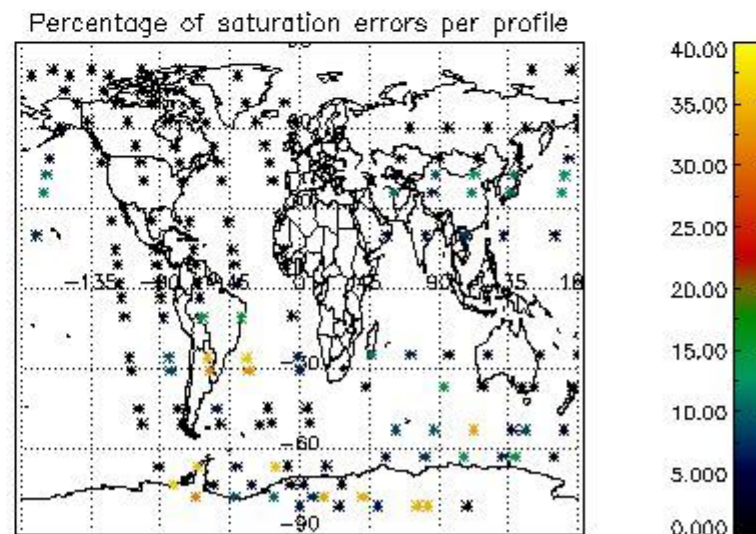

## 5. Demodulation flag and quality information monitoring

In this section it is presented the modulation information extracted from the pcd (product confidence data) at measurement level and information extracted from the Quality Summary dataset. Only products without errors (error flag in the MPH set to "0") are used.

### 5.1 Percentage of products during reporting period with:

At least one measurement with demodulation flag set:	38.0952 %
Reference spectrum computed from DB:	0.00000 %
Reference spectrum with small number of measurements:	0.00000 %
SATU data not used:	0.00000 %

5.2 Plot quality information per product (time dependant)

5.3 Plot quality information per product (world map)