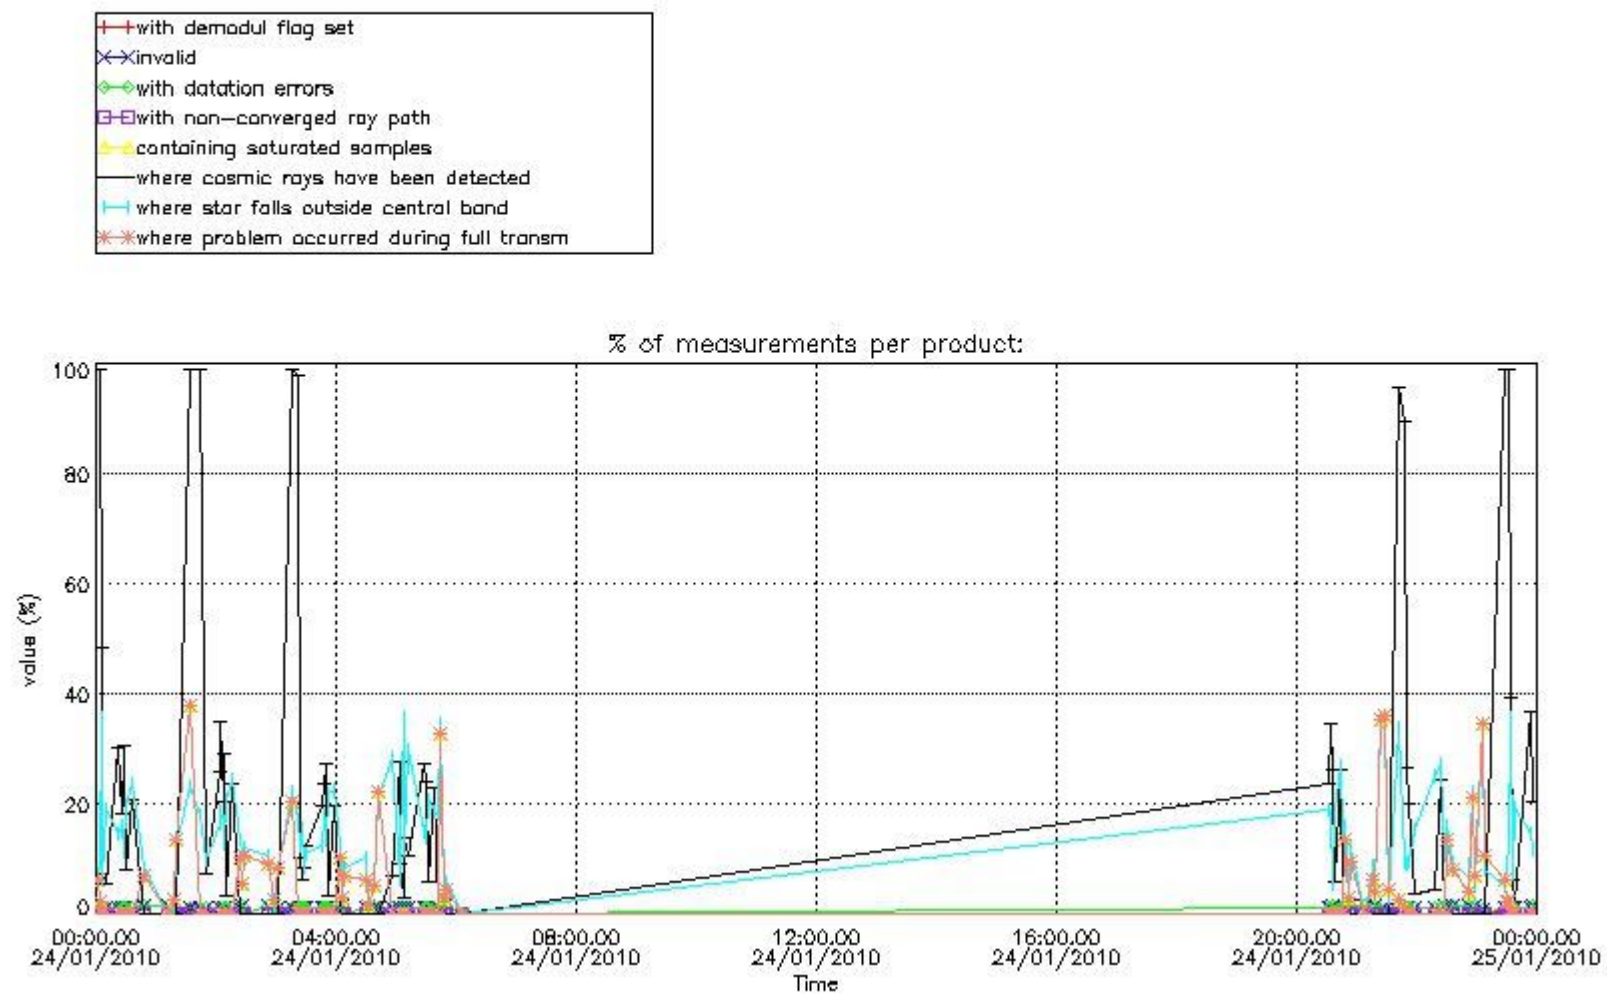

### 5.2 Plot quality information per product (time dependant)