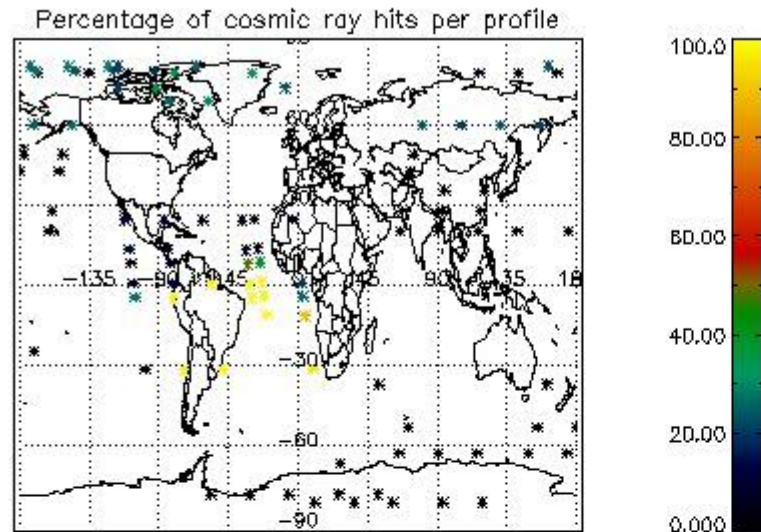

6. Statistics and plot of tangent altitude of the last measurement (DARK & BRIGHT products without errors)

6.1 Statistics on tangent altitude lost:

Statistics	DARK	BRIGHT	TWILIGHT
Mean:	15.415	16.985	7.9138
St. deviation:	5.5721	5.6747	3.1040
Maximum:	20.637	27.128	10.638
Minimum:	2.3911	4.0541	4.1172
Number of data:	27.000	39.000	4.0000

6.2 Plot for DARK limb products