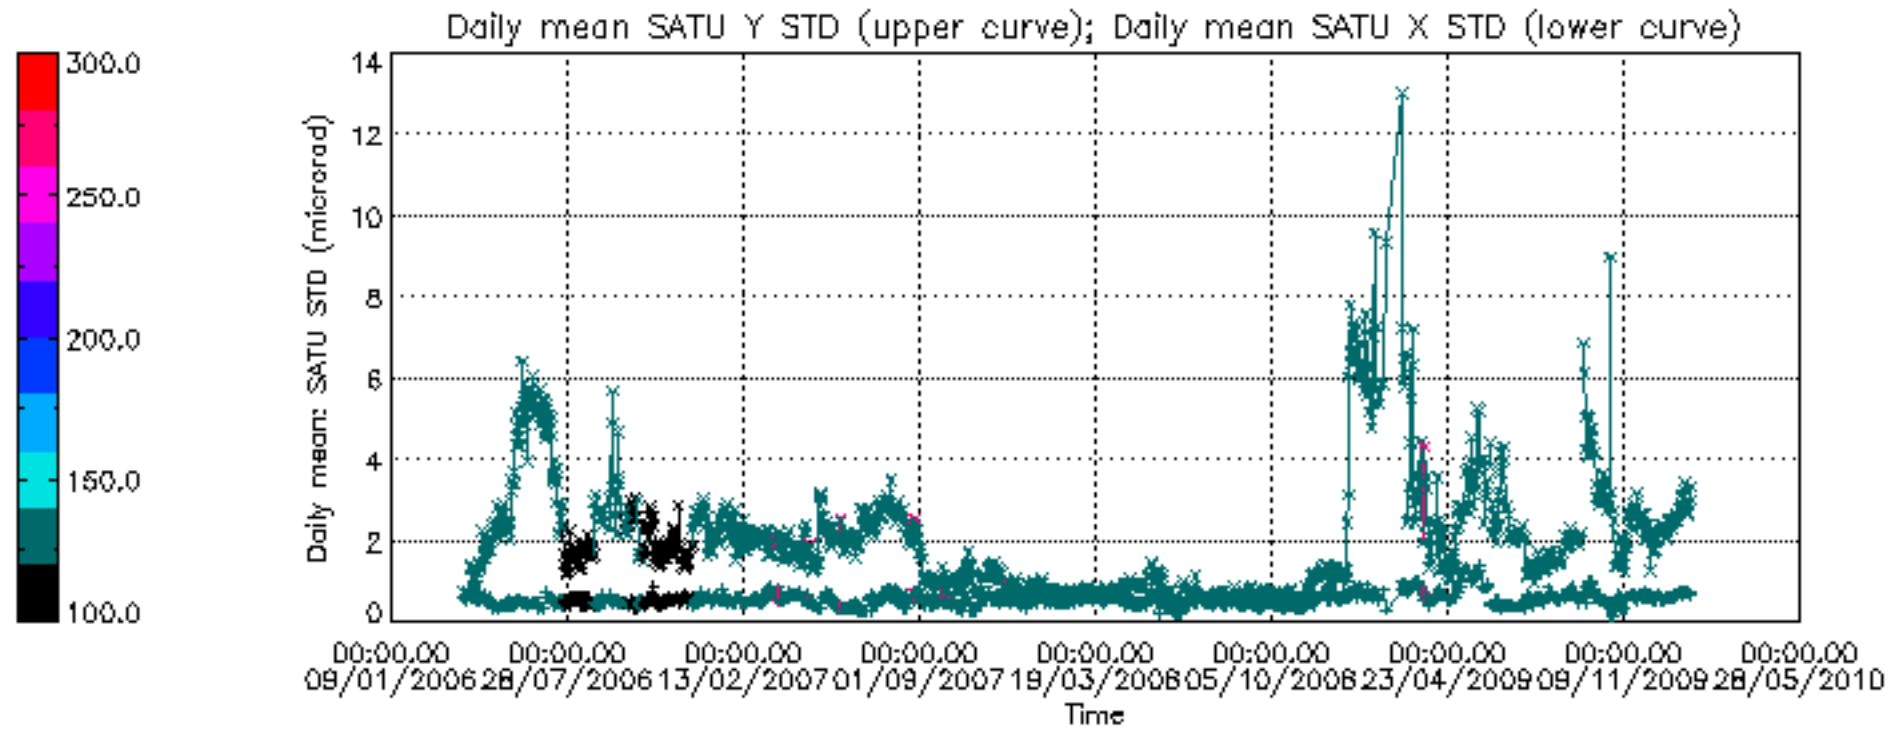

Tangent altitude at which the star is lost

Tangent altitude at which the star is lost

/nas3/ENVISAT/GOMOS/GOM\_NL\_\_0P/GOM\_NL\_\_0PNPDE20100101\_001436\_000059322085\_00345\_40980\_9243.N1

1;	-682.4;	01-JAN-2010	00:14:36;	Dark	;	43.0;	122;	9Alp2Lib	;	2.75;	9700;	occ;	86;	0;	40980
2;	-269.4;	01-JAN-2010	00:21:29;	Dark	;	44.0;	54;	5The Cen	;	2.06;	4500;	occ;	88;	0;	40980
3;	-103.6;	01-JAN-2010	00:24:15;	Dark	;	40.5;	95;	Zet Cen	;	2.55;	26000;	occ;	81;	0;	40980
4;	1.0;	01-JAN-2010	00:26:00;	Dark	;	41.0;	77;	Eps Cen	;	2.30;	28000;	occ;	82;	0;	40981
5;	106.3;	01-JAN-2010	00:27:45;	Dark	;	43.0;	64;	Gam Cen	;	2.20;	10600;	occ;	86;	0;	40981
6;	209.9;	01-JAN-2010	00:29:28;	Dark	;	59.5;	0;		;	0.00;	0;	occ;	119;	0;	40981
7;	476.2;	01-JAN-2010	00:33:55;	Dark	;	46.5;	113;	Mu Vel	;	2.69;	5000;	occ;	93;	0;	40981
8;	630.5;	01-JAN-2010	00:36:29;	Dark	;	49.0;	71;	Iot Car	;	2.25;	7700;	occ;	98;	0;	40981
9;	727.5;	01-JAN-2010	00:38:06;	Dark	;	51.5;	41;	Eps Car	;	1.86;	4100;	occ;	103;	0;	40981
10;	916.1;	01-JAN-2010	00:41:15;	Dark	;	46.0;	34;	Gam2Vel	;	1.79;	23000;	occ;	92;	0;	40981
11;	1047.9;	01-JAN-2010	00:43:26;	Dark	;	45.0;	70;	Zet Pup	;	2.25;	39000;	occ;	90;	0;	40981
12;	1172.3;	01-JAN-2010	00:45:31;	Dark	;	47.0;	117;	Pi Pup	;	2.71;	3800;	occ;	94;	0;	40981
13;	1340.4;	01-JAN-2010	00:48:19;	Dark	;	45.5;	23;	21Eps CMA	;	1.50;	26000;	occ;	91;	0;	40981
14;	1433.2;	01-JAN-2010	00:49:52;	Dark	;	44.0;	179;	240mi2CMA	;	3.03;	24000;	occ;	88;	0;	40981
15;	1581.4;	01-JAN-2010	00:52:20;	Dark	;	45.0;	1;	9Alp CMA	;	-1.44;	11000;	occ;	90;	0;	40981
16;	1730.7;	01-JAN-2010	00:54:49;	Dark	;	36.0;	56;	53Kap Ori	;	2.07;	30000;	occ;	72;	0;	40981
17;	1881.4;	01-JAN-2010	00:57:20;	Dark	;	41.5;	30;	46Eps Ori	;	1.69;	30000;	occ;	83;	0;	40981
18;	2032.7;	01-JAN-2010	00:59:51;	Dark	;	55.0;	14;	58Alp Ori	;	0.87;	3000;	occ;	110;	0;	40981
19;	2229.2;	01-JAN-2010	01:03:08;	Dark	;	53.0;	44;	24Gam Gem	;	1.93;	11000;	occ;	106;	0;	40981
20;	2327.3;	01-JAN-2010	01:04:46;	Bright;	;	44.0;	151;	13Mu Gem	;	2.89;	3000;	occ;	88;	0;	40981
21;	2566.8;	01-JAN-2010	01:08:45;	Bright;	;	39.5;	107;	37The Aur	;	2.65;	11000;	occ;	79;	0;	40981
22;	2692.3;	01-JAN-2010	01:10:51;	Bright;	;	42.0;	6;	13Alp Aur	;	0.08;	3400;	occ;	84;	0;	40981
23;	3691.0;	01-JAN-2010	01:27:30;	Bright;	;	39.5;	60;	7Bet UMi	;	2.08;	3950;	occ;	79;	0;	40981
24;	3911.7;	01-JAN-2010	01:31:10;	Bright;	;	50.5;	32;	77Eps UMa	;	1.76;	11000;	occ;	101;	0;	40981
25;	4108.8;	01-JAN-2010	01:34:27;	Bright;	;	66.0;	39;	85Eta UMa	;	1.85;	24000;	occ;	132;	0;	40981
26;	4353.0;	01-JAN-2010	01:38:32;	Bright;	;	40.5;	180;	27Gam Boo	;	3.04;	8000;	occ;	81;	0;	40981
27;	4574.5;	01-JAN-2010	01:42:13;	Bright;	;	62.0;	83;		;	2.38;	11000;	occ;	124;	0;	40981
28;	4770.9;	01-JAN-2010	01:45:29;	Bright;	;	53.5;	3;	16Alp Boo	;	-0.05;	4250;	occ;	107;	0;	40981
29;	5194.3;	01-JAN-2010	01:52:33;	Bright;	;	55.5;	104;	27Bet Lib	;	2.61;	13100;	occ;	111;	0;	40981