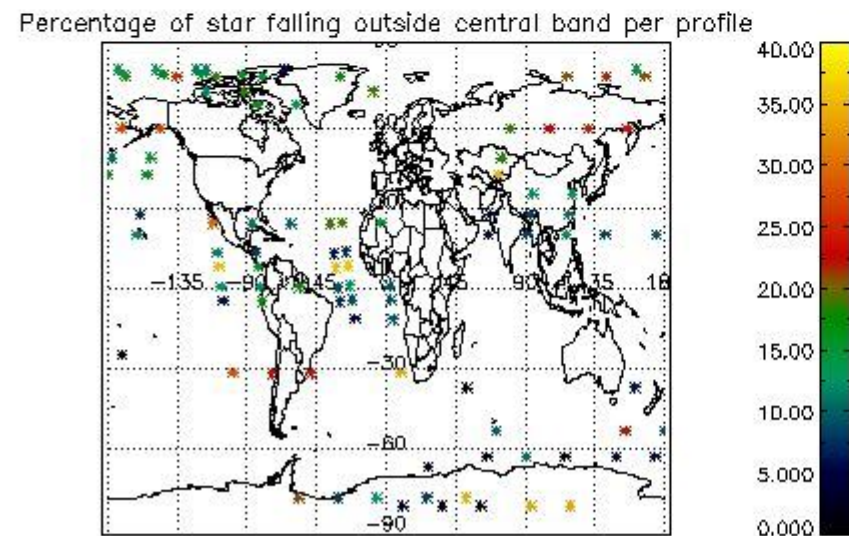

6. Statistics and plot of tangent altitude of the last measurement (DARK & BRIGHT products without errors)

6.1 Statistics on tangent altitude lost:

Statistics	DARK	BRIGHT	TWILIGHT
Mean:	15.415	16.985	7.9138
St. deviation:	5.5721	5.6747	3.1040
Maximum:	20.637	27.128	10.638
Minimum:	2.3911	4.0541	4.1172
Number of data:	27.000	39.000	4.0000

6.2 Plot for DARK limb products