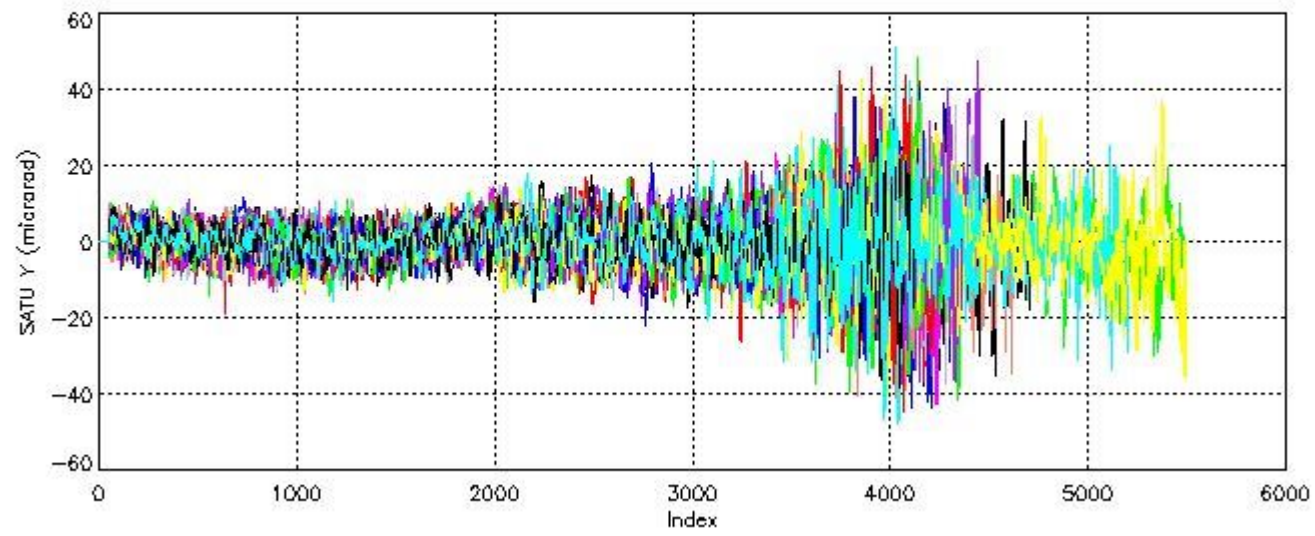

7.2 Statistics on SATU Noise Equivalent Angle (NEA) for DARK (D) and BRIGHT (B) products above 105 kms

The Star Acquisition and Tracking Unit (it is the CCD that tracks the star while it is occulted) Noise Equivalent Angle consists of the statistical angular variation of the SATU data above the atmosphere.

Statistics (in microradians) above 105 km are computed for every occultation, giving four values per occultation: one in the 'X' direction and one in the 'Y' direction for dark and bright limbs. A mean value per day in every direction and limb is calculated and monitored in order to assess instrument performance in terms of star pointing.

7.2.1 SATU NEA Statistics (table)

Statistics	SATU X (D)	SATU Y (D)	SATU X (B)	SATU Y (B)
Mean:	0.19266	0.37246	0.090868	-0.25640
St. deviation:	0.70305	3.3252	0.71900	3.3239
Maximum:	12.000	11.700	5.1000	12.400
Minimum:	-5.6000	-18.800	-4.9000	-16.300