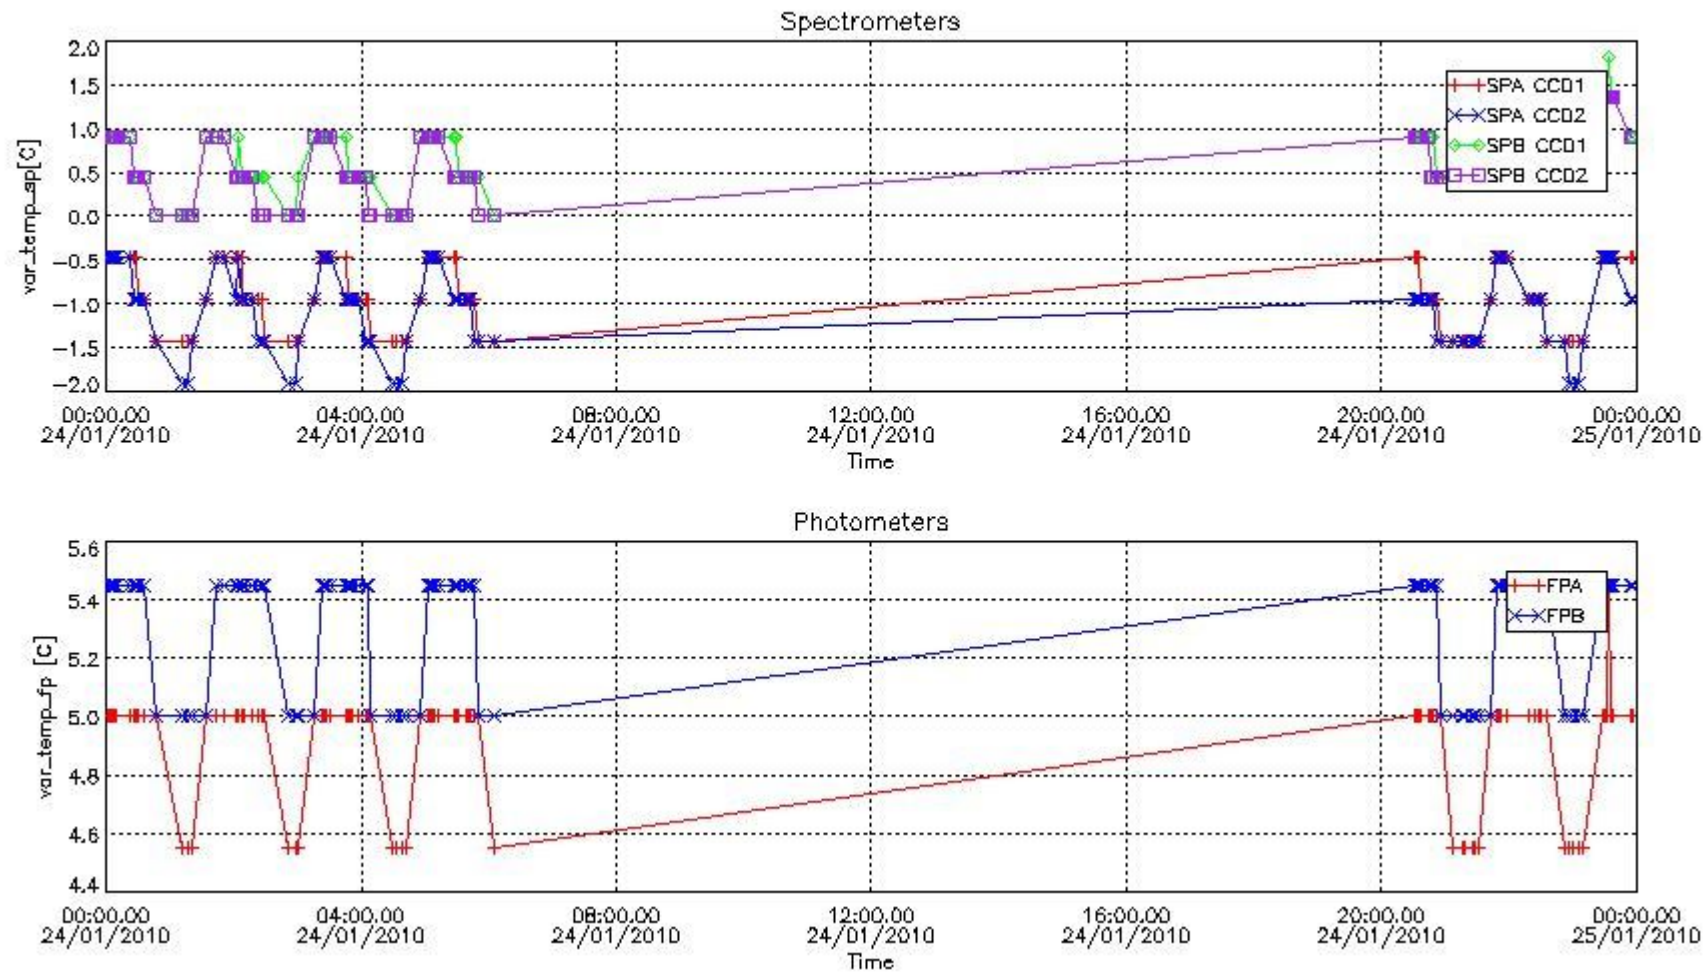

3. Plot of GOMOS spectrometers and photometers temperatures from level 1b data

4. Overview of dark signal processing per product

The Dark Charge (DC) is a temperature-dependant signal added to the useful measurements and it is therefore subtracted from them during the processing. There are two phenomena that produce a continuous increase of the DC: the "hot pixels" (a pixel is "hot" when its DC exceeds by a significant amount its value measured on ground at the same temperature) and the "Random Telegraphic Signal" (abrupt change positive or negative of the CCD pixel signal, random in time, affecting only the DC part of the signal and not the photon generated signal).

In this section a list of products that did not use the Dark Sky Area (DSA) observation for the DC computation is given. It is also provided the mean DC plot per product for dark limb products with no error flag set.

4.1 These products did not use the DSA observation for DC computation:

Product name	DC information
GOM_TRA_1PNPDE20100124_203117_000000432086_00186_41322_6494.N1	DC map used
GOM_TRA_1PNPDE20100124_203322_000000422086_00186_41322_6495.N1	DC map used
GOM_TRA_1PNPDE20100124_203509_000000372086_00186_41322_6496.N1	DC map used
GOM_TRA_1PNPDE20100124_203719_000000432086_00186_41322_6497.N1	DC map used
GOM_TRA_1PNPDE20100124_204325_000000502086_00186_41322_6498.N1	DC map used
GOM_TRA_1PNPDE20100124_204638_000000402086_00186_41322_6499.N1	DC map used
GOM_TRA_1PNPDE20100124_204825_000000412086_00186_41322_6500.N1	DC map used
GOM_TRA_1PNPDE20100124_205239_000000362086_00186_41322_6501.N1	DC map used
GOM_TRA_1PNPDE20100124_205447_000000382086_00186_41322_6502.N1	DC map used
GOM_TRA_1PNPDE20100124_210716_000000352086_00186_41322_6503.N1	DC map used