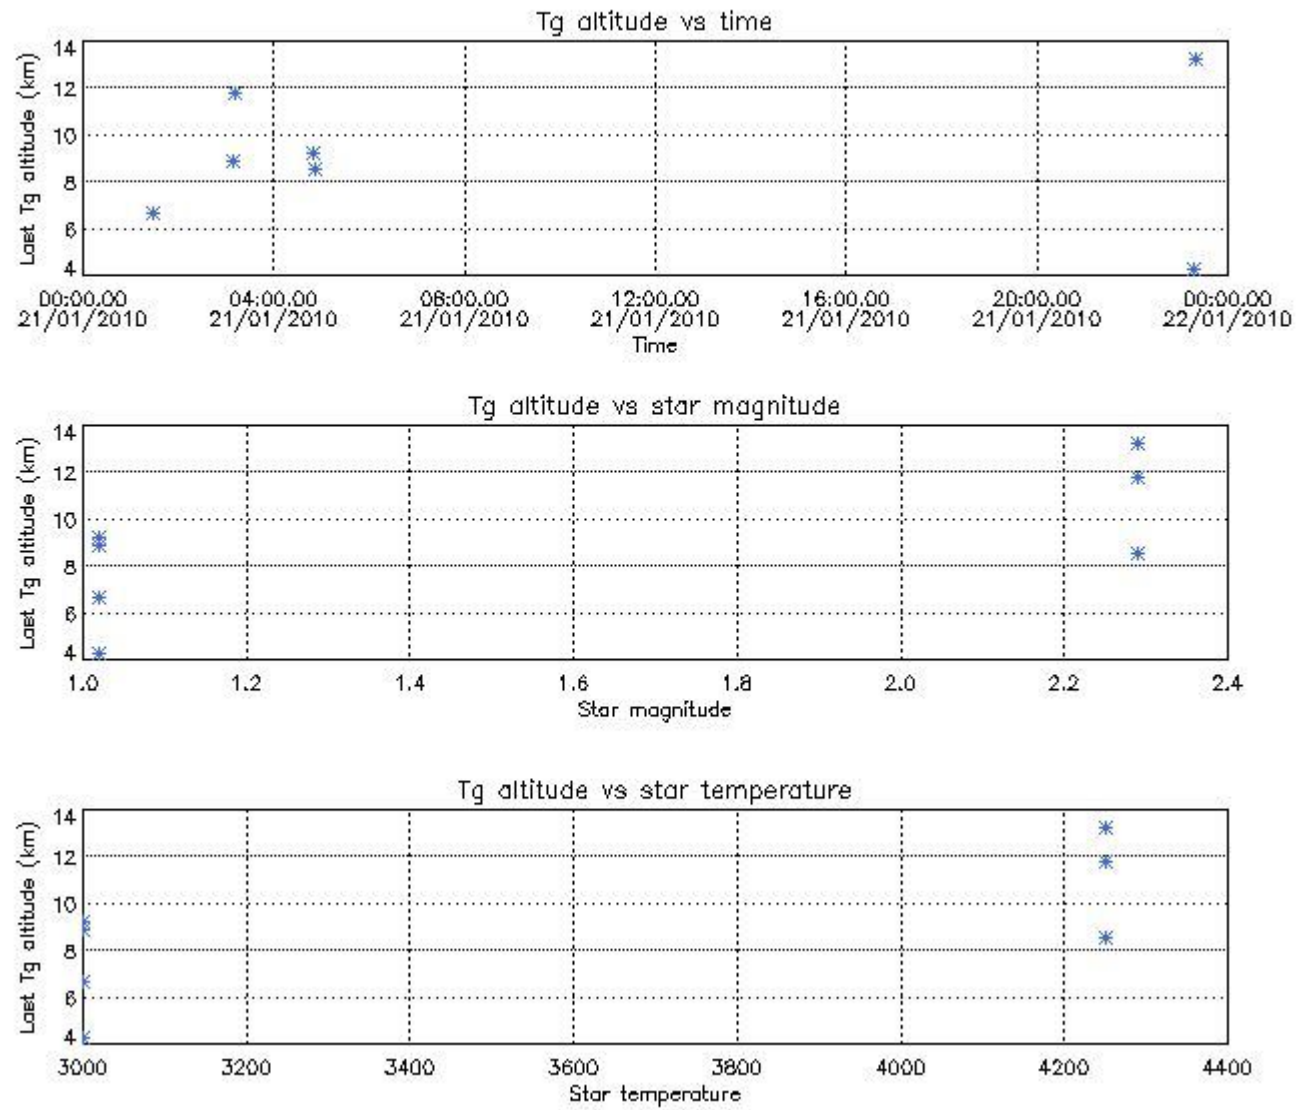

### 6.2 Plot for DARK limb products

Tangent altitude at which the star is lost

6.3 Plot for BRIGHT limb products

Tangent altitude at which the star is lost

6.3 Plot for TWILIGHT limb products

## Tangent altitude at which the star is lost