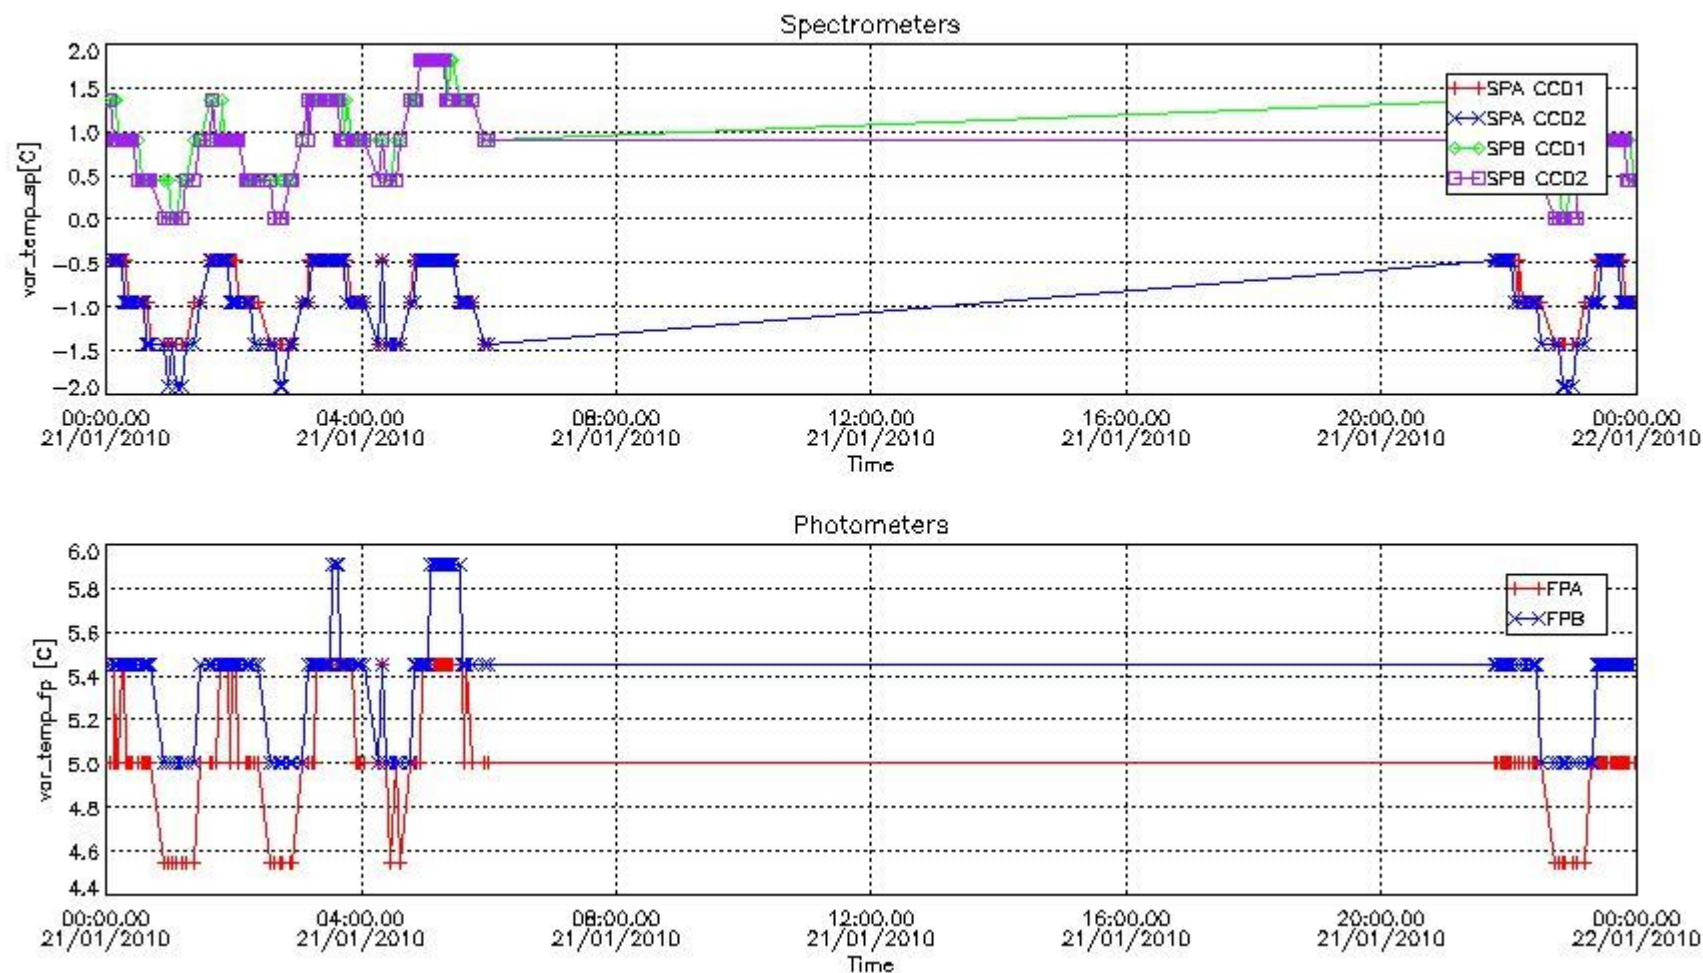

3. Plot of GOMOS spectrometers and photometers temperatures from level 1b data

4. Overview of dark signal processing per product

The Dark Charge (DC) is a temperature-dependant signal added to the useful measurements and it is therefore subtracted from them during the processing. There are two phenomena that produce a continuous increase of the DC: the "hot pixels"