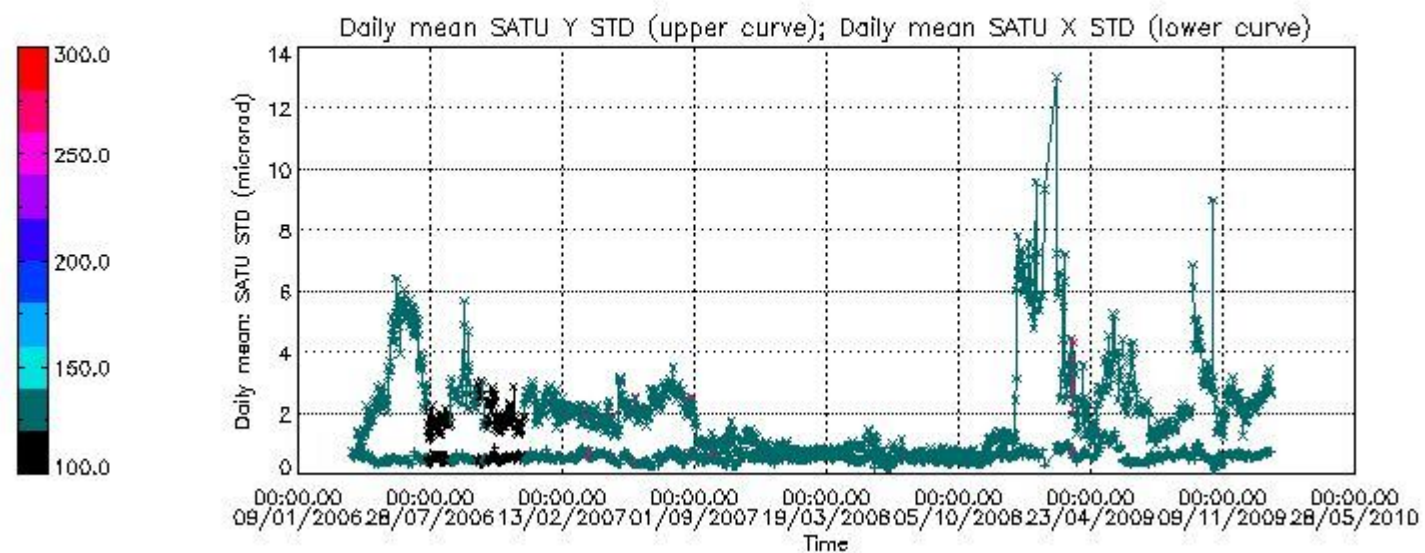

Number of data:	49100.	49100.	45600.	45600.

7.2.2 Trend of daily SATU NEA St. deviation since 1st April 2006 (dark limb)

The long term trend of the SATU 'X' and 'Y' standard deviations should be constant during the whole mission.

The colorbar represents the start tangent altitude (km) of the occultations.

Upper curve: STD of SATU Y axis

Lower curve: STD of SATU X axis

8. Auxiliary Data Files used for the production reported in section 2.4

The number reported in the third column indicates since which file (see list in section 2.4) the corresponding auxiliary file has been used. The fourth column is the date of those product files.

Type	Auxiliary Filename	Used since product	Used since product date
INST_PHYS_CHARACTERISTICS	GOM_INS_AXVIEC20091111_143220_20030716_120000_20500101_000000	1	21-JAN-2010 00:03:38
CALIBRATION_DATABASE	GOM_CAL_AXVIEC20100120_153031_20100118_000000_20500101_000000	1	21-JAN-2010 00:03:38
LEVEL-1B_PROC_CONFIG	GOM_PR1_AXVIEC20091111_145255_20020301_000000_20500101_000000	1	21-JAN-2010 00:03:38
STAR_CATALOGUE	GOM_CAT_AXVIEC20020121_161009_20020101_000000_20200101_000000	1	21-JAN-2010 00:03:38
STELLAR_SPECTRA_DATABANK	GOM_STS_AXVIEC20091111_151504_20020101_160000_20500101_000000	1	21-JAN-2010 00:03:38
ECMWF_FILE	AUX_ECF_AXNECM20100120_062112_20100120_210000_20100121_090000	1	21-JAN-2010 00:03:38
ECMWF_FILE	AUX_ECF_AXNECM20100120_180112_20100121_030000_20100121_150000	74	21-JAN-2010 04:19:14
ECMWF_FILE	AUX_ECF_AXNECM20100121_062111_20100121_210000_20100122_090000	105	21-JAN-2010 21:47:01
OPTIONAL_ECMWF_FILE	MISSING	1	21-JAN-2010 00:03:38
ORBIT_DATA_FILE	DOR_NAV_OPNPDE20100120_234311_000057382086_00130_41266_9609.N1	1	21-JAN-2010 00:03:38
ORBIT_DATA_FILE	DOR_NAV_OPNPDE20100121_012408_000041442086_00131_41267_9610.N1	25	21-JAN-2010 01:28:35
ORBIT_DATA_FILE	DOR_NAV_OPNPDE20100121_023831_000054192086_00132_41268_9611.N1	46	21-JAN-2010 02:43:06
ORBIT_DATA_FILE	DOR_NAV_OPNPDE20100121_041409_000057382086_00133_41269_9612.N1	74	21-JAN-2010 04:19:14
ORBIT_DATA_FILE	DOR_NAV_OPNPDE20100121_213013_000057382086_00143_41279_9614.N1	105	21-JAN-2010 21:47:01
ORBIT_DATA_FILE	DOR_NAV_OPNPDE20100121_231110_000057382086_00144_41280_9615.N1	130	21-JAN-2010 23:16:28