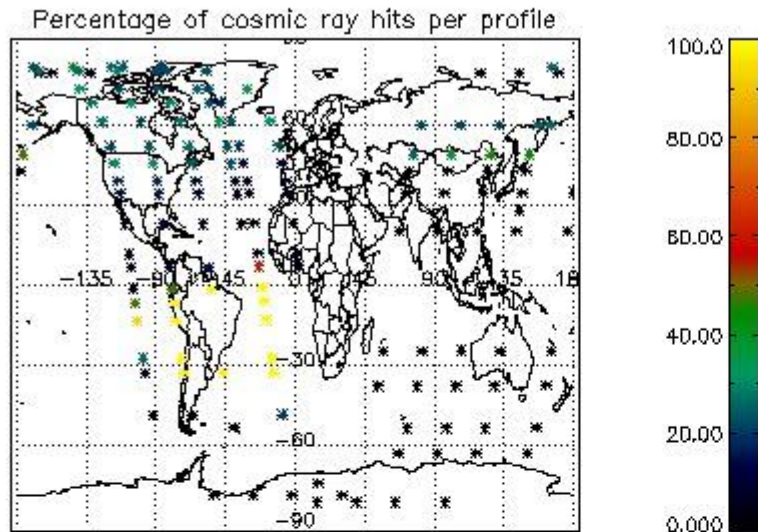

6. Statistics and plot of tangent altitude of the last measurement (DARK & BRIGHT products without errors)

6.1 Statistics on tangent altitude lost:

Statistics	DARK	BRIGHT	TWILIGHT
Mean:	15.435	15.753	8.9274
St. deviation:	4.2693	7.2962	2.9965
Maximum:	21.428	31.299	13.245
Minimum:	3.4958	3.5128	4.2292
Number of data:	54.000	52.000	7.0000

6.2 Plot for DARK limb products