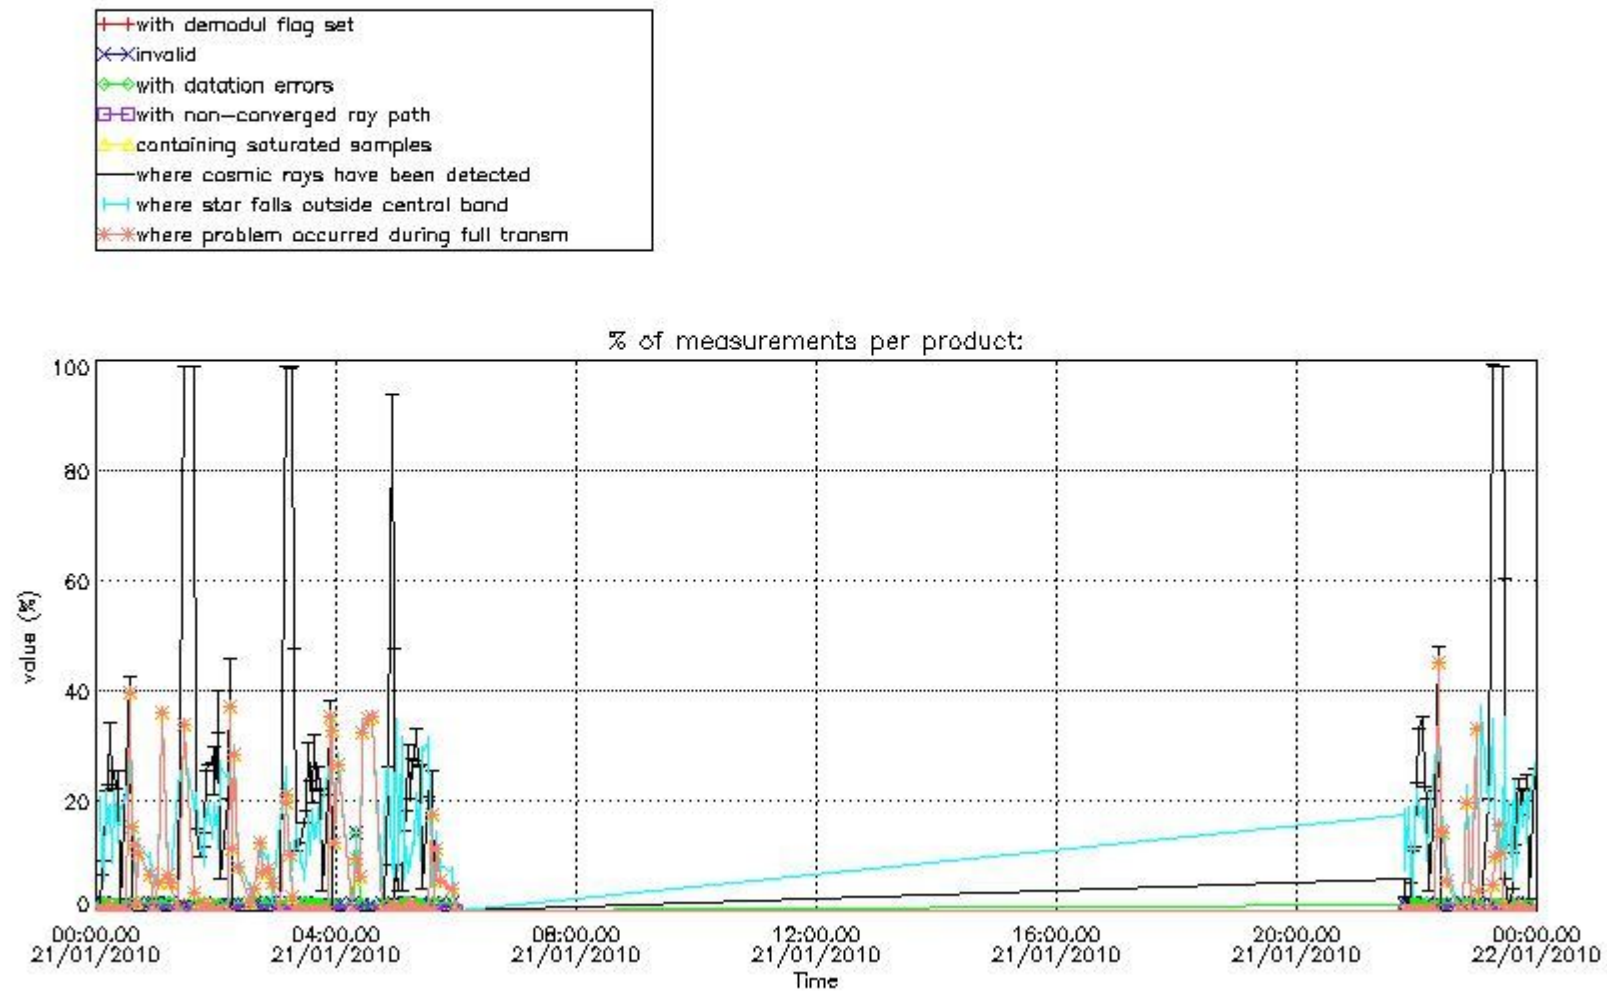

5. Demodulation flag and quality information monitoring

In this section it is presented the modulation information extracted from the pcd (product confidence data) at measurement level and information extracted from the Quality Summary dataset. Only products without errors (error flag in the MPH set to "0") are used.

5.1 Percentage of products during reporting period with:

At least one measurement with demodulation flag set:	43.9189 %
Reference spectrum computed from DB:	0.00000 %
Reference spectrum with small number of measurements:	0.00000 %
SATU data not used:	0.00000 %

5.2 Plot quality information per product (time dependant)

5.3 Plot quality information per product (world map)