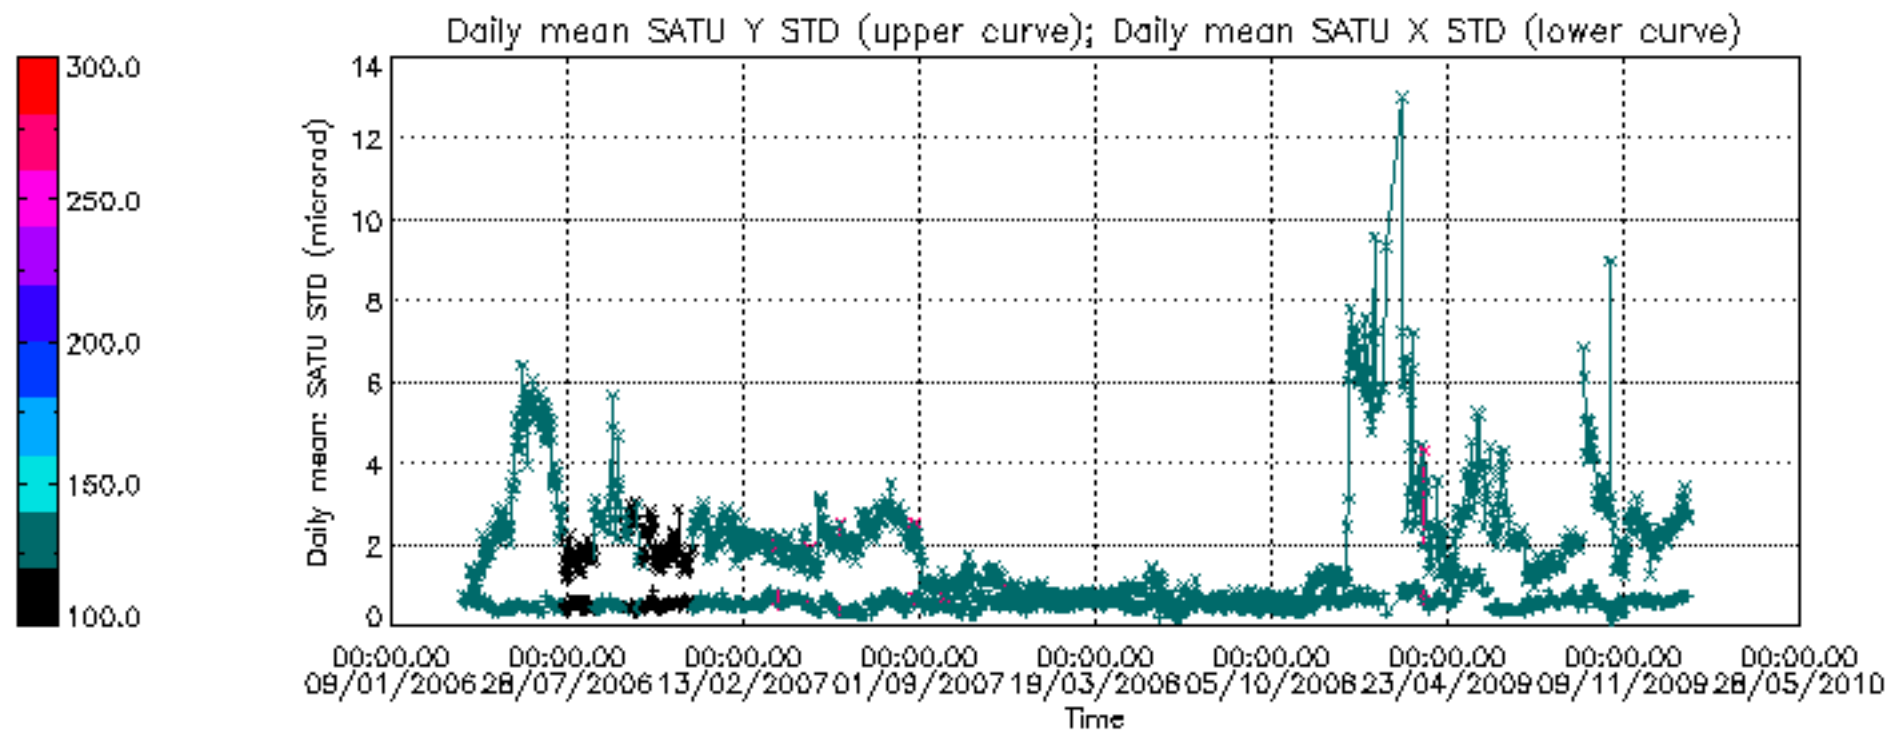

Tangent altitude at which the star is lost

Tangent altitude at which the star is lost

/nas3/ENVISAT/GOMOS/GOM\_NL\_\_0P/GOM\_NL\_\_0PNPDE20100101\_001436\_000059322085\_00345\_40980\_9243.N1

1; -682.4; 01-JAN-2010 00:14:36; Dark ; 43.0; 122; 9Alp2Lib ; 2.75; 9700;occ; 86; 0;40980  
 2; -269.4; 01-JAN-2010 00:21:29; Dark ; 44.0; 54; 5The Cen ; 2.06; 4500;occ; 88; 0;40980  
 3; -103.6; 01-JAN-2010 00:24:15; Dark ; 40.5; 95; Zet Cen ; 2.55; 26000;occ; 81; 0;40980  
 4; 1.0; 01-JAN-2010 00:26:00; Dark ; 41.0; 77; Eps Cen ; 2.30; 28000;occ; 82; 0;40981  
 5; 106.3; 01-JAN-2010 00:27:45; Dark ; 43.0; 64; Gam Cen ; 2.20; 10600;occ; 86; 0;40981  
 6; 209.9; 01-JAN-2010 00:29:28; Dark ; 59.5; 0; ; 0.00; 0;occ; 119; 0;40981  
 7; 476.2; 01-JAN-2010 00:33:55; Dark ; 46.5; 113; Mu Vel ; 2.69; 5000;occ; 93; 0;40981  
 8; 630.5; 01-JAN-2010 00:36:29; Dark ; 49.0; 71; Iot Car ; 2.25; 7700;occ; 98; 0;40981  
 9; 727.5; 01-JAN-2010 00:38:06; Dark ; 51.5; 41; Eps Car ; 1.86; 4100;occ; 103; 0;40981  
 10; 916.1; 01-JAN-2010 00:41:15; Dark ; 46.0; 34; Gam2Vel ; 1.79; 23000;occ; 92; 0;40981  
 11; 1047.9; 01-JAN-2010 00:43:26; Dark ; 45.0; 70; Zet Pup ; 2.25; 39000;occ; 90; 0;40981  
 12; 1172.3; 01-JAN-2010 00:45:31; Dark ; 47.0; 117; Pi Pup ; 2.71; 3800;occ; 94; 0;40981  
 13; 1340.4; 01-JAN-2010 00:48:19; Dark ; 45.5; 23; 21Eps CMA ; 1.50; 26000;occ; 91; 0;40981  
 14; 1433.2; 01-JAN-2010 00:49:52; Dark ; 44.0; 179; 240mi2CMA ; 3.03; 24000;occ; 88; 0;40981  
 15; 1581.4; 01-JAN-2010 00:52:20; Dark ; 45.0; 1; 9Alp CMA ; -1.44; 11000;occ; 90; 0;40981  
 16; 1730.7; 01-JAN-2010 00:54:49; Dark ; 36.0; 56; 53Kap Ori ; 2.07; 30000;occ; 72; 0;40981  
 17; 1881.4; 01-JAN-2010 00:57:20; Dark ; 41.5; 30; 46Eps Ori ; 1.69; 30000;occ; 83; 0;40981  
 18; 2032.7; 01-JAN-2010 00:59:51; Dark ; 55.0; 14; 58Alp Ori ; 0.87; 3000;occ; 110; 0;40981  
 19; 2229.2; 01-JAN-2010 01:03:08; Dark ; 53.0; 44; 24Gam Gem ; 1.93; 11000;occ; 106; 0;40981  
 20; 2327.3; 01-JAN-2010 01:04:46; Bright; 44.0; 151; 13Mu Gem ; 2.89; 3000;occ; 88; 0;40981  
 21; 2566.8; 01-JAN-2010 01:08:45; Bright; 39.5; 107; 37The Aur ; 2.65; 11000;occ; 79; 0;40981  
 22; 2692.3; 01-JAN-2010 01:10:51; Bright; 42.0; 6; 13Alp Aur ; 0.08; 3400;occ; 84; 0;40981  
 23; 3691.0; 01-JAN-2010 01:27:30; Bright; 39.5; 60; 7Bet UMi ; 2.08; 3950;occ; 79; 0;40981  
 24; 3911.7; 01-JAN-2010 01:31:10; Bright; 50.5; 32; 77Eps UMa ; 1.76; 11000;occ; 101; 0;40981  
 25; 4108.8; 01-JAN-2010 01:34:27; Bright; 66.0; 39; 85Eta UMa ; 1.85; 24000;occ; 132; 0;40981  
 26; 4353.0; 01-JAN-2010 01:38:32; Bright; 40.5; 180; 27Gam Boo ; 3.04; 8000;occ; 81; 0;40981  
 27; 4574.5; 01-JAN-2010 01:42:13; Bright; 62.0; 83; ; 2.38; 11000;occ; 124; 0;40981  
 28; 4770.9; 01-JAN-2010 01:45:29; Bright; 53.5; 3; 16Alp Boo ; -0.05; 4250;occ; 107; 0;40981  
 29; 5194.3; 01-JAN-2010 01:52:33; Bright; 55.5; 104; 27Bet Lib ; 2.61; 13100;occ; 111; 0;40981