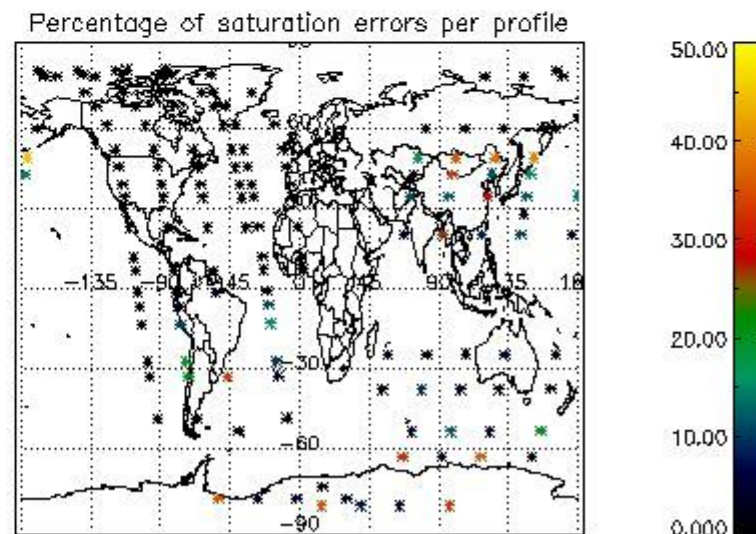

6. Statistics and plot of tangent altitude of the last measurement (DARK & BRIGHT products without errors)

6.1 Statistics on tangent altitude lost:

Statistics	DARK	BRIGHT	TWILIGHT
Mean:	15.435	15.753	8.9274
St. deviation:	4.2693	7.2962	2.9965
Maximum:	21.428	31.299	13.245
Minimum:	3.4958	3.5128	4.2292
Number of data:	54.000	52.000	7.0000

6.2 Plot for DARK limb products