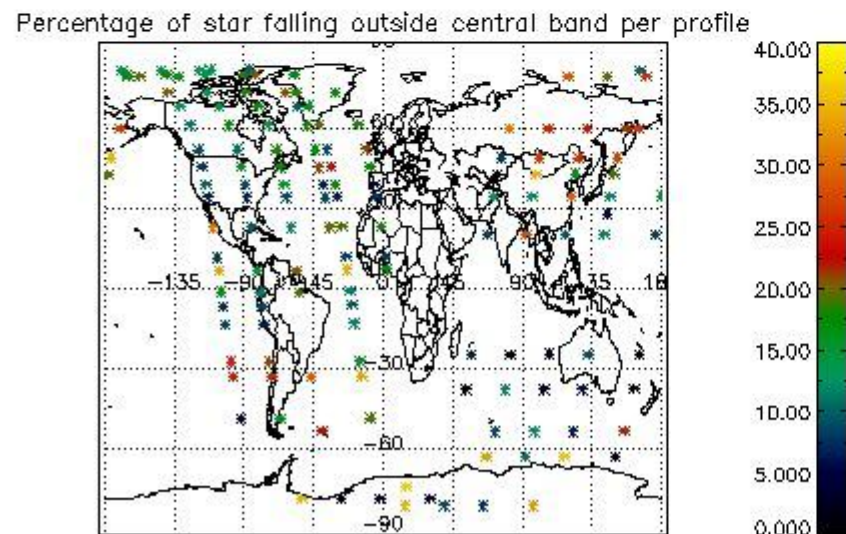

6. Statistics and plot of tangent altitude of the last measurement (DARK & BRIGHT products without errors)

6.1 Statistics on tangent altitude lost:

Statistics	DARK	BRIGHT	TWILIGHT
Mean:	15.435	15.753	8.9274
St. deviation:	4.2693	7.2962	2.9965
Maximum:	21.428	31.299	13.245
Minimum:	3.4958	3.5128	4.2292
Number of data:	54.000	52.000	7.0000

6.2 Plot for DARK limb products