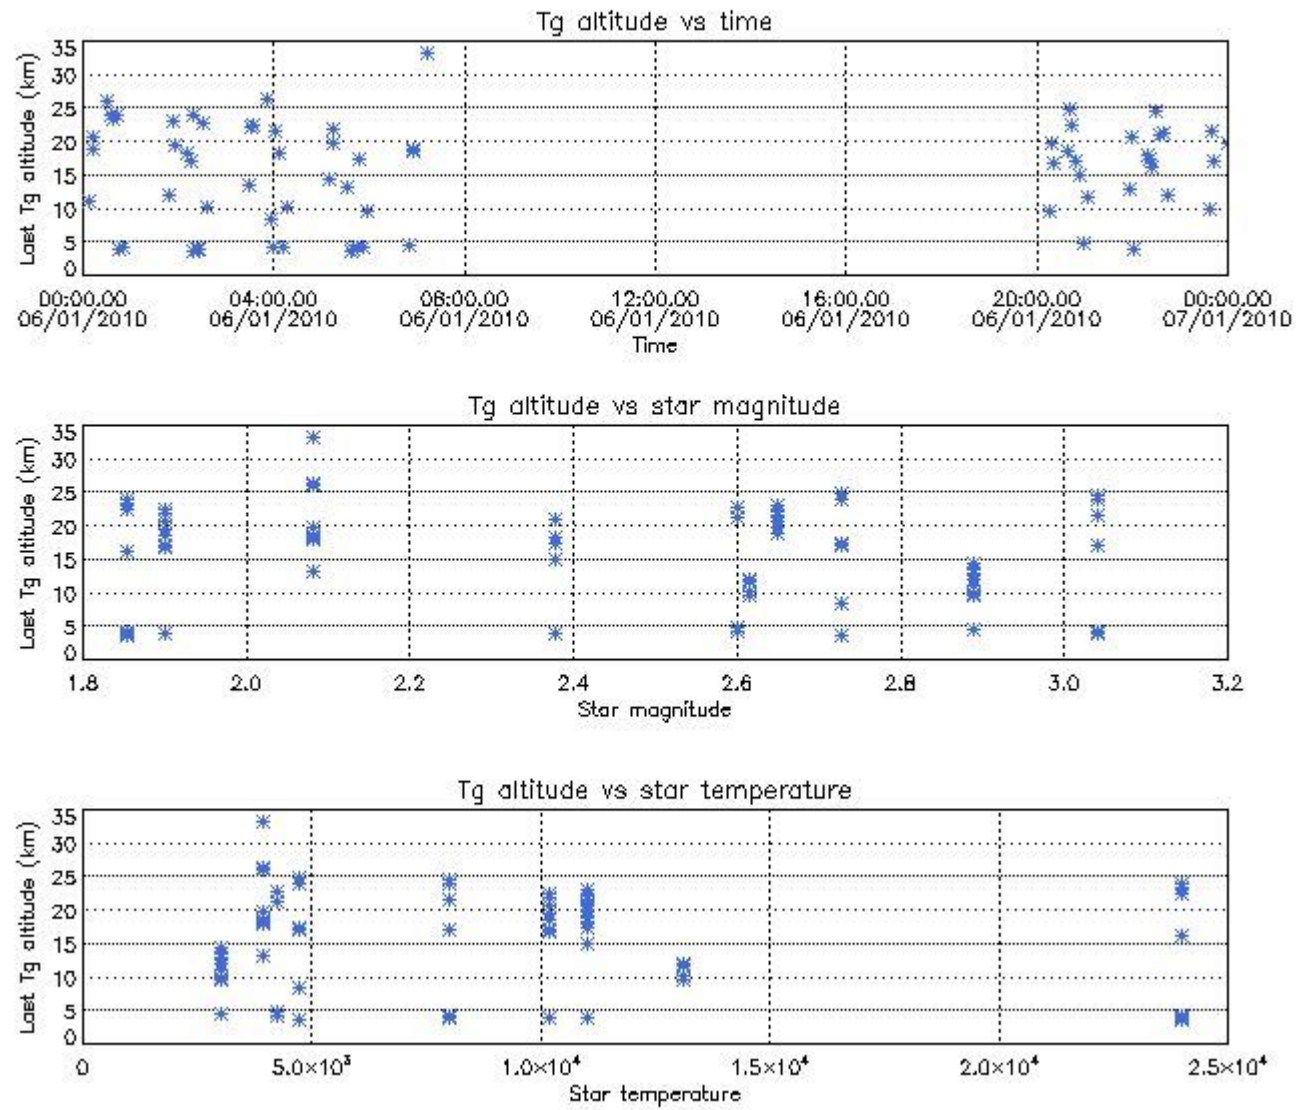

Tangent altitude at which the star is lost

7. Star Acquisition and Tracking Unit (SATU)

The Star Acquisition and Tracking Unit (SATU) analyses the position of the tracked star beam collected by the GOMOS telescope and deflected by the optical beam dispatcher. The main function of the SATU is to detect a star, provide its image position to the science data electronics and to help the pointing function to keep the star image at a fixed position. In tracking mode the SATU data is recorded with a frequency of 100 Hz.

7.1 SATU 'X' and 'Y' axis plots (dark limb)

SATU CCD 'X' and 'Y' axis plots are provided in order to detect any abnormal behaviour of the tracking system. For every occultation (color) the plot should remain stable (with some noise) until we are deep in the atmosphere where big fluctuations are registered due to the refractive effects.