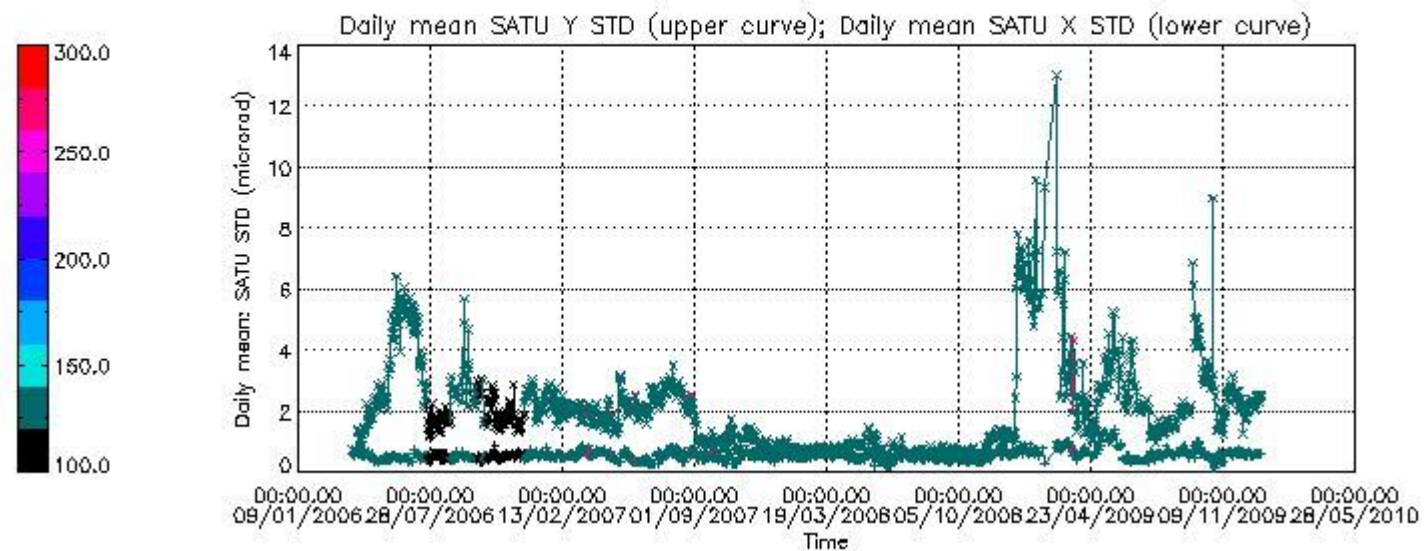

Number of data:	61550.	61550.	64250.	64250.

7.2.2 Trend of daily SATU NEA St. deviation since 1st April 2006 (dark limb)

The long term trend of the SATU 'X' and 'Y' standard deviations should be constant during the whole mission.

The colorbar represents the start tangent altitude (km) of the occultations.

Upper curve: STD of SATU Y axis

Lower curve: STD of SATU X axis

8. Auxiliary Data Files used for the production reported in section 2.4

The number reported in the third column indicates since which file (see list in section 2.4) the corresponding auxiliary file has been used. The fourth column is the date of those product files.

Type	Auxiliary Filename	Used since product	Used since product date
INST_PHYS_CHARACTERISTICS	GOM_INS_AXVIEC20091111_143220_20030716_120000_20500101_000000	1	06-JAN-2010 00:02:21
CALIBRATION_DATABASE	GOM_CAL_AXVIEC20100105_102808_20100103_000000_20500101_000000	1	06-JAN-2010 00:02:21
LEVEL-1B_PROC_CONFIG	GOM_PR1_AXVIEC20091111_145255_20020301_000000_20500101_000000	1	06-JAN-2010 00:02:21
STAR_CATALOGUE	GOM_CAT_AXVIEC20020121_161009_20020101_000000_20200101_000000	1	06-JAN-2010 00:02:21
STELLAR_SPECTRA_DATABANK	GOM_STS_AXVIEC20091111_151504_20020101_160000_20500101_000000	1	06-JAN-2010 00:02:21
ECMWF_FILE	AUX_ECF_AXNECM20100105_062111_20100105_210000_20100106_090000	1	06-JAN-2010 00:02:21
ECMWF_FILE	AUX_ECF_AXNECM20100105_180557_20100106_030000_20100106_150000	59	06-JAN-2010 03:51:04
ECMWF_FILE	AUX_ECA_AXNECM20100106_060111_20100105_210000_20100106_090000	85	06-JAN-2010 05:31:40
ECMWF_FILE	AUX_ECA_AXNECM20100106_180110_20100106_090000_20100106_210000	112	06-JAN-2010 19:51:37
ECMWF_FILE	AUX_ECF_AXNECM20100106_062110_20100106_150000_20100107_030000	128	06-JAN-2010 20:57:39
ECMWF_FILE	AUX_ECF_AXNECM20100106_062111_20100106_210000_20100107_090000	155	06-JAN-2010 22:43:34
OPTIONAL_ECMWF_FILE	MISSING	1	06-JAN-2010 00:02:21
ORBIT_DATA_FILE	DOR_NAV_OPNPDE20100105_231319_000057382085_00416_41051_9508.N1	1	06-JAN-2010 00:02:21
ORBIT_DATA_FILE	DOR_NAV_OPNPDE20100106_005416_000044632085_00417_41052_9509.N1	12	06-JAN-2010 00:55:40
ORBIT_DATA_FILE	DOR_NAV_OPNPDE20100106_021358_000054192085_00418_41053_9510.N1	35	06-JAN-2010 02:17:18
ORBIT_DATA_FILE	DOR_NAV_OPNPDE20100106_034936_000057382085_00419_41054_9511.N1	59	06-JAN-2010 03:51:04
ORBIT_DATA_FILE	AUX_FPO_AXVPDS20100105_114558_20100104_185819_20100114_202433	85	06-JAN-2010 05:31:40
ORBIT_DATA_FILE	DOR_NAV_OPNPDE20100106_194558_000038262085_00429_41064_9513.N1	112	06-JAN-2010 19:51:37
ORBIT_DATA_FILE	DOR_NAV_OPNPDE20100106_205502_000060572085_00429_41064_9514.N1	128	06-JAN-2010 20:57:39
ORBIT_DATA_FILE	DOR_NAV_OPNPDE20100106_224118_000057382085_00430_41065_9515.N1	155	06-JAN-2010 22:43:34