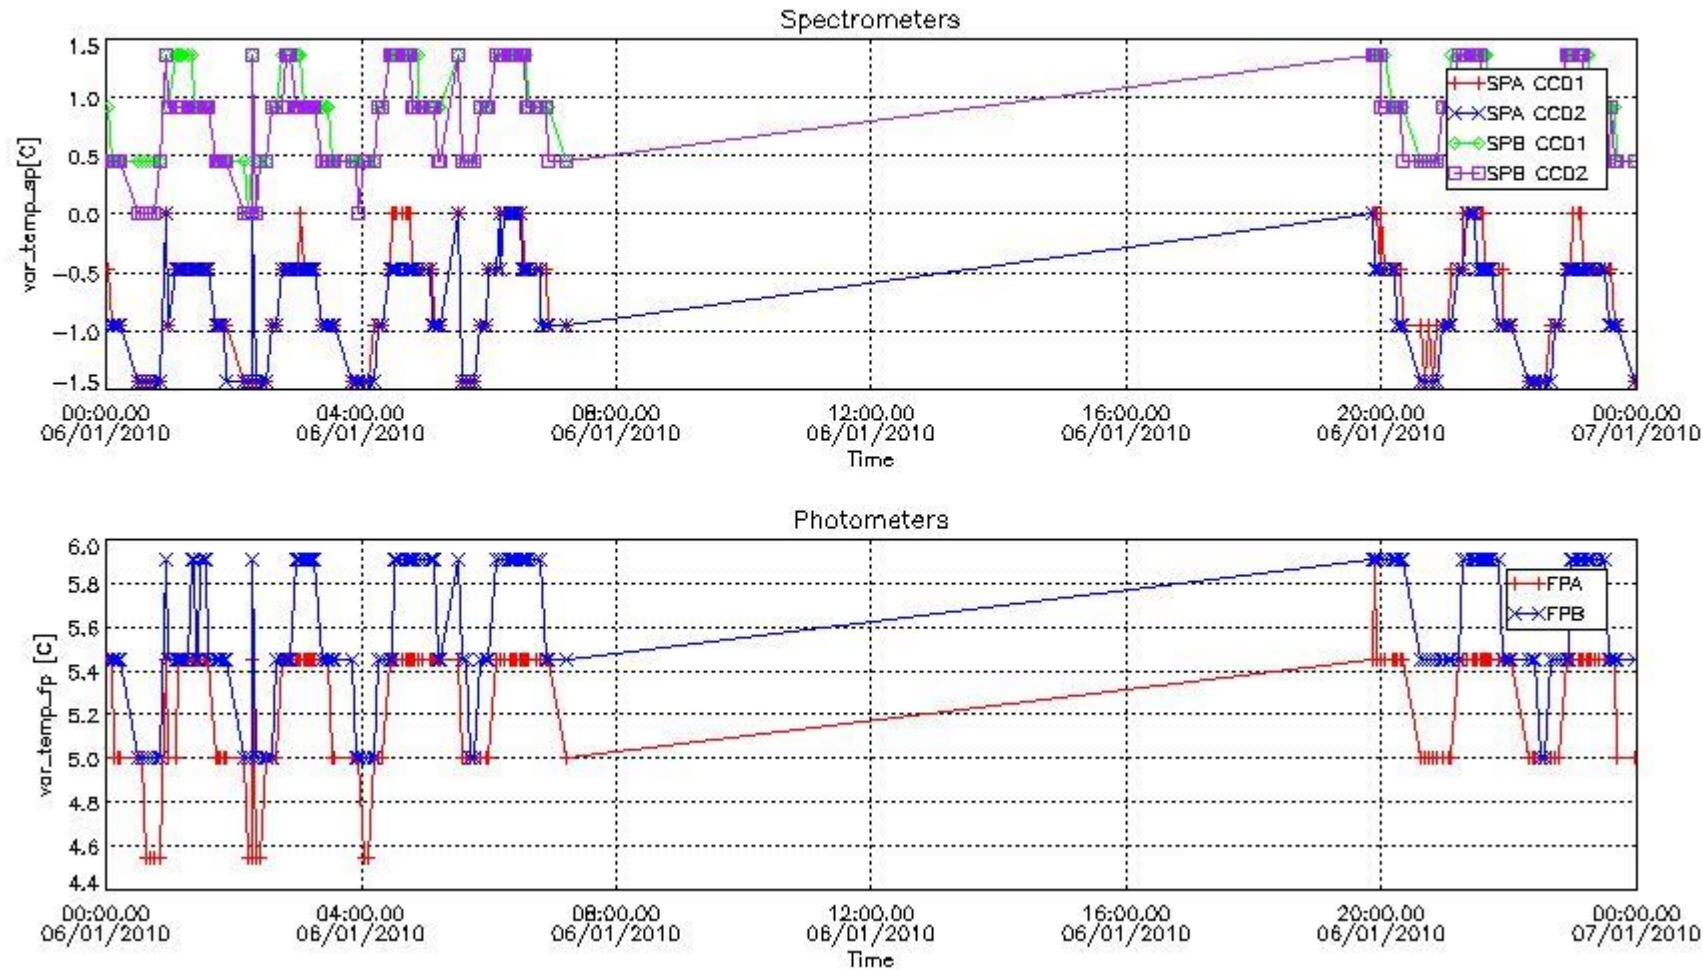

4. Overview of dark signal processing per product

The Dark Charge (DC) is a temperature-dependant signal added to the useful measurements and it is therefore subtracted from them during the processing. There are two phenomena that produce a continuous increase of the DC: the "hot pixels" (a pixel is "hot" when its DC exceeds by a significant amount its value measured on ground at the same temperature) and the "Random Telegraphic Signal" (abrupt change positive or negative of the CCD pixel signal, random in time, affecting only the DC part of the signal and not the photon generated signal).

In this section a list of products that did not use the Dark Sky Area (DSA) observation for the DC computation is given. It is also provided the mean DC plot per product for dark limb products with no error flag set.

4.1 These products did not use the DSA observation for DC computation:

Product name	DC information
GOM_TRA_1PNPDE20100106_195137_000000422085_00429_41064_2942.N1	DC map used
GOM_TRA_1PNPDE20100106_195348_000000452085_00429_41064_2943.N1	DC map used
GOM_TRA_1PNPDE20100106_195542_000000472085_00429_41064_2944.N1	DC map used
GOM_TRA_1PNPDE20100106_195823_000000452085_00429_41064_2945.N1	DC map used
GOM_TRA_1PNPDE20100106_195952_000000412085_00429_41064_2946.N1	DC map used
GOM_TRA_1PNPDE20100106_200213_000000482085_00429_41064_2947.N1	DC map used
GOM_TRA_1PNPDE20100106_200932_000000502085_00429_41064_2948.N1	DC map used
GOM_TRA_1PNPDE20100106_201227_000000492085_00429_41064_2949.N1	DC map used
GOM_TRA_1PNPDE20100106_201407_000000502085_00429_41064_2950.N1	DC map used
GOM_TRA_1PNPDE20100106_201811_000000382085_00429_41064_2951.N1	DC map used
GOM_TRA_1PNPDE20100106_202024_000000402085_00429_41064_2952.N1	DC map used
GOM_TRA_1PNPDE20100106_203702_000000402085_00429_41064_2953.N1	DC map used
GOM_TRA_1PNPDE20100106_204105_000000352085_00429_41064_2954.N1	DC map used
GOM_TRA_1PNPDE20100106_204350_000000472085_00429_41064_2955.N1	DC map used