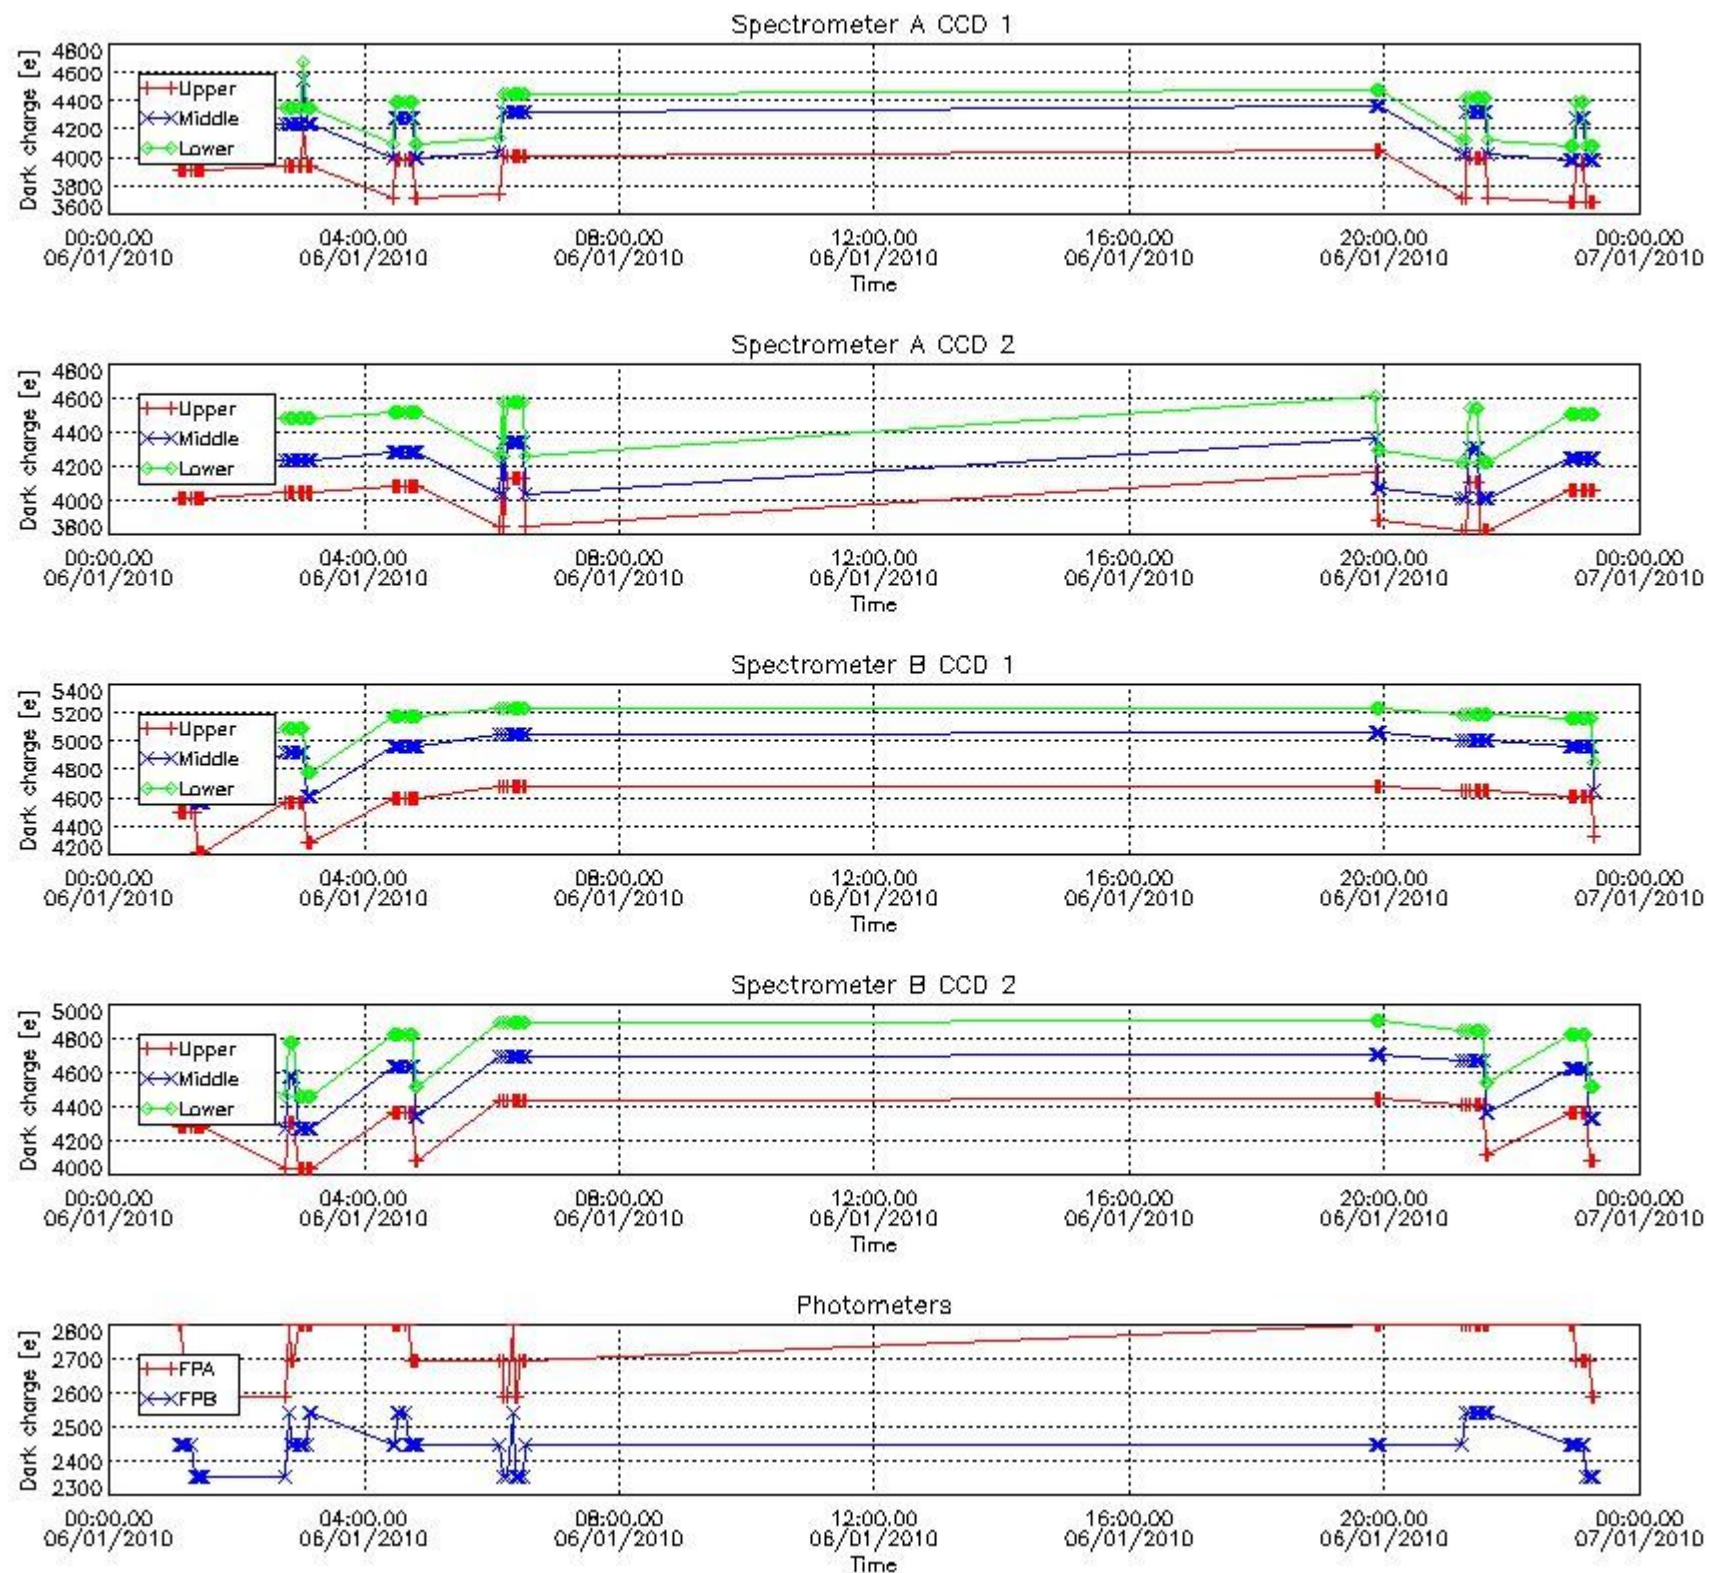

GOM_TRA_1PNPDE20100106_204816_000000482085_00429_41064_2956.N1	DC map used
GOM_TRA_1PNPDE20100106_205214_000000502085_00429_41064_2957.N1	DC map used

4.2 Plot of mean dark charges per product: only products in DARK limb conditions without errors are used

5. Demodulation flag and quality information monitoring

In this section it is presented the modulation information extracted from the pcd (product confidence data) at measurement level and information extracted from the Quality Summary dataset. Only products without errors (error flag in the MPH set to "0") are used.