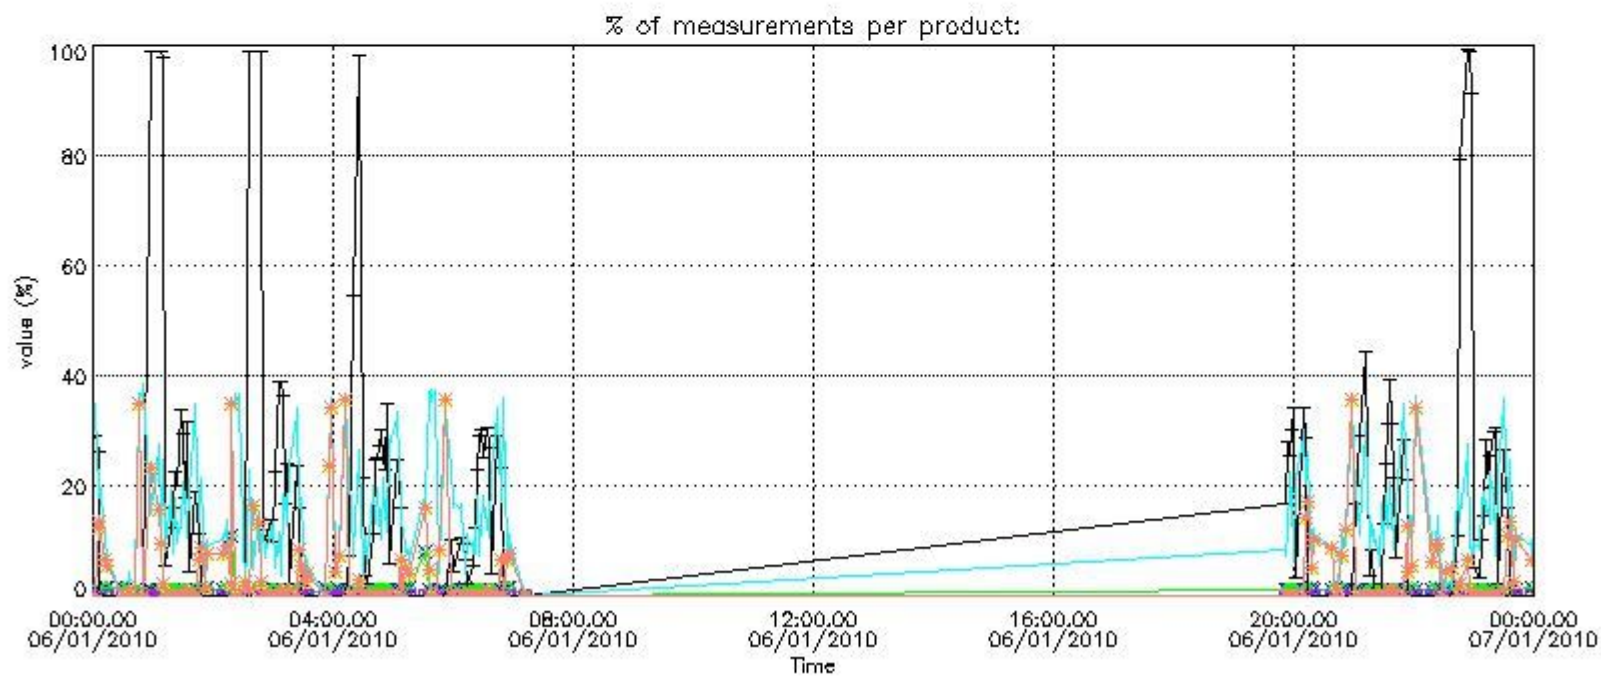

5.1 Percentage of products during reporting period with:

At least one measurement with demodulation flag set:	45.4023 %
Reference spectrum computed from DB:	0.00000 %
Reference spectrum with small number of measurements:	0.00000 %
SATU data not used:	0.00000 %

5.2 Plot quality information per product (time dependant)

5.3 Plot quality information per product (world map)