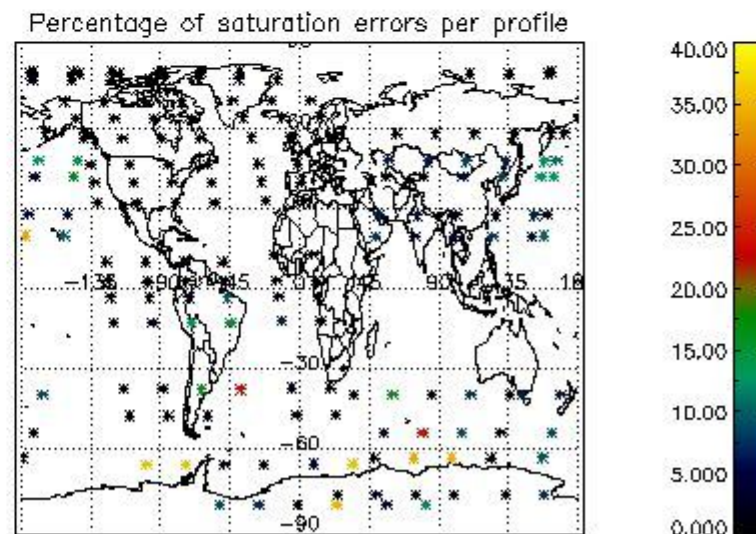

5. Demodulation flag and quality information monitoring

In this section it is presented the modulation information extracted from the pcd (product confidence data) at measurement level and information extracted from the Quality Summary dataset. Only products without errors (error flag in the MPH set to "0") are used.

5.1 Percentage of products during reporting period with:

At least one measurement with demodulation flag set:	45.4023 %
Reference spectrum computed from DB:	0.00000 %
Reference spectrum with small number of measurements:	0.00000 %
SATU data not used:	0.00000 %

5.2 Plot quality information per product (time dependant)

5.3 Plot quality information per product (world map)