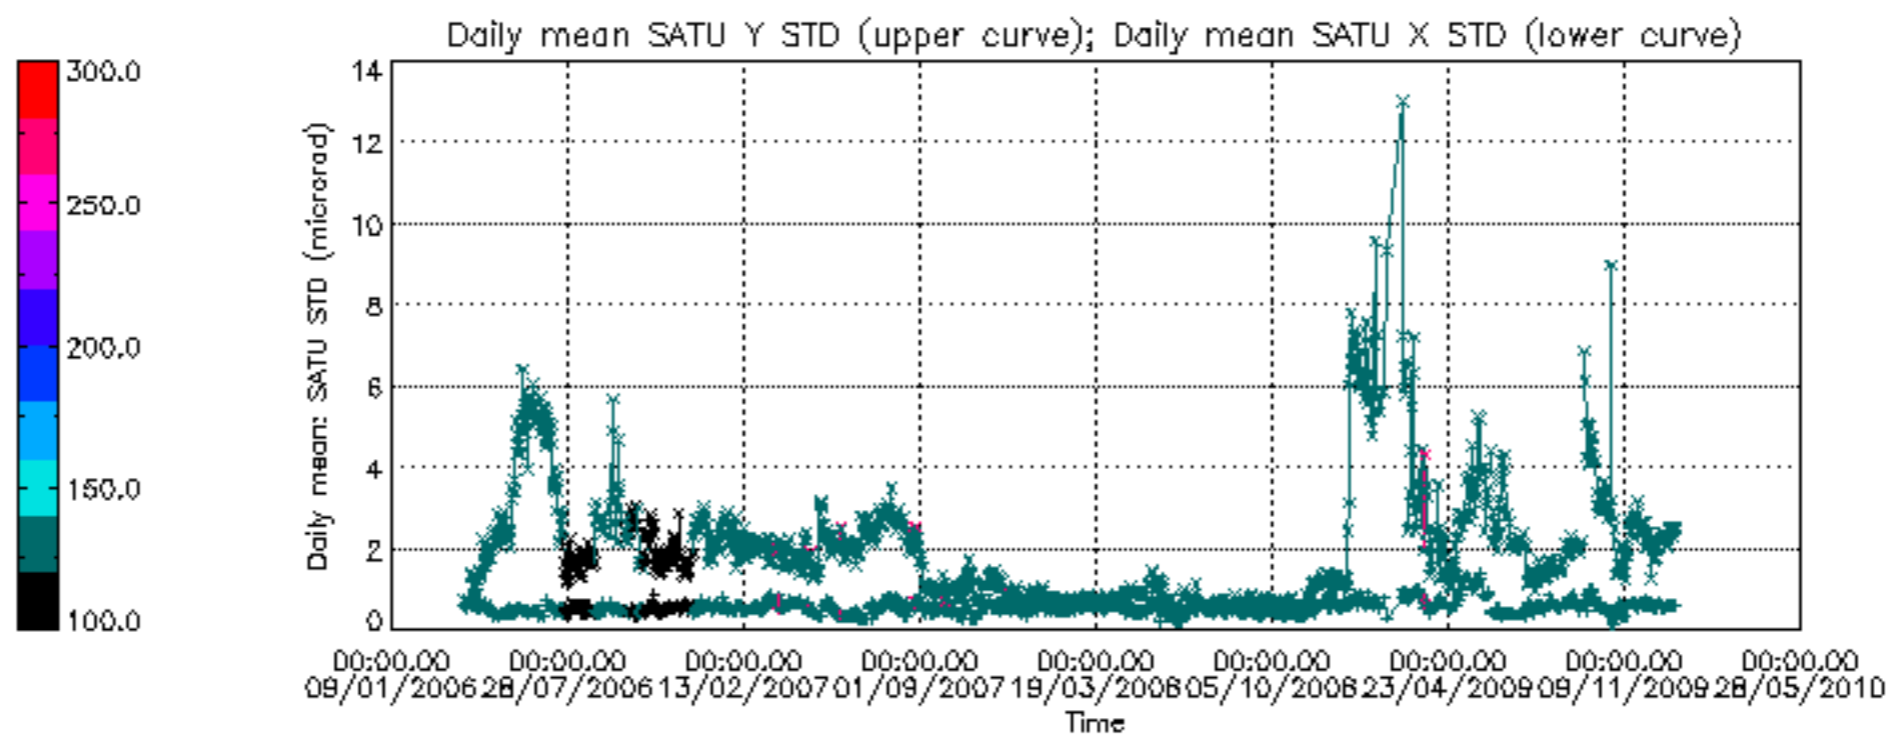

Tangent altitude at which the star is lost

/nas3/ENVISAT/GOMOS/GOM\_NL\_\_0P/GOM\_NL\_\_0PNPDE20100101\_001436\_000059322085\_00345\_40980\_9243.N1

1; -682.4; 01-JAN-2010 00:14:36; Dark ; 43.0; 122; 9Alp2Lib ; 2.75; 9700;occ; 86; 0;40980  
 2; -269.4; 01-JAN-2010 00:21:29; Dark ; 44.0; 54; 5The Cen ; 2.06; 4500;occ; 88; 0;40980  
 3; -103.6; 01-JAN-2010 00:24:15; Dark ; 40.5; 95; Zet Cen ; 2.55; 26000;occ; 81; 0;40980  
 4; 1.0; 01-JAN-2010 00:26:00; Dark ; 41.0; 77; Eps Cen ; 2.30; 28000;occ; 82; 0;40981  
 5; 106.3; 01-JAN-2010 00:27:45; Dark ; 43.0; 64; Gam Cen ; 2.20; 10600;occ; 86; 0;40981  
 6; 209.9; 01-JAN-2010 00:29:28; Dark ; 59.5; 0; ; 0.00; 0;occ; 119; 0;40981  
 7; 476.2; 01-JAN-2010 00:33:55; Dark ; 46.5; 113; Mu Vel ; 2.69; 5000;occ; 93; 0;40981  
 8; 630.5; 01-JAN-2010 00:36:29; Dark ; 49.0; 71; Iot Car ; 2.25; 7700;occ; 98; 0;40981  
 9; 727.5; 01-JAN-2010 00:38:06; Dark ; 51.5; 41; Eps Car ; 1.86; 4100;occ; 103; 0;40981  
 10; 916.1; 01-JAN-2010 00:41:15; Dark ; 46.0; 34; Gam2Vel ; 1.79; 23000;occ; 92; 0;40981  
 11; 1047.9; 01-JAN-2010 00:43:26; Dark ; 45.0; 70; Zet Pup ; 2.25; 39000;occ; 90; 0;40981  
 12; 1172.3; 01-JAN-2010 00:45:31; Dark ; 47.0; 117; Pi Pup ; 2.71; 3800;occ; 94; 0;40981  
 13; 1340.4; 01-JAN-2010 00:48:19; Dark ; 45.5; 23; 21Eps CMA ; 1.50; 26000;occ; 91; 0;40981  
 14; 1433.2; 01-JAN-2010 00:49:52; Dark ; 44.0; 179; 240mi2CMA ; 3.03; 24000;occ; 88; 0;40981  
 15; 1581.4; 01-JAN-2010 00:52:20; Dark ; 45.0; 1; 9Alp CMA ; -1.44; 11000;occ; 90; 0;40981  
 16; 1730.7; 01-JAN-2010 00:54:49; Dark ; 36.0; 56; 53Kap Ori ; 2.07; 30000;occ; 72; 0;40981  
 17; 1881.4; 01-JAN-2010 00:57:20; Dark ; 41.5; 30; 46Eps Ori ; 1.69; 30000;occ; 83; 0;40981  
 18; 2032.7; 01-JAN-2010 00:59:51; Dark ; 55.0; 14; 58Alp Ori ; 0.87; 3000;occ; 110; 0;40981  
 19; 2229.2; 01-JAN-2010 01:03:08; Dark ; 53.0; 44; 24Gam Gem ; 1.93; 11000;occ; 106; 0;40981  
 20; 2327.3; 01-JAN-2010 01:04:46; Bright; 44.0; 151; 13Mu Gem ; 2.89; 3000;occ; 88; 0;40981  
 21; 2566.8; 01-JAN-2010 01:08:45; Bright; 39.5; 107; 37The Aur ; 2.65; 11000;occ; 79; 0;40981  
 22; 2692.3; 01-JAN-2010 01:10:51; Bright; 42.0; 6; 13Alp Aur ; 0.08; 3400;occ; 84; 0;40981  
 23; 3691.0; 01-JAN-2010 01:27:30; Bright; 39.5; 60; 7Bet UMi ; 2.08; 3950;occ; 79; 0;40981  
 24; 3911.7; 01-JAN-2010 01:31:10; Bright; 50.5; 32; 77Eps UMa ; 1.76; 11000;occ; 101; 0;40981  
 25; 4108.8; 01-JAN-2010 01:34:27; Bright; 66.0; 39; 85Eta UMa ; 1.85; 24000;occ; 132; 0;40981  
 26; 4353.0; 01-JAN-2010 01:38:32; Bright; 40.5; 180; 27Gam Boo ; 3.04; 8000;occ; 81; 0;40981  
 27; 4574.5; 01-JAN-2010 01:42:13; Bright; 62.0; 83; ; 2.38; 11000;occ; 124; 0;40981  
 28; 4770.9; 01-JAN-2010 01:45:29; Bright; 53.5; 3; 16Alp Boo ; -0.05; 4250;occ; 107; 0;40981  
 29; 5194.3; 01-JAN-2010 01:52:33; Bright; 55.5; 104; 27Bet Lib ; 2.61; 13100;occ; 111; 0;40981