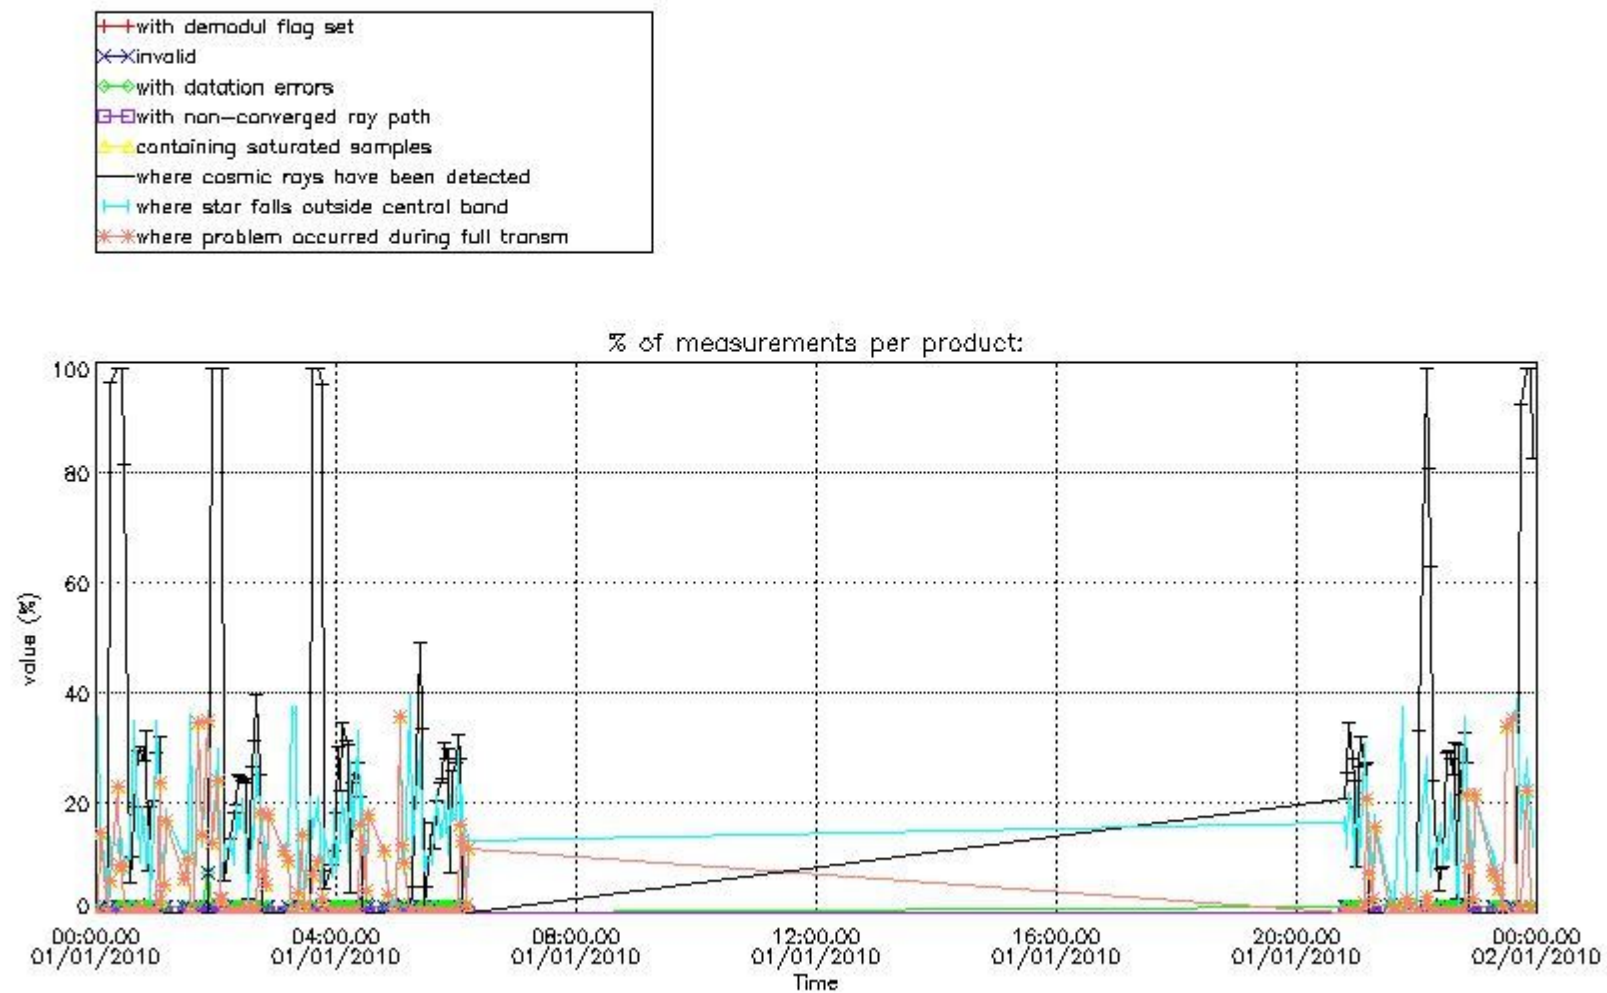

5. Demodulation flag and quality information monitoring

In this section it is presented the modulation information extracted from the pcd (product confidence data) at measurement level and information extracted from the Quality Summary dataset. Only products without errors (error flag in the MPH set to "0") are used.

5.1 Percentage of products during reporting period with:

At least one measurement with demodulation flag set:	45.0617 %
Reference spectrum computed from DB:	0.00000 %
Reference spectrum with small number of measurements:	0.00000 %
SATU data not used:	0.00000 %

5.2 Plot quality information per product (time dependant)

5.3 Plot quality information per product (world map)