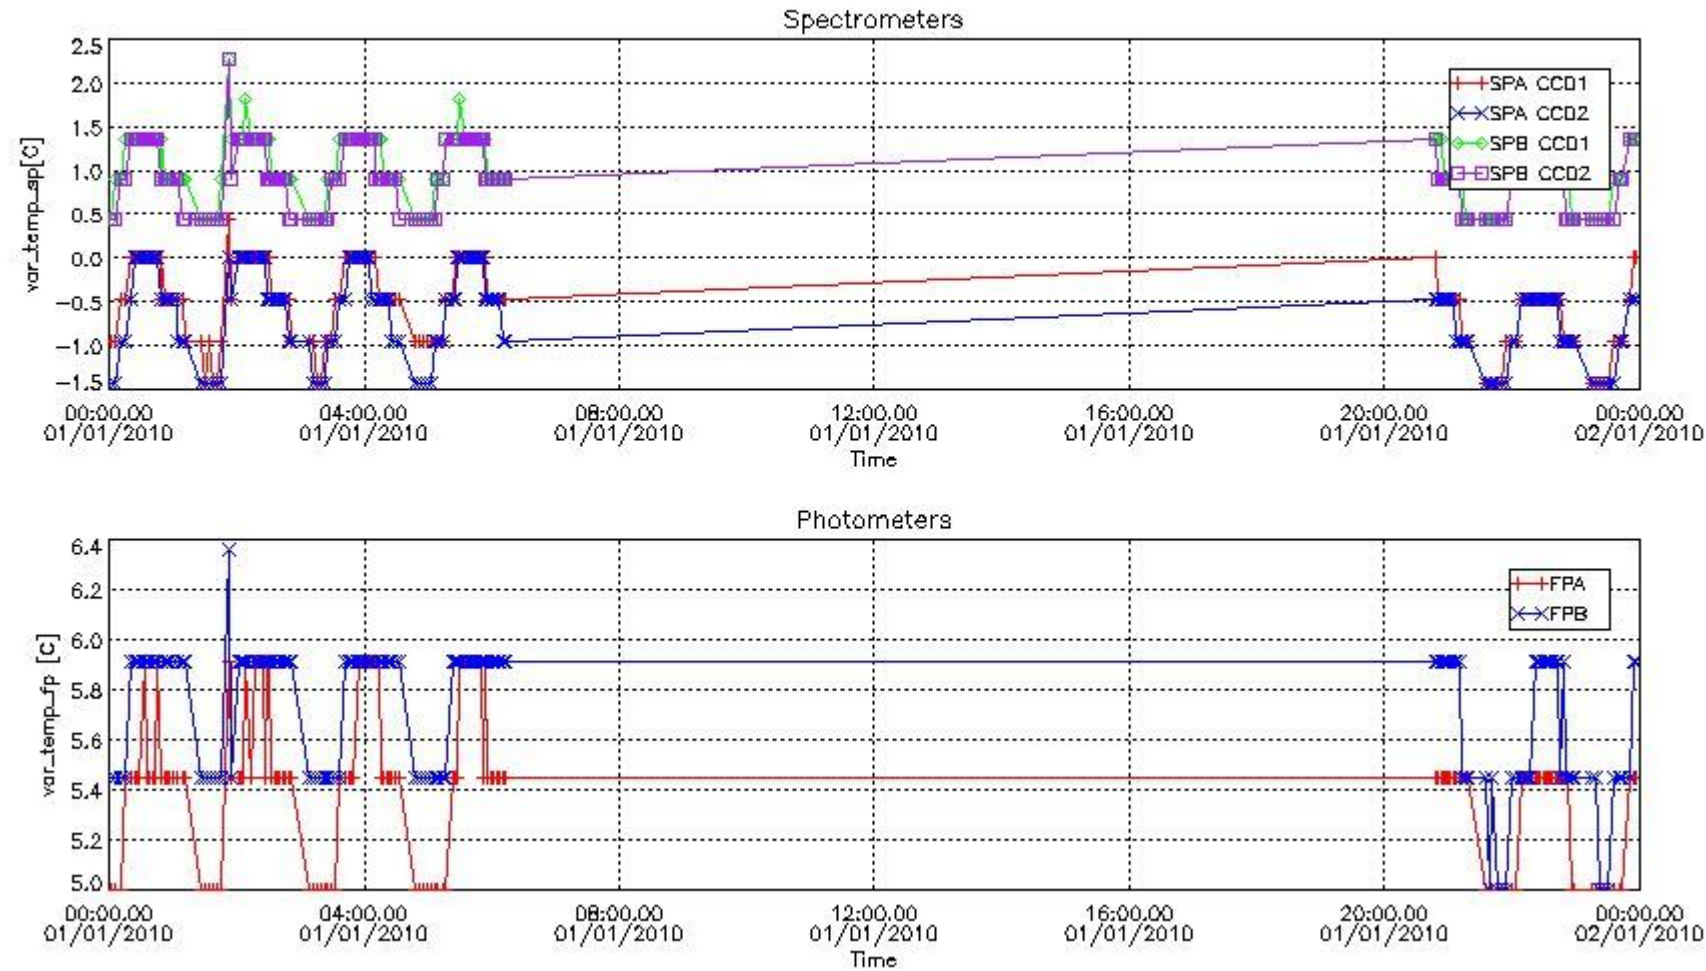

4. Overview of dark signal processing per product

The Dark Charge (DC) is a temperature-dependant signal added to the useful measurements and it is therefore subtracted from them during the processing. There are two phenomena that produce a continuous increase of the DC: the "hot pixels" (a pixel is "hot" when its DC exceeds by a significant amount its value measured on ground at the same temperature) and the "Random Telegraphic Signal" (abrupt change positive or negative of the CCD pixel signal, random in time, affecting only the DC part of the signal and not the photon generated signal).

In this section a list of products that did not use the Dark Sky Area (DSA) observation for the DC computation is given. It is also provided the mean DC plot per product for dark limb products with no error flag set.

4.1 These products did not use the DSA observation for DC computation:

Product name	DC information
GOM_TRA_1PNPDE20100101_204832_000000462085_00358_40993_2009.N1	DC map used
GOM_TRA_1PNPDE20100101_205044_000000472085_00358_40993_2010.N1	DC map used
GOM_TRA_1PNPDE20100101_205247_000000482085_00358_40993_2011.N1	DC map used
GOM_TRA_1PNPDE20100101_205534_000000472085_00358_40993_2012.N1	DC map used
GOM_TRA_1PNPDE20100101_205706_000000442085_00358_40993_2013.N1	DC map used
GOM_TRA_1PNPDE20100101_205933_000000492085_00358_40993_2014.N1	DC map used
GOM_TRA_1PNPDE20100101_210202_000000402085_00358_40993_2015.N1	DC map used
GOM_TRA_1PNPDE20100101_210418_000000412085_00358_40993_2016.N1	DC map used
GOM_TRA_1PNPDE20100101_210702_000000522085_00358_40993_2017.N1	DC map used
GOM_TRA_1PNPDE20100101_211015_000000512085_00358_40993_2018.N1	DC map used
GOM_TRA_1PNPDE20100101_211154_000000472085_00358_40993_2019.N1	DC map used
GOM_TRA_1PNPDE20100101_211554_000000382085_00358_40993_2020.N1	DC map used
GOM_TRA_1PNPDE20100101_211801_000000422085_00358_40993_2021.N1	DC map used
GOM_TRA_1PNPDE20100101_213440_000000352085_00358_40993_2022.N1	DC map used