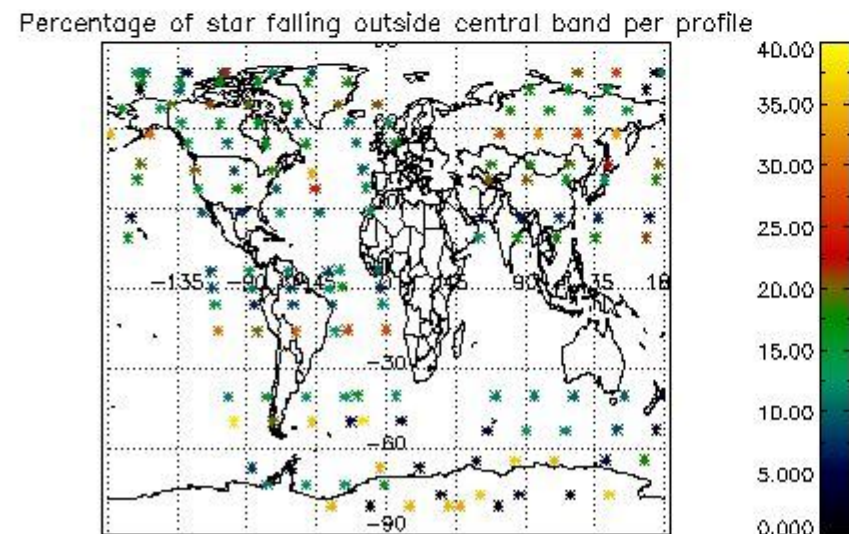

6. Statistics and plot of tangent altitude of the last measurement (DARK & BRIGHT products without errors)

6.1 Statistics on tangent altitude lost:

Statistics	DARK	BRIGHT	TWILIGHT
Mean:	15.054	15.014	NaN
St. deviation:	3.8985	6.9707	NaN
Maximum:	21.008	27.059	NaN
Minimum:	4.4533	3.7117	NaN
Number of data:	56.000	64.000	NaN

6.2 Plot for DARK limb products