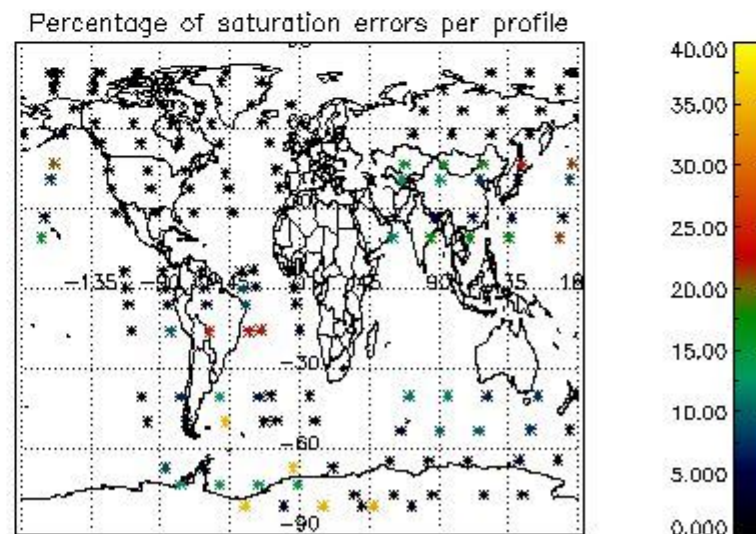

6. Statistics and plot of tangent altitude of the last measurement (DARK & BRIGHT products without errors)

6.1 Statistics on tangent altitude lost:

Statistics	DARK	BRIGHT	TWILIGHT
Mean:	15.054	15.014	NaN
St. deviation:	3.8985	6.9707	NaN
Maximum:	21.008	27.059	NaN
Minimum:	4.4533	3.7117	NaN
Number of data:	56.000	64.000	NaN

6.2 Plot for DARK limb products