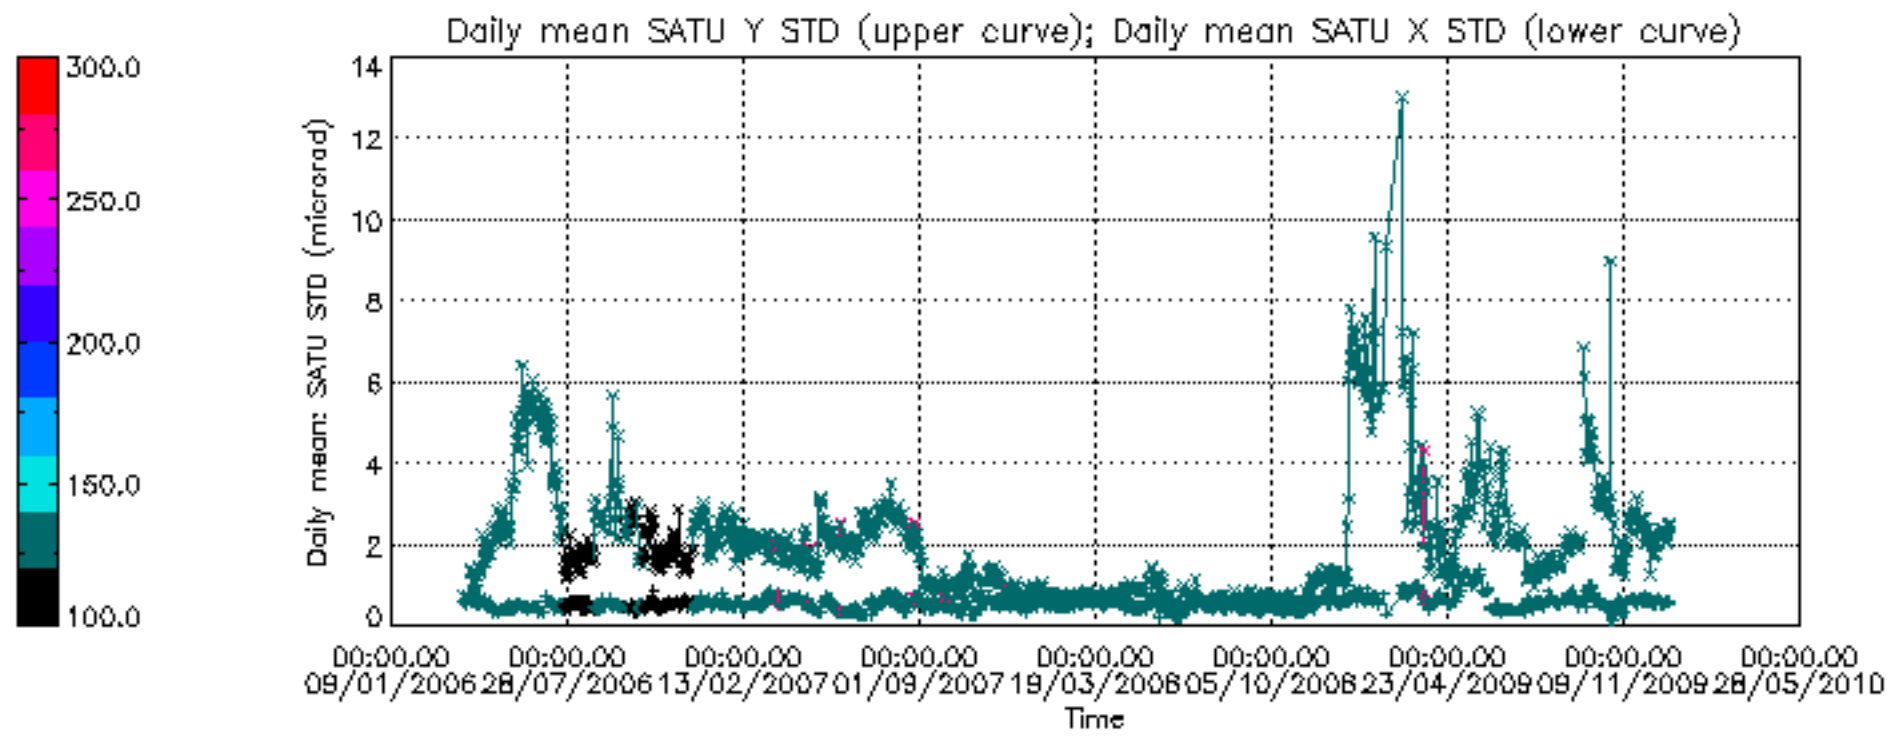

Tangent altitude at which the star is lost

/nas3/ENVISAT/GOMOS/GOM\_NL\_\_0P/GOM\_NL\_\_0PNPDE20100101\_001436\_000059322085\_00345\_40980\_9243.N1

1;	-682.4;	01-JAN-2010	00:14:36;	Dark	;	43.0;	122;	9Alp2Lib	;	2.75;	9700;	occ;	86;	0;	40980
2;	-269.4;	01-JAN-2010	00:21:29;	Dark	;	44.0;	54;	5The Cen	;	2.06;	4500;	occ;	88;	0;	40980
3;	-103.6;	01-JAN-2010	00:24:15;	Dark	;	40.5;	95;	Zet Cen	;	2.55;	26000;	occ;	81;	0;	40980
4;	1.0;	01-JAN-2010	00:26:00;	Dark	;	41.0;	77;	Eps Cen	;	2.30;	28000;	occ;	82;	0;	40981
5;	106.3;	01-JAN-2010	00:27:45;	Dark	;	43.0;	64;	Gam Cen	;	2.20;	10600;	occ;	86;	0;	40981
6;	209.9;	01-JAN-2010	00:29:28;	Dark	;	59.5;	0;		;	0.00;	0;	occ;	119;	0;	40981
7;	476.2;	01-JAN-2010	00:33:55;	Dark	;	46.5;	113;	Mu Vel	;	2.69;	5000;	occ;	93;	0;	40981
8;	630.5;	01-JAN-2010	00:36:29;	Dark	;	49.0;	71;	Iot Car	;	2.25;	7700;	occ;	98;	0;	40981
9;	727.5;	01-JAN-2010	00:38:06;	Dark	;	51.5;	41;	Eps Car	;	1.86;	4100;	occ;	103;	0;	40981
10;	916.1;	01-JAN-2010	00:41:15;	Dark	;	46.0;	34;	Gam2Vel	;	1.79;	23000;	occ;	92;	0;	40981
11;	1047.9;	01-JAN-2010	00:43:26;	Dark	;	45.0;	70;	Zet Pup	;	2.25;	39000;	occ;	90;	0;	40981
12;	1172.3;	01-JAN-2010	00:45:31;	Dark	;	47.0;	117;	Pi Pup	;	2.71;	3800;	occ;	94;	0;	40981
13;	1340.4;	01-JAN-2010	00:48:19;	Dark	;	45.5;	23;	21Eps CMA	;	1.50;	26000;	occ;	91;	0;	40981
14;	1433.2;	01-JAN-2010	00:49:52;	Dark	;	44.0;	179;	240mi2CMA	;	3.03;	24000;	occ;	88;	0;	40981
15;	1581.4;	01-JAN-2010	00:52:20;	Dark	;	45.0;	1;	9Alp CMA	;	-1.44;	11000;	occ;	90;	0;	40981
16;	1730.7;	01-JAN-2010	00:54:49;	Dark	;	36.0;	56;	53Kap Ori	;	2.07;	30000;	occ;	72;	0;	40981
17;	1881.4;	01-JAN-2010	00:57:20;	Dark	;	41.5;	30;	46Eps Ori	;	1.69;	30000;	occ;	83;	0;	40981
18;	2032.7;	01-JAN-2010	00:59:51;	Dark	;	55.0;	14;	58Alp Ori	;	0.87;	3000;	occ;	110;	0;	40981
19;	2229.2;	01-JAN-2010	01:03:08;	Dark	;	53.0;	44;	24Gam Gem	;	1.93;	11000;	occ;	106;	0;	40981
20;	2327.3;	01-JAN-2010	01:04:46;	Bright;	;	44.0;	151;	13Mu Gem	;	2.89;	3000;	occ;	88;	0;	40981
21;	2566.8;	01-JAN-2010	01:08:45;	Bright;	;	39.5;	107;	37The Aur	;	2.65;	11000;	occ;	79;	0;	40981
22;	2692.3;	01-JAN-2010	01:10:51;	Bright;	;	42.0;	6;	13Alp Aur	;	0.08;	3400;	occ;	84;	0;	40981
23;	3691.0;	01-JAN-2010	01:27:30;	Bright;	;	39.5;	60;	7Bet UMi	;	2.08;	3950;	occ;	79;	0;	40981
24;	3911.7;	01-JAN-2010	01:31:10;	Bright;	;	50.5;	32;	77Eps UMa	;	1.76;	11000;	occ;	101;	0;	40981
25;	4108.8;	01-JAN-2010	01:34:27;	Bright;	;	66.0;	39;	85Eta UMa	;	1.85;	24000;	occ;	132;	0;	40981
26;	4353.0;	01-JAN-2010	01:38:32;	Bright;	;	40.5;	180;	27Gam Boo	;	3.04;	8000;	occ;	81;	0;	40981
27;	4574.5;	01-JAN-2010	01:42:13;	Bright;	;	62.0;	83;		;	2.38;	11000;	occ;	124;	0;	40981
28;	4770.9;	01-JAN-2010	01:45:29;	Bright;	;	53.5;	3;	16Alp Boo	;	-0.05;	4250;	occ;	107;	0;	40981
29;	5194.3;	01-JAN-2010	01:52:33;	Bright;	;	55.5;	104;	27Bet Lib	;	2.61;	13100;	occ;	111;	0;	40981