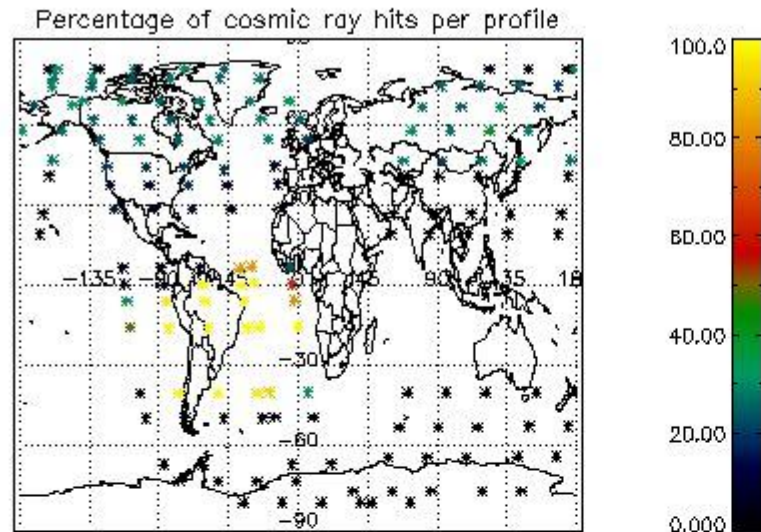

6. Statistics and plot of tangent altitude of the last measurement (DARK & BRIGHT products without errors)

6.1 Statistics on tangent altitude lost:

Statistics	DARK	BRIGHT	TWILIGHT
Mean:	15.054	15.014	NaN
St. deviation:	3.8985	6.9707	NaN
Maximum:	21.008	27.059	NaN
Minimum:	4.4533	3.7117	NaN
Number of data:	56.000	64.000	NaN

6.2 Plot for DARK limb products