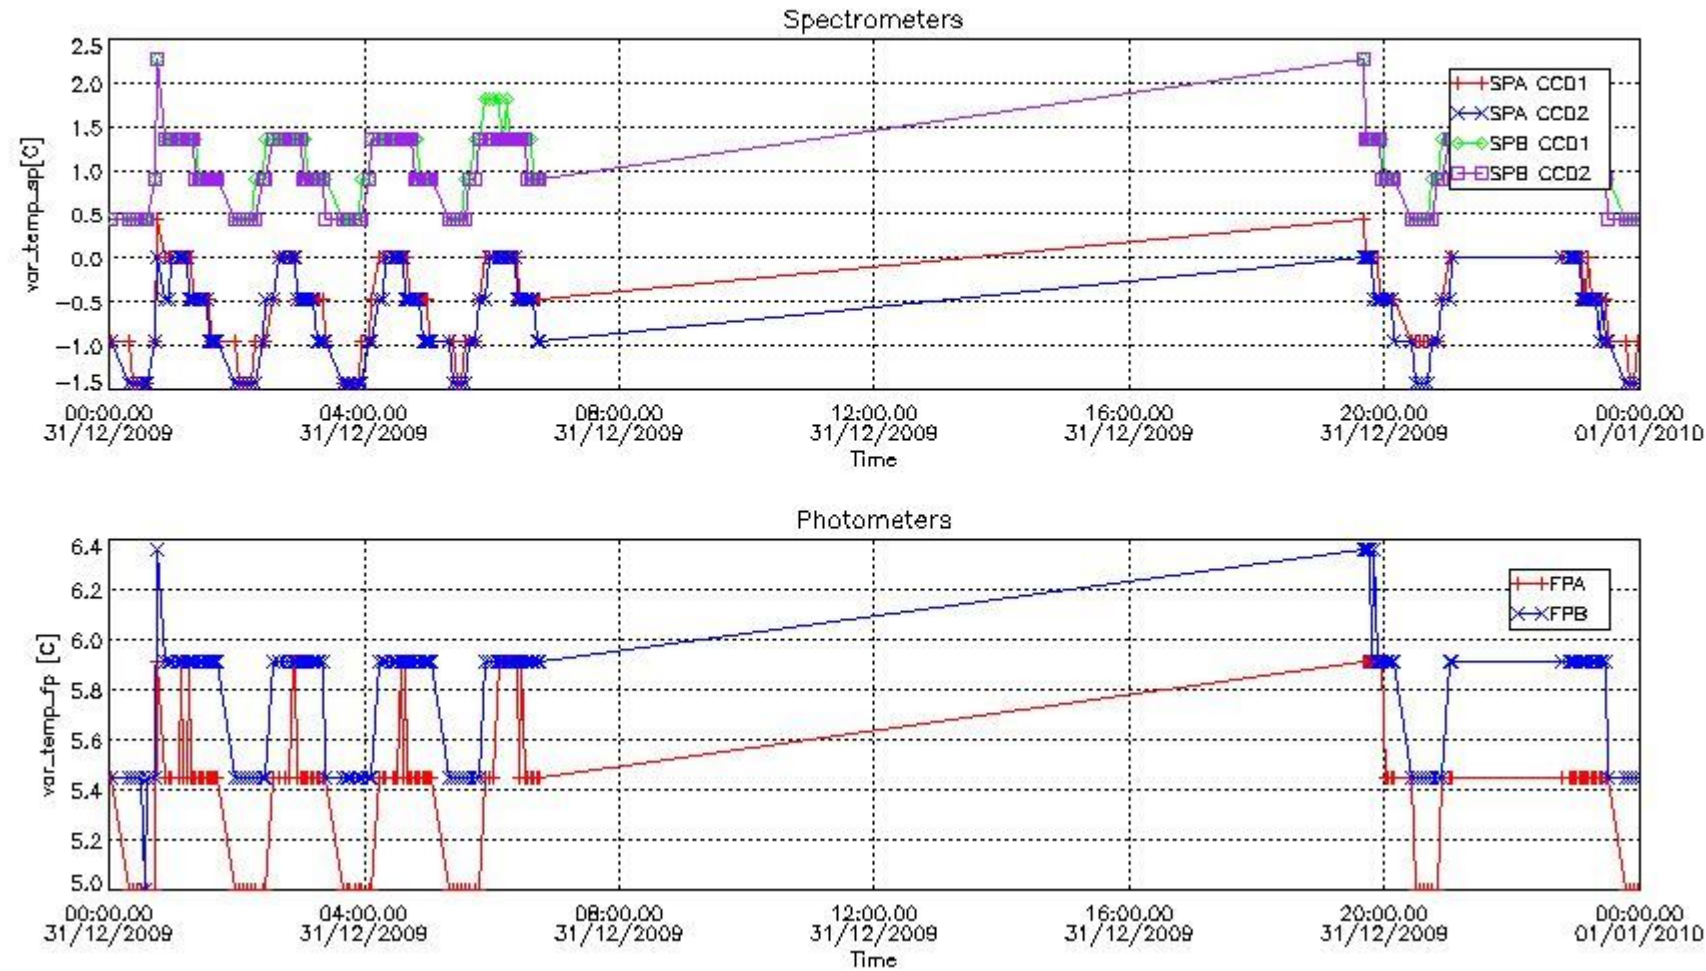

4. Overview of dark signal processing per product

The Dark Charge (DC) is a temperature-dependant signal added to the useful measurements and it is therefore subtracted from them during the processing. There are two phenomena that produce a continuous increase of the DC: the "hot pixels" (a pixel is "hot" when its DC exceeds by a significant amount its value measured on ground at the same temperature) and the "Random Telegraphic Signal" (abrupt change positive or negative of the CCD pixel signal, random in time, affecting only the DC part of the signal and not the photon generated signal).

In this section a list of products that did not use the Dark Sky Area (DSA) observation for the DC computation is given. It is also provided the mean DC plot per product for dark limb products with no error flag set.

4.1 These products did not use the DSA observation for DC computation:

Product name	DC information
GOM_TRA_1PNPDE20091231_193926_000000452085_00343_40978_1794.N1	DC map with no T dep.
GOM_TRA_1PNPDE20091231_194137_000000482085_00343_40978_1795.N1	DC map used
GOM_TRA_1PNPDE20091231_194342_000000462085_00343_40978_1796.N1	DC map used
GOM_TRA_1PNPDE20091231_194631_000000492085_00343_40978_1797.N1	DC map used
GOM_TRA_1PNPDE20091231_194804_000000452085_00343_40978_1798.N1	DC map used
GOM_TRA_1PNPDE20091231_195032_000000492085_00343_40978_1799.N1	DC map used
GOM_TRA_1PNPDE20091231_195302_000000422085_00343_40978_1800.N1	DC map used
GOM_TRA_1PNPDE20091231_195532_000000432085_00343_40978_1801.N1	DC map used
GOM_TRA_1PNPDE20091231_195804_000000492085_00343_40978_1802.N1	DC map used
GOM_TRA_1PNPDE20091231_200121_000000502085_00343_40978_1803.N1	DC map used
GOM_TRA_1PNPDE20091231_200259_000000482085_00343_40978_1804.N1	DC map used
GOM_TRA_1PNPDE20091231_200659_000000392085_00343_40978_1805.N1	DC map used
GOM_TRA_1PNPDE20091231_200904_000000432085_00343_40978_1806.N1	DC map used
GOM_TRA_1PNPDE20091231_202542_000000382085_00343_40978_1807.N1	DC map used