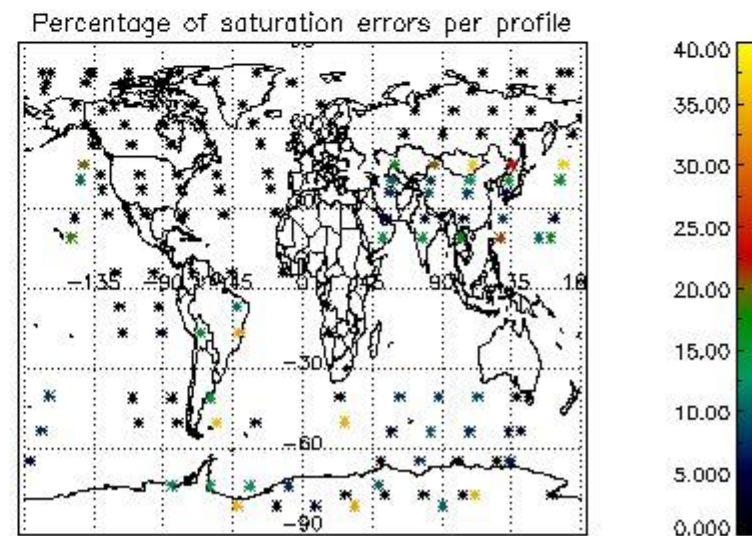

6. Statistics and plot of tangent altitude of the last measurement (DARK & BRIGHT products without errors)

6.1 Statistics on tangent altitude lost:

Statistics	DARK	BRIGHT	TWILIGHT
Mean:	14.048	14.722	NaN
St. deviation:	4.1185	6.5421	NaN
Maximum:	20.251	26.226	NaN
Minimum:	3.6212	3.5250	NaN
Number of data:	46.000	68.000	NaN

6.2 Plot for DARK limb products