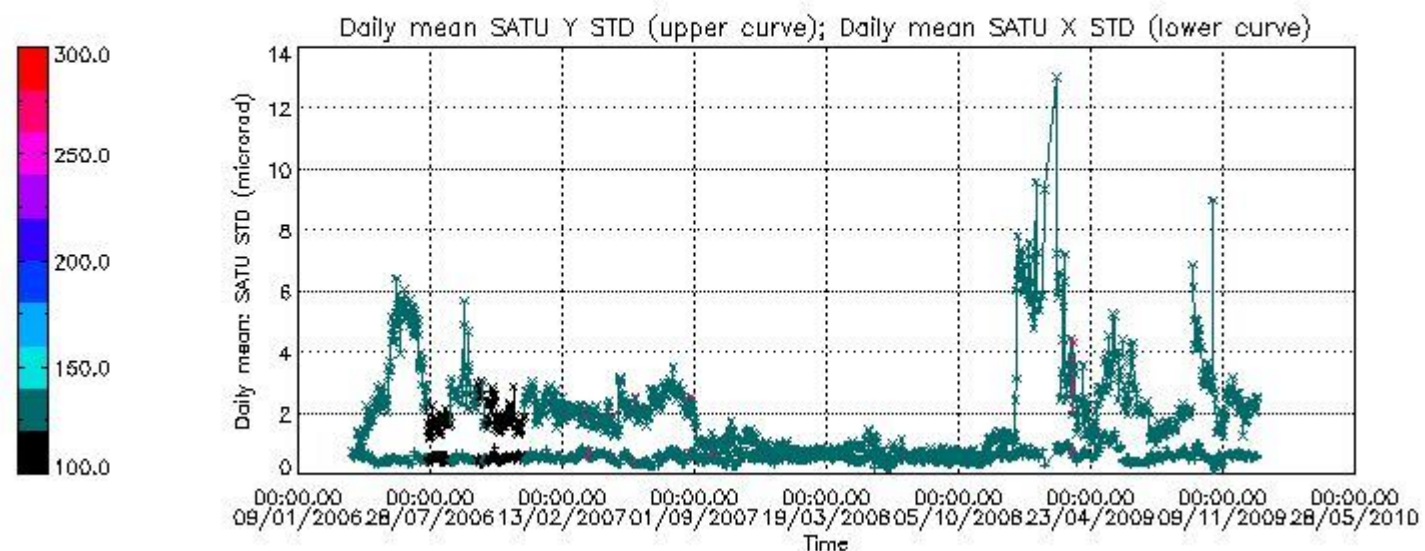

Number of data:	44950.	44950.	67050.	67050.

7.2.2 Trend of daily SATU NEA St. deviation since 1st April 2006 (dark limb)

The long term trend of the SATU 'X' and 'Y' standard deviations should be constant during the whole mission.

The colorbar represents the start tangent altitude (km) of the occultations.

Upper curve: STD of SATU Y axis
Lower curve: STD of SATU X axis

8. Auxiliary Data Files used for the production reported in section 2.4

The number reported in the third column indicates since which file (see list in section 2.4) the corresponding auxiliary file has been used. The fourth column is the date of those product files.

Type	Auxiliary Filename	Used since product	Used since product date
INST_PHYS_CHARACTERISTICS	GOM_INS_AXVIEC20091111_143220_20030716_120000_20500101_000000	1	31-DEC-2009 00:01:54
CALIBRATION_DATABASE	GOM_CAL_AXVIEC20091229_111816_20091227_000000_20500101_000000	1	31-DEC-2009 00:01:54
LEVEL-1B_PROC_CONFIG	GOM_PR1_AXVIEC20091111_145255_20020301_000000_20500101_000000	1	31-DEC-2009 00:01:54
STAR_CATALOGUE	GOM_CAT_AXVIEC20020121_161009_20020101_000000_20200101_000000	1	31-DEC-2009 00:01:54
STELLAR_SPECTRA_DATABANK	GOM_STS_AXVIEC20091111_151504_20020101_160000_20500101_000000	1	31-DEC-2009 00:01:54
ECMWF_FILE	AUX_ECF_AXNECM20091230_062111_20091230_210000_20091231_090000	1	31-DEC-2009 00:01:54
ECMWF_FILE	AUX_ECF_AXNECM20091230_181628_20091231_030000_20091231_150000	57	31-DEC-2009 03:39:44
ECMWF_FILE	AUX_ECA_AXNECM20091231_060114_20091230_210000_20091231_090000	85	31-DEC-2009 05:20:20
ECMWF_FILE	AUX_ECA_AXNECM20091231_182114_20091231_090000_20091231_210000	113	31-DEC-2009 19:39:26
ECMWF_FILE	AUX_ECF_AXNECM20091231_062114_20091231_150000_20100101_030000	132	31-DEC-2009 20:50:44
ECMWF_FILE	AUX_ECF_AXNECM20091231_062115_20091231_210000_20100101_090000	136	31-DEC-2009 22:47:08
OPTIONAL_ECMWF_FILE	MISSING	1	31-DEC-2009 00:01:54
ORBIT_DATA_FILE	DOR_NAV_OPNPDE20091230_230330_000057382085_00330_40965_9468.N1	1	31-DEC-2009 00:01:54
ORBIT_DATA_FILE	DOR_NAV_OPNPDE20091231_004427_000054192085_00331_40966_9469.N1	9	31-DEC-2009 00:46:05
ORBIT_DATA_FILE	DOR_NAV_OPNPDE20091231_022005_000041442085_00332_40967_9470.N1	36	31-DEC-2009 02:24:04
ORBIT_DATA_FILE	DOR_NAV_OPNPDE20091231_033428_000057382085_00333_40968_9471.N1	57	31-DEC-2009 03:39:44
ORBIT_DATA_FILE	DOR_NAV_OPNPDE20091231_051525_000057382085_00334_40969_9472.N1	85	31-DEC-2009 05:20:20
ORBIT_DATA_FILE	DOR_NAV_OPNPDE20091231_193609_000038252085_00343_40978_9473.N1	113	31-DEC-2009 19:39:26
ORBIT_DATA_FILE	DOR_NAV_OPNPDE20091231_204513_000060572085_00343_40978_9474.N1	132	31-DEC-2009 20:50:44
ORBIT_DATA_FILE	DOR_NAV_OPNPDE20091231_223129_000057382085_00344_40979_9475.N1	136	31-DEC-2009 22:47:08