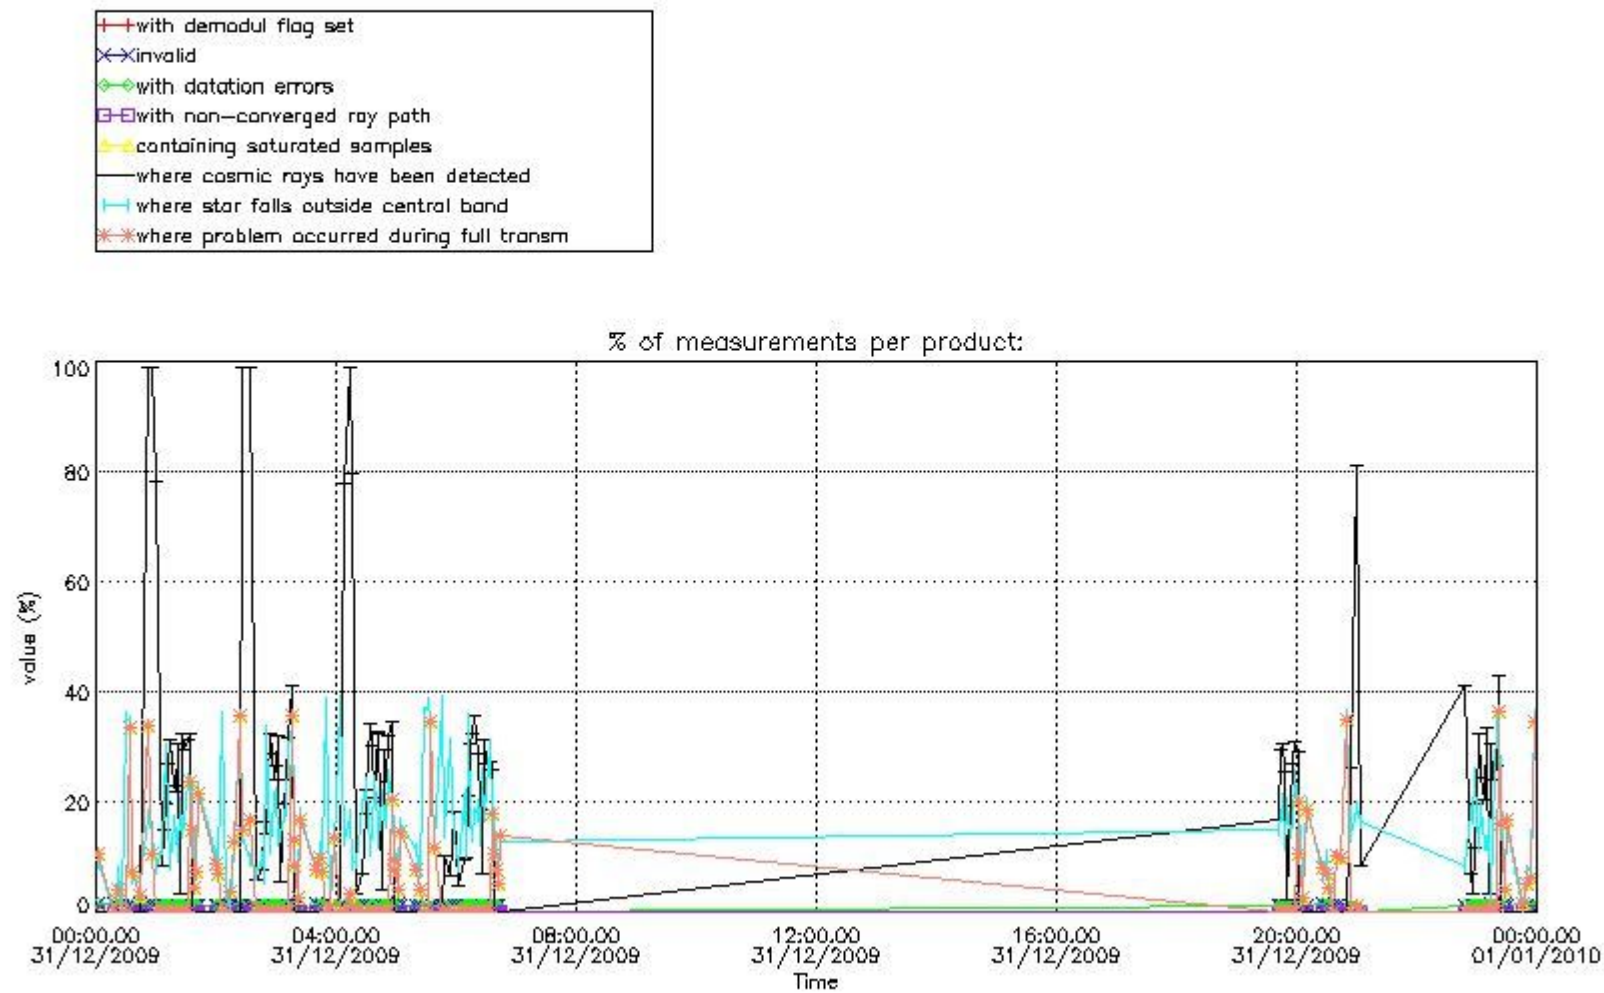

5. Demodulation flag and quality information monitoring

In this section it is presented the modulation information extracted from the pcd (product confidence data) at measurement level and information extracted from the Quality Summary dataset. Only products without errors (error flag in the MPH set to "0") are used.

5.1 Percentage of products during reporting period with:

At least one measurement with demodulation flag set:	40.2597 %
Reference spectrum computed from DB:	0.00000 %
Reference spectrum with small number of measurements:	0.00000 %
SATU data not used:	0.00000 %

5.2 Plot quality information per product (time dependant)

5.3 Plot quality information per product (world map)