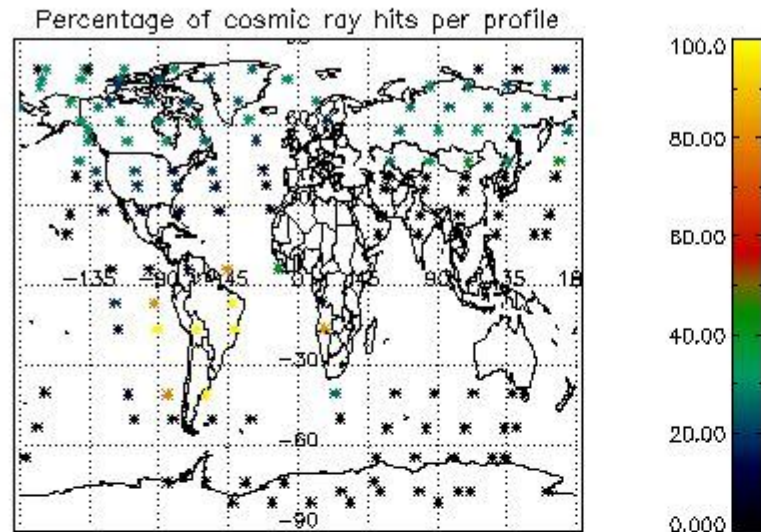

6. Statistics and plot of tangent altitude of the last measurement (DARK & BRIGHT products without errors)

6.1 Statistics on tangent altitude lost:

Statistics	DARK	BRIGHT	TWILIGHT
Mean:	14.048	14.722	NaN
St. deviation:	4.1185	6.5421	NaN
Maximum:	20.251	26.226	NaN
Minimum:	3.6212	3.5250	NaN
Number of data:	46.000	68.000	NaN

6.2 Plot for DARK limb products