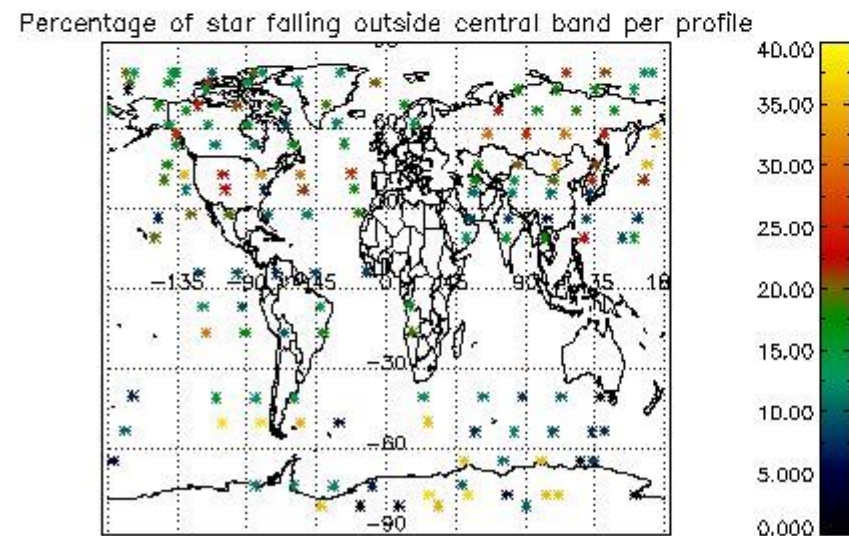

6. Statistics and plot of tangent altitude of the last measurement (DARK & BRIGHT products without errors)

6.1 Statistics on tangent altitude lost:

Statistics	DARK	BRIGHT	TWILIGHT
Mean:	14.048	14.722	NaN
St. deviation:	4.1185	6.5421	NaN
Maximum:	20.251	26.226	NaN
Minimum:	3.6212	3.5250	NaN
Number of data:	46.000	68.000	NaN

6.2 Plot for DARK limb products