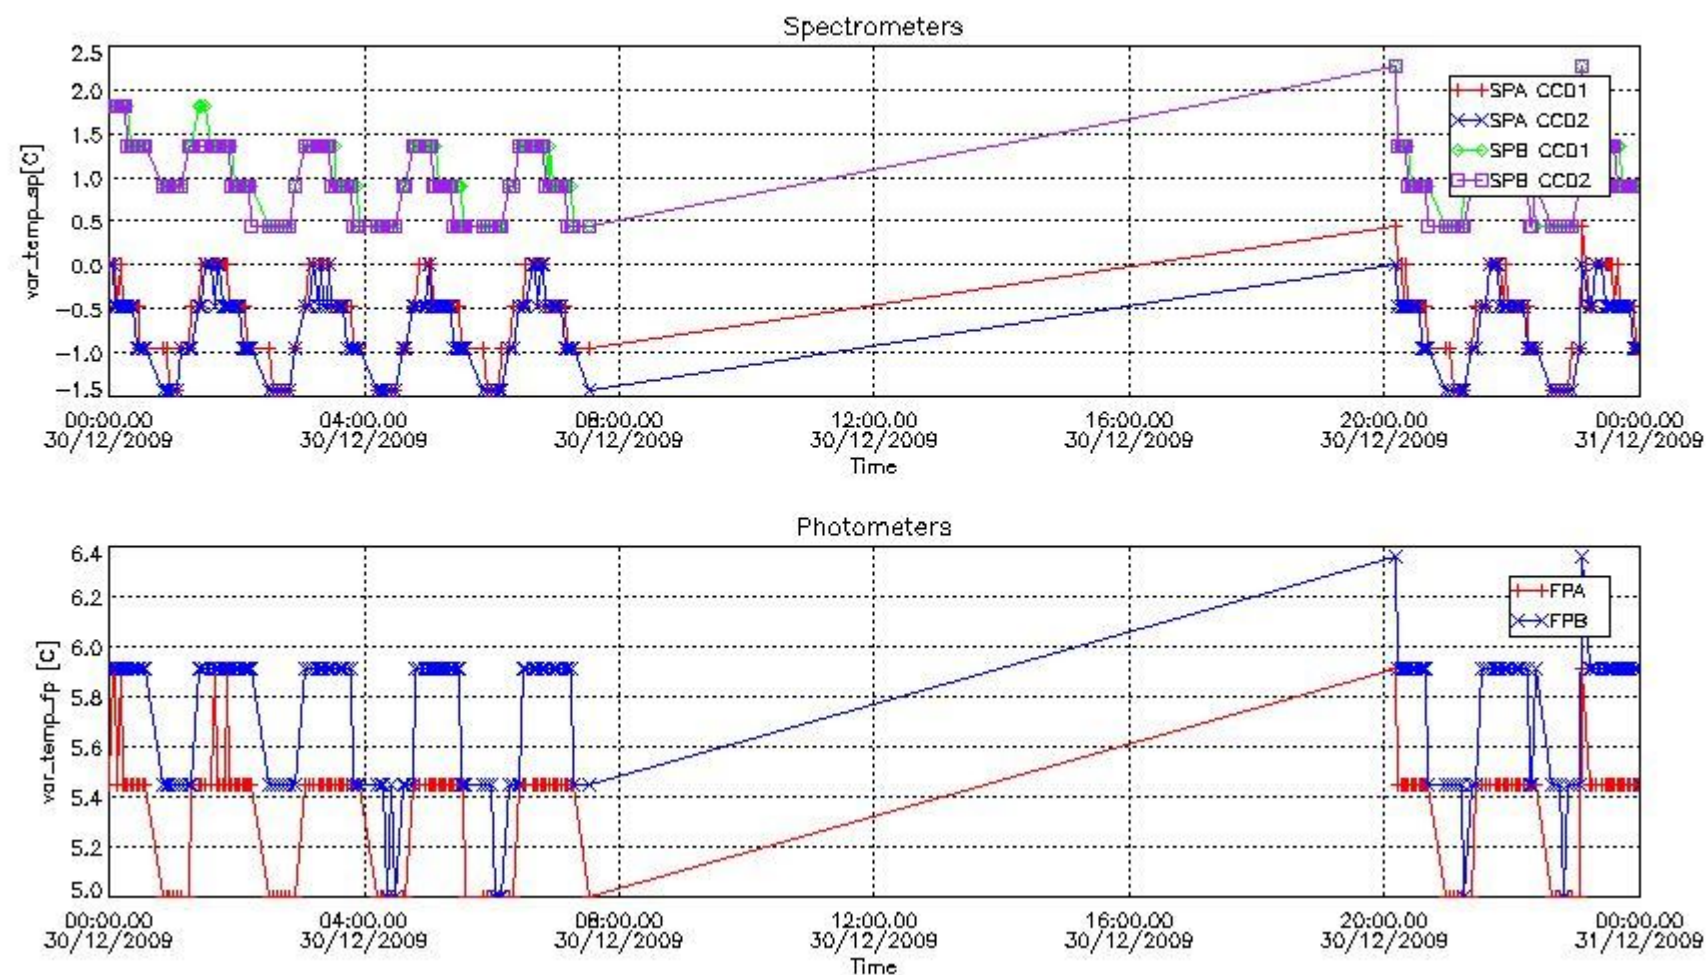

3. Plot of GOMOS spectrometers and photometers temperatures from level 1b data

4. Overview of dark signal processing per product

The Dark Charge (DC) is a temperature-dependant signal added to the useful measurements and it is therefore subtracted from them during the processing. There are two phenomena that produce a continuous increase of the DC: the "hot pixels" (a pixel is "hot" when its DC exceeds by a significant amount its value measured on ground at the same temperature) and the "Random Telegraphic Signal" (abrupt change positive or negative of the CCD pixel signal, random in time, affecting only the DC part of the signal and not the photon generated signal).

In this section a list of products that did not use the Dark Sky Area (DSA) observation for the DC computation is given. It is also provided the mean DC plot per product for dark limb products with no error flag set.

4.1 These products did not use the DSA observation for DC computation:

Product name	DC information
GOM_TRA_1PNPDE20091230_201055_000000462085_00329_40964_1599.N1	DC map with no T dep.