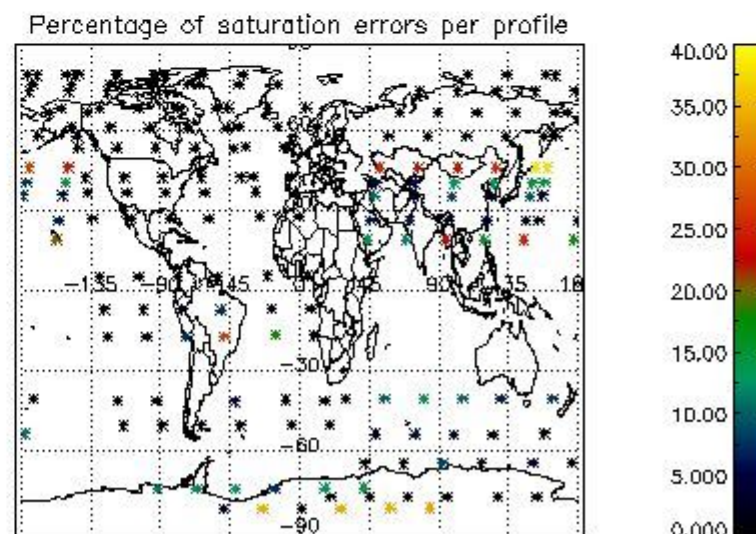

6. Statistics and plot of tangent altitude of the last measurement (DARK & BRIGHT products without errors)

6.1 Statistics on tangent altitude lost:

Statistics	DARK	BRIGHT	TWILIGHT
Mean:	13.791	14.492	NaN
St. deviation:	4.5690	7.0773	NaN
Maximum:	19.816	29.200	NaN
Minimum:	2.4211	3.4524	NaN
Number of data:	60.000	82.000	NaN

6.2 Plot for DARK limb products