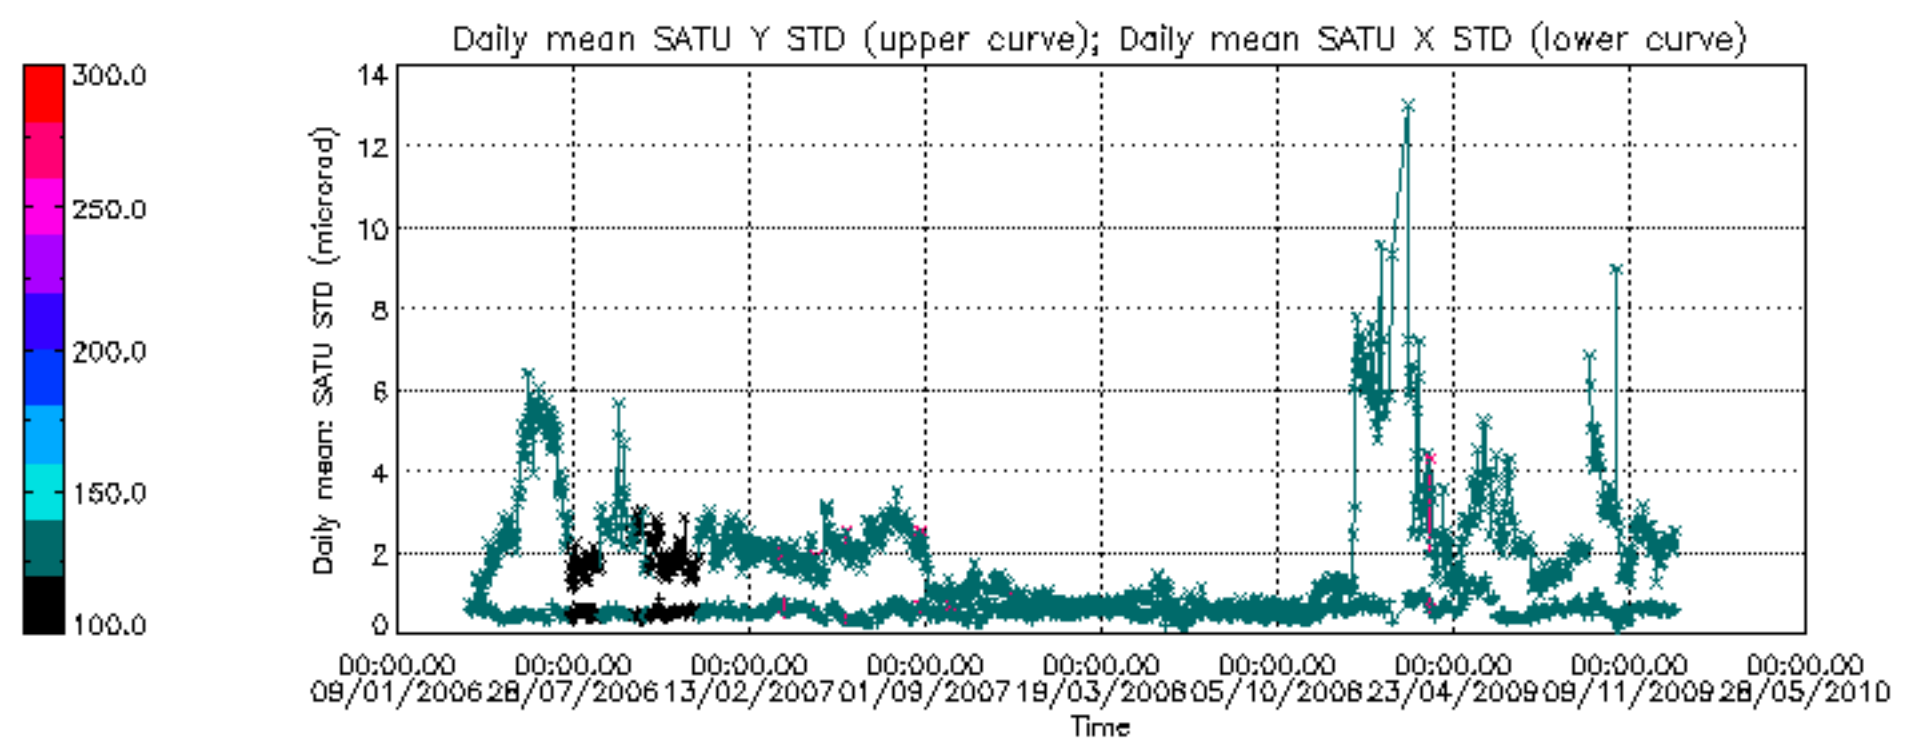

Tangent altitude at which the star is lost

/nas3/ENVISAT/GOMOS/GOM_NL__0P/GOM_NL__0PNPDE20091201_013105_000044402084_00403_40537_9039.N1

1; -575.6; 01-DEC-2009 01:31:05; Dark ; 49.5; 100; 4Gam Crv ; 2.58; 13100;occ; 99; 0;40537
 2; -480.0; 01-DEC-2009 01:32:41; Dark ; 48.5; 171; 2Eps Crv ; 3.00; 4250;occ; 97; 0;40537
 3; 88.7; 01-DEC-2009 01:42:10; Dark ; 48.5; 113; Mu Vel ; 2.69; 5000;occ; 97; 0;40538
 4; 407.7; 01-DEC-2009 01:47:29; Dark ; 59.5; 0; ; 0.00; 0;occ; 119; 0;40538
 5; 605.8; 01-DEC-2009 01:50:47; Dark ; 49.0; 34; Gam2Vel ; 1.79; 23000;occ; 98; 0;40538
 6; 711.5; 01-DEC-2009 01:52:32; Dark ; 57.0; 70; Zet Pup ; 2.25; 39000;occ; 114; 0;40538
 7; 919.9; 01-DEC-2009 01:56:01; Dark ; 62.0; 117; Pi Pup ; 2.71; 3800;occ; 124; 0;40538
 8; 1147.6; 01-DEC-2009 01:59:49; Dark ; 69.0; 23; 21Eps CMa ; 1.50; 26000;occ; 138; 0;40538
 9; 1535.7; 01-DEC-2009 02:06:17; Dark ; 55.0; 101; 11Alp Lep ; 2.58; 7000;occ; 110; 0;40538
 10; 1752.0; 01-DEC-2009 02:09:53; Dark ; 56.5; 7; 19Bet Ori ; 0.10; 14000;occ; 113; 0;40538
 11; 1933.1; 01-DEC-2009 02:12:54; Dark ; 62.5; 30; 46Eps Ori ; 1.69; 30000;occ; 125; 0;40538
 12; 2096.1; 01-DEC-2009 02:15:37; Dark ; 66.0; 27; 24Gam Ori ; 1.64; 26000;occ; 132; 0;40538
 13; 2231.9; 01-DEC-2009 02:17:53; Bright; 50.0; 13; 87Alp Tau ; 0.87; 3800;occ; 100; 0;40538
 14; 2328.4; 01-DEC-2009 02:19:29; Bright; 39.0; 146; 25Eta Tau ; 2.87; 15200;occ; 78; 0;40538
 15; 2470.7; 01-DEC-2009 02:21:52; Bright; 39.5; 150; 44Zet Per ; 2.89; 28000;occ; 79; 0;40538
 16; 2616.0; 01-DEC-2009 02:24:17; Bright; 39.5; 149; 45Eps Per ; 2.89; 30000;occ; 79; 0;40538
 17; 2847.4; 01-DEC-2009 02:28:08; Bright; 47.5; 6; 13Alp Aur ; 0.08; 3400;occ; 95; 0;40538
 18; 2957.0; 01-DEC-2009 02:29:58; Bright; 51.0; 42; 34Bet Aur ; 1.90; 10200;occ; 102; 0;40538
 19; 3821.0; 01-DEC-2009 02:44:22; Bright; 44.0; 36; 50Alp UMa ; 1.80; 6300;occ; 88; 0;40538