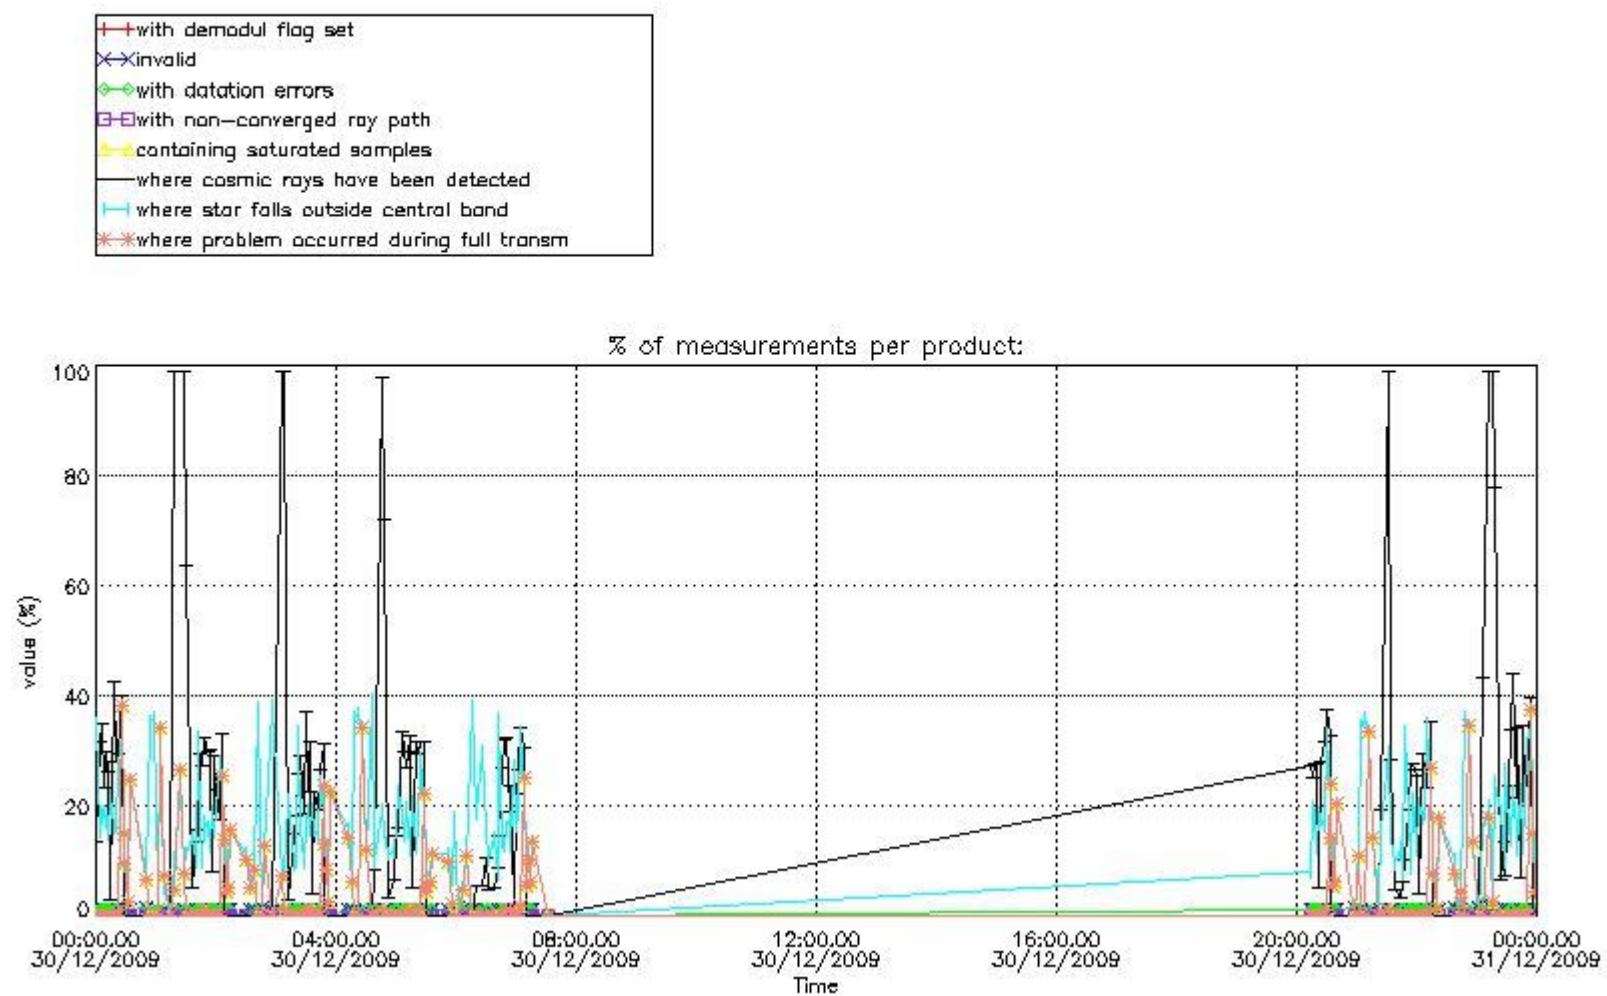

At least one measurement with demodulation flag set:	40.5128 %
Reference spectrum computed from DB:	0.00000 %
Reference spectrum with small number of measurements:	0.00000 %
SATU data not used:	0.00000 %

5.2 Plot quality information per product (time dependant)

5.3 Plot quality information per product (world map)