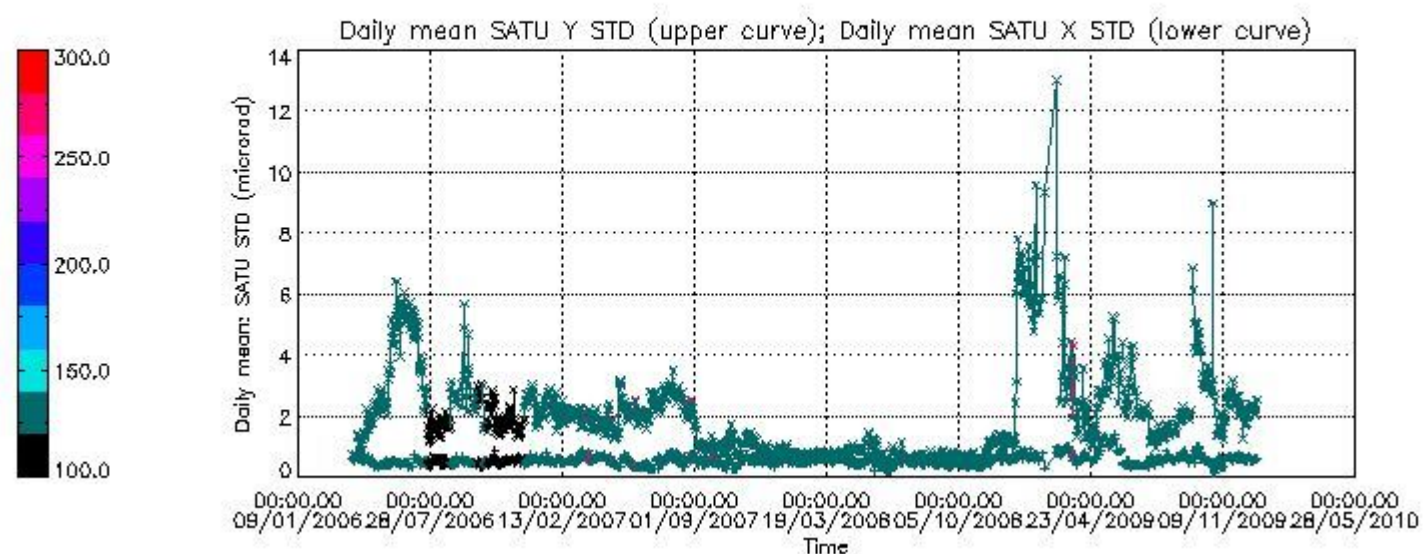

Number of data:	58600.	58600.	81000.	81000.

7.2.2 Trend of daily SATU NEA St. deviation since 1st April 2006 (dark limb)

The long term trend of the SATU 'X' and 'Y' standard deviations should be constant during the whole mission.

The colorbar represents the start tangent altitude (km) of the occultations.

Upper curve: STD of SATU Y axis
Lower curve: STD of SATU X axis

8. Auxiliary Data Files used for the production reported in section 2.4

The number reported in the third column indicates since which file (see list in section 2.4) the corresponding auxiliary file has been used. The fourth column is the date of those product files.

Type	Auxiliary Filename	Used since product	Used since product date
INST_PHYS_CHARACTERISTICS	GOM_INS_AXVIEC20091111_143220_20030716_120000_20500101_000000	1	30-DEC-2009 00:00:29
CALIBRATION_DATABASE	GOM_CAL_AXVIEC20091229_111816_20091227_000000_20500101_000000	1	30-DEC-2009 00:00:29
LEVEL-1B_PROC_CONFIG	GOM_PR1_AXVIEC20091111_145255_20020301_000000_20500101_000000	1	30-DEC-2009 00:00:29
STAR_CATALOGUE	GOM_CAT_AXVIEC20020121_161009_20020101_000000_20200101_000000	1	30-DEC-2009 00:00:29
STELLAR_SPECTRA_DATABANK	GOM_STS_AXVIEC20091111_151504_20020101_160000_20500101_000000	1	30-DEC-2009 00:00:29
ECMWF_FILE	AUX_ECF_AXNECM20091229_062110_20091229_210000_20091230_090000	1	30-DEC-2009 00:00:29
ECMWF_FILE	AUX_ECF_AXNECM20091229_182111_20091230_030000_20091230_150000	71	30-DEC-2009 04:11:22
ECMWF_FILE	AUX_ECA_AXNECM20091230_060110_20091229_210000_20091230_090000	99	30-DEC-2009 05:51:58
ECMWF_FILE	AUX_ECF_AXNECM20091230_062110_20091230_150000_20091231_030000	128	30-DEC-2009 20:10:55
ECMWF_FILE	AUX_ECF_AXNECM20091230_062111_20091230_210000_20091231_090000	149	30-DEC-2009 21:24:52
OPTIONAL_ECMWF_FILE	MISSING	1	30-DEC-2009 00:00:29
ORBIT_DATA_FILE	DOR_NAV_OPNPDE20091229_233531_000057382085_00316_40951_9461.N1	1	30-DEC-2009 00:00:29
ORBIT_DATA_FILE	DOR_NAV_OPNPDE20091230_011109_000044632085_00317_40952_9462.N1	23	30-DEC-2009 01:17:34
ORBIT_DATA_FILE	DOR_NAV_OPNPDE20091230_023051_000054192085_00318_40953_9463.N1	45	30-DEC-2009 02:34:36
ORBIT_DATA_FILE	DOR_NAV_OPNPDE20091230_040629_000057382085_00319_40954_9464.N1	71	30-DEC-2009 04:11:22
ORBIT_DATA_FILE	AUX_FPO_AXVPDS20091228_233703_20091228_191826_20100107_204440	99	30-DEC-2009 05:51:58
ORBIT_DATA_FILE	DOR_NAV_OPNPDE20091230_200810_000041442085_00329_40964_9466.N1	128	30-DEC-2009 20:10:55
ORBIT_DATA_FILE	DOR_NAV_OPNPDE20091230_212233_000057382085_00329_40964_9467.N1	149	30-DEC-2009 21:24:52
ORBIT_DATA_FILE	DOR_NAV_OPNPDE20091230_230330_000057382085_00330_40965_9468.N1	177	30-DEC-2009 23:05:28