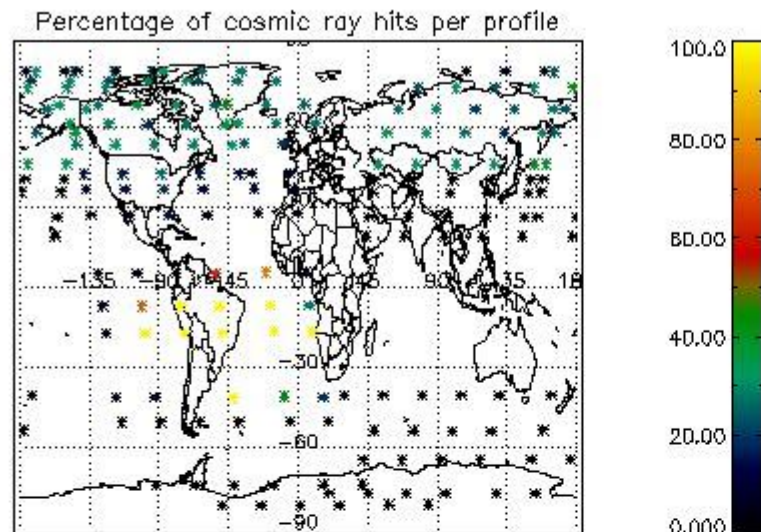

6. Statistics and plot of tangent altitude of the last measurement (DARK & BRIGHT products without errors)

6.1 Statistics on tangent altitude lost:

Statistics	DARK	BRIGHT	TWILIGHT
Mean:	13.791	14.492	NaN
St. deviation:	4.5690	7.0773	NaN
Maximum:	19.816	29.200	NaN
Minimum:	2.4211	3.4524	NaN
Number of data:	60.000	82.000	NaN

6.2 Plot for DARK limb products