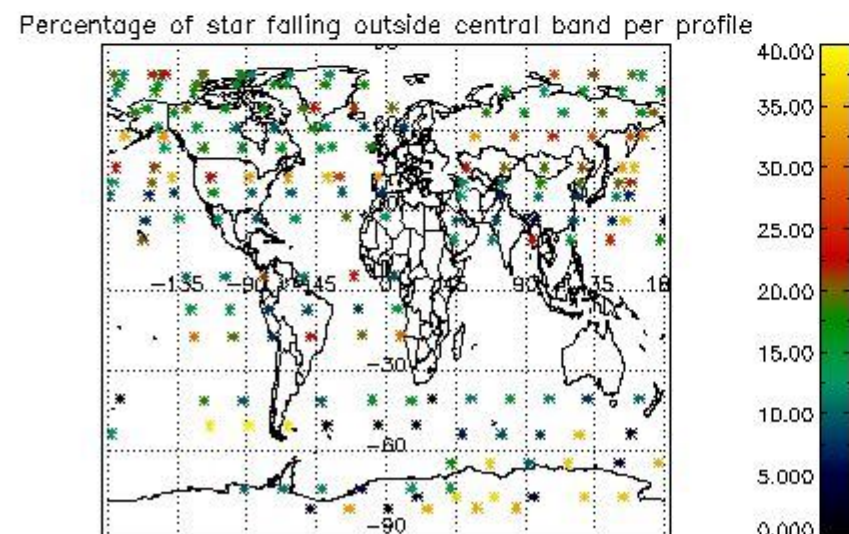

6. Statistics and plot of tangent altitude of the last measurement (DARK & BRIGHT products without errors)

6.1 Statistics on tangent altitude lost:

Statistics	DARK	BRIGHT	TWILIGHT
Mean:	13.791	14.492	NaN
St. deviation:	4.5690	7.0773	NaN
Maximum:	19.816	29.200	NaN
Minimum:	2.4211	3.4524	NaN
Number of data:	60.000	82.000	NaN

6.2 Plot for DARK limb products