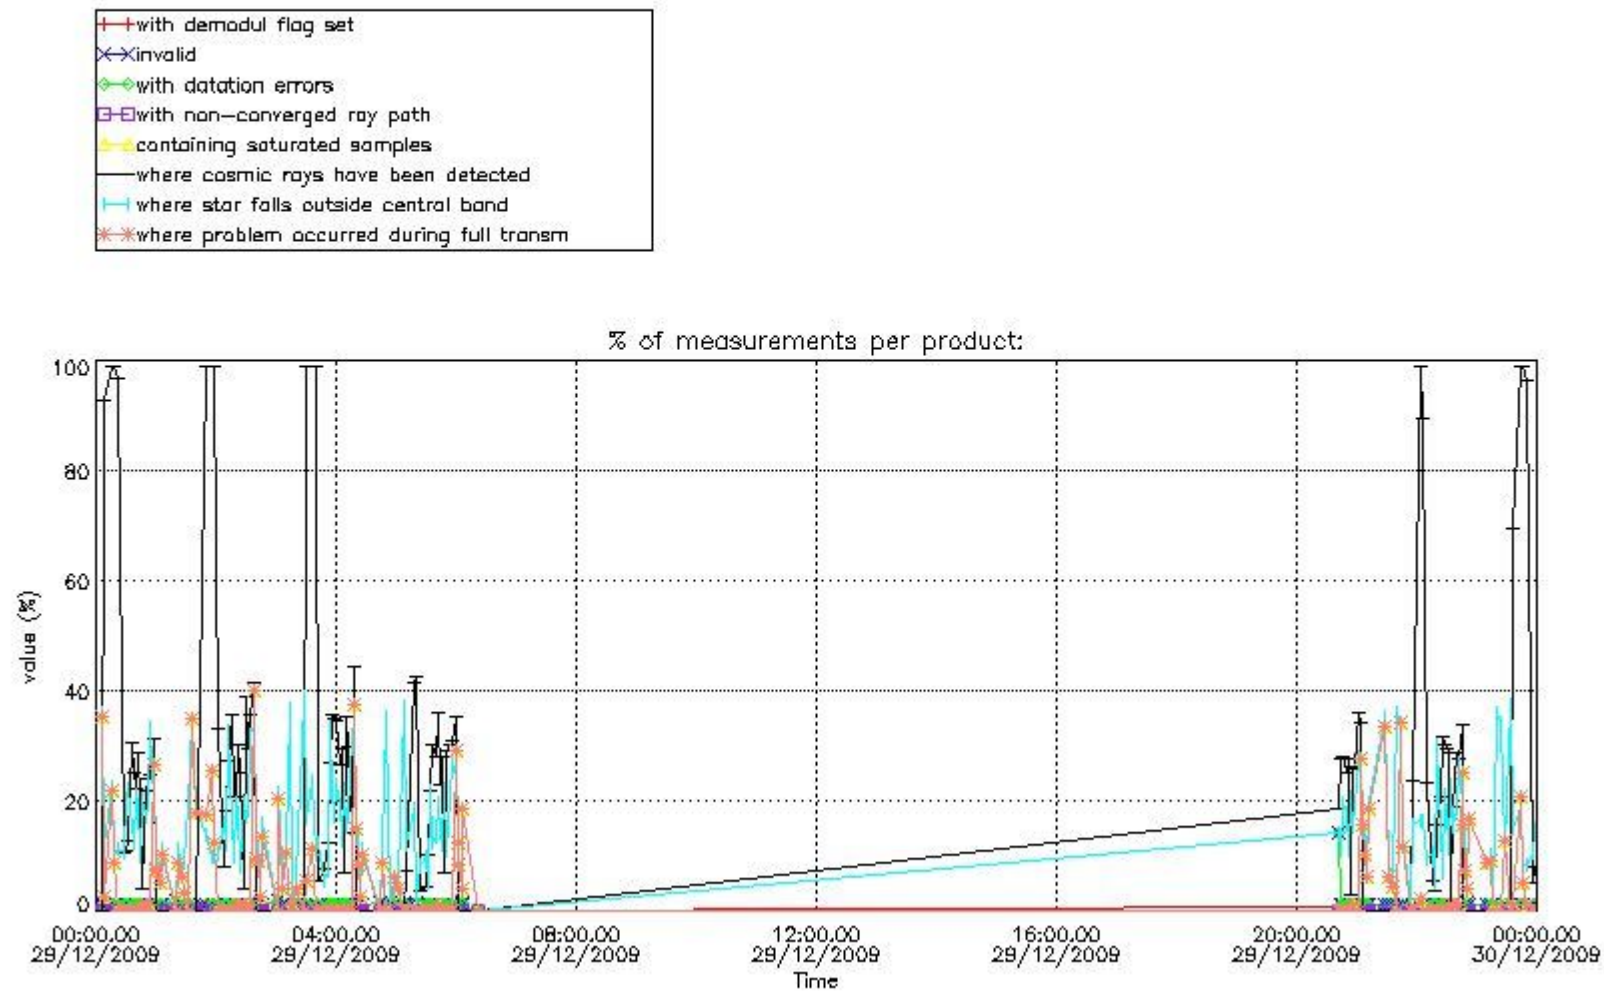

5. Demodulation flag and quality information monitoring

In this section it is presented the modulation information extracted from the pcd (product confidence data) at measurement level and information extracted from the Quality Summary dataset. Only products without errors (error flag in the MPH set to "0") are used.

5.1 Percentage of products during reporting period with:

At least one measurement with demodulation flag set:	42.9448 %
Reference spectrum computed from DB:	0.00000 %
Reference spectrum with small number of measurements:	0.00000 %
SATU data not used:	0.00000 %

5.2 Plot quality information per product (time dependant)

5.3 Plot quality information per product (world map)