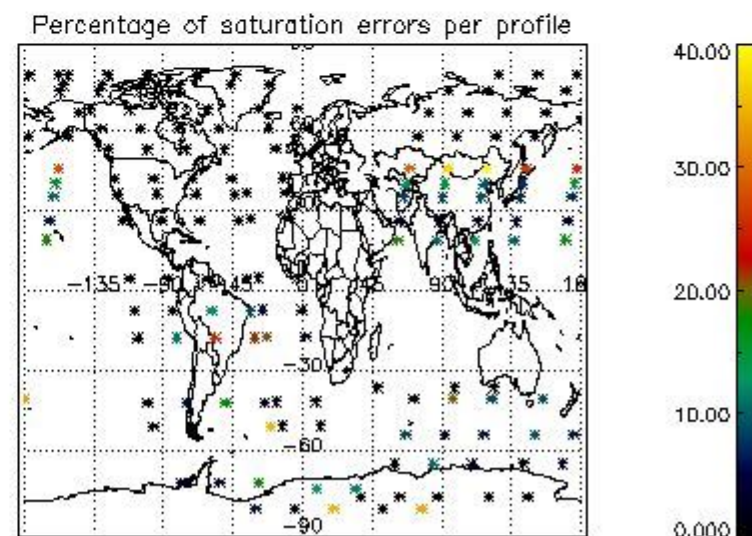

6. Statistics and plot of tangent altitude of the last measurement (DARK & BRIGHT products without errors)

6.1 Statistics on tangent altitude lost:

Statistics	DARK	BRIGHT	TWILIGHT
Mean:	15.109	14.305	NaN
St. deviation:	4.1745	6.6171	NaN
Maximum:	22.130	28.719	NaN
Minimum:	4.3481	3.3534	NaN
Number of data:	53.000	65.000	NaN

6.2 Plot for DARK limb products