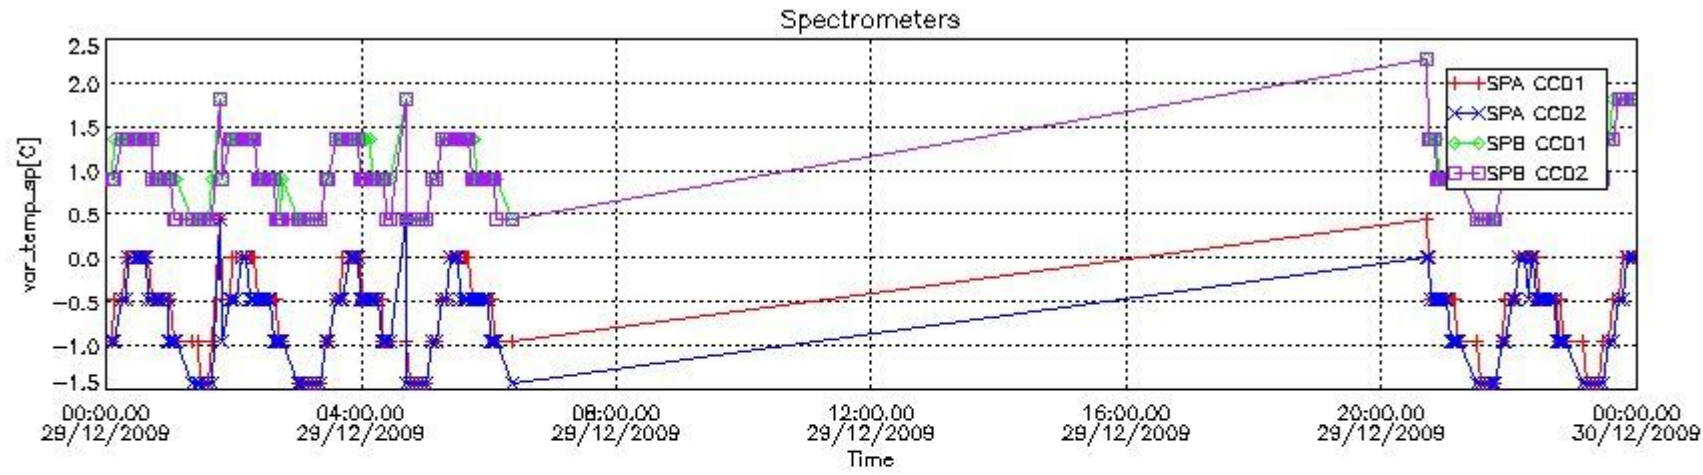

4. Overview of dark signal processing per product

The Dark Charge (DC) is a temperature-dependant signal added to the useful measurements and it is therefore subtracted from them during the processing. There are two phenomena that produce a continuous increase of the DC: the "hot pixels" (a pixel is "hot" when its DC exceeds by a significant amount its value measured on ground at the same temperature) and the "Random Telegraphic Signal" (abrupt change positive or negative of the CCD pixel signal, random in time, affecting only the DC part of the signal and not the photon generated signal).

In this section a list of products that did not use the Dark Sky Area (DSA) observation for the DC computation is given. It is also provided the mean DC plot per product for dark limb products with no error flag set.

4.1 These products did not use the DSA observation for DC computation:

Product name	DC information
GOM_TRA_1PNPDE20091229_204225_000000462085_00315_40950_1390.N1	DC map with no T dep.
GOM_TRA_1PNPDE20091229_204437_000000462085_00315_40950_1391.N1	DC map used
GOM_TRA_1PNPDE20091229_204646_000000482085_00315_40950_1392.N1	DC map used
GOM_TRA_1PNPDE20091229_204937_000000482085_00315_40950_1393.N1	DC map used
GOM_TRA_1PNPDE20091229_205111_000000462085_00315_40950_1394.N1	DC map used
GOM_TRA_1PNPDE20091229_205342_000000512085_00315_40950_1395.N1	DC map used
GOM_TRA_1PNPDE20091229_205613_000000432085_00315_40950_1396.N1	DC map used
GOM_TRA_1PNPDE20091229_205845_000000442085_00315_40950_1397.N1	DC map used
GOM_TRA_1PNPDE20091229_210120_000000522085_00315_40950_1398.N1	DC map used
GOM_TRA_1PNPDE20091229_210446_000000542085_00315_40950_1399.N1	DC map used
GOM_TRA_1PNPDE20091229_210623_000000512085_00315_40950_1400.N1	DC map used
GOM_TRA_1PNPDE20091229_210746_000000492085_00315_40950_1401.N1	DC map used
GOM_TRA_1PNPDE20091229_211020_000000402085_00315_40950_1402.N1	DC map used
GOM_TRA_1PNPDE20091229_211220_000000442085_00315_40950_1403.N1	DC map used