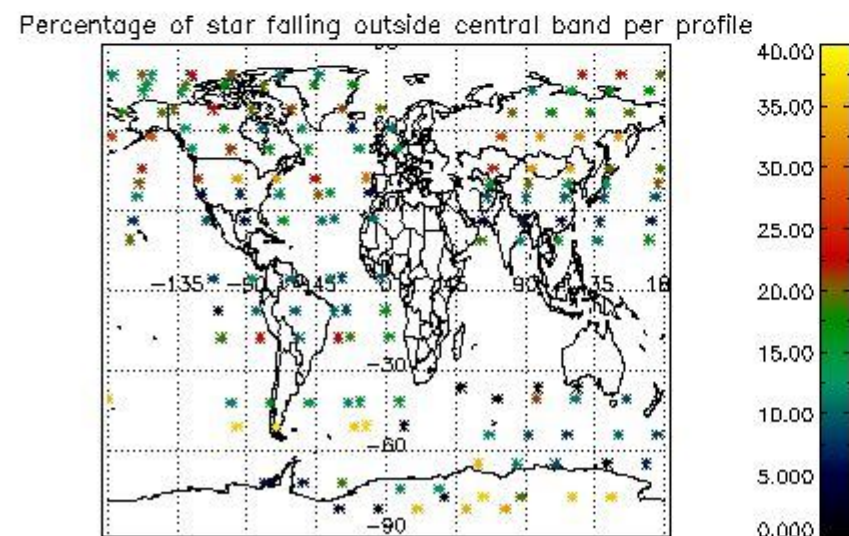

6. Statistics and plot of tangent altitude of the last measurement (DARK & BRIGHT products without errors)

6.1 Statistics on tangent altitude lost:

Statistics	DARK	BRIGHT	TWILIGHT
Mean:	15.109	14.305	NaN
St. deviation:	4.1745	6.6171	NaN
Maximum:	22.130	28.719	NaN
Minimum:	4.3481	3.3534	NaN
Number of data:	53.000	65.000	NaN

6.2 Plot for DARK limb products