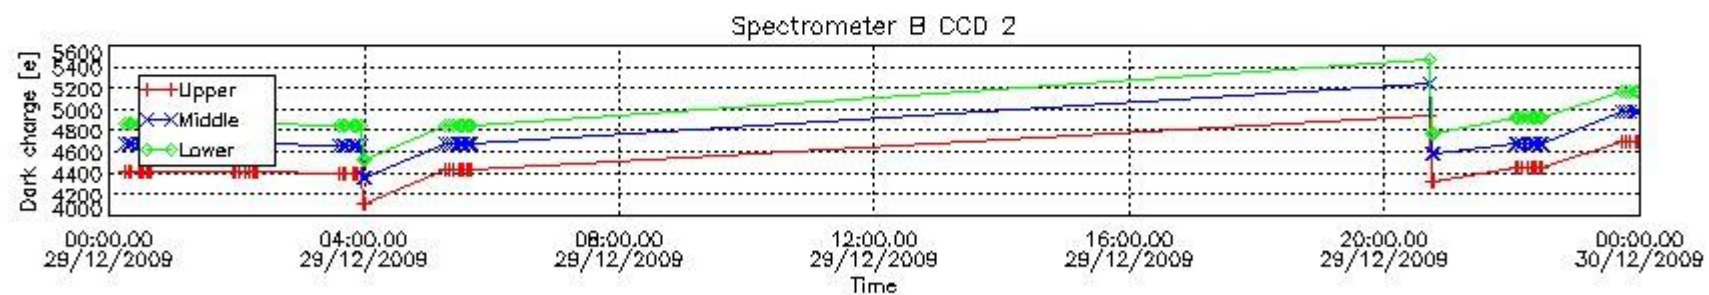

GOM_TRA_1PNPDE20091229_212859_000000542085_00315_40950_1404.N1	DC map used
GOM_TRA_1PNPDE20091229_213249_000000492085_00315_40950_1405.N1	DC map used
GOM_TRA_1PNPDE20091229_213600_000000462085_00315_40950_1406.N1	DC map used
GOM_TRA_1PNPDE20091229_213956_000000612085_00315_40950_1407.N1	DC map used
GOM_TRA_1PNPDE20091229_214333_000000602085_00315_40950_1408.N1	DC map used
GOM_TRA_1PNPDE20091229_214643_000000512085_00315_40950_1409.N1	DC map used
GOM_TRA_1PNPDE20091229_215346_000000352085_00315_40950_1410.N1	DC map used

4.2 Plot of mean dark charges per product: only products in DARK limb conditions without errors are used