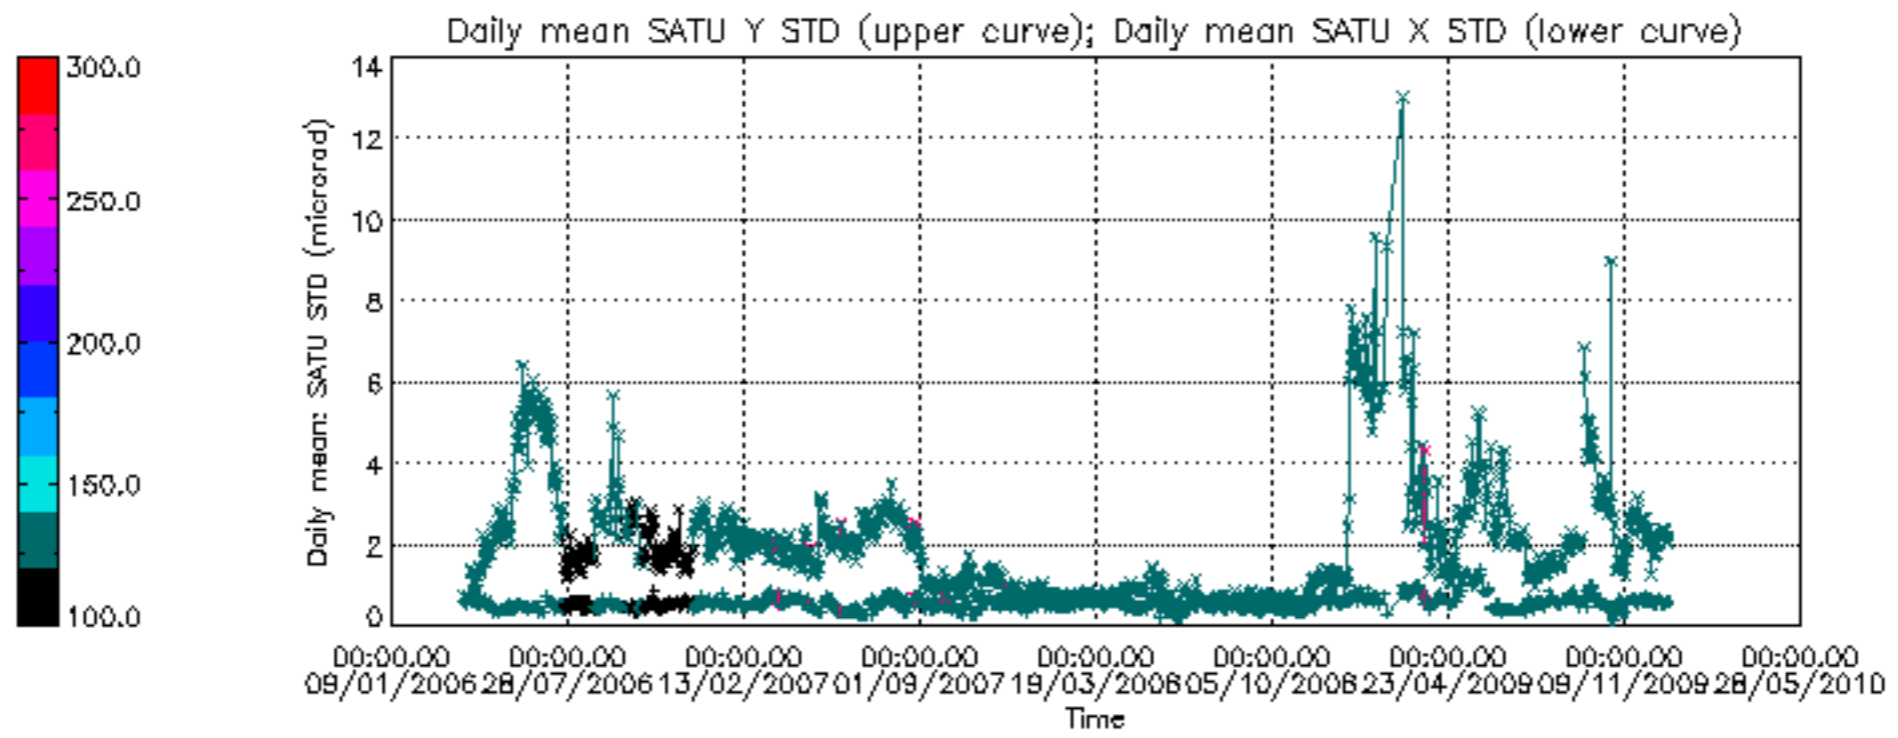

Tangent altitude at which the star is lost

/nas3/ENVISAT/GOMOS/GOM\_NL\_\_0P/GOM\_NL\_\_0PNPDE20091201\_013105\_000044402084\_00403\_40537\_9039.N1

1; -575.6; 01-DEC-2009 01:31:05; Dark ; 49.5; 100; 4Gam Crv ; 2.58; 13100;occ; 99; 0;40537  
 2; -480.0; 01-DEC-2009 01:32:41; Dark ; 48.5; 171; 2Eps Crv ; 3.00; 4250;occ; 97; 0;40537  
 3; 88.7; 01-DEC-2009 01:42:10; Dark ; 48.5; 113; Mu Vel ; 2.69; 5000;occ; 97; 0;40538  
 4; 407.7; 01-DEC-2009 01:47:29; Dark ; 59.5; 0; ; 0.00; 0;occ; 119; 0;40538  
 5; 605.8; 01-DEC-2009 01:50:47; Dark ; 49.0; 34; Gam2Vel ; 1.79; 23000;occ; 98; 0;40538  
 6; 711.5; 01-DEC-2009 01:52:32; Dark ; 57.0; 70; Zet Pup ; 2.25; 39000;occ; 114; 0;40538  
 7; 919.9; 01-DEC-2009 01:56:01; Dark ; 62.0; 117; Pi Pup ; 2.71; 3800;occ; 124; 0;40538  
 8; 1147.6; 01-DEC-2009 01:59:49; Dark ; 69.0; 23; 21Eps CMa ; 1.50; 26000;occ; 138; 0;40538  
 9; 1535.7; 01-DEC-2009 02:06:17; Dark ; 55.0; 101; 11Alp Lep ; 2.58; 7000;occ; 110; 0;40538  
 10; 1752.0; 01-DEC-2009 02:09:53; Dark ; 56.5; 7; 19Bet Ori ; 0.10; 14000;occ; 113; 0;40538  
 11; 1933.1; 01-DEC-2009 02:12:54; Dark ; 62.5; 30; 46Eps Ori ; 1.69; 30000;occ; 125; 0;40538  
 12; 2096.1; 01-DEC-2009 02:15:37; Dark ; 66.0; 27; 24Gam Ori ; 1.64; 26000;occ; 132; 0;40538  
 13; 2231.9; 01-DEC-2009 02:17:53; Bright; 50.0; 13; 87Alp Tau ; 0.87; 3800;occ; 100; 0;40538  
 14; 2328.4; 01-DEC-2009 02:19:29; Bright; 39.0; 146; 25Eta Tau ; 2.87; 15200;occ; 78; 0;40538  
 15; 2470.7; 01-DEC-2009 02:21:52; Bright; 39.5; 150; 44Zet Per ; 2.89; 28000;occ; 79; 0;40538  
 16; 2616.0; 01-DEC-2009 02:24:17; Bright; 39.5; 149; 45Eps Per ; 2.89; 30000;occ; 79; 0;40538  
 17; 2847.4; 01-DEC-2009 02:28:08; Bright; 47.5; 6; 13Alp Aur ; 0.08; 3400;occ; 95; 0;40538  
 18; 2957.0; 01-DEC-2009 02:29:58; Bright; 51.0; 42; 34Bet Aur ; 1.90; 10200;occ; 102; 0;40538  
 19; 3821.0; 01-DEC-2009 02:44:22; Bright; 44.0; 36; 50Alp UMa ; 1.80; 6300;occ; 88; 0;40538