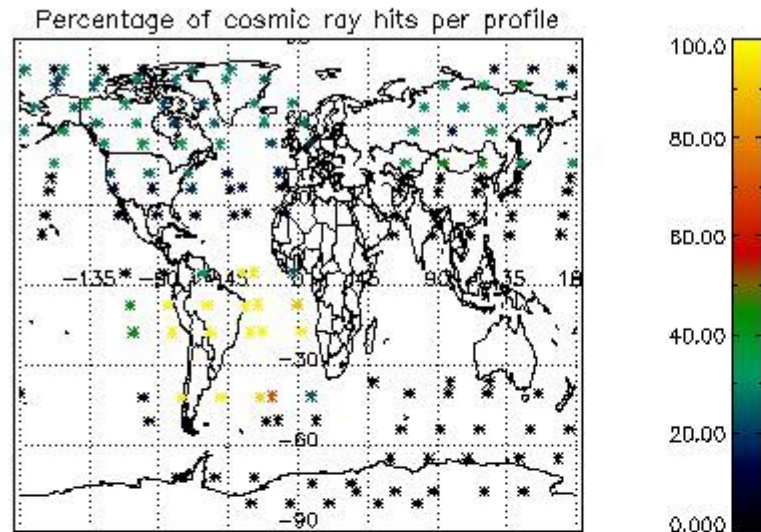

6. Statistics and plot of tangent altitude of the last measurement (DARK & BRIGHT products without errors)

6.1 Statistics on tangent altitude lost:

Statistics	DARK	BRIGHT	TWILIGHT
Mean:	15.109	14.305	NaN
St. deviation:	4.1745	6.6171	NaN
Maximum:	22.130	28.719	NaN
Minimum:	4.3481	3.3534	NaN
Number of data:	53.000	65.000	NaN

6.2 Plot for DARK limb products