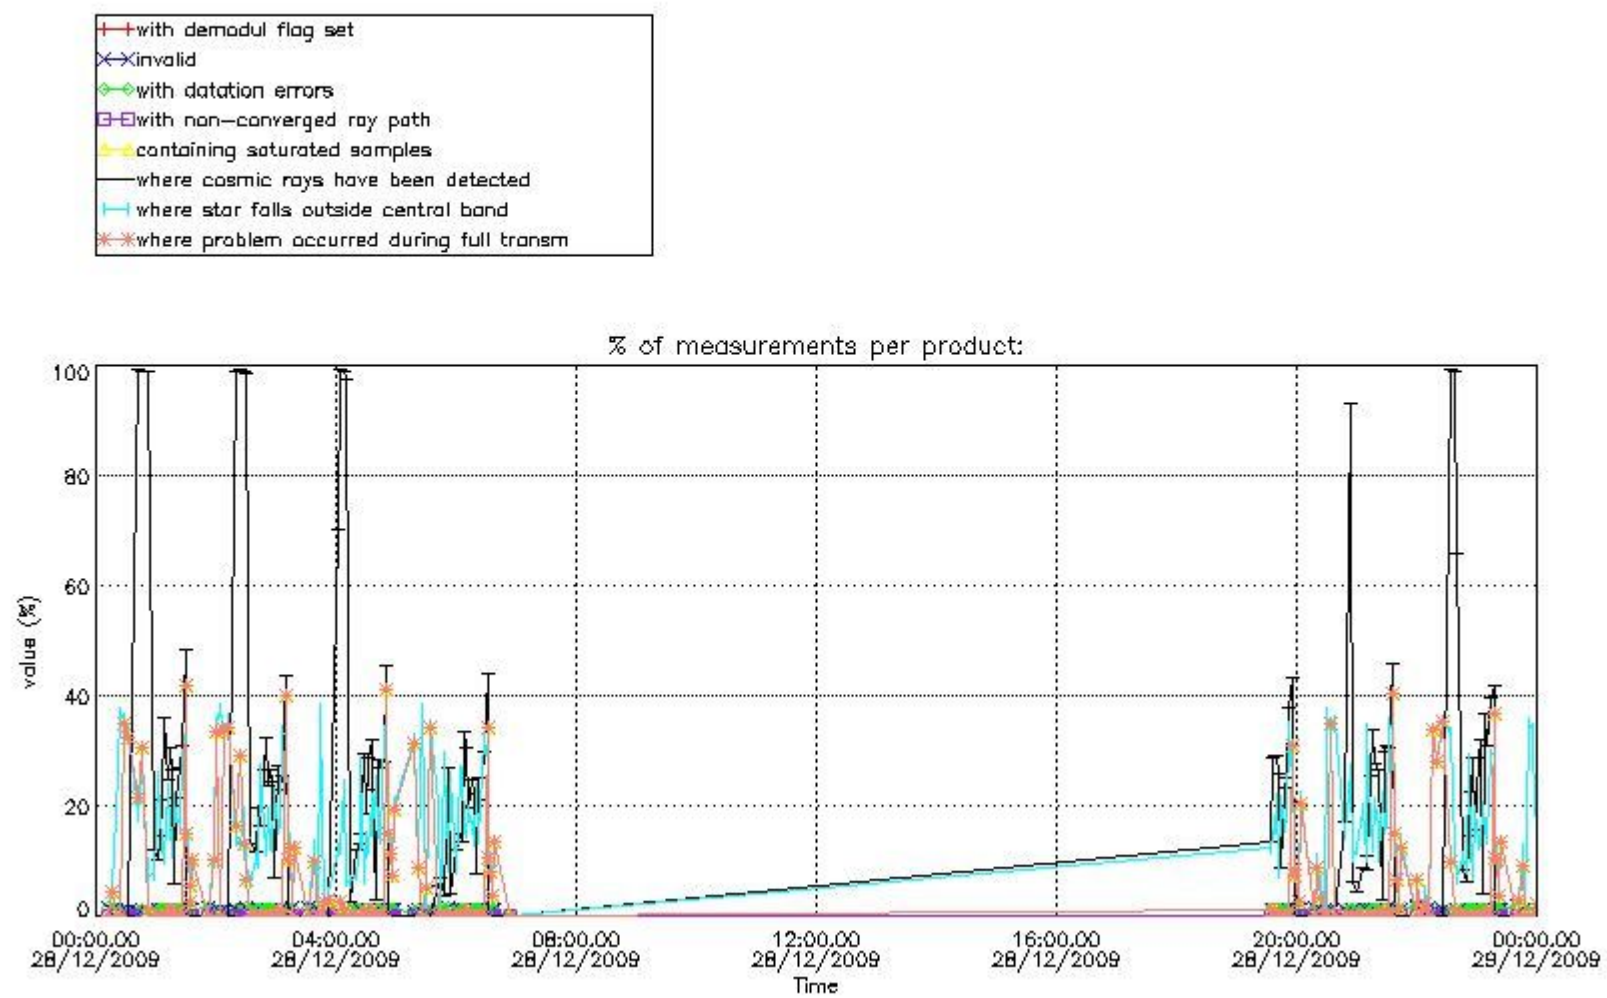

At least one measurement with demodulation flag set:	40.6417 %
Reference spectrum computed from DB:	0.00000 %
Reference spectrum with small number of measurements:	0.00000 %
SATU data not used:	0.00000 %

5.2 Plot quality information per product (time dependant)

5.3 Plot quality information per product (world map)