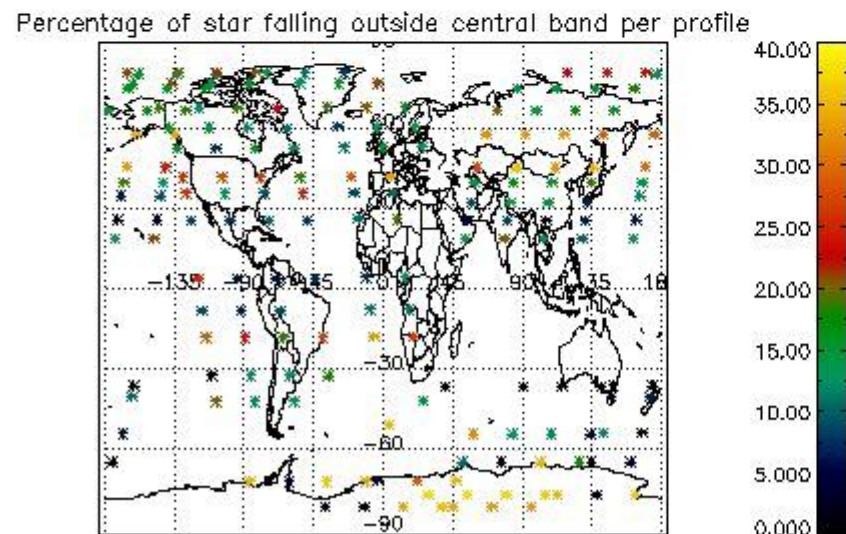

6. Statistics and plot of tangent altitude of the last measurement (DARK & BRIGHT products without errors)

6.1 Statistics on tangent altitude lost:

Statistics	DARK	BRIGHT	TWILIGHT
Mean:	14.309	14.922	NaN
St. deviation:	4.6666	9.5813	NaN
Maximum:	20.703	47.215	NaN
Minimum:	3.9159	3.7859	NaN
Number of data:	56.000	77.000	NaN

6.2 Plot for DARK limb products