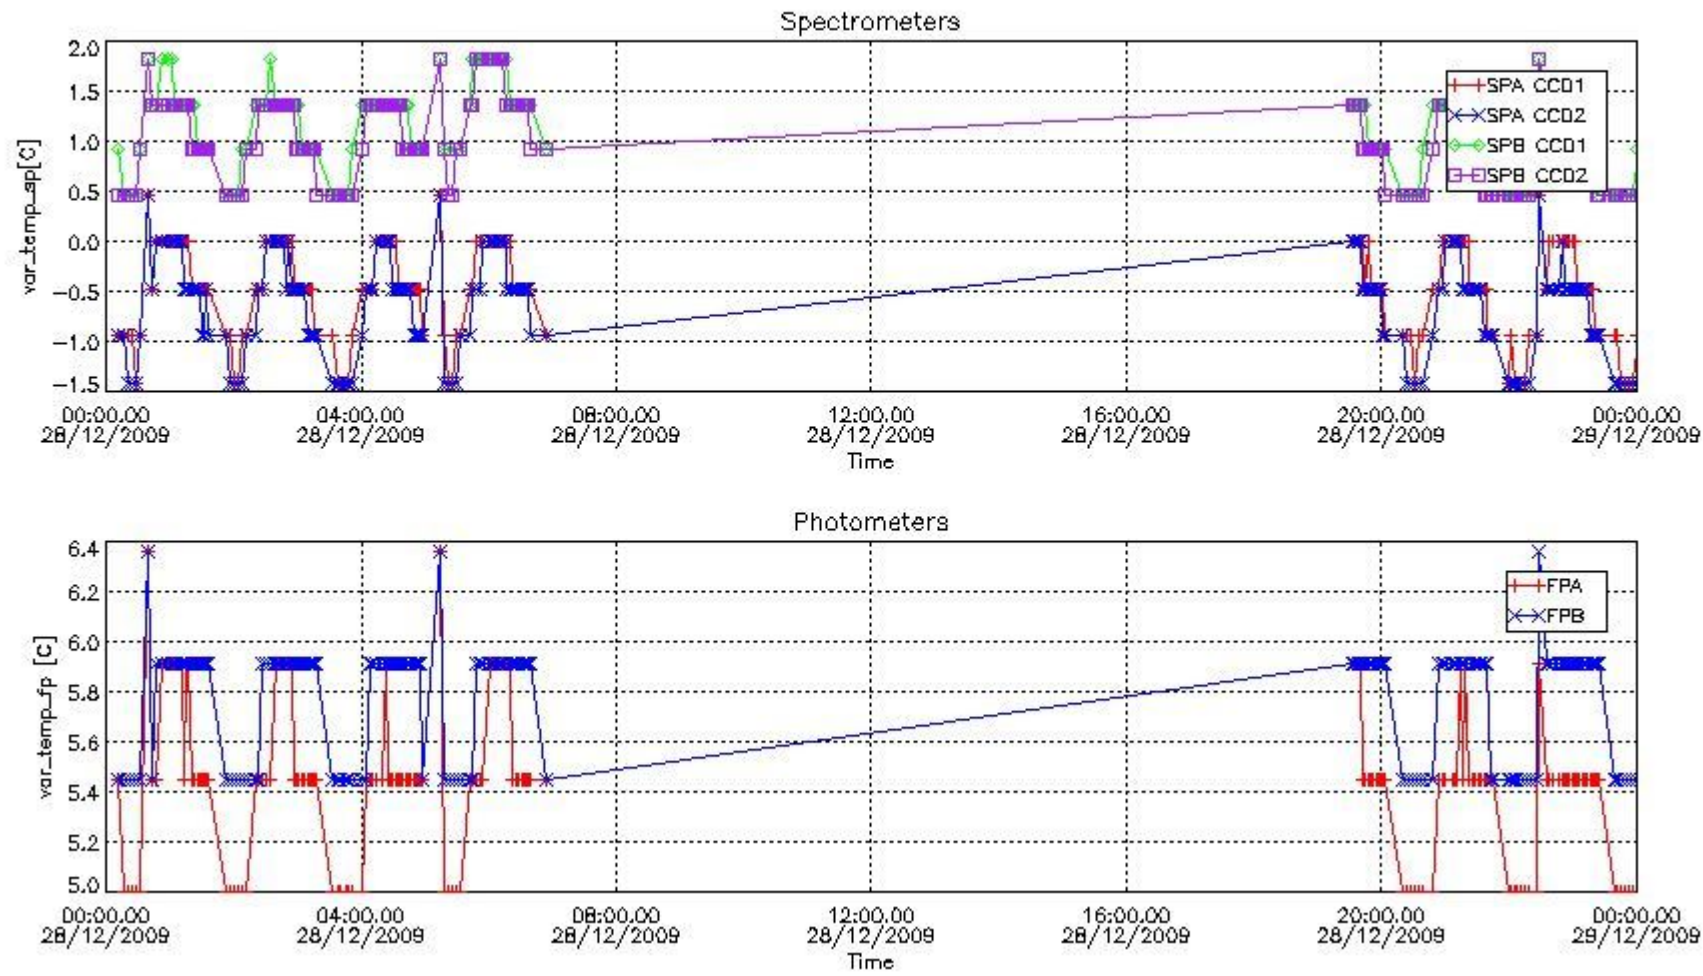

188	GOM_TRA_1PNPDE20091228_235209_000000602085_00302_40937_1242.N1	28-DEC-2009 23:52:09	Bright	60.000	180	27Gam Boo	3.0400	8000.0	120	40937	No
189	GOM_TRA_1PNPDE20091228_235543_000000592085_00302_40937_1243.N1	28-DEC-2009 23:55:43	Bright	59.000	83		2.3780	11000.	118	40937	No
190	GOM_TRA_1PNPDE20091228_235940_000000502085_00302_40937_1244.N1	28-DEC-2009 23:59:40	Bright	50.000	111	8Eta Boo	2.6800	6000.0	100	40937	No

3. Plot of GOMOS spectrometers and photometers temperatures from level 1b data

4. Overview of dark signal processing per product

The Dark Charge (DC) is a temperature-dependant signal added to the useful measurements and it is therefore subtracted from them during the processing. There are two phenomena that produce a continuous increase of the DC: the "hot pixels" (a pixel is "hot" when its DC exceeds by a significant amount its value measured on ground at the same temperature) and the "Random Telegraphic Signal" (abrupt change positive or negative of the CCD pixel signal, random in time, affecting only the DC part of the signal and not the photon generated signal).

In this section a list of products that did not use the Dark Sky Area (DSA) observation for the DC computation is given. It is also provided the mean DC plot per product for dark limb products with no error flag set.

4.1 These products did not use the DSA observation for DC computation:

Product name	DC information
GOM_TRA_1PNPDE20091228_193318_000000452085_00300_40935_1179.N1	DC map used
GOM_TRA_1PNPDE20091228_193530_000000492085_00300_40935_1180.N1	DC map used
GOM_TRA_1PNPDE20091228_193741_000000472085_00300_40935_1181.N1	DC map used
GOM_TRA_1PNPDE20091228_194034_000000502085_00300_40935_1182.N1	DC map used
GOM_TRA_1PNPDE20091228_194209_000000452085_00300_40935_1183.N1	DC map used
GOM_TRA_1PNPDE20091228_194442_000000512085_00300_40935_1184.N1	DC map used
GOM_TRA_1PNPDE20091228_194713_000000432085_00300_40935_1185.N1	DC map used