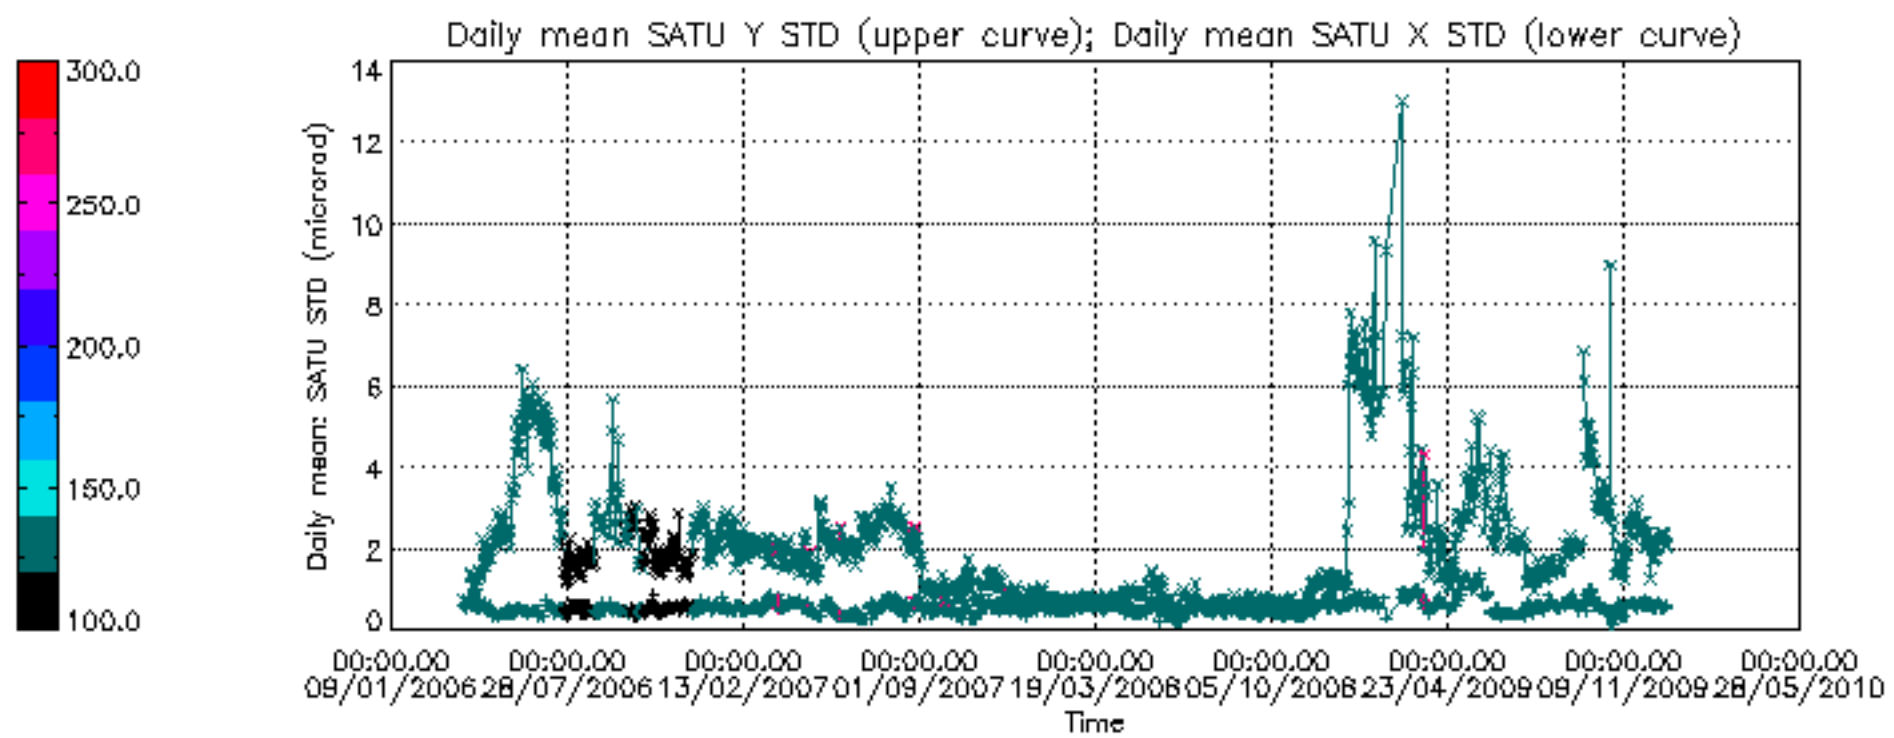

Tangent altitude at which the star is lost

/nas3/ENVISAT/GOMOS/GOM\_NL\_\_0P/GOM\_NL\_\_0PNPDE20091201\_013105\_000044402084\_00403\_40537\_9039.N1

1; -575.6; 01-DEC-2009 01:31:05; Dark ; 49.5; 100; 4Gam Crv ; 2.58; 13100;occ; 99; 0;40537  
 2; -480.0; 01-DEC-2009 01:32:41; Dark ; 48.5; 171; 2Eps Crv ; 3.00; 4250;occ; 97; 0;40537  
 3; 88.7; 01-DEC-2009 01:42:10; Dark ; 48.5; 113; Mu Vel ; 2.69; 5000;occ; 97; 0;40538  
 4; 407.7; 01-DEC-2009 01:47:29; Dark ; 59.5; 0; ; 0.00; 0;occ; 119; 0;40538  
 5; 605.8; 01-DEC-2009 01:50:47; Dark ; 49.0; 34; Gam2Vel ; 1.79; 23000;occ; 98; 0;40538  
 6; 711.5; 01-DEC-2009 01:52:32; Dark ; 57.0; 70; Zet Pup ; 2.25; 39000;occ; 114; 0;40538  
 7; 919.9; 01-DEC-2009 01:56:01; Dark ; 62.0; 117; Pi Pup ; 2.71; 3800;occ; 124; 0;40538  
 8; 1147.6; 01-DEC-2009 01:59:49; Dark ; 69.0; 23; 21Eps CMa ; 1.50; 26000;occ; 138; 0;40538  
 9; 1535.7; 01-DEC-2009 02:06:17; Dark ; 55.0; 101; 11Alp Lep ; 2.58; 7000;occ; 110; 0;40538  
 10; 1752.0; 01-DEC-2009 02:09:53; Dark ; 56.5; 7; 19Bet Ori ; 0.10; 14000;occ; 113; 0;40538  
 11; 1933.1; 01-DEC-2009 02:12:54; Dark ; 62.5; 30; 46Eps Ori ; 1.69; 30000;occ; 125; 0;40538  
 12; 2096.1; 01-DEC-2009 02:15:37; Dark ; 66.0; 27; 24Gam Ori ; 1.64; 26000;occ; 132; 0;40538  
 13; 2231.9; 01-DEC-2009 02:17:53; Bright; 50.0; 13; 87Alp Tau ; 0.87; 3800;occ; 100; 0;40538  
 14; 2328.4; 01-DEC-2009 02:19:29; Bright; 39.0; 146; 25Eta Tau ; 2.87; 15200;occ; 78; 0;40538  
 15; 2470.7; 01-DEC-2009 02:21:52; Bright; 39.5; 150; 44Zet Per ; 2.89; 28000;occ; 79; 0;40538  
 16; 2616.0; 01-DEC-2009 02:24:17; Bright; 39.5; 149; 45Eps Per ; 2.89; 30000;occ; 79; 0;40538  
 17; 2847.4; 01-DEC-2009 02:28:08; Bright; 47.5; 6; 13Alp Aur ; 0.08; 3400;occ; 95; 0;40538  
 18; 2957.0; 01-DEC-2009 02:29:58; Bright; 51.0; 42; 34Bet Aur ; 1.90; 10200;occ; 102; 0;40538  
 19; 3821.0; 01-DEC-2009 02:44:22; Bright; 44.0; 36; 50Alp UMa ; 1.80; 6300;occ; 88; 0;40538