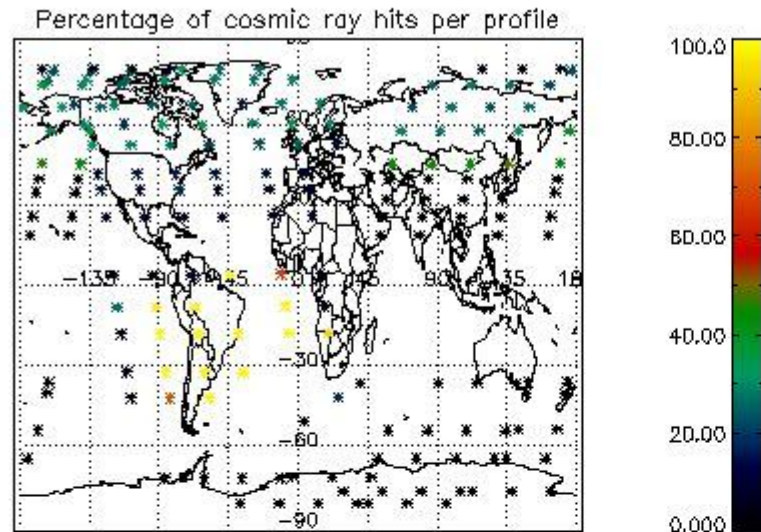

6. Statistics and plot of tangent altitude of the last measurement (DARK & BRIGHT products without errors)

6.1 Statistics on tangent altitude lost:

Statistics	DARK	BRIGHT	TWILIGHT
Mean:	14.309	14.922	NaN
St. deviation:	4.6666	9.5813	NaN
Maximum:	20.703	47.215	NaN
Minimum:	3.9159	3.7859	NaN
Number of data:	56.000	77.000	NaN

6.2 Plot for DARK limb products