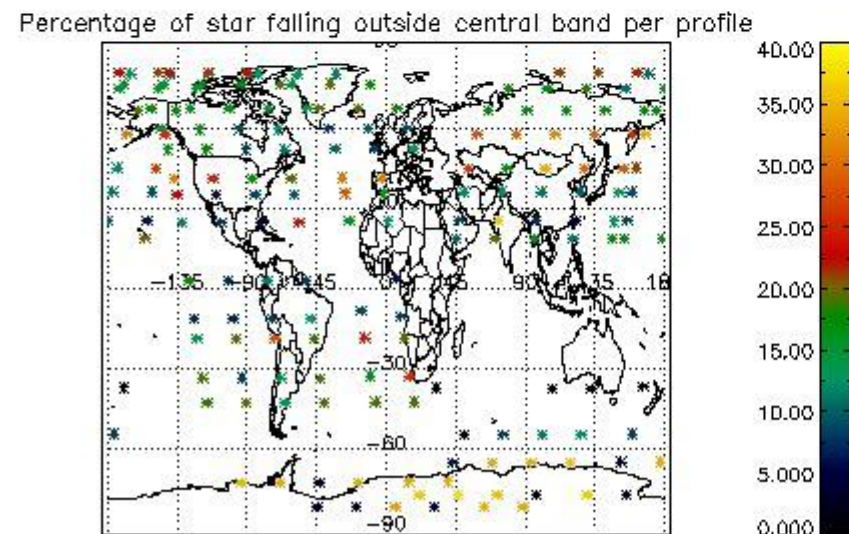

6. Statistics and plot of tangent altitude of the last measurement (DARK & BRIGHT products without errors)

6.1 Statistics on tangent altitude lost:

Statistics	DARK	BRIGHT	TWILIGHT
Mean:	14.729	14.476	NaN
St. deviation:	4.2365	8.5564	NaN
Maximum:	20.395	44.439	NaN
Minimum:	4.8293	3.6967	NaN
Number of data:	57.000	73.000	NaN

6.2 Plot for DARK limb products