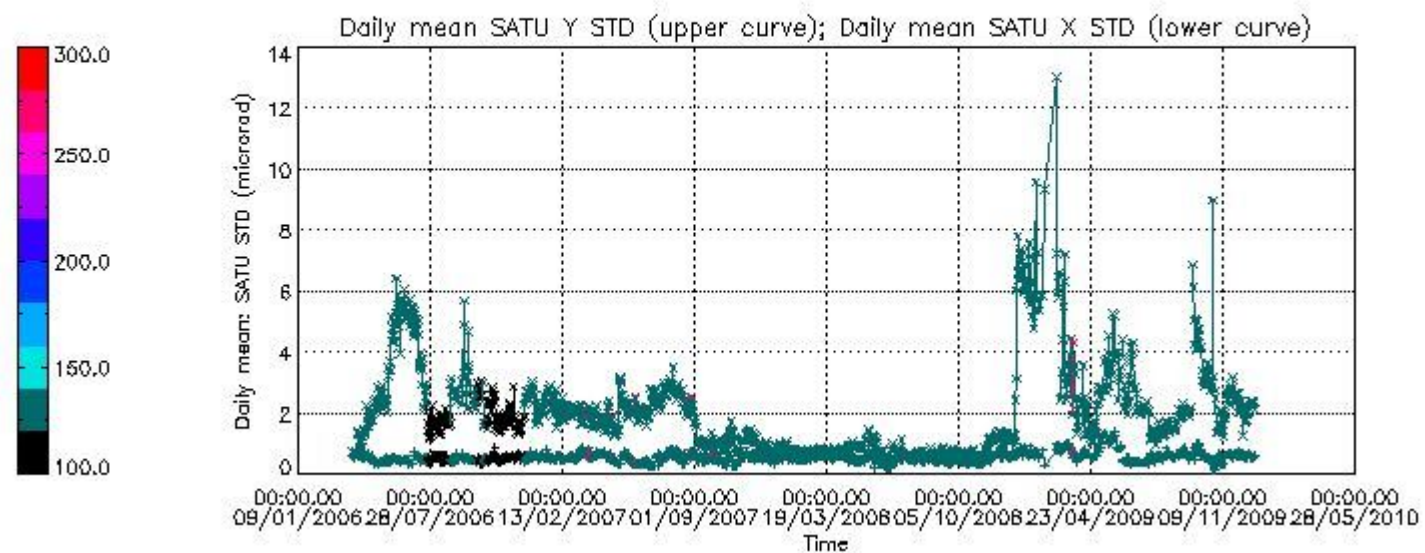

Number of data:	55950.	55950.	72650.	72650.

7.2.2 Trend of daily SATU NEA St. deviation since 1st April 2006 (dark limb)

The long term trend of the SATU 'X' and 'Y' standard deviations should be constant during the whole mission.

The colorbar represents the start tangent altitude (km) of the occultations.

Upper curve: STD of SATU Y axis

Lower curve: STD of SATU X axis

8. Auxiliary Data Files used for the production reported in section 2.4

The number reported in the third column indicates since which file (see list in section 2.4) the corresponding auxiliary file has been used. The fourth column is the date of those product files.

Type	Auxiliary Filename	Used since product	Used since product date
INST_PHYS_CHARACTERISTICS	GOM_INS_AXVIEC20091111_143220_20030716_120000_20500101_000000	1	27-DEC-2009 00:01:56
CALIBRATION_DATABASE	GOM_CAL_AXVIEC20091214_085046_20091212_000000_20500101_000000	1	27-DEC-2009 00:01:56
LEVEL-1B_PROC_CONFIG	GOM_PR1_AXVIEC20091111_145255_20020301_000000_20500101_000000	1	27-DEC-2009 00:01:56
STAR_CATALOGUE	GOM_CAT_AXVIEC20020121_161009_20020101_000000_20200101_000000	1	27-DEC-2009 00:01:56
STELLAR_SPECTRA_DATABANK	GOM_STS_AXVIEC20091111_151504_20020101_160000_20500101_000000	1	27-DEC-2009 00:01:56
ECMWF_FILE	AUX_ECA_AXNECM20091227_060113_20091226_210000_20091227_090000	1	27-DEC-2009 00:01:56
ECMWF_FILE	AUX_ECF_AXNECM20091227_062749_20091227_150000_20091228_030000	121	27-DEC-2009 20:04:47
ECMWF_FILE	AUX_ECF_AXNECM20091227_062750_20091227_210000_20091228_090000	140	27-DEC-2009 21:18:44
OPTIONAL_ECMWF_FILE	MISSING	1	27-DEC-2009 00:01:56
ORBIT_DATA_FILE	AUX_FPO_AXVPDS20091227_083620_20091226_184104_20100105_200718	1	27-DEC-2009 00:01:56
ORBIT_DATA_FILE	DOR_NAV_OPNPDE20091227_010614_000044632085_00274_40909_9441.N1	18	27-DEC-2009 01:11:26
ORBIT_DATA_FILE	DOR_NAV_OPNPDE20091227_022556_000054192085_00275_40910_9440.N1	40	27-DEC-2009 02:29:06
ORBIT_DATA_FILE	DOR_NAV_OPNPDE20091227_054231_000057382085_00277_40912_9437.N1	66	27-DEC-2009 04:04:44
ORBIT_DATA_FILE	DOR_NAV_OPNPDE20091227_200315_000038252085_00286_40921_9445.N1	121	27-DEC-2009 20:04:47
ORBIT_DATA_FILE	DOR_NAV_OPNPDE20091227_211219_000060572085_00286_40921_9446.N1	140	27-DEC-2009 21:18:44
ORBIT_DATA_FILE	DOR_NAV_OPNPDE20091227_225316_000060572085_00287_40922_9447.N1	167	27-DEC-2009 22:59:20