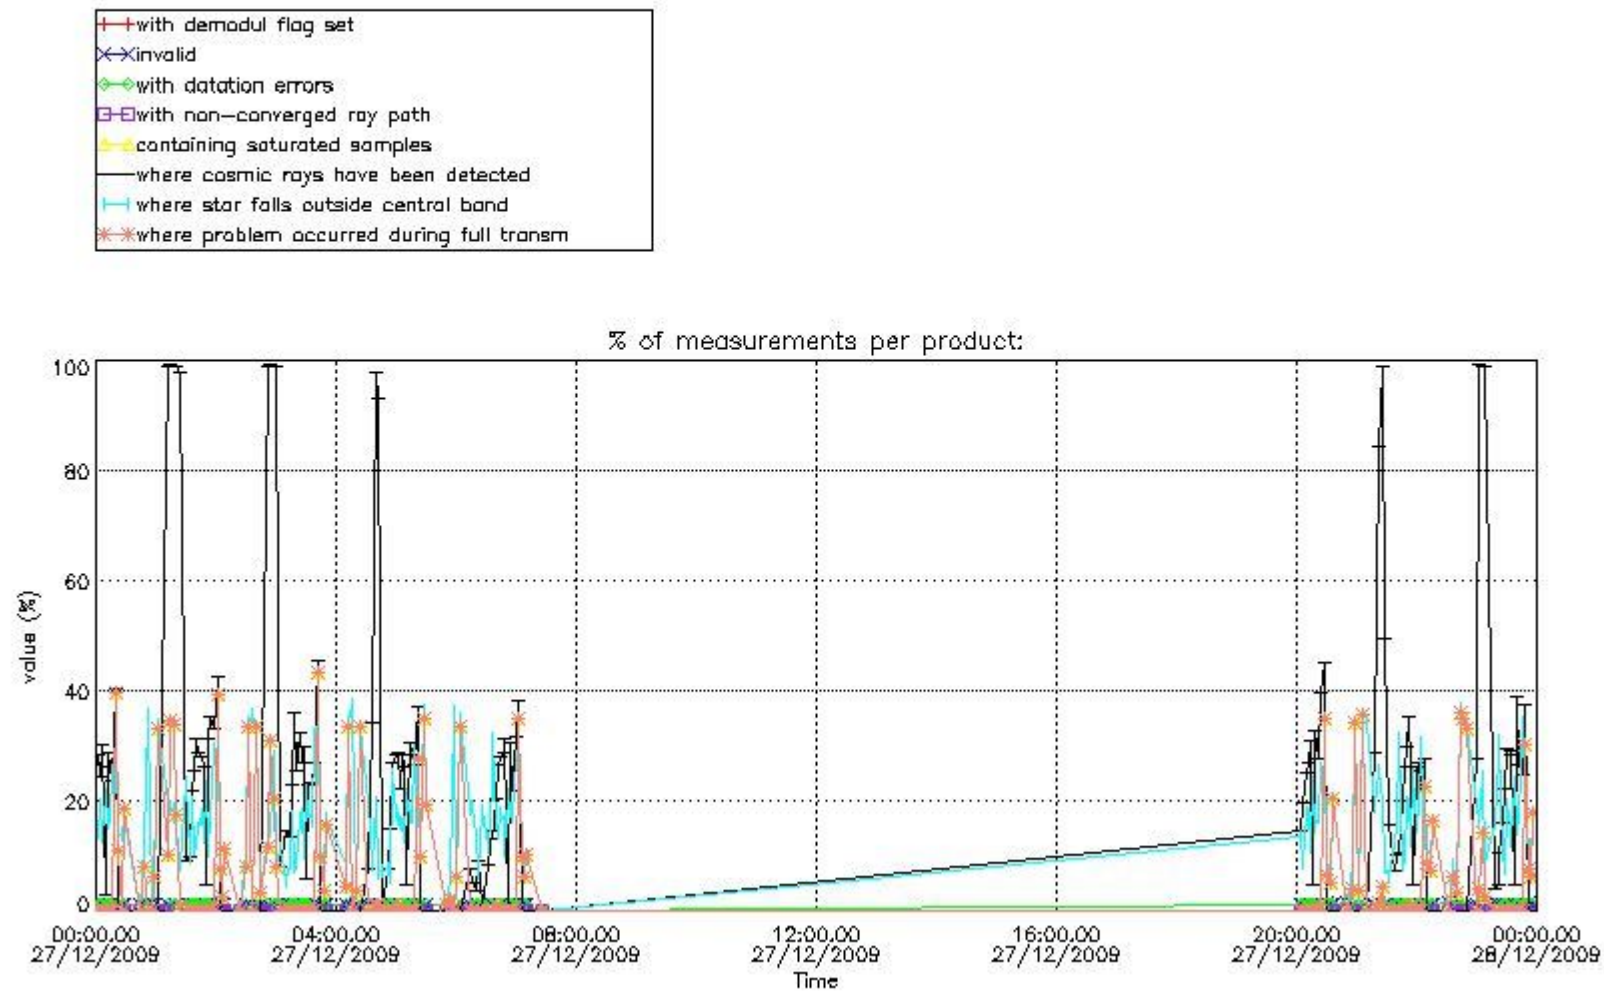

5. Demodulation flag and quality information monitoring

In this section it is presented the modulation information extracted from the pcd (product confidence data) at measurement level and information extracted from the Quality Summary dataset. Only products without errors (error flag in the MPH set to "0") are used.

5.1 Percentage of products during reporting period with:

At least one measurement with demodulation flag set:	45.1087 %
Reference spectrum computed from DB:	0.00000 %
Reference spectrum with small number of measurements:	0.00000 %
SATU data not used:	0.00000 %

5.2 Plot quality information per product (time dependant)

5.3 Plot quality information per product (world map)