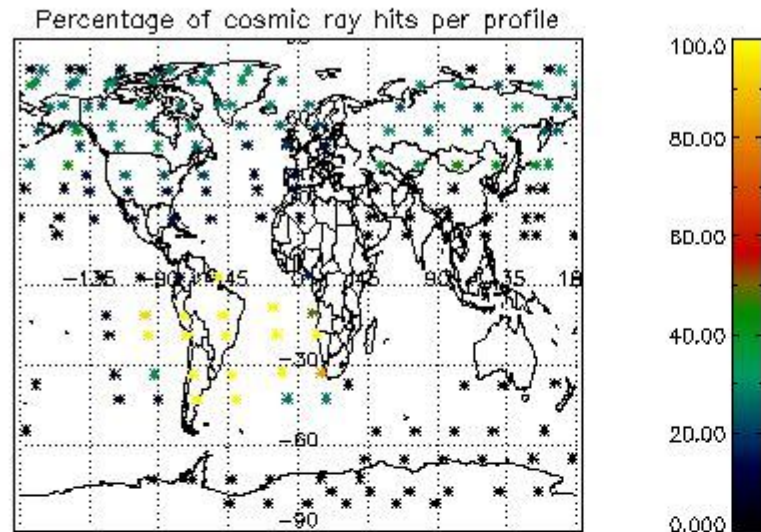

6. Statistics and plot of tangent altitude of the last measurement (DARK & BRIGHT products without errors)

6.1 Statistics on tangent altitude lost:

Statistics	DARK	BRIGHT	TWILIGHT
Mean:	14.729	14.476	NaN
St. deviation:	4.2365	8.5564	NaN
Maximum:	20.395	44.439	NaN
Minimum:	4.8293	3.6967	NaN
Number of data:	57.000	73.000	NaN

6.2 Plot for DARK limb products