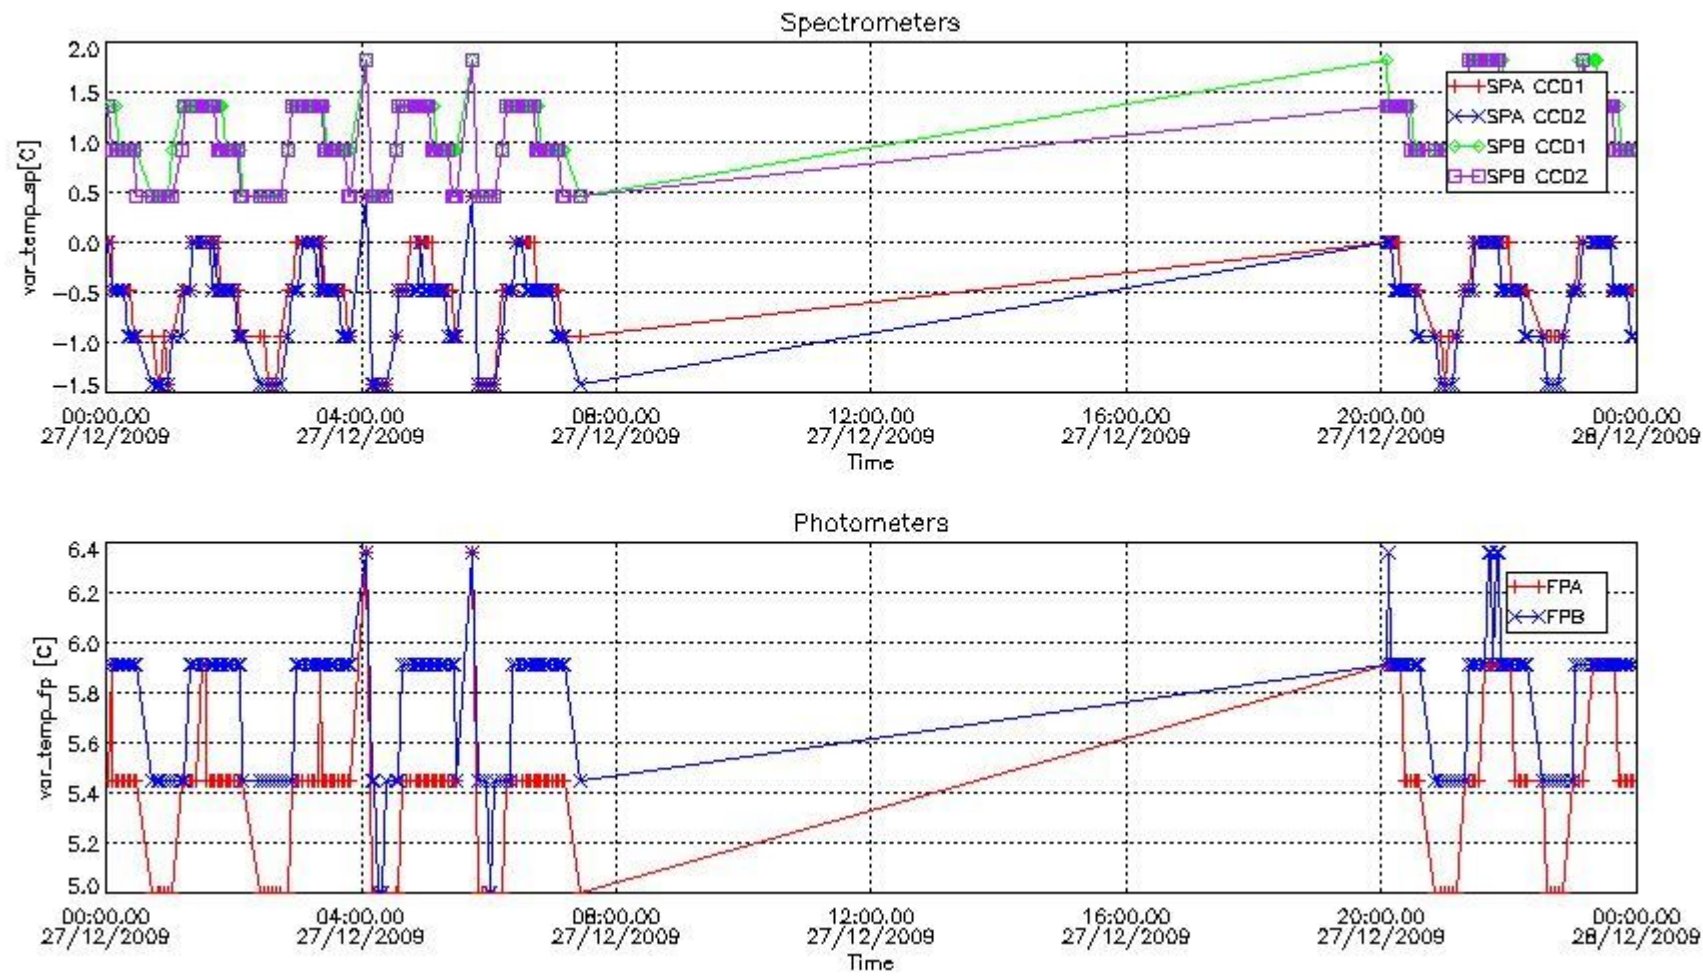

3. Plot of GOMOS spectrometers and photometers temperatures from level 1b data

4. Overview of dark signal processing per product

The Dark Charge (DC) is a temperature-dependant signal added to the useful measurements and it is therefore subtracted from them during the processing. There are two phenomena that produce a continuous increase of the DC: the "hot pixels" (a pixel is "hot" when its DC exceeds by a significant amount its value measured on ground at the same temperature) and the "Random Telegraphic Signal" (abrupt change positive or negative of the CCD pixel signal, random in time, affecting only the DC part of the signal and not the photon generated signal).

In this section a list of products that did not use the Dark Sky Area (DSA) observation for the DC computation is given. It is also provided the mean DC plot per product for dark limb products with no error flag set.

4.1 These products did not use the DSA observation for DC computation:

Product name	DC information
GOM_TRA_1PNPDE20091227_200447_000000452085_00286_40921_0980.N1	DC map used
GOM_TRA_1PNPDE20091227_200659_000000462085_00286_40921_0981.N1	DC map used
GOM_TRA_1PNPDE20091227_200912_000000482085_00286_40921_0982.N1	DC map used
GOM_TRA_1PNPDE20091227_201206_000000492085_00286_40921_0983.N1	DC map used
GOM_TRA_1PNPDE20091227_201342_000000472085_00286_40921_0984.N1	DC map used
GOM_TRA_1PNPDE20091227_201617_000000542085_00286_40921_0985.N1	DC map used
GOM_TRA_1PNPDE20091227_201849_000000432085_00286_40921_0986.N1	DC map used
GOM_TRA_1PNPDE20091227_202122_000000442085_00286_40921_0987.N1	DC map used
GOM_TRA_1PNPDE20091227_202401_000000512085_00286_40921_0988.N1	DC map used
GOM_TRA_1PNPDE20091227_202736_000000592085_00286_40921_0989.N1	DC map used
GOM_TRA_1PNPDE20091227_203007_000000392085_00286_40921_0990.N1	DC map used
GOM_TRA_1PNPDE20091227_203308_000000402085_00286_40921_0991.N1	DC map used