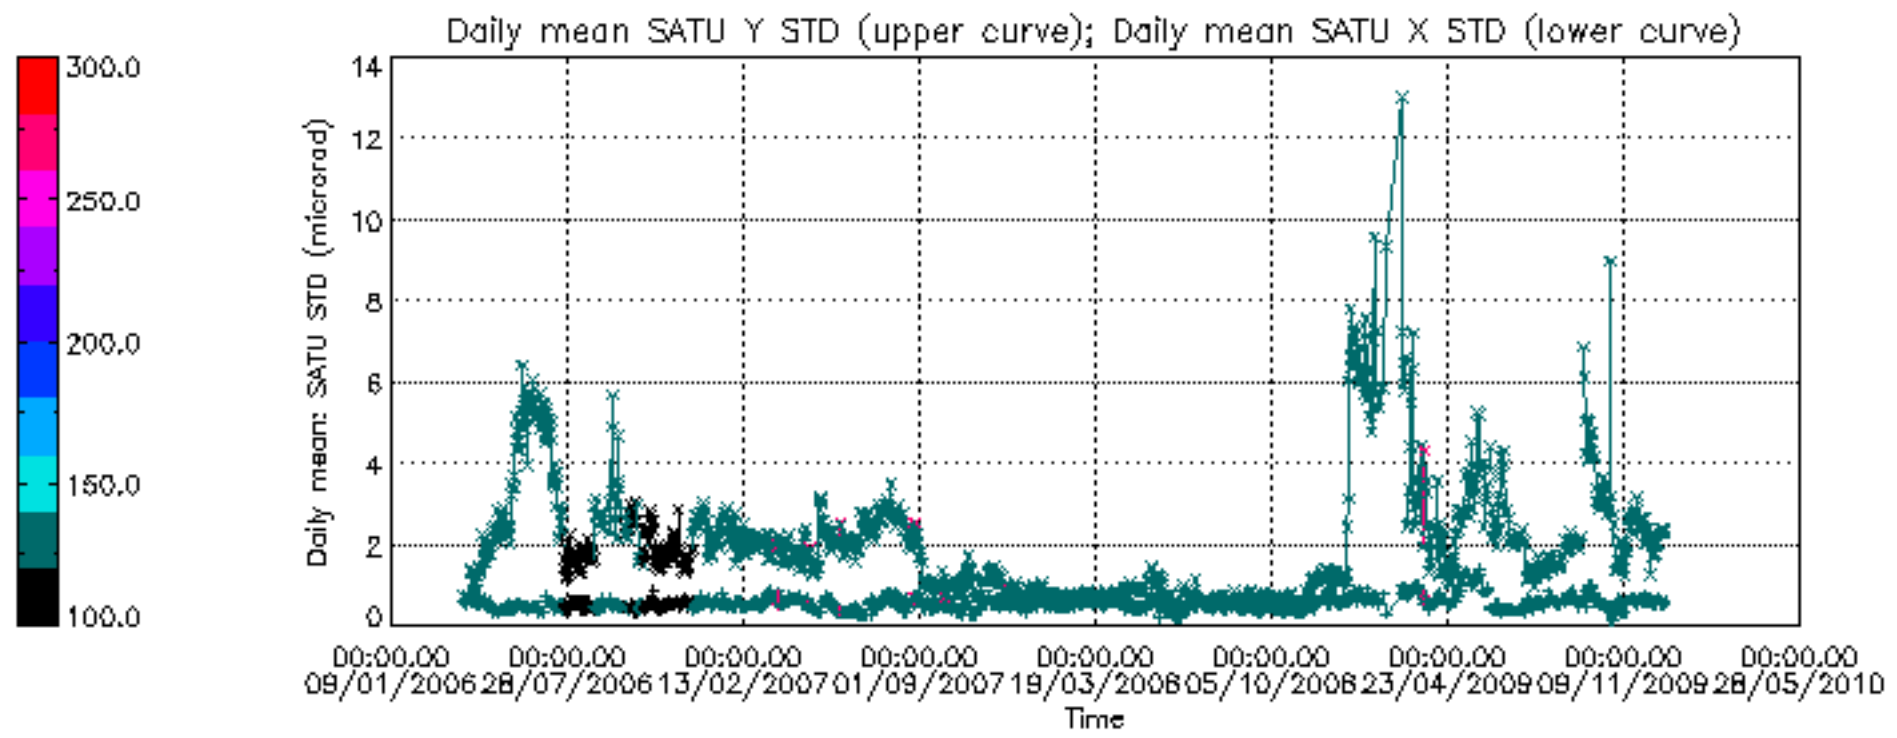

Tangent altitude at which the star is lost

/nas3/ENVISAT/GOMOS/GOM_NL__0P/GOM_NL__0PNPDE20091201_013105_000044402084_00403_40537_9039.N1

1; -575.6; 01-DEC-2009 01:31:05; Dark ; 49.5; 100; 4Gam Crv ; 2.58; 13100;occ; 99; 0;40537
 2; -480.0; 01-DEC-2009 01:32:41; Dark ; 48.5; 171; 2Eps Crv ; 3.00; 4250;occ; 97; 0;40537
 3; 88.7; 01-DEC-2009 01:42:10; Dark ; 48.5; 113; Mu Vel ; 2.69; 5000;occ; 97; 0;40538
 4; 407.7; 01-DEC-2009 01:47:29; Dark ; 59.5; 0; ; 0.00; 0;occ; 119; 0;40538
 5; 605.8; 01-DEC-2009 01:50:47; Dark ; 49.0; 34; Gam2Vel ; 1.79; 23000;occ; 98; 0;40538
 6; 711.5; 01-DEC-2009 01:52:32; Dark ; 57.0; 70; Zet Pup ; 2.25; 39000;occ; 114; 0;40538
 7; 919.9; 01-DEC-2009 01:56:01; Dark ; 62.0; 117; Pi Pup ; 2.71; 3800;occ; 124; 0;40538
 8; 1147.6; 01-DEC-2009 01:59:49; Dark ; 69.0; 23; 21Eps CMa ; 1.50; 26000;occ; 138; 0;40538
 9; 1535.7; 01-DEC-2009 02:06:17; Dark ; 55.0; 101; 11Alp Lep ; 2.58; 7000;occ; 110; 0;40538
 10; 1752.0; 01-DEC-2009 02:09:53; Dark ; 56.5; 7; 19Bet Ori ; 0.10; 14000;occ; 113; 0;40538
 11; 1933.1; 01-DEC-2009 02:12:54; Dark ; 62.5; 30; 46Eps Ori ; 1.69; 30000;occ; 125; 0;40538
 12; 2096.1; 01-DEC-2009 02:15:37; Dark ; 66.0; 27; 24Gam Ori ; 1.64; 26000;occ; 132; 0;40538
 13; 2231.9; 01-DEC-2009 02:17:53; Bright; 50.0; 13; 87Alp Tau ; 0.87; 3800;occ; 100; 0;40538
 14; 2328.4; 01-DEC-2009 02:19:29; Bright; 39.0; 146; 25Eta Tau ; 2.87; 15200;occ; 78; 0;40538
 15; 2470.7; 01-DEC-2009 02:21:52; Bright; 39.5; 150; 44Zet Per ; 2.89; 28000;occ; 79; 0;40538
 16; 2616.0; 01-DEC-2009 02:24:17; Bright; 39.5; 149; 45Eps Per ; 2.89; 30000;occ; 79; 0;40538
 17; 2847.4; 01-DEC-2009 02:28:08; Bright; 47.5; 6; 13Alp Aur ; 0.08; 3400;occ; 95; 0;40538
 18; 2957.0; 01-DEC-2009 02:29:58; Bright; 51.0; 42; 34Bet Aur ; 1.90; 10200;occ; 102; 0;40538
 19; 3821.0; 01-DEC-2009 02:44:22; Bright; 44.0; 36; 50Alp UMa ; 1.80; 6300;occ; 88; 0;40538