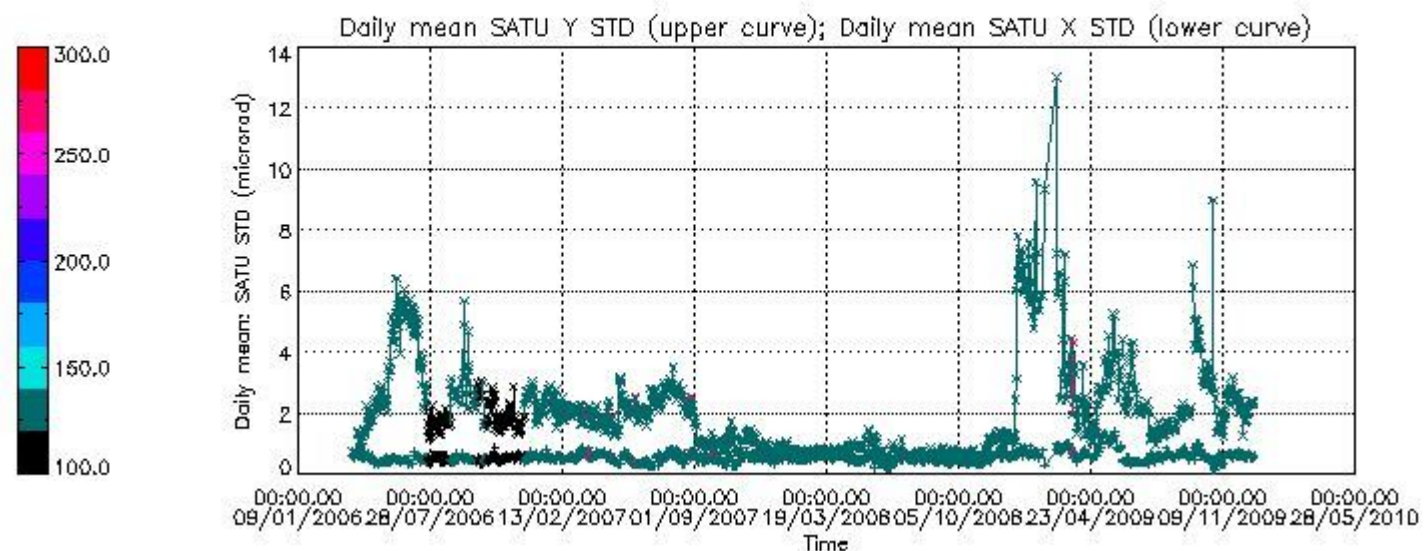

Number of data:	54550.	54550.	57850.	57850.

7.2.2 Trend of daily SATU NEA St. deviation since 1st April 2006 (dark limb)

The long term trend of the SATU 'X' and 'Y' standard deviations should be constant during the whole mission.

The colorbar represents the start tangent altitude (km) of the occultations.

Upper curve: STD of SATU Y axis
Lower curve: STD of SATU X axis

8. Auxiliary Data Files used for the production reported in section 2.4

The number reported in the third column indicates since which file (see list in section 2.4) the corresponding auxiliary file has been used. The fourth column is the date of those product files.

Type	Auxiliary Filename	Used since product	Used since product date
INST_PHYS_CHARACTERISTICS	GOM_INS_AXVIEC20091111_143220_20030716_120000_20500101_000000	1	26-DEC-2009 00:02:20
CALIBRATION_DATABASE	GOM_CAL_AXVIEC20091214_085046_20091212_000000_20500101_000000	1	26-DEC-2009 00:02:20
LEVEL-1B_PROC_CONFIG	GOM_PR1_AXVIEC20091111_145255_20020301_000000_20500101_000000	1	26-DEC-2009 00:02:20
STAR_CATALOGUE	GOM_CAT_AXVIEC20020121_161009_20020101_000000_20200101_000000	1	26-DEC-2009 00:02:20
STELLAR_SPECTRA_DATABANK	GOM_STS_AXVIEC20091111_151504_20020101_160000_20500101_000000	1	26-DEC-2009 00:02:20
ECMWF_FILE	AUX_ECF_AXNECM20091225_062111_20091225_210000_20091226_090000	1	26-DEC-2009 00:02:20
ECMWF_FILE	AUX_ECF_AXNECM20091225_180111_20091226_030000_20091226_150000	49	26-DEC-2009 03:00:47
ECMWF_FILE	AUX_ECA_AXNECM20091226_060111_20091225_210000_20091226_090000	75	26-DEC-2009 04:37:18
ECMWF_FILE	AUX_ECA_AXNECM20091227_060112_20091226_150000_20091227_030000	102	26-DEC-2009 20:36:16
ECMWF_FILE	AUX_ECA_AXNECM20091227_060113_20091226_210000_20091227_090000	121	26-DEC-2009 21:50:14
OPTIONAL_ECMWF_FILE	MISSING	1	26-DEC-2009 00:02:20
ORBIT_DATA_FILE	DOR_NAV_OPNPDE20091225_235718_000057382085_00259_40894_9433.N1	1	26-DEC-2009 00:02:20
ORBIT_DATA_FILE	DOR_NAV_OPNPDE20091226_013815_000044632085_00260_40895_9434.N1	27	26-DEC-2009 01:42:57
ORBIT_DATA_FILE	DOR_NAV_OPNPDE20091226_025757_000054192085_00261_40896_9435.N1	49	26-DEC-2009 03:00:47
ORBIT_DATA_FILE	AUX_FPO_AXVPDS20091223_012104_20091222_190656_20100101_203310	75	26-DEC-2009 04:37:18
ORBIT_DATA_FILE	DOR_NAV_OPNPDE20091226_203516_000038252085_00272_40907_9444.N1	102	26-DEC-2009 20:36:16
ORBIT_DATA_FILE	DOR_NAV_OPNPDE20091226_214420_000060572085_00272_40907_9443.N1	121	26-DEC-2009 21:50:14
ORBIT_DATA_FILE	AUX_FPO_AXVPDS20091227_083620_20091226_184104_20100105_200718	148	26-DEC-2009 23:30:50