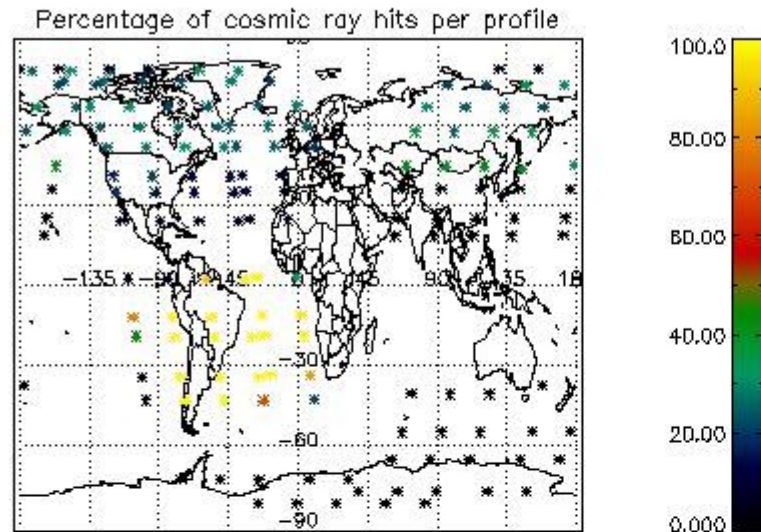

6. Statistics and plot of tangent altitude of the last measurement (DARK & BRIGHT products without errors)

6.1 Statistics on tangent altitude lost:

Statistics	DARK	BRIGHT	TWILIGHT
Mean:	14.562	15.413	NaN
St. deviation:	3.4803	6.9457	NaN
Maximum:	21.006	31.890	NaN
Minimum:	5.7081	3.9395	NaN
Number of data:	55.000	59.000	NaN

6.2 Plot for DARK limb products