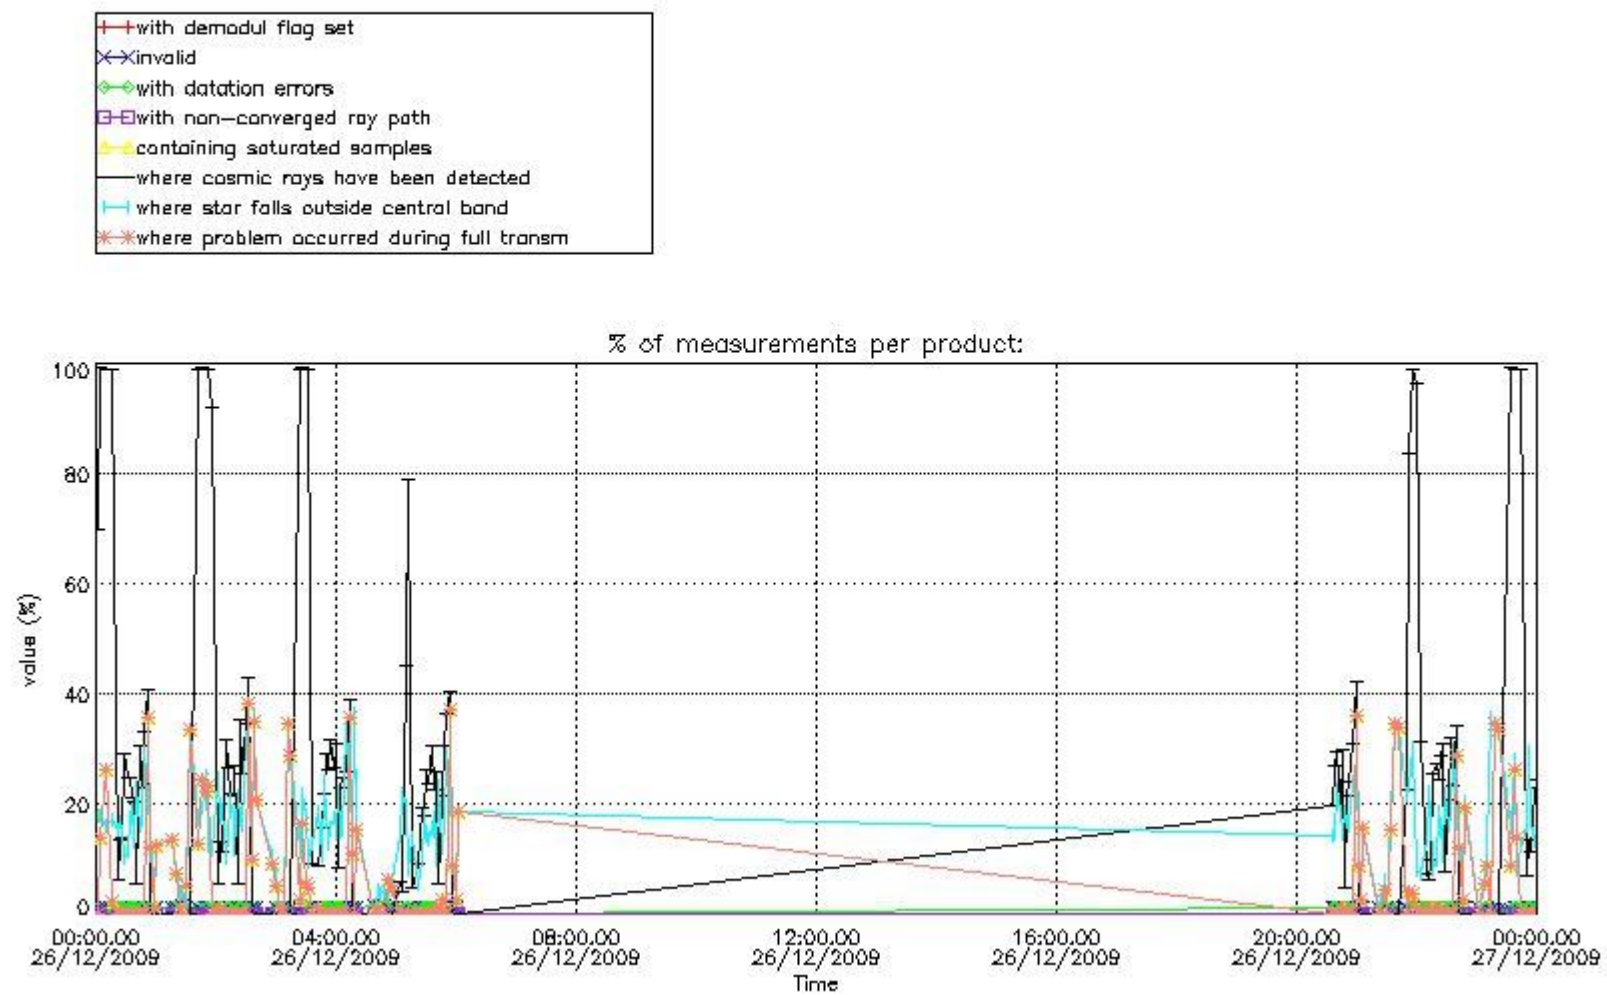

In this section it is presented the modulation information extracted from the pcd (product confidence data) at measurement level and information extracted from the Quality Summary dataset. Only products without errors (error flag in the MPH set to "0") are used.

5.1 Percentage of products during reporting period with:

At least one measurement with demodulation flag set:	50.6410 %
Reference spectrum computed from DB:	0.00000 %
Reference spectrum with small number of measurements:	0.00000 %
SATU data not used:	0.00000 %

5.2 Plot quality information per product (time dependant)

5.3 Plot quality information per product (world map)