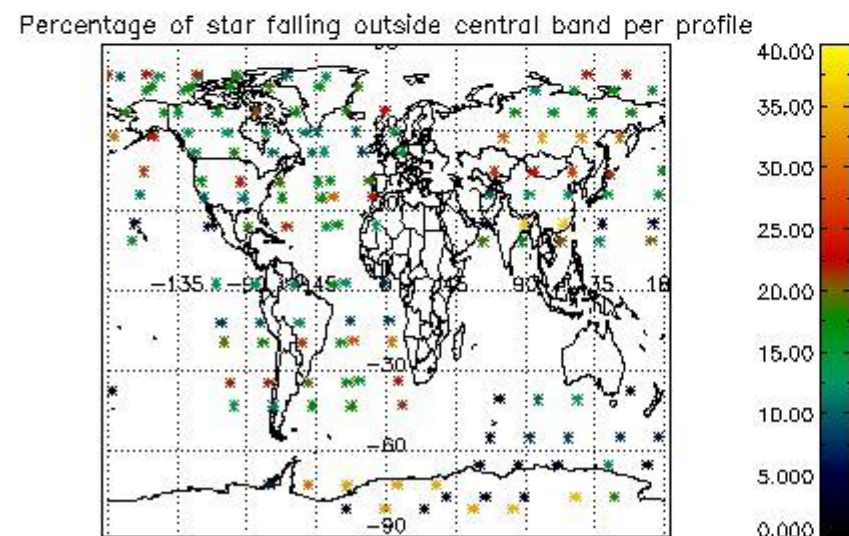

6. Statistics and plot of tangent altitude of the last measurement (DARK & BRIGHT products without errors)

6.1 Statistics on tangent altitude lost:

Statistics	DARK	BRIGHT	TWILIGHT
Mean:	14.562	15.413	NaN
St. deviation:	3.4803	6.9457	NaN
Maximum:	21.006	31.890	NaN
Minimum:	5.7081	3.9395	NaN
Number of data:	55.000	59.000	NaN

6.2 Plot for DARK limb products