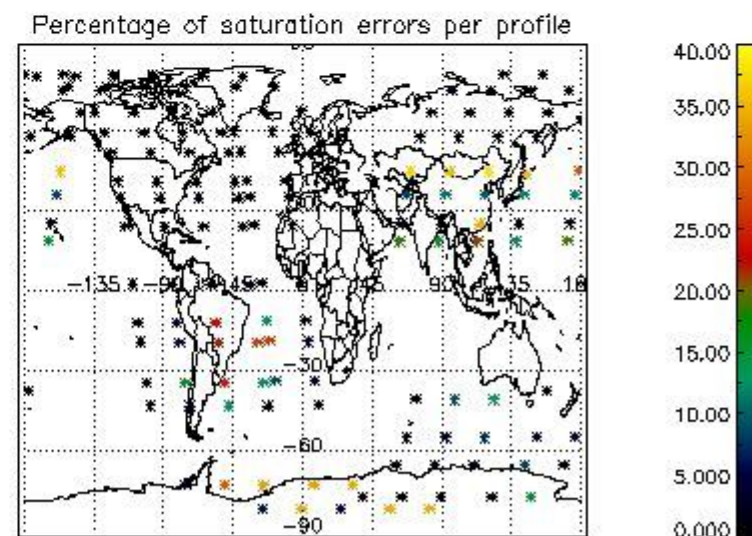

6. Statistics and plot of tangent altitude of the last measurement (DARK & BRIGHT products without errors)

6.1 Statistics on tangent altitude lost:

Statistics	DARK	BRIGHT	TWILIGHT
Mean:	14.562	15.413	NaN
St. deviation:	3.4803	6.9457	NaN
Maximum:	21.006	31.890	NaN
Minimum:	5.7081	3.9395	NaN
Number of data:	55.000	59.000	NaN

6.2 Plot for DARK limb products