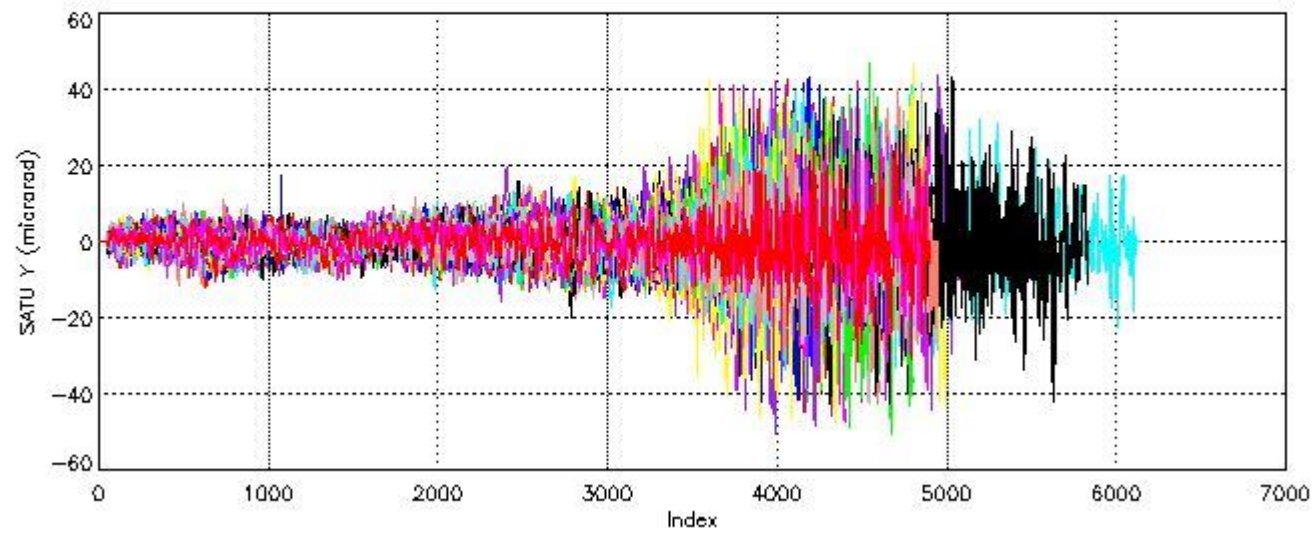

7.2 Statistics on SATU Noise Equivalent Angle (NEA) for DARK (D) and BRIGHT (B) products above 105 kms

The Star Acquisition and Tracking Unit (it is the CCD that tracks the star while it is occulted) Noise Equivalent Angle consists of the statistical angular variation of the SATU data above the atmosphere. Statistics (in microradians) above 105 km are computed for every occultation, giving four values per occultation: one in the 'X' direction and one in the 'Y' direction for dark and bright limbs. A mean value per day in every direction and limb is calculated and monitored in order to assess instrument performance in terms of star pointing.

7.2.1 SATU NEA Statistics (table)

Statistics	SATU X (D)	SATU Y (D)	SATU X (B)	SATU Y (B)
Mean:	0.22090	-0.16063	0.16411	-0.36369
St. deviation:	0.52938	2.3950	0.80657	2.3990
Maximum:	3.9000	10.800	6.2000	11.700
Minimum:	-5.6000	-12.100	-5.3000	-12.600