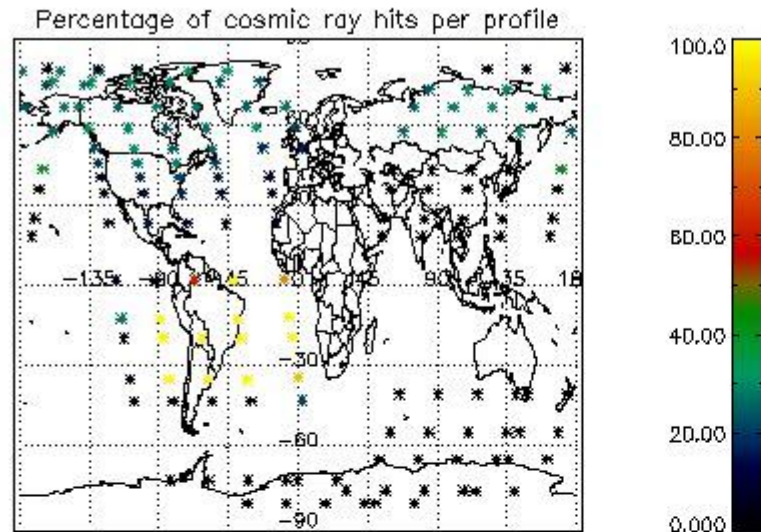

6. Statistics and plot of tangent altitude of the last measurement (DARK & BRIGHT products without errors)

6.1 Statistics on tangent altitude lost:

Statistics	DARK	BRIGHT	TWILIGHT
Mean:	15.090	14.400	NaN
St. deviation:	3.4730	6.9106	NaN
Maximum:	20.888	26.815	NaN
Minimum:	7.3521	3.6604	NaN
Number of data:	51.000	65.000	NaN

6.2 Plot for DARK limb products