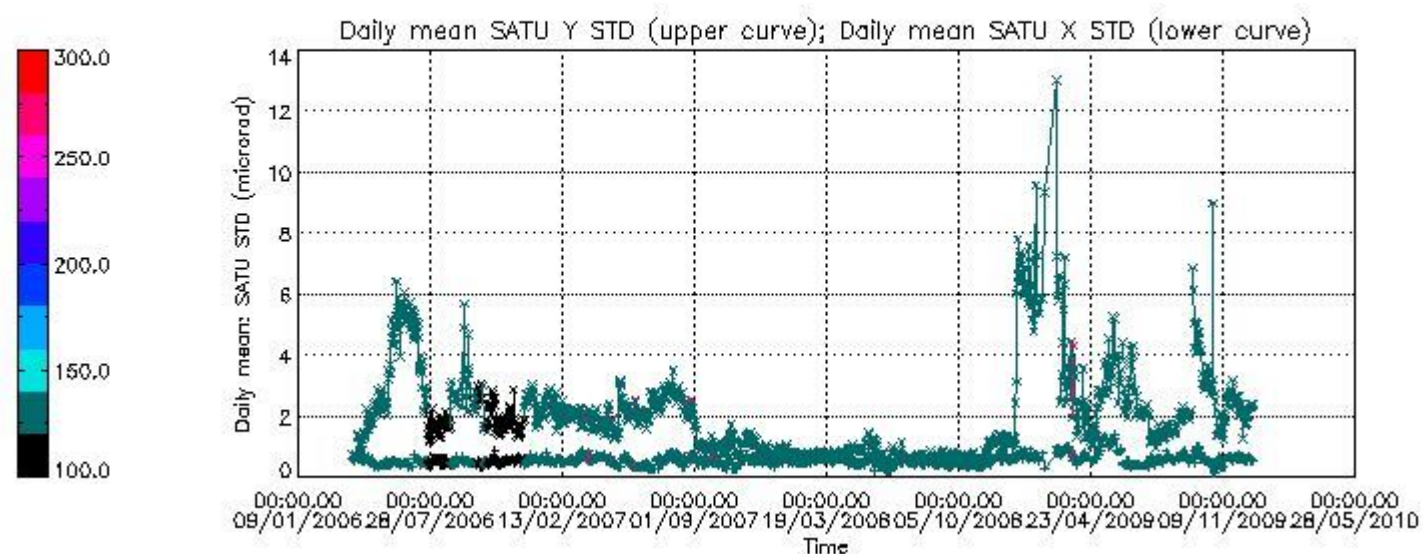

Number of data:	51150.	51150.	62050.	62050.

7.2.2 Trend of daily SATU NEA St. deviation since 1st April 2006 (dark limb)

The long term trend of the SATU 'X' and 'Y' standard deviations should be constant during the whole mission.

The colorbar represents the start tangent altitude (km) of the occultations.

Upper curve: STD of SATU Y axis

Lower curve: STD of SATU X axis

8. Auxiliary Data Files used for the production reported in section 2.4

The number reported in the third column indicates since which file (see list in section 2.4) the corresponding auxiliary file has been used. The fourth column is the date of those product files.

Type	Auxiliary Filename	Used since product	Used since product date
INST_PHYS_CHARACTERISTICS	GOM_INS_AXVIEC20091111_143220_20030716_120000_20500101_000000	1	25-DEC-2009 00:07:08
CALIBRATION_DATABASE	GOM_CAL_AXVIEC20091214_085046_20091212_000000_20500101_000000	1	25-DEC-2009 00:07:08
LEVEL-1B_PROC_CONFIG	GOM_PR1_AXVIEC20091111_145255_20020301_000000_20500101_000000	1	25-DEC-2009 00:07:08
STAR_CATALOGUE	GOM_CAT_AXVIEC20020121_161009_20020101_000000_20200101_000000	1	25-DEC-2009 00:07:08
STELLAR_SPECTRA_DATABANK	GOM_STS_AXVIEC20091111_151504_20020101_160000_20500101_000000	1	25-DEC-2009 00:07:08
ECMWF_FILE	AUX_ECF_AXNECM20091224_062112_20091224_210000_20091225_090000	1	25-DEC-2009 00:07:08
ECMWF_FILE	AUX_ECF_AXNECM20091224_181854_20091225_030000_20091225_150000	56	25-DEC-2009 03:28:20
ECMWF_FILE	AUX_ECA_AXNECM20091225_060112_20091224_210000_20091225_090000	84	25-DEC-2009 05:08:56
ECMWF_FILE	AUX_ECF_AXNECM20091225_062111_20091225_210000_20091226_090000	112	25-DEC-2009 21:07:45
OPTIONAL_ECMWF_FILE	MISSING	1	25-DEC-2009 00:07:08
ORBIT_DATA_FILE	DOR_NAV_OPNPDE20091224_224822_000057382085_00244_40879_9426.N1	1	25-DEC-2009 00:07:08
ORBIT_DATA_FILE	DOR_NAV_OPNPDE20091225_002919_000057382085_00245_40880_9427.N1	7	25-DEC-2009 00:33:51
ORBIT_DATA_FILE	DOR_NAV_OPNPDE20091225_020457_000044632085_00246_40881_9428.N1	35	25-DEC-2009 02:14:27
ORBIT_DATA_FILE	DOR_NAV_OPNPDE20091225_032439_000057382085_00247_40882_9429.N1	56	25-DEC-2009 03:28:20
ORBIT_DATA_FILE	DOR_NAV_OPNPDE20091225_050536_000057382085_00248_40883_9430.N1	84	25-DEC-2009 05:08:56
ORBIT_DATA_FILE	DOR_NAV_OPNPDE20091225_210158_000044632085_00258_40893_9431.N1	112	25-DEC-2009 21:07:45
ORBIT_DATA_FILE	DOR_NAV_OPNPDE20091225_221621_000057382085_00258_40893_9432.N1	131	25-DEC-2009 22:21:44