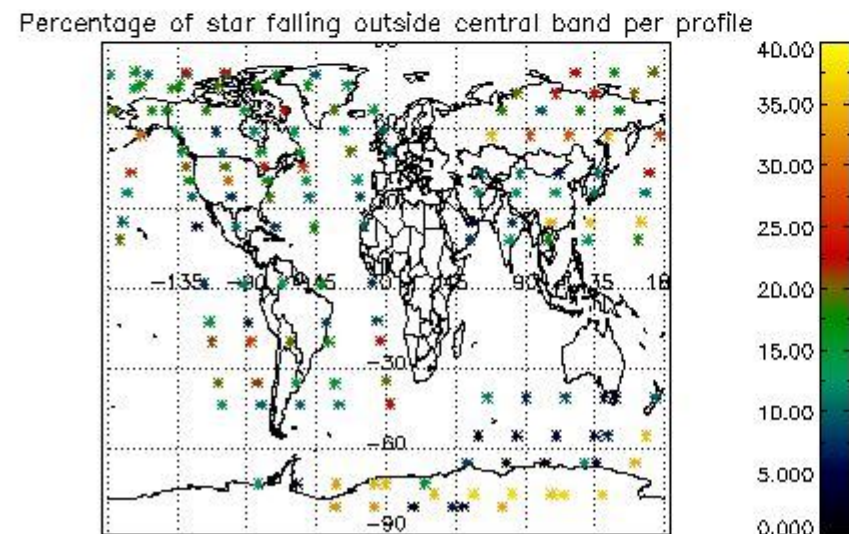

6. Statistics and plot of tangent altitude of the last measurement (DARK & BRIGHT products without errors)

6.1 Statistics on tangent altitude lost:

Statistics	DARK	BRIGHT	TWILIGHT
Mean:	15.090	14.400	NaN
St. deviation:	3.4730	6.9106	NaN
Maximum:	20.888	26.815	NaN
Minimum:	7.3521	3.6604	NaN
Number of data:	51.000	65.000	NaN

6.2 Plot for DARK limb products