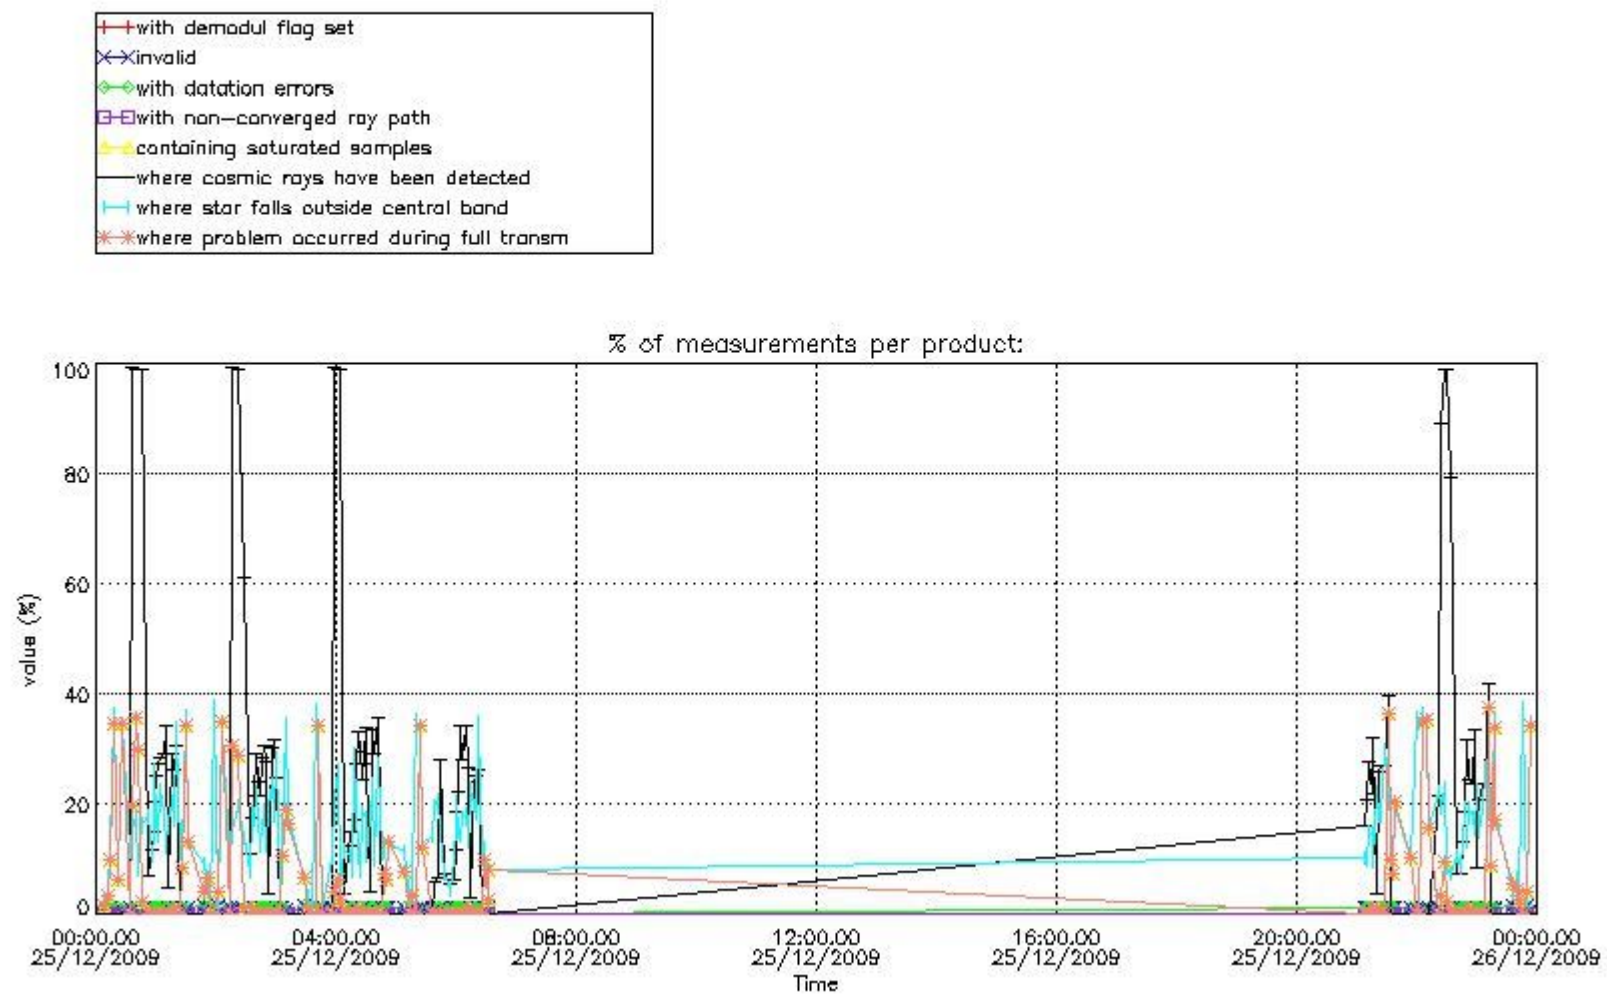

In this section it is presented the modulation information extracted from the pcd (product confidence data) at measurement level and information extracted from the Quality Summary dataset. Only products without errors (error flag in the MPH set to "0") are used.

5.1 Percentage of products during reporting period with:

At least one measurement with demodulation flag set:	43.3121 %
Reference spectrum computed from DB:	0.00000 %
Reference spectrum with small number of measurements:	0.00000 %
SATU data not used:	0.00000 %

5.2 Plot quality information per product (time dependant)

5.3 Plot quality information per product (world map)