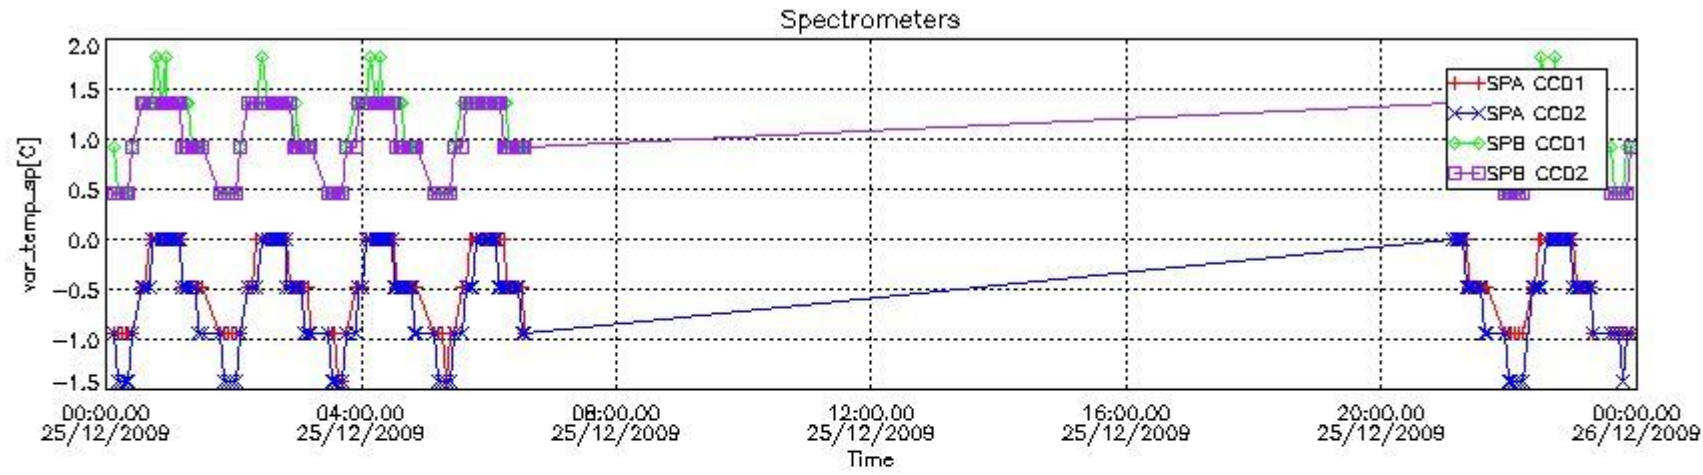

4. Overview of dark signal processing per product

The Dark Charge (DC) is a temperature-dependant signal added to the useful measurements and it is therefore subtracted from them during the processing. There are two phenomena that produce a continuous increase of the DC: the "hot pixels" (a pixel is "hot" when its DC exceeds by a significant amount its value measured on ground at the same temperature) and the "Random Telegraphic Signal" (abrupt change positive or negative of the CCD pixel signal, random in time, affecting only the DC part of the signal and not the photon generated signal).

In this section a list of products that did not use the Dark Sky Area (DSA) observation for the DC computation is given. It is also provided the mean DC plot per product for dark limb products with no error flag set.

4.1 These products did not use the DSA observation for DC computation:

Product name	DC information
GOM_TRA_1PNPDE20091225_210745_000000442085_00258_40893_0602.N1	DC map used
GOM_TRA_1PNPDE20091225_210956_000000462085_00258_40893_0603.N1	DC map used
GOM_TRA_1PNPDE20091225_211214_000000472085_00258_40893_0604.N1	DC map used
GOM_TRA_1PNPDE20091225_211512_000000482085_00258_40893_0605.N1	DC map used
GOM_TRA_1PNPDE20091225_211649_000000472085_00258_40893_0606.N1	DC map used
GOM_TRA_1PNPDE20091225_211928_000000542085_00258_40893_0607.N1	DC map used
GOM_TRA_1PNPDE20091225_212201_000000452085_00258_40893_0608.N1	DC map used
GOM_TRA_1PNPDE20091225_212435_000000452085_00258_40893_0609.N1	DC map used
GOM_TRA_1PNPDE20091225_212718_000000562085_00258_40893_0610.N1	DC map used
GOM_TRA_1PNPDE20091225_213120_000000482085_00258_40893_0611.N1	DC map used
GOM_TRA_1PNPDE20091225_213325_000000412085_00258_40893_0612.N1	DC map used
GOM_TRA_1PNPDE20091225_213632_000000422085_00258_40893_0613.N1	DC map used
GOM_TRA_1PNPDE20091225_213821_000000452085_00258_40893_0614.N1	DC map used
GOM_TRA_1PNPDE20091225_215455_000000402085_00258_40893_0615.N1	DC map used