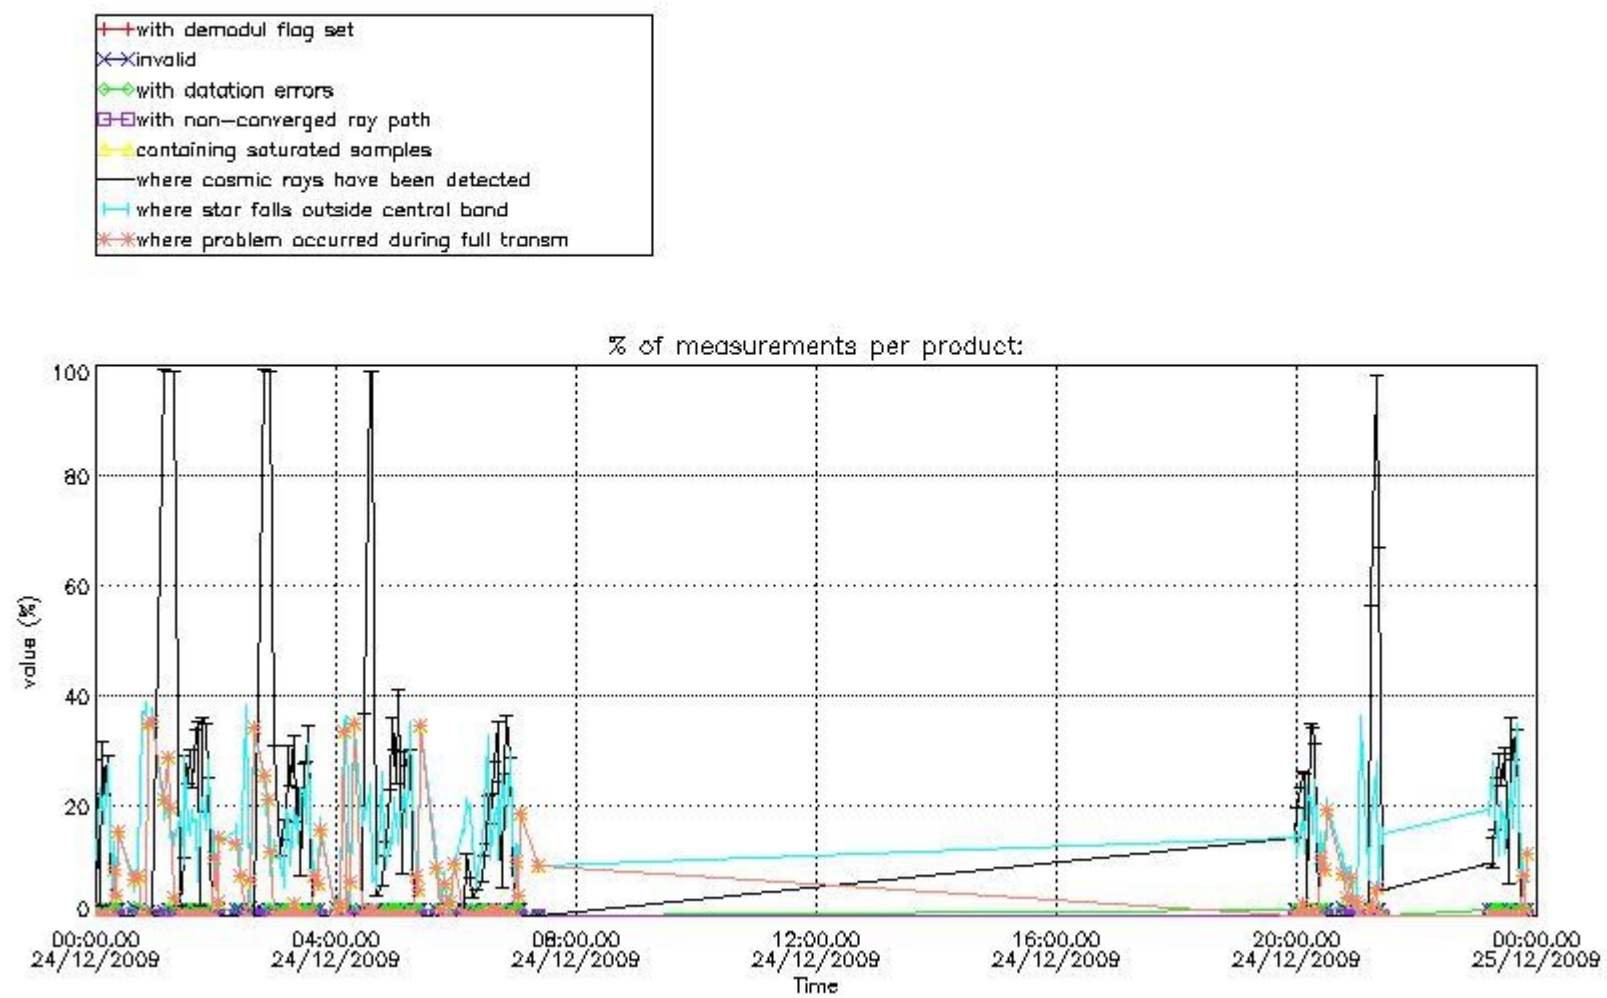

At least one measurement with demodulation flag set:	47.1338 %
Reference spectrum computed from DB:	0.00000 %
Reference spectrum with small number of measurements:	0.00000 %
SATU data not used:	0.00000 %

5.2 Plot quality information per product (time dependant)

5.3 Plot quality information per product (world map)