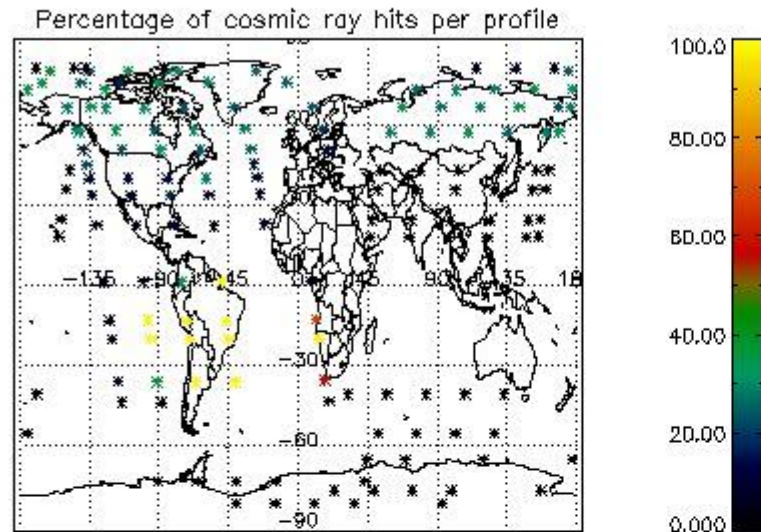

6. Statistics and plot of tangent altitude of the last measurement (DARK & BRIGHT products without errors)

6.1 Statistics on tangent altitude lost:

Statistics	DARK	BRIGHT	TWILIGHT
Mean:	14.349	15.815	NaN
St. deviation:	3.6920	6.3698	NaN
Maximum:	20.388	29.577	NaN
Minimum:	4.9669	3.6836	NaN
Number of data:	50.000	61.000	NaN

6.2 Plot for DARK limb products