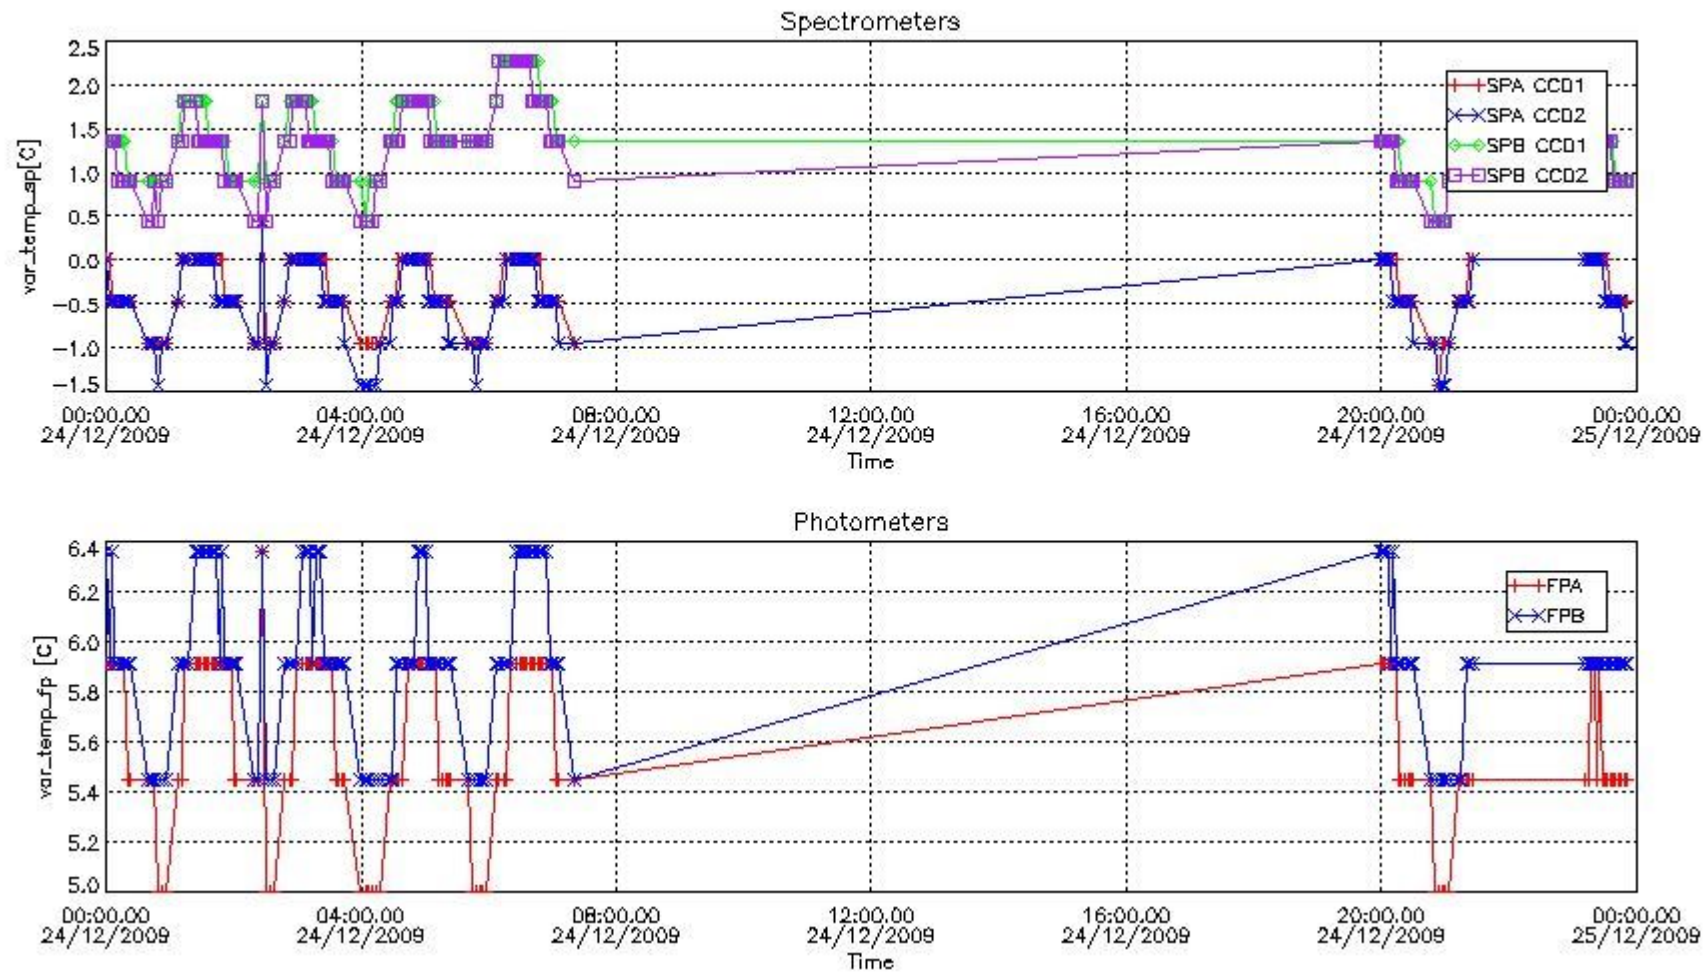

4. Overview of dark signal processing per product

The Dark Charge (DC) is a temperature-dependant signal added to the useful measurements and it is therefore subtracted from them during the processing. There are two phenomena that produce a continuous increase of the DC: the "hot pixels" (a pixel is "hot" when its DC exceeds by a significant amount its value measured on ground at the same temperature) and the "Random Telegraphic Signal" (abrupt change positive or negative of the CCD pixel signal, random in time, affecting only the DC part of the signal and not the photon generated signal).

In this section a list of products that did not use the Dark Sky Area (DSA) observation for the DC computation is given. It is also provided the mean DC plot per product for dark limb products with no error flag set.

4.1 These products did not use the DSA observation for DC computation:

Product name	DC information
GOM_TRA_1PNPDE20091224_195837_000000462085_00243_40878_0380.N1	DC map used
GOM_TRA_1PNPDE20091224_200048_000000482085_00243_40878_0381.N1	DC map used
GOM_TRA_1PNPDE20091224_200309_000000482085_00243_40878_0382.N1	DC map used
GOM_TRA_1PNPDE20091224_200608_000000502085_00243_40878_0383.N1	DC map used
GOM_TRA_1PNPDE20091224_200746_000000492085_00243_40878_0384.N1	DC map used
GOM_TRA_1PNPDE20091224_201027_000000562085_00243_40878_0385.N1	DC map used
GOM_TRA_1PNPDE20091224_201336_000000452085_00243_40878_0386.N1	DC map used
GOM_TRA_1PNPDE20091224_201536_000000442085_00243_40878_0387.N1	DC map used
GOM_TRA_1PNPDE20091224_201822_000000512085_00243_40878_0388.N1	DC map used
GOM_TRA_1PNPDE20091224_202224_000000412085_00243_40878_0389.N1	DC map used
GOM_TRA_1PNPDE20091224_202429_000000422085_00243_40878_0390.N1	DC map used
GOM_TRA_1PNPDE20091224_202738_000000432085_00243_40878_0391.N1	DC map used
GOM_TRA_1PNPDE20091224_202925_000000452085_00243_40878_0392.N1	DC map used
GOM_TRA_1PNPDE20091224_204557_000000392085_00243_40878_0393.N1	DC map used