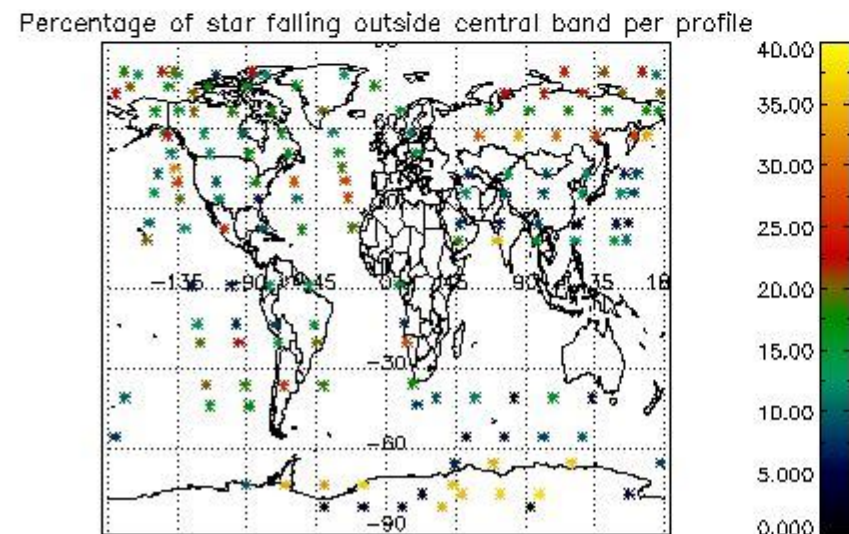

6. Statistics and plot of tangent altitude of the last measurement (DARK & BRIGHT products without errors)

6.1 Statistics on tangent altitude lost:

Statistics	DARK	BRIGHT	TWILIGHT
Mean:	14.349	15.815	NaN
St. deviation:	3.6920	6.3698	NaN
Maximum:	20.388	29.577	NaN
Minimum:	4.9669	3.6836	NaN
Number of data:	50.000	61.000	NaN

6.2 Plot for DARK limb products