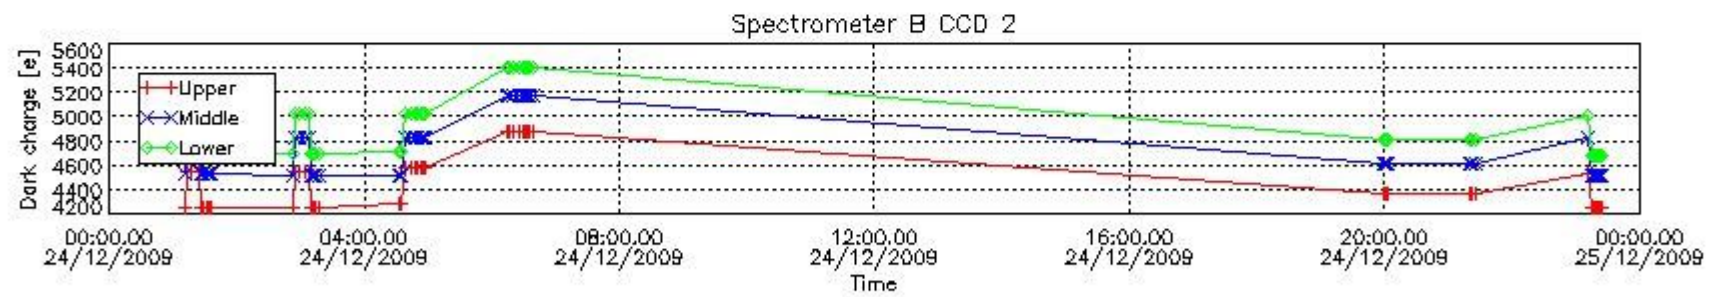

5. Demodulation flag and quality information monitoring

In this section it is presented the modulation information extracted from the pcd (product confidence data) at measurement level and information extracted from the Quality Summary dataset. Only products without errors (error flag in the MPH set to "0") are used.

5.1 Percentage of products during reporting period with: