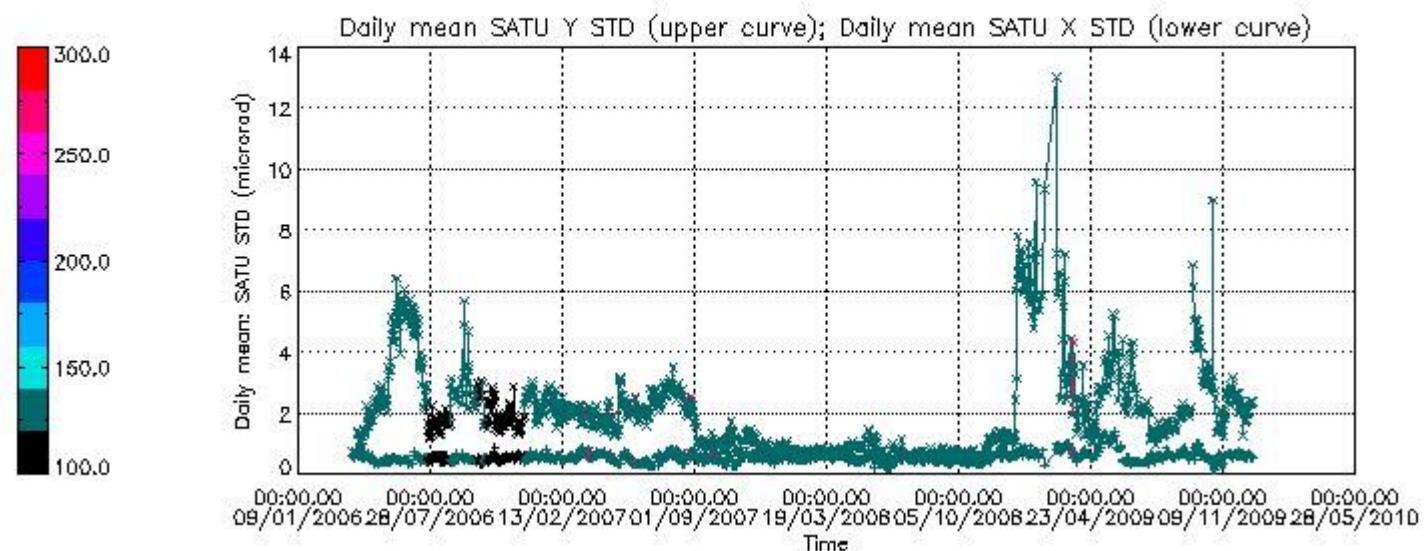

Number of data:	49650.	49650.	57550.	57550.

7.2.2 Trend of daily SATU NEA St. deviation since 1st April 2006 (dark limb)

The long term trend of the SATU 'X' and 'Y' standard deviations should be constant during the whole mission.

The colorbar represents the start tangent altitude (km) of the occultations.

Upper curve: STD of SATU Y axis

Lower curve: STD of SATU X axis

8. Auxiliary Data Files used for the production reported in section 2.4

The number reported in the third column indicates since which file (see list in section 2.4) the corresponding auxiliary file has been used. The fourth column is the date of those product files.

Type	Auxiliary Filename	Used since product	Used since product date
INST_PHYS_CHARACTERISTICS	GOM_INS_AXVIEC20091111_143220_20030716_120000_20500101_000000	1	24-DEC-2009 00:00:32
CALIBRATION_DATABASE	GOM_CAL_AXVIEC20091214_085046_20091212_000000_20500101_000000	1	24-DEC-2009 00:00:32
LEVEL-1B_PROC_CONFIG	GOM_PR1_AXVIEC20091111_145255_20020301_000000_20500101_000000	1	24-DEC-2009 00:00:32
STAR_CATALOGUE	GOM_CAT_AXVIEC20020121_161009_20020101_000000_20200101_000000	1	24-DEC-2009 00:00:32
STELLAR_SPECTRA_DATABANK	GOM_STS_AXVIEC20091111_151504_20020101_160000_20500101_000000	1	24-DEC-2009 00:00:32
ECMWF_FILE	AUX_ECF_AXNECM20091223_162116_20091223_210000_20091224_090000	1	24-DEC-2009 00:00:32
ECMWF_FILE	AUX_ECF_AXNECM20091223_184344_20091224_030000_20091224_150000	62	24-DEC-2009 03:59:58
ECMWF_FILE	AUX_ECA_AXNECM20091224_060112_20091223_210000_20091224_090000	89	24-DEC-2009 05:40:34
ECMWF_FILE	AUX_ECF_AXNECM20091224_062111_20091224_150000_20091225_030000	118	24-DEC-2009 19:58:37
ECMWF_FILE	AUX_ECF_AXNECM20091224_062112_20091224_210000_20091225_090000	137	24-DEC-2009 21:12:38
OPTIONAL_ECMWF_FILE	MISSING	1	24-DEC-2009 00:00:32
ORBIT_DATA_FILE	DOR_NAV_OPNPDE20091223_232023_000060572085_00230_40865_9419.N1	1	24-DEC-2009 00:00:32
ORBIT_DATA_FILE	DOR_NAV_OPNPDE20091224_010120_000047822085_00231_40866_9420.N1	16	24-DEC-2009 01:07:31
ORBIT_DATA_FILE	DOR_NAV_OPNPDE20091224_022620_000051012085_00232_40867_9421.N1	38	24-DEC-2009 02:26:29
ORBIT_DATA_FILE	DOR_NAV_OPNPDE20091224_035640_000057382085_00233_40868_9422.N1	62	24-DEC-2009 03:59:58
ORBIT_DATA_FILE	AUX_FPO_AXVPDS20091223_012104_20091222_190656_20100101_203310	89	24-DEC-2009 05:40:34
ORBIT_DATA_FILE	DOR_NAV_OPNPDE20091224_195821_000038252085_00243_40878_9424.N1	118	24-DEC-2009 19:58:37
ORBIT_DATA_FILE	DOR_NAV_OPNPDE20091224_210725_000060572085_00243_40878_9425.N1	137	24-DEC-2009 21:12:38
ORBIT_DATA_FILE	DOR_NAV_OPNPDE20091224_224822_000057382085_00244_40879_9426.N1	142	24-DEC-2009 23:11:55