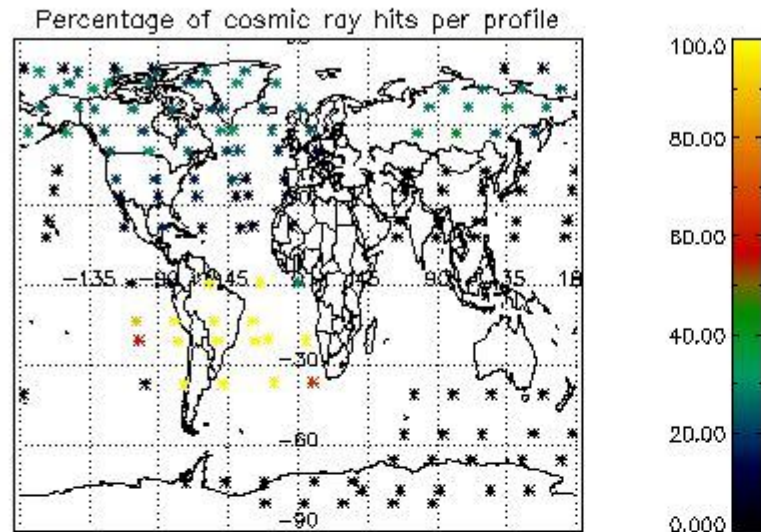

6. Statistics and plot of tangent altitude of the last measurement (DARK & BRIGHT products without errors)

6.1 Statistics on tangent altitude lost:

Statistics	DARK	BRIGHT	TWILIGHT
Mean:	14.262	15.087	NaN
St. deviation:	4.0115	7.6119	NaN
Maximum:	22.741	27.968	NaN
Minimum:	3.1083	3.7557	NaN
Number of data:	54.000	54.000	NaN

6.2 Plot for DARK limb products