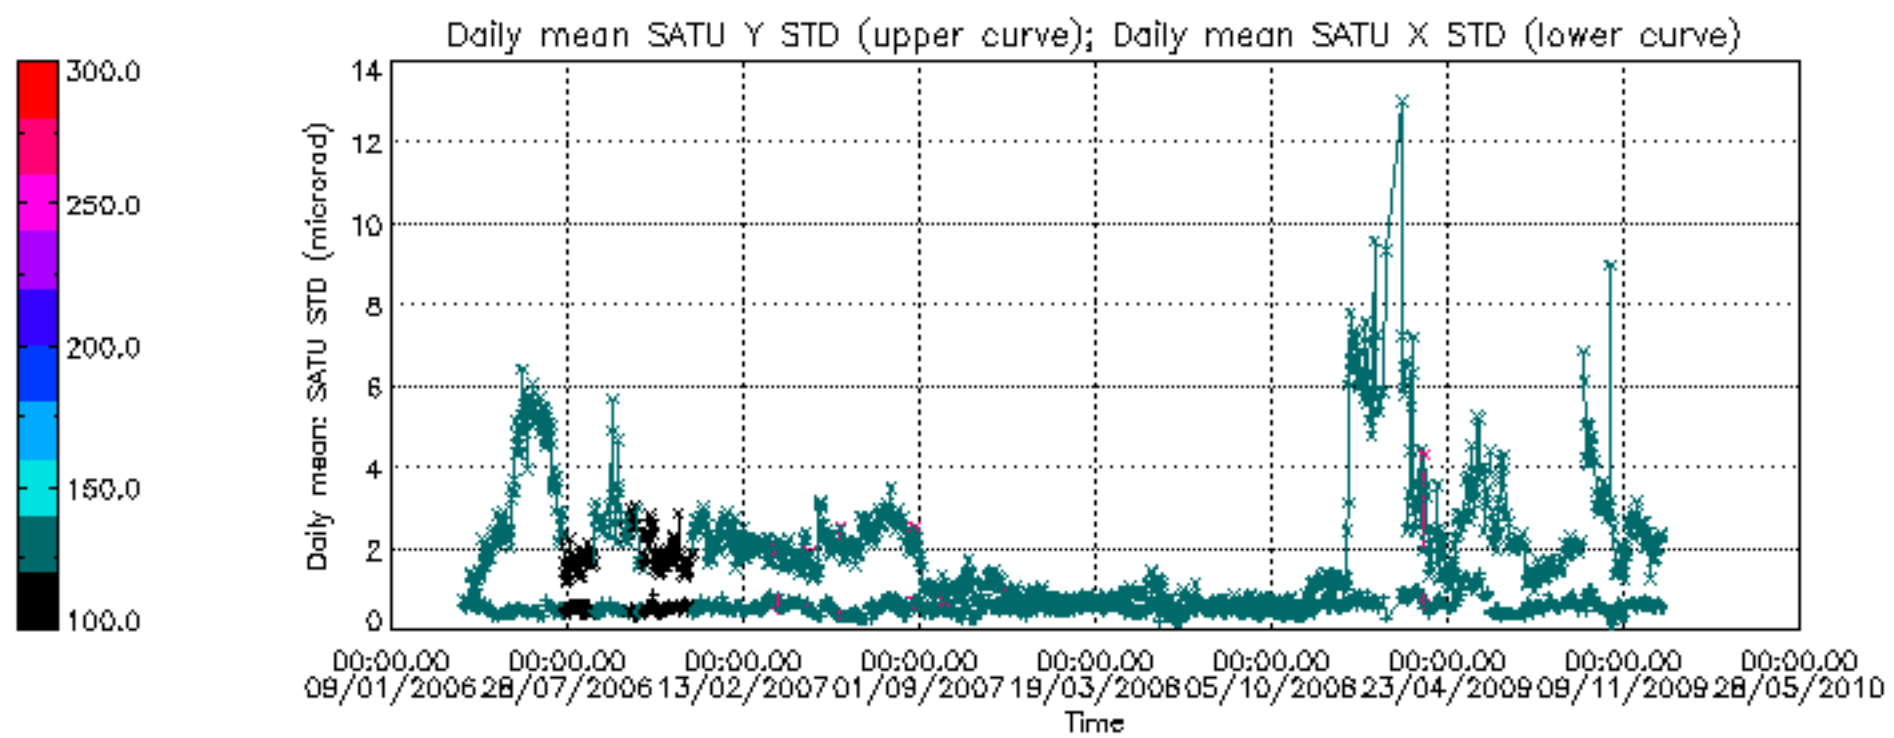

Tangent altitude at which the star is lost

/nas3/ENVISAT/GOMOS/GOM_NL__0P/GOM_NL__0PNPDE20091201_013105_000044402084_00403_40537_9039.N1

1; -575.6; 01-DEC-2009 01:31:05; Dark ; 49.5; 100; 4Gam Crv ; 2.58; 13100;occ; 99; 0;40537
 2; -480.0; 01-DEC-2009 01:32:41; Dark ; 48.5; 171; 2Eps Crv ; 3.00; 4250;occ; 97; 0;40537
 3; 88.7; 01-DEC-2009 01:42:10; Dark ; 48.5; 113; Mu Vel ; 2.69; 5000;occ; 97; 0;40538
 4; 407.7; 01-DEC-2009 01:47:29; Dark ; 59.5; 0; ; 0.00; 0;occ; 119; 0;40538
 5; 605.8; 01-DEC-2009 01:50:47; Dark ; 49.0; 34; Gam2Vel ; 1.79; 23000;occ; 98; 0;40538
 6; 711.5; 01-DEC-2009 01:52:32; Dark ; 57.0; 70; Zet Pup ; 2.25; 39000;occ; 114; 0;40538
 7; 919.9; 01-DEC-2009 01:56:01; Dark ; 62.0; 117; Pi Pup ; 2.71; 3800;occ; 124; 0;40538
 8; 1147.6; 01-DEC-2009 01:59:49; Dark ; 69.0; 23; 21Eps CMa ; 1.50; 26000;occ; 138; 0;40538
 9; 1535.7; 01-DEC-2009 02:06:17; Dark ; 55.0; 101; 11Alp Lep ; 2.58; 7000;occ; 110; 0;40538
 10; 1752.0; 01-DEC-2009 02:09:53; Dark ; 56.5; 7; 19Bet Ori ; 0.10; 14000;occ; 113; 0;40538
 11; 1933.1; 01-DEC-2009 02:12:54; Dark ; 62.5; 30; 46Eps Ori ; 1.69; 30000;occ; 125; 0;40538
 12; 2096.1; 01-DEC-2009 02:15:37; Dark ; 66.0; 27; 24Gam Ori ; 1.64; 26000;occ; 132; 0;40538
 13; 2231.9; 01-DEC-2009 02:17:53; Bright; 50.0; 13; 87Alp Tau ; 0.87; 3800;occ; 100; 0;40538
 14; 2328.4; 01-DEC-2009 02:19:29; Bright; 39.0; 146; 25Eta Tau ; 2.87; 15200;occ; 78; 0;40538
 15; 2470.7; 01-DEC-2009 02:21:52; Bright; 39.5; 150; 44Zet Per ; 2.89; 28000;occ; 79; 0;40538
 16; 2616.0; 01-DEC-2009 02:24:17; Bright; 39.5; 149; 45Eps Per ; 2.89; 30000;occ; 79; 0;40538
 17; 2847.4; 01-DEC-2009 02:28:08; Bright; 47.5; 6; 13Alp Aur ; 0.08; 3400;occ; 95; 0;40538
 18; 2957.0; 01-DEC-2009 02:29:58; Bright; 51.0; 42; 34Bet Aur ; 1.90; 10200;occ; 102; 0;40538
 19; 3821.0; 01-DEC-2009 02:44:22; Bright; 44.0; 36; 50Alp UMa ; 1.80; 6300;occ; 88; 0;40538