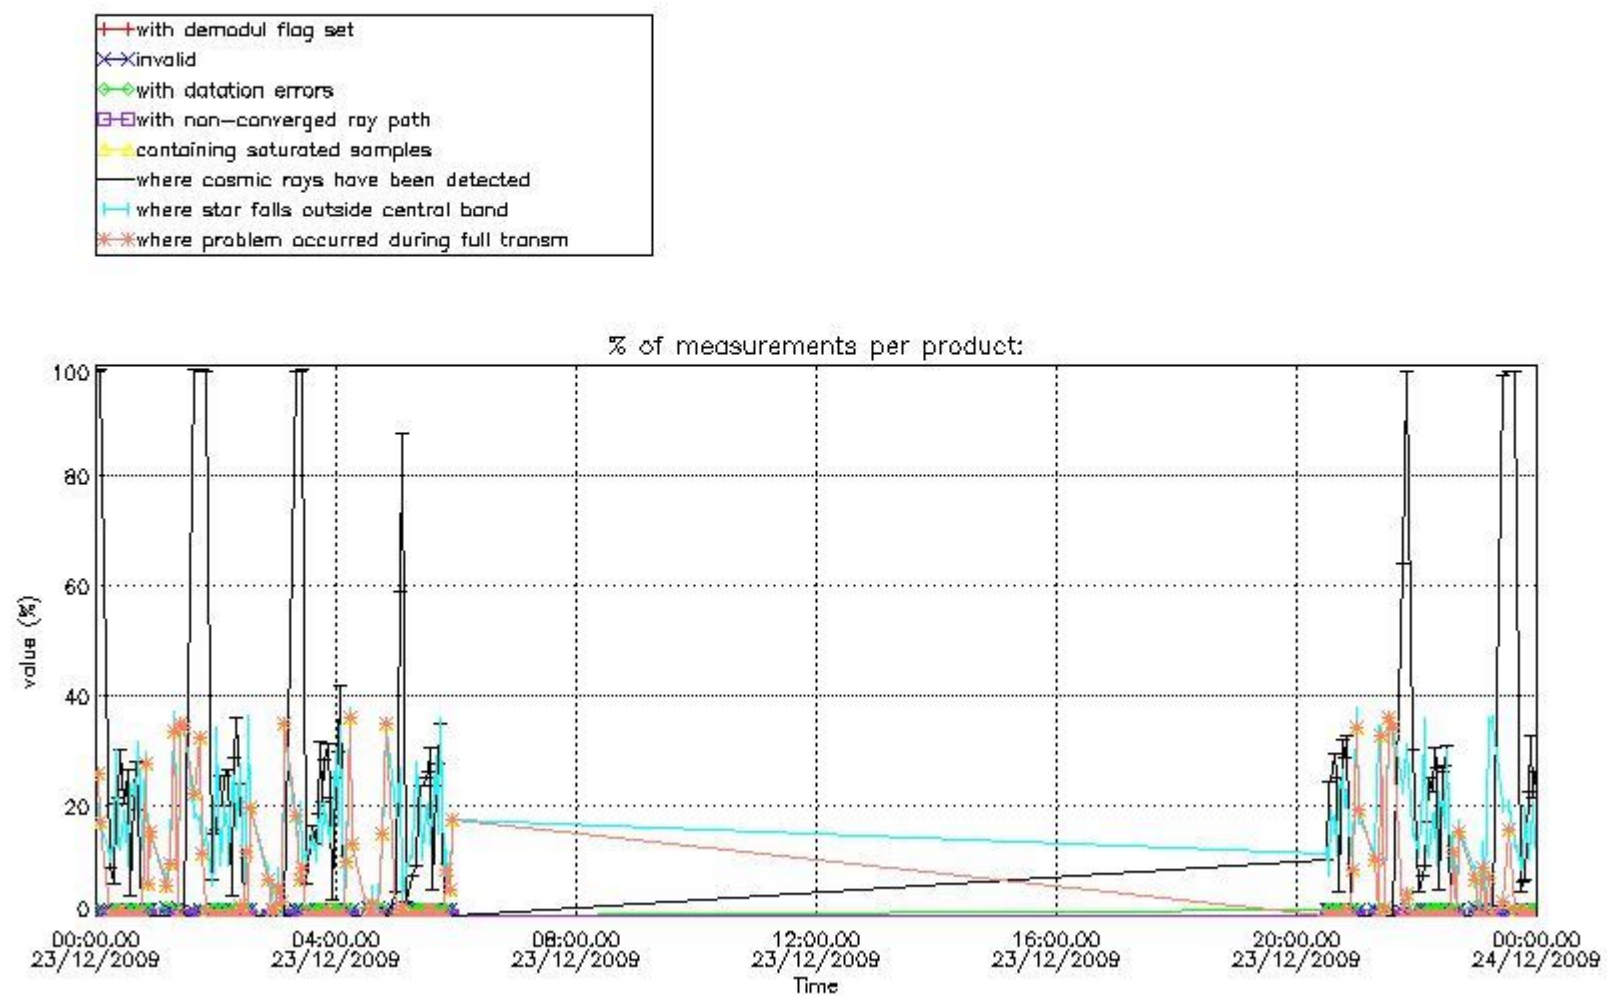

At least one measurement with demodulation flag set:	53.3333 %
Reference spectrum computed from DB:	0.00000 %
Reference spectrum with small number of measurements:	0.00000 %
SATU data not used:	0.00000 %

5.2 Plot quality information per product (time dependant)

5.3 Plot quality information per product (world map)