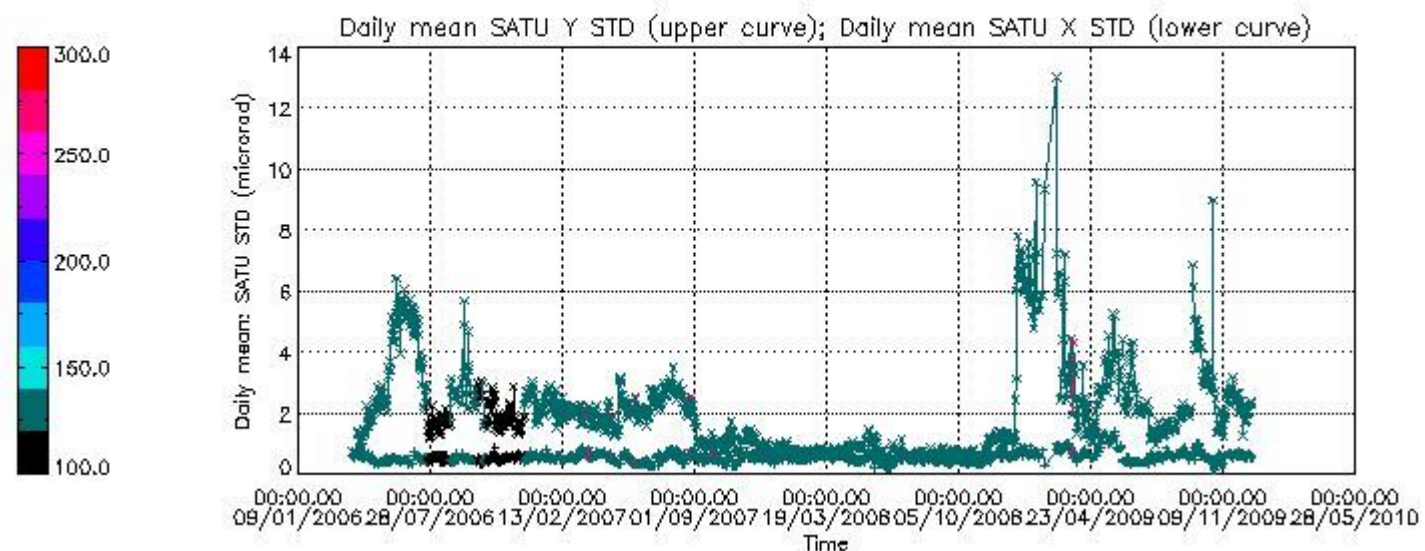

Number of data:	54700.	54700.	51150.	51150.

7.2.2 Trend of daily SATU NEA St. deviation since 1st April 2006 (dark limb)

The long term trend of the SATU 'X' and 'Y' standard deviations should be constant during the whole mission.

The colorbar represents the start tangent altitude (km) of the occultations.

Upper curve: STD of SATU Y axis
Lower curve: STD of SATU X axis

8. Auxiliary Data Files used for the production reported in section 2.4

The number reported in the third column indicates since which file (see list in section 2.4) the corresponding auxiliary file has been used. The fourth column is the date of those product files.

Type	Auxiliary Filename	Used since product	Used since product date
INST_PHYS_CHARACTERISTICS	GOM_INS_AXVIEC20091111_143220_20030716_120000_20500101_000000	1	23-DEC-2009 00:02:52
CALIBRATION_DATABASE	GOM_CAL_AXVIEC20091214_085046_20091212_000000_20500101_000000	1	23-DEC-2009 00:02:52
LEVEL-1B_PROC_CONFIG	GOM_PR1_AXVIEC20091111_145255_20020301_000000_20500101_000000	1	23-DEC-2009 00:02:52
STAR_CATALOGUE	GOM_CAT_AXVIEC20020121_161009_20020101_000000_20200101_000000	1	23-DEC-2009 00:02:52
STELLAR_SPECTRA_DATABANK	GOM_STS_AXVIEC20091111_151504_20020101_160000_20500101_000000	1	23-DEC-2009 00:02:52
ECMWF_FILE	AUX_ECF_AXNECM20091222_111916_20091222_210000_20091223_090000	1	23-DEC-2009 00:02:52
ECMWF_FILE	AUX_ECF_AXNECM20091223_052106_20091223_030000_20091223_150000	71	23-DEC-2009 04:31:36
ECMWF_FILE	AUX_ECF_AXNECM20091223_162115_20091223_150000_20091224_030000	97	23-DEC-2009 20:30:05
ECMWF_FILE	AUX_ECF_AXNECM20091223_162116_20091223_210000_20091224_090000	116	23-DEC-2009 21:46:17
OPTIONAL_ECMWF_FILE	MISSING	1	23-DEC-2009 00:02:52
ORBIT_DATA_FILE	DOR_NAV_OPNPDE20091222_235223_000057382085_00216_40851_9413.N1	1	23-DEC-2009 00:02:52
ORBIT_DATA_FILE	DOR_NAV_OPNPDE20091223_013320_000044632085_00217_40852_9414.N1	25	23-DEC-2009 01:38:54
ORBIT_DATA_FILE	DOR_NAV_OPNPDE20091223_025302_000054192085_00218_40853_9415.N1	46	23-DEC-2009 02:55:16
ORBIT_DATA_FILE	AUX_FPO_AXVPDS20091223_012104_20091222_190656_20100101_203310	71	23-DEC-2009 04:31:36
ORBIT_DATA_FILE	DOR_NAV_OPNPDE20091223_202503_000041442085_00229_40864_9417.N1	97	23-DEC-2009 20:30:05
ORBIT_DATA_FILE	DOR_NAV_OPNPDE20091223_213926_000060572085_00229_40864_9418.N1	116	23-DEC-2009 21:46:17
ORBIT_DATA_FILE	DOR_NAV_OPNPDE20091223_232023_000060572085_00230_40865_9419.N1	141	23-DEC-2009 23:26:54