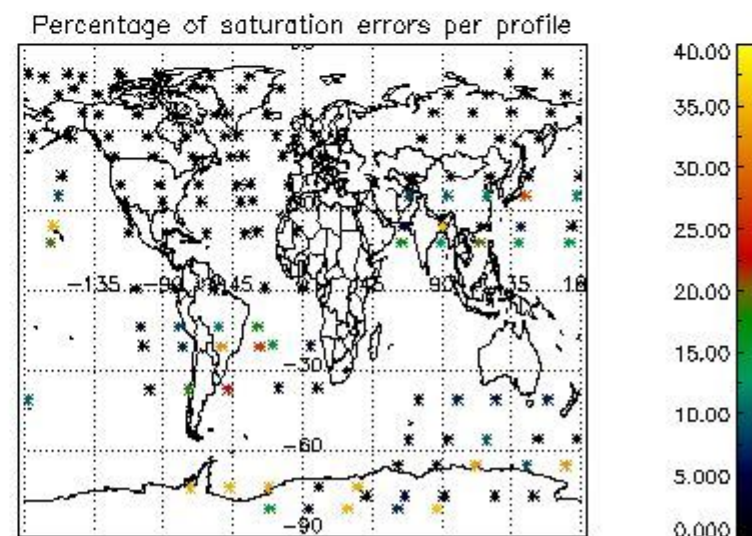

6. Statistics and plot of tangent altitude of the last measurement (DARK & BRIGHT products without errors)

6.1 Statistics on tangent altitude lost:

Statistics	DARK	BRIGHT	TWILIGHT
Mean:	14.262	15.087	NaN
St. deviation:	4.0115	7.6119	NaN
Maximum:	22.741	27.968	NaN
Minimum:	3.1083	3.7557	NaN
Number of data:	54.000	54.000	NaN

6.2 Plot for DARK limb products