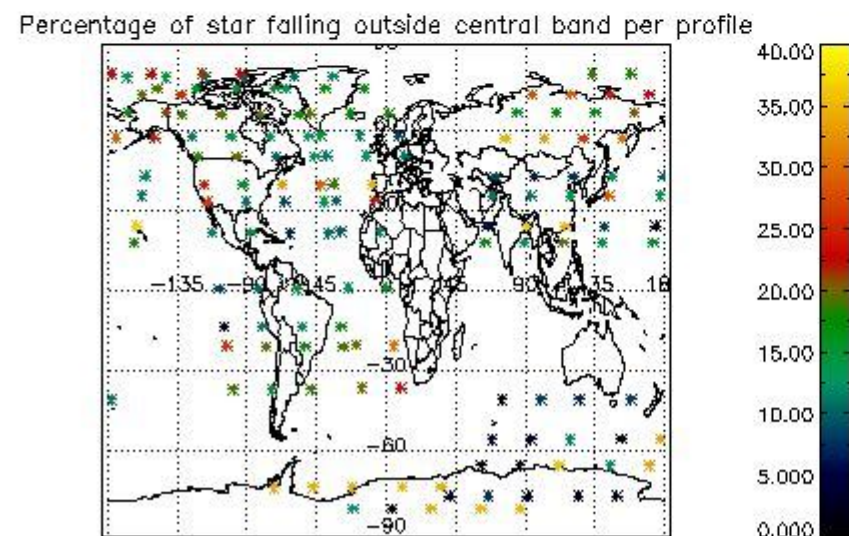

6. Statistics and plot of tangent altitude of the last measurement (DARK & BRIGHT products without errors)

6.1 Statistics on tangent altitude lost:

Statistics	DARK	BRIGHT	TWILIGHT
Mean:	14.262	15.087	NaN
St. deviation:	4.0115	7.6119	NaN
Maximum:	22.741	27.968	NaN
Minimum:	3.1083	3.7557	NaN
Number of data:	54.000	54.000	NaN

6.2 Plot for DARK limb products