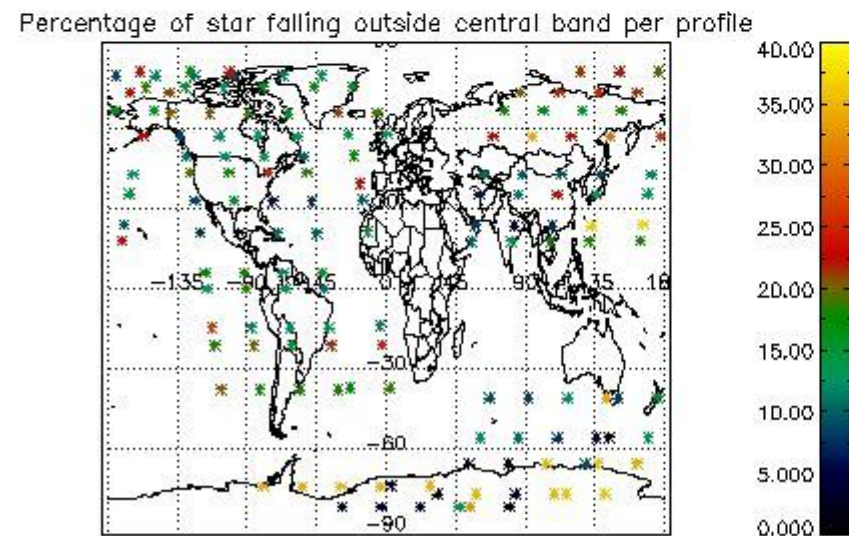

6. Statistics and plot of tangent altitude of the last measurement (DARK & BRIGHT products without errors)

6.1 Statistics on tangent altitude lost:

Statistics	DARK	BRIGHT	TWILIGHT
Mean:	14.935	14.595	NaN
St. deviation:	3.1711	7.1622	NaN
Maximum:	22.478	27.656	NaN
Minimum:	8.0205	3.6042	NaN
Number of data:	50.000	60.000	NaN

6.2 Plot for DARK limb products