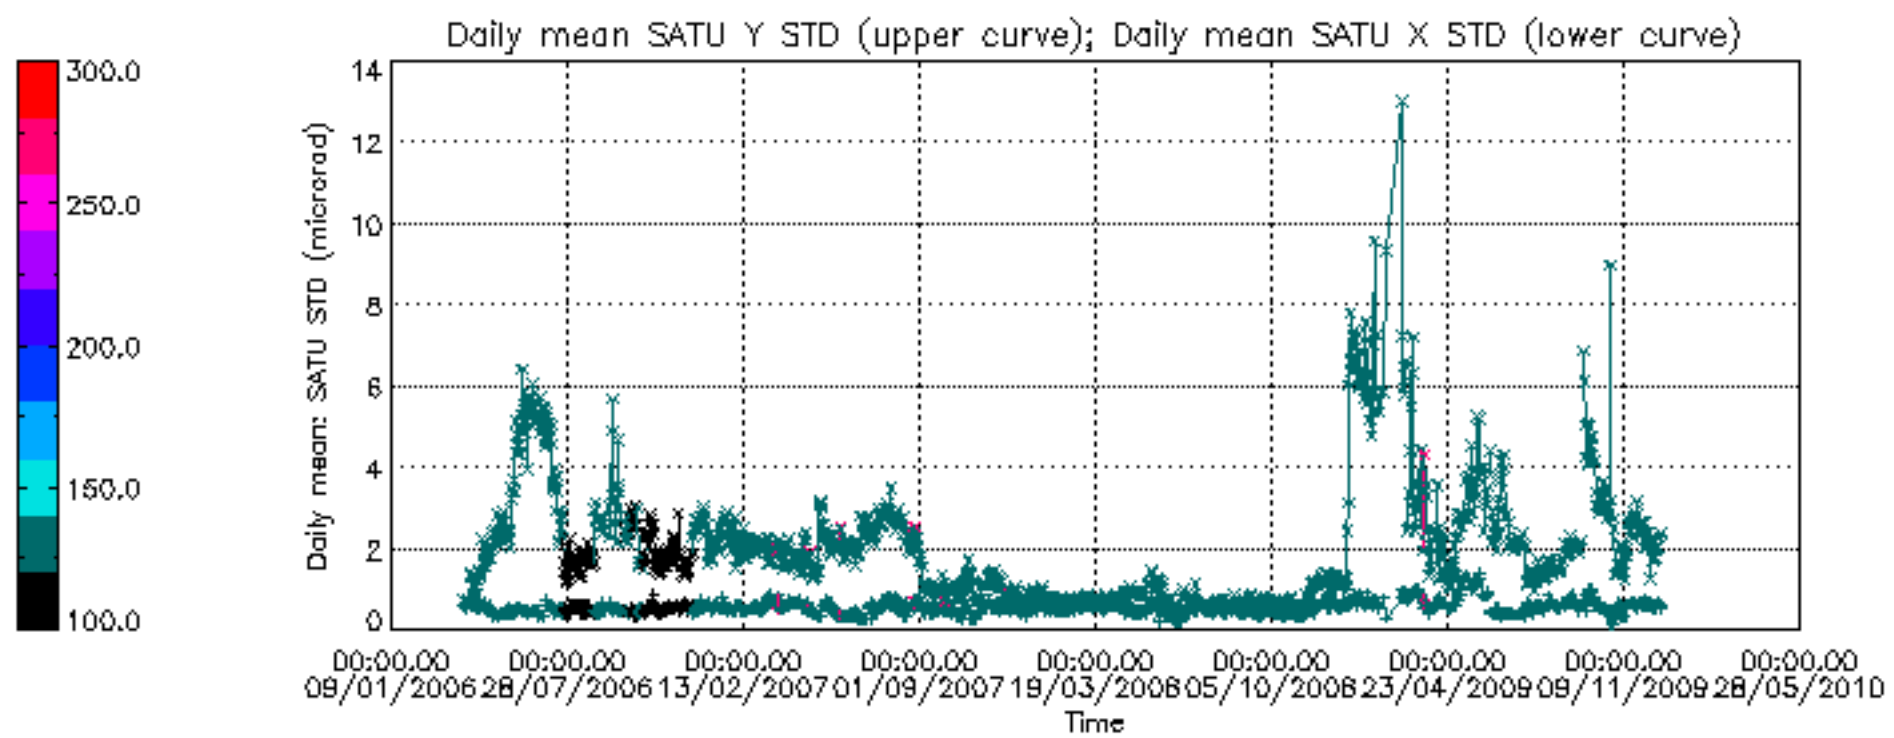

Tangent altitude at which the star is lost

/nas3/ENVISAT/GOMOS/GOM_NL__0P/GOM_NL__0PNPDE20091201_013105_000044402084_00403_40537_9039.N1

1; -575.6; 01-DEC-2009 01:31:05; Dark ; 49.5; 100; 4Gam Crv ; 2.58; 13100;occ; 99; 0;40537
 2; -480.0; 01-DEC-2009 01:32:41; Dark ; 48.5; 171; 2Eps Crv ; 3.00; 4250;occ; 97; 0;40537
 3; 88.7; 01-DEC-2009 01:42:10; Dark ; 48.5; 113; Mu Vel ; 2.69; 5000;occ; 97; 0;40538
 4; 407.7; 01-DEC-2009 01:47:29; Dark ; 59.5; 0; ; 0.00; 0;occ; 119; 0;40538
 5; 605.8; 01-DEC-2009 01:50:47; Dark ; 49.0; 34; Gam2Vel ; 1.79; 23000;occ; 98; 0;40538
 6; 711.5; 01-DEC-2009 01:52:32; Dark ; 57.0; 70; Zet Pup ; 2.25; 39000;occ; 114; 0;40538
 7; 919.9; 01-DEC-2009 01:56:01; Dark ; 62.0; 117; Pi Pup ; 2.71; 3800;occ; 124; 0;40538
 8; 1147.6; 01-DEC-2009 01:59:49; Dark ; 69.0; 23; 21Eps CMa ; 1.50; 26000;occ; 138; 0;40538
 9; 1535.7; 01-DEC-2009 02:06:17; Dark ; 55.0; 101; 11Alp Lep ; 2.58; 7000;occ; 110; 0;40538
 10; 1752.0; 01-DEC-2009 02:09:53; Dark ; 56.5; 7; 19Bet Ori ; 0.10; 14000;occ; 113; 0;40538
 11; 1933.1; 01-DEC-2009 02:12:54; Dark ; 62.5; 30; 46Eps Ori ; 1.69; 30000;occ; 125; 0;40538
 12; 2096.1; 01-DEC-2009 02:15:37; Dark ; 66.0; 27; 24Gam Ori ; 1.64; 26000;occ; 132; 0;40538
 13; 2231.9; 01-DEC-2009 02:17:53; Bright; 50.0; 13; 87Alp Tau ; 0.87; 3800;occ; 100; 0;40538
 14; 2328.4; 01-DEC-2009 02:19:29; Bright; 39.0; 146; 25Eta Tau ; 2.87; 15200;occ; 78; 0;40538
 15; 2470.7; 01-DEC-2009 02:21:52; Bright; 39.5; 150; 44Zet Per ; 2.89; 28000;occ; 79; 0;40538
 16; 2616.0; 01-DEC-2009 02:24:17; Bright; 39.5; 149; 45Eps Per ; 2.89; 30000;occ; 79; 0;40538
 17; 2847.4; 01-DEC-2009 02:28:08; Bright; 47.5; 6; 13Alp Aur ; 0.08; 3400;occ; 95; 0;40538
 18; 2957.0; 01-DEC-2009 02:29:58; Bright; 51.0; 42; 34Bet Aur ; 1.90; 10200;occ; 102; 0;40538
 19; 3821.0; 01-DEC-2009 02:44:22; Bright; 44.0; 36; 50Alp UMa ; 1.80; 6300;occ; 88; 0;40538