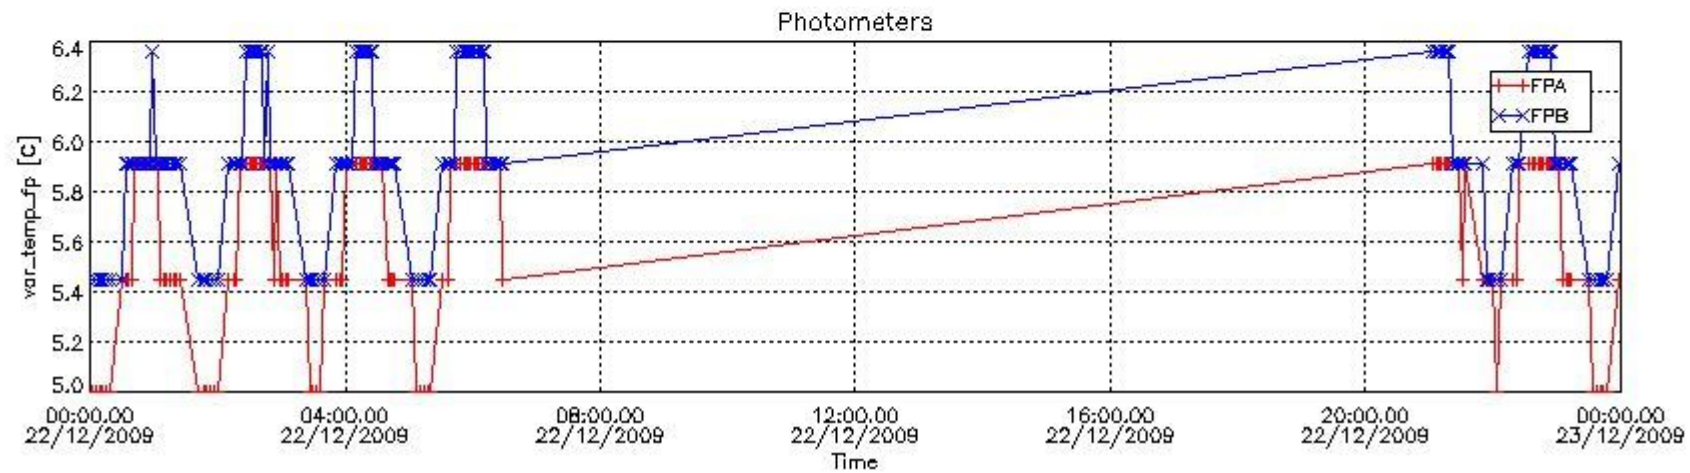

3. Plot of GOMOS spectrometers and photometers temperatures from level 1b data