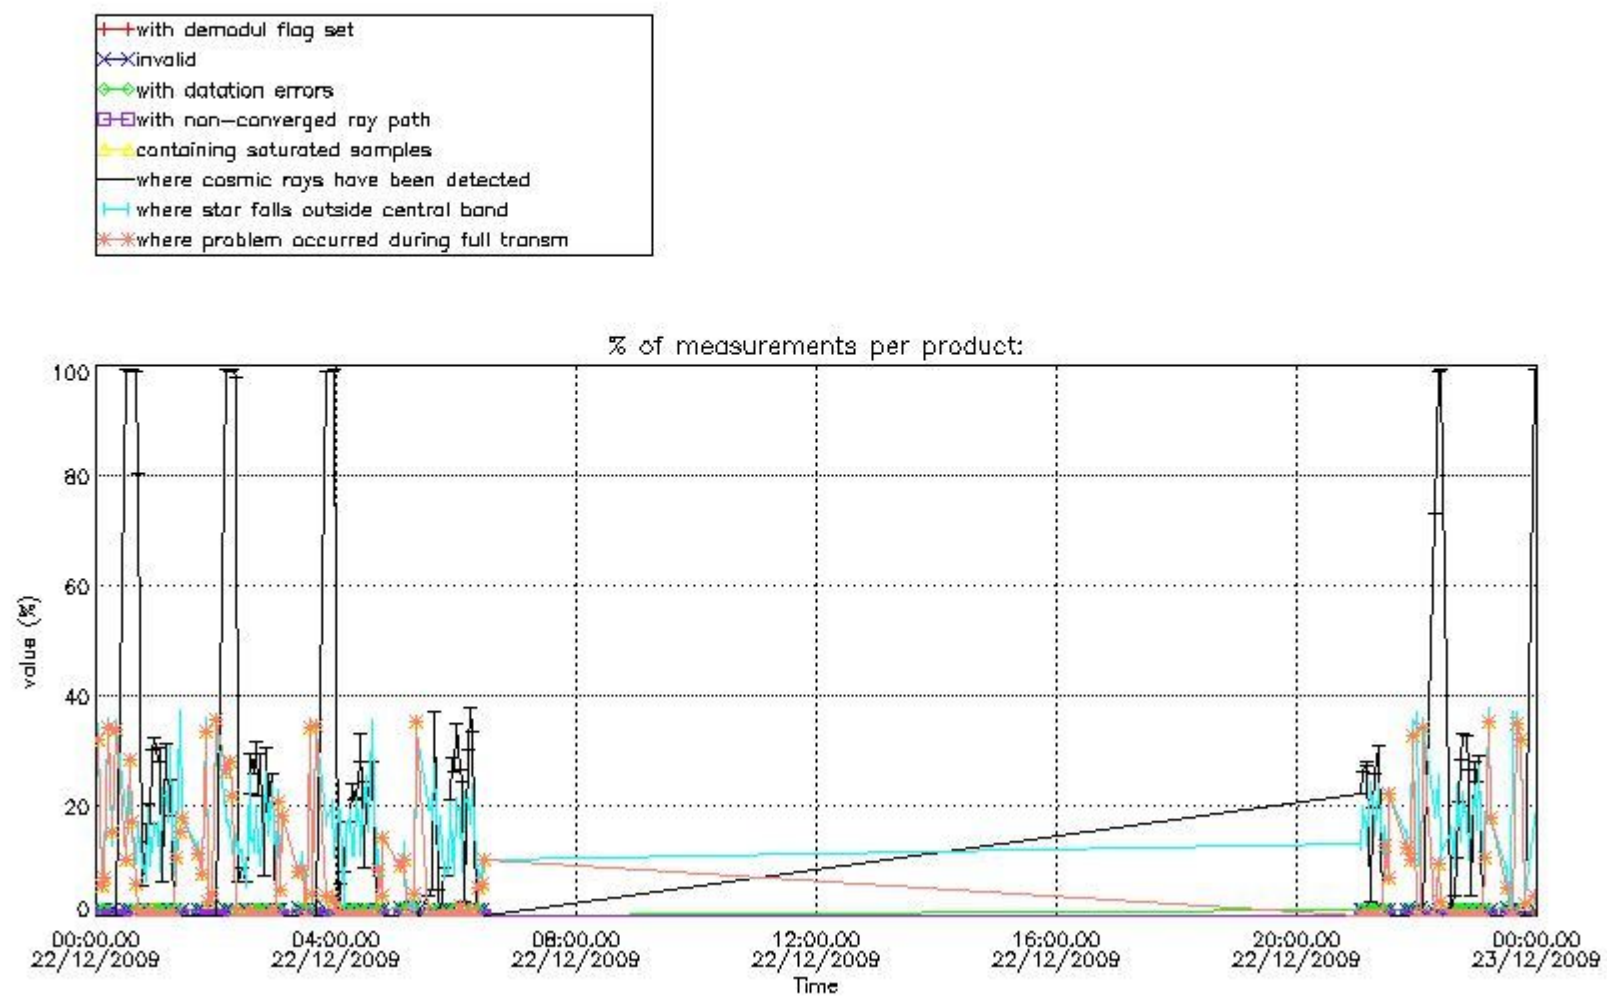

At least one measurement with demodulation flag set:	48.6842 %
Reference spectrum computed from DB:	0.00000 %
Reference spectrum with small number of measurements:	0.00000 %
SATU data not used:	0.00000 %

5.2 Plot quality information per product (time dependant)

5.3 Plot quality information per product (world map)