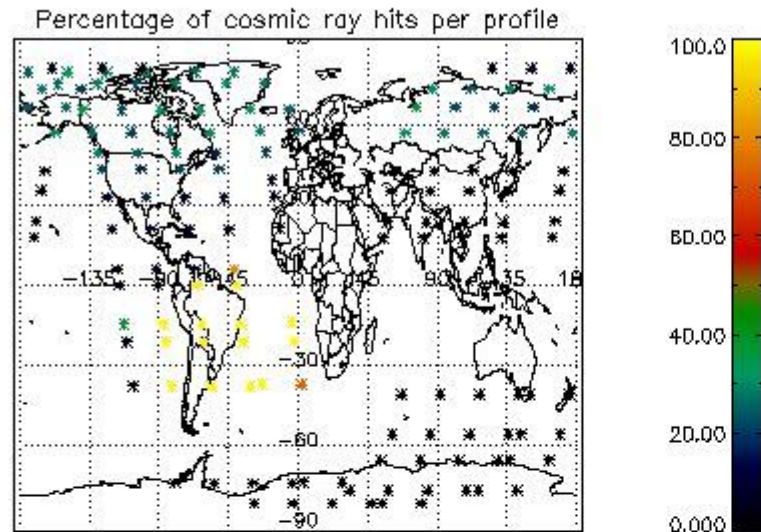

6. Statistics and plot of tangent altitude of the last measurement (DARK & BRIGHT products without errors)

6.1 Statistics on tangent altitude lost:

Statistics	DARK	BRIGHT	TWILIGHT
Mean:	14.935	14.595	NaN
St. deviation:	3.1711	7.1622	NaN
Maximum:	22.478	27.656	NaN
Minimum:	8.0205	3.6042	NaN
Number of data:	50.000	60.000	NaN

6.2 Plot for DARK limb products