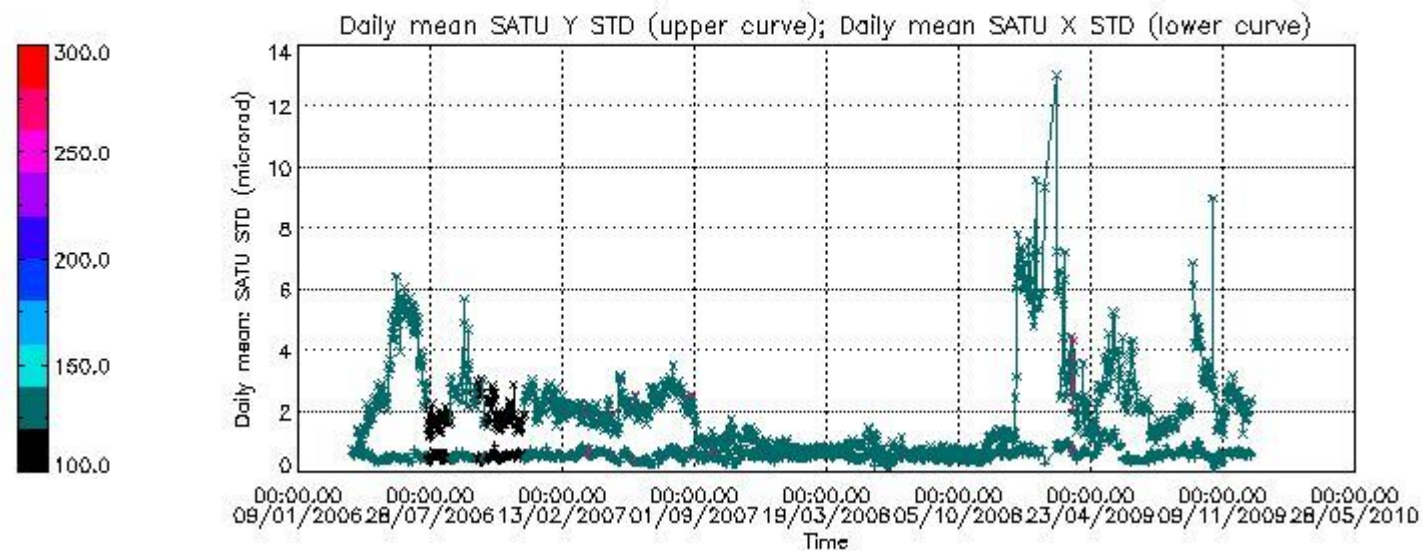

Number of data:	51800.	51800.	57200.	57200.

7.2.2 Trend of daily SATU NEA St. deviation since 1st April 2006 (dark limb)

The long term trend of the SATU 'X' and 'Y' standard deviations should be constant during the whole mission.

The colorbar represents the start tangent altitude (km) of the occultations.

Upper curve: STD of SATU Y axis

Lower curve: STD of SATU X axis

8. Auxiliary Data Files used for the production reported in section 2.4

The number reported in the third column indicates since which file (see list in section 2.4) the corresponding auxiliary file has been used. The fourth column is the date of those product files.

Type	Auxiliary Filename	Used since product	Used since product date
INST_PHYS_CHARACTERISTICS	GOM_INS_AXVIEC20091111_143220_20030716_120000_20500101_000000	1	22-DEC-2009 00:01:26
CALIBRATION_DATABASE	GOM_CAL_AXVIEC20091214_085046_20091212_000000_20500101_000000	1	22-DEC-2009 00:01:26
LEVEL-1B_PROC_CONFIG	GOM_PR1_AXVIEC20091111_145255_20020301_000000_20500101_000000	1	22-DEC-2009 00:01:26
STAR_CATALOGUE	GOM_CAT_AXVIEC20020121_161009_20020101_000000_20200101_000000	1	22-DEC-2009 00:01:26
STELLAR_SPECTRA_DATABANK	GOM_STS_AXVIEC20091111_151504_20020101_160000_20500101_000000	1	22-DEC-2009 00:01:26
ECMWF_FILE	MISSING	1	22-DEC-2009 00:01:26
ECMWF_FILE	AUX_ECF_AXNECM20091222_111916_20091222_210000_20091223_090000	109	22-DEC-2009 21:03:44
OPTIONAL_ECMWF_FILE	MISSING	1	22-DEC-2009 00:01:26
ORBIT_DATA_FILE	DOR_NAV_OPNPDE20091221_224327_000057382085_00201_40836_9406.N1	1	22-DEC-2009 00:01:26
ORBIT_DATA_FILE	DOR_NAV_OPNPDE20091222_002424_000054192085_00202_40837_9407.N1	7	22-DEC-2009 00:29:41
ORBIT_DATA_FILE	DOR_NAV_OPNPDE20091222_020002_000044632085_00203_40838_9408.N1	34	22-DEC-2009 02:10:18
ORBIT_DATA_FILE	AUX_FPO_AXVPDS20091219_010111_20091218_193247_20091228_205902	55	22-DEC-2009 03:22:38
ORBIT_DATA_FILE	DOR_NAV_OPNPDE20091222_050041_000057382085_00205_40840_9410.N1	82	22-DEC-2009 05:03:14
ORBIT_DATA_FILE	DOR_NAV_OPNPDE20091222_210222_000038252085_00215_40850_9411.N1	109	22-DEC-2009 21:03:44
ORBIT_DATA_FILE	DOR_NAV_OPNPDE20091222_221126_000060572085_00215_40850_9412.N1	127	22-DEC-2009 22:17:41
ORBIT_DATA_FILE	DOR_NAV_OPNPDE20091222_235223_000057382085_00216_40851_9413.N1	152	22-DEC-2009 23:58:17