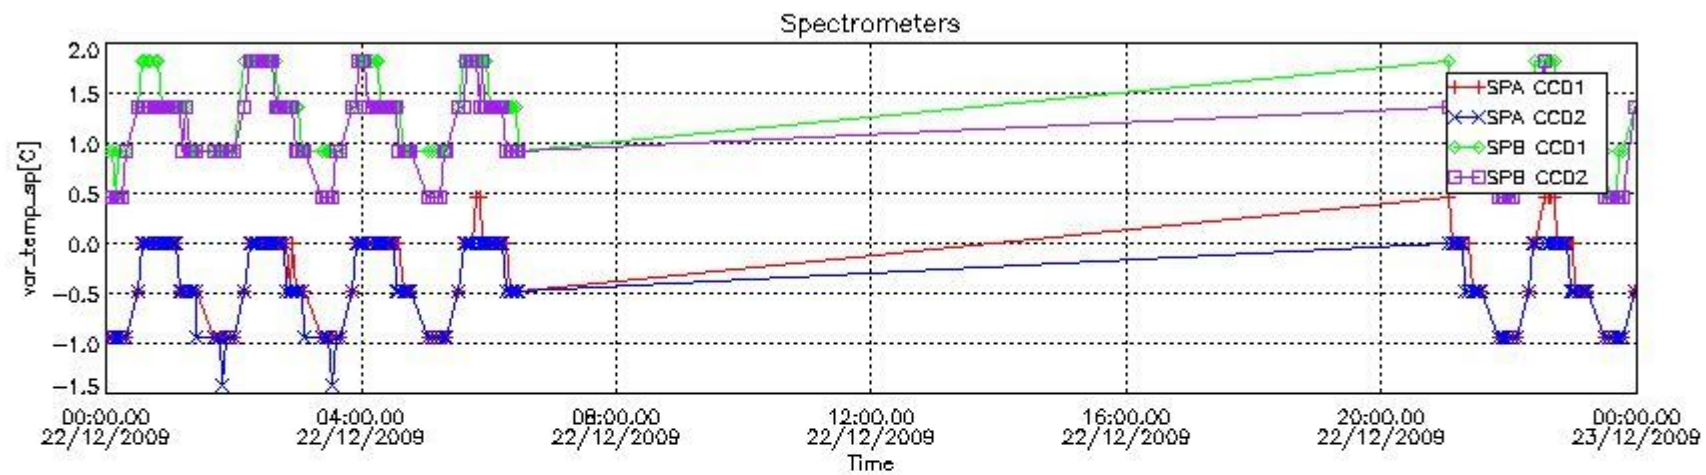

3. Plot of GOMOS spectrometers and photometers temperatures from level 1b data