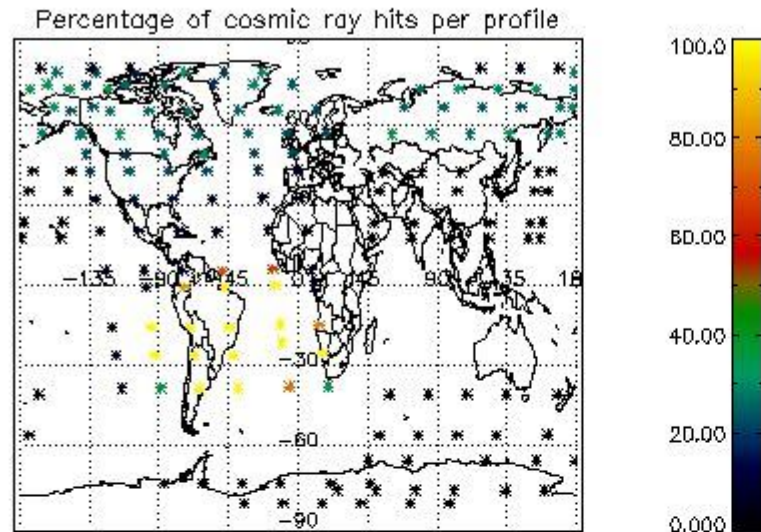

6. Statistics and plot of tangent altitude of the last measurement (DARK & BRIGHT products without errors)

6.1 Statistics on tangent altitude lost:

Statistics	DARK	BRIGHT	TWILIGHT
Mean:	15.924	16.360	NaN
St. deviation:	3.2973	6.1918	NaN
Maximum:	23.273	25.685	NaN
Minimum:	4.5610	3.6983	NaN
Number of data:	61.000	67.000	NaN

6.2 Plot for DARK limb products