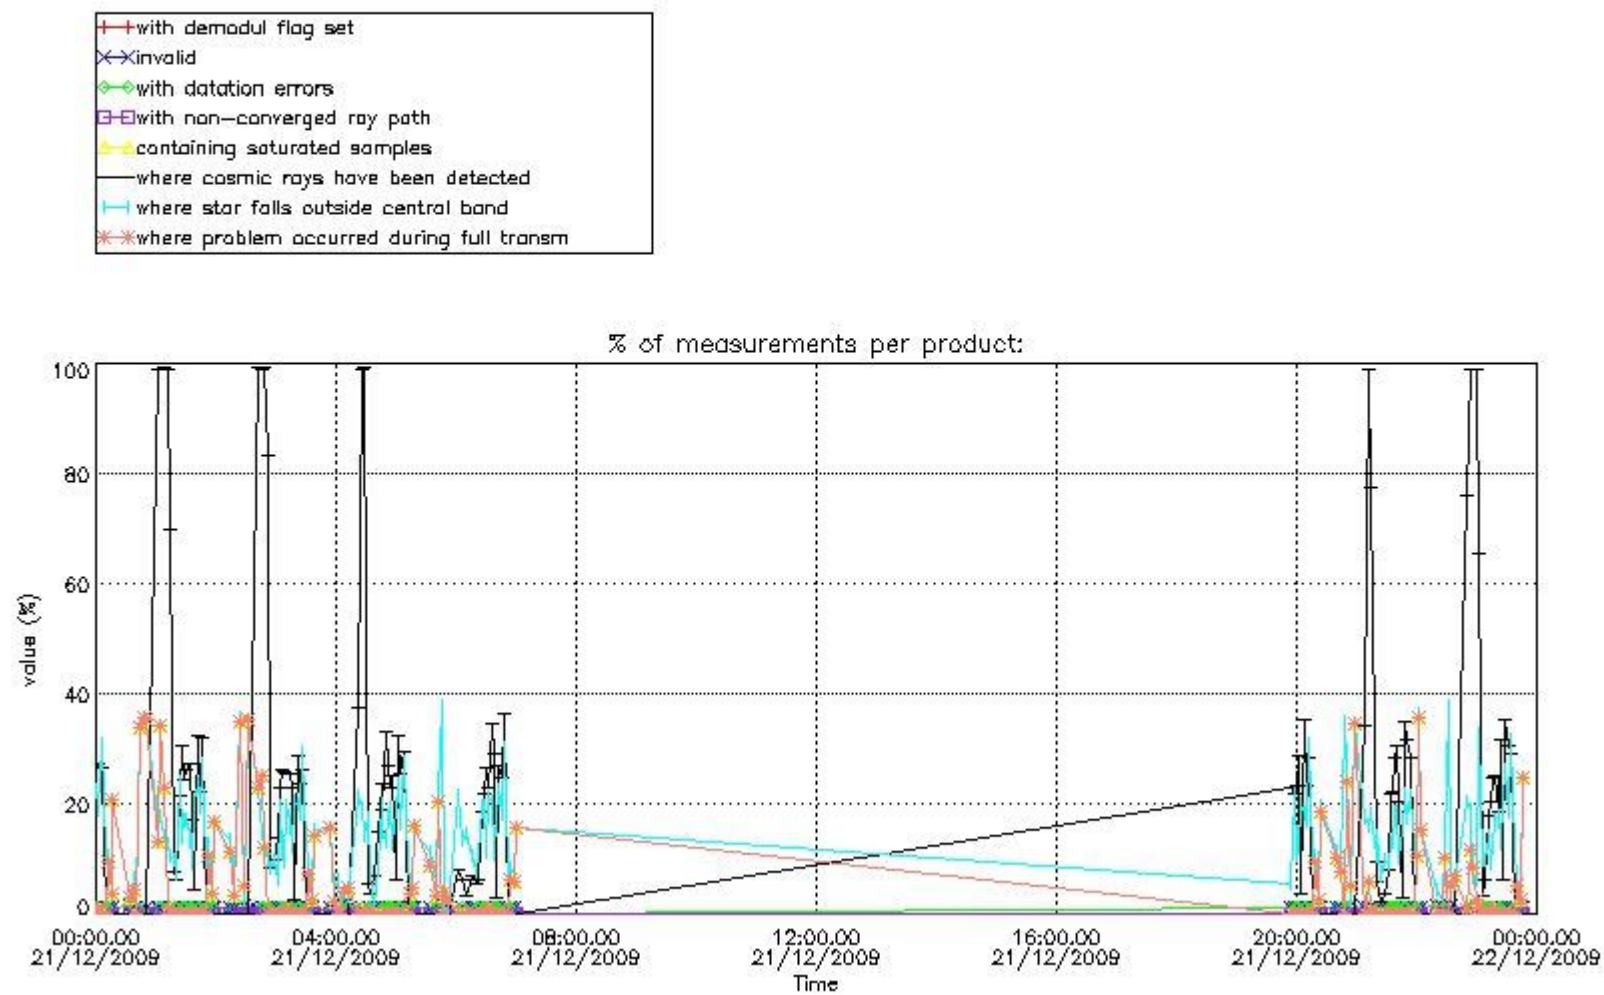

In this section it is presented the modulation information extracted from the pcd (product confidence data) at measurement level and information extracted from the Quality Summary dataset. Only products without errors (error flag in the MPH set to "0") are used.

5.1 Percentage of products during reporting period with:

At least one measurement with demodulation flag set:	50.8380 %
Reference spectrum computed from DB:	0.00000 %
Reference spectrum with small number of measurements:	0.00000 %
SATU data not used:	0.00000 %

5.2 Plot quality information per product (time dependant)

5.3 Plot quality information per product (world map)