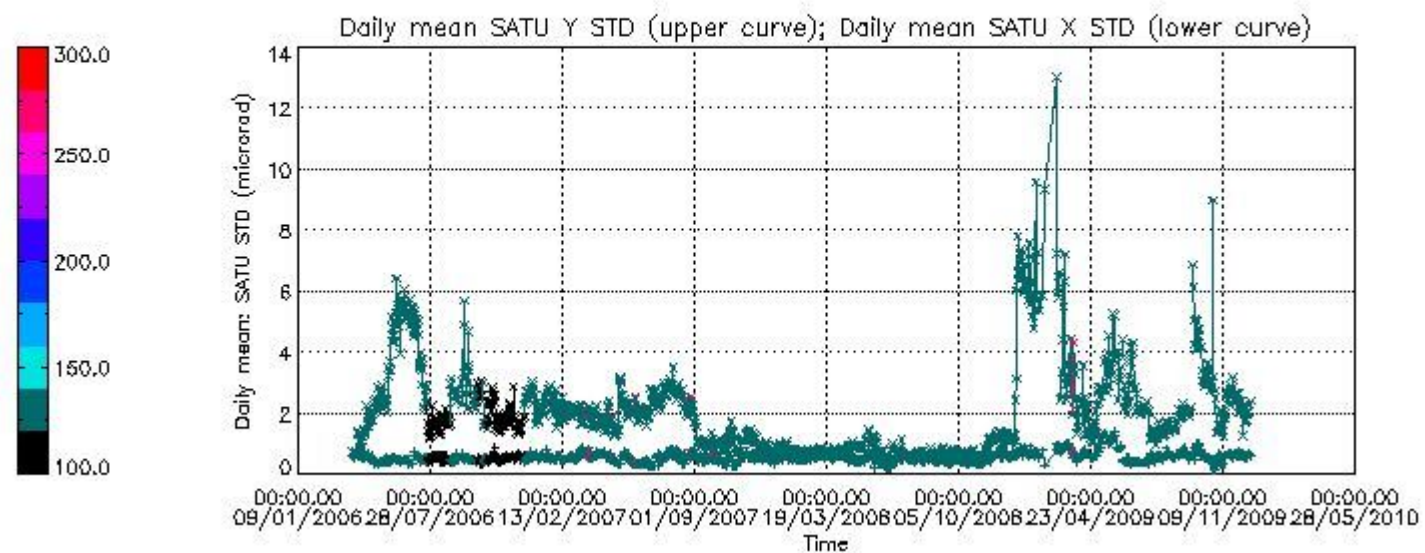

Number of data:	64300.	64300.	63850.	63850.

7.2.2 Trend of daily SATU NEA St. deviation since 1st April 2006 (dark limb)

The long term trend of the SATU 'X' and 'Y' standard deviations should be constant during the whole mission.

The colorbar represents the start tangent altitude (km) of the occultations.

Upper curve: STD of SATU Y axis

Lower curve: STD of SATU X axis

8. Auxiliary Data Files used for the production reported in section 2.4

The number reported in the third column indicates since which file (see list in section 2.4) the corresponding auxiliary file has been used. The fourth column is the date of those product files.

Type	Auxiliary Filename	Used since product	Used since product date
INST_PHYS_CHARACTERISTICS	GOM_INS_AXVIEC20091111_143220_20030716_120000_20500101_000000	1	21-DEC-2009 00:00:35
CALIBRATION_DATABASE	GOM_CAL_AXVIEC20091214_085046_20091212_000000_20500101_000000	1	21-DEC-2009 00:00:35
LEVEL-1B_PROC_CONFIG	GOM_PR1_AXVIEC20091111_145255_20020301_000000_20500101_000000	1	21-DEC-2009 00:00:35
STAR_CATALOGUE	GOM_CAT_AXVIEC20020121_161009_20020101_000000_20200101_000000	1	21-DEC-2009 00:00:35
STELLAR_SPECTRA_DATABANK	GOM_STS_AXVIEC20091111_151504_20020101_160000_20500101_000000	1	21-DEC-2009 00:00:35
ECMWF_FILE	MISSING	1	21-DEC-2009 00:00:35
OPTIONAL_ECMWF_FILE	MISSING	1	21-DEC-2009 00:00:35
ORBIT_DATA_FILE	DOR_NAV_OPNPDE20091220_231528_000057382085_00187_40822_9399.N1	1	21-DEC-2009 00:00:35
ORBIT_DATA_FILE	DOR_NAV_OPNPDE20091221_005625_000044632085_00188_40823_9400.N1	14	21-DEC-2009 01:01:06
ORBIT_DATA_FILE	DOR_NAV_OPNPDE20091221_021607_000054192085_00189_40824_9401.N1	37	21-DEC-2009 02:20:49
ORBIT_DATA_FILE	AUX_FPO_AXVPDS20091219_010111_20091218_193247_20091228_205902	62	21-DEC-2009 03:54:16
ORBIT_DATA_FILE	DOR_NAV_OPNPDE20091221_053242_000057382085_00191_40826_9403.N1	89	21-DEC-2009 05:34:51
ORBIT_DATA_FILE	DOR_NAV_OPNPDE20091221_194807_000041442085_00200_40835_9404.N1	115	21-DEC-2009 19:52:25
ORBIT_DATA_FILE	DOR_NAV_OPNPDE20091221_205711_000060572085_00200_40835_9405.N1	134	21-DEC-2009 21:08:28
ORBIT_DATA_FILE	DOR_NAV_OPNPDE20091221_224327_000057382085_00201_40836_9406.N1	161	21-DEC-2009 22:49:04