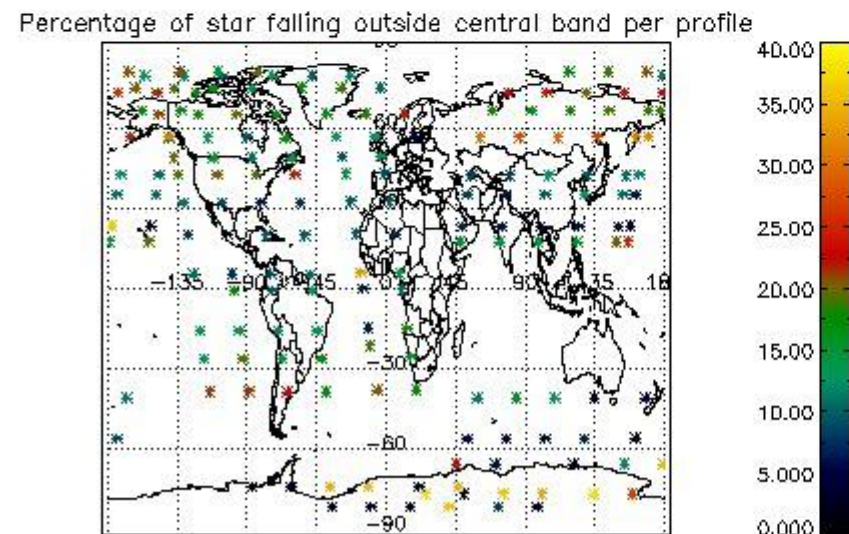

5.2 Plot quality information per product (time dependant)

5.3 Plot quality information per product (world map)

6. Statistics and plot of tangent altitude of the last measurement (DARK & BRIGHT products without errors)