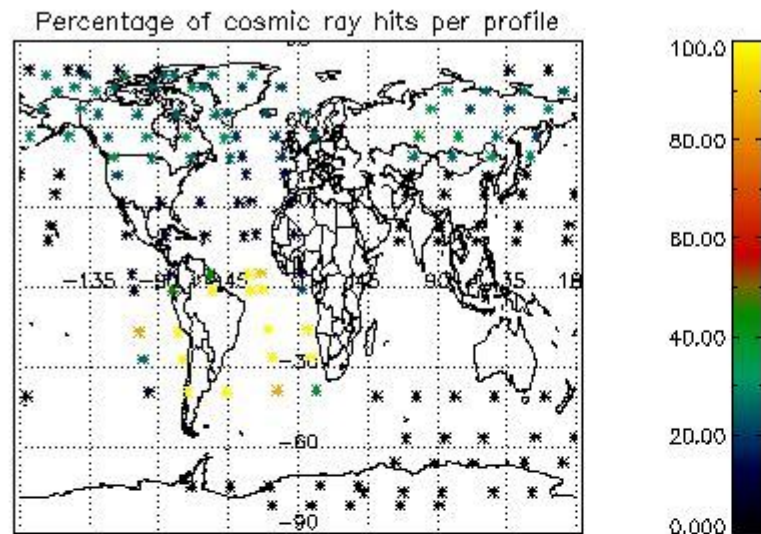

6. Statistics and plot of tangent altitude of the last measurement (DARK & BRIGHT products without errors)

6.1 Statistics on tangent altitude lost:

Statistics	DARK	BRIGHT	TWILIGHT
Mean:	15.930	15.659	NaN
St. deviation:	3.0284	7.2898	NaN
Maximum:	20.224	30.618	NaN
Minimum:	7.2139	3.4843	NaN
Number of data:	55.000	54.000	NaN

6.2 Plot for DARK limb products