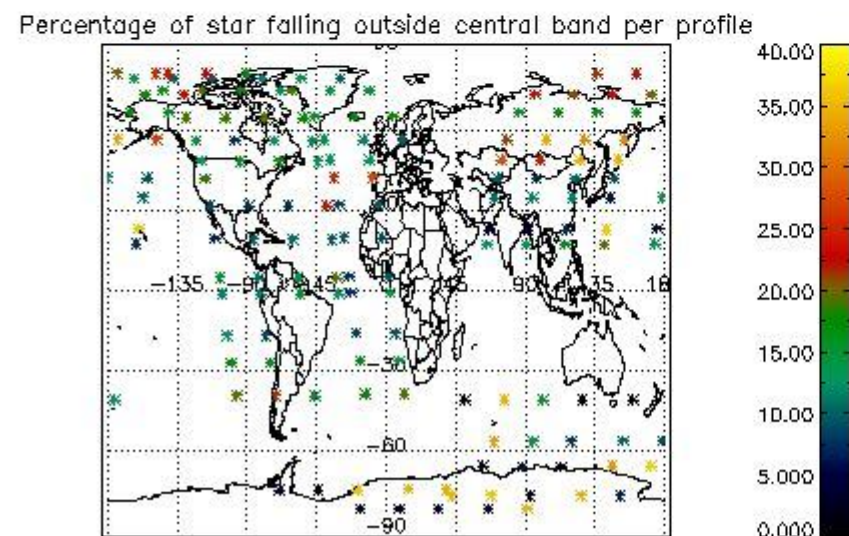

6. Statistics and plot of tangent altitude of the last measurement (DARK & BRIGHT products without errors)

6.1 Statistics on tangent altitude lost:

Statistics	DARK	BRIGHT	TWILIGHT
Mean:	15.930	15.659	NaN
St. deviation:	3.0284	7.2898	NaN
Maximum:	20.224	30.618	NaN
Minimum:	7.2139	3.4843	NaN
Number of data:	55.000	54.000	NaN

6.2 Plot for DARK limb products