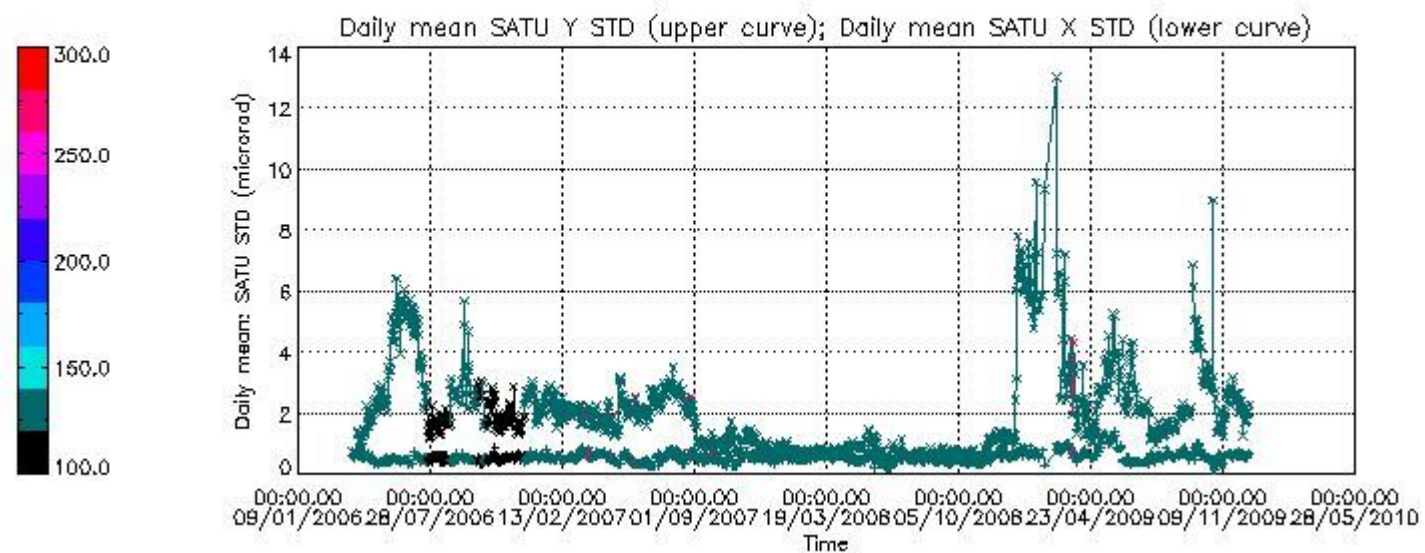

Number of data:	57250.	57250.	51450.	51450.

7.2.2 Trend of daily SATU NEA St. deviation since 1st April 2006 (dark limb)

The long term trend of the SATU 'X' and 'Y' standard deviations should be constant during the whole mission.

The colorbar represents the start tangent altitude (km) of the occultations.

Upper curve: STD of SATU Y axis
Lower curve: STD of SATU X axis

8. Auxiliary Data Files used for the production reported in section 2.4

The number reported in the third column indicates since which file (see list in section 2.4) the corresponding auxiliary file has been used. The fourth column is the date of those product files.

Type	Auxiliary Filename	Used since product	Used since product date
INST_PHYS_CHARACTERISTICS	GOM_INS_AXVIEC20091111_143220_20030716_120000_20500101_000000	1	20-DEC-2009 00:02:36
CALIBRATION_DATABASE	GOM_CAL_AXVIEC20091214_085046_20091212_000000_20500101_000000	1	20-DEC-2009 00:02:36
LEVEL-1B_PROC_CONFIG	GOM_PR1_AXVIEC20091111_145255_20020301_000000_20500101_000000	1	20-DEC-2009 00:02:36
STAR_CATALOGUE	GOM_CAT_AXVIEC20020121_161009_20020101_000000_20200101_000000	1	20-DEC-2009 00:02:36
STELLAR_SPECTRA_DATABANK	GOM_STS_AXVIEC20091111_151504_20020101_160000_20500101_000000	1	20-DEC-2009 00:02:36
ECMWF_FILE	AUX_ECF_AXNECM20091219_062113_20091219_210000_20091220_090000	1	20-DEC-2009 00:02:36
ECMWF_FILE	MISSING	100	20-DEC-2009 20:23:53
OPTIONAL_ECMWF_FILE	MISSING	1	20-DEC-2009 00:02:36
ORBIT_DATA_FILE	DOR_NAV_OPNPDE20091219_234729_000057382085_00173_40808_9393.N1	1	20-DEC-2009 00:02:36
ORBIT_DATA_FILE	DOR_NAV_OPNPDE20091220_012826_000041442085_00174_40809_9394.N1	25	20-DEC-2009 01:32:30
ORBIT_DATA_FILE	DOR_NAV_OPNPDE20091220_024249_000057382085_00175_40810_9395.N1	45	20-DEC-2009 02:49:42
ORBIT_DATA_FILE	DOR_NAV_OPNPDE20091220_042346_000057382085_00176_40811_9396.N1	71	20-DEC-2009 04:25:53
ORBIT_DATA_FILE	DOR_NAV_OPNPDE20091220_202008_000041442085_00186_40821_9397.N1	100	20-DEC-2009 20:23:53
ORBIT_DATA_FILE	DOR_NAV_OPNPDE20091220_213431_000057382085_00186_40821_9398.N1	119	20-DEC-2009 21:39:52
ORBIT_DATA_FILE	DOR_NAV_OPNPDE20091220_231528_000057382085_00187_40822_9399.N1	146	20-DEC-2009 23:20:29