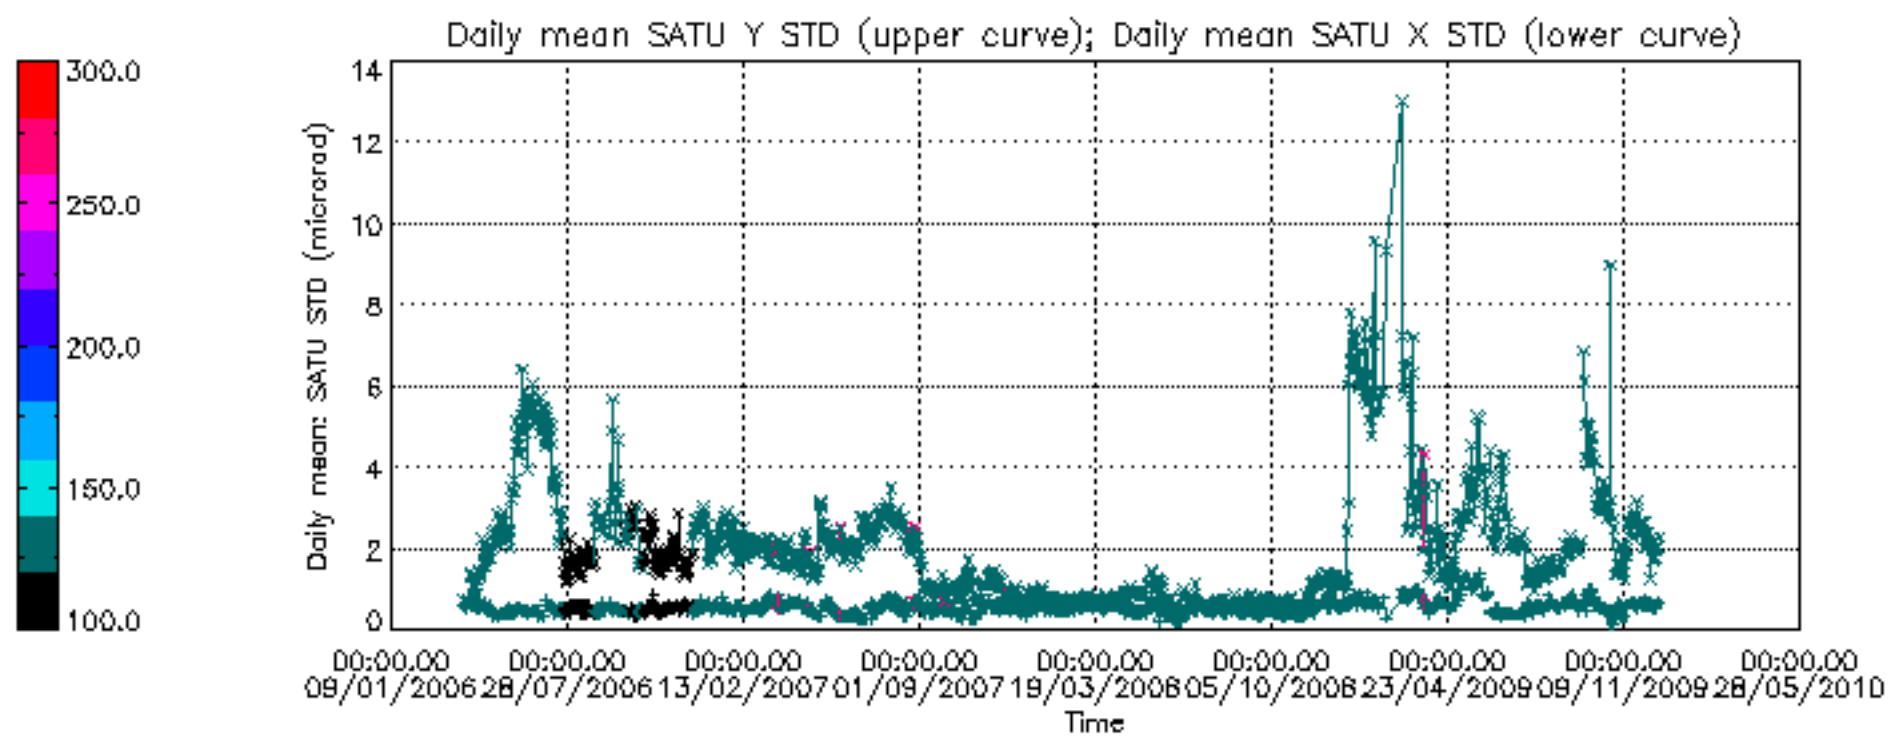

Tangent altitude at which the star is lost

/nas3/ENVISAT/GOMOS/GOM\_NL\_\_0P/GOM\_NL\_\_0PNPDE20091201\_013105\_000044402084\_00403\_40537\_9039.N1

1; -575.6; 01-DEC-2009 01:31:05; Dark ; 49.5; 100; 4Gam Crv ; 2.58; 13100;occ; 99; 0;40537  
 2; -480.0; 01-DEC-2009 01:32:41; Dark ; 48.5; 171; 2Eps Crv ; 3.00; 4250;occ; 97; 0;40537  
 3; 88.7; 01-DEC-2009 01:42:10; Dark ; 48.5; 113; Mu Vel ; 2.69; 5000;occ; 97; 0;40538  
 4; 407.7; 01-DEC-2009 01:47:29; Dark ; 59.5; 0; ; 0.00; 0;occ; 119; 0;40538  
 5; 605.8; 01-DEC-2009 01:50:47; Dark ; 49.0; 34; Gam2Vel ; 1.79; 23000;occ; 98; 0;40538  
 6; 711.5; 01-DEC-2009 01:52:32; Dark ; 57.0; 70; Zet Pup ; 2.25; 39000;occ; 114; 0;40538  
 7; 919.9; 01-DEC-2009 01:56:01; Dark ; 62.0; 117; Pi Pup ; 2.71; 3800;occ; 124; 0;40538  
 8; 1147.6; 01-DEC-2009 01:59:49; Dark ; 69.0; 23; 21Eps CMa ; 1.50; 26000;occ; 138; 0;40538  
 9; 1535.7; 01-DEC-2009 02:06:17; Dark ; 55.0; 101; 11Alp Lep ; 2.58; 7000;occ; 110; 0;40538  
 10; 1752.0; 01-DEC-2009 02:09:53; Dark ; 56.5; 7; 19Bet Ori ; 0.10; 14000;occ; 113; 0;40538  
 11; 1933.1; 01-DEC-2009 02:12:54; Dark ; 62.5; 30; 46Eps Ori ; 1.69; 30000;occ; 125; 0;40538  
 12; 2096.1; 01-DEC-2009 02:15:37; Dark ; 66.0; 27; 24Gam Ori ; 1.64; 26000;occ; 132; 0;40538  
 13; 2231.9; 01-DEC-2009 02:17:53; Bright; 50.0; 13; 87Alp Tau ; 0.87; 3800;occ; 100; 0;40538  
 14; 2328.4; 01-DEC-2009 02:19:29; Bright; 39.0; 146; 25Eta Tau ; 2.87; 15200;occ; 78; 0;40538  
 15; 2470.7; 01-DEC-2009 02:21:52; Bright; 39.5; 150; 44Zet Per ; 2.89; 28000;occ; 79; 0;40538  
 16; 2616.0; 01-DEC-2009 02:24:17; Bright; 39.5; 149; 45Eps Per ; 2.89; 30000;occ; 79; 0;40538  
 17; 2847.4; 01-DEC-2009 02:28:08; Bright; 47.5; 6; 13Alp Aur ; 0.08; 3400;occ; 95; 0;40538  
 18; 2957.0; 01-DEC-2009 02:29:58; Bright; 51.0; 42; 34Bet Aur ; 1.90; 10200;occ; 102; 0;40538  
 19; 3821.0; 01-DEC-2009 02:44:22; Bright; 44.0; 36; 50Alp UMa ; 1.80; 6300;occ; 88; 0;40538