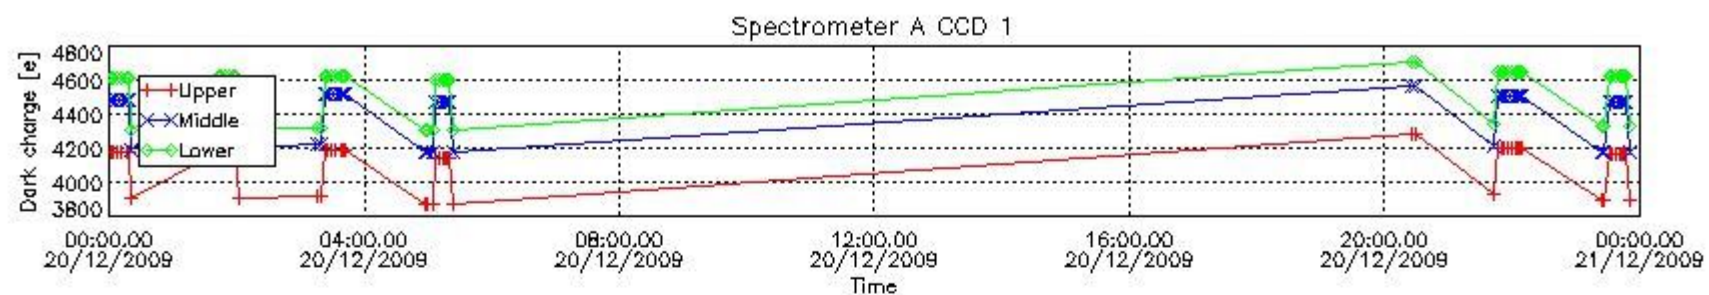

GOM_TRA_1PNPDE20091220_211615_000000452085_00186_40821_9563.N1	DC map used
GOM_TRA_1PNPDE20091220_211902_000000602085_00186_40821_9564.N1	DC map used
GOM_TRA_1PNPDE20091220_212234_000000382085_00186_40821_9565.N1	DC map used
GOM_TRA_1PNPDE20091220_212553_000000552085_00186_40821_9566.N1	DC map used
GOM_TRA_1PNPDE20091220_212923_000000632085_00186_40821_9567.N1	DC map used

4.2 Plot of mean dark charges per product: only products in DARK limb conditions without errors are used