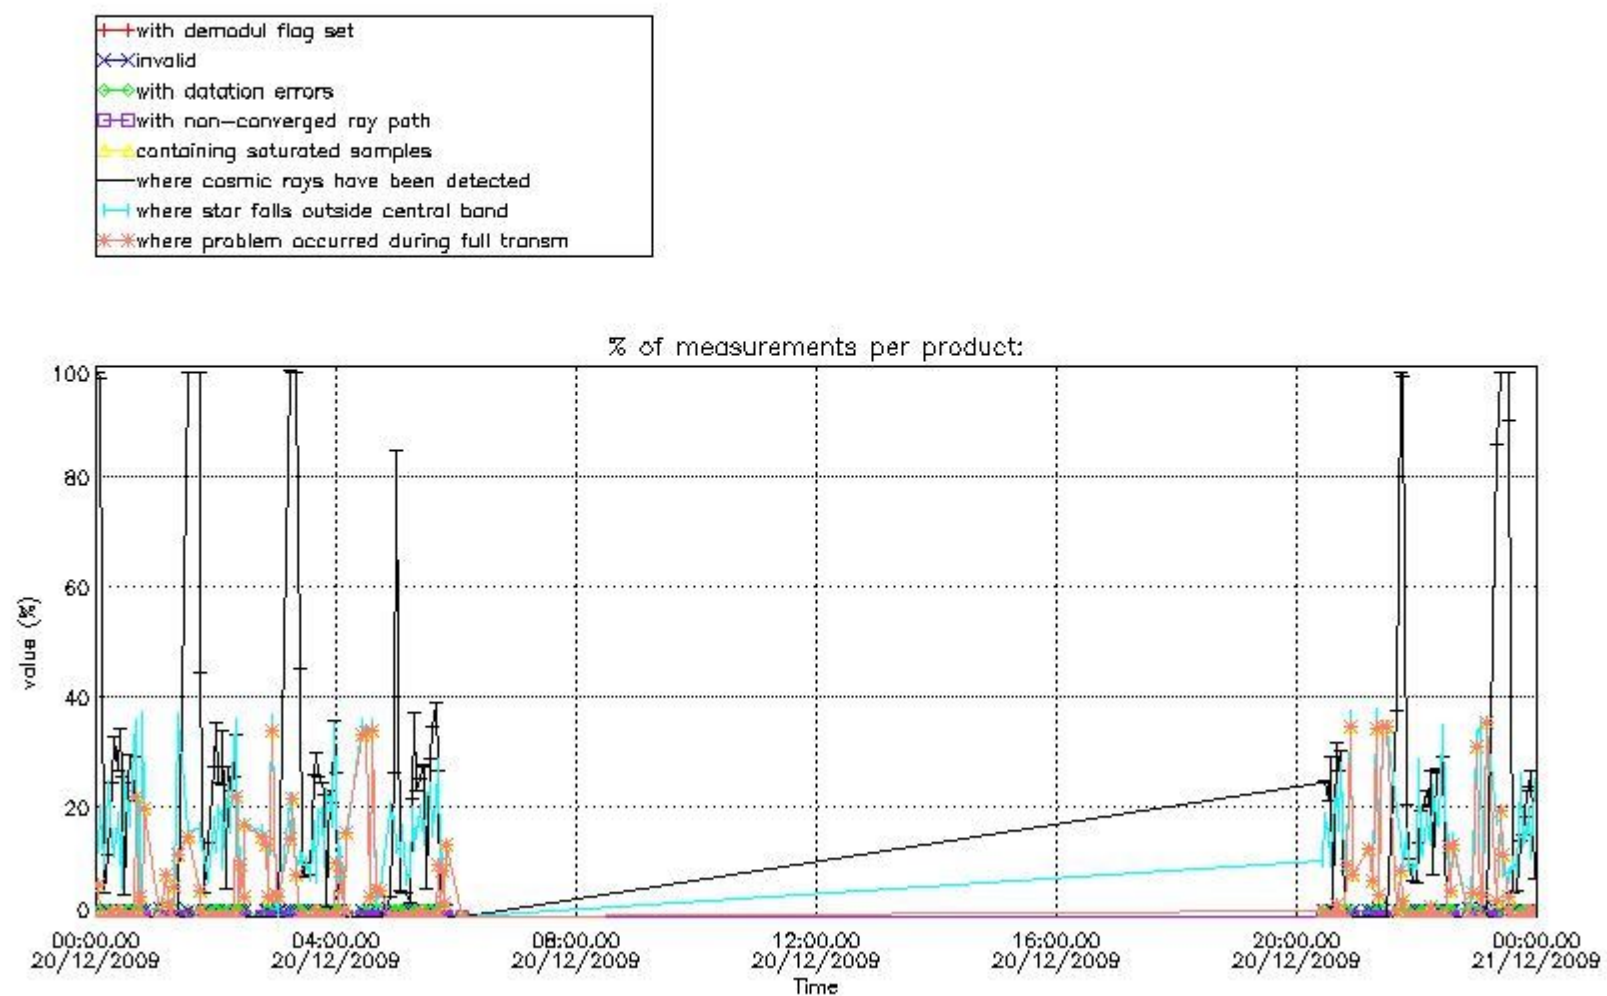

### 5.2 Plot quality information per product (time dependant)