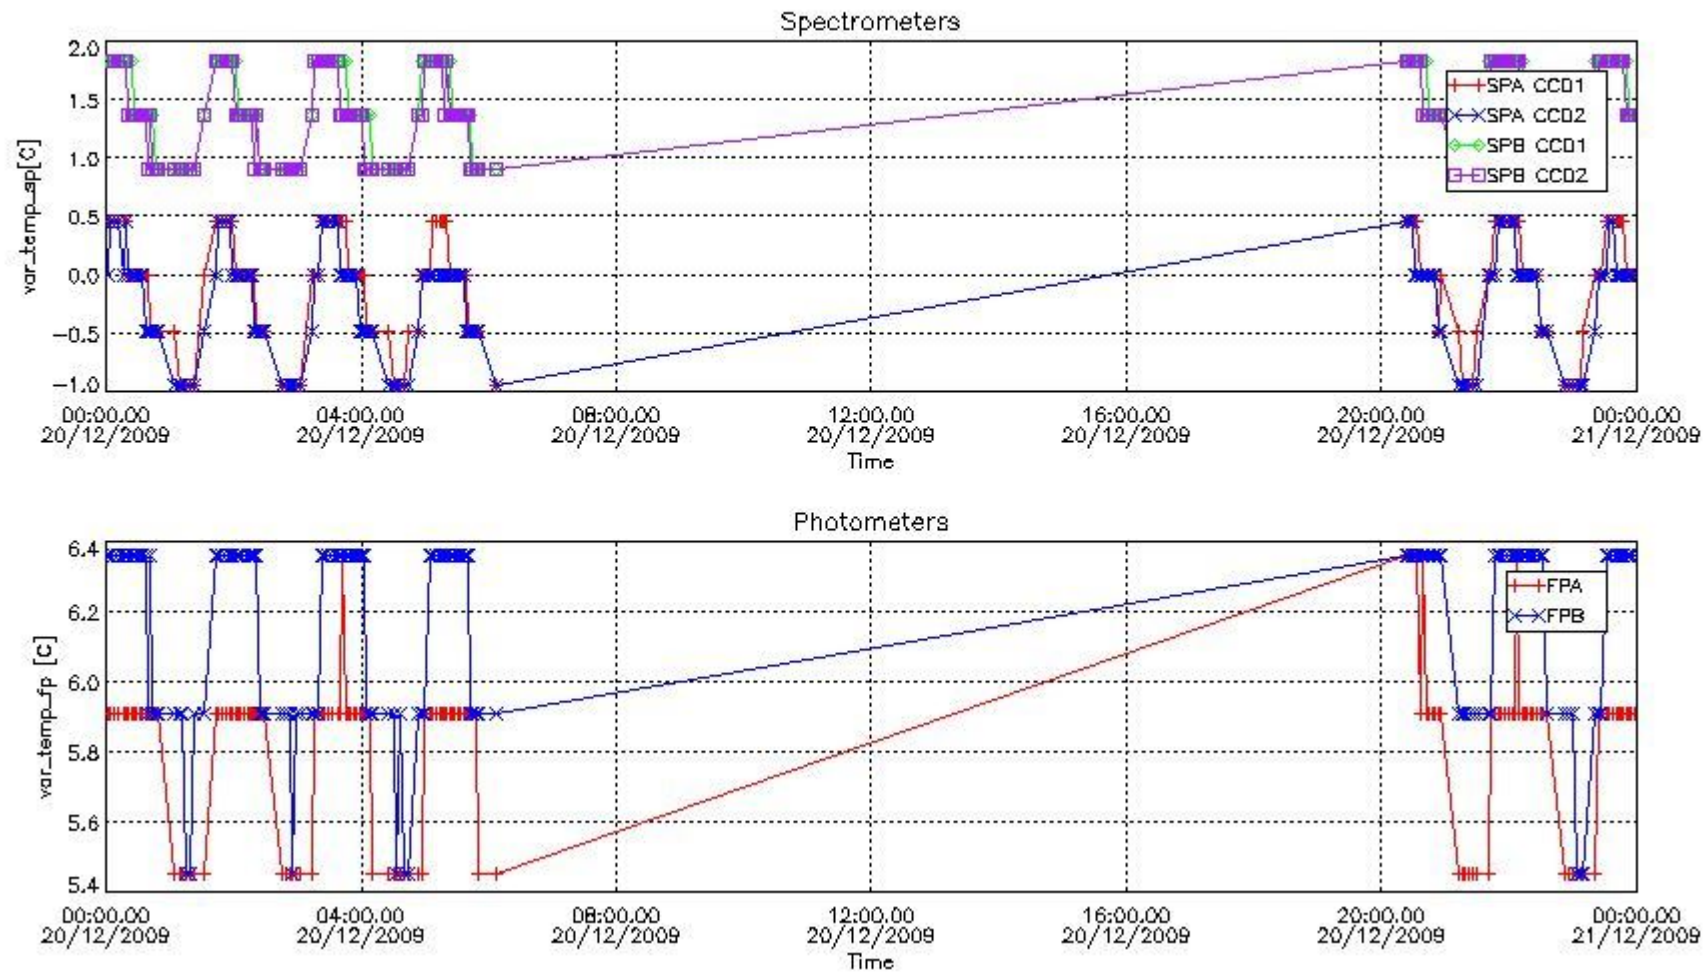

4. Overview of dark signal processing per product

The Dark Charge (DC) is a temperature-dependant signal added to the useful measurements and it is therefore subtracted from them during the processing. There are two phenomena that produce a continuous increase of the DC: the "hot pixels" (a pixel is "hot" when its DC exceeds by a significant amount its value measured on ground at the same temperature) and the "Random Telegraphic Signal" (abrupt change positive or negative of the CCD pixel signal, random in time, affecting only the DC part of the signal and not the photon generated signal).

In this section a list of products that did not use the Dark Sky Area (DSA) observation for the DC computation is given. It is also provided the mean DC plot per product for dark limb products with no error flag set.

4.1 These products did not use the DSA observation for DC computation:

Product name	DC information
GOM_TRA_1PNPDE20091220_202353_000000482085_00186_40821_9549.N1	DC map with no T dep.
GOM_TRA_1PNPDE20091220_202603_000000492085_00186_40821_9550.N1	DC map used
GOM_TRA_1PNPDE20091220_202834_000000512085_00186_40821_9551.N1	DC map used
GOM_TRA_1PNPDE20091220_203140_000000502085_00186_40821_9552.N1	DC map used
GOM_TRA_1PNPDE20091220_203322_000000502085_00186_40821_9553.N1	DC map used
GOM_TRA_1PNPDE20091220_203612_000000552085_00186_40821_9554.N1	DC map used
GOM_TRA_1PNPDE20091220_203923_000000462085_00186_40821_9555.N1	DC map used
GOM_TRA_1PNPDE20091220_204130_000000452085_00186_40821_9556.N1	DC map used
GOM_TRA_1PNPDE20091220_204424_000000562085_00186_40821_9557.N1	DC map used
GOM_TRA_1PNPDE20091220_204830_000000422085_00186_40821_9558.N1	DC map used
GOM_TRA_1PNPDE20091220_205035_000000432085_00186_40821_9559.N1	DC map used
GOM_TRA_1PNPDE20091220_205356_000000622085_00186_40821_9560.N1	DC map used
GOM_TRA_1PNPDE20091220_205530_000000402085_00186_40821_9561.N1	DC map used
GOM_TRA_1PNPDE20091220_211152_000000402085_00186_40821_9562.N1	DC map used