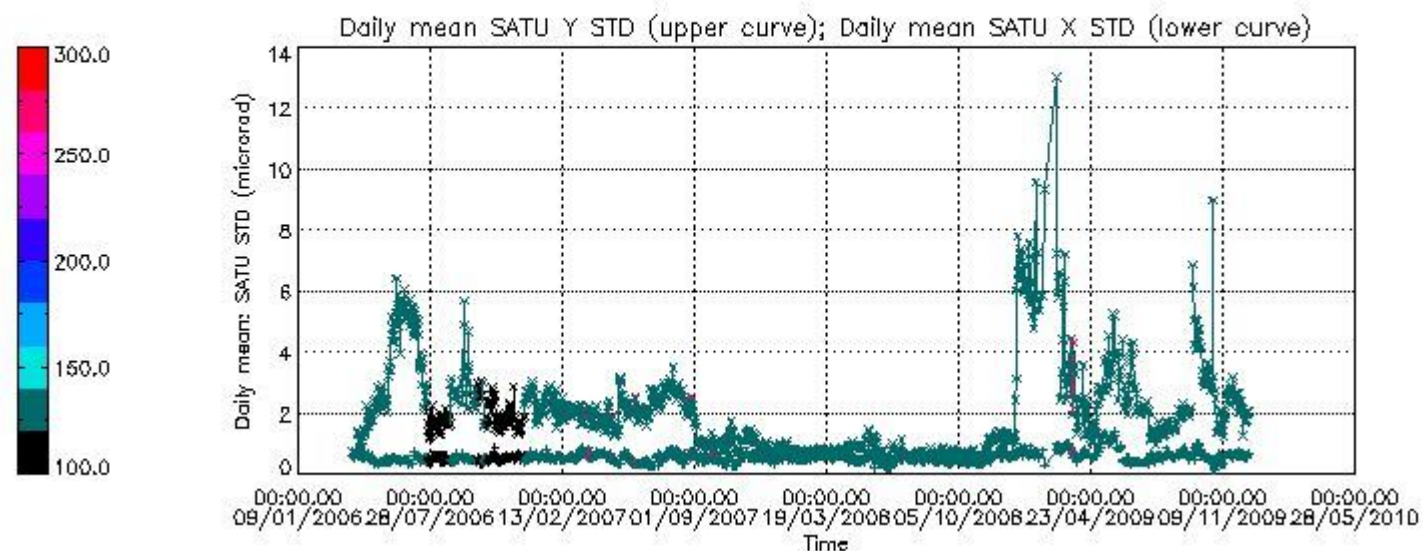

Number of data:	51100.	51100.	56550.	56550.

7.2.2 Trend of daily SATU NEA St. deviation since 1st April 2006 (dark limb)

The long term trend of the SATU 'X' and 'Y' standard deviations should be constant during the whole mission.

The colorbar represents the start tangent altitude (km) of the occultations.

Upper curve: STD of SATU Y axis

Lower curve: STD of SATU X axis

8. Auxiliary Data Files used for the production reported in section 2.4

The number reported in the third column indicates since which file (see list in section 2.4) the corresponding auxiliary file has been used. The fourth column is the date of those product files.

Type	Auxiliary Filename	Used since product	Used since product date
INST_PHYS_CHARACTERISTICS	GOM_INS_AXVIEC20091111_143220_20030716_120000_20500101_000000	1	19-DEC-2009 00:00:12
CALIBRATION_DATABASE	GOM_CAL_AXVIEC20091214_085046_20091212_000000_20500101_000000	1	19-DEC-2009 00:00:12
LEVEL-1B_PROC_CONFIG	GOM_PR1_AXVIEC20091111_145255_20020301_000000_20500101_000000	1	19-DEC-2009 00:00:12
STAR_CATALOGUE	GOM_CAT_AXVIEC20020121_161009_20020101_000000_20200101_000000	1	19-DEC-2009 00:00:12
STELLAR_SPECTRA_DATABANK	GOM_STS_AXVIEC20091111_151504_20020101_160000_20500101_000000	1	19-DEC-2009 00:00:12
ECMWF_FILE	AUX_ECF_AXNECM20091218_062112_20091218_210000_20091219_090000	1	19-DEC-2009 00:00:12
ECMWF_FILE	AUX_ECF_AXNECM20091218_182111_20091219_030000_20091219_150000	54	19-DEC-2009 03:16:54
ECMWF_FILE	AUX_ECA_AXNECM20091219_062112_20091218_210000_20091219_090000	81	19-DEC-2009 04:57:30
ECMWF_FILE	AUX_ECF_AXNECM20091219_062113_20091219_150000_20091220_030000	108	19-DEC-2009 20:57:30
ECMWF_FILE	AUX_ECF_AXNECM20091219_062113_20091219_210000_20091220_090000	127	19-DEC-2009 22:11:17
OPTIONAL_ECMWF_FILE	MISSING	1	19-DEC-2009 00:00:12
ORBIT_DATA_FILE	DOR_NAV_OPNPDE20091218_223832_000057382085_00158_40793_9386.N1	1	19-DEC-2009 00:00:12
ORBIT_DATA_FILE	DOR_NAV_OPNPDE20091219_001929_000054192085_00159_40794_9387.N1	6	19-DEC-2009 00:23:19
ORBIT_DATA_FILE	DOR_NAV_OPNPDE20091219_015508_000041442085_00160_40795_9388.N1	33	19-DEC-2009 02:03:56
ORBIT_DATA_FILE	DOR_NAV_OPNPDE20091219_030931_000060572085_00161_40796_9389.N1	54	19-DEC-2009 03:16:54
ORBIT_DATA_FILE	AUX_FPO_AXVPDS20091219_010111_20091218_193247_20091228_205902	81	19-DEC-2009 04:57:30
ORBIT_DATA_FILE	DOR_NAV_OPNPDE20091219_205209_000041442085_00172_40807_9391.N1	108	19-DEC-2009 20:57:30
ORBIT_DATA_FILE	DOR_NAV_OPNPDE20091219_220632_000057382085_00172_40807_9392.N1	127	19-DEC-2009 22:11:17
ORBIT_DATA_FILE	DOR_NAV_OPNPDE20091219_234729_000057382085_00173_40808_9393.N1	154	19-DEC-2009 23:51:53