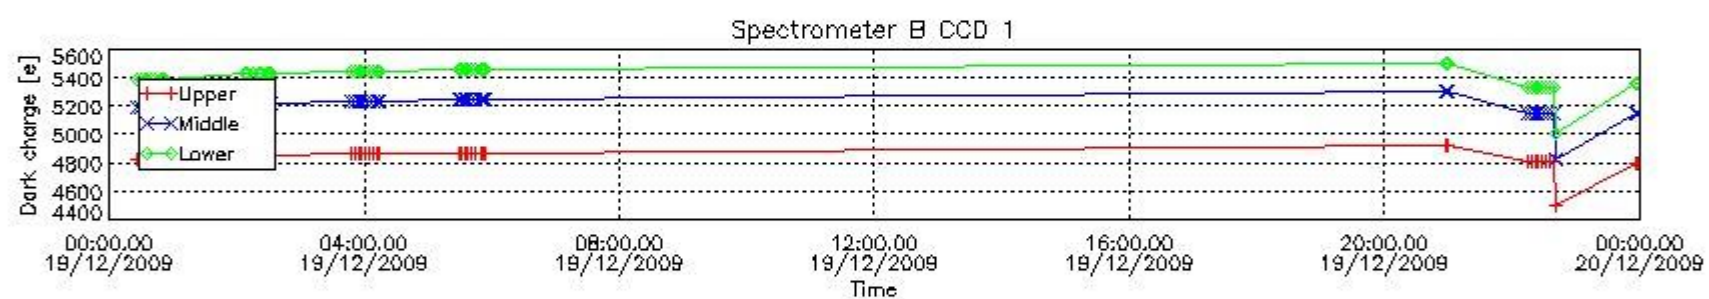

GOM_TRA_1PNPDE20091219_214756_000000422085_00172_40807_9395.N1	DC map used
GOM_TRA_1PNPDE20091219_215040_000000592085_00172_40807_9396.N1	DC map used
GOM_TRA_1PNPDE20091219_215409_000000532085_00172_40807_9397.N1	DC map used
GOM_TRA_1PNPDE20091219_215727_000000482085_00172_40807_9398.N1	DC map used
GOM_TRA_1PNPDE20091219_220055_000000432085_00172_40807_9399.N1	DC map used

4.2 Plot of mean dark charges per product: only products in DARK limb conditions without errors are used