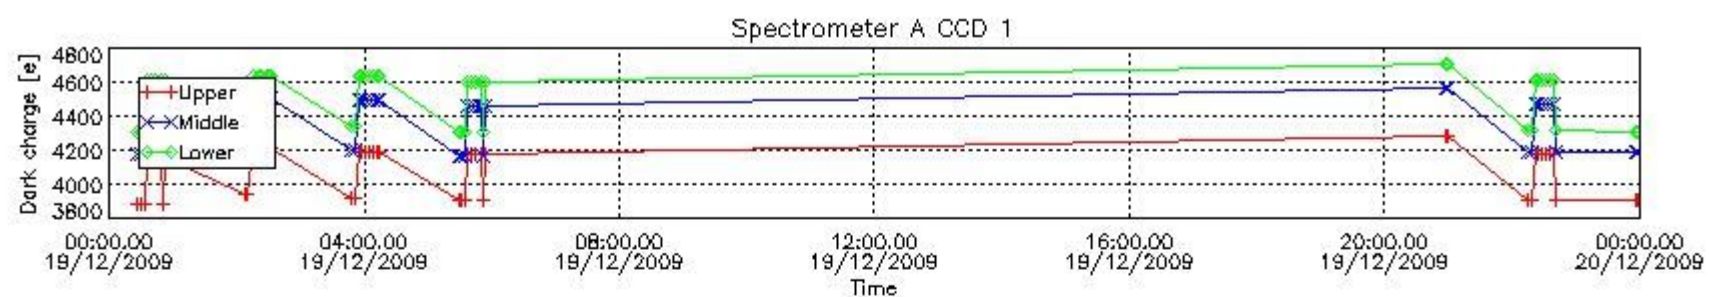

GOM_TRA_1PNPDE20091219_214756_000000422085_00172_40807_9395.N1	DC map used
GOM_TRA_1PNPDE20091219_215040_000000592085_00172_40807_9396.N1	DC map used
GOM_TRA_1PNPDE20091219_215409_000000532085_00172_40807_9397.N1	DC map used
GOM_TRA_1PNPDE20091219_215727_000000482085_00172_40807_9398.N1	DC map used
GOM_TRA_1PNPDE20091219_220055_000000432085_00172_40807_9399.N1	DC map used

4.2 Plot of mean dark charges per product: only products in DARK limb conditions without errors are used