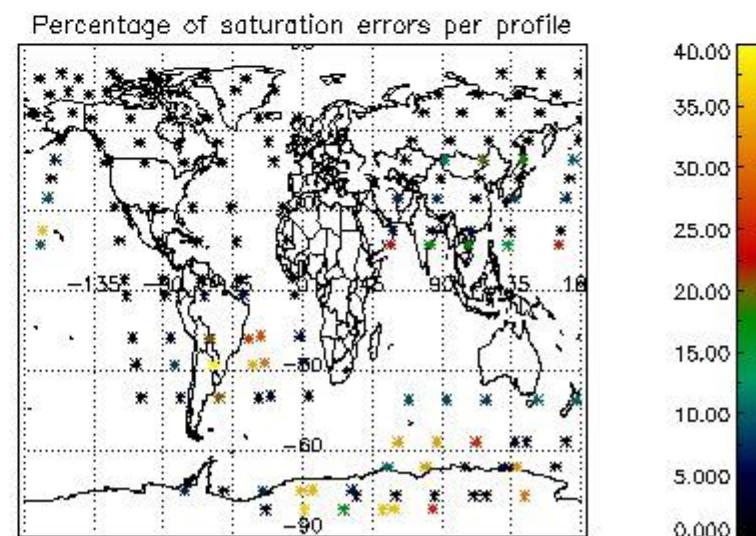

6. Statistics and plot of tangent altitude of the last measurement (DARK & BRIGHT products without errors)

6.1 Statistics on tangent altitude lost:

Statistics	DARK	BRIGHT	TWILIGHT
Mean:	15.625	14.903	NaN
St. deviation:	2.9372	7.0647	NaN
Maximum:	20.166	25.864	NaN
Minimum:	7.9218	3.6987	NaN
Number of data:	49.000	59.000	NaN

6.2 Plot for DARK limb products