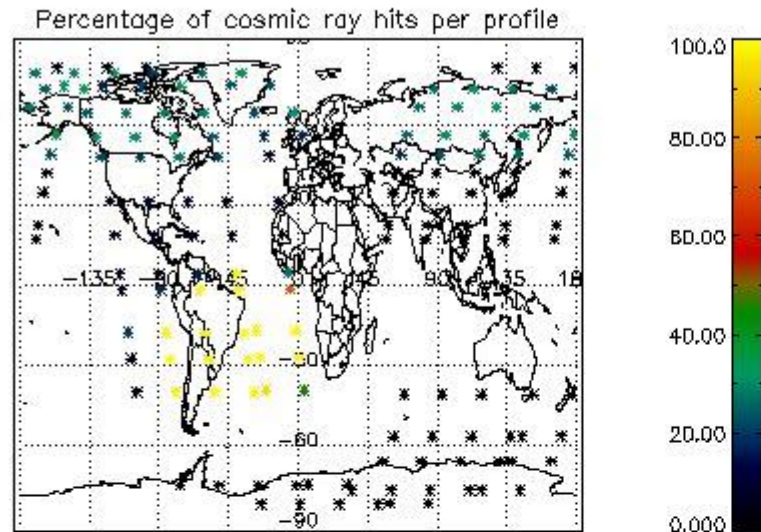

6. Statistics and plot of tangent altitude of the last measurement (DARK & BRIGHT products without errors)

6.1 Statistics on tangent altitude lost:

Statistics	DARK	BRIGHT	TWILIGHT
Mean:	15.625	14.903	NaN
St. deviation:	2.9372	7.0647	NaN
Maximum:	20.166	25.864	NaN
Minimum:	7.9218	3.6987	NaN
Number of data:	49.000	59.000	NaN

6.2 Plot for DARK limb products