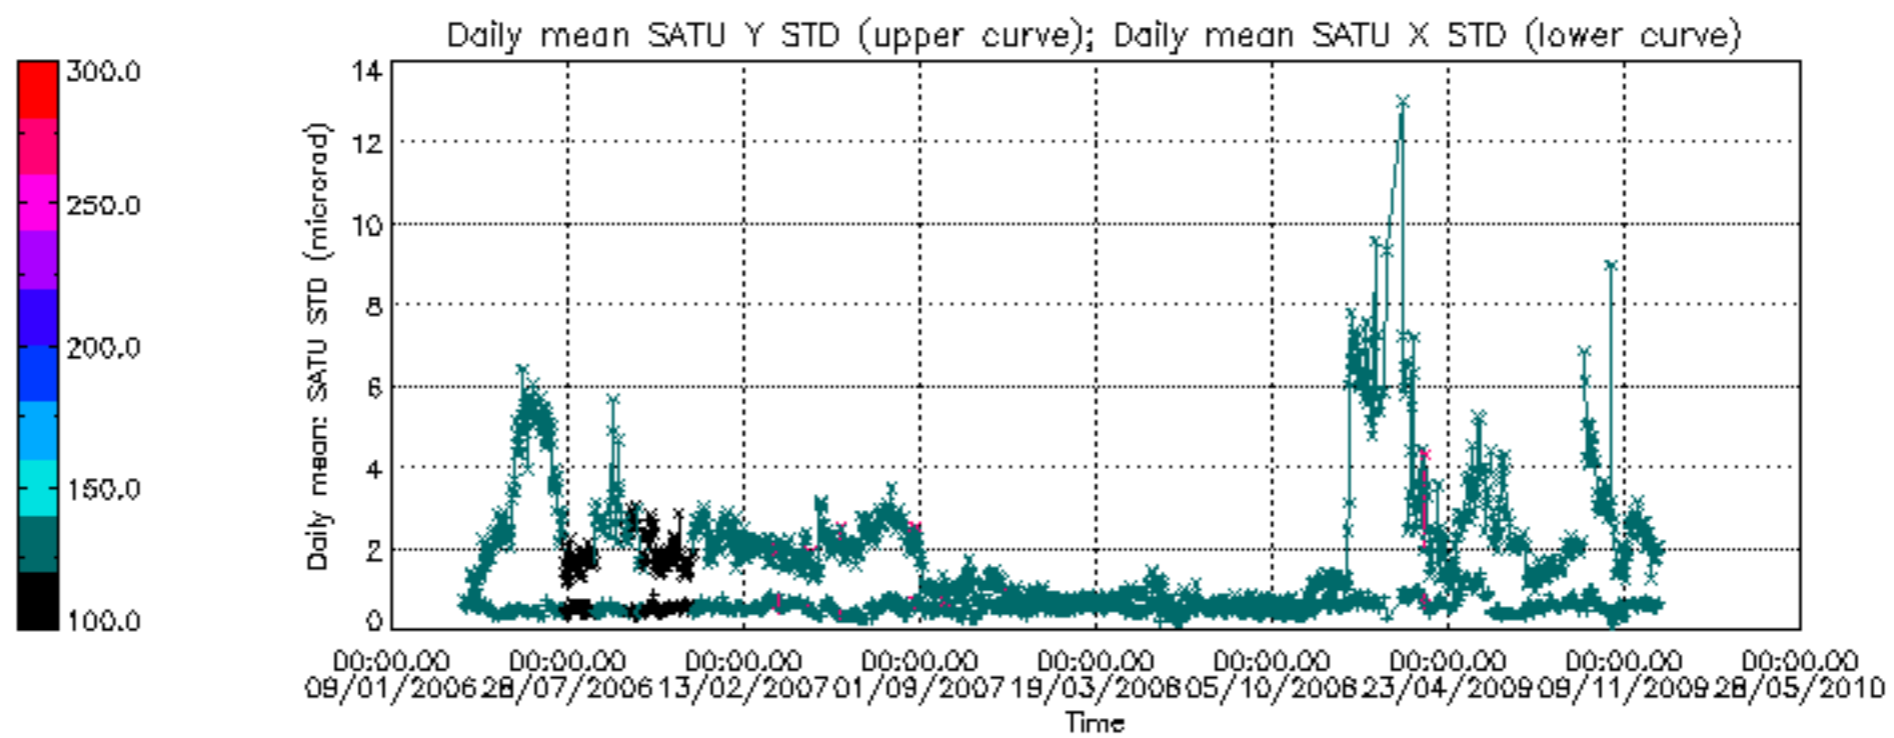

Tangent altitude at which the star is lost

/nas3/ENVISAT/GOMOS/GOM\_NL\_\_0P/GOM\_NL\_\_0PNPDE20091201\_013105\_000044402084\_00403\_40537\_9039.N1

1; -575.6; 01-DEC-2009 01:31:05; Dark ; 49.5; 100; 4Gam Crv ; 2.58; 13100;occ; 99; 0;40537  
 2; -480.0; 01-DEC-2009 01:32:41; Dark ; 48.5; 171; 2Eps Crv ; 3.00; 4250;occ; 97; 0;40537  
 3; 88.7; 01-DEC-2009 01:42:10; Dark ; 48.5; 113; Mu Vel ; 2.69; 5000;occ; 97; 0;40538  
 4; 407.7; 01-DEC-2009 01:47:29; Dark ; 59.5; 0; ; 0.00; 0;occ; 119; 0;40538  
 5; 605.8; 01-DEC-2009 01:50:47; Dark ; 49.0; 34; Gam2Vel ; 1.79; 23000;occ; 98; 0;40538  
 6; 711.5; 01-DEC-2009 01:52:32; Dark ; 57.0; 70; Zet Pup ; 2.25; 39000;occ; 114; 0;40538  
 7; 919.9; 01-DEC-2009 01:56:01; Dark ; 62.0; 117; Pi Pup ; 2.71; 3800;occ; 124; 0;40538  
 8; 1147.6; 01-DEC-2009 01:59:49; Dark ; 69.0; 23; 21Eps CMa ; 1.50; 26000;occ; 138; 0;40538  
 9; 1535.7; 01-DEC-2009 02:06:17; Dark ; 55.0; 101; 11Alp Lep ; 2.58; 7000;occ; 110; 0;40538  
 10; 1752.0; 01-DEC-2009 02:09:53; Dark ; 56.5; 7; 19Bet Ori ; 0.10; 14000;occ; 113; 0;40538  
 11; 1933.1; 01-DEC-2009 02:12:54; Dark ; 62.5; 30; 46Eps Ori ; 1.69; 30000;occ; 125; 0;40538  
 12; 2096.1; 01-DEC-2009 02:15:37; Dark ; 66.0; 27; 24Gam Ori ; 1.64; 26000;occ; 132; 0;40538  
 13; 2231.9; 01-DEC-2009 02:17:53; Bright; 50.0; 13; 87Alp Tau ; 0.87; 3800;occ; 100; 0;40538  
 14; 2328.4; 01-DEC-2009 02:19:29; Bright; 39.0; 146; 25Eta Tau ; 2.87; 15200;occ; 78; 0;40538  
 15; 2470.7; 01-DEC-2009 02:21:52; Bright; 39.5; 150; 44Zet Per ; 2.89; 28000;occ; 79; 0;40538  
 16; 2616.0; 01-DEC-2009 02:24:17; Bright; 39.5; 149; 45Eps Per ; 2.89; 30000;occ; 79; 0;40538  
 17; 2847.4; 01-DEC-2009 02:28:08; Bright; 47.5; 6; 13Alp Aur ; 0.08; 3400;occ; 95; 0;40538  
 18; 2957.0; 01-DEC-2009 02:29:58; Bright; 51.0; 42; 34Bet Aur ; 1.90; 10200;occ; 102; 0;40538  
 19; 3821.0; 01-DEC-2009 02:44:22; Bright; 44.0; 36; 50Alp UMa ; 1.80; 6300;occ; 88; 0;40538