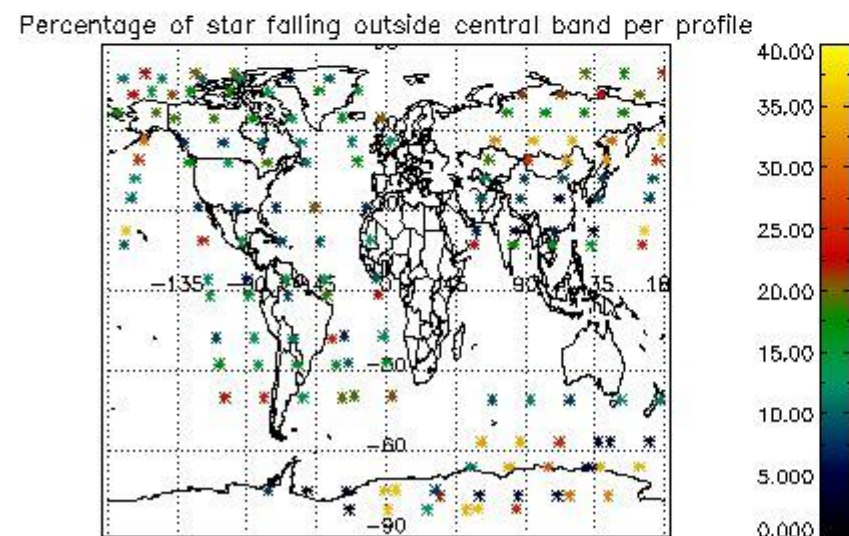

6. Statistics and plot of tangent altitude of the last measurement (DARK & BRIGHT products without errors)

6.1 Statistics on tangent altitude lost:

Statistics	DARK	BRIGHT	TWILIGHT
Mean:	15.625	14.903	NaN
St. deviation:	2.9372	7.0647	NaN
Maximum:	20.166	25.864	NaN
Minimum:	7.9218	3.6987	NaN
Number of data:	49.000	59.000	NaN

6.2 Plot for DARK limb products