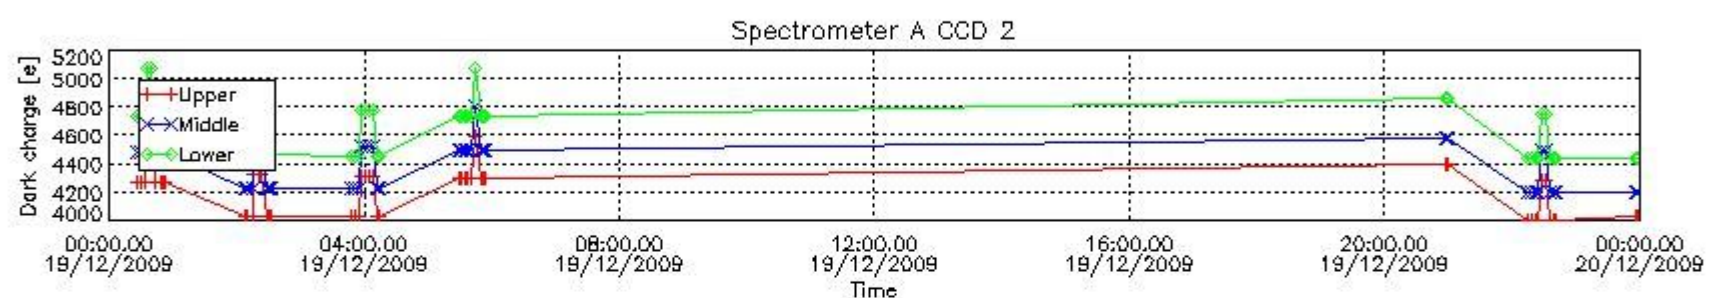

GOM_TRA_1PNPDE20091219_214756_000000422085_00172_40807_9395.N1	DC map used
GOM_TRA_1PNPDE20091219_215040_000000592085_00172_40807_9396.N1	DC map used
GOM_TRA_1PNPDE20091219_215409_000000532085_00172_40807_9397.N1	DC map used
GOM_TRA_1PNPDE20091219_215727_000000482085_00172_40807_9398.N1	DC map used
GOM_TRA_1PNPDE20091219_220055_000000432085_00172_40807_9399.N1	DC map used

4.2 Plot of mean dark charges per product: only products in DARK limb conditions without errors are used