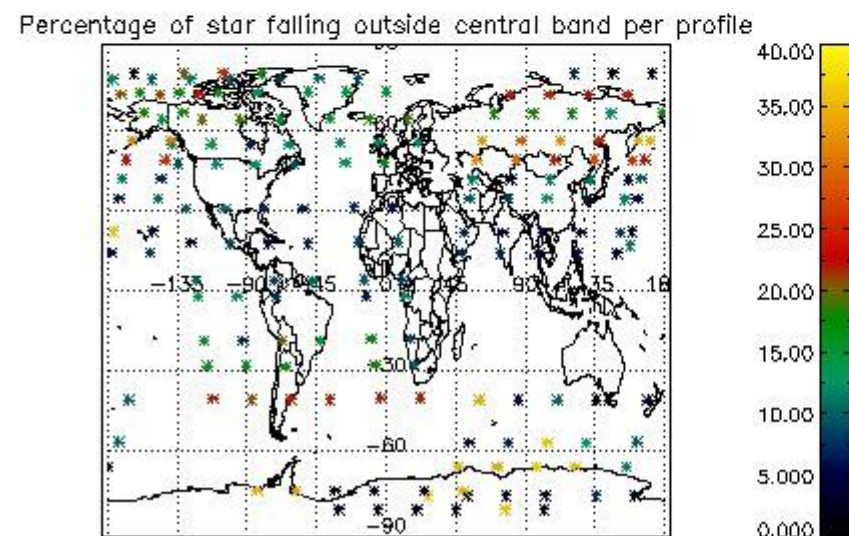

5.2 Plot quality information per product (time dependant)

5.3 Plot quality information per product (world map)

6. Statistics and plot of tangent altitude of the last measurement (DARK & BRIGHT products without errors)