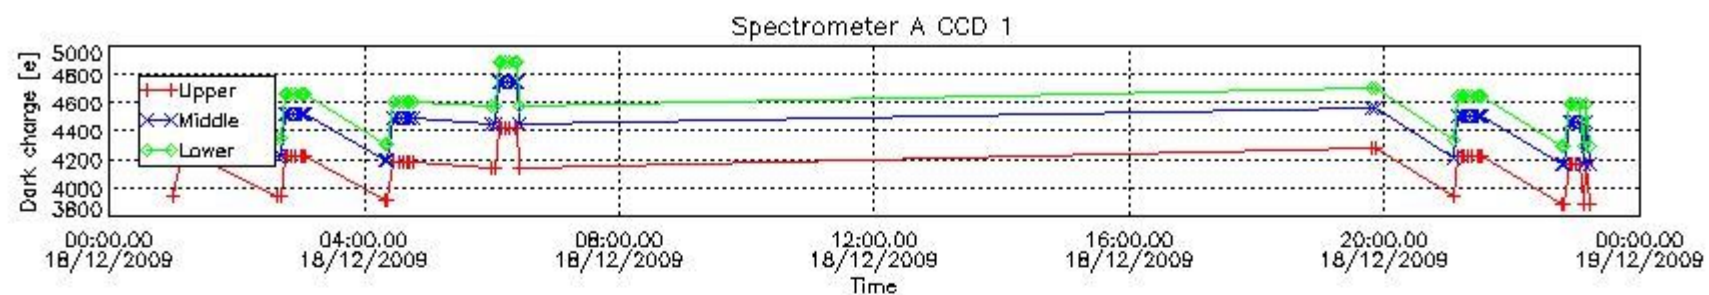

GOM_TRA_1PNPDE20091218_203900_000000472085_00157_40792_9198.N1	DC map used
GOM_TRA_1PNPDE20091218_204142_000000382085_00157_40792_9199.N1	DC map used
GOM_TRA_1PNPDE20091218_204509_000000372085_00157_40792_9200.N1	DC map used
GOM_TRA_1PNPDE20091218_204825_000000372085_00157_40792_9201.N1	DC map used
GOM_TRA_1PNPDE20091218_205151_000000622085_00157_40792_9202.N1	DC map used

4.2 Plot of mean dark charges per product: only products in DARK limb conditions without errors are used