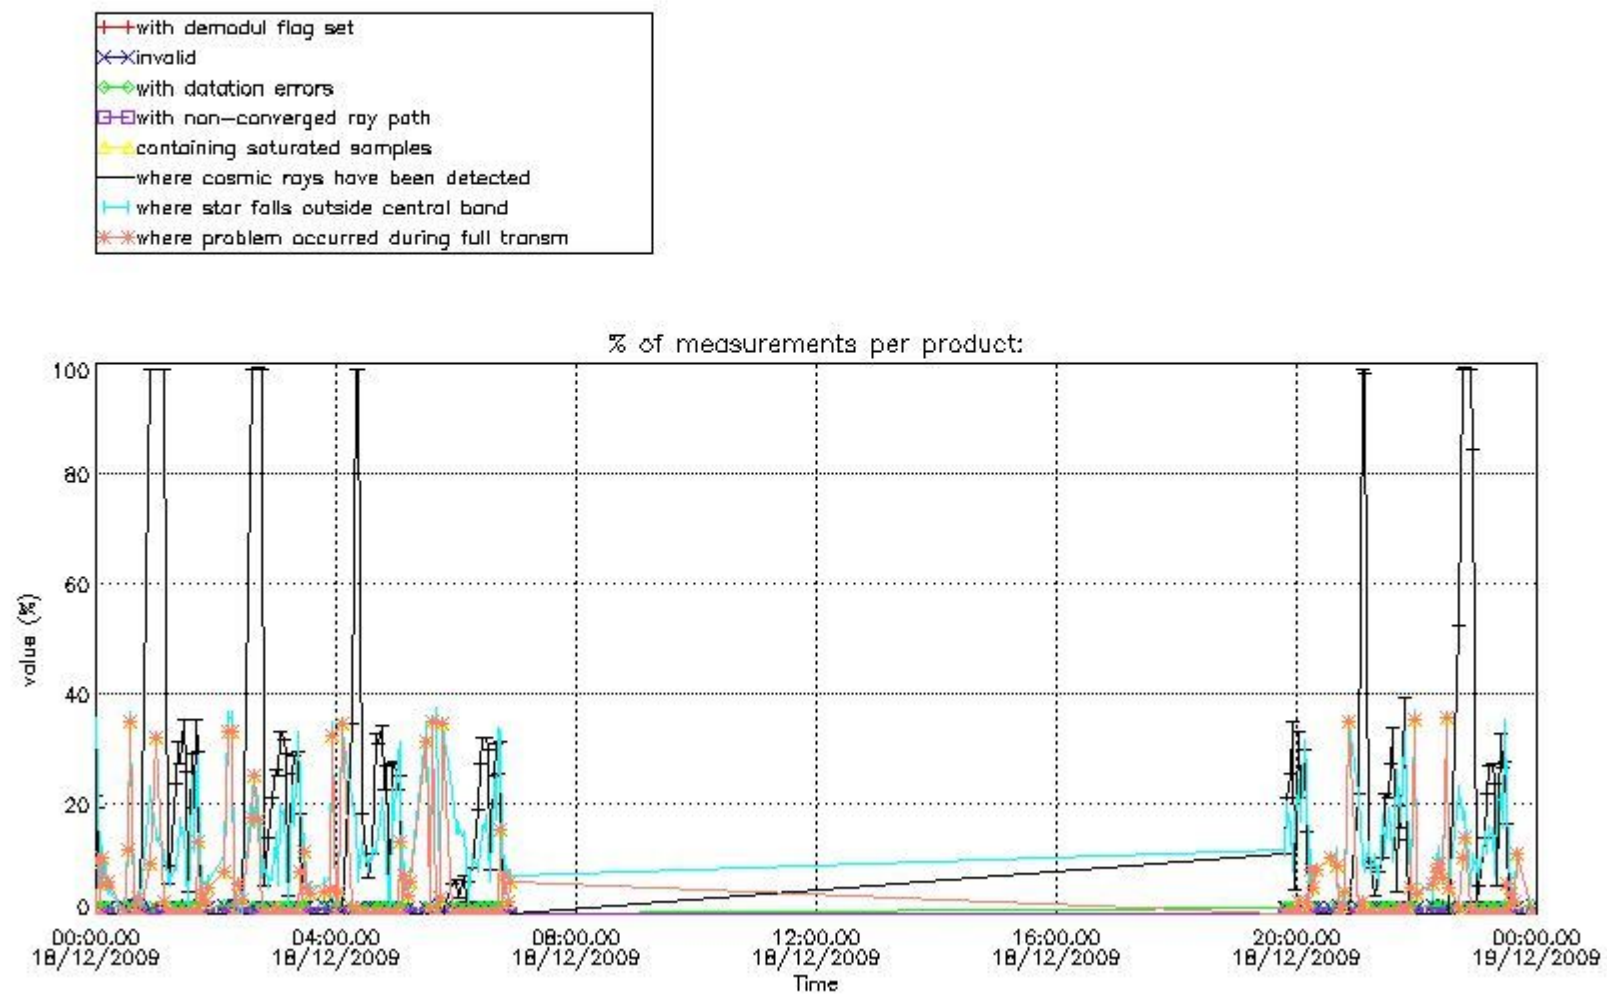

In this section it is presented the modulation information extracted from the pcd (product confidence data) at measurement level and information extracted from the Quality Summary dataset. Only products without errors (error flag in the MPH set to "0") are used.

5.1 Percentage of products during reporting period with:

At least one measurement with demodulation flag set:	48.6034 %
Reference spectrum computed from DB:	0.00000 %
Reference spectrum with small number of measurements:	0.00000 %
SATU data not used:	0.00000 %

5.2 Plot quality information per product (time dependant)

5.3 Plot quality information per product (world map)