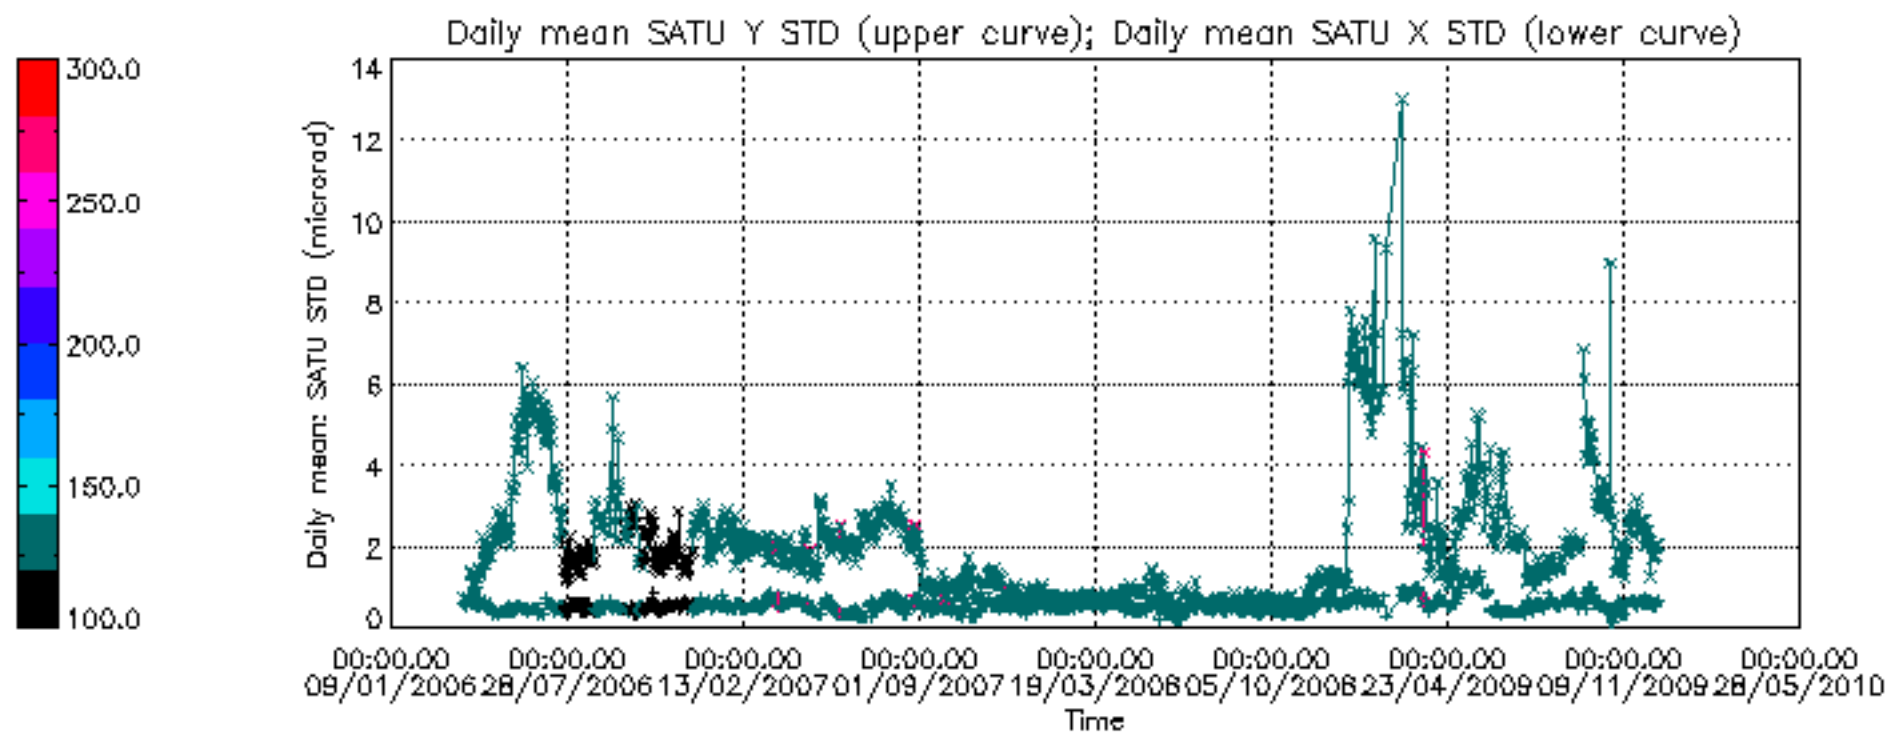

Tangent altitude at which the star is lost

/nas3/ENVISAT/GOMOS/GOM_NL__0P/GOM_NL__0PNPDE20091201_013105_000044402084_00403_40537_9039.N1

1; -575.6; 01-DEC-2009 01:31:05; Dark ; 49.5; 100; 4Gam Crv ; 2.58; 13100;occ; 99; 0;40537
 2; -480.0; 01-DEC-2009 01:32:41; Dark ; 48.5; 171; 2Eps Crv ; 3.00; 4250;occ; 97; 0;40537
 3; 88.7; 01-DEC-2009 01:42:10; Dark ; 48.5; 113; Mu Vel ; 2.69; 5000;occ; 97; 0;40538
 4; 407.7; 01-DEC-2009 01:47:29; Dark ; 59.5; 0; ; 0.00; 0;occ; 119; 0;40538
 5; 605.8; 01-DEC-2009 01:50:47; Dark ; 49.0; 34; Gam2Vel ; 1.79; 23000;occ; 98; 0;40538
 6; 711.5; 01-DEC-2009 01:52:32; Dark ; 57.0; 70; Zet Pup ; 2.25; 39000;occ; 114; 0;40538
 7; 919.9; 01-DEC-2009 01:56:01; Dark ; 62.0; 117; Pi Pup ; 2.71; 3800;occ; 124; 0;40538
 8; 1147.6; 01-DEC-2009 01:59:49; Dark ; 69.0; 23; 21Eps CMa ; 1.50; 26000;occ; 138; 0;40538
 9; 1535.7; 01-DEC-2009 02:06:17; Dark ; 55.0; 101; 11Alp Lep ; 2.58; 7000;occ; 110; 0;40538
 10; 1752.0; 01-DEC-2009 02:09:53; Dark ; 56.5; 7; 19Bet Ori ; 0.10; 14000;occ; 113; 0;40538
 11; 1933.1; 01-DEC-2009 02:12:54; Dark ; 62.5; 30; 46Eps Ori ; 1.69; 30000;occ; 125; 0;40538
 12; 2096.1; 01-DEC-2009 02:15:37; Dark ; 66.0; 27; 24Gam Ori ; 1.64; 26000;occ; 132; 0;40538
 13; 2231.9; 01-DEC-2009 02:17:53; Bright; 50.0; 13; 87Alp Tau ; 0.87; 3800;occ; 100; 0;40538
 14; 2328.4; 01-DEC-2009 02:19:29; Bright; 39.0; 146; 25Eta Tau ; 2.87; 15200;occ; 78; 0;40538
 15; 2470.7; 01-DEC-2009 02:21:52; Bright; 39.5; 150; 44Zet Per ; 2.89; 28000;occ; 79; 0;40538
 16; 2616.0; 01-DEC-2009 02:24:17; Bright; 39.5; 149; 45Eps Per ; 2.89; 30000;occ; 79; 0;40538
 17; 2847.4; 01-DEC-2009 02:28:08; Bright; 47.5; 6; 13Alp Aur ; 0.08; 3400;occ; 95; 0;40538
 18; 2957.0; 01-DEC-2009 02:29:58; Bright; 51.0; 42; 34Bet Aur ; 1.90; 10200;occ; 102; 0;40538
 19; 3821.0; 01-DEC-2009 02:44:22; Bright; 44.0; 36; 50Alp UMa ; 1.80; 6300;occ; 88; 0;40538