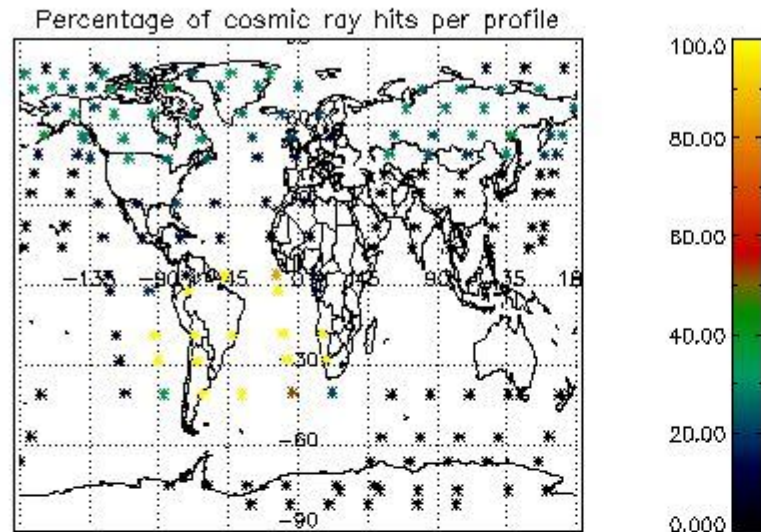

6. Statistics and plot of tangent altitude of the last measurement (DARK & BRIGHT products without errors)

6.1 Statistics on tangent altitude lost:

Statistics	DARK	BRIGHT	TWILIGHT
Mean:	16.816	17.794	NaN
St. deviation:	2.8311	6.9456	NaN
Maximum:	21.144	29.170	NaN
Minimum:	11.215	3.4779	NaN
Number of data:	53.000	69.000	NaN

6.2 Plot for DARK limb products