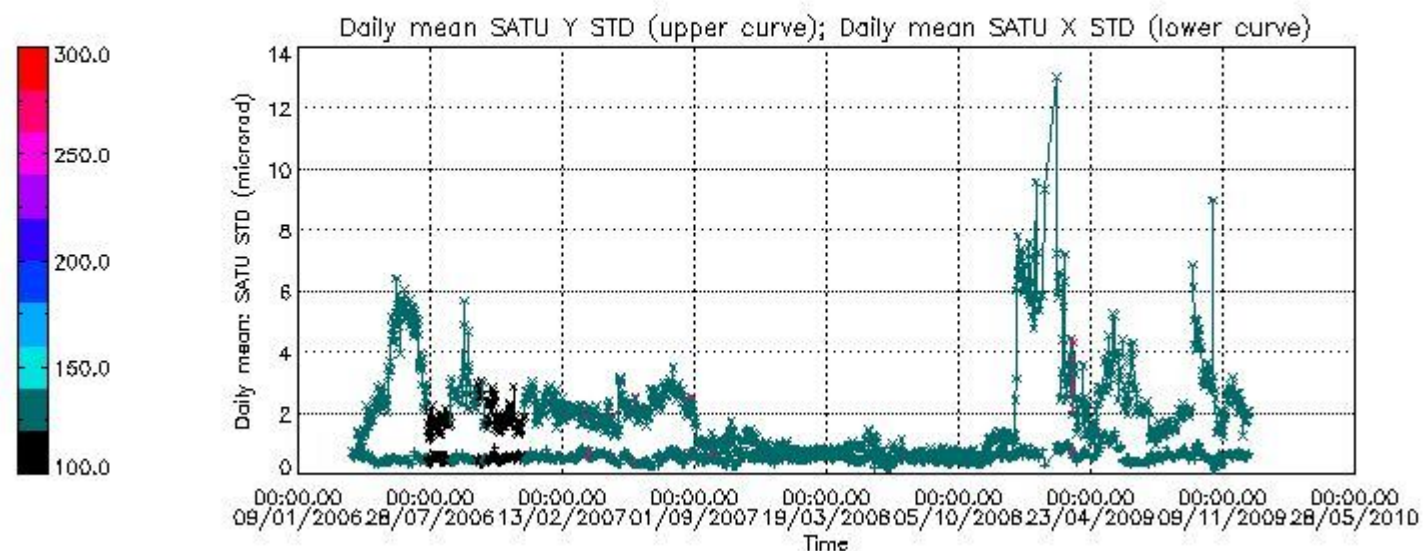

Number of data:	55250.	55250.	66950.	66950.

7.2.2 Trend of daily SATU NEA St. deviation since 1st April 2006 (dark limb)

The long term trend of the SATU 'X' and 'Y' standard deviations should be constant during the whole mission.

The colorbar represents the start tangent altitude (km) of the occultations.

Upper curve: STD of SATU Y axis

Lower curve: STD of SATU X axis

8. Auxiliary Data Files used for the production reported in section 2.4

The number reported in the third column indicates since which file (see list in section 2.4) the corresponding auxiliary file has been used. The fourth column is the date of those product files.

Type	Auxiliary Filename	Used since product	Used since product date
INST_PHYS_CHARACTERISTICS	GOM_INS_AXVIEC20091111_143220_20030716_120000_20500101_000000	1	18-DEC-2009 00:00:02
CALIBRATION_DATABASE	GOM_CAL_AXVIEC20091214_085046_20091212_000000_20500101_000000	1	18-DEC-2009 00:00:02
LEVEL-1B_PROC_CONFIG	GOM_PR1_AXVIEC20091111_145255_20020301_000000_20500101_000000	1	18-DEC-2009 00:00:02
STAR_CATALOGUE	GOM_CAT_AXVIEC20020121_161009_20020101_000000_20200101_000000	1	18-DEC-2009 00:00:02
STELLAR_SPECTRA_DATABANK	GOM_STS_AXVIEC20091111_151504_20020101_160000_20500101_000000	1	18-DEC-2009 00:00:02
ECMWF_FILE	AUX_ECF_AXNECM20091217_062111_20091217_210000_20091218_090000	1	18-DEC-2009 00:00:02
ECMWF_FILE	AUX_ECF_AXNECM20091217_182111_20091218_030000_20091218_150000	59	18-DEC-2009 03:48:32
ECMWF_FILE	AUX_ECA_AXNECM20091218_062110_20091217_210000_20091218_090000	85	18-DEC-2009 05:29:08
ECMWF_FILE	AUX_ECA_AXNECM20091218_180112_20091218_090000_20091218_210000	112	18-DEC-2009 19:48:21
ECMWF_FILE	AUX_ECF_AXNECM20091218_062112_20091218_210000_20091219_090000	131	18-DEC-2009 21:02:05
OPTIONAL_ECMWF_FILE	MISSING	1	18-DEC-2009 00:00:02
ORBIT_DATA_FILE	DOR_NAV_OPNPDE20091217_231033_000057382085_00144_40779_9379.N1	1	18-DEC-2009 00:00:02
ORBIT_DATA_FILE	DOR_NAV_OPNPDE20091218_005130_000044632085_00145_40780_9380.N1	13	18-DEC-2009 00:54:44
ORBIT_DATA_FILE	DOR_NAV_OPNPDE20091218_021112_000051012085_00146_40781_9381.N1	34	18-DEC-2009 02:15:08
ORBIT_DATA_FILE	AUX_FPO_AXVPDS20091218_010110_20091217_182348_20091227_213039	59	18-DEC-2009 03:48:32
ORBIT_DATA_FILE	DOR_NAV_OPNPDE20091218_052747_000054192085_00148_40783_9383.N1	85	18-DEC-2009 05:29:08
ORBIT_DATA_FILE	DOR_NAV_OPNPDE20091218_194312_000038252085_00157_40792_9384.N1	112	18-DEC-2009 19:48:21
ORBIT_DATA_FILE	DOR_NAV_OPNPDE20091218_205217_000060572085_00157_40792_9385.N1	131	18-DEC-2009 21:02:05
ORBIT_DATA_FILE	DOR_NAV_OPNPDE20091218_223832_000057382085_00158_40793_9386.N1	158	18-DEC-2009 22:42:42