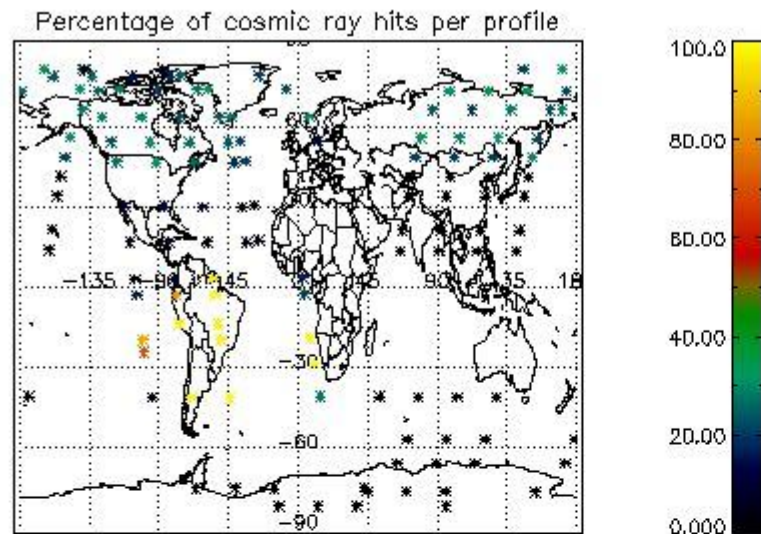

6. Statistics and plot of tangent altitude of the last measurement (DARK & BRIGHT products without errors)

6.1 Statistics on tangent altitude lost:

Statistics	DARK	BRIGHT	TWILIGHT
Mean:	19.855	18.660	NaN
St. deviation:	14.340	7.0370	NaN
Maximum:	80.339	30.045	NaN
Minimum:	6.9731	3.3811	NaN
Number of data:	42.000	44.000	NaN

6.2 Plot for DARK limb products