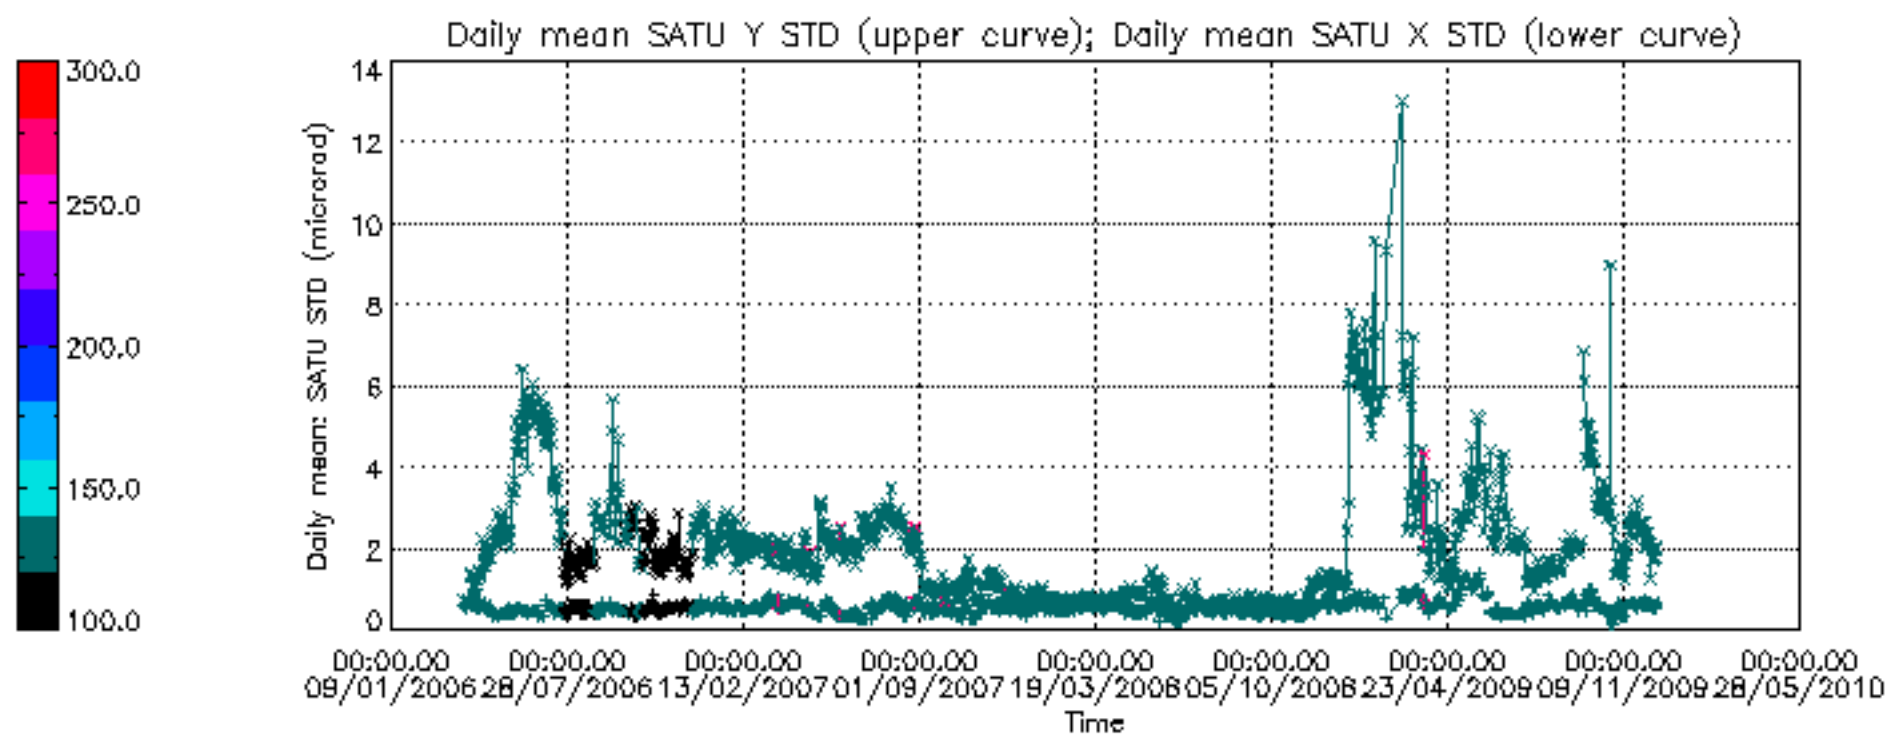

Tangent altitude at which the star is lost

/nas3/ENVISAT/GOMOS/GOM\_NL\_\_0P/GOM\_NL\_\_0PNPDE20091201\_013105\_000044402084\_00403\_40537\_9039.N1

1; -575.6; 01-DEC-2009 01:31:05; Dark ; 49.5; 100; 4Gam Crv ; 2.58; 13100;occ; 99; 0;40537  
 2; -480.0; 01-DEC-2009 01:32:41; Dark ; 48.5; 171; 2Eps Crv ; 3.00; 4250;occ; 97; 0;40537  
 3; 88.7; 01-DEC-2009 01:42:10; Dark ; 48.5; 113; Mu Vel ; 2.69; 5000;occ; 97; 0;40538  
 4; 407.7; 01-DEC-2009 01:47:29; Dark ; 59.5; 0; ; 0.00; 0;occ; 119; 0;40538  
 5; 605.8; 01-DEC-2009 01:50:47; Dark ; 49.0; 34; Gam2Vel ; 1.79; 23000;occ; 98; 0;40538  
 6; 711.5; 01-DEC-2009 01:52:32; Dark ; 57.0; 70; Zet Pup ; 2.25; 39000;occ; 114; 0;40538  
 7; 919.9; 01-DEC-2009 01:56:01; Dark ; 62.0; 117; Pi Pup ; 2.71; 3800;occ; 124; 0;40538  
 8; 1147.6; 01-DEC-2009 01:59:49; Dark ; 69.0; 23; 21Eps CMa ; 1.50; 26000;occ; 138; 0;40538  
 9; 1535.7; 01-DEC-2009 02:06:17; Dark ; 55.0; 101; 11Alp Lep ; 2.58; 7000;occ; 110; 0;40538  
 10; 1752.0; 01-DEC-2009 02:09:53; Dark ; 56.5; 7; 19Bet Ori ; 0.10; 14000;occ; 113; 0;40538  
 11; 1933.1; 01-DEC-2009 02:12:54; Dark ; 62.5; 30; 46Eps Ori ; 1.69; 30000;occ; 125; 0;40538  
 12; 2096.1; 01-DEC-2009 02:15:37; Dark ; 66.0; 27; 24Gam Ori ; 1.64; 26000;occ; 132; 0;40538  
 13; 2231.9; 01-DEC-2009 02:17:53; Bright; 50.0; 13; 87Alp Tau ; 0.87; 3800;occ; 100; 0;40538  
 14; 2328.4; 01-DEC-2009 02:19:29; Bright; 39.0; 146; 25Eta Tau ; 2.87; 15200;occ; 78; 0;40538  
 15; 2470.7; 01-DEC-2009 02:21:52; Bright; 39.5; 150; 44Zet Per ; 2.89; 28000;occ; 79; 0;40538  
 16; 2616.0; 01-DEC-2009 02:24:17; Bright; 39.5; 149; 45Eps Per ; 2.89; 30000;occ; 79; 0;40538  
 17; 2847.4; 01-DEC-2009 02:28:08; Bright; 47.5; 6; 13Alp Aur ; 0.08; 3400;occ; 95; 0;40538  
 18; 2957.0; 01-DEC-2009 02:29:58; Bright; 51.0; 42; 34Bet Aur ; 1.90; 10200;occ; 102; 0;40538  
 19; 3821.0; 01-DEC-2009 02:44:22; Bright; 44.0; 36; 50Alp UMa ; 1.80; 6300;occ; 88; 0;40538