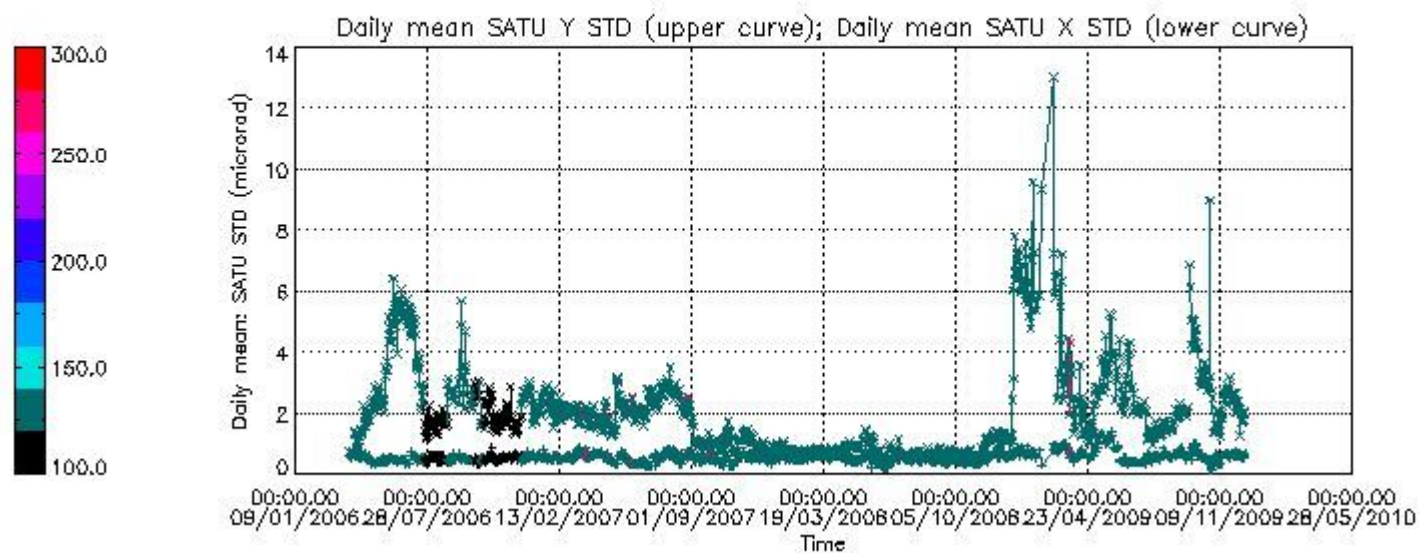

Number of data:	44300.	44300.	42450.	42450.

7.2.2 Trend of daily SATU NEA St. deviation since 1st April 2006 (dark limb)

The long term trend of the SATU 'X' and 'Y' standard deviations should be constant during the whole mission.

The colorbar represents the start tangent altitude (km) of the occultations.

Upper curve: STD of SATU Y axis

Lower curve: STD of SATU X axis

8. Auxiliary Data Files used for the production reported in section 2.4

The number reported in the third column indicates since which file (see list in section 2.4) the corresponding auxiliary file has been used. The fourth column is the date of those product files.

Type	Auxiliary Filename	Used since product	Used since product date
INST_PHYS_CHARACTERISTICS	GOM_INS_AXVIEC20091111_143220_20030716_120000_20500101_000000	1	17-DEC-2009 00:01:55
CALIBRATION_DATABASE	GOM_CAL_AXVIEC20091214_085046_20091212_000000_20500101_000000	1	17-DEC-2009 00:01:55
LEVEL-1B_PROC_CONFIG	GOM_PR1_AXVIEC20091111_145255_20020301_000000_20500101_000000	1	17-DEC-2009 00:01:55
STAR_CATALOGUE	GOM_CAT_AXVIEC20020121_161009_20020101_000000_20200101_000000	1	17-DEC-2009 00:01:55
STELLAR_SPECTRA_DATABANK	GOM_STS_AXVIEC20091111_151504_20020101_160000_20500101_000000	1	17-DEC-2009 00:01:55
ECMWF_FILE	AUX_ECF_AXNECM20091216_110110_20091216_210000_20091217_090000	1	17-DEC-2009 00:01:55
ECMWF_FILE	AUX_ECF_AXNECM20091216_182107_20091217_030000_20091217_150000	70	17-DEC-2009 04:20:09
ECMWF_FILE	AUX_ECF_AXNECM20091217_062111_20091217_150000_20091218_030000	98	17-DEC-2009 20:17:39
ECMWF_FILE	AUX_ECF_AXNECM20091217_062111_20091217_210000_20091218_090000	118	17-DEC-2009 21:33:31
OPTIONAL_ECMWF_FILE	MISSING	1	17-DEC-2009 00:01:55
ORBIT_DATA_FILE	DOR_NAV_OPNPDE20091216_234234_000057382085_00130_40765_9373.N1	1	17-DEC-2009 00:01:55
ORBIT_DATA_FILE	DOR_NAV_OPNPDE20091217_012331_000041442085_00131_40766_9374.N1	23	17-DEC-2009 01:26:10
ORBIT_DATA_FILE	DOR_NAV_OPNPDE20091217_023754_000054192085_00132_40767_9375.N1	45	17-DEC-2009 02:44:08
ORBIT_DATA_FILE	DOR_NAV_OPNPDE20091217_041332_000060572085_00133_40768_9376.N1	70	17-DEC-2009 04:20:09
ORBIT_DATA_FILE	DOR_NAV_OPNPDE20091217_201513_000041442085_00143_40778_9377.N1	98	17-DEC-2009 20:17:39
ORBIT_DATA_FILE	DOR_NAV_OPNPDE20091217_212936_000057382085_00143_40778_9378.N1	118	17-DEC-2009 21:33:31
ORBIT_DATA_FILE	DOR_NAV_OPNPDE20091217_231033_000057382085_00144_40779_9379.N1	123	17-DEC-2009 23:30:31