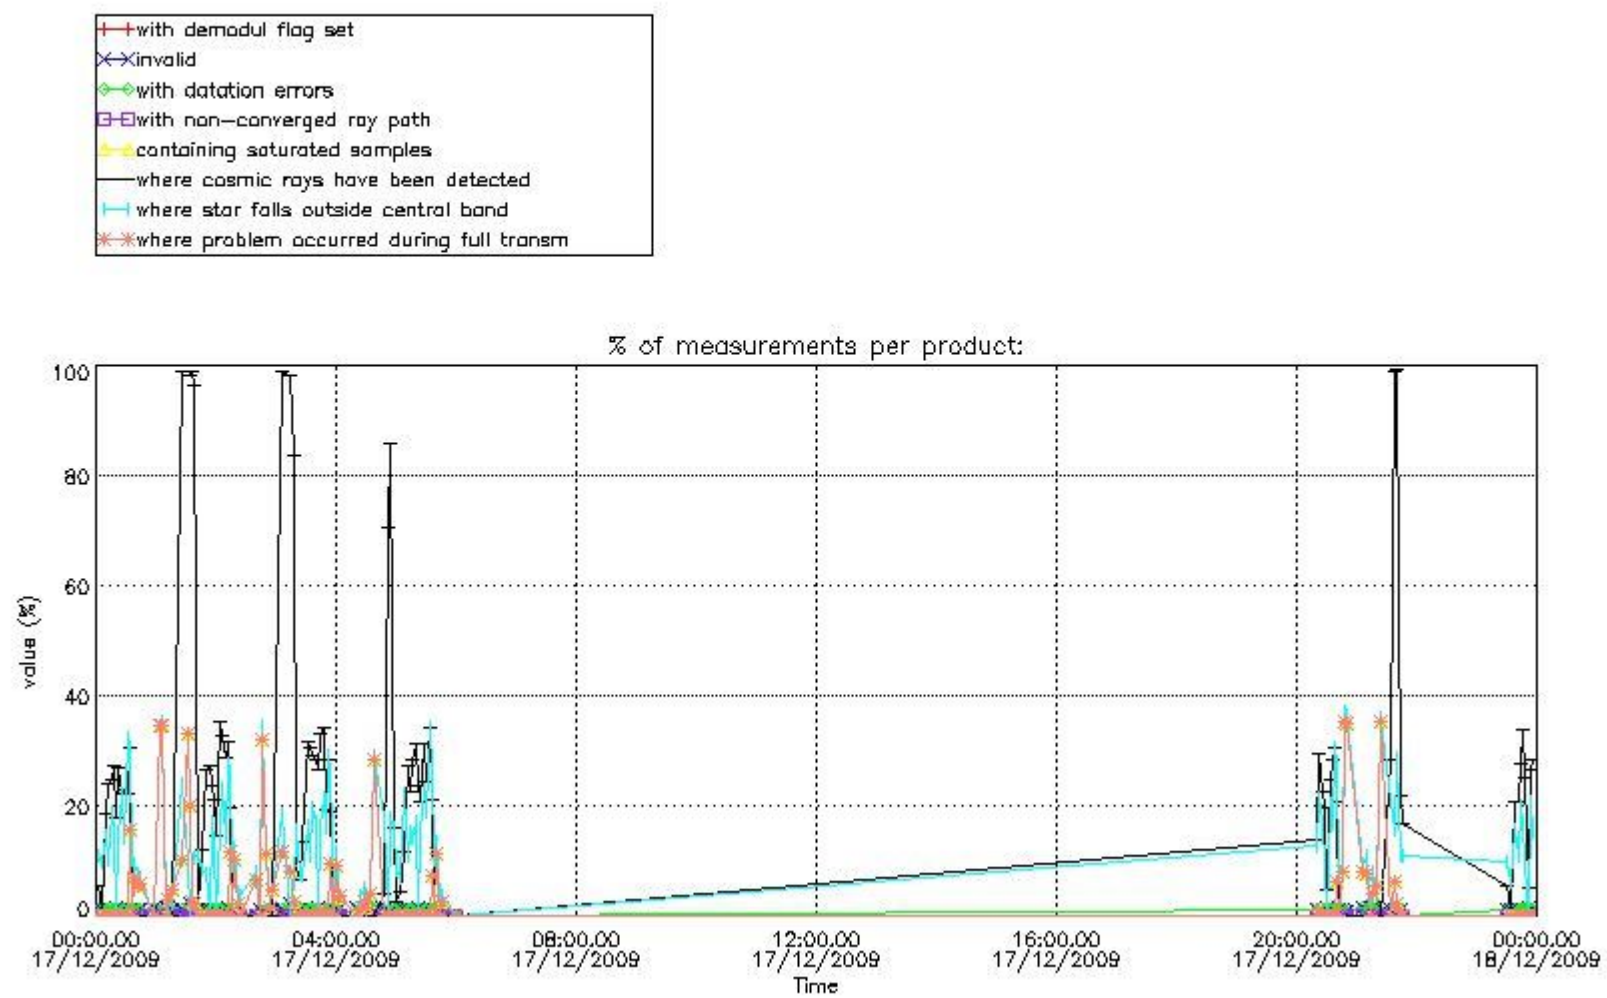

At least one measurement with demodulation flag set:	51.9084 %
Reference spectrum computed from DB:	0.00000 %
Reference spectrum with small number of measurements:	0.00000 %
SATU data not used:	0.00000 %

5.2 Plot quality information per product (time dependant)

5.3 Plot quality information per product (world map)