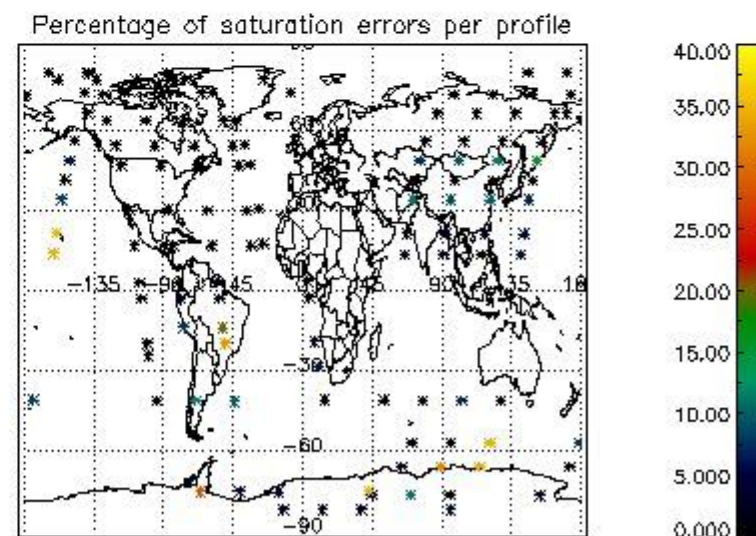

6. Statistics and plot of tangent altitude of the last measurement (DARK & BRIGHT products without errors)

6.1 Statistics on tangent altitude lost:

Statistics	DARK	BRIGHT	TWILIGHT
Mean:	19.855	18.660	NaN
St. deviation:	14.340	7.0370	NaN
Maximum:	80.339	30.045	NaN
Minimum:	6.9731	3.3811	NaN
Number of data:	42.000	44.000	NaN

6.2 Plot for DARK limb products