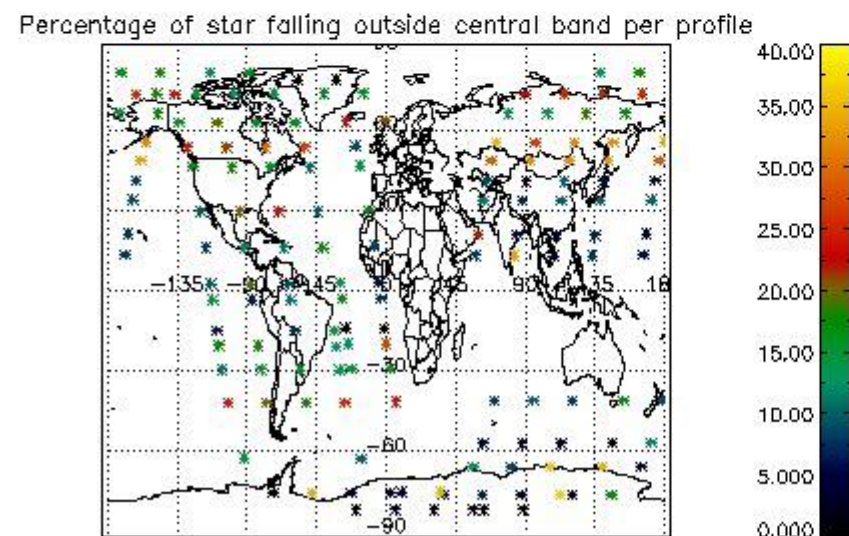

6. Statistics and plot of tangent altitude of the last measurement (DARK & BRIGHT products without errors)

6.1 Statistics on tangent altitude lost:

Statistics	DARK	BRIGHT	TWILIGHT
Mean:	16.907	18.504	NaN
St. deviation:	10.655	5.5135	NaN
Maximum:	66.937	26.037	NaN
Minimum:	6.6134	4.0299	NaN
Number of data:	52.000	59.000	NaN

6.2 Plot for DARK limb products