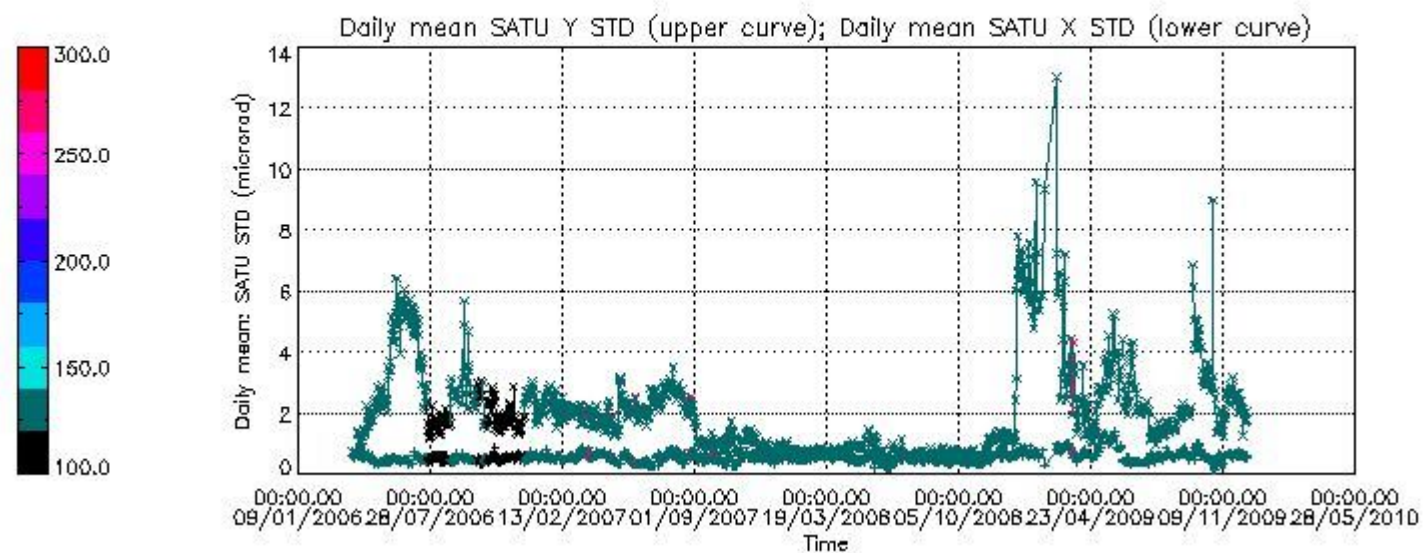

Number of data:	53950.	53950.	57500.	57500.

7.2.2 Trend of daily SATU NEA St. deviation since 1st April 2006 (dark limb)

The long term trend of the SATU 'X' and 'Y' standard deviations should be constant during the whole mission.

The colorbar represents the start tangent altitude (km) of the occultations.

Upper curve: STD of SATU Y axis

Lower curve: STD of SATU X axis

8. Auxiliary Data Files used for the production reported in section 2.4

The number reported in the third column indicates since which file (see list in section 2.4) the corresponding auxiliary file has been used. The fourth column is the date of those product files.

Type	Auxiliary Filename	Used since product	Used since product date
INST_PHYS_CHARACTERISTICS	GOM_INS_AXVIEC20091111_143220_20030716_120000_20500101_000000	1	16-DEC-2009 00:00:32
CALIBRATION_DATABASE	GOM_CAL_AXVIEC20091214_085046_20091212_000000_20500101_000000	1	16-DEC-2009 00:00:32
LEVEL-1B_PROC_CONFIG	GOM_PR1_AXVIEC20091111_145255_20020301_000000_20500101_000000	1	16-DEC-2009 00:00:32
STAR_CATALOGUE	GOM_CAT_AXVIEC20020121_161009_20020101_000000_20200101_000000	1	16-DEC-2009 00:00:32
STELLAR_SPECTRA_DATABANK	GOM_STS_AXVIEC20091111_151504_20020101_160000_20500101_000000	1	16-DEC-2009 00:00:32
ECMWF_FILE	AUX_ECF_AXNECM20091215_064111_20091215_210000_20091216_090000	1	16-DEC-2009 00:00:32
ECMWF_FILE	AUX_ECF_AXNECM20091216_110109_20091216_150000_20091217_030000	104	16-DEC-2009 20:51:15
ECMWF_FILE	AUX_ECF_AXNECM20091216_110110_20091216_210000_20091217_090000	123	16-DEC-2009 22:04:57
OPTIONAL_ECMWF_FILE	MISSING	1	16-DEC-2009 00:00:32
ORBIT_DATA_FILE	DOR_NAV_OPNPDE20091215_223338_000057382085_00115_40750_9366.N1	1	16-DEC-2009 00:00:32
ORBIT_DATA_FILE	DOR_NAV_OPNPDE20091216_001435_000054192085_00116_40751_9367.N1	5	16-DEC-2009 00:17:00
ORBIT_DATA_FILE	AUX_FPO_AXVPDS20091216_010110_20091215_192702_20091225_205317	30	16-DEC-2009 01:57:37
ORBIT_DATA_FILE	DOR_NAV_OPNPDE20091216_030436_000057382085_00118_40753_9369.N1	50	16-DEC-2009 03:11:10
ORBIT_DATA_FILE	DOR_NAV_OPNPDE20091216_044533_000060572085_00119_40754_9370.N1	76	16-DEC-2009 04:51:46
ORBIT_DATA_FILE	DOR_NAV_OPNPDE20091216_204714_000041442085_00129_40764_9371.N1	104	16-DEC-2009 20:51:15
ORBIT_DATA_FILE	DOR_NAV_OPNPDE20091216_220137_000057382085_00129_40764_9372.N1	123	16-DEC-2009 22:04:57
ORBIT_DATA_FILE	DOR_NAV_OPNPDE20091216_234234_000057382085_00130_40765_9373.N1	151	16-DEC-2009 23:45:34