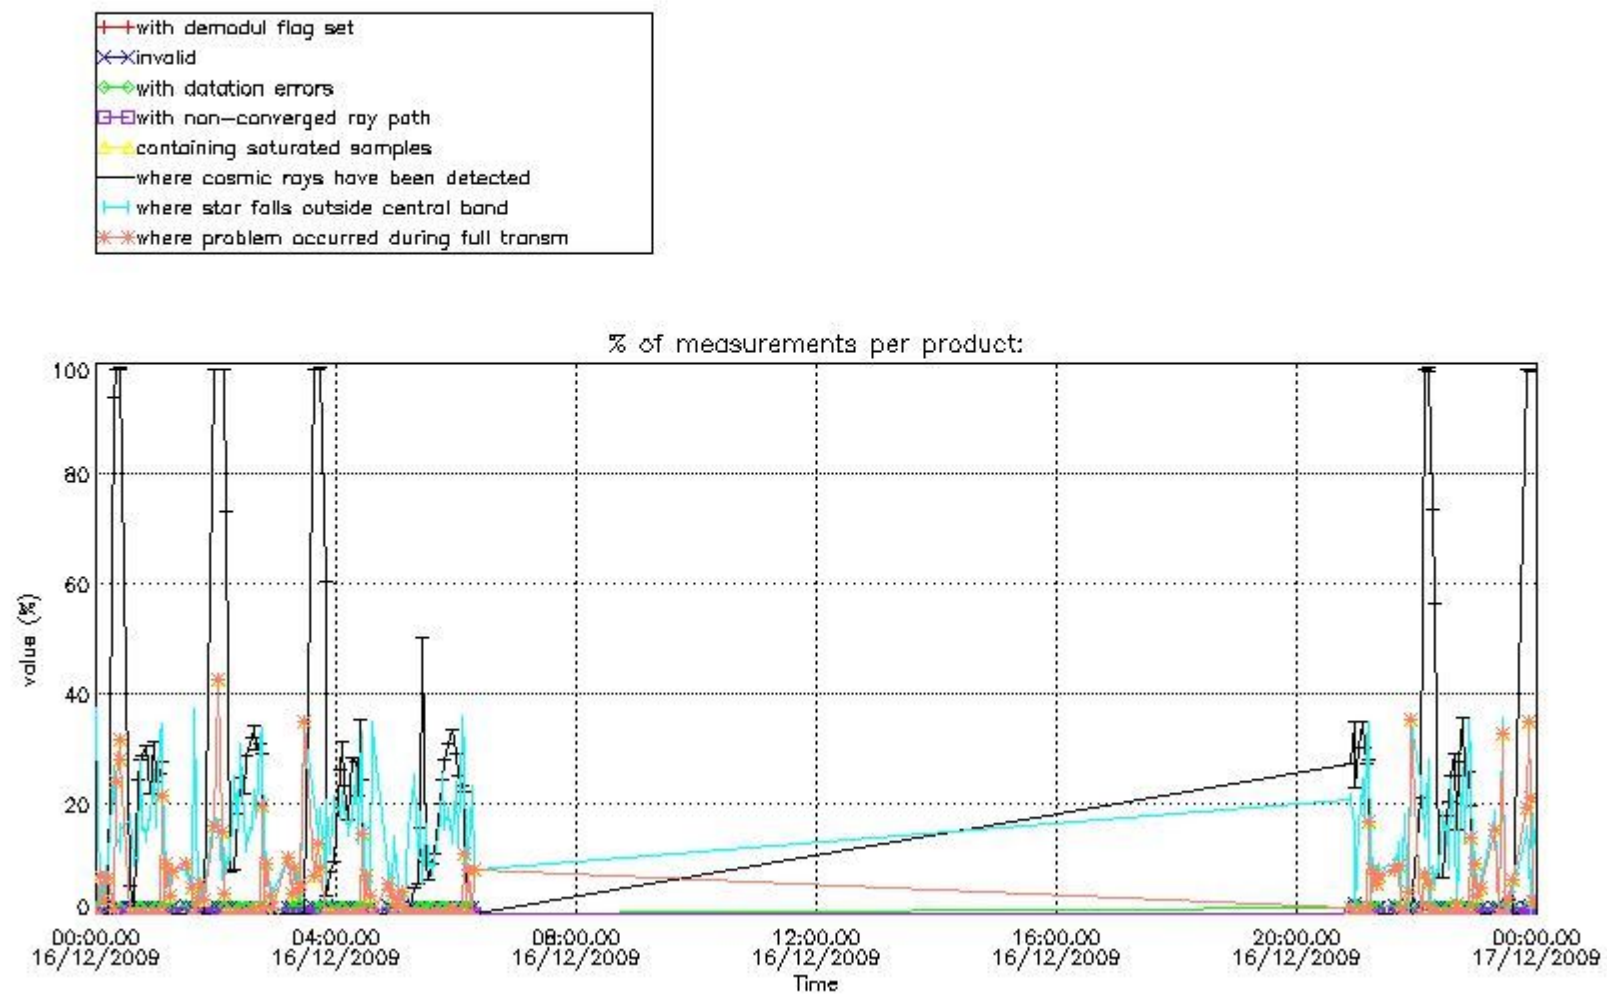

In this section it is presented the modulation information extracted from the pcd (product confidence data) at measurement level and information extracted from the Quality Summary dataset. Only products without errors (error flag in the MPH set to "0") are used.

5.1 Percentage of products during reporting period with:

At least one measurement with demodulation flag set:	52.5974 %
Reference spectrum computed from DB:	0.00000 %
Reference spectrum with small number of measurements:	0.00000 %
SATU data not used:	0.00000 %

5.2 Plot quality information per product (time dependant)

5.3 Plot quality information per product (world map)