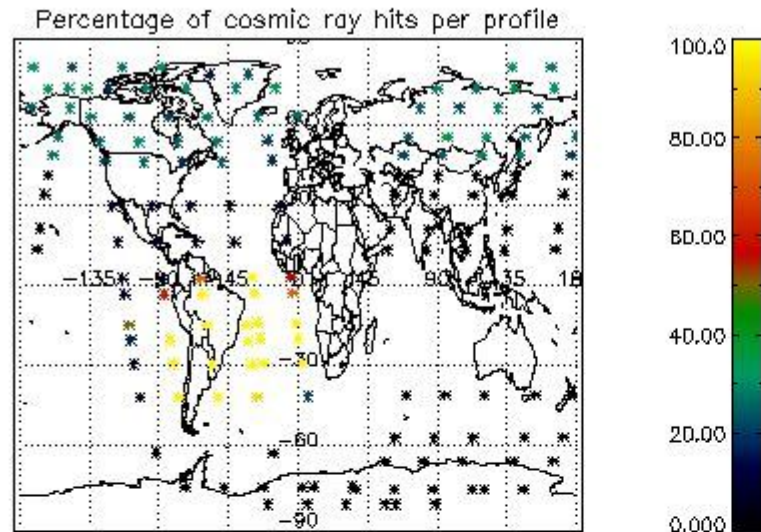

6. Statistics and plot of tangent altitude of the last measurement (DARK & BRIGHT products without errors)

6.1 Statistics on tangent altitude lost:

Statistics	DARK	BRIGHT	TWILIGHT
Mean:	16.907	18.504	NaN
St. deviation:	10.655	5.5135	NaN
Maximum:	66.937	26.037	NaN
Minimum:	6.6134	4.0299	NaN
Number of data:	52.000	59.000	NaN

6.2 Plot for DARK limb products