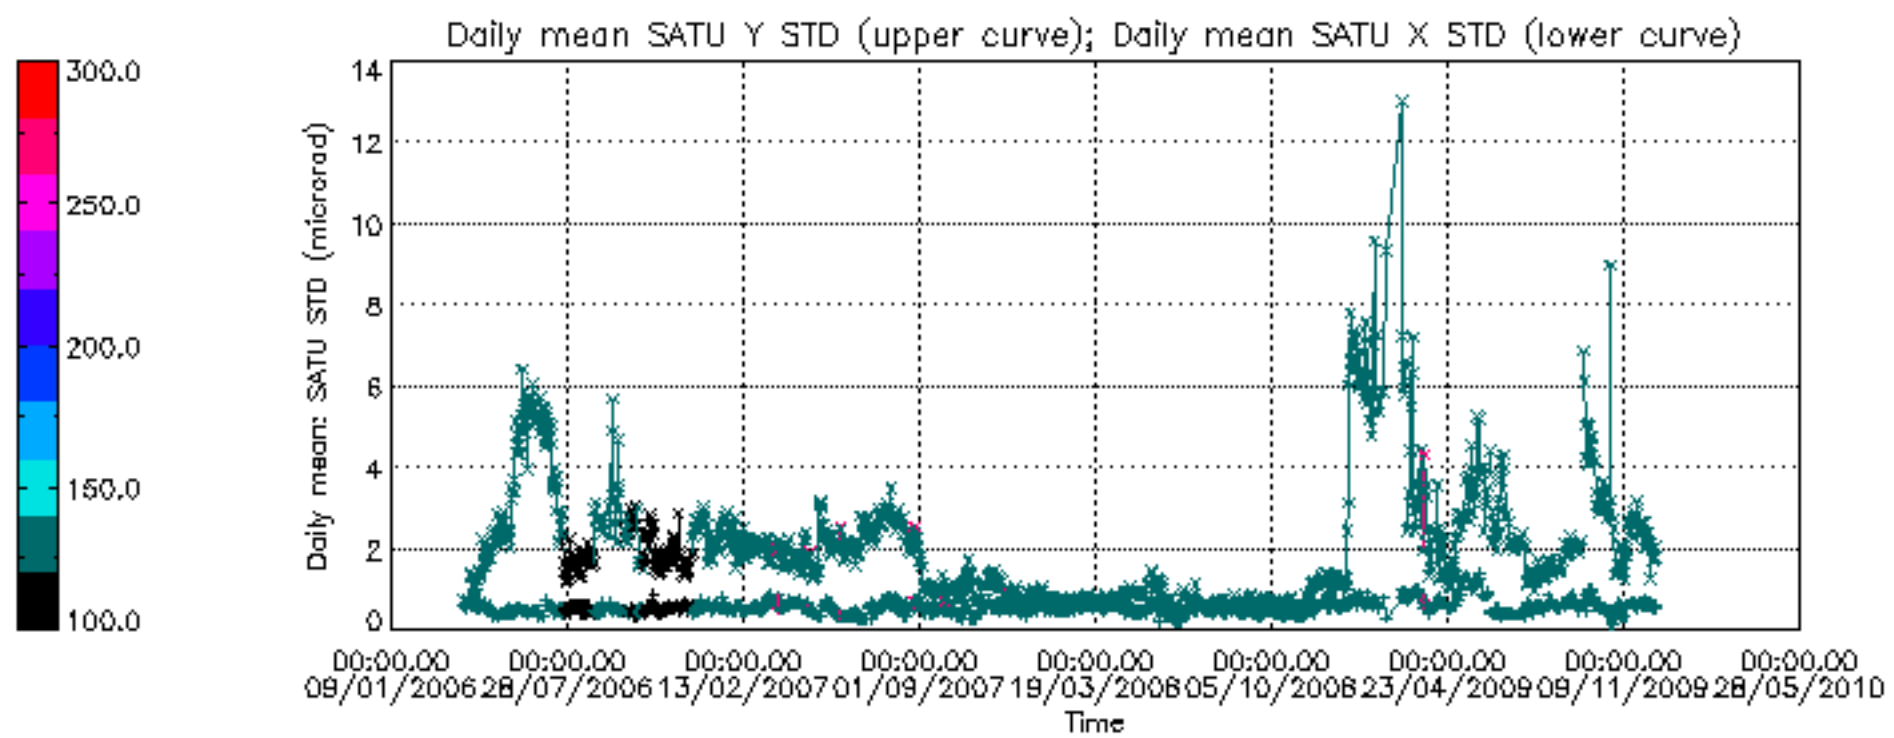

Tangent altitude at which the star is lost

/nas3/ENVISAT/GOMOS/GOM\_NL\_\_0P/GOM\_NL\_\_0PNPDE20091201\_013105\_000044402084\_00403\_40537\_9039.N1

1; -575.6; 01-DEC-2009 01:31:05; Dark ; 49.5; 100; 4Gam Crv ; 2.58; 13100;occ; 99; 0;40537  
 2; -480.0; 01-DEC-2009 01:32:41; Dark ; 48.5; 171; 2Eps Crv ; 3.00; 4250;occ; 97; 0;40537  
 3; 88.7; 01-DEC-2009 01:42:10; Dark ; 48.5; 113; Mu Vel ; 2.69; 5000;occ; 97; 0;40538  
 4; 407.7; 01-DEC-2009 01:47:29; Dark ; 59.5; 0; ; 0.00; 0;occ; 119; 0;40538  
 5; 605.8; 01-DEC-2009 01:50:47; Dark ; 49.0; 34; Gam2Vel ; 1.79; 23000;occ; 98; 0;40538  
 6; 711.5; 01-DEC-2009 01:52:32; Dark ; 57.0; 70; Zet Pup ; 2.25; 39000;occ; 114; 0;40538  
 7; 919.9; 01-DEC-2009 01:56:01; Dark ; 62.0; 117; Pi Pup ; 2.71; 3800;occ; 124; 0;40538  
 8; 1147.6; 01-DEC-2009 01:59:49; Dark ; 69.0; 23; 21Eps CMa ; 1.50; 26000;occ; 138; 0;40538  
 9; 1535.7; 01-DEC-2009 02:06:17; Dark ; 55.0; 101; 11Alp Lep ; 2.58; 7000;occ; 110; 0;40538  
 10; 1752.0; 01-DEC-2009 02:09:53; Dark ; 56.5; 7; 19Bet Ori ; 0.10; 14000;occ; 113; 0;40538  
 11; 1933.1; 01-DEC-2009 02:12:54; Dark ; 62.5; 30; 46Eps Ori ; 1.69; 30000;occ; 125; 0;40538  
 12; 2096.1; 01-DEC-2009 02:15:37; Dark ; 66.0; 27; 24Gam Ori ; 1.64; 26000;occ; 132; 0;40538  
 13; 2231.9; 01-DEC-2009 02:17:53; Bright; 50.0; 13; 87Alp Tau ; 0.87; 3800;occ; 100; 0;40538  
 14; 2328.4; 01-DEC-2009 02:19:29; Bright; 39.0; 146; 25Eta Tau ; 2.87; 15200;occ; 78; 0;40538  
 15; 2470.7; 01-DEC-2009 02:21:52; Bright; 39.5; 150; 44Zet Per ; 2.89; 28000;occ; 79; 0;40538  
 16; 2616.0; 01-DEC-2009 02:24:17; Bright; 39.5; 149; 45Eps Per ; 2.89; 30000;occ; 79; 0;40538  
 17; 2847.4; 01-DEC-2009 02:28:08; Bright; 47.5; 6; 13Alp Aur ; 0.08; 3400;occ; 95; 0;40538  
 18; 2957.0; 01-DEC-2009 02:29:58; Bright; 51.0; 42; 34Bet Aur ; 1.90; 10200;occ; 102; 0;40538  
 19; 3821.0; 01-DEC-2009 02:44:22; Bright; 44.0; 36; 50Alp UMa ; 1.80; 6300;occ; 88; 0;40538