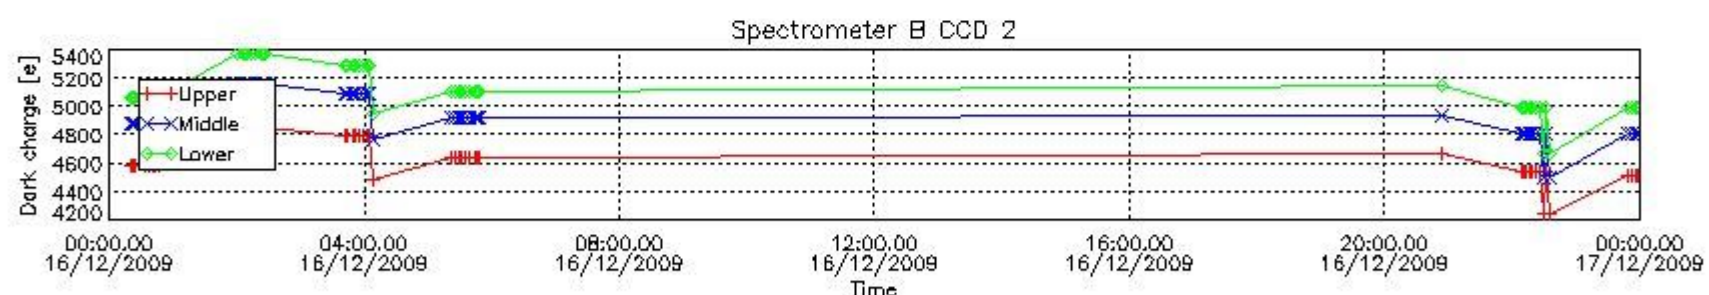

GOM_TRA_1PNPDE20091216_214221_000000462085_00129_40764_8713.N1	DC map used
GOM_TRA_1PNPDE20091216_214458_000000402085_00129_40764_8714.N1	DC map used
GOM_TRA_1PNPDE20091216_214820_000000412085_00129_40764_8715.N1	DC map used
GOM_TRA_1PNPDE20091216_215134_000000372085_00129_40764_8716.N1	DC map used
GOM_TRA_1PNPDE20091216_215456_000000602085_00129_40764_8717.N1	DC map used

4.2 Plot of mean dark charges per product: only products in DARK limb conditions without errors are used

5. Demodulation flag and quality information monitoring