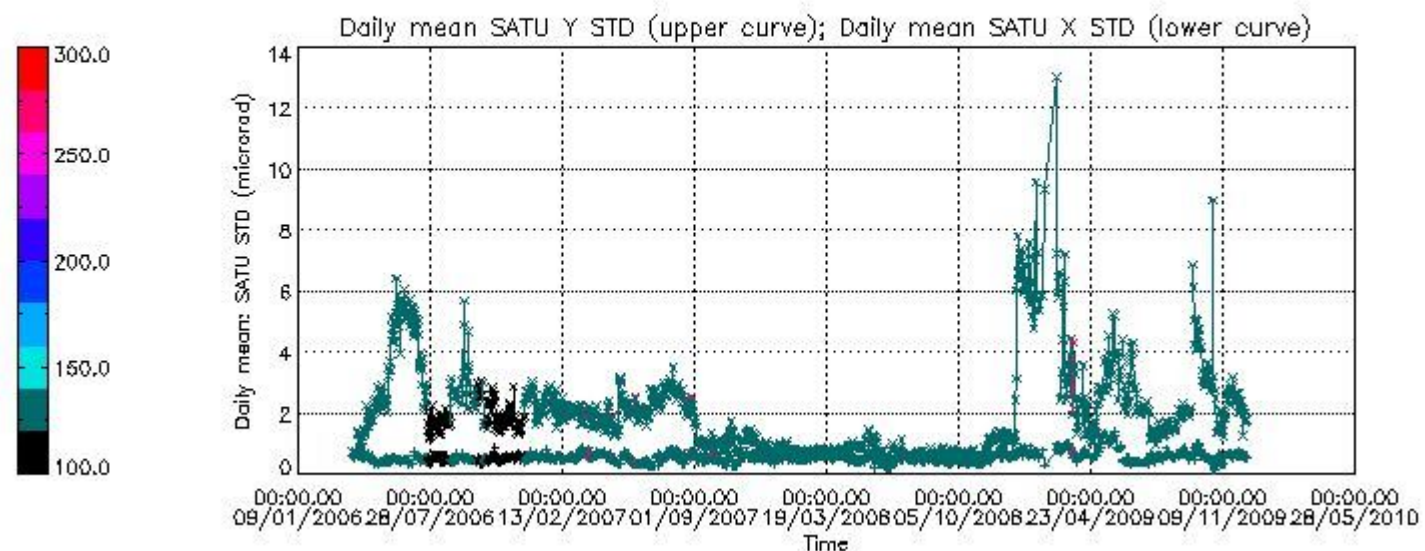

Number of data:	56750.	56750.	72650.	72650.

7.2.2 Trend of daily SATU NEA St. deviation since 1st April 2006 (dark limb)

The long term trend of the SATU 'X' and 'Y' standard deviations should be constant during the whole mission.

The colorbar represents the start tangent altitude (km) of the occultations.

Upper curve: STD of SATU Y axis

Lower curve: STD of SATU X axis

8. Auxiliary Data Files used for the production reported in section 2.4

The number reported in the third column indicates since which file (see list in section 2.4) the corresponding auxiliary file has been used. The fourth column is the date of those product files.

Type	Auxiliary Filename	Used since product	Used since product date
INST_PHYS_CHARACTERISTICS	GOM_INS_AXVIEC20091111_143220_20030716_120000_20500101_000000	1	15-DEC-2009 00:00:44
CALIBRATION_DATABASE	GOM_CAL_AXVIEC20091214_085046_20091212_000000_20500101_000000	1	15-DEC-2009 00:00:44
LEVEL-1B_PROC_CONFIG	GOM_PR1_AXVIEC20091111_145255_20020301_000000_20500101_000000	1	15-DEC-2009 00:00:44
STAR_CATALOGUE	GOM_CAT_AXVIEC20020121_161009_20020101_000000_20200101_000000	1	15-DEC-2009 00:00:44
STELLAR_SPECTRA_DATABANK	GOM_STS_AXVIEC20091111_151504_20020101_160000_20500101_000000	1	15-DEC-2009 00:00:44
ECMWF_FILE	AUX_ECF_AXNECM20091214_064113_20091214_210000_20091215_090000	1	15-DEC-2009 00:00:44
ECMWF_FILE	AUX_ECF_AXNECM20091214_182114_20091215_030000_20091215_150000	60	15-DEC-2009 03:42:47
ECMWF_FILE	AUX_ECA_AXNECM20091215_062110_20091214_210000_20091215_090000	87	15-DEC-2009 05:23:23
ECMWF_FILE	AUX_ECF_AXNECM20091215_064110_20091215_150000_20091216_030000	115	15-DEC-2009 19:42:05
ECMWF_FILE	AUX_ECF_AXNECM20091215_064111_20091215_210000_20091216_090000	163	15-DEC-2009 22:36:24
OPTIONAL_ECMWF_FILE	MISSING	1	15-DEC-2009 00:00:44
ORBIT_DATA_FILE	DOR_NAV_OPNPDE20091214_230538_000057382085_00101_40736_9359.N1	1	15-DEC-2009 00:00:44
ORBIT_DATA_FILE	DOR_NAV_OPNPDE20091215_004635_000054192085_00102_40737_9360.N1	11	15-DEC-2009 00:48:27
ORBIT_DATA_FILE	DOR_NAV_OPNPDE20091215_022214_000041442085_00103_40738_9361.N1	38	15-DEC-2009 02:23:06
ORBIT_DATA_FILE	DOR_NAV_OPNPDE20091215_033637_000060572085_00104_40739_9362.N1	60	15-DEC-2009 03:42:47
ORBIT_DATA_FILE	AUX_FPO_AXVPDS20091215_010110_20091214_195839_20091224_212454	87	15-DEC-2009 05:23:23
ORBIT_DATA_FILE	DOR_NAV_OPNPDE20091215_193818_000038252085_00114_40749_9364.N1	115	15-DEC-2009 19:42:05
ORBIT_DATA_FILE	DOR_NAV_OPNPDE20091215_204722_000060572085_00114_40749_9365.N1	134	15-DEC-2009 20:49:49
ORBIT_DATA_FILE	DOR_NAV_OPNPDE20091215_223338_000057382085_00115_40750_9366.N1	163	15-DEC-2009 22:36:24