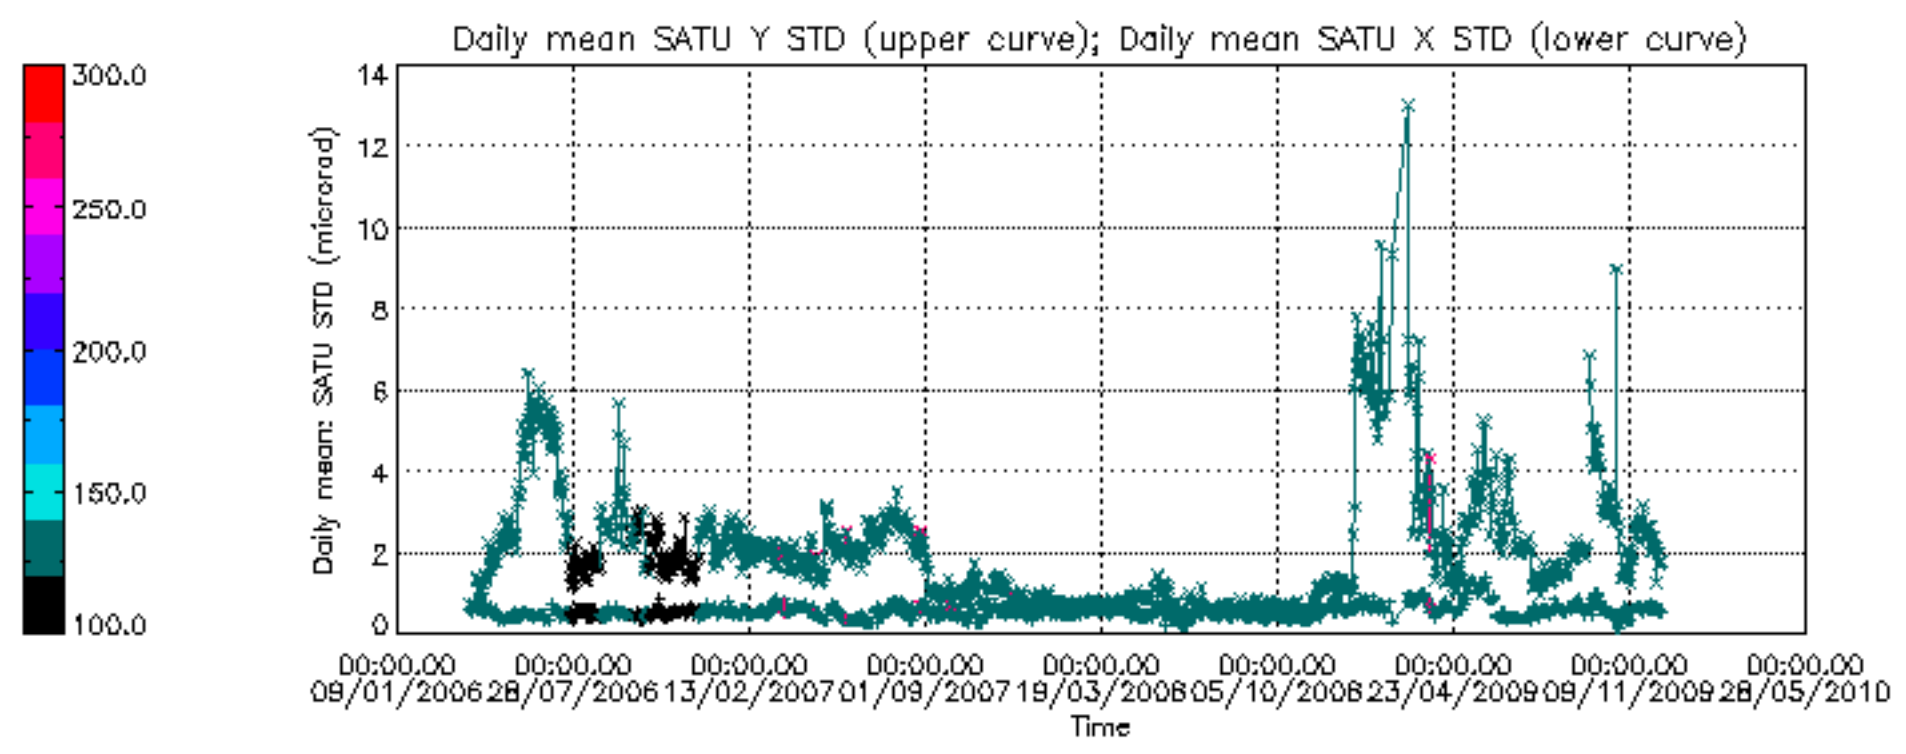

Tangent altitude at which the star is lost

Tangent altitude at which the star is lost

/nas3/ENVISAT/GOMOS/GOM_NL__0P/GOM_NL__0PNPDE20091201_013105_000044402084_00403_40537_9039.N1

1; -575.6; 01-DEC-2009 01:31:05; Dark ; 49.5; 100; 4Gam Crv ; 2.58; 13100;occ; 99; 0;40537
 2; -480.0; 01-DEC-2009 01:32:41; Dark ; 48.5; 171; 2Eps Crv ; 3.00; 4250;occ; 97; 0;40537
 3; 88.7; 01-DEC-2009 01:42:10; Dark ; 48.5; 113; Mu Vel ; 2.69; 5000;occ; 97; 0;40538
 4; 407.7; 01-DEC-2009 01:47:29; Dark ; 59.5; 0; ; 0.00; 0;occ; 119; 0;40538
 5; 605.8; 01-DEC-2009 01:50:47; Dark ; 49.0; 34; Gam2Vel ; 1.79; 23000;occ; 98; 0;40538
 6; 711.5; 01-DEC-2009 01:52:32; Dark ; 57.0; 70; Zet Pup ; 2.25; 39000;occ; 114; 0;40538
 7; 919.9; 01-DEC-2009 01:56:01; Dark ; 62.0; 117; Pi Pup ; 2.71; 3800;occ; 124; 0;40538
 8; 1147.6; 01-DEC-2009 01:59:49; Dark ; 69.0; 23; 21Eps CMa ; 1.50; 26000;occ; 138; 0;40538
 9; 1535.7; 01-DEC-2009 02:06:17; Dark ; 55.0; 101; 11Alp Lep ; 2.58; 7000;occ; 110; 0;40538
 10; 1752.0; 01-DEC-2009 02:09:53; Dark ; 56.5; 7; 19Bet Ori ; 0.10; 14000;occ; 113; 0;40538
 11; 1933.1; 01-DEC-2009 02:12:54; Dark ; 62.5; 30; 46Eps Ori ; 1.69; 30000;occ; 125; 0;40538
 12; 2096.1; 01-DEC-2009 02:15:37; Dark ; 66.0; 27; 24Gam Ori ; 1.64; 26000;occ; 132; 0;40538
 13; 2231.9; 01-DEC-2009 02:17:53; Bright; 50.0; 13; 87Alp Tau ; 0.87; 3800;occ; 100; 0;40538
 14; 2328.4; 01-DEC-2009 02:19:29; Bright; 39.0; 146; 25Eta Tau ; 2.87; 15200;occ; 78; 0;40538
 15; 2470.7; 01-DEC-2009 02:21:52; Bright; 39.5; 150; 44Zet Per ; 2.89; 28000;occ; 79; 0;40538
 16; 2616.0; 01-DEC-2009 02:24:17; Bright; 39.5; 149; 45Eps Per ; 2.89; 30000;occ; 79; 0;40538
 17; 2847.4; 01-DEC-2009 02:28:08; Bright; 47.5; 6; 13Alp Aur ; 0.08; 3400;occ; 95; 0;40538
 18; 2957.0; 01-DEC-2009 02:29:58; Bright; 51.0; 42; 34Bet Aur ; 1.90; 10200;occ; 102; 0;40538
 19; 3821.0; 01-DEC-2009 02:44:22; Bright; 44.0; 36; 50Alp UMa ; 1.80; 6300;occ; 88; 0;40538