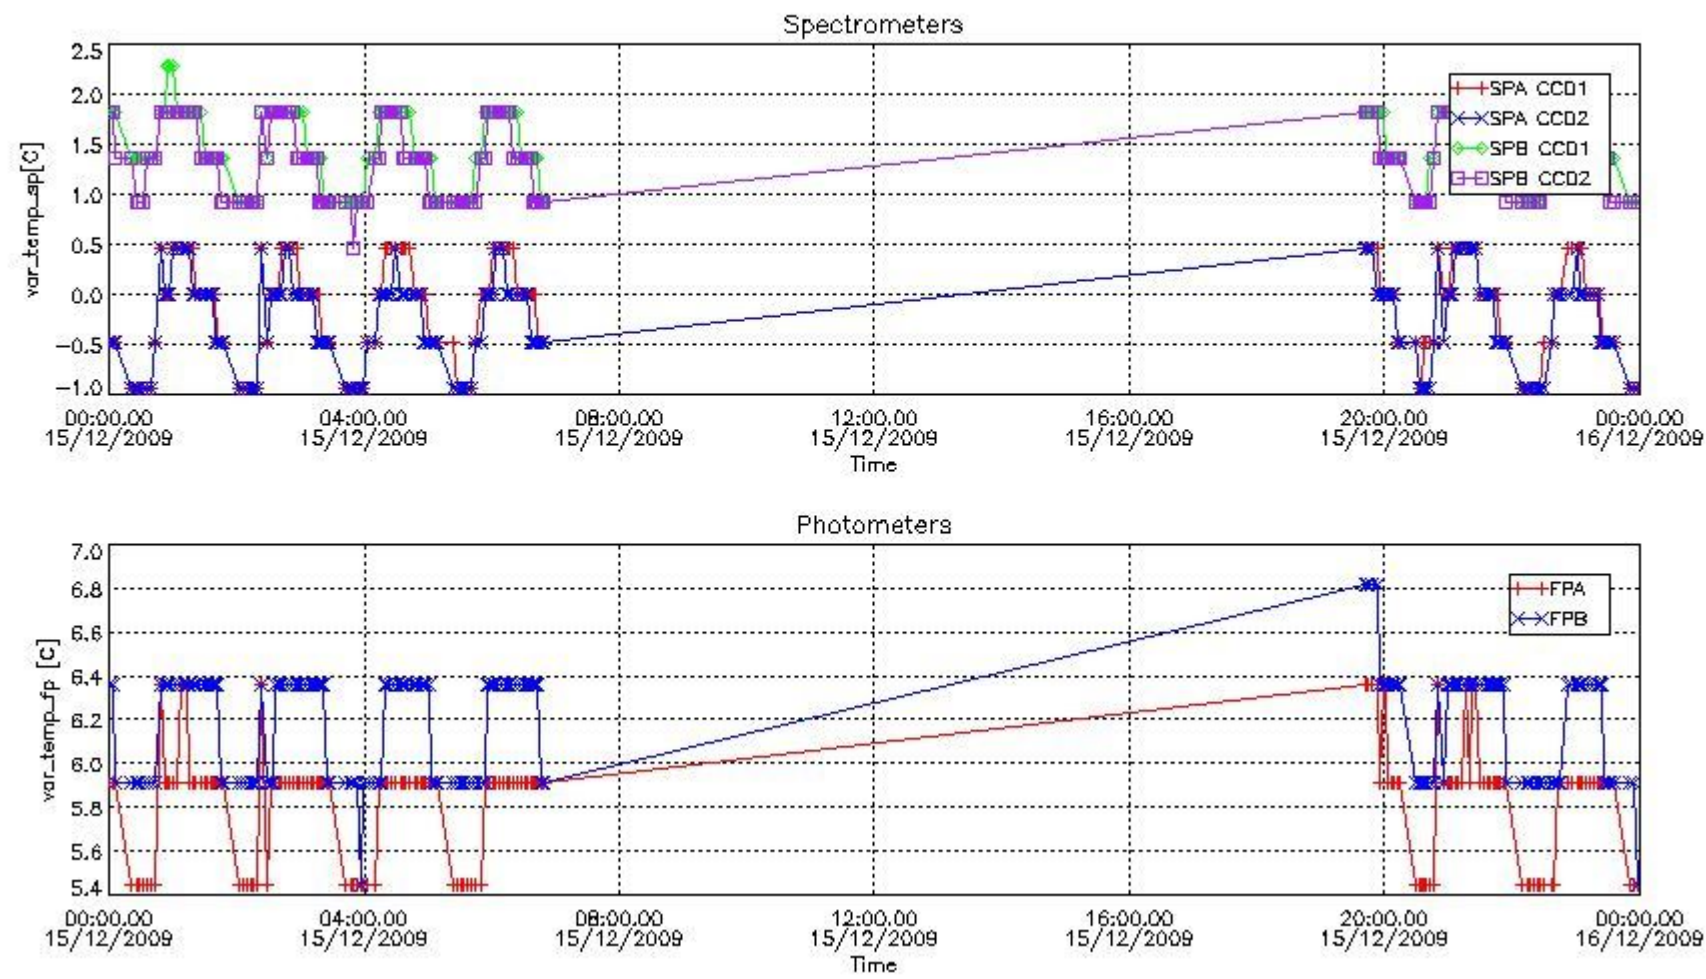

3. Plot of GOMOS spectrometers and photometers temperatures from level 1b data

4. Overview of dark signal processing per product

The Dark Charge (DC) is a temperature-dependant signal added to the useful measurements and it is therefore subtracted from them during the processing. There are two phenomena that produce a continuous increase of the DC: the "hot pixels" (a pixel is "hot" when its DC exceeds by a significant amount its value measured on ground at the same temperature) and the "Random Telegraphic Signal" (abrupt change positive or negative of the CCD pixel signal, random in time, affecting only the DC part of the signal and not the photon generated signal).

In this section a list of products that did not use the Dark Sky Area (DSA) observation for the DC computation is given. It is also provided the mean DC plot per product for dark limb products with no error flag set.

4.1 These products did not use the DSA observation for DC computation:

Product name	DC information
GOM_TRA_1PNPDE20091215_194205_000000552085_00114_40749_8507.N1	DC map used
GOM_TRA_1PNPDE20091215_194449_000000552085_00114_40749_8508.N1	DC map used
GOM_TRA_1PNPDE20091215_194804_000000552085_00114_40749_8509.N1	DC map used
GOM_TRA_1PNPDE20091215_195239_000000542085_00114_40749_8510.N1	DC map used
GOM_TRA_1PNPDE20091215_195612_000000552085_00114_40749_8511.N1	DC map used
GOM_TRA_1PNPDE20091215_195828_000000472085_00114_40749_8512.N1	DC map used
GOM_TRA_1PNPDE20091215_200138_000000672085_00114_40749_8513.N1	DC map used
GOM_TRA_1PNPDE20091215_200332_000000472085_00114_40749_8514.N1	DC map used
GOM_TRA_1PNPDE20091215_200548_000000452085_00114_40749_8515.N1	DC map used
GOM_TRA_1PNPDE20091215_200751_000000452085_00114_40749_8516.N1	DC map used
GOM_TRA_1PNPDE20091215_201128_000000452085_00114_40749_8517.N1	DC map used
GOM_TRA_1PNPDE20091215_201338_000000442085_00114_40749_8518.N1	DC map used