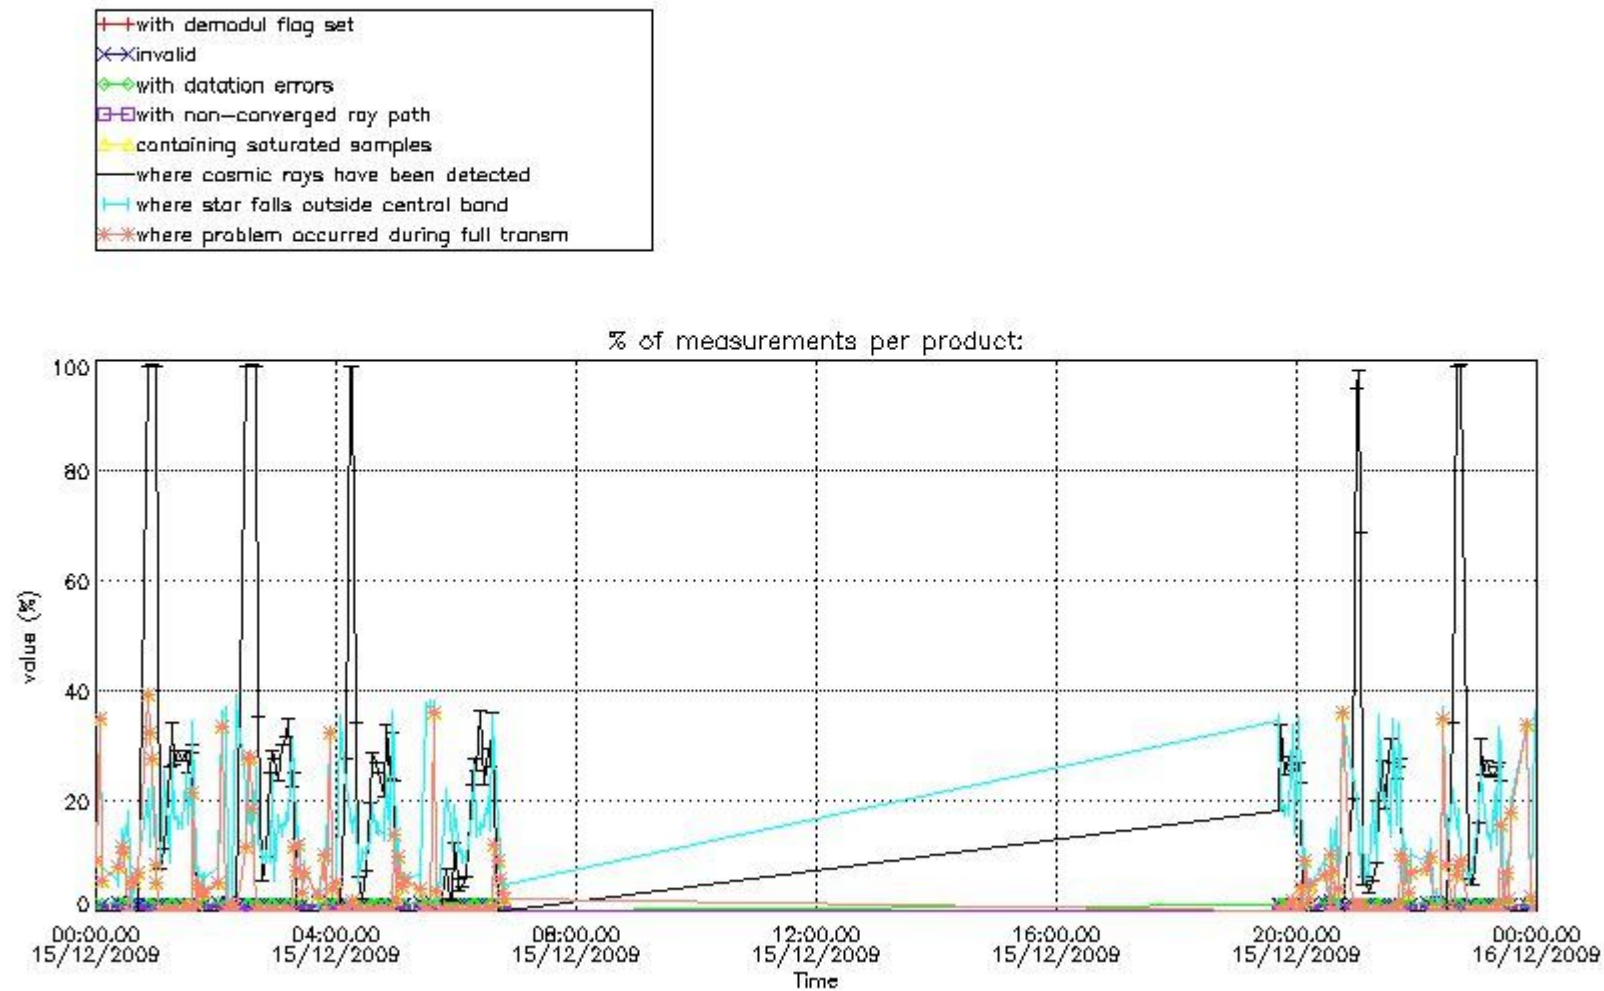

5. Demodulation flag and quality information monitoring

In this section it is presented the modulation information extracted from the pcd (product confidence data) at measurement level and information extracted from the Quality Summary dataset. Only products without errors (error flag in the MPH set to "0") are used.

5.1 Percentage of products during reporting period with:

At least one measurement with demodulation flag set:	48.0663 %
Reference spectrum computed from DB:	0.00000 %
Reference spectrum with small number of measurements:	0.00000 %
SATU data not used:	0.00000 %

5.2 Plot quality information per product (time dependant)

5.3 Plot quality information per product (world map)