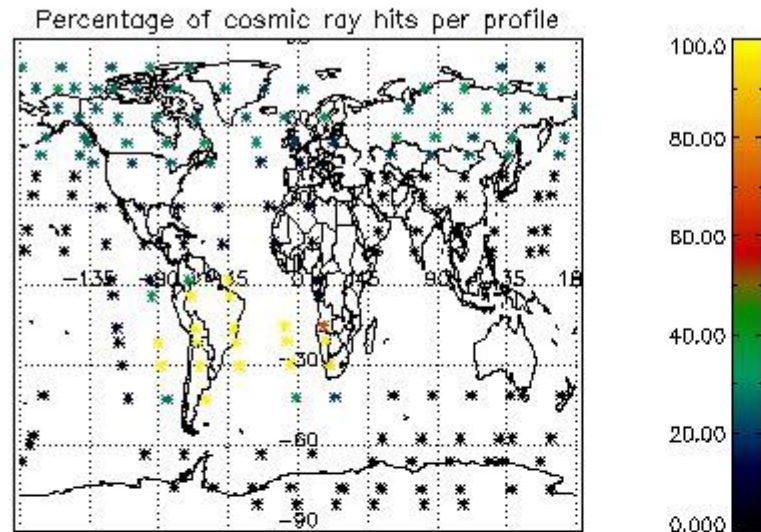

6. Statistics and plot of tangent altitude of the last measurement (DARK & BRIGHT products without errors)

6.1 Statistics on tangent altitude lost:

Statistics	DARK	BRIGHT	TWILIGHT
Mean:	14.896	16.929	12.703
St. deviation:	4.1063	6.7031	1.0814
Maximum:	20.591	27.090	13.544
Minimum:	3.4961	3.5543	11.118
Number of data:	55.000	74.000	4.0000

6.2 Plot for DARK limb products