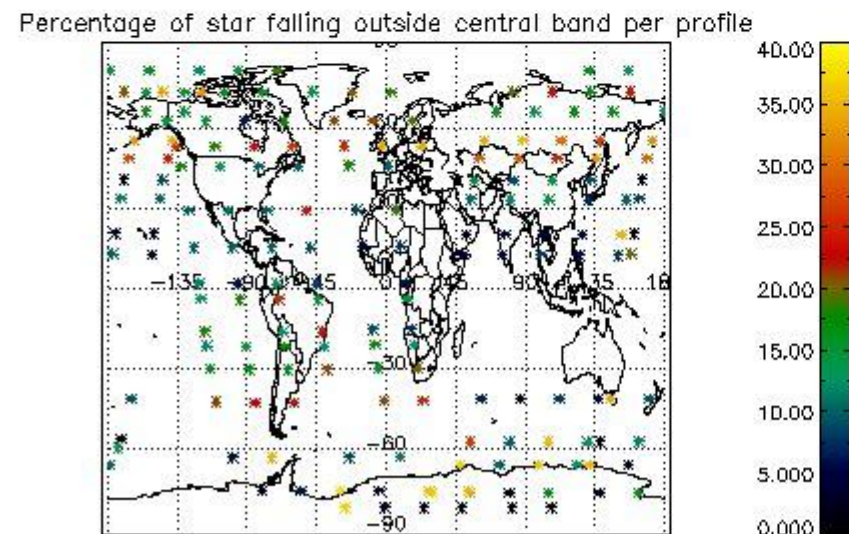

6. Statistics and plot of tangent altitude of the last measurement (DARK & BRIGHT products without errors)

6.1 Statistics on tangent altitude lost:

Statistics	DARK	BRIGHT	TWILIGHT
Mean:	14.896	16.929	12.703
St. deviation:	4.1063	6.7031	1.0814
Maximum:	20.591	27.090	13.544
Minimum:	3.4961	3.5543	11.118
Number of data:	55.000	74.000	4.0000

6.2 Plot for DARK limb products