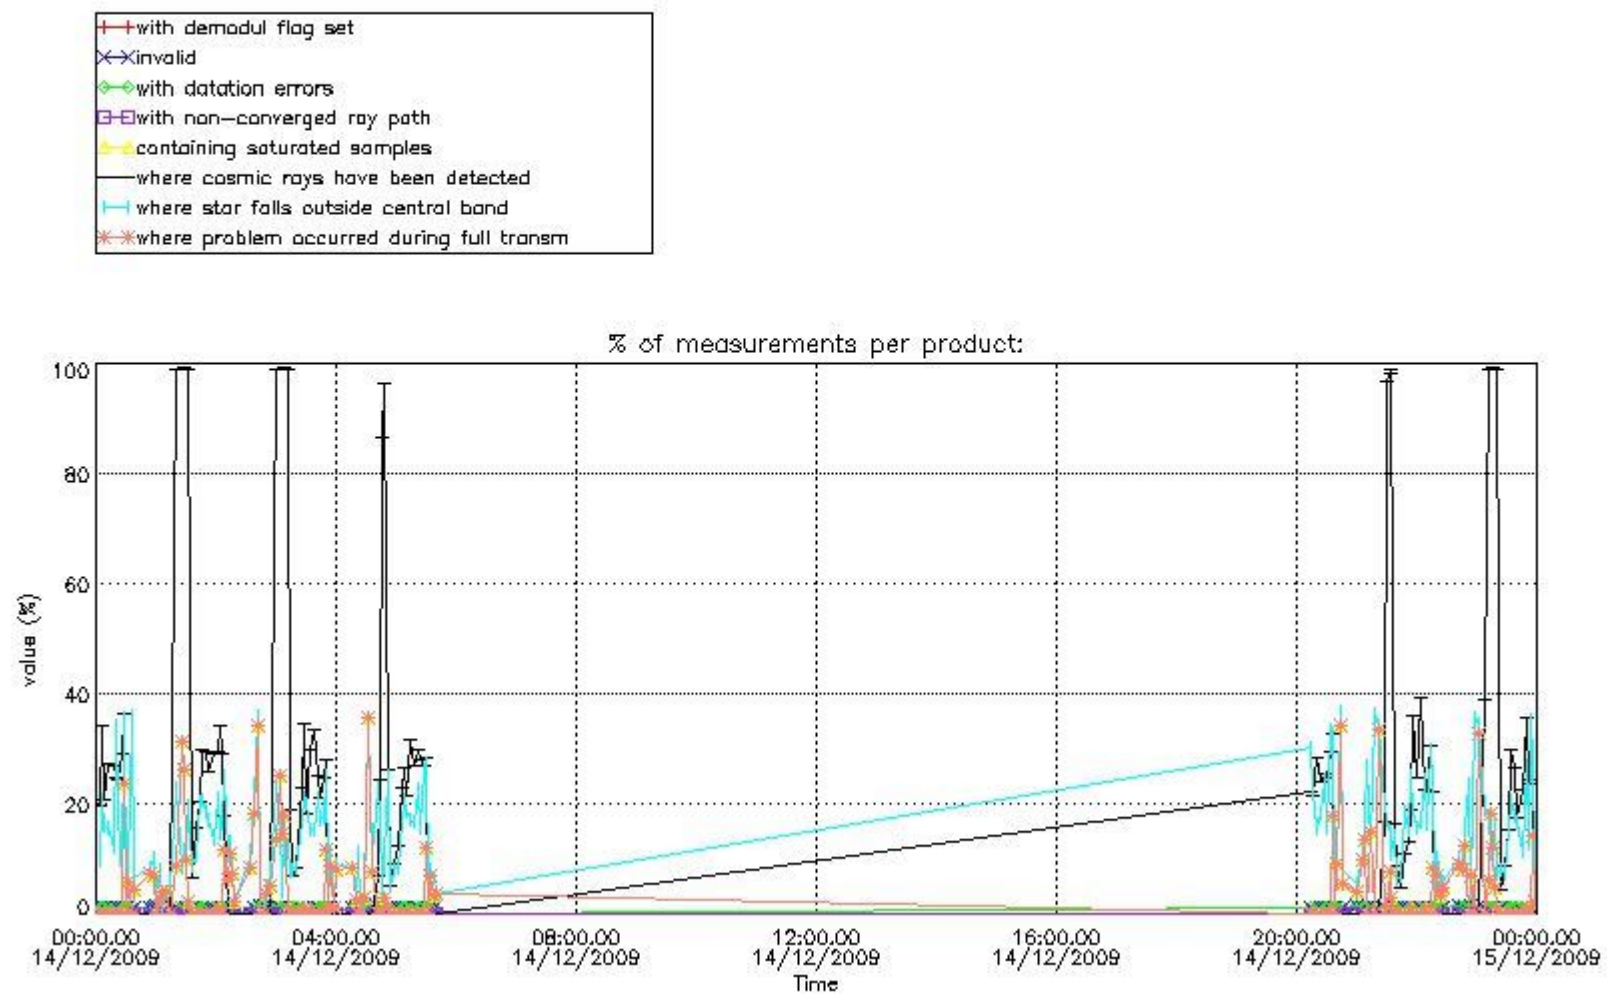

In this section it is presented the modulation information extracted from the pcd (product confidence data) at measurement level and information extracted from the Quality Summary dataset. Only products without errors (error flag in the MPH set to "0") are used.

5.1 Percentage of products during reporting period with:

At least one measurement with demodulation flag set:	53.4161 %
Reference spectrum computed from DB:	0.00000 %
Reference spectrum with small number of measurements:	0.00000 %
SATU data not used:	0.00000 %

5.2 Plot quality information per product (time dependant)

5.3 Plot quality information per product (world map)