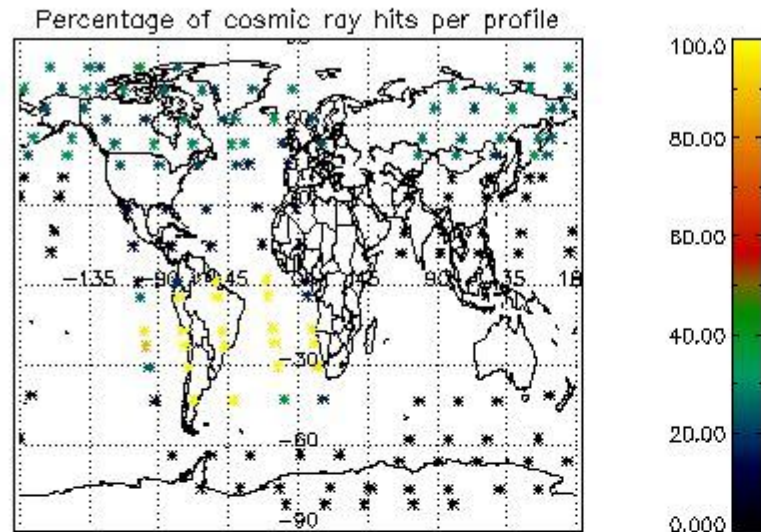

6. Statistics and plot of tangent altitude of the last measurement (DARK & BRIGHT products without errors)

6.1 Statistics on tangent altitude lost:

Statistics	DARK	BRIGHT	TWILIGHT
Mean:	15.673	17.573	13.086
St. deviation:	3.8467	6.3268	0.60123
Maximum:	22.204	26.885	13.882
Minimum:	5.8900	3.7631	12.432
Number of data:	50.000	60.000	4.0000

6.2 Plot for DARK limb products