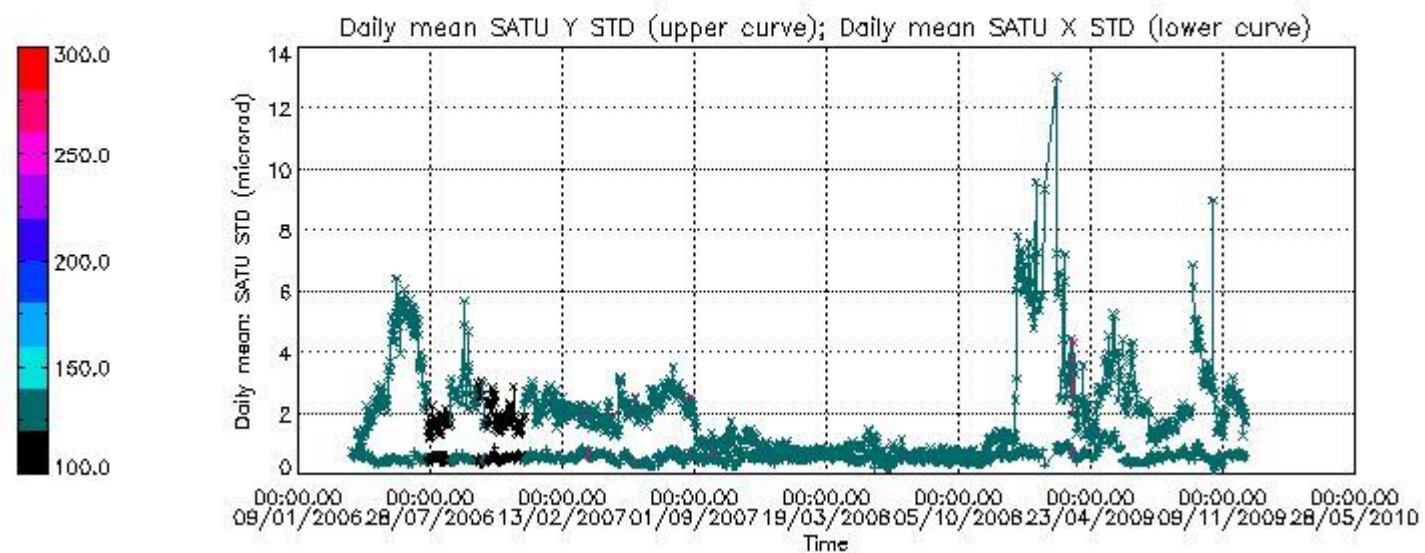

Number of data:	51850.	51850.	60350.	60350.

7.2.2 Trend of daily SATU NEA St. deviation since 1st April 2006 (dark limb)

The long term trend of the SATU 'X' and 'Y' standard deviations should be constant during the whole mission.

The colorbar represents the start tangent altitude (km) of the occultations.

Upper curve: STD of SATU Y axis

Lower curve: STD of SATU X axis

8. Auxiliary Data Files used for the production reported in section 2.4

The number reported in the third column indicates since which file (see list in section 2.4) the corresponding auxiliary file has been used. The fourth column is the date of those product files.

Type	Auxiliary Filename	Used since product	Used since product date
INST_PHYS_CHARACTERISTICS	GOM_INS_AXVIEC20091111_143220_20030716_120000_20500101_000000	1	14-DEC-2009 00:04:03
CALIBRATION_DATABASE	GOM_CAL_AXVIEC20091207_160509_20091205_000000_20500101_000000	1	14-DEC-2009 00:04:03
CALIBRATION_DATABASE	GOM_CAL_AXVIEC20091214_085046_20091212_000000_20500101_000000	98	14-DEC-2009 20:13:37
LEVEL-1B_PROC_CONFIG	GOM_PR1_AXVIEC20091111_145255_20020301_000000_20500101_000000	1	14-DEC-2009 00:04:03
STAR_CATALOGUE	GOM_CAT_AXVIEC20020121_161009_20020101_000000_20200101_000000	1	14-DEC-2009 00:04:03
STELLAR_SPECTRA_DATABANK	GOM_STS_AXVIEC20091111_151504_20020101_160000_20500101_000000	1	14-DEC-2009 00:04:03
ECMWF_FILE	AUX_ECF_AXNECM20091213_064111_20091213_210000_20091214_090000	1	14-DEC-2009 00:04:03
ECMWF_FILE	AUX_ECA_AXNECM20091214_062112_20091213_210000_20091214_090000	43	14-DEC-2009 02:38:32
ECMWF_FILE	AUX_ECF_AXNECM20091214_064112_20091214_150000_20091215_030000	98	14-DEC-2009 20:13:37
ECMWF_FILE	AUX_ECF_AXNECM20091214_064113_20091214_210000_20091215_090000	117	14-DEC-2009 21:27:14
OPTIONAL_ECMWF_FILE	MISSING	1	14-DEC-2009 00:04:03
ORBIT_DATA_FILE	DOR_NAV_OPNPDE20091213_233739_000057382085_00087_40722_9353.N1	1	14-DEC-2009 00:04:03
ORBIT_DATA_FILE	DOR_NAV_OPNPDE20091214_011836_000041442085_00088_40723_9354.N1	22	14-DEC-2009 01:19:54
ORBIT_DATA_FILE	DOR_NAV_OPNPDE20091214_023259_000054192085_00089_40724_9355.N1	43	14-DEC-2009 02:38:32
ORBIT_DATA_FILE	DOR_NAV_OPNPDE20091214_040837_000057382085_00090_40725_9356.N1	70	14-DEC-2009 04:15:02
ORBIT_DATA_FILE	DOR_NAV_OPNPDE20091214_201018_000041442085_00100_40735_9357.N1	98	14-DEC-2009 20:13:37
ORBIT_DATA_FILE	DOR_NAV_OPNPDE20091214_212441_000057382085_00100_40735_9358.N1	117	14-DEC-2009 21:27:14
ORBIT_DATA_FILE	DOR_NAV_OPNPDE20091214_230538_000057382085_00101_40736_9359.N1	146	14-DEC-2009 23:11:20