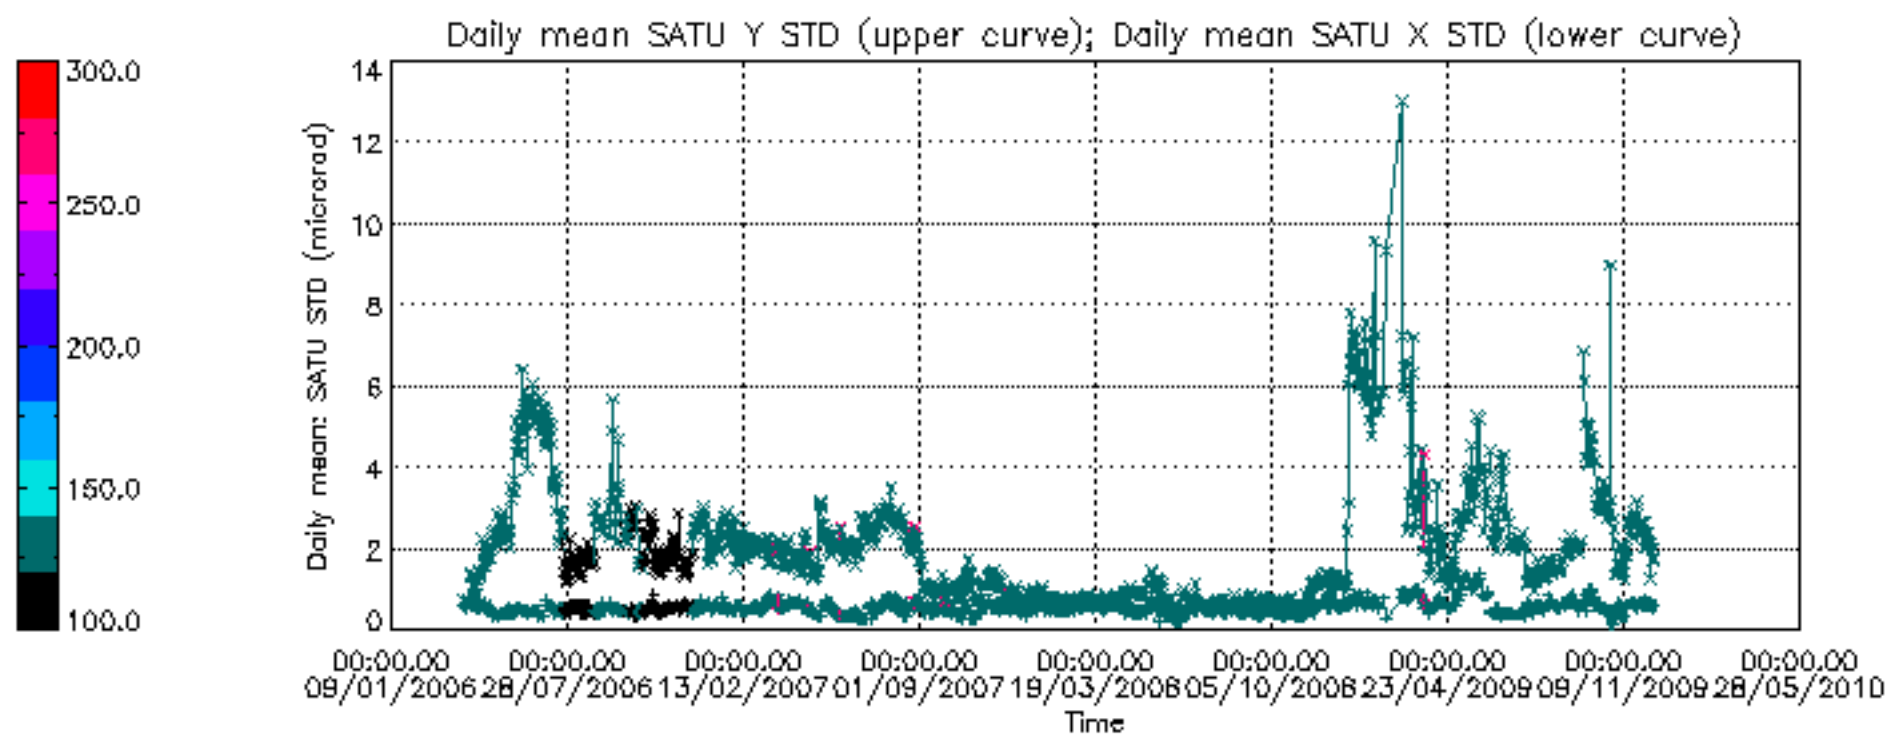

Tangent altitude at which the star is lost

Tangent altitude at which the star is lost

/nas3/ENVISAT/GOMOS/GOM_NL__0P/GOM_NL__0PNPDE20091201_013105_000044402084_00403_40537_9039.N1

1; -575.6; 01-DEC-2009 01:31:05; Dark ; 49.5; 100; 4Gam Crv ; 2.58; 13100;occ; 99; 0;40537
 2; -480.0; 01-DEC-2009 01:32:41; Dark ; 48.5; 171; 2Eps Crv ; 3.00; 4250;occ; 97; 0;40537
 3; 88.7; 01-DEC-2009 01:42:10; Dark ; 48.5; 113; Mu Vel ; 2.69; 5000;occ; 97; 0;40538
 4; 407.7; 01-DEC-2009 01:47:29; Dark ; 59.5; 0; ; 0.00; 0;occ; 119; 0;40538
 5; 605.8; 01-DEC-2009 01:50:47; Dark ; 49.0; 34; Gam2Vel ; 1.79; 23000;occ; 98; 0;40538
 6; 711.5; 01-DEC-2009 01:52:32; Dark ; 57.0; 70; Zet Pup ; 2.25; 39000;occ; 114; 0;40538
 7; 919.9; 01-DEC-2009 01:56:01; Dark ; 62.0; 117; Pi Pup ; 2.71; 3800;occ; 124; 0;40538
 8; 1147.6; 01-DEC-2009 01:59:49; Dark ; 69.0; 23; 21Eps CMa ; 1.50; 26000;occ; 138; 0;40538
 9; 1535.7; 01-DEC-2009 02:06:17; Dark ; 55.0; 101; 11Alp Lep ; 2.58; 7000;occ; 110; 0;40538
 10; 1752.0; 01-DEC-2009 02:09:53; Dark ; 56.5; 7; 19Bet Ori ; 0.10; 14000;occ; 113; 0;40538
 11; 1933.1; 01-DEC-2009 02:12:54; Dark ; 62.5; 30; 46Eps Ori ; 1.69; 30000;occ; 125; 0;40538
 12; 2096.1; 01-DEC-2009 02:15:37; Dark ; 66.0; 27; 24Gam Ori ; 1.64; 26000;occ; 132; 0;40538
 13; 2231.9; 01-DEC-2009 02:17:53; Bright; 50.0; 13; 87Alp Tau ; 0.87; 3800;occ; 100; 0;40538
 14; 2328.4; 01-DEC-2009 02:19:29; Bright; 39.0; 146; 25Eta Tau ; 2.87; 15200;occ; 78; 0;40538
 15; 2470.7; 01-DEC-2009 02:21:52; Bright; 39.5; 150; 44Zet Per ; 2.89; 28000;occ; 79; 0;40538
 16; 2616.0; 01-DEC-2009 02:24:17; Bright; 39.5; 149; 45Eps Per ; 2.89; 30000;occ; 79; 0;40538
 17; 2847.4; 01-DEC-2009 02:28:08; Bright; 47.5; 6; 13Alp Aur ; 0.08; 3400;occ; 95; 0;40538
 18; 2957.0; 01-DEC-2009 02:29:58; Bright; 51.0; 42; 34Bet Aur ; 1.90; 10200;occ; 102; 0;40538
 19; 3821.0; 01-DEC-2009 02:44:22; Bright; 44.0; 36; 50Alp UMa ; 1.80; 6300;occ; 88; 0;40538