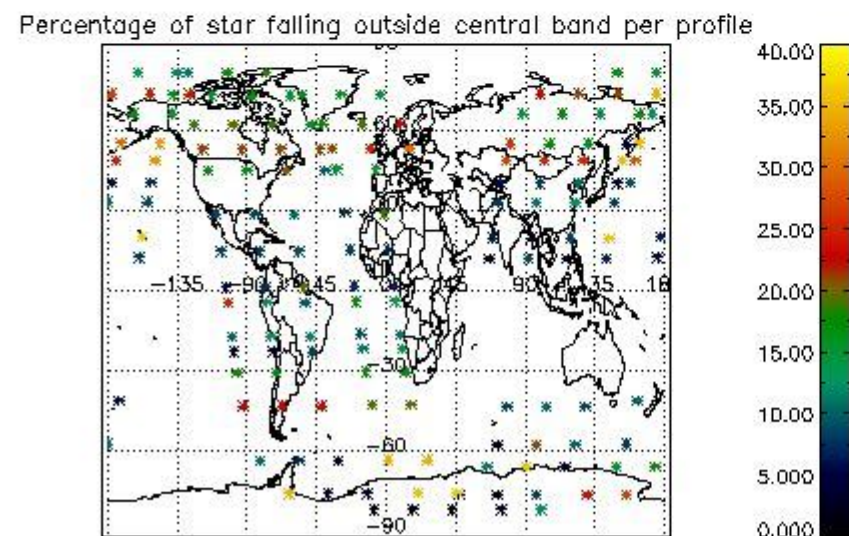

6. Statistics and plot of tangent altitude of the last measurement (DARK & BRIGHT products without errors)

6.1 Statistics on tangent altitude lost:

Statistics	DARK	BRIGHT	TWILIGHT
Mean:	15.673	17.573	13.086
St. deviation:	3.8467	6.3268	0.60123
Maximum:	22.204	26.885	13.882
Minimum:	5.8900	3.7631	12.432
Number of data:	50.000	60.000	4.0000

6.2 Plot for DARK limb products