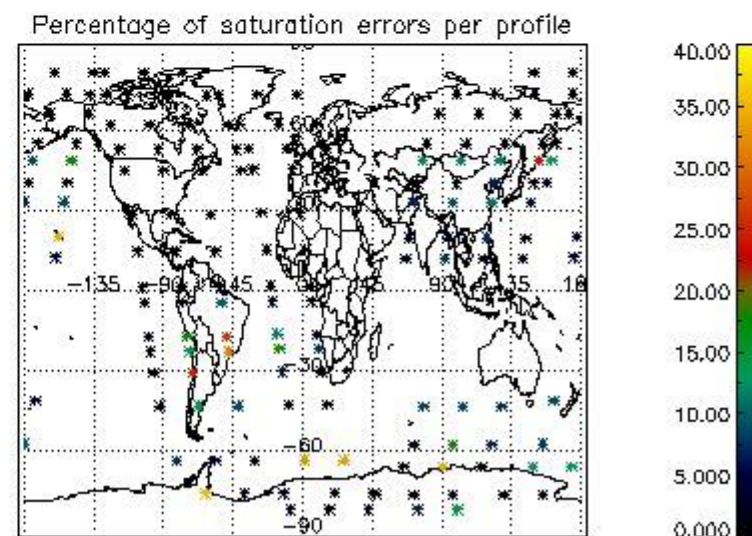

6. Statistics and plot of tangent altitude of the last measurement (DARK & BRIGHT products without errors)

6.1 Statistics on tangent altitude lost:

Statistics	DARK	BRIGHT	TWILIGHT
Mean:	15.673	17.573	13.086
St. deviation:	3.8467	6.3268	0.60123
Maximum:	22.204	26.885	13.882
Minimum:	5.8900	3.7631	12.432
Number of data:	50.000	60.000	4.0000

6.2 Plot for DARK limb products