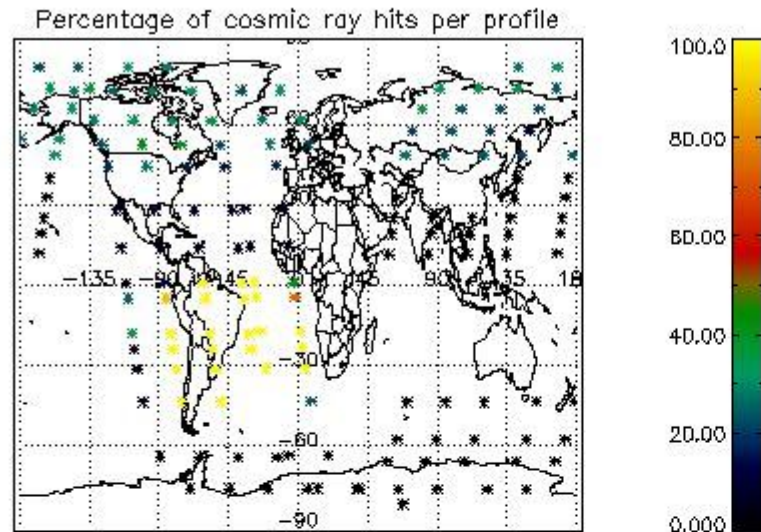

6. Statistics and plot of tangent altitude of the last measurement (DARK & BRIGHT products without errors)

6.1 Statistics on tangent altitude lost:

Statistics	DARK	BRIGHT	TWILIGHT
Mean:	15.426	17.319	13.765
St. deviation:	4.1626	7.0298	1.8872
Maximum:	21.281	26.133	16.164
Minimum:	3.7639	3.5306	12.078
Number of data:	52.000	58.000	5.0000

6.2 Plot for DARK limb products