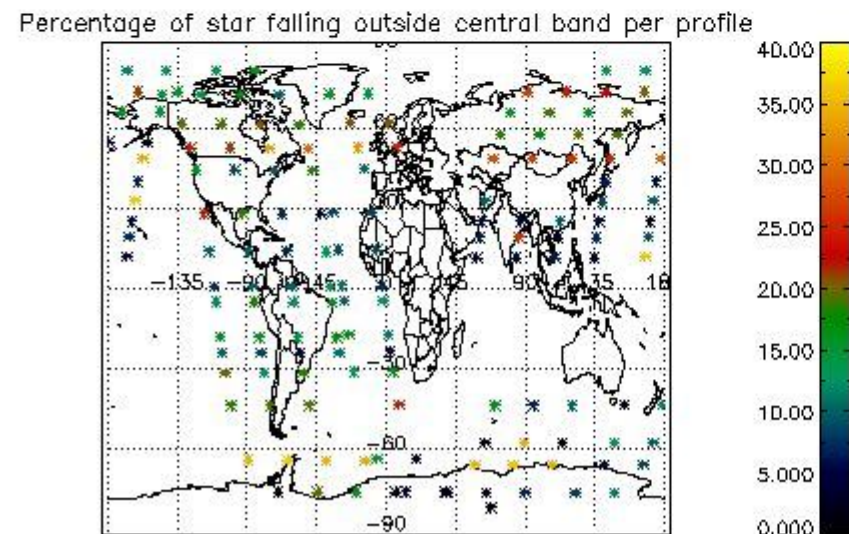

6. Statistics and plot of tangent altitude of the last measurement (DARK & BRIGHT products without errors)

6.1 Statistics on tangent altitude lost:

Statistics	DARK	BRIGHT	TWILIGHT
Mean:	15.426	17.319	13.765
St. deviation:	4.1626	7.0298	1.8872
Maximum:	21.281	26.133	16.164
Minimum:	3.7639	3.5306	12.078
Number of data:	52.000	58.000	5.0000

6.2 Plot for DARK limb products