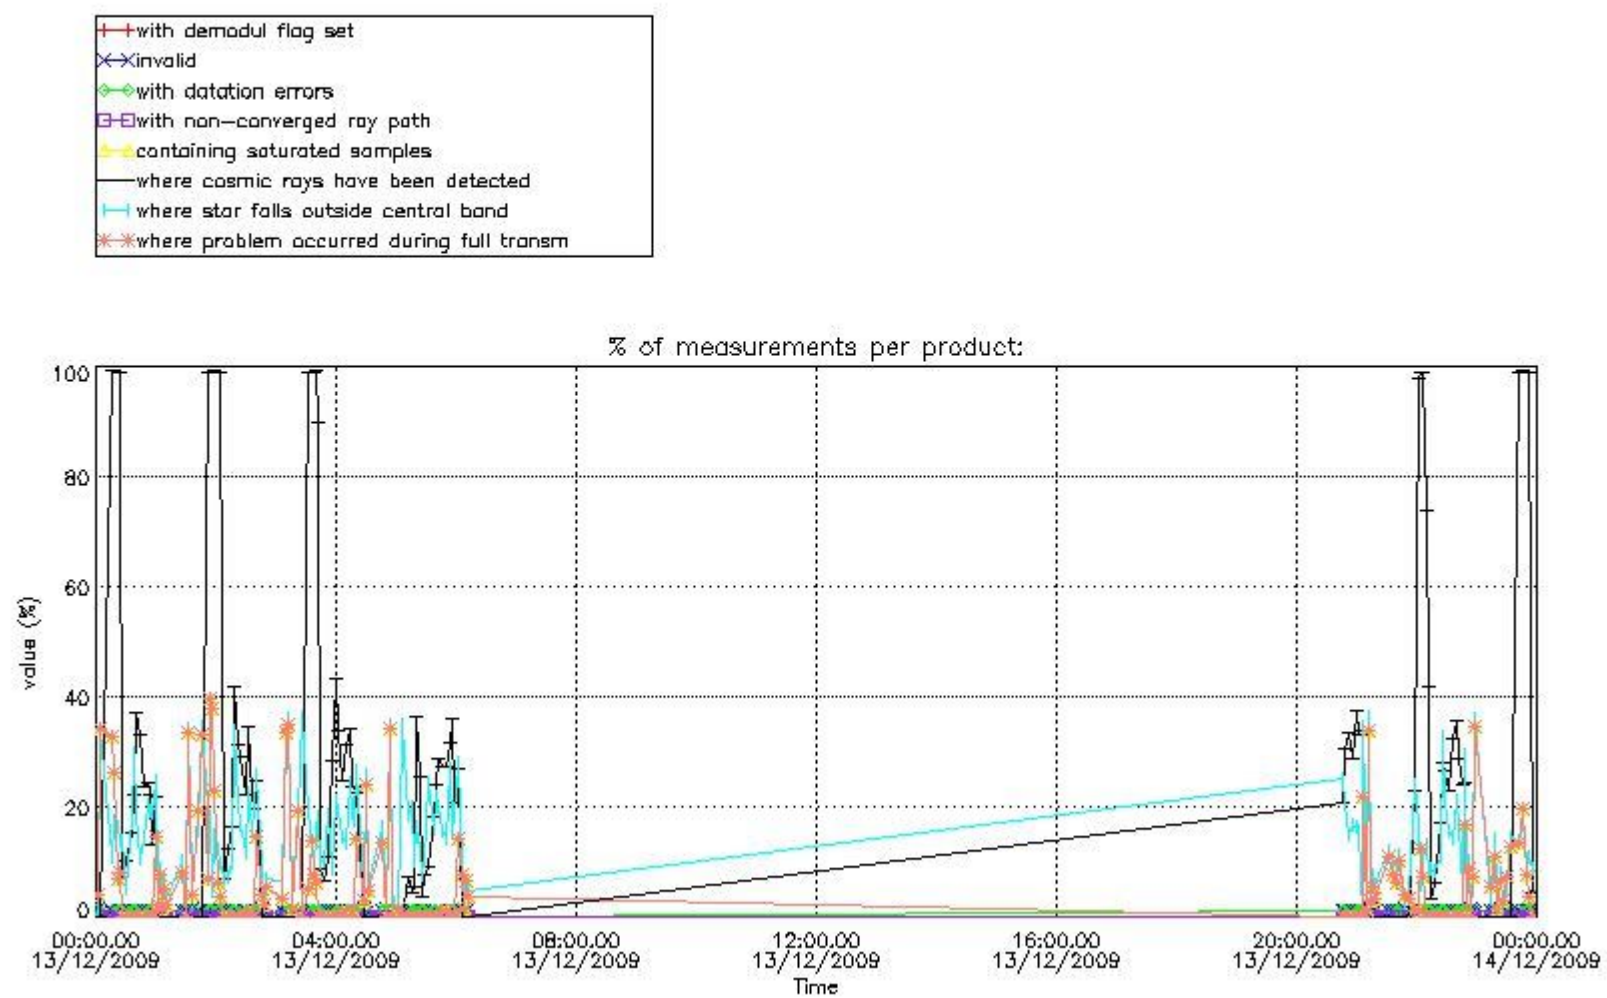

In this section it is presented the modulation information extracted from the pcd (product confidence data) at measurement level and information extracted from the Quality Summary dataset. Only products without errors (error flag in the MPH set to "0") are used.

5.1 Percentage of products during reporting period with:

At least one measurement with demodulation flag set:	54.8387 %
Reference spectrum computed from DB:	0.00000 %
Reference spectrum with small number of measurements:	0.00000 %
SATU data not used:	0.00000 %

5.2 Plot quality information per product (time dependant)

5.3 Plot quality information per product (world map)