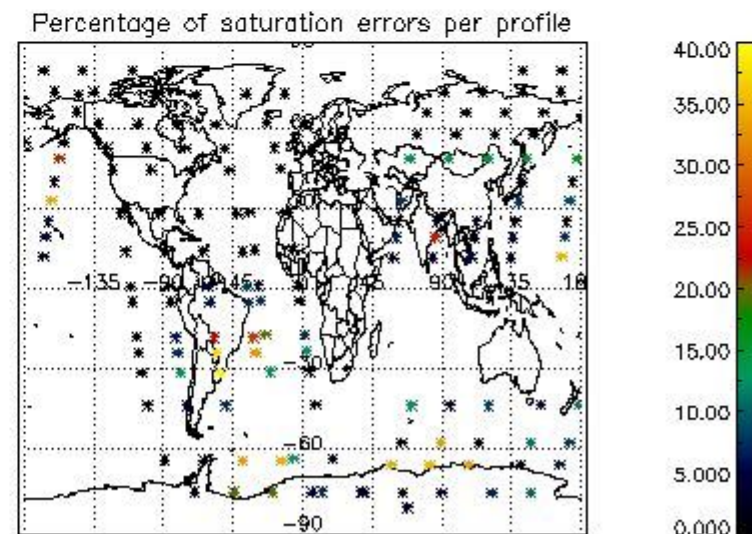

6. Statistics and plot of tangent altitude of the last measurement (DARK & BRIGHT products without errors)

6.1 Statistics on tangent altitude lost:

Statistics	DARK	BRIGHT	TWILIGHT
Mean:	15.426	17.319	13.765
St. deviation:	4.1626	7.0298	1.8872
Maximum:	21.281	26.133	16.164
Minimum:	3.7639	3.5306	12.078
Number of data:	52.000	58.000	5.0000

6.2 Plot for DARK limb products