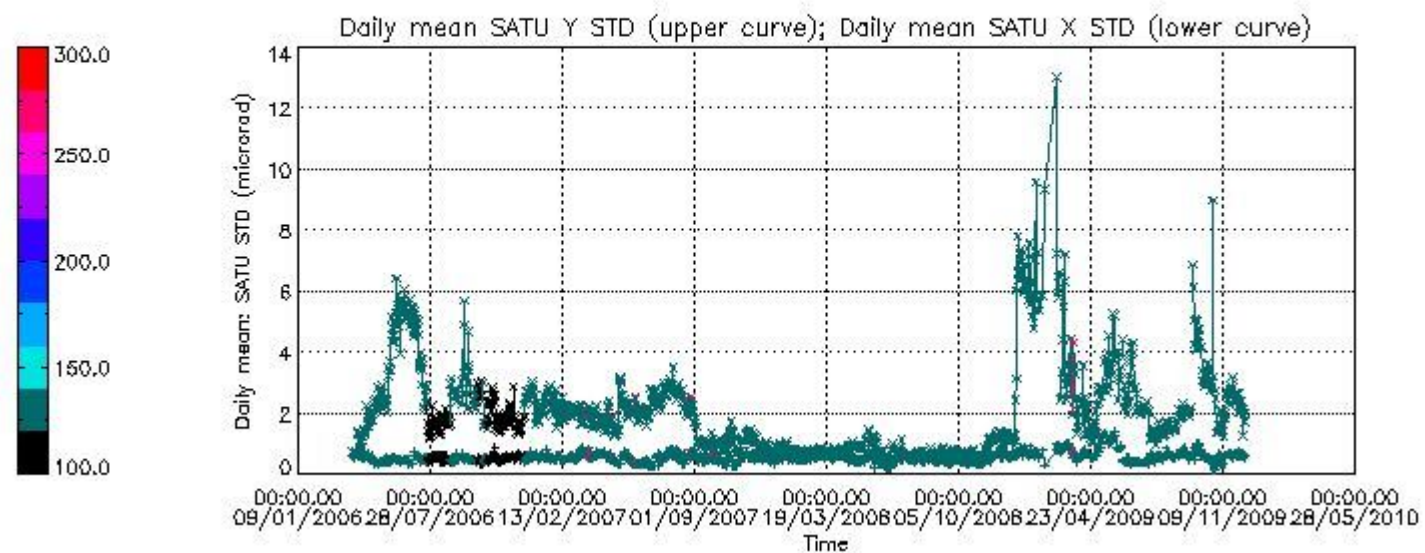

Number of data:	53800.	53800.	58300.	58300.

7.2.2 Trend of daily SATU NEA St. deviation since 1st April 2006 (dark limb)

The long term trend of the SATU 'X' and 'Y' standard deviations should be constant during the whole mission.

The colorbar represents the start tangent altitude (km) of the occultations.

Upper curve: STD of SATU Y axis

Lower curve: STD of SATU X axis

8. Auxiliary Data Files used for the production reported in section 2.4

The number reported in the third column indicates since which file (see list in section 2.4) the corresponding auxiliary file has been used. The fourth column is the date of those product files.

Type	Auxiliary Filename	Used since product	Used since product date
INST_PHYS_CHARACTERISTICS	GOM_INS_AXVIEC20091111_143220_20030716_120000_20500101_000000	1	13-DEC-2009 00:01:06
CALIBRATION_DATABASE	GOM_CAL_AXVIEC20091207_160509_20091205_000000_20500101_000000	1	13-DEC-2009 00:01:06
LEVEL-1B_PROC_CONFIG	GOM_PR1_AXVIEC20091111_145255_20020301_000000_20500101_000000	1	13-DEC-2009 00:01:06
STAR_CATALOGUE	GOM_CAT_AXVIEC20020121_161009_20020101_000000_20200101_000000	1	13-DEC-2009 00:01:06
STELLAR_SPECTRA_DATABANK	GOM_STS_AXVIEC20091111_151504_20020101_160000_20500101_000000	1	13-DEC-2009 00:01:06
ECMWF_FILE	AUX_ECA_AXNECM20091213_062111_20091212_210000_20091213_090000	1	13-DEC-2009 00:01:06
ECMWF_FILE	AUX_ECA_AXNECM20091213_180110_20091213_030000_20091213_150000	50	13-DEC-2009 03:06:10
ECMWF_FILE	AUX_ECF_AXNECM20091213_064111_20091213_150000_20091214_030000	103	13-DEC-2009 20:45:08
ECMWF_FILE	AUX_ECF_AXNECM20091213_064111_20091213_210000_20091214_090000	122	13-DEC-2009 21:58:41
OPTIONAL_ECMWF_FILE	MISSING	1	13-DEC-2009 00:01:06
ORBIT_DATA_FILE	AUX_FPO_AXVPDS20091213_010110_20091212_192117_20091222_204732	1	13-DEC-2009 00:01:06
ORBIT_DATA_FILE	DOR_NAV_OPNPDE20091213_000940_000054192085_00073_40708_9347.N1	3	13-DEC-2009 00:10:45
ORBIT_DATA_FILE	DOR_NAV_OPNPDE20091213_014518_000041442085_00074_40709_9348.N1	30	13-DEC-2009 01:51:22
ORBIT_DATA_FILE	DOR_NAV_OPNPDE20091213_025941_000057382085_00075_40710_9349.N1	50	13-DEC-2009 03:06:10
ORBIT_DATA_FILE	DOR_NAV_OPNPDE20091213_044038_000057382085_00076_40711_9350.N1	76	13-DEC-2009 04:46:46
ORBIT_DATA_FILE	DOR_NAV_OPNPDE20091213_204219_000041442085_00086_40721_9351.N1	103	13-DEC-2009 20:45:08
ORBIT_DATA_FILE	DOR_NAV_OPNPDE20091213_215642_000057382085_00086_40721_9352.N1	122	13-DEC-2009 21:58:41
ORBIT_DATA_FILE	DOR_NAV_OPNPDE20091213_233739_000057382085_00087_40722_9353.N1	151	13-DEC-2009 23:39:18