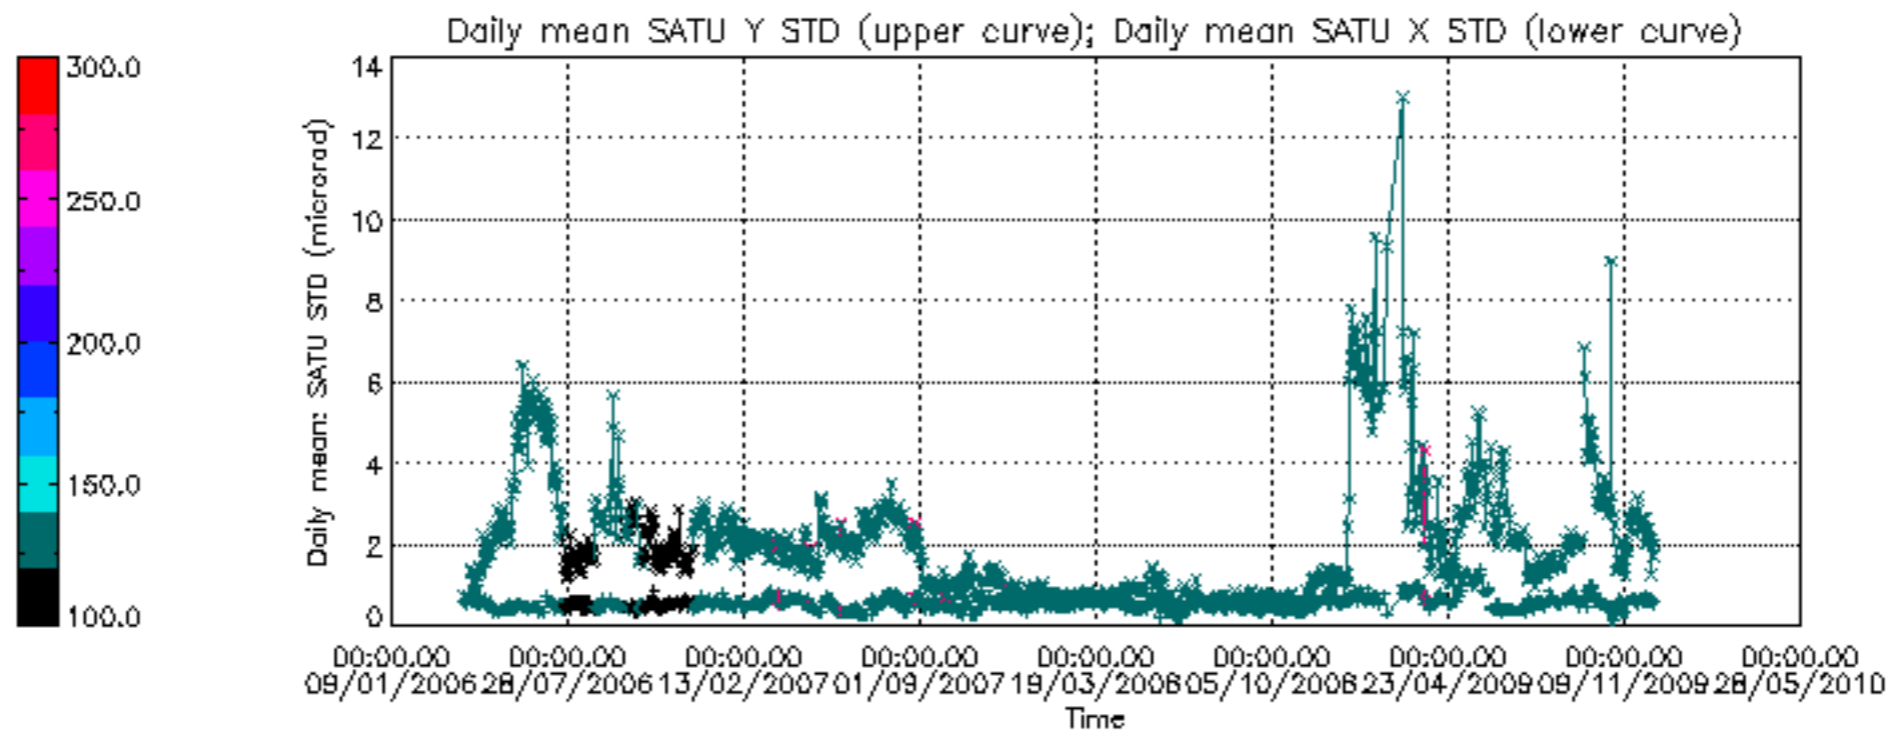

Tangent altitude at which the star is lost

Tangent altitude at which the star is lost

/nas3/ENVISAT/GOMOS/GOM_NL__0P/GOM_NL__0PNPDE20091201_013105_000044402084_00403_40537_9039.N1

1; -575.6; 01-DEC-2009 01:31:05; Dark ; 49.5; 100; 4Gam Crv ; 2.58; 13100;occ; 99; 0;40537
 2; -480.0; 01-DEC-2009 01:32:41; Dark ; 48.5; 171; 2Eps Crv ; 3.00; 4250;occ; 97; 0;40537
 3; 88.7; 01-DEC-2009 01:42:10; Dark ; 48.5; 113; Mu Vel ; 2.69; 5000;occ; 97; 0;40538
 4; 407.7; 01-DEC-2009 01:47:29; Dark ; 59.5; 0; ; 0.00; 0;occ; 119; 0;40538
 5; 605.8; 01-DEC-2009 01:50:47; Dark ; 49.0; 34; Gam2Vel ; 1.79; 23000;occ; 98; 0;40538
 6; 711.5; 01-DEC-2009 01:52:32; Dark ; 57.0; 70; Zet Pup ; 2.25; 39000;occ; 114; 0;40538
 7; 919.9; 01-DEC-2009 01:56:01; Dark ; 62.0; 117; Pi Pup ; 2.71; 3800;occ; 124; 0;40538
 8; 1147.6; 01-DEC-2009 01:59:49; Dark ; 69.0; 23; 21Eps CMa ; 1.50; 26000;occ; 138; 0;40538
 9; 1535.7; 01-DEC-2009 02:06:17; Dark ; 55.0; 101; 11Alp Lep ; 2.58; 7000;occ; 110; 0;40538
 10; 1752.0; 01-DEC-2009 02:09:53; Dark ; 56.5; 7; 19Bet Ori ; 0.10; 14000;occ; 113; 0;40538
 11; 1933.1; 01-DEC-2009 02:12:54; Dark ; 62.5; 30; 46Eps Ori ; 1.69; 30000;occ; 125; 0;40538
 12; 2096.1; 01-DEC-2009 02:15:37; Dark ; 66.0; 27; 24Gam Ori ; 1.64; 26000;occ; 132; 0;40538
 13; 2231.9; 01-DEC-2009 02:17:53; Bright; 50.0; 13; 87Alp Tau ; 0.87; 3800;occ; 100; 0;40538
 14; 2328.4; 01-DEC-2009 02:19:29; Bright; 39.0; 146; 25Eta Tau ; 2.87; 15200;occ; 78; 0;40538
 15; 2470.7; 01-DEC-2009 02:21:52; Bright; 39.5; 150; 44Zet Per ; 2.89; 28000;occ; 79; 0;40538
 16; 2616.0; 01-DEC-2009 02:24:17; Bright; 39.5; 149; 45Eps Per ; 2.89; 30000;occ; 79; 0;40538
 17; 2847.4; 01-DEC-2009 02:28:08; Bright; 47.5; 6; 13Alp Aur ; 0.08; 3400;occ; 95; 0;40538
 18; 2957.0; 01-DEC-2009 02:29:58; Bright; 51.0; 42; 34Bet Aur ; 1.90; 10200;occ; 102; 0;40538
 19; 3821.0; 01-DEC-2009 02:44:22; Bright; 44.0; 36; 50Alp UMa ; 1.80; 6300;occ; 88; 0;40538