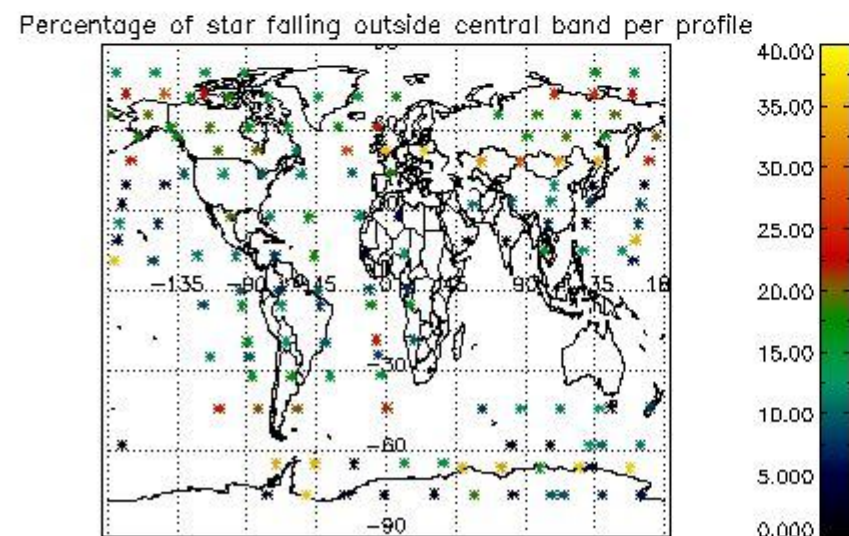

6. Statistics and plot of tangent altitude of the last measurement (DARK & BRIGHT products without errors)

6.1 Statistics on tangent altitude lost:

Statistics	DARK	BRIGHT	TWILIGHT
Mean:	15.656	17.986	13.542
St. deviation:	4.0979	7.4779	0.43238
Maximum:	22.479	45.684	14.138
Minimum:	3.1015	3.4605	13.113
Number of data:	48.000	59.000	4.0000

6.2 Plot for DARK limb products