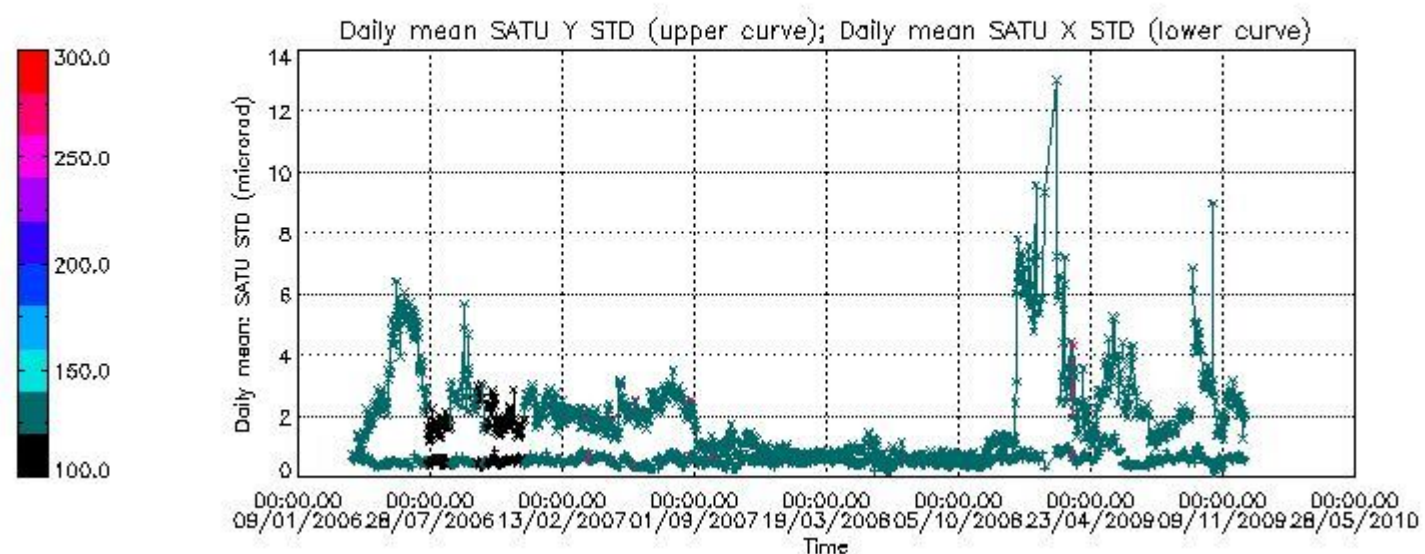

Number of data:	49000.	49000.	57850.	57850.

7.2.2 Trend of daily SATU NEA St. deviation since 1st April 2006 (dark limb)

The long term trend of the SATU 'X' and 'Y' standard deviations should be constant during the whole mission.

The colorbar represents the start tangent altitude (km) of the occultations.

Upper curve: STD of SATU Y axis

Lower curve: STD of SATU X axis

8. Auxiliary Data Files used for the production reported in section 2.4

The number reported in the third column indicates since which file (see list in section 2.4) the corresponding auxiliary file has been used. The fourth column is the date of those product files.

Type	Auxiliary Filename	Used since product	Used since product date
INST_PHYS_CHARACTERISTICS	GOM_INS_AXVIEC20091111_143220_20030716_120000_20500101_000000	1	12-DEC-2009 00:00:09
CALIBRATION_DATABASE	GOM_CAL_AXVIEC20091207_160509_20091205_000000_20500101_000000	1	12-DEC-2009 00:00:09
LEVEL-1B_PROC_CONFIG	GOM_PR1_AXVIEC20091111_145255_20020301_000000_20500101_000000	1	12-DEC-2009 00:00:09
STAR_CATALOGUE	GOM_CAT_AXVIEC20020121_161009_20020101_000000_20200101_000000	1	12-DEC-2009 00:00:09
STELLAR_SPECTRA_DATABANK	GOM_STS_AXVIEC20091111_151504_20020101_160000_20500101_000000	1	12-DEC-2009 00:00:09
ECMWF_FILE	AUX_ECF_AXNECM20091211_064109_20091211_210000_20091212_090000	1	12-DEC-2009 00:00:09
ECMWF_FILE	AUX_ECF_AXNECM20091211_182214_20091212_030000_20091212_150000	54	12-DEC-2009 03:37:54
ECMWF_FILE	AUX_ECA_AXNECM20091212_062109_20091211_210000_20091212_090000	79	12-DEC-2009 05:18:29
ECMWF_FILE	AUX_ECA_AXNECM20091213_062110_20091212_150000_20091213_030000	93	12-DEC-2009 19:36:03
ECMWF_FILE	AUX_ECA_AXNECM20091213_062111_20091212_210000_20091213_090000	129	12-DEC-2009 22:30:09
OPTIONAL_ECMWF_FILE	MISSING	1	12-DEC-2009 00:00:09
ORBIT_DATA_FILE	DOR_NAV_OPNPDE20091211_230044_000057382085_00058_40693_9339.N1	1	12-DEC-2009 00:00:09
ORBIT_DATA_FILE	DOR_NAV_OPNPDE20091212_004141_000054192085_00059_40694_9340.N1	8	12-DEC-2009 00:45:42
ORBIT_DATA_FILE	DOR_NAV_OPNPDE20091212_021719_000041442085_00060_40695_9341.N1	33	12-DEC-2009 02:22:50
ORBIT_DATA_FILE	AUX_FPO_AXVPDS20091212_010109_20091211_195253_20091221_211909	54	12-DEC-2009 03:37:54
ORBIT_DATA_FILE	DOR_NAV_OPNPDE20091212_051239_000057382085_00062_40697_9343.N1	79	12-DEC-2009 05:18:29
ORBIT_DATA_FILE	DOR_NAV_OPNPDE20091212_193323_000038252085_00071_40706_9344.N1	93	12-DEC-2009 19:36:03
ORBIT_DATA_FILE	DOR_NAV_OPNPDE20091212_204227_000060572085_00071_40706_9345.N1	103	12-DEC-2009 20:56:42
ORBIT_DATA_FILE	AUX_FPO_AXVPDS20091213_010110_20091212_192117_20091222_204732	129	12-DEC-2009 22:30:09