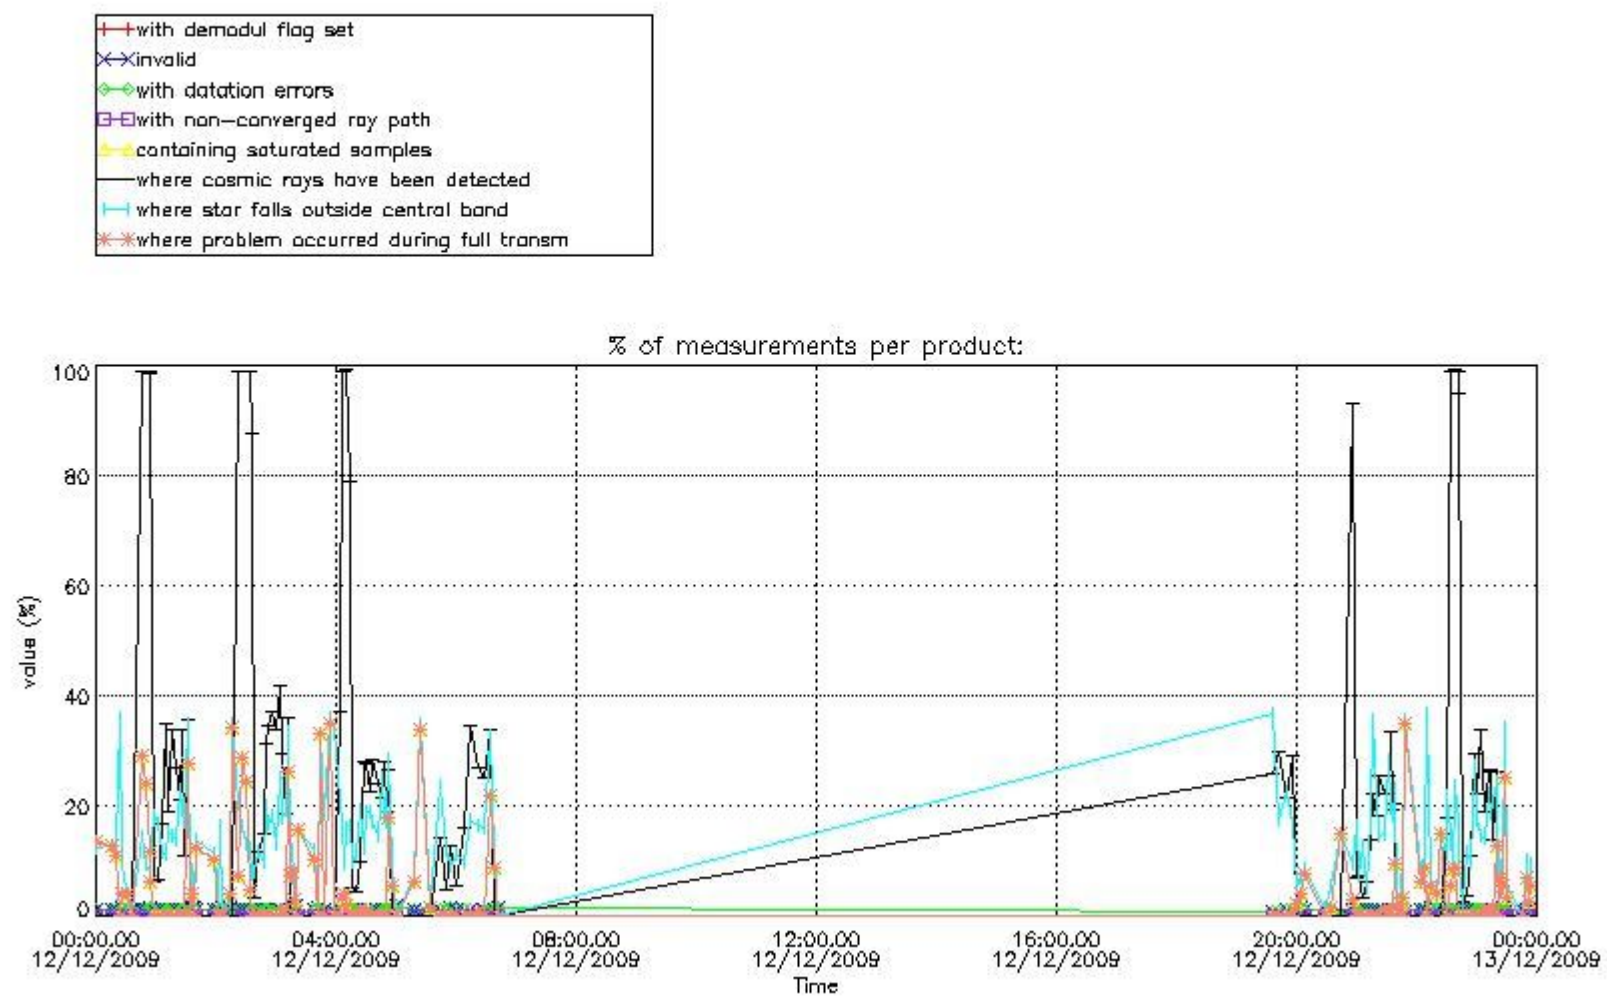

At least one measurement with demodulation flag set:	51.9481 %
Reference spectrum computed from DB:	0.00000 %
Reference spectrum with small number of measurements:	0.00000 %
SATU data not used:	0.00000 %

5.2 Plot quality information per product (time dependant)

5.3 Plot quality information per product (world map)