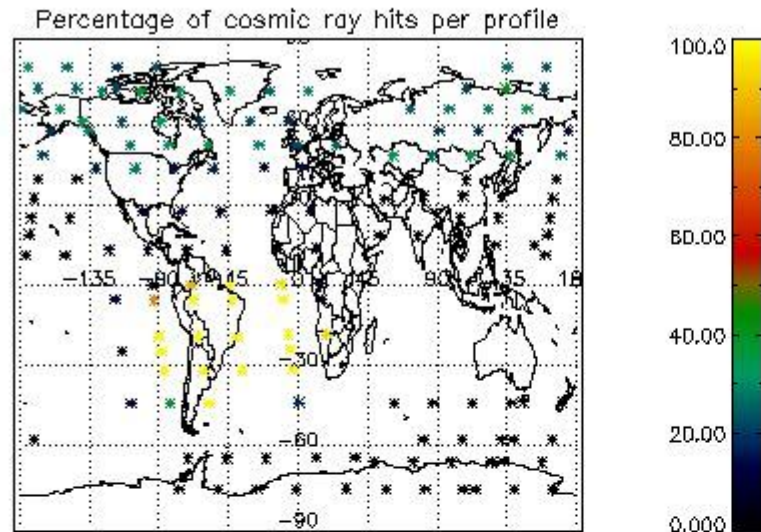

6. Statistics and plot of tangent altitude of the last measurement (DARK & BRIGHT products without errors)

6.1 Statistics on tangent altitude lost:

Statistics	DARK	BRIGHT	TWILIGHT
Mean:	15.656	17.986	13.542
St. deviation:	4.0979	7.4779	0.43238
Maximum:	22.479	45.684	14.138
Minimum:	3.1015	3.4605	13.113
Number of data:	48.000	59.000	4.0000

6.2 Plot for DARK limb products