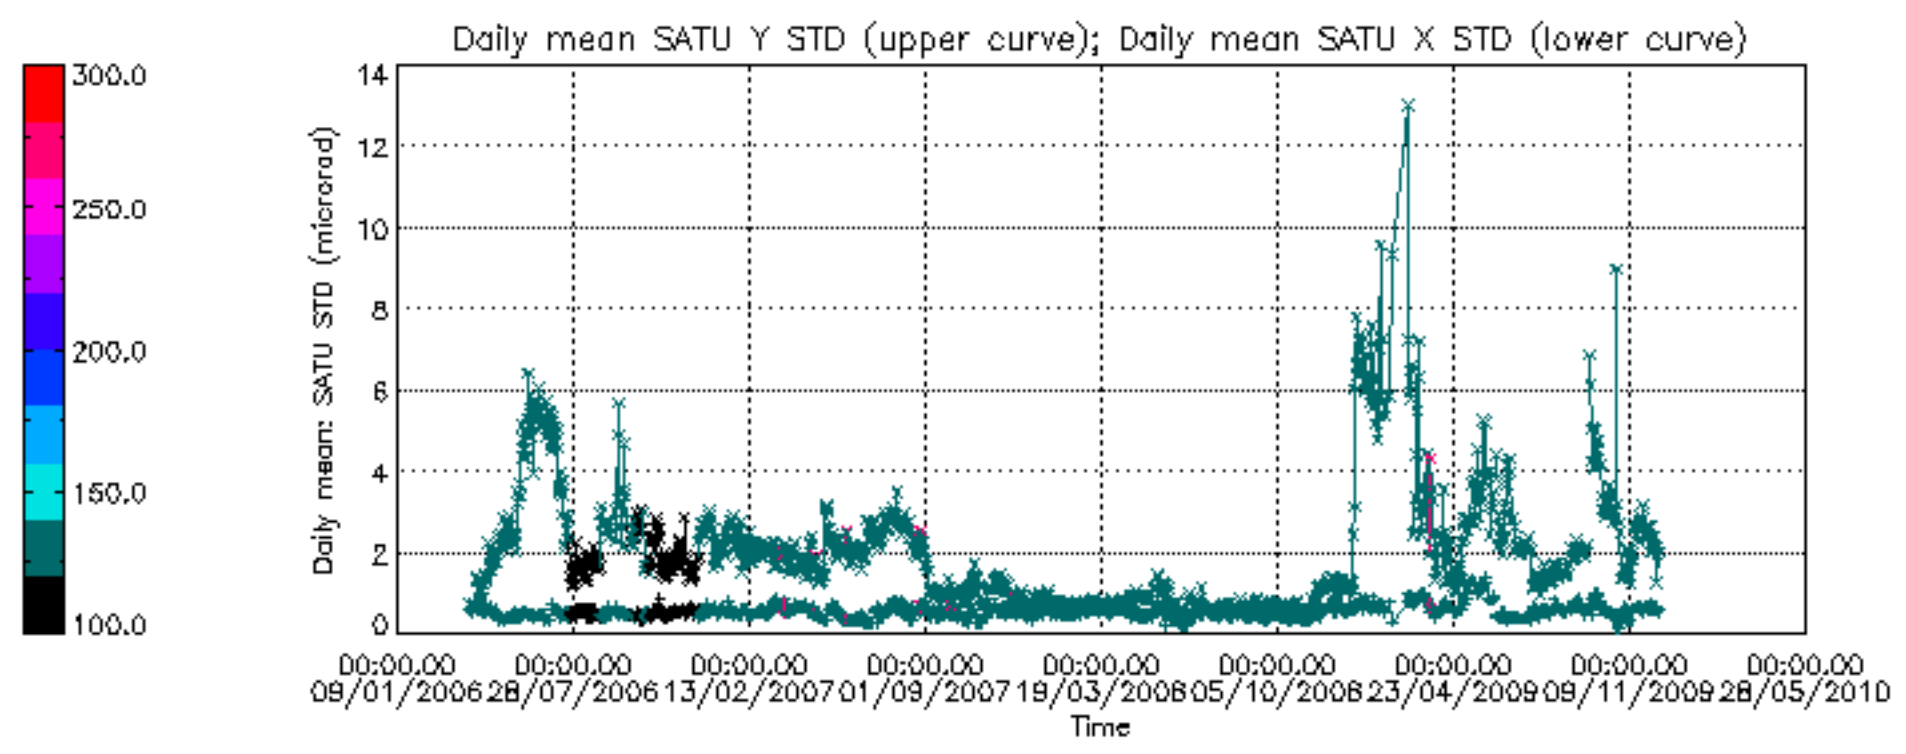

Tangent altitude at which the star is lost

Tangent altitude at which the star is lost

/nas3/ENVISAT/GOMOS/GOM_NL__0P/GOM_NL__0PNPDE20091201_013105_000044402084_00403_40537_9039.N1

1; -575.6; 01-DEC-2009 01:31:05; Dark ; 49.5; 100; 4Gam Crv ; 2.58; 13100;occ; 99; 0;40537
 2; -480.0; 01-DEC-2009 01:32:41; Dark ; 48.5; 171; 2Eps Crv ; 3.00; 4250;occ; 97; 0;40537
 3; 88.7; 01-DEC-2009 01:42:10; Dark ; 48.5; 113; Mu Vel ; 2.69; 5000;occ; 97; 0;40538
 4; 407.7; 01-DEC-2009 01:47:29; Dark ; 59.5; 0; ; 0.00; 0;occ; 119; 0;40538
 5; 605.8; 01-DEC-2009 01:50:47; Dark ; 49.0; 34; Gam2Vel ; 1.79; 23000;occ; 98; 0;40538
 6; 711.5; 01-DEC-2009 01:52:32; Dark ; 57.0; 70; Zet Pup ; 2.25; 39000;occ; 114; 0;40538
 7; 919.9; 01-DEC-2009 01:56:01; Dark ; 62.0; 117; Pi Pup ; 2.71; 3800;occ; 124; 0;40538
 8; 1147.6; 01-DEC-2009 01:59:49; Dark ; 69.0; 23; 21Eps CMa ; 1.50; 26000;occ; 138; 0;40538
 9; 1535.7; 01-DEC-2009 02:06:17; Dark ; 55.0; 101; 11Alp Lep ; 2.58; 7000;occ; 110; 0;40538
 10; 1752.0; 01-DEC-2009 02:09:53; Dark ; 56.5; 7; 19Bet Ori ; 0.10; 14000;occ; 113; 0;40538
 11; 1933.1; 01-DEC-2009 02:12:54; Dark ; 62.5; 30; 46Eps Ori ; 1.69; 30000;occ; 125; 0;40538
 12; 2096.1; 01-DEC-2009 02:15:37; Dark ; 66.0; 27; 24Gam Ori ; 1.64; 26000;occ; 132; 0;40538
 13; 2231.9; 01-DEC-2009 02:17:53; Bright; 50.0; 13; 87Alp Tau ; 0.87; 3800;occ; 100; 0;40538
 14; 2328.4; 01-DEC-2009 02:19:29; Bright; 39.0; 146; 25Eta Tau ; 2.87; 15200;occ; 78; 0;40538
 15; 2470.7; 01-DEC-2009 02:21:52; Bright; 39.5; 150; 44Zet Per ; 2.89; 28000;occ; 79; 0;40538
 16; 2616.0; 01-DEC-2009 02:24:17; Bright; 39.5; 149; 45Eps Per ; 2.89; 30000;occ; 79; 0;40538
 17; 2847.4; 01-DEC-2009 02:28:08; Bright; 47.5; 6; 13Alp Aur ; 0.08; 3400;occ; 95; 0;40538
 18; 2957.0; 01-DEC-2009 02:29:58; Bright; 51.0; 42; 34Bet Aur ; 1.90; 10200;occ; 102; 0;40538
 19; 3821.0; 01-DEC-2009 02:44:22; Bright; 44.0; 36; 50Alp UMa ; 1.80; 6300;occ; 88; 0;40538