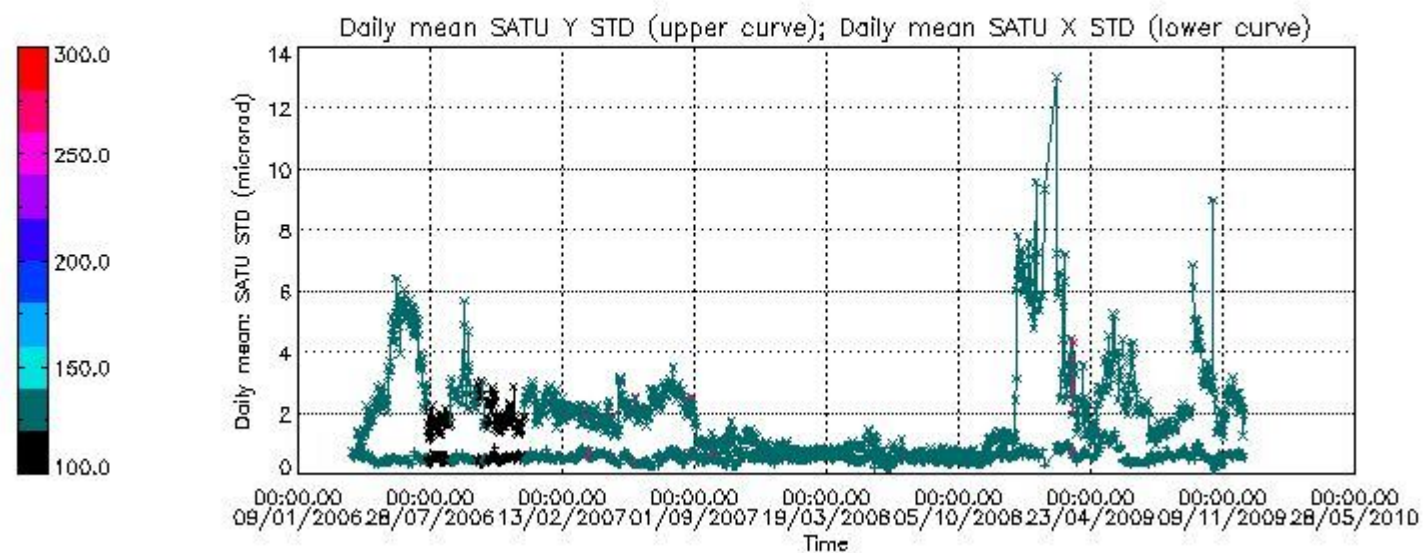

Number of data:	48550.	48550.	49950.	49950.

7.2.2 Trend of daily SATU NEA St. deviation since 1st April 2006 (dark limb)

The long term trend of the SATU 'X' and 'Y' standard deviations should be constant during the whole mission.

The colorbar represents the start tangent altitude (km) of the occultations.

Upper curve: STD of SATU Y axis

Lower curve: STD of SATU X axis

8. Auxiliary Data Files used for the production reported in section 2.4

The number reported in the third column indicates since which file (see list in section 2.4) the corresponding auxiliary file has been used. The fourth column is the date of those product files.

Type	Auxiliary Filename	Used since product	Used since product date
INST_PHYS_CHARACTERISTICS	GOM_INS_AXVIEC20091111_143220_20030716_120000_20500101_000000	1	11-DEC-2009 00:00:17
CALIBRATION_DATABASE	GOM_CAL_AXVIEC20091207_160509_20091205_000000_20500101_000000	1	11-DEC-2009 00:00:17
LEVEL-1B_PROC_CONFIG	GOM_PR1_AXVIEC20091111_145255_20020301_000000_20500101_000000	1	11-DEC-2009 00:00:17
STAR_CATALOGUE	GOM_CAT_AXVIEC20020121_161009_20020101_000000_20200101_000000	1	11-DEC-2009 00:00:17
STELLAR_SPECTRA_DATABANK	GOM_STS_AXVIEC20091111_151504_20020101_160000_20500101_000000	1	11-DEC-2009 00:00:17
ECMWF_FILE	AUX_ECF_AXNECM20091210_064111_20091210_210000_20091211_090000	1	11-DEC-2009 00:00:17
ECMWF_FILE	AUX_ECF_AXNECM20091210_182821_20091211_030000_20091211_150000	59	11-DEC-2009 04:09:37
ECMWF_FILE	AUX_ECF_AXNECM20091211_064109_20091211_150000_20091212_030000	84	11-DEC-2009 20:07:34
ECMWF_FILE	AUX_ECF_AXNECM20091211_064109_20091211_210000_20091212_090000	102	11-DEC-2009 21:21:00
OPTIONAL_ECMWF_FILE	MISSING	1	11-DEC-2009 00:00:17
ORBIT_DATA_FILE	AUX_FPO_AXVPDS20091210_130111_20091209_191531_20091219_204146	1	11-DEC-2009 00:00:17
ORBIT_DATA_FILE	DOR_NAV_OPNPDE20091211_200524_000041442085_00057_40692_9337.N1	84	11-DEC-2009 20:07:34
ORBIT_DATA_FILE	DOR_NAV_OPNPDE20091211_211947_000057382085_00057_40692_9338.N1	102	11-DEC-2009 21:21:00
ORBIT_DATA_FILE	DOR_NAV_OPNPDE20091211_230044_000057382085_00058_40693_9339.N1	129	11-DEC-2009 23:01:37