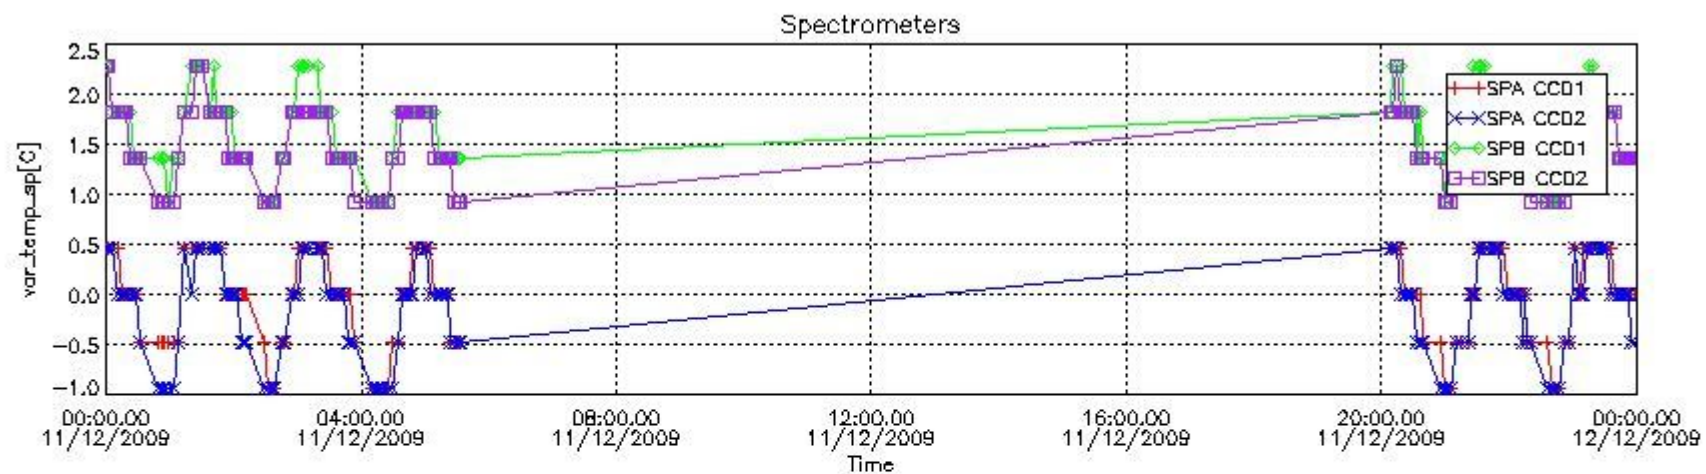

3. Plot of GOMOS spectrometers and photometers temperatures from level 1b data