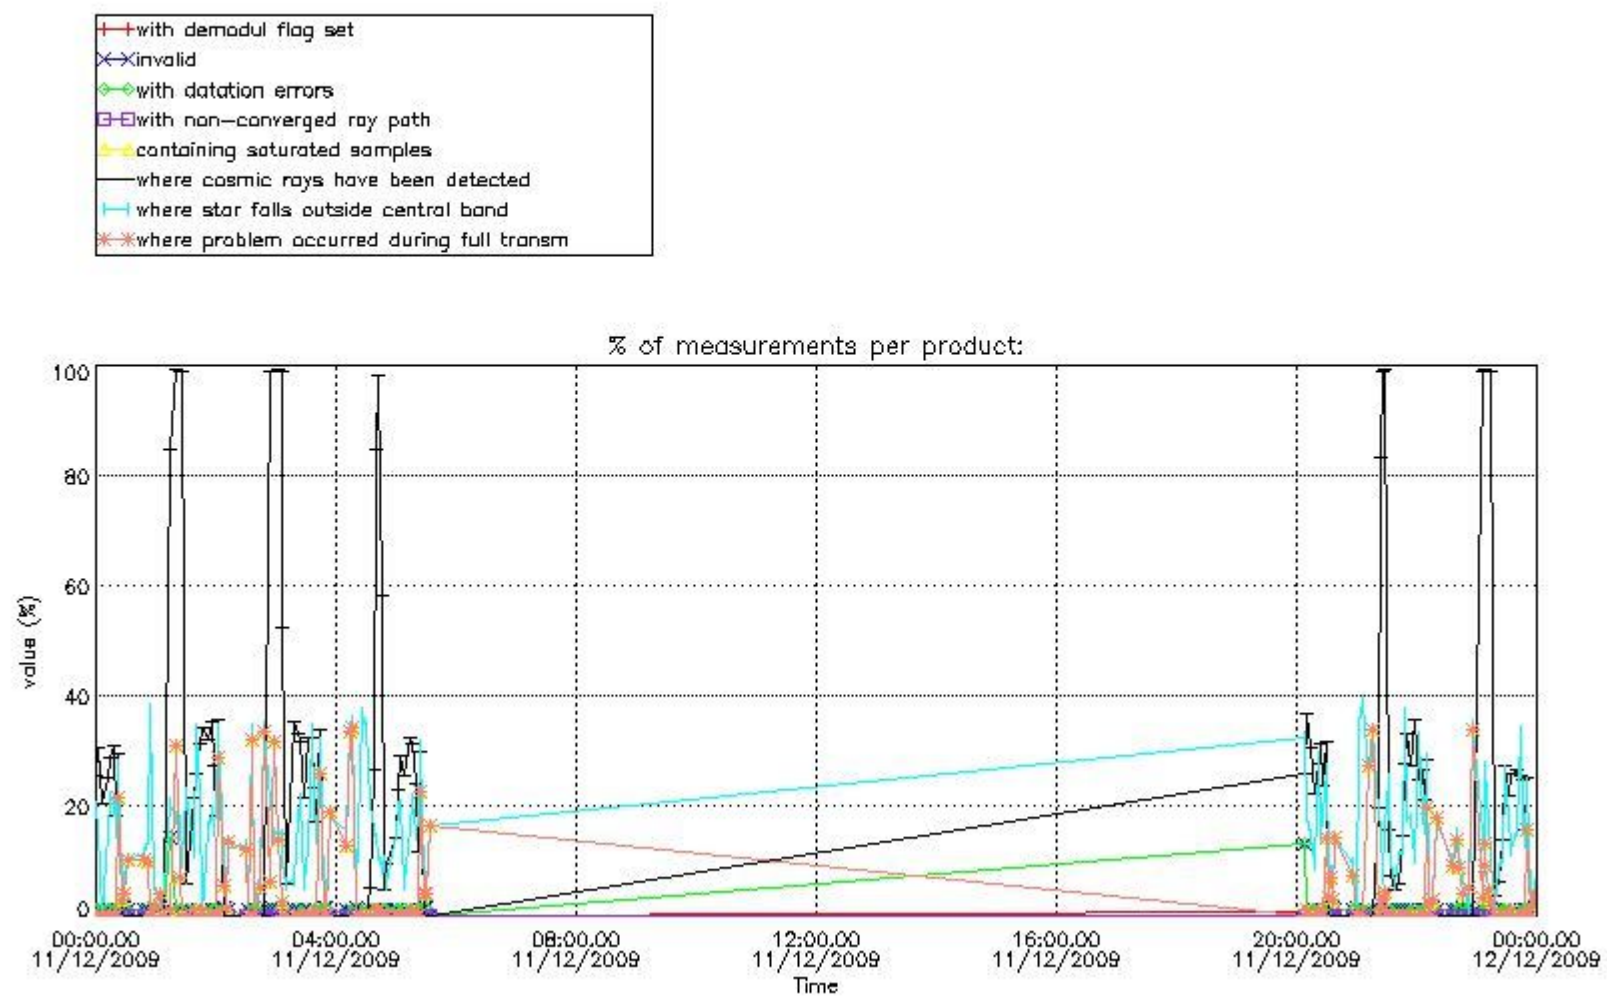

At least one measurement with demodulation flag set:	53.7415 %
Reference spectrum computed from DB:	0.00000 %
Reference spectrum with small number of measurements:	0.00000 %
SATU data not used:	0.00000 %

5.2 Plot quality information per product (time dependant)

5.3 Plot quality information per product (world map)