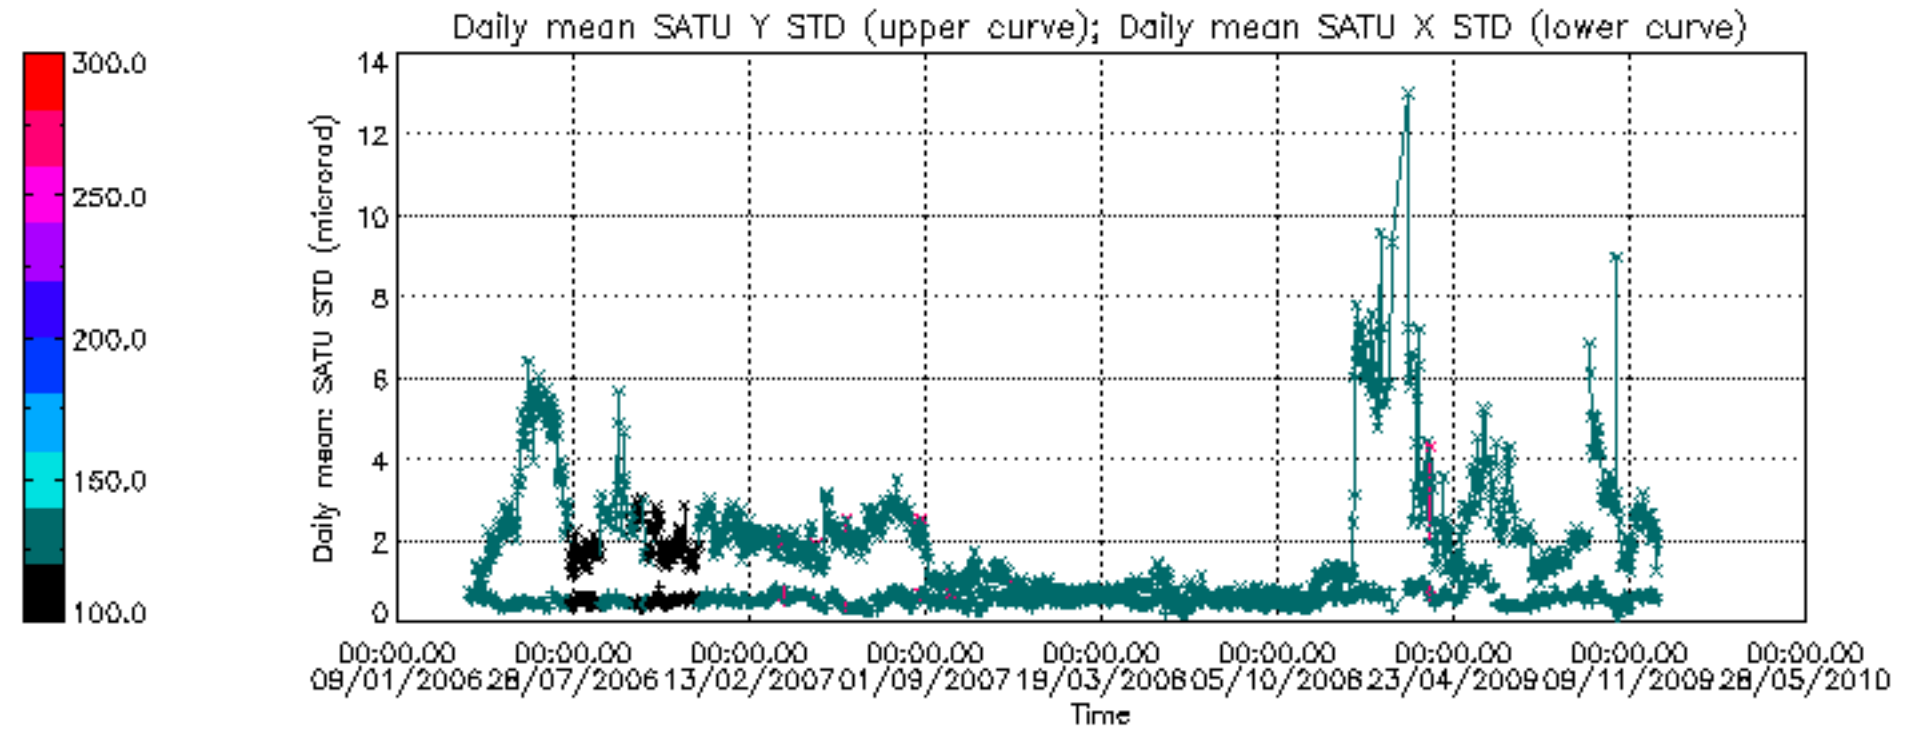

Tangent altitude at which the star is lost

Tangent altitude at which the star is lost

/nas3/ENVISAT/GOMOS/GOM\_NL\_\_0P/GOM\_NL\_\_0PNPDE20091201\_013105\_000044402084\_00403\_40537\_9039.N1

1; -575.6; 01-DEC-2009 01:31:05; Dark ; 49.5; 100; 4Gam Crv ; 2.58; 13100;occ; 99; 0;40537  
 2; -480.0; 01-DEC-2009 01:32:41; Dark ; 48.5; 171; 2Eps Crv ; 3.00; 4250;occ; 97; 0;40537  
 3; 88.7; 01-DEC-2009 01:42:10; Dark ; 48.5; 113; Mu Vel ; 2.69; 5000;occ; 97; 0;40538  
 4; 407.7; 01-DEC-2009 01:47:29; Dark ; 59.5; 0; ; 0.00; 0;occ; 119; 0;40538  
 5; 605.8; 01-DEC-2009 01:50:47; Dark ; 49.0; 34; Gam2Vel ; 1.79; 23000;occ; 98; 0;40538  
 6; 711.5; 01-DEC-2009 01:52:32; Dark ; 57.0; 70; Zet Pup ; 2.25; 39000;occ; 114; 0;40538  
 7; 919.9; 01-DEC-2009 01:56:01; Dark ; 62.0; 117; Pi Pup ; 2.71; 3800;occ; 124; 0;40538  
 8; 1147.6; 01-DEC-2009 01:59:49; Dark ; 69.0; 23; 21Eps CMa ; 1.50; 26000;occ; 138; 0;40538  
 9; 1535.7; 01-DEC-2009 02:06:17; Dark ; 55.0; 101; 11Alp Lep ; 2.58; 7000;occ; 110; 0;40538  
 10; 1752.0; 01-DEC-2009 02:09:53; Dark ; 56.5; 7; 19Bet Ori ; 0.10; 14000;occ; 113; 0;40538  
 11; 1933.1; 01-DEC-2009 02:12:54; Dark ; 62.5; 30; 46Eps Ori ; 1.69; 30000;occ; 125; 0;40538  
 12; 2096.1; 01-DEC-2009 02:15:37; Dark ; 66.0; 27; 24Gam Ori ; 1.64; 26000;occ; 132; 0;40538  
 13; 2231.9; 01-DEC-2009 02:17:53; Bright; 50.0; 13; 87Alp Tau ; 0.87; 3800;occ; 100; 0;40538  
 14; 2328.4; 01-DEC-2009 02:19:29; Bright; 39.0; 146; 25Eta Tau ; 2.87; 15200;occ; 78; 0;40538  
 15; 2470.7; 01-DEC-2009 02:21:52; Bright; 39.5; 150; 44Zet Per ; 2.89; 28000;occ; 79; 0;40538  
 16; 2616.0; 01-DEC-2009 02:24:17; Bright; 39.5; 149; 45Eps Per ; 2.89; 30000;occ; 79; 0;40538  
 17; 2847.4; 01-DEC-2009 02:28:08; Bright; 47.5; 6; 13Alp Aur ; 0.08; 3400;occ; 95; 0;40538  
 18; 2957.0; 01-DEC-2009 02:29:58; Bright; 51.0; 42; 34Bet Aur ; 1.90; 10200;occ; 102; 0;40538  
 19; 3821.0; 01-DEC-2009 02:44:22; Bright; 44.0; 36; 50Alp UMa ; 1.80; 6300;occ; 88; 0;40538