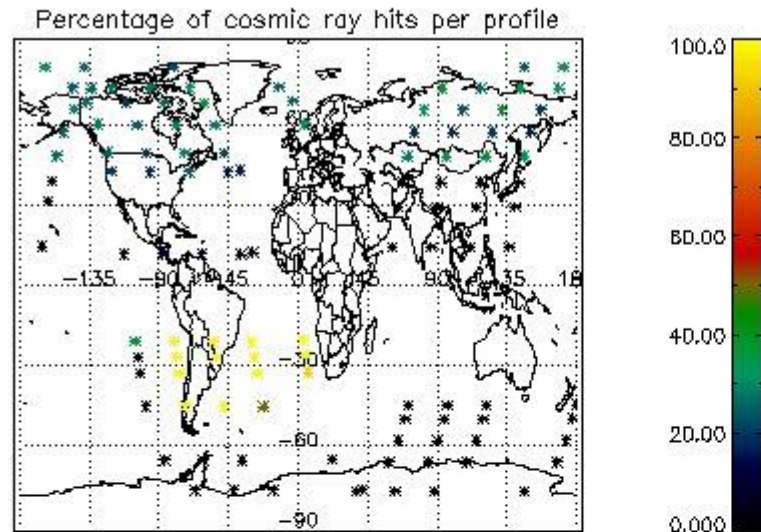

6. Statistics and plot of tangent altitude of the last measurement (DARK & BRIGHT products without errors)

6.1 Statistics on tangent altitude lost:

Statistics	DARK	BRIGHT	TWILIGHT
Mean:	16.929	14.784	13.539
St. deviation:	3.2012	7.0946	1.8330
Maximum:	24.429	27.352	16.282
Minimum:	10.488	3.3634	12.452
Number of data:	34.000	47.000	4.0000

6.2 Plot for DARK limb products