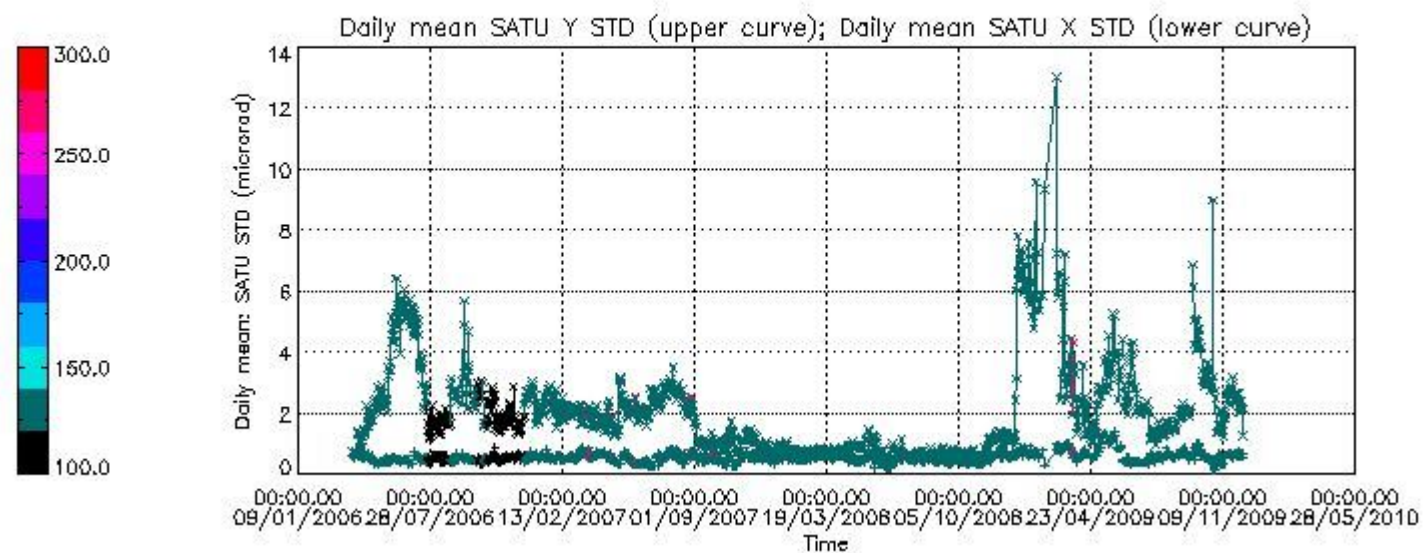

Number of data:	38900.	38900.	47750.	47750.

7.2.2 Trend of daily SATU NEA St. deviation since 1st April 2006 (dark limb)

The long term trend of the SATU 'X' and 'Y' standard deviations should be constant during the whole mission.

The colorbar represents the start tangent altitude (km) of the occultations.

Upper curve: STD of SATU Y axis

Lower curve: STD of SATU X axis

8. Auxiliary Data Files used for the production reported in section 2.4

The number reported in the third column indicates since which file (see list in section 2.4) the corresponding auxiliary file has been used. The fourth column is the date of those product files.

Type	Auxiliary Filename	Used since product	Used since product date
INST_PHYS_CHARACTERISTICS	GOM_INS_AXVIEC20091111_143220_20030716_120000_20500101_000000	1	10-DEC-2009 00:04:33
CALIBRATION_DATABASE	GOM_CAL_AXVIEC20091207_160509_20091205_000000_20500101_000000	1	10-DEC-2009 00:04:33
LEVEL-1B_PROC_CONFIG	GOM_PR1_AXVIEC20091111_145255_20020301_000000_20500101_000000	1	10-DEC-2009 00:04:33
STAR_CATALOGUE	GOM_CAT_AXVIEC20020121_161009_20020101_000000_20200101_000000	1	10-DEC-2009 00:04:33
STELLAR_SPECTRA_DATABANK	GOM_STS_AXVIEC20091111_151504_20020101_160000_20500101_000000	1	10-DEC-2009 00:04:33
ECMWF_FILE	AUX_ECF_AXNECM20091209_064112_20091209_210000_20091210_090000	1	10-DEC-2009 00:04:33
ECMWF_FILE	AUX_ECF_AXNECM20091209_184111_20091210_030000_20091210_150000	43	10-DEC-2009 03:00:45
ECMWF_FILE	AUX_ECF_AXNECM20091210_064110_20091210_150000_20091211_030000	93	10-DEC-2009 20:41:34
ECMWF_FILE	AUX_ECF_AXNECM20091210_064111_20091210_210000_20091211_090000	111	10-DEC-2009 21:52:28
OPTIONAL_ECMWF_FILE	MISSING	1	10-DEC-2009 00:04:33
ORBIT_DATA_FILE	AUX_FPO_AXVPDS20091209_130111_20091209_073120_20091218_193247	1	10-DEC-2009 00:04:33
ORBIT_DATA_FILE	DOR_NAV_OPNPDE20091210_014024_000041442085_00031_40666_9328.N1	26	10-DEC-2009 01:45:10
ORBIT_DATA_FILE	DOR_NAV_OPNPDE20091210_025447_000057382085_00032_40667_9329.N1	43	10-DEC-2009 03:00:45
ORBIT_DATA_FILE	DOR_NAV_OPNPDE20091210_043544_000057382085_00033_40668_9330.N1	68	10-DEC-2009 04:41:20
ORBIT_DATA_FILE	DOR_NAV_OPNPDE20091210_203725_000041442085_00043_40678_9331.N1	93	10-DEC-2009 20:41:34
ORBIT_DATA_FILE	DOR_NAV_OPNPDE20091210_215148_000057382085_00043_40678_9332.N1	111	10-DEC-2009 21:52:28
ORBIT_DATA_FILE	AUX_FPO_AXVPDS20091210_130111_20091209_191531_20091219_204146	115	10-DEC-2009 23:49:08