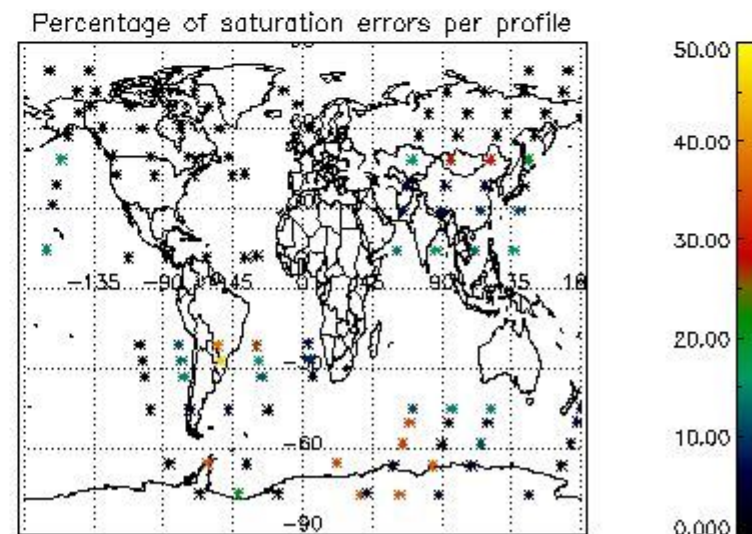

6. Statistics and plot of tangent altitude of the last measurement (DARK & BRIGHT products without errors)

6.1 Statistics on tangent altitude lost:

Statistics	DARK	BRIGHT	TWILIGHT
Mean:	16.929	14.784	13.539
St. deviation:	3.2012	7.0946	1.8330
Maximum:	24.429	27.352	16.282
Minimum:	10.488	3.3634	12.452
Number of data:	34.000	47.000	4.0000

6.2 Plot for DARK limb products