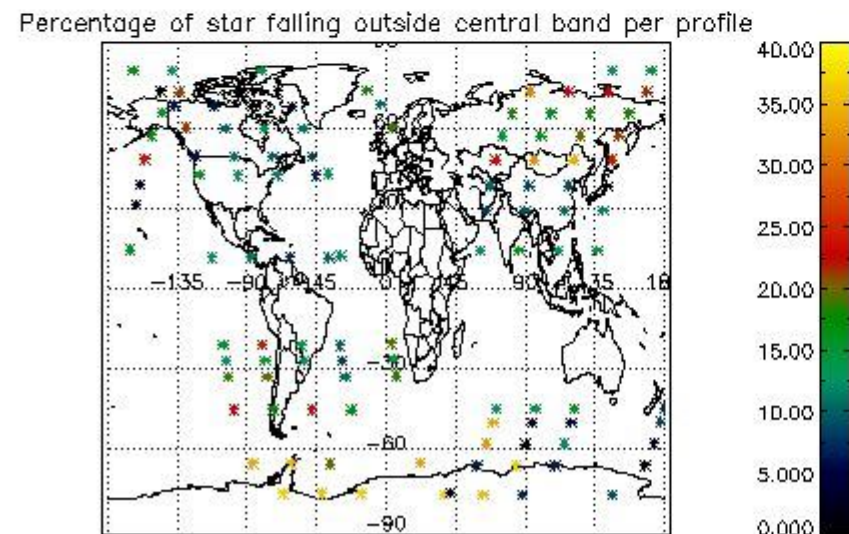

6. Statistics and plot of tangent altitude of the last measurement (DARK & BRIGHT products without errors)

6.1 Statistics on tangent altitude lost:

Statistics	DARK	BRIGHT	TWILIGHT
Mean:	16.929	14.784	13.539
St. deviation:	3.2012	7.0946	1.8330
Maximum:	24.429	27.352	16.282
Minimum:	10.488	3.3634	12.452
Number of data:	34.000	47.000	4.0000

6.2 Plot for DARK limb products