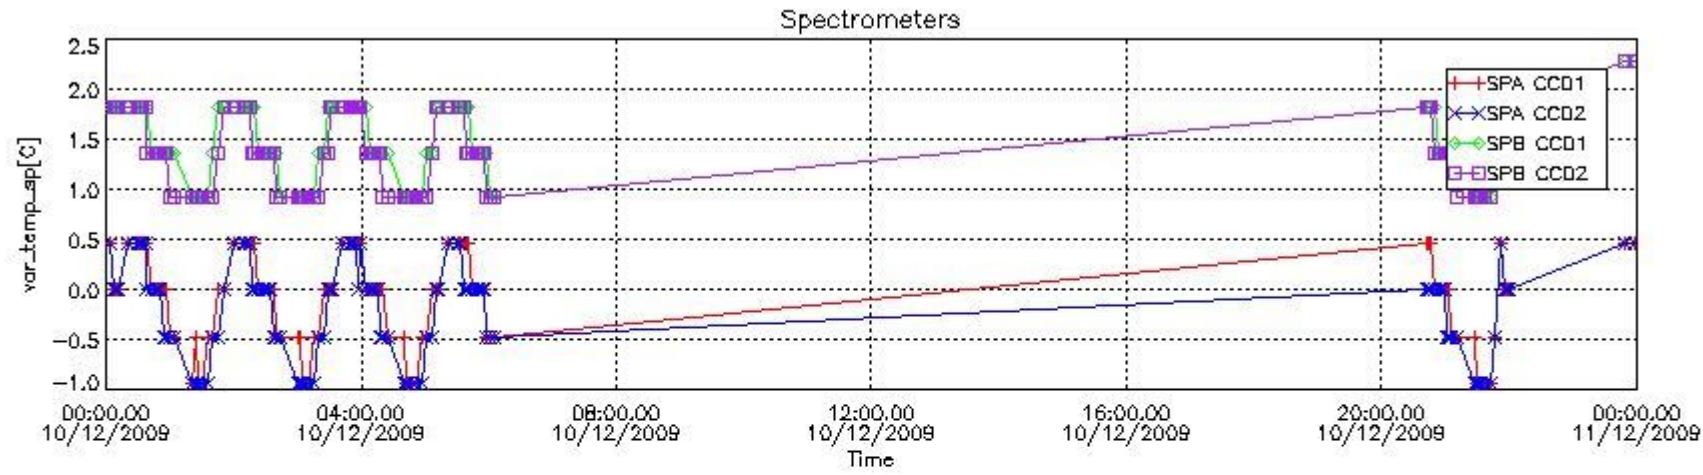

4. Overview of dark signal processing per product

The Dark Charge (DC) is a temperature-dependant signal added to the useful measurements and it is therefore subtracted from them during the processing. There are two phenomena that produce a continuous increase of the DC: the "hot pixels" (a pixel is "hot" when its DC exceeds by a significant amount its value measured on ground at the same temperature) and the "Random Telegraphic Signal" (abrupt change positive or negative of the CCD pixel signal, random in time, affecting only the DC part of the signal and not the photon generated signal).

In this section a list of products that did not use the Dark Sky Area (DSA) observation for the DC computation is given. It is also provided the mean DC plot per product for dark limb products with no error flag set.

4.1 These products did not use the DSA observation for DC computation:

Product name	DC information
GOM_TRA_1PNPDE20091210_204134_000000552085_00043_40678_7396.N1	DC map used
GOM_TRA_1PNPDE20091210_204401_000000592085_00043_40678_7397.N1	DC map used
GOM_TRA_1PNPDE20091210_204543_000000642085_00043_40678_7398.N1	DC map used
GOM_TRA_1PNPDE20091210_204957_000000562085_00043_40678_7399.N1	DC map used
GOM_TRA_1PNPDE20091210_205338_000000502085_00043_40678_7400.N1	DC map used
GOM_TRA_1PNPDE20091210_205606_000000512085_00043_40678_7401.N1	DC map used
GOM_TRA_1PNPDE20091210_205832_000000512085_00043_40678_7402.N1	DC map used
GOM_TRA_1PNPDE20091210_210108_000000492085_00043_40678_7403.N1	DC map used
GOM_TRA_1PNPDE20091210_210351_000000452085_00043_40678_7404.N1	DC map used
GOM_TRA_1PNPDE20091210_210552_000000442085_00043_40678_7405.N1	DC map used
GOM_TRA_1PNPDE20091210_211041_000000472085_00043_40678_7406.N1	DC map used
GOM_TRA_1PNPDE20091210_212715_000000472085_00043_40678_7407.N1	DC map used
GOM_TRA_1PNPDE20091210_212846_000000522085_00043_40678_7408.N1	DC map used
GOM_TRA_1PNPDE20091210_213107_000000412085_00043_40678_7409.N1	DC map used