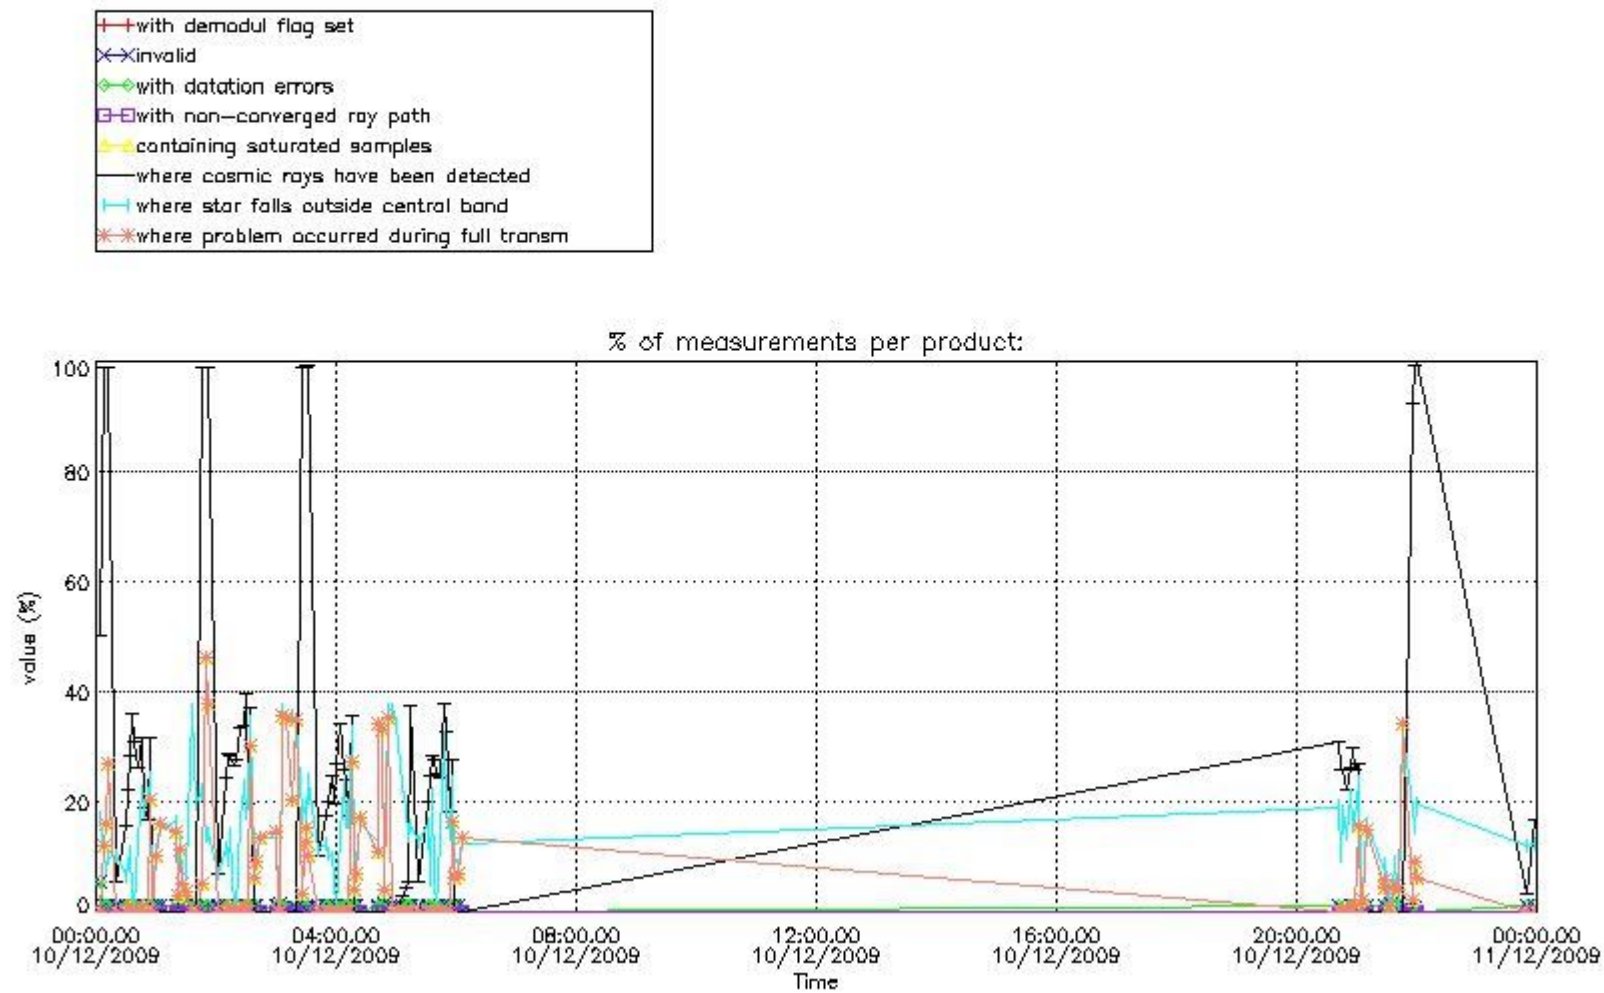

5. Demodulation flag and quality information monitoring

In this section it is presented the modulation information extracted from the pcd (product confidence data) at measurement level and information extracted from the Quality Summary dataset. Only products without errors (error flag in the MPH set to "0") are used.

5.1 Percentage of products during reporting period with:

At least one measurement with demodulation flag set:	52.1739 %
Reference spectrum computed from DB:	0.00000 %
Reference spectrum with small number of measurements:	0.00000 %
SATU data not used:	0.00000 %

5.2 Plot quality information per product (time dependant)

5.3 Plot quality information per product (world map)