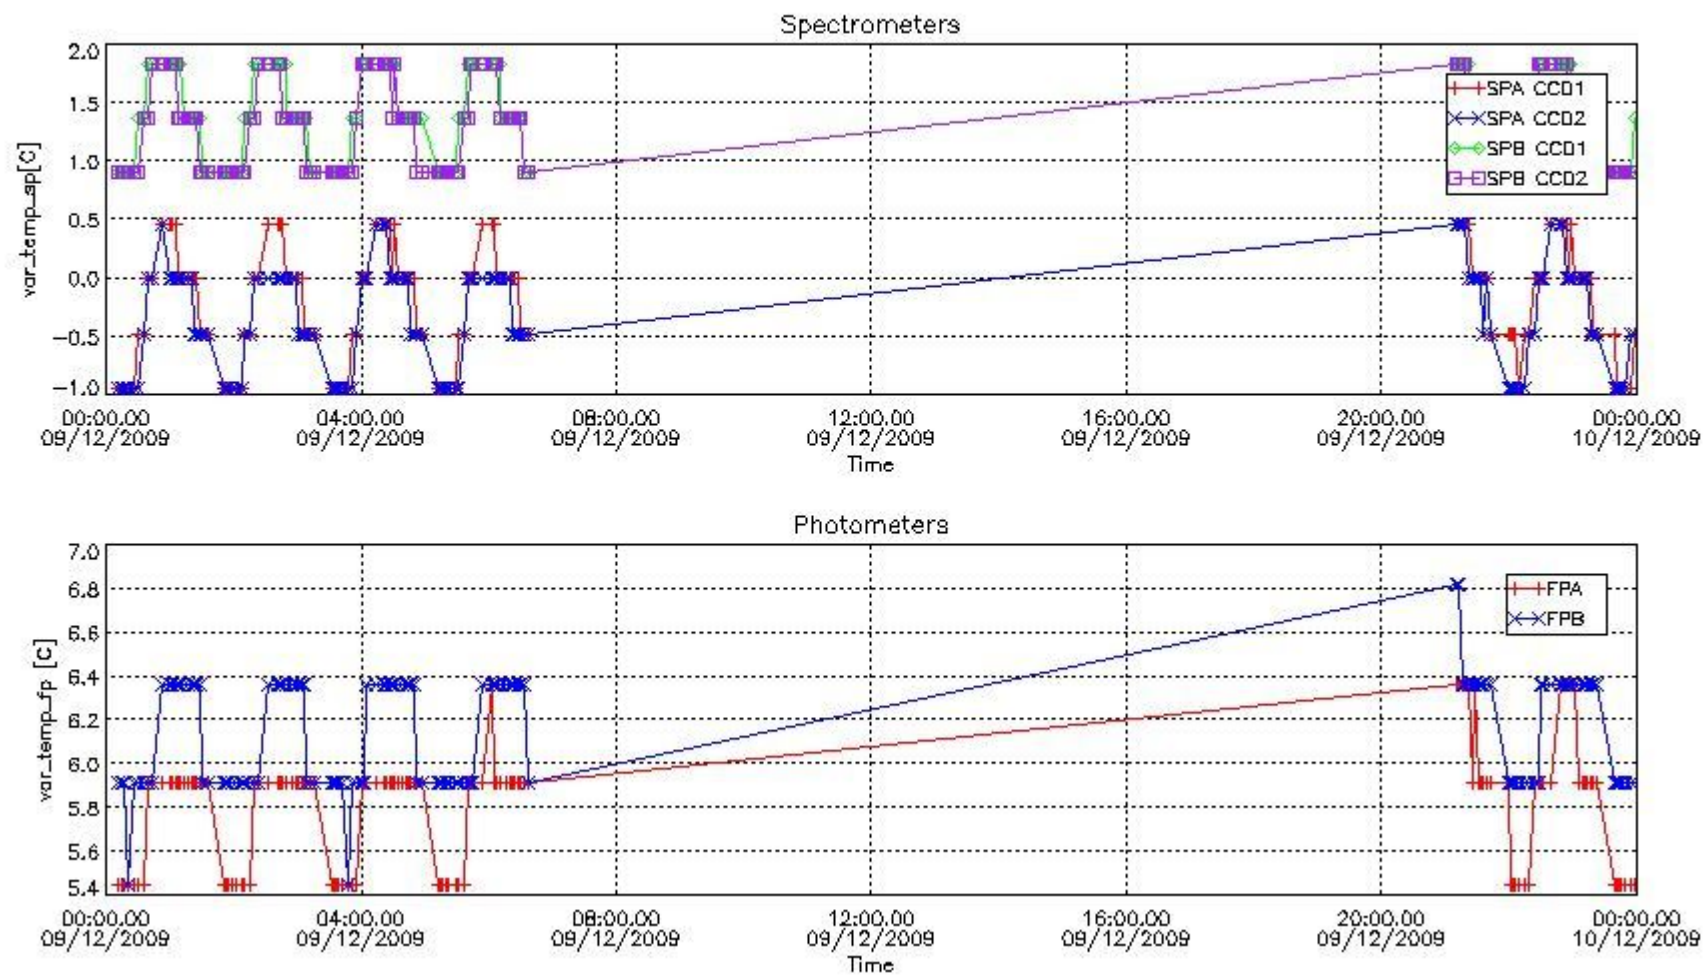

3. Plot of GOMOS spectrometers and photometers temperatures from level 1b data

4. Overview of dark signal processing per product

The Dark Charge (DC) is a temperature-dependant signal added to the useful measurements and it is therefore subtracted from them during the processing. There are two phenomena that produce a continuous increase of the DC: the "hot pixels" (a pixel is "hot" when its DC exceeds by a significant amount its value measured on ground at the same temperature) and the "Random Telegraphic Signal" (abrupt change positive or negative of the CCD pixel signal, random in time, affecting only the DC part of the signal and not the photon generated signal). In this section a list of products that did not use the Dark Sky Area (DSA) observation for the DC computation is given. It is also provided the mean DC plot per product for dark limb products with no error flag set.