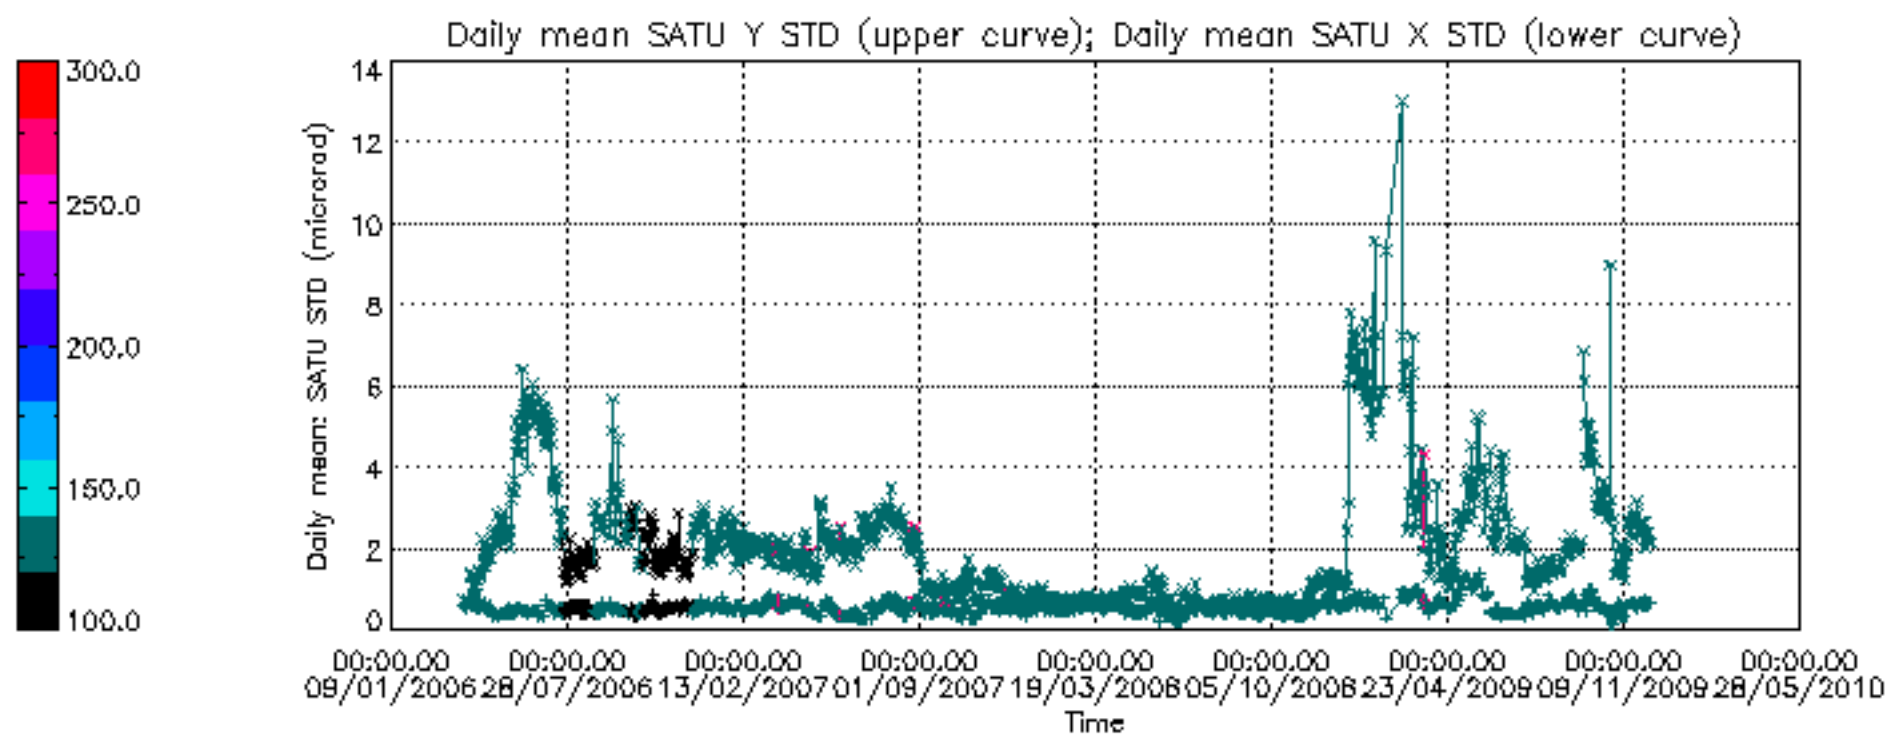

Tangent altitude at which the star is lost

Tangent altitude at which the star is lost

/nas3/ENVISAT/GOMOS/GOM\_NL\_\_0P/GOM\_NL\_\_0PNPDE20091201\_013105\_000044402084\_00403\_40537\_9039.N1

1; -575.6; 01-DEC-2009 01:31:05; Dark ; 49.5; 100; 4Gam Crv ; 2.58; 13100;occ; 99; 0;40537  
 2; -480.0; 01-DEC-2009 01:32:41; Dark ; 48.5; 171; 2Eps Crv ; 3.00; 4250;occ; 97; 0;40537  
 3; 88.7; 01-DEC-2009 01:42:10; Dark ; 48.5; 113; Mu Vel ; 2.69; 5000;occ; 97; 0;40538  
 4; 407.7; 01-DEC-2009 01:47:29; Dark ; 59.5; 0; ; 0.00; 0;occ; 119; 0;40538  
 5; 605.8; 01-DEC-2009 01:50:47; Dark ; 49.0; 34; Gam2Vel ; 1.79; 23000;occ; 98; 0;40538  
 6; 711.5; 01-DEC-2009 01:52:32; Dark ; 57.0; 70; Zet Pup ; 2.25; 39000;occ; 114; 0;40538  
 7; 919.9; 01-DEC-2009 01:56:01; Dark ; 62.0; 117; Pi Pup ; 2.71; 3800;occ; 124; 0;40538  
 8; 1147.6; 01-DEC-2009 01:59:49; Dark ; 69.0; 23; 21Eps CMa ; 1.50; 26000;occ; 138; 0;40538  
 9; 1535.7; 01-DEC-2009 02:06:17; Dark ; 55.0; 101; 11Alp Lep ; 2.58; 7000;occ; 110; 0;40538  
 10; 1752.0; 01-DEC-2009 02:09:53; Dark ; 56.5; 7; 19Bet Ori ; 0.10; 14000;occ; 113; 0;40538  
 11; 1933.1; 01-DEC-2009 02:12:54; Dark ; 62.5; 30; 46Eps Ori ; 1.69; 30000;occ; 125; 0;40538  
 12; 2096.1; 01-DEC-2009 02:15:37; Dark ; 66.0; 27; 24Gam Ori ; 1.64; 26000;occ; 132; 0;40538  
 13; 2231.9; 01-DEC-2009 02:17:53; Bright; 50.0; 13; 87Alp Tau ; 0.87; 3800;occ; 100; 0;40538  
 14; 2328.4; 01-DEC-2009 02:19:29; Bright; 39.0; 146; 25Eta Tau ; 2.87; 15200;occ; 78; 0;40538  
 15; 2470.7; 01-DEC-2009 02:21:52; Bright; 39.5; 150; 44Zet Per ; 2.89; 28000;occ; 79; 0;40538  
 16; 2616.0; 01-DEC-2009 02:24:17; Bright; 39.5; 149; 45Eps Per ; 2.89; 30000;occ; 79; 0;40538  
 17; 2847.4; 01-DEC-2009 02:28:08; Bright; 47.5; 6; 13Alp Aur ; 0.08; 3400;occ; 95; 0;40538  
 18; 2957.0; 01-DEC-2009 02:29:58; Bright; 51.0; 42; 34Bet Aur ; 1.90; 10200;occ; 102; 0;40538  
 19; 3821.0; 01-DEC-2009 02:44:22; Bright; 44.0; 36; 50Alp UMa ; 1.80; 6300;occ; 88; 0;40538