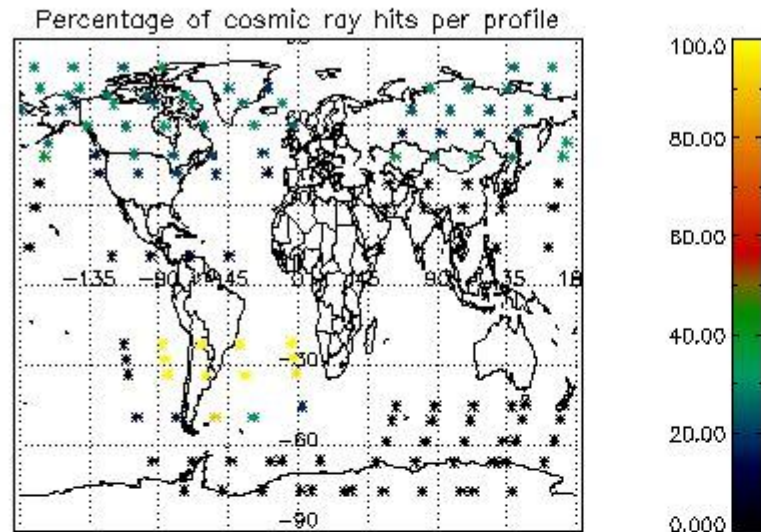

6. Statistics and plot of tangent altitude of the last measurement (DARK & BRIGHT products without errors)

6.1 Statistics on tangent altitude lost:

Statistics	DARK	BRIGHT	TWILIGHT
Mean:	21.554	16.686	13.677
St. deviation:	16.913	6.8160	1.9256
Maximum:	73.159	27.426	16.262
Minimum:	10.615	3.4447	10.927
Number of data:	39.000	60.000	5.0000

6.2 Plot for DARK limb products