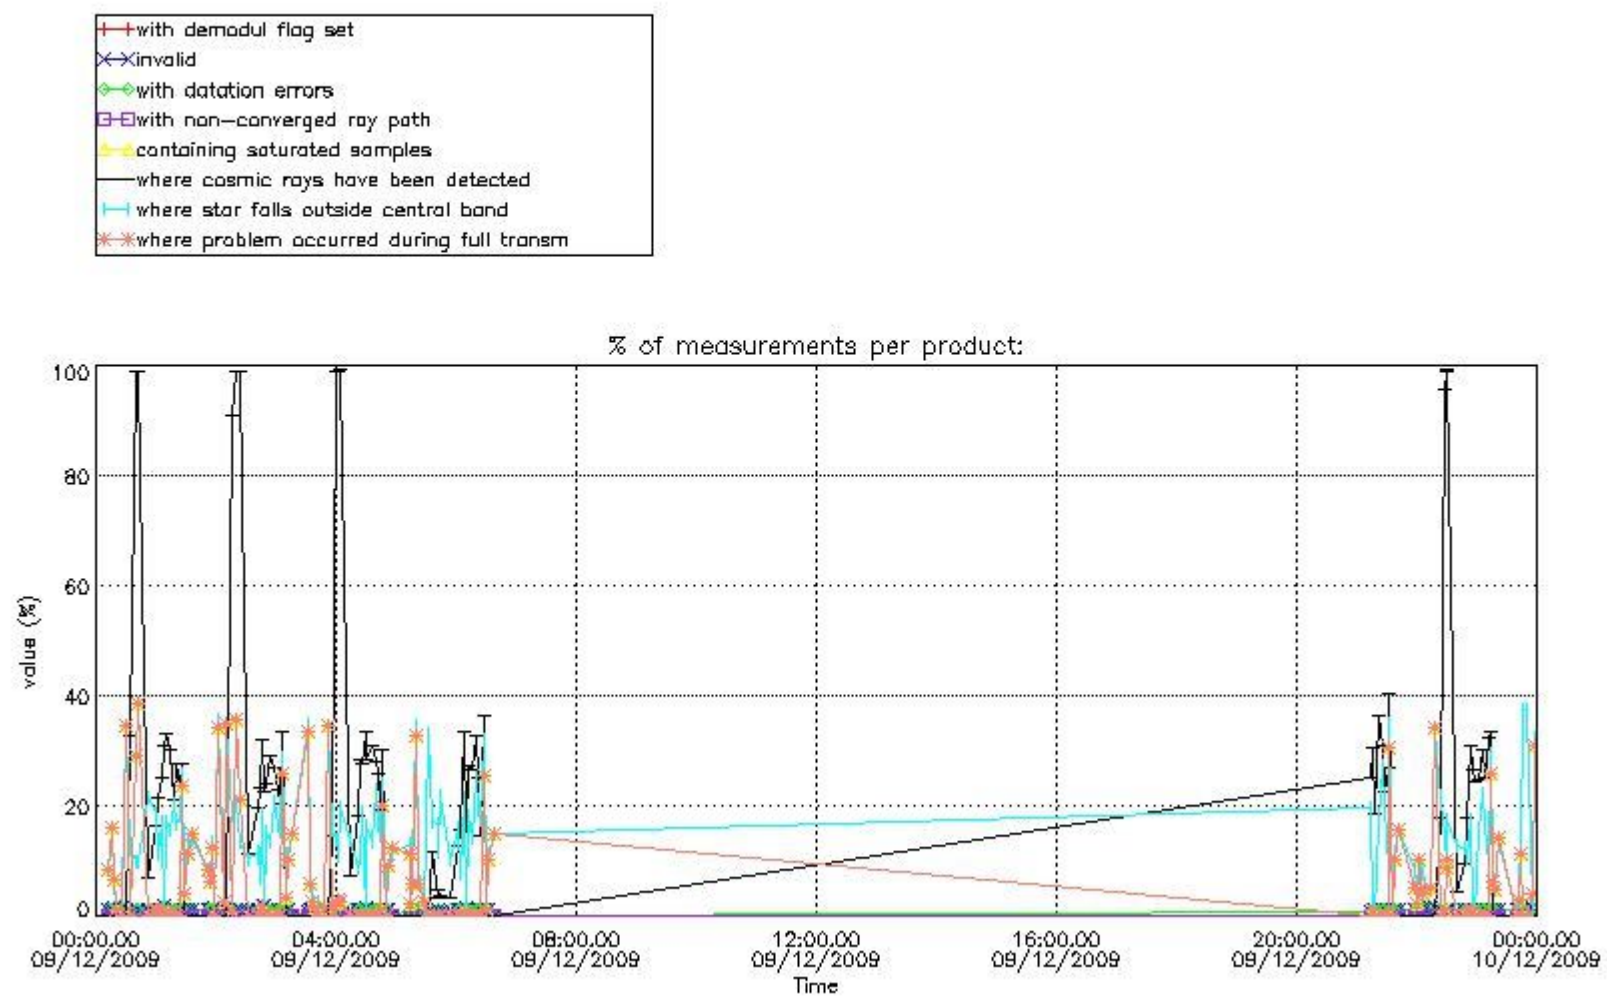

At least one measurement with demodulation flag set:	48.5714 %
Reference spectrum computed from DB:	0.00000 %
Reference spectrum with small number of measurements:	0.00000 %
SATU data not used:	0.00000 %

5.2 Plot quality information per product (time dependant)

5.3 Plot quality information per product (world map)