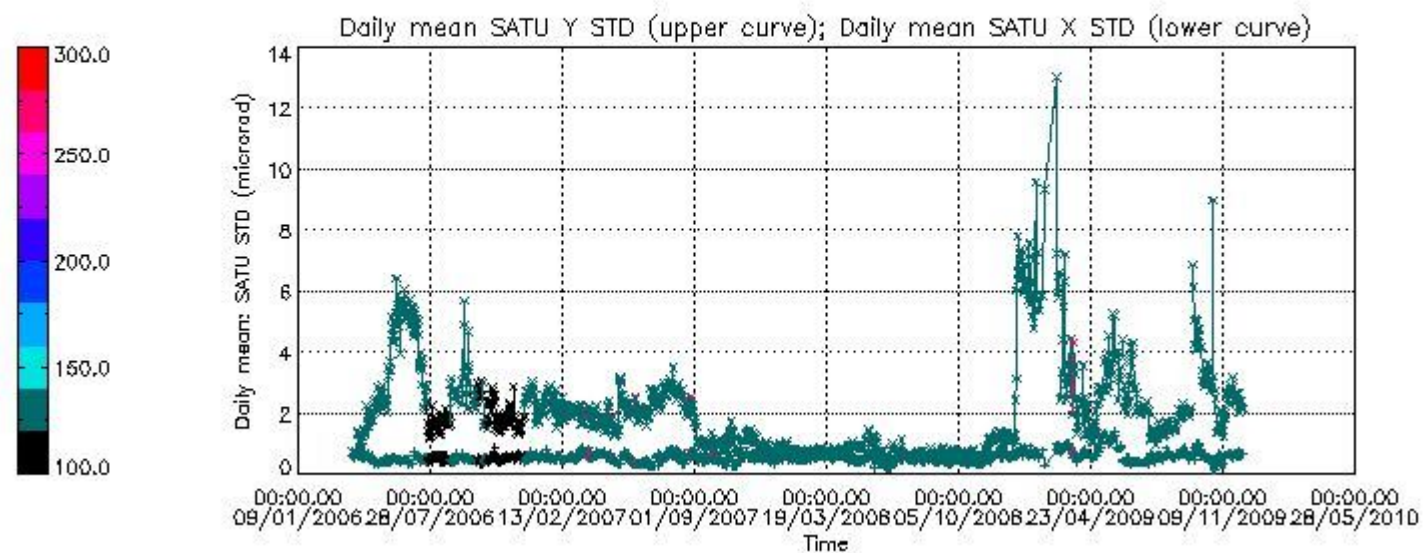

Number of data:	45150.	45150.	61100.	61100.

7.2.2 Trend of daily SATU NEA St. deviation since 1st April 2006 (dark limb)

The long term trend of the SATU 'X' and 'Y' standard deviations should be constant during the whole mission.

The colorbar represents the start tangent altitude (km) of the occultations.

Upper curve: STD of SATU Y axis

Lower curve: STD of SATU X axis

8. Auxiliary Data Files used for the production reported in section 2.4

The number reported in the third column indicates since which file (see list in section 2.4) the corresponding auxiliary file has been used. The fourth column is the date of those product files.

Type	Auxiliary Filename	Used since product	Used since product date
INST_PHYS_CHARACTERISTICS	GOM_INS_AXVIEC20091111_143220_20030716_120000_20500101_000000	1	09-DEC-2009 00:11:17
CALIBRATION_DATABASE	GOM_CAL_AXVIEC20091207_160509_20091205_000000_20500101_000000	1	09-DEC-2009 00:11:17
LEVEL-1B_PROC_CONFIG	GOM_PR1_AXVIEC20091111_145255_20020301_000000_20500101_000000	1	09-DEC-2009 00:11:17
STAR_CATALOGUE	GOM_CAT_AXVIEC20020121_161009_20020101_000000_20200101_000000	1	09-DEC-2009 00:11:17
STELLAR_SPECTRA_DATABANK	GOM_STS_AXVIEC20091111_151504_20020101_160000_20500101_000000	1	09-DEC-2009 00:11:17
ECMWF_FILE	AUX_ECF_AXNECM20091208_064110_20091208_210000_20091209_090000	1	09-DEC-2009 00:11:17
ECMWF_FILE	AUX_ECF_AXNECM20091208_182113_20091209_030000_20091209_150000	48	09-DEC-2009 03:32:28
ECMWF_FILE	AUX_ECA_AXNECM20091209_062111_20091208_210000_20091209_090000	73	09-DEC-2009 05:13:03
ECMWF_FILE	AUX_ECF_AXNECM20091209_064112_20091209_210000_20091210_090000	98	09-DEC-2009 21:10:00
OPTIONAL_ECMWF_FILE	MISSING	1	09-DEC-2009 00:11:17
ORBIT_DATA_FILE	DOR_NAV_OPNPDE20091208_225549_000057382085_00015_40650_9320.N1	1	09-DEC-2009 00:11:17
ORBIT_DATA_FILE	DOR_NAV_OPNPDE20091209_003646_000054192085_00016_40651_9321.N1	8	09-DEC-2009 00:39:30
ORBIT_DATA_FILE	DOR_NAV_OPNPDE20091209_021224_000041442085_00017_40652_9322.N1	31	09-DEC-2009 02:15:36
ORBIT_DATA_FILE	DOR_NAV_OPNPDE20091209_032647_000057382085_00018_40653_9323.N1	48	09-DEC-2009 03:32:28
ORBIT_DATA_FILE	DOR_NAV_OPNPDE20091209_050744_000057382085_00019_40654_9324.N1	73	09-DEC-2009 05:13:03
ORBIT_DATA_FILE	DOR_NAV_OPNPDE20091209_210925_000041442085_00029_40664_9325.N1	98	09-DEC-2009 21:10:00
ORBIT_DATA_FILE	DOR_NAV_OPNPDE20091209_222348_000057382085_00029_40664_9326.N1	117	09-DEC-2009 22:23:57