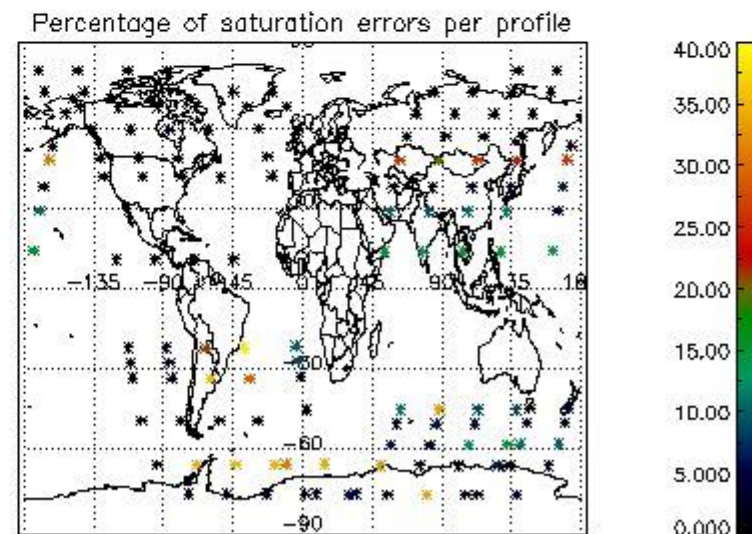

### 5.1 Percentage of products during reporting period with:

At least one measurement with demodulation flag set:	48.5714 %
Reference spectrum computed from DB:	0.00000 %
Reference spectrum with small number of measurements:	0.00000 %
SATU data not used:	0.00000 %

5.2 Plot quality information per product (time dependant)

5.3 Plot quality information per product (world map)