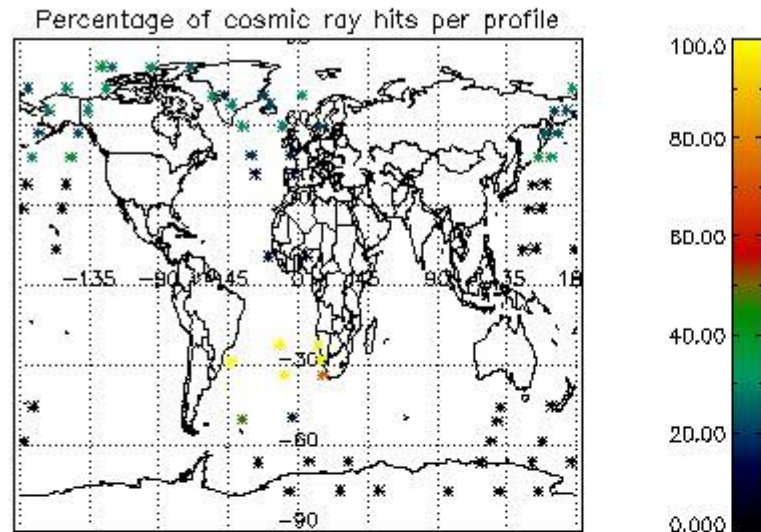

6. Statistics and plot of tangent altitude of the last measurement (DARK & BRIGHT products without errors)

6.1 Statistics on tangent altitude lost:

Statistics	DARK	BRIGHT	TWILIGHT
Mean:	21.799	16.563	NaN
St. deviation:	20.508	6.3565	NaN
Maximum:	79.723	25.054	NaN
Minimum:	11.896	3.7457	NaN
Number of data:	19.000	33.000	NaN

6.2 Plot for DARK limb products