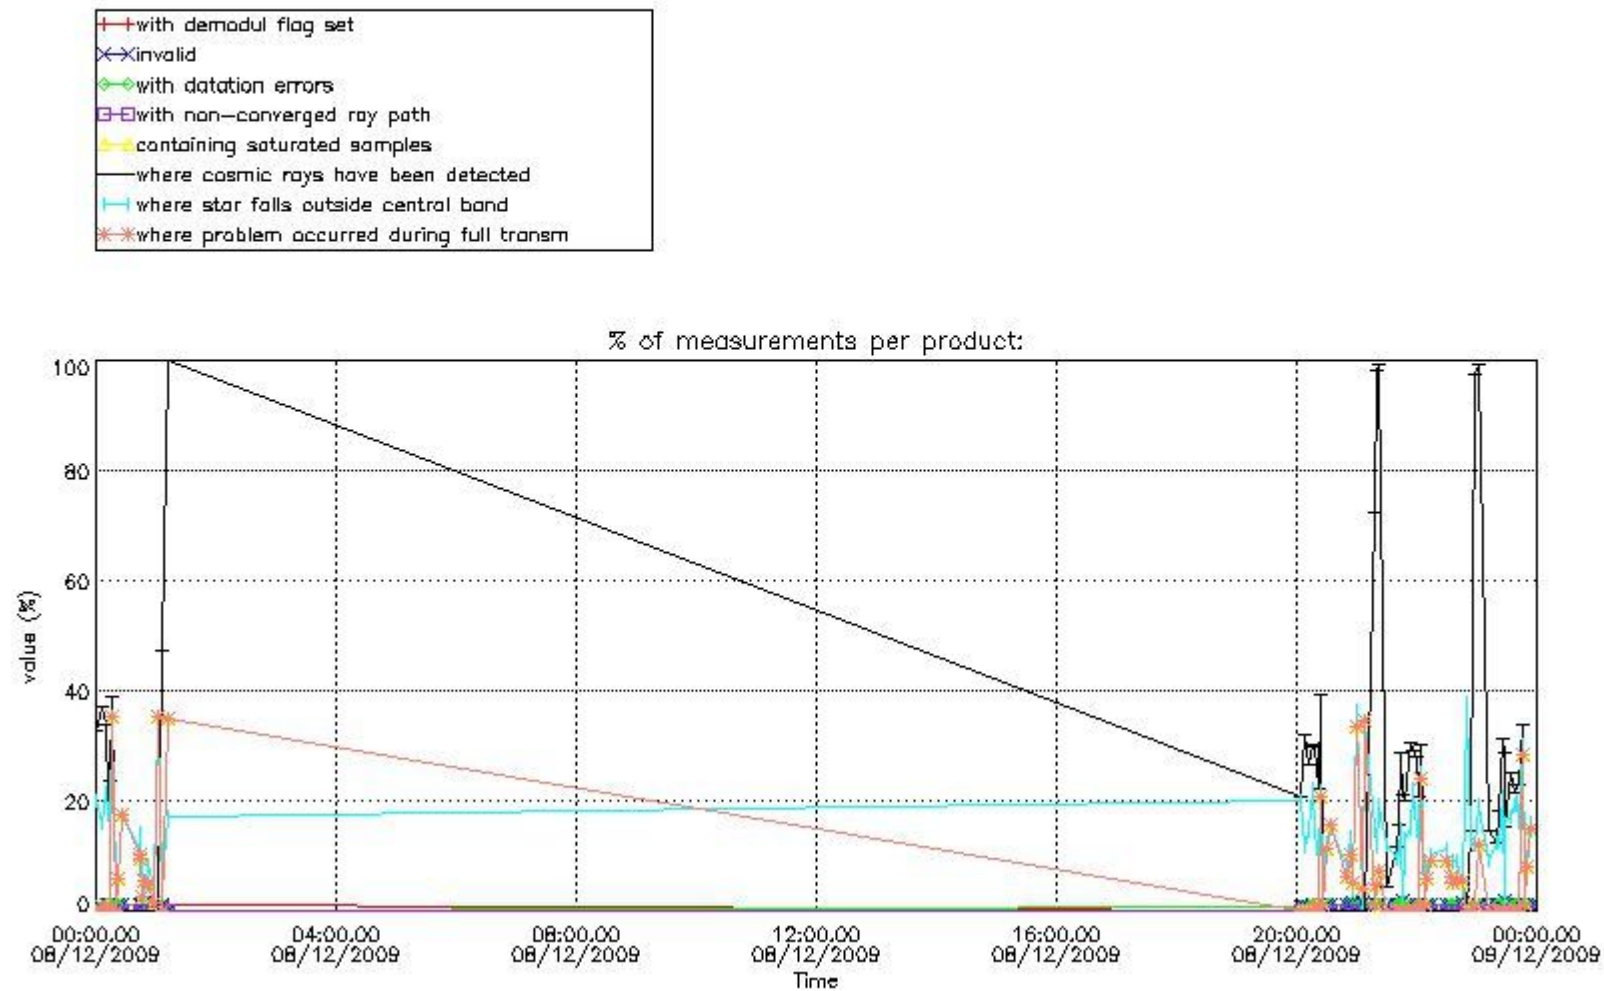

5. Demodulation flag and quality information monitoring

In this section it is presented the modulation information extracted from the pcd (product confidence data) at measurement level and information extracted from the Quality Summary dataset. Only products without errors (error flag in the MPH set to "0") are used.

5.1 Percentage of products during reporting period with:

At least one measurement with demodulation flag set:	47.2973 %
Reference spectrum computed from DB:	0.00000 %
Reference spectrum with small number of measurements:	0.00000 %
SATU data not used:	0.00000 %

5.2 Plot quality information per product (time dependant)

5.3 Plot quality information per product (world map)