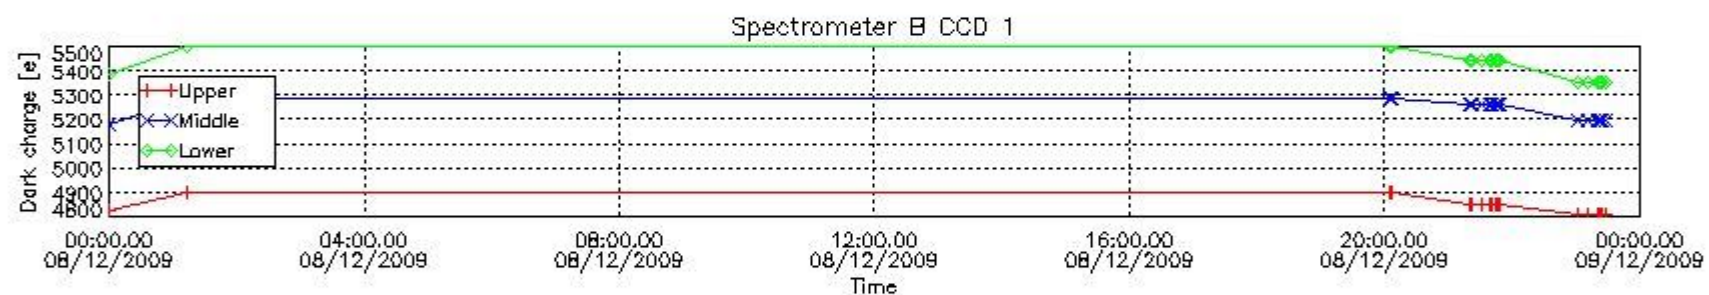

GOM_TRA_1PNPDE20091208_203332_000000482085_00014_40649_7025.N1	DC map used
GOM_TRA_1PNPDE20091208_205006_000000482085_00014_40649_7026.N1	DC map used
GOM_TRA_1PNPDE20091208_205350_000000452085_00014_40649_7027.N1	DC map used
GOM_TRA_1PNPDE20091208_205609_000000382085_00014_40649_7028.N1	DC map used
GOM_TRA_1PNPDE20091208_205942_000000632085_00014_40649_7029.N1	DC map used
GOM_TRA_1PNPDE20091208_210529_000000372085_00014_40649_7030.N1	DC map used
GOM_TRA_1PNPDE20091208_210857_000000652085_00014_40649_7031.N1	DC map used

4.2 Plot of mean dark charges per product: only products in DARK limb conditions without errors are used