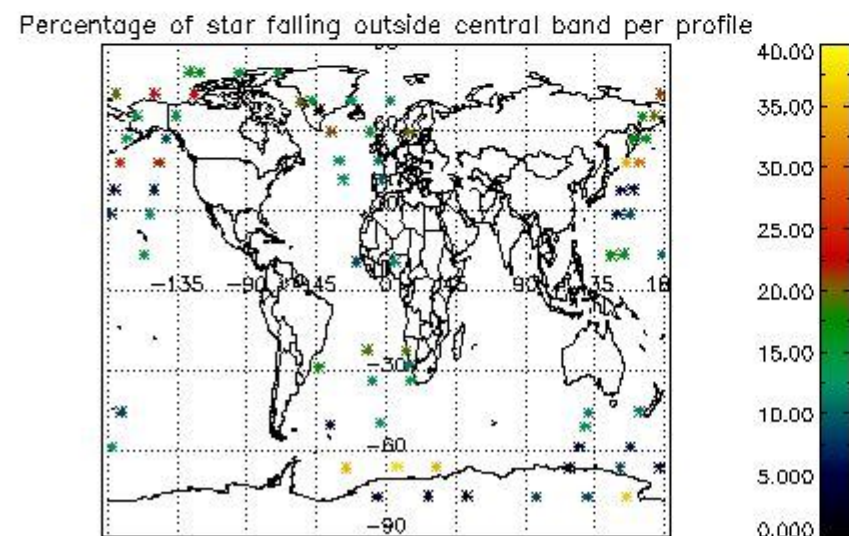

6. Statistics and plot of tangent altitude of the last measurement (DARK & BRIGHT products without errors)

6.1 Statistics on tangent altitude lost:

Statistics	DARK	BRIGHT	TWILIGHT
Mean:	21.799	16.563	NaN
St. deviation:	20.508	6.3565	NaN
Maximum:	79.723	25.054	NaN
Minimum:	11.896	3.7457	NaN
Number of data:	19.000	33.000	NaN

6.2 Plot for DARK limb products