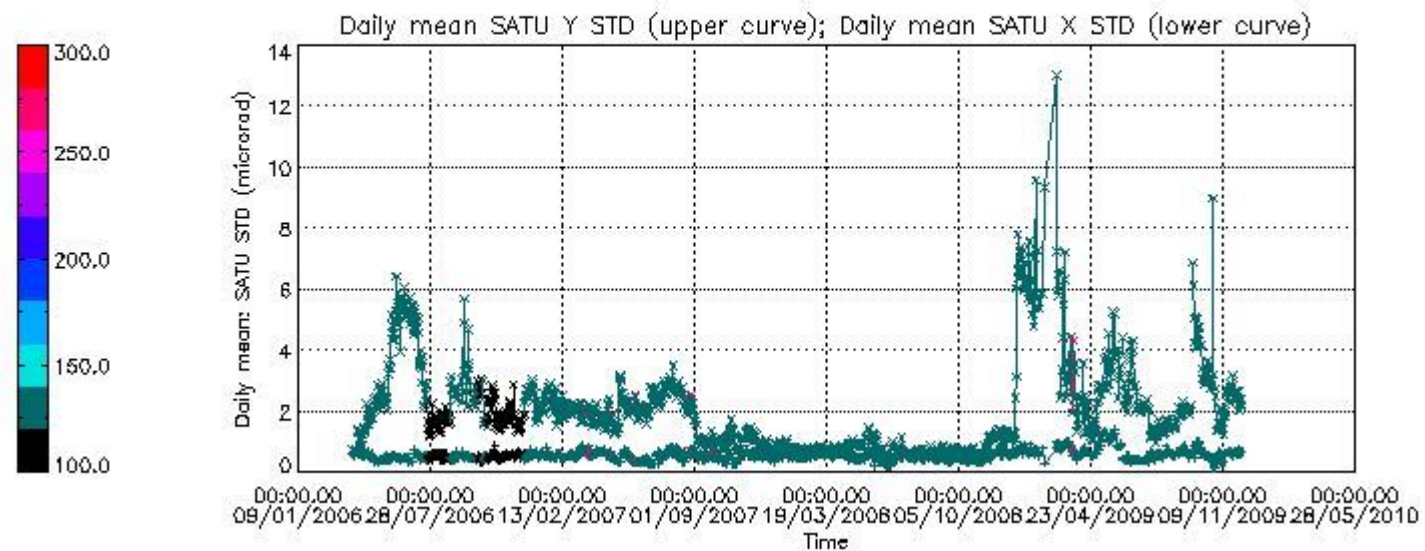

Number of data:	22050.	22050.	33000.	33000.

7.2.2 Trend of daily SATU NEA St. deviation since 1st April 2006 (dark limb)

The long term trend of the SATU 'X' and 'Y' standard deviations should be constant during the whole mission.

The colorbar represents the start tangent altitude (km) of the occultations.

Upper curve: STD of SATU Y axis

Lower curve: STD of SATU X axis

8. Auxiliary Data Files used for the production reported in section 2.4

The number reported in the third column indicates since which file (see list in section 2.4) the corresponding auxiliary file has been used. The fourth column is the date of those product files.

Type	Auxiliary Filename	Used since product	Used since product date
INST_PHYS_CHARACTERISTICS	GOM_INS_AXVIEC20091111_143220_20030716_120000_20500101_000000	1	08-DEC-2009 00:00:06
CALIBRATION_DATABASE	GOM_CAL_AXVIEC20091207_160509_20091205_000000_20500101_000000	1	08-DEC-2009 00:00:06
LEVEL-1B_PROC_CONFIG	GOM_PR1_AXVIEC20091111_145255_20020301_000000_20500101_000000	1	08-DEC-2009 00:00:06
STAR_CATALOGUE	GOM_CAT_AXVIEC20020121_161009_20020101_000000_20200101_000000	1	08-DEC-2009 00:00:06
STELLAR_SPECTRA_DATABANK	GOM_STS_AXVIEC20091111_151504_20020101_160000_20500101_000000	1	08-DEC-2009 00:00:06
ECMWF_FILE	AUX_ECF_AXNECM20091207_064111_20091207_210000_20091208_090000	1	08-DEC-2009 00:00:06
ECMWF_FILE	AUX_ECF_AXNECM20091208_064110_20091208_150000_20091209_030000	19	08-DEC-2009 20:00:47
ECMWF_FILE	AUX_ECF_AXNECM20091208_064110_20091208_210000_20091209_090000	36	08-DEC-2009 21:13:46
OPTIONAL_ECMWF_FILE	MISSING	1	08-DEC-2009 00:00:06
ORBIT_DATA_FILE	DOR_NAV_OPNPDE20091207_231153_000057382085_00001_40636_9315.N1	1	08-DEC-2009 00:00:06
ORBIT_DATA_FILE	DOR_NAV_OPNPDE20091208_005250_000047822085_00002_40637_9316.N1	15	08-DEC-2009 00:58:15
ORBIT_DATA_FILE	DOR_NAV_OPNPDE20091208_200029_000038252085_00014_40649_9318.N1	19	08-DEC-2009 20:00:47
ORBIT_DATA_FILE	DOR_NAV_OPNPDE20091208_210933_000060572085_00014_40649_9319.N1	36	08-DEC-2009 21:13:46
ORBIT_DATA_FILE	DOR_NAV_OPNPDE20091208_225549_000057382085_00015_40650_9320.N1	61	08-DEC-2009 22:58:54