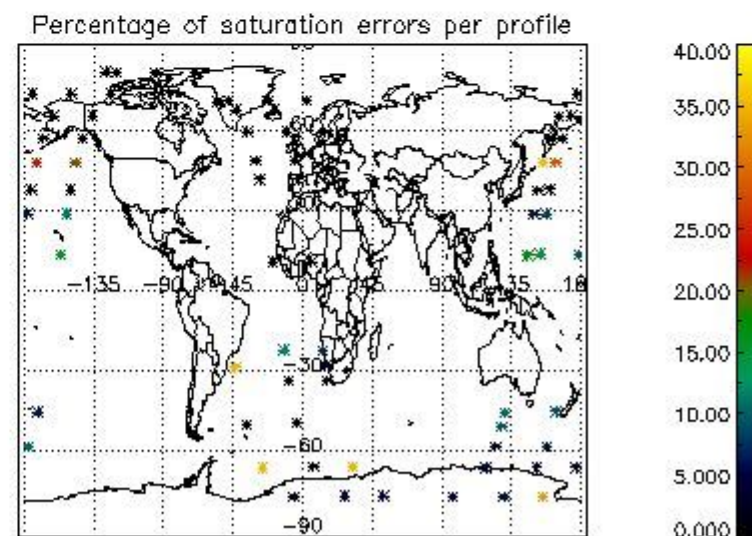

6. Statistics and plot of tangent altitude of the last measurement (DARK & BRIGHT products without errors)

6.1 Statistics on tangent altitude lost:

Statistics	DARK	BRIGHT	TWILIGHT
Mean:	21.799	16.563	NaN
St. deviation:	20.508	6.3565	NaN
Maximum:	79.723	25.054	NaN
Minimum:	11.896	3.7457	NaN
Number of data:	19.000	33.000	NaN

6.2 Plot for DARK limb products