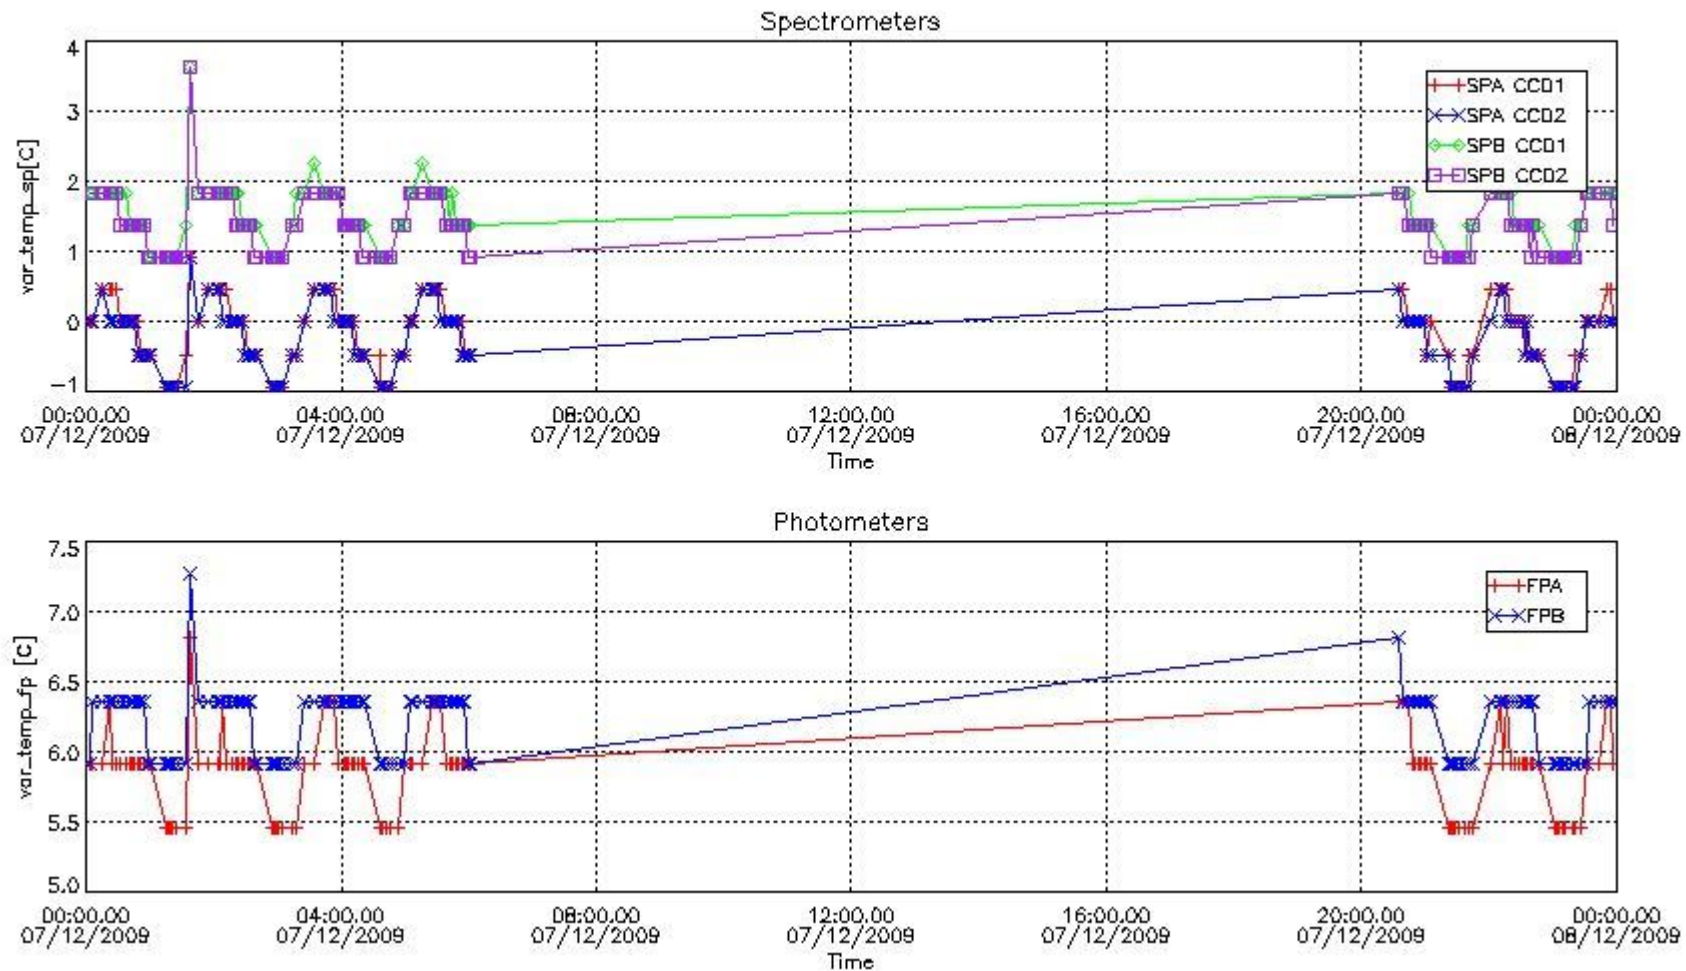

127	GOM_TRA_1PNPDE20091207_235325_000000542085_00002_40637_6940.N1	07-DEC-2009 23:53:25	Dark	54.000	70	Zet Pup	2.2460	39000.	108	40637	No
128	GOM_TRA_1PNPDE20091207_235633_000000542085_00002_40637_6941.N1	07-DEC-2009 23:56:33	Dark	54.000	117	Pi Pup	2.7060	3800.0	108	40637	No

3. Plot of GOMOS spectrometers and photometers temperatures from level 1b data

4. Overview of dark signal processing per product

The Dark Charge (DC) is a temperature-dependant signal added to the useful measurements and it is therefore subtracted from them during the processing. There are two phenomena that produce a continuous increase of the DC: the "hot pixels" (a pixel is "hot" when its DC exceeds by a significant amount its value measured on ground at the same temperature) and the "Random Telegraphic Signal" (abrupt change positive or negative of the CCD pixel signal, random in time, affecting only the DC part of the signal and not the photon generated signal).

In this section a list of products that did not use the Dark Sky Area (DSA) observation for the DC computation is given. It is also provided the mean DC plot per product for dark limb products with no error flag set.

4.1 These products did not use the DSA observation for DC computation:

Product name	DC information
GOM_TRA_1PNPDE20091207_203520_000000592084_00501_40635_6919.N1	DC map used
GOM_TRA_1PNPDE20091207_203853_000000612084_00501_40635_6920.N1	DC map used
GOM_TRA_1PNPDE20091207_204406_000000582084_00501_40635_6921.N1	DC map used
GOM_TRA_1PNPDE20091207_204754_000000542084_00501_40635_6922.N1	DC map used
GOM_TRA_1PNPDE20091207_205029_000000562084_00501_40635_6923.N1	DC map used
GOM_TRA_1PNPDE20091207_205300_000000542084_00501_40635_6924.N1	DC map used
GOM_TRA_1PNPDE20091207_205531_000000502084_00501_40635_6925.N1	DC map used
GOM_TRA_1PNPDE20091207_205832_000000482084_00501_40635_6926.N1	DC map used