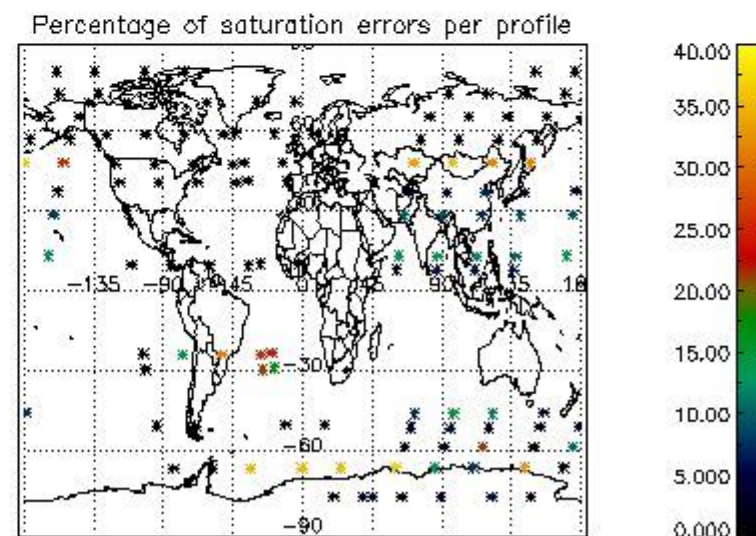

6. Statistics and plot of tangent altitude of the last measurement (DARK & BRIGHT products without errors)

6.1 Statistics on tangent altitude lost:

Statistics	DARK	BRIGHT	TWILIGHT
Mean:	14.424	16.291	NaN
St. deviation:	2.6543	6.6012	NaN
Maximum:	19.587	26.930	NaN
Minimum:	9.4607	3.7591	NaN
Number of data:	39.000	62.000	NaN

6.2 Plot for DARK limb products