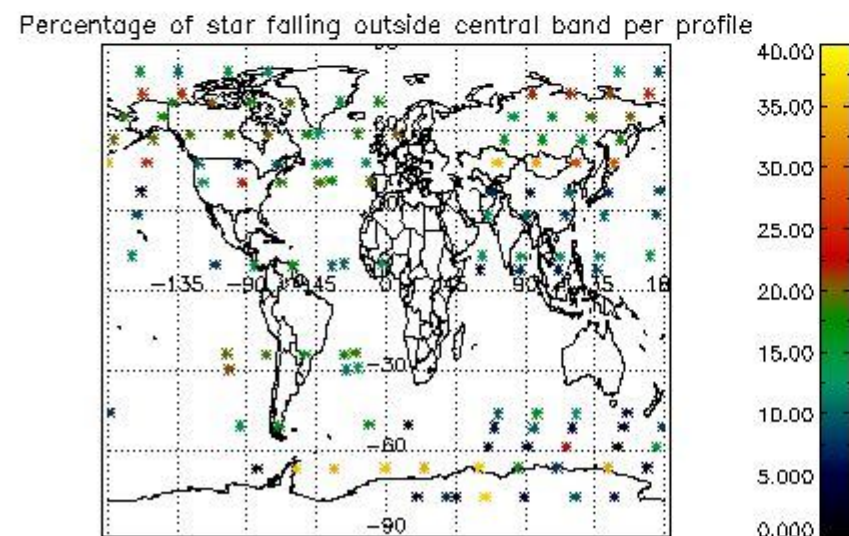

6. Statistics and plot of tangent altitude of the last measurement (DARK & BRIGHT products without errors)

6.1 Statistics on tangent altitude lost:

Statistics	DARK	BRIGHT	TWILIGHT
Mean:	14.424	16.291	NaN
St. deviation:	2.6543	6.6012	NaN
Maximum:	19.587	26.930	NaN
Minimum:	9.4607	3.7591	NaN
Number of data:	39.000	62.000	NaN

6.2 Plot for DARK limb products