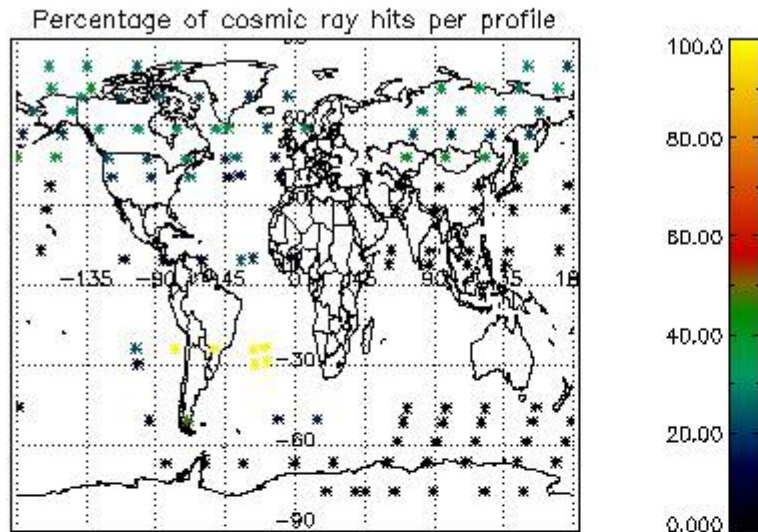

6. Statistics and plot of tangent altitude of the last measurement (DARK & BRIGHT products without errors)

6.1 Statistics on tangent altitude lost:

Statistics	DARK	BRIGHT	TWILIGHT
Mean:	14.424	16.291	NaN
St. deviation:	2.6543	6.6012	NaN
Maximum:	19.587	26.930	NaN
Minimum:	9.4607	3.7591	NaN
Number of data:	39.000	62.000	NaN

6.2 Plot for DARK limb products