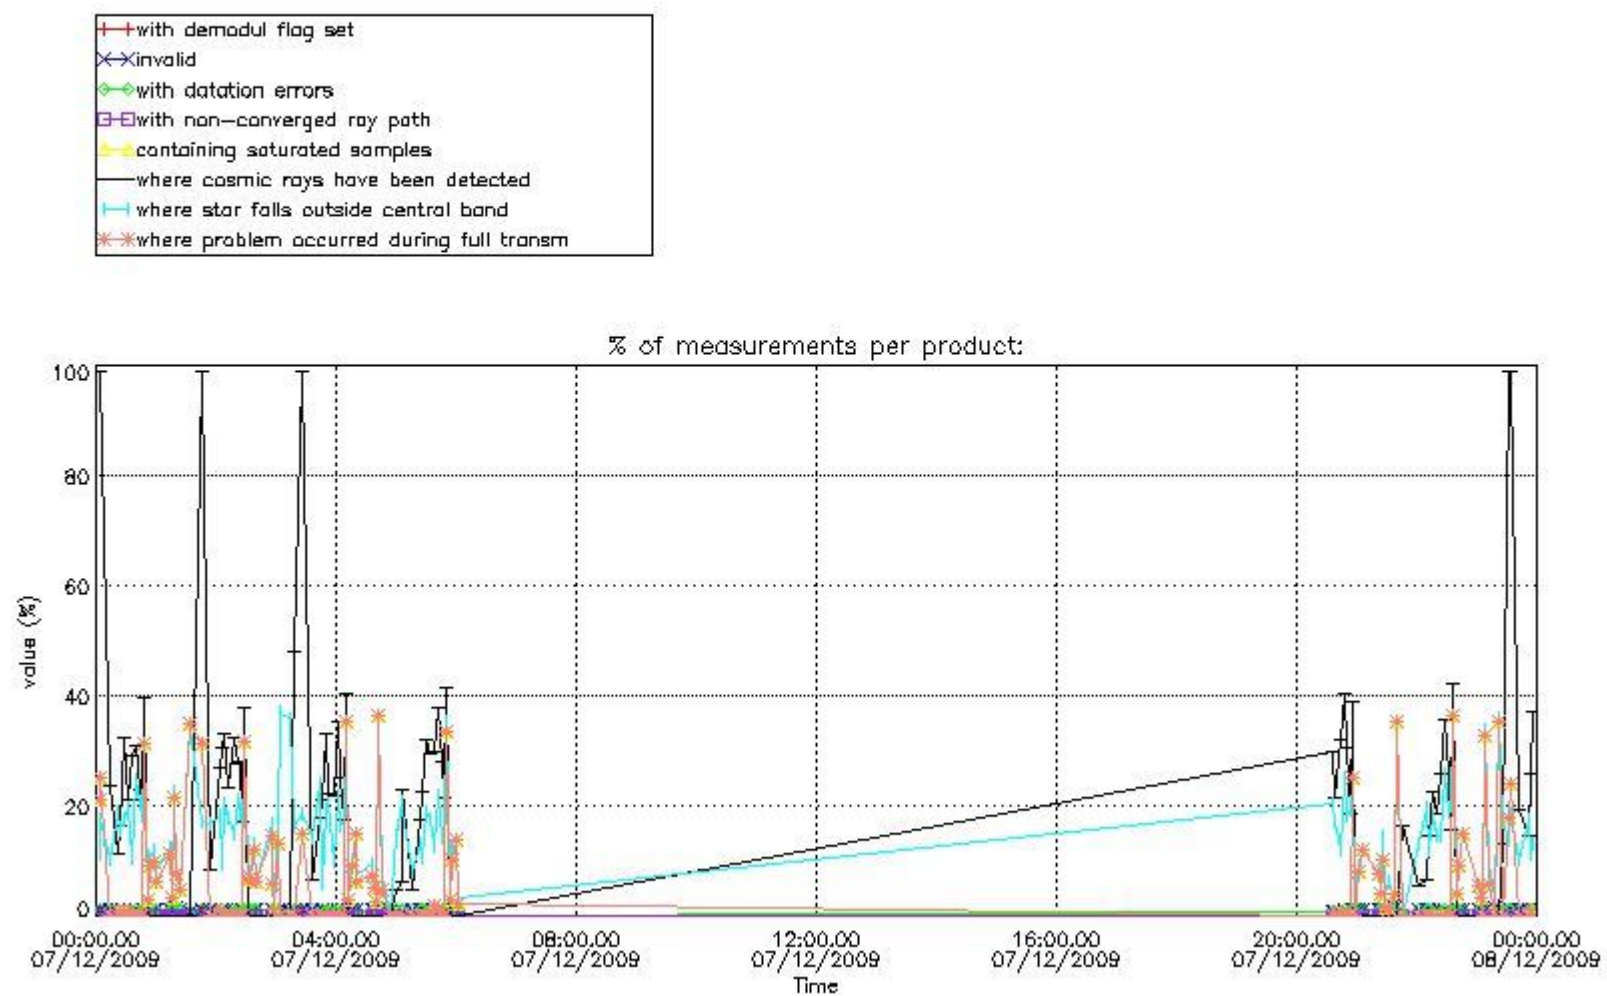

At least one measurement with demodulation flag set:	45.6693 %
Reference spectrum computed from DB:	0.00000 %
Reference spectrum with small number of measurements:	0.00000 %
SATU data not used:	0.00000 %

5.2 Plot quality information per product (time dependant)

5.3 Plot quality information per product (world map)