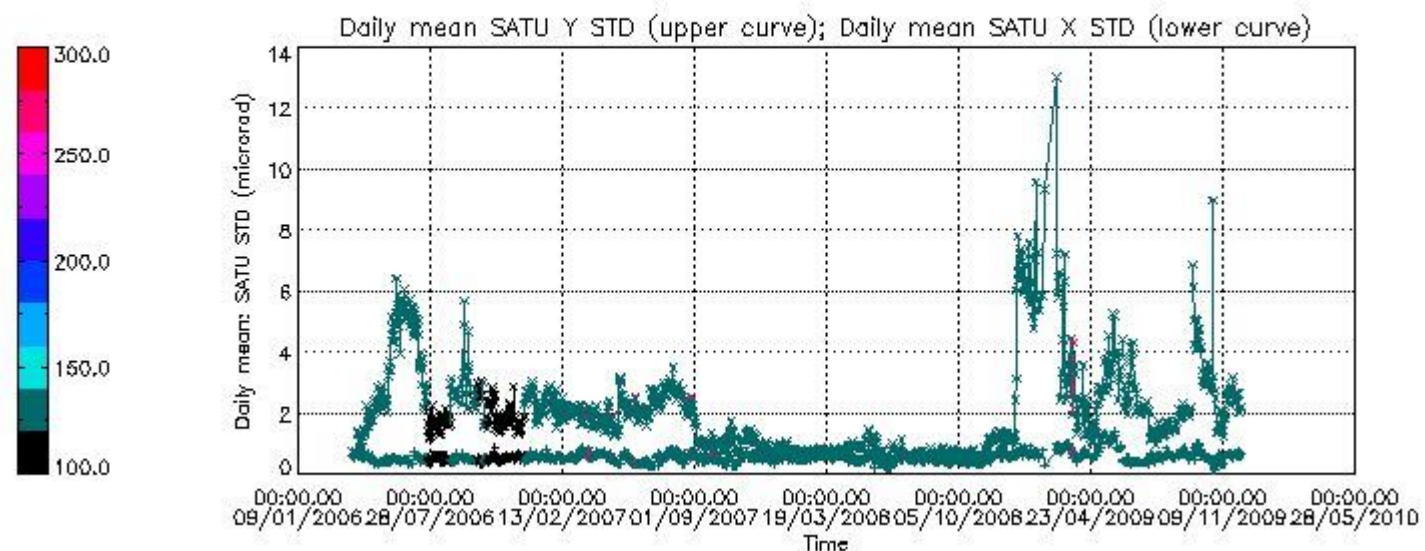

Number of data:	44450.	44450.	63800.	63800.

7.2.2 Trend of daily SATU NEA St. deviation since 1st April 2006 (dark limb)

The long term trend of the SATU 'X' and 'Y' standard deviations should be constant during the whole mission.

The colorbar represents the start tangent altitude (km) of the occultations.

Upper curve: STD of SATU Y axis

Lower curve: STD of SATU X axis

8. Auxiliary Data Files used for the production reported in section 2.4

The number reported in the third column indicates since which file (see list in section 2.4) the corresponding auxiliary file has been used. The fourth column is the date of those product files.

Type	Auxiliary Filename	Used since product	Used since product date
INST_PHYS_CHARACTERISTICS	GOM_INS_AXVIEC20091111_143220_20030716_120000_20500101_000000	1	07-DEC-2009 00:03:15
CALIBRATION_DATABASE	GOM_CAL_AXVIEC20091130_103004_20091128_000000_20500101_000000	1	07-DEC-2009 00:03:15
CALIBRATION_DATABASE	GOM_CAL_AXVIEC20091207_160509_20091205_000000_20500101_000000	84	07-DEC-2009 20:35:20
LEVEL-1B_PROC_CONFIG	GOM_PR1_AXVIEC20091111_145255_20020301_000000_20500101_000000	1	07-DEC-2009 00:03:15
STAR_CATALOGUE	GOM_CAT_AXVIEC20020121_161009_20020101_000000_20200101_000000	1	07-DEC-2009 00:03:15
STELLAR_SPECTRA_DATABANK	GOM_STS_AXVIEC20091111_151504_20020101_160000_20500101_000000	1	07-DEC-2009 00:03:15
ECMWF_FILE	AUX_ECF_AXNECM20091206_064110_20091206_210000_20091207_090000	1	07-DEC-2009 00:03:15
ECMWF_FILE	AUX_ECF_AXNECM20091206_184111_20091207_030000_20091207_150000	61	07-DEC-2009 04:35:54
ECMWF_FILE	AUX_ECF_AXNECM20091207_064111_20091207_150000_20091208_030000	84	07-DEC-2009 20:35:20
ECMWF_FILE	AUX_ECF_AXNECM20091207_064111_20091207_210000_20091208_090000	102	07-DEC-2009 22:02:10
OPTIONAL_ECMWF_FILE	MISSING	1	07-DEC-2009 00:03:15
ORBIT_DATA_FILE	DOR_NAV_OPNPDE20091206_235432_000057382084_00488_40622_9309.N1	1	07-DEC-2009 00:03:15
ORBIT_DATA_FILE	DOR_NAV_OPNPDE20091207_013529_000044632084_00489_40623_9310.N1	23	07-DEC-2009 01:37:51
ORBIT_DATA_FILE	DOR_NAV_OPNPDE20091207_025511_000054192084_00490_40624_9311.N1	40	07-DEC-2009 02:56:52
ORBIT_DATA_FILE	AUX_FPO_AXVPDS20091207_010110_20091206_190947_20091216_203559	61	07-DEC-2009 04:35:54
ORBIT_DATA_FILE	DOR_NAV_OPNPDE20091207_203230_000038252084_00501_40635_9313.N1	84	07-DEC-2009 20:35:20
ORBIT_DATA_FILE	DOR_NAV_OPNPDE20091207_215730_000041442084_00501_40635_9314.N1	102	07-DEC-2009 22:02:10
ORBIT_DATA_FILE	DOR_NAV_OPNPDE20091207_231153_000057382085_00001_40636_9315.N1	120	07-DEC-2009 23:17:39