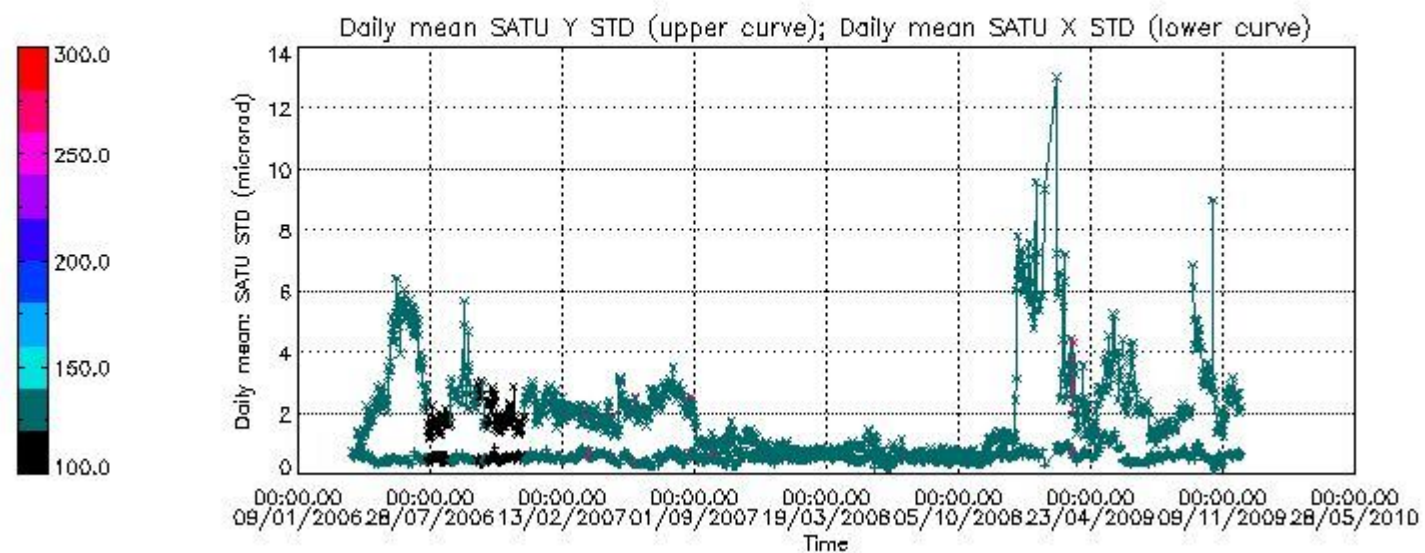

Number of data:	40300.	40300.	73200.	73200.

7.2.2 Trend of daily SATU NEA St. deviation since 1st April 2006 (dark limb)

The long term trend of the SATU 'X' and 'Y' standard deviations should be constant during the whole mission.

The colorbar represents the start tangent altitude (km) of the occultations.

Upper curve: STD of SATU Y axis

Lower curve: STD of SATU X axis

8. Auxiliary Data Files used for the production reported in section 2.4

The number reported in the third column indicates since which file (see list in section 2.4) the corresponding auxiliary file has been used. The fourth column is the date of those product files.

Type	Auxiliary Filename	Used since product	Used since product date
INST_PHYS_CHARACTERISTICS	GOM_INS_AXVIEC20091111_143220_20030716_120000_20500101_000000	1	06-DEC-2009 00:05:50
CALIBRATION_DATABASE	GOM_CAL_AXVIEC20091130_103004_20091128_000000_20500101_000000	1	06-DEC-2009 00:05:50
LEVEL-1B_PROC_CONFIG	GOM_PR1_AXVIEC20091111_145255_20020301_000000_20500101_000000	1	06-DEC-2009 00:05:50
STAR_CATALOGUE	GOM_CAT_AXVIEC20020121_161009_20020101_000000_20200101_000000	1	06-DEC-2009 00:05:50
STELLAR_SPECTRA_DATABANK	GOM_STS_AXVIEC20091111_151504_20020101_160000_20500101_000000	1	06-DEC-2009 00:05:50
ECMWF_FILE	AUX_ECF_AXNECM20091205_064111_20091205_210000_20091206_090000	1	06-DEC-2009 00:05:50
ECMWF_FILE	AUX_ECF_AXNECM20091205_184110_20091206_030000_20091206_150000	46	06-DEC-2009 03:28:35
ECMWF_FILE	AUX_ECA_AXNECM20091206_062110_20091205_210000_20091206_090000	68	06-DEC-2009 05:07:37
ECMWF_FILE	AUX_ECF_AXNECM20091206_064110_20091206_210000_20091207_090000	91	06-DEC-2009 21:03:36
OPTIONAL_ECMWF_FILE	MISSING	1	06-DEC-2009 00:05:50
ORBIT_DATA_FILE	DOR_NAV_OPNPDE20091205_224536_000057382084_00473_40607_9302.N1	1	06-DEC-2009 00:05:50
ORBIT_DATA_FILE	AUX_FPO_AXVPDS20091206_010110_20091205_194124_20091215_210736	8	06-DEC-2009 00:36:14
ORBIT_DATA_FILE	DOR_NAV_OPNPDE20091206_020730_000044632084_00475_40609_9304.N1	29	06-DEC-2009 02:09:18
ORBIT_DATA_FILE	DOR_NAV_OPNPDE20091206_032711_000054192084_00476_40610_9305.N1	46	06-DEC-2009 03:28:35
ORBIT_DATA_FILE	DOR_NAV_OPNPDE20091206_050250_000057382084_00477_40611_9306.N1	68	06-DEC-2009 05:07:37
ORBIT_DATA_FILE	DOR_NAV_OPNPDE20091206_205912_000041442084_00487_40621_9307.N1	91	06-DEC-2009 21:03:36
ORBIT_DATA_FILE	DOR_NAV_OPNPDE20091206_221335_000060572084_00487_40621_9308.N1	110	06-DEC-2009 22:22:38