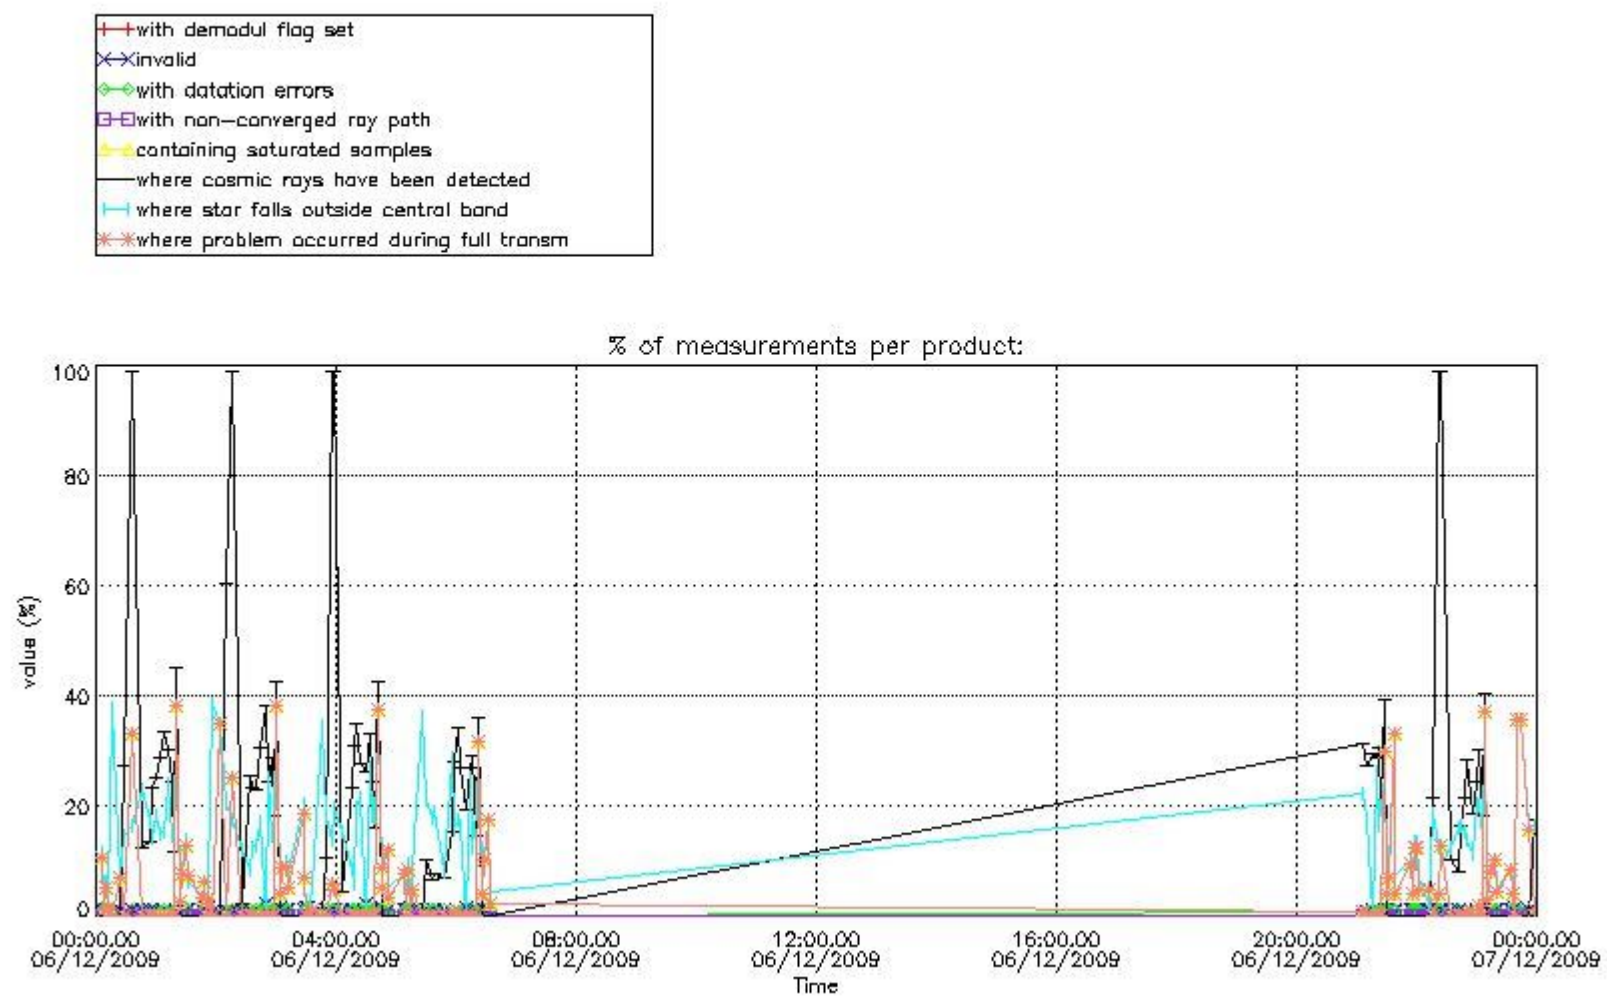

At least one measurement with demodulation flag set:	33.5878 %
Reference spectrum computed from DB:	0.00000 %
Reference spectrum with small number of measurements:	0.00000 %
SATU data not used:	0.00000 %

5.2 Plot quality information per product (time dependant)

5.3 Plot quality information per product (world map)