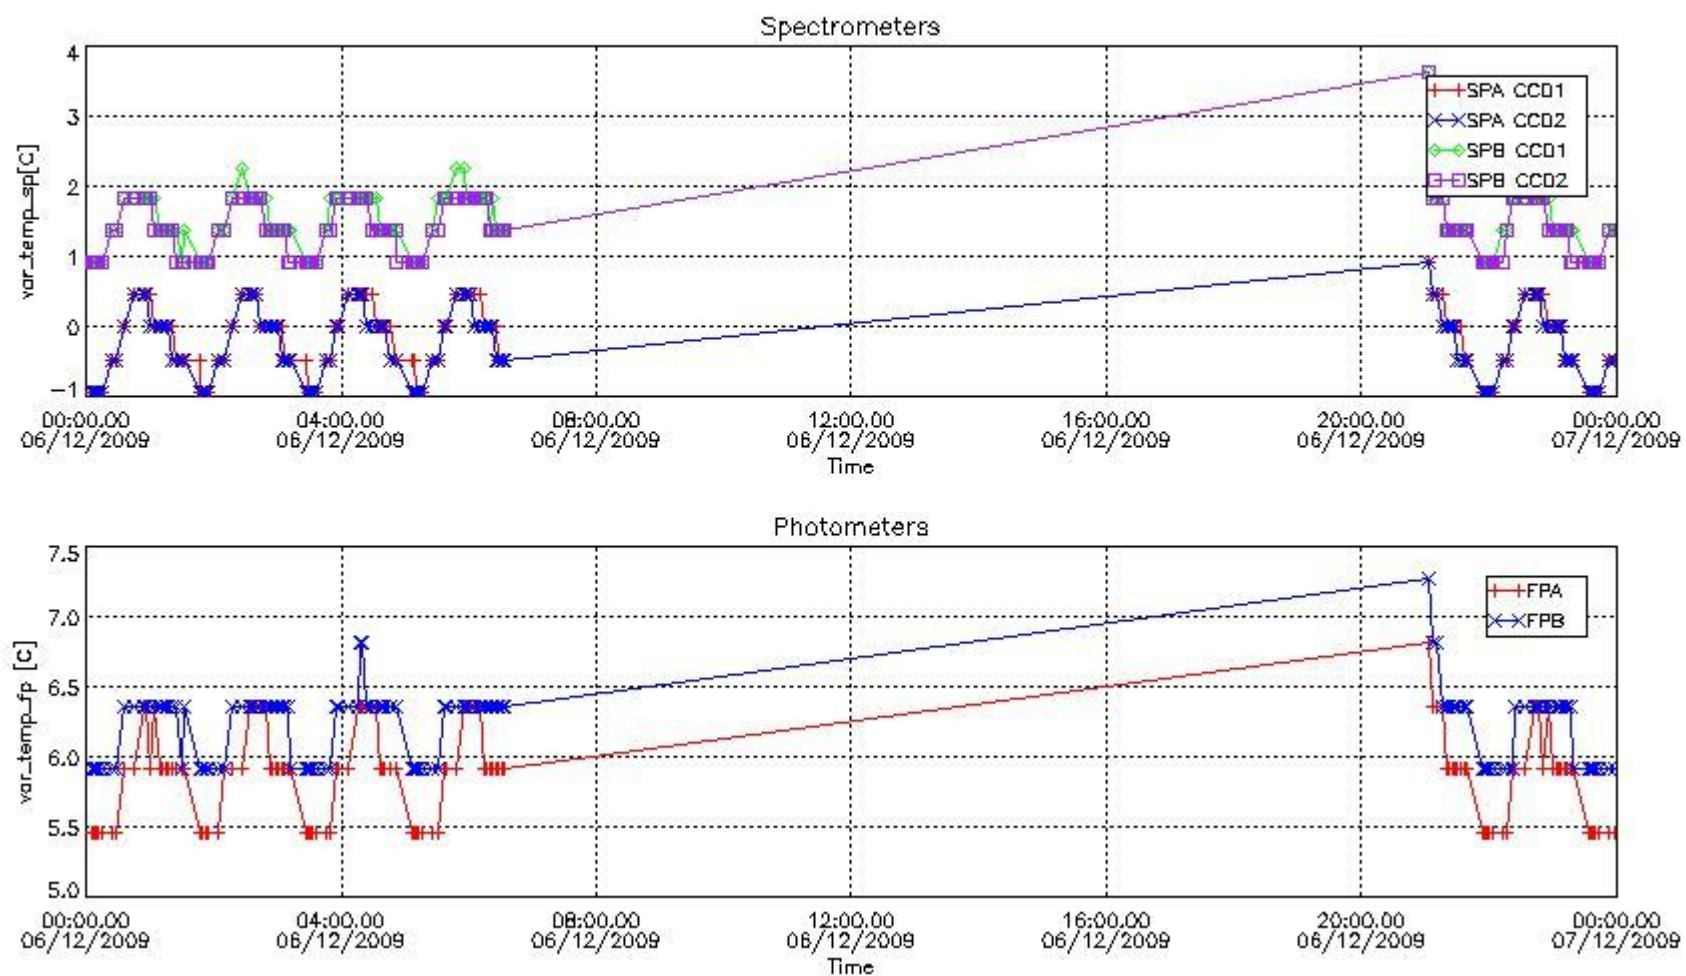

127	GOM_TRA_1PNPDE20091206_233541_000000492084_00488_40622_6757.N1	06-DEC-2009 23:35:41	Bright	48.500	82	48Bet UMa	2.3650	10600.	97	40622	No
128	GOM_TRA_1PNPDE20091206_233744_000000382084_00488_40622_6758.N1	06-DEC-2009 23:37:44	Bright	37.500	32	77Eps UMa	1.7630	11000.	75	40622	No
129	GOM_TRA_1PNPDE20091206_233959_000000552084_00488_40622_6759.N1	06-DEC-2009 23:39:59	Bright	55.000	39	85Eta UMa	1.8540	24000.	110	40622	No
130	GOM_TRA_1PNPDE20091206_234331_000000622084_00488_40622_6760.N1	06-DEC-2009 23:43:31	Bright	62.000	152	12Alp2CVn	2.8900	11000.	124	40622	No
131	GOM_TRA_1PNPDE20091206_235234_000000492084_00488_40622_6761.N1	06-DEC-2009 23:52:34	Bright	48.500	138	47Eps Vir	2.8280	4700.0	97	40622	No
132	GOM_TRA_1PNPDE20091206_235715_000000522084_00488_40622_6762.N1	06-DEC-2009 23:57:15	Bright	51.500	121	29Gam Vir	2.7400	7200.0	103	40622	No

3. Plot of GOMOS spectrometers and photometers temperatures from level 1b data

4. Overview of dark signal processing per product

The Dark Charge (DC) is a temperature-dependant signal added to the useful measurements and it is therefore subtracted from them during the processing. There are two phenomena that produce a continuous increase of the DC: the "hot pixels" (a pixel is "hot" when its DC exceeds by a significant amount its value measured on ground at the same temperature) and the "Random Telegraphic Signal" (abrupt change positive or negative of the CCD pixel signal, random in time, affecting only the DC part of the signal and not the photon generated signal).

In this section a list of products that did not use the Dark Sky Area (DSA) observation for the DC computation is given. It is also provided the mean DC plot per product for dark limb products with no error flag set.

4.1 These products did not use the DSA observation for DC computation:

Product name	DC information
GOM_TRA_1PNPDE20091206_210336_000000542084_00487_40621_6720.N1	DC map with no T dep.
GOM_TRA_1PNPDE20091206_210647_000000612084_00487_40621_6721.N1	DC map used
GOM_TRA_1PNPDE20091206_211022_000000622084_00487_40621_6722.N1	DC map used
GOM_TRA_1PNPDE20091206_211540_000000512084_00487_40621_6723.N1	DC map used