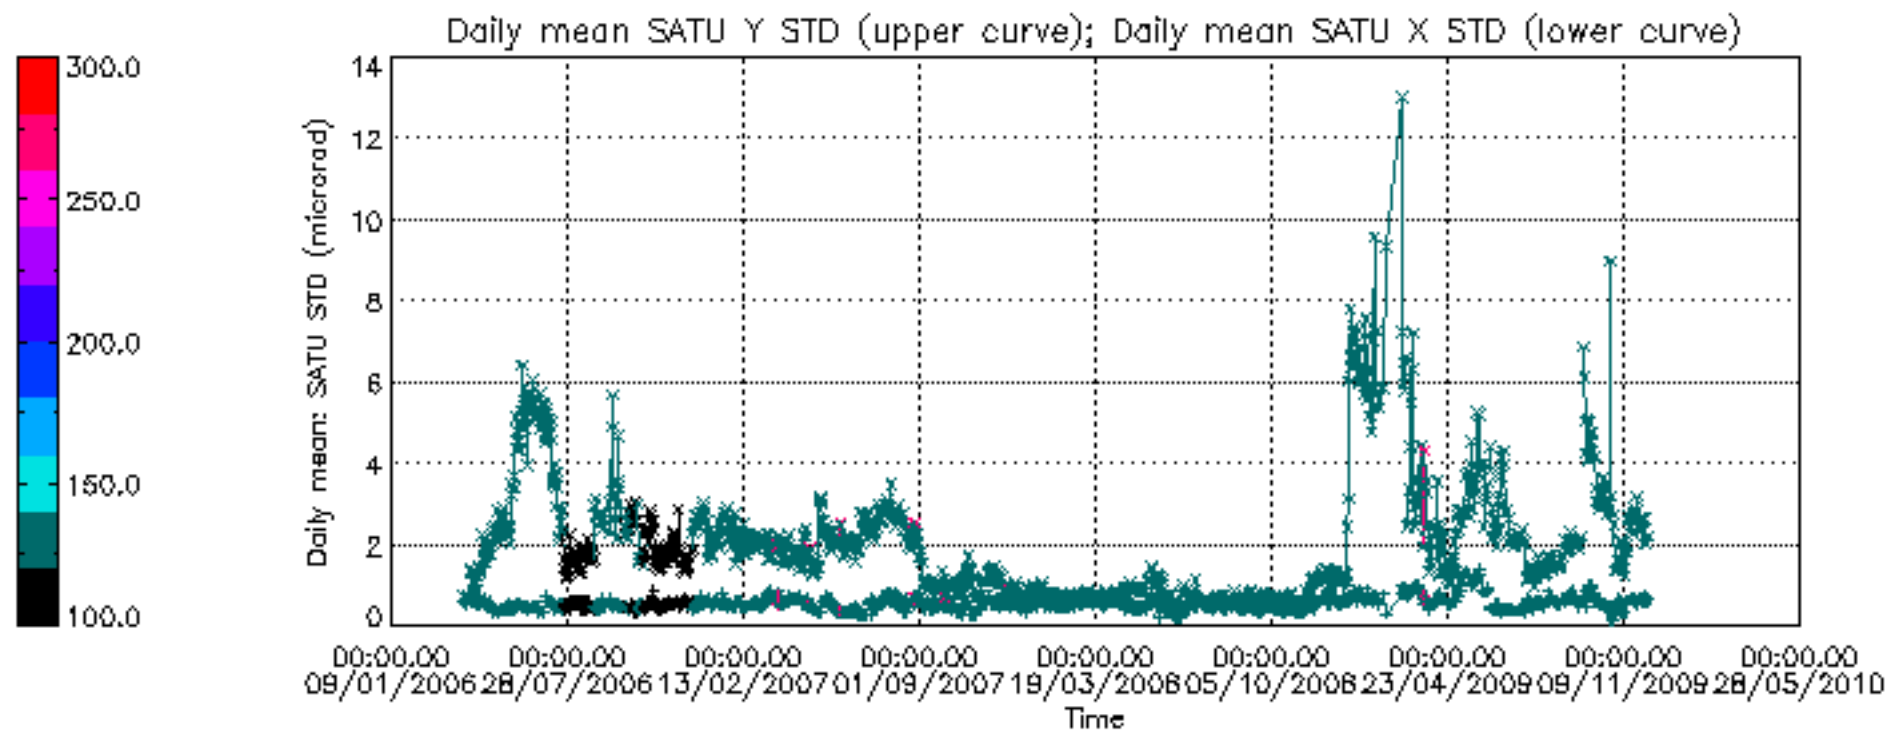

Tangent altitude at which the star is lost

/nas3/ENVISAT/GOMOS/GOM\_NL\_\_0P/GOM\_NL\_\_0PNPDE20091201\_013105\_000044402084\_00403\_40537\_9039.N1

1; -575.6; 01-DEC-2009 01:31:05; Dark ; 49.5; 100; 4Gam Crv ; 2.58; 13100;occ; 99; 0;40537  
 2; -480.0; 01-DEC-2009 01:32:41; Dark ; 48.5; 171; 2Eps Crv ; 3.00; 4250;occ; 97; 0;40537  
 3; 88.7; 01-DEC-2009 01:42:10; Dark ; 48.5; 113; Mu Vel ; 2.69; 5000;occ; 97; 0;40538  
 4; 407.7; 01-DEC-2009 01:47:29; Dark ; 59.5; 0; ; 0.00; 0;occ; 119; 0;40538  
 5; 605.8; 01-DEC-2009 01:50:47; Dark ; 49.0; 34; Gam2Vel ; 1.79; 23000;occ; 98; 0;40538  
 6; 711.5; 01-DEC-2009 01:52:32; Dark ; 57.0; 70; Zet Pup ; 2.25; 39000;occ; 114; 0;40538  
 7; 919.9; 01-DEC-2009 01:56:01; Dark ; 62.0; 117; Pi Pup ; 2.71; 3800;occ; 124; 0;40538  
 8; 1147.6; 01-DEC-2009 01:59:49; Dark ; 69.0; 23; 21Eps CMa ; 1.50; 26000;occ; 138; 0;40538  
 9; 1535.7; 01-DEC-2009 02:06:17; Dark ; 55.0; 101; 11Alp Lep ; 2.58; 7000;occ; 110; 0;40538  
 10; 1752.0; 01-DEC-2009 02:09:53; Dark ; 56.5; 7; 19Bet Ori ; 0.10; 14000;occ; 113; 0;40538  
 11; 1933.1; 01-DEC-2009 02:12:54; Dark ; 62.5; 30; 46Eps Ori ; 1.69; 30000;occ; 125; 0;40538  
 12; 2096.1; 01-DEC-2009 02:15:37; Dark ; 66.0; 27; 24Gam Ori ; 1.64; 26000;occ; 132; 0;40538  
 13; 2231.9; 01-DEC-2009 02:17:53; Bright; 50.0; 13; 87Alp Tau ; 0.87; 3800;occ; 100; 0;40538  
 14; 2328.4; 01-DEC-2009 02:19:29; Bright; 39.0; 146; 25Eta Tau ; 2.87; 15200;occ; 78; 0;40538  
 15; 2470.7; 01-DEC-2009 02:21:52; Bright; 39.5; 150; 44Zet Per ; 2.89; 28000;occ; 79; 0;40538  
 16; 2616.0; 01-DEC-2009 02:24:17; Bright; 39.5; 149; 45Eps Per ; 2.89; 30000;occ; 79; 0;40538  
 17; 2847.4; 01-DEC-2009 02:28:08; Bright; 47.5; 6; 13Alp Aur ; 0.08; 3400;occ; 95; 0;40538  
 18; 2957.0; 01-DEC-2009 02:29:58; Bright; 51.0; 42; 34Bet Aur ; 1.90; 10200;occ; 102; 0;40538  
 19; 3821.0; 01-DEC-2009 02:44:22; Bright; 44.0; 36; 50Alp UMa ; 1.80; 6300;occ; 88; 0;40538