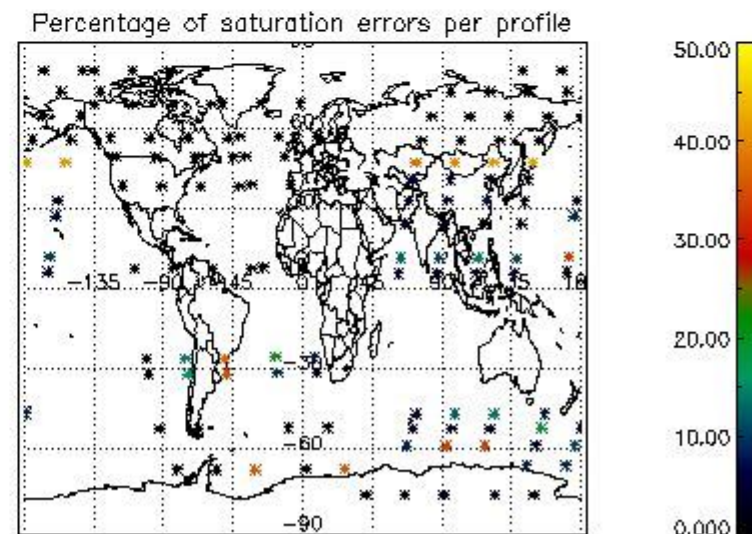

6. Statistics and plot of tangent altitude of the last measurement (DARK & BRIGHT products without errors)

6.1 Statistics on tangent altitude lost:

Statistics	DARK	BRIGHT	TWILIGHT
Mean:	14.660	16.895	NaN
St. deviation:	5.3619	6.3321	NaN
Maximum:	30.191	26.278	NaN
Minimum:	3.4220	3.7181	NaN
Number of data:	42.000	65.000	NaN

6.2 Plot for DARK limb products