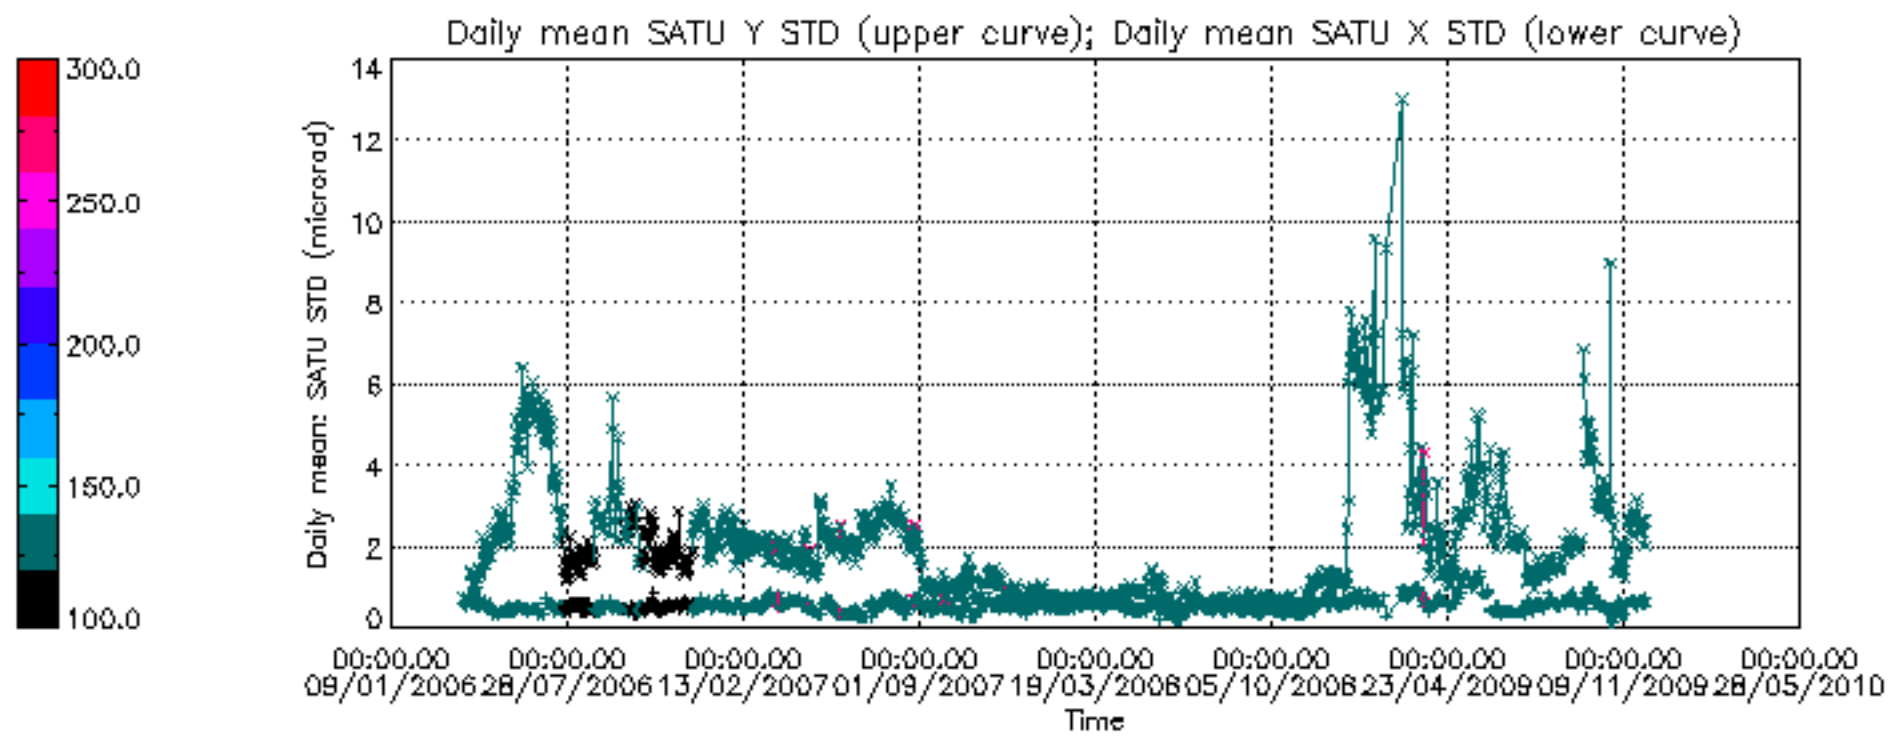

Tangent altitude at which the star is lost

/nas3/ENVISAT/GOMOS/GOM\_NL\_\_0P/GOM\_NL\_\_0PNPDE20091201\_013105\_000044402084\_00403\_40537\_9039.N1

1; -575.6; 01-DEC-2009 01:31:05; Dark ; 49.5; 100; 4Gam Crv ; 2.58; 13100;occ; 99; 0;40537  
 2; -480.0; 01-DEC-2009 01:32:41; Dark ; 48.5; 171; 2Eps Crv ; 3.00; 4250;occ; 97; 0;40537  
 3; 88.7; 01-DEC-2009 01:42:10; Dark ; 48.5; 113; Mu Vel ; 2.69; 5000;occ; 97; 0;40538  
 4; 407.7; 01-DEC-2009 01:47:29; Dark ; 59.5; 0; ; 0.00; 0;occ; 119; 0;40538  
 5; 605.8; 01-DEC-2009 01:50:47; Dark ; 49.0; 34; Gam2Vel ; 1.79; 23000;occ; 98; 0;40538  
 6; 711.5; 01-DEC-2009 01:52:32; Dark ; 57.0; 70; Zet Pup ; 2.25; 39000;occ; 114; 0;40538  
 7; 919.9; 01-DEC-2009 01:56:01; Dark ; 62.0; 117; Pi Pup ; 2.71; 3800;occ; 124; 0;40538  
 8; 1147.6; 01-DEC-2009 01:59:49; Dark ; 69.0; 23; 21Eps CMa ; 1.50; 26000;occ; 138; 0;40538  
 9; 1535.7; 01-DEC-2009 02:06:17; Dark ; 55.0; 101; 11Alp Lep ; 2.58; 7000;occ; 110; 0;40538  
 10; 1752.0; 01-DEC-2009 02:09:53; Dark ; 56.5; 7; 19Bet Ori ; 0.10; 14000;occ; 113; 0;40538  
 11; 1933.1; 01-DEC-2009 02:12:54; Dark ; 62.5; 30; 46Eps Ori ; 1.69; 30000;occ; 125; 0;40538  
 12; 2096.1; 01-DEC-2009 02:15:37; Dark ; 66.0; 27; 24Gam Ori ; 1.64; 26000;occ; 132; 0;40538  
 13; 2231.9; 01-DEC-2009 02:17:53; Bright; 50.0; 13; 87Alp Tau ; 0.87; 3800;occ; 100; 0;40538  
 14; 2328.4; 01-DEC-2009 02:19:29; Bright; 39.0; 146; 25Eta Tau ; 2.87; 15200;occ; 78; 0;40538  
 15; 2470.7; 01-DEC-2009 02:21:52; Bright; 39.5; 150; 44Zet Per ; 2.89; 28000;occ; 79; 0;40538  
 16; 2616.0; 01-DEC-2009 02:24:17; Bright; 39.5; 149; 45Eps Per ; 2.89; 30000;occ; 79; 0;40538  
 17; 2847.4; 01-DEC-2009 02:28:08; Bright; 47.5; 6; 13Alp Aur ; 0.08; 3400;occ; 95; 0;40538  
 18; 2957.0; 01-DEC-2009 02:29:58; Bright; 51.0; 42; 34Bet Aur ; 1.90; 10200;occ; 102; 0;40538  
 19; 3821.0; 01-DEC-2009 02:44:22; Bright; 44.0; 36; 50Alp UMa ; 1.80; 6300;occ; 88; 0;40538