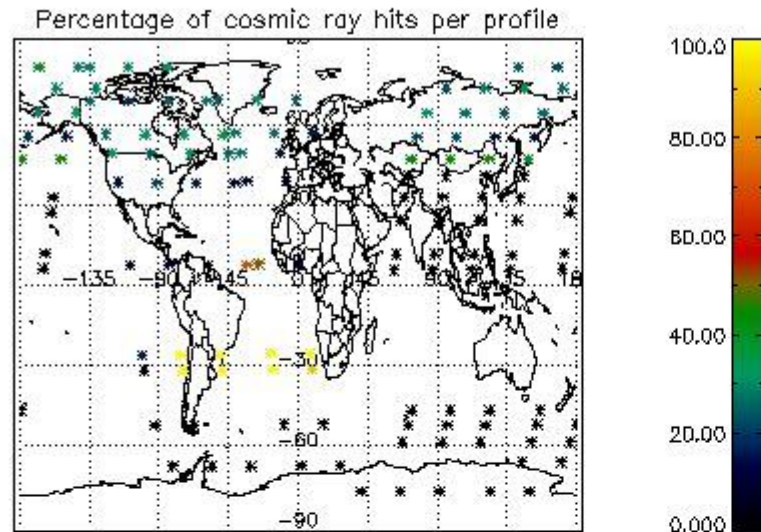

6. Statistics and plot of tangent altitude of the last measurement (DARK & BRIGHT products without errors)

6.1 Statistics on tangent altitude lost:

Statistics	DARK	BRIGHT	TWILIGHT
Mean:	14.660	16.895	NaN
St. deviation:	5.3619	6.3321	NaN
Maximum:	30.191	26.278	NaN
Minimum:	3.4220	3.7181	NaN
Number of data:	42.000	65.000	NaN

6.2 Plot for DARK limb products