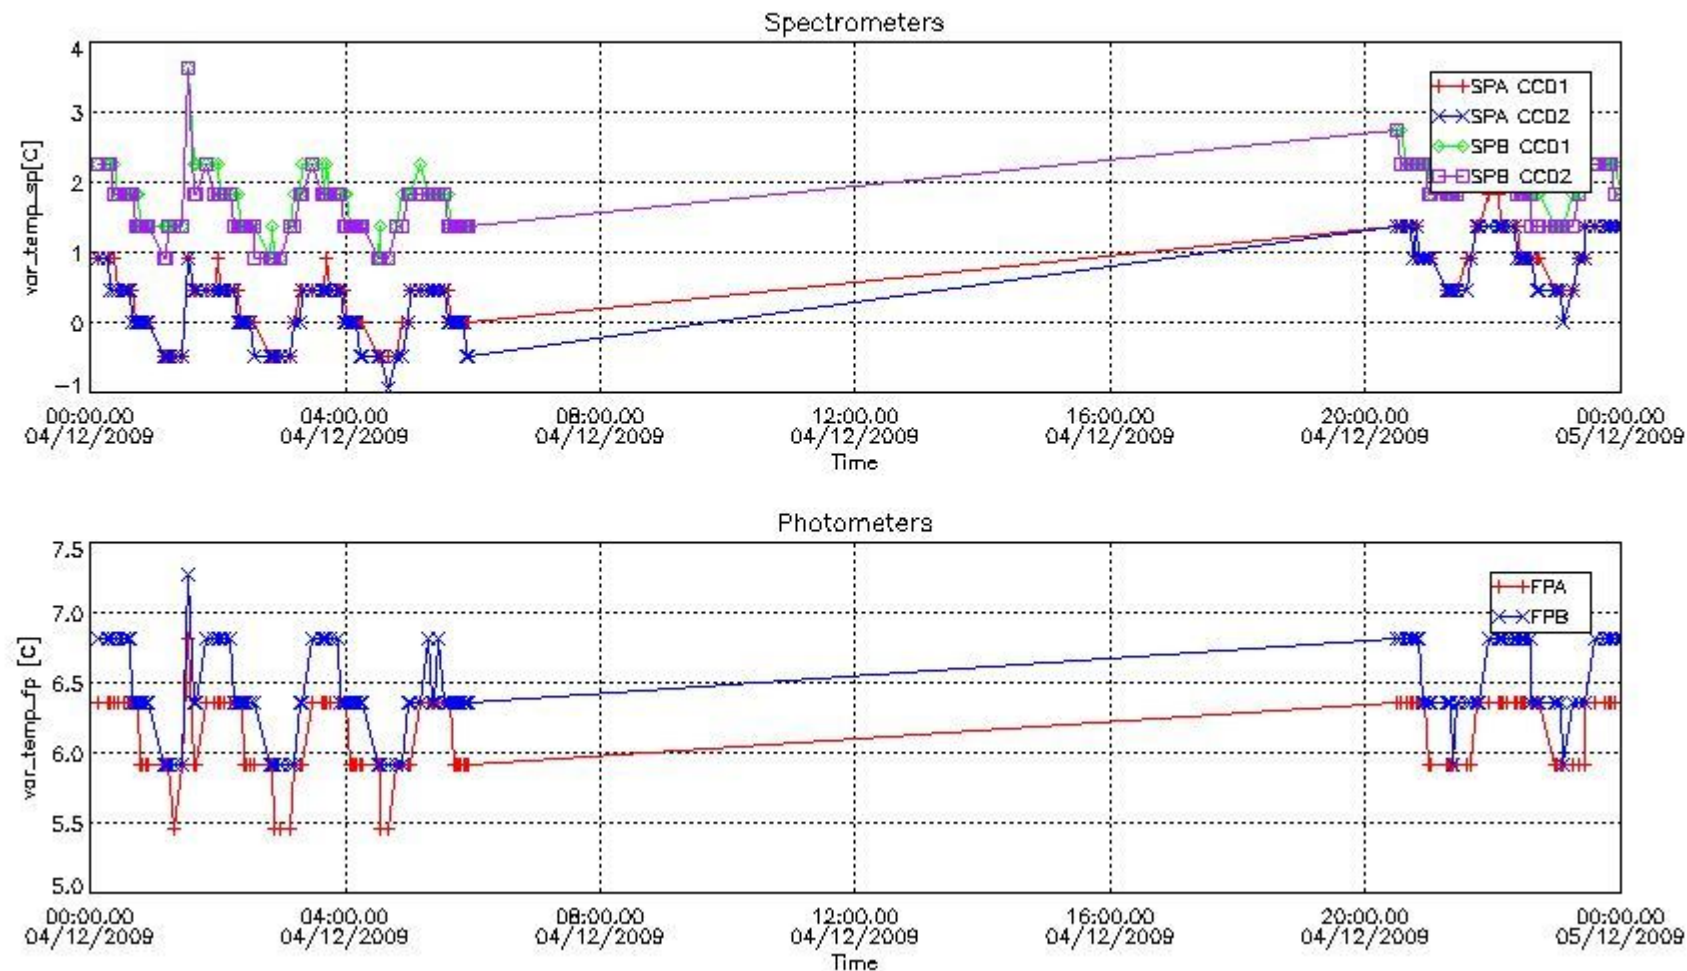

3. Plot of GOMOS spectrometers and photometers temperatures from level 1b data

4. Overview of dark signal processing per product