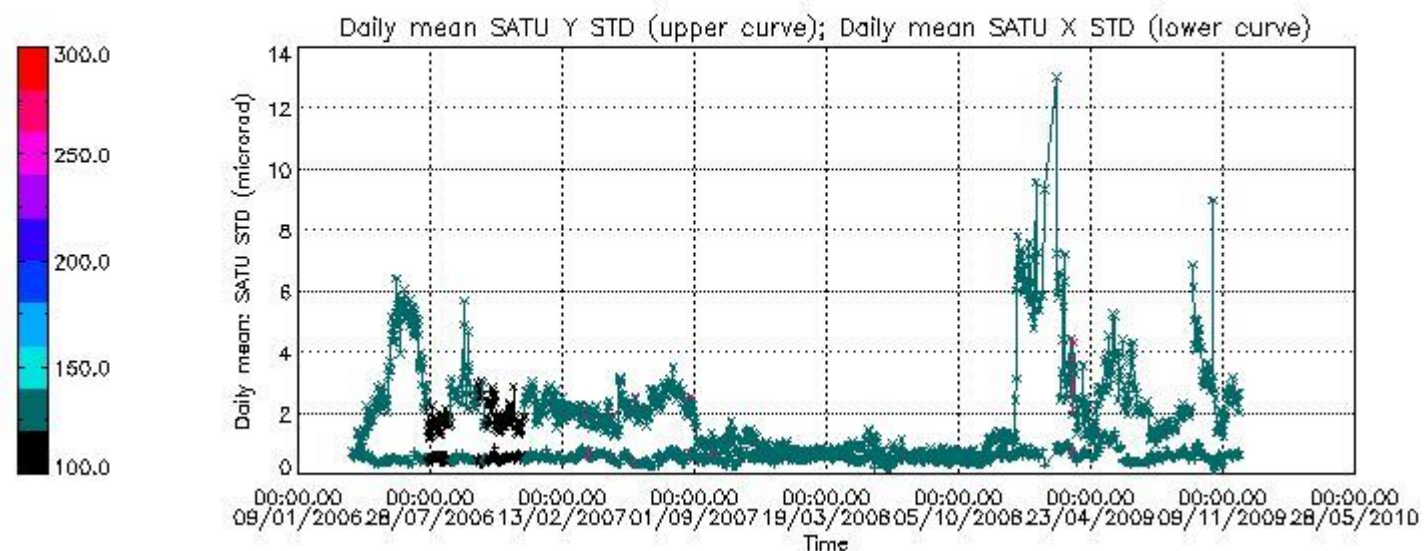

Number of data:	46550.	46550.	64900.	64900.

7.2.2 Trend of daily SATU NEA St. deviation since 1st April 2006 (dark limb)

The long term trend of the SATU 'X' and 'Y' standard deviations should be constant during the whole mission.

The colorbar represents the start tangent altitude (km) of the occultations.

Upper curve: STD of SATU Y axis
Lower curve: STD of SATU X axis

8. Auxiliary Data Files used for the production reported in section 2.4

The number reported in the third column indicates since which file (see list in section 2.4) the corresponding auxiliary file has been used. The fourth column is the date of those product files.

Type	Auxiliary Filename	Used since product	Used since product date
INST_PHYS_CHARACTERISTICS	GOM_INS_AXVIEC20091111_143220_20030716_120000_20500101_000000	1	04-DEC-2009 00:07:51
CALIBRATION_DATABASE	GOM_CAL_AXVIEC20091130_103004_20091128_000000_20500101_000000	1	04-DEC-2009 00:07:51
LEVEL-1B_PROC_CONFIG	GOM_PR1_AXVIEC20091111_145255_20020301_000000_20500101_000000	1	04-DEC-2009 00:07:51
STAR_CATALOGUE	GOM_CAT_AXVIEC20020121_161009_20020101_000000_20200101_000000	1	04-DEC-2009 00:07:51
STELLAR_SPECTRA_DATABANK	GOM_STS_AXVIEC20091111_151504_20020101_160000_20500101_000000	1	04-DEC-2009 00:07:51
ECMWF_FILE	AUX_ECF_AXNECM20091203_064111_20091203_210000_20091204_090000	1	04-DEC-2009 00:07:51
ECMWF_FILE	AUX_ECF_AXNECM20091203_183502_20091204_030000_20091204_150000	62	04-DEC-2009 04:30:26
ECMWF_FILE	AUX_ECF_AXNECM20091204_064111_20091204_150000_20091205_030000	85	04-DEC-2009 20:29:04
ECMWF_FILE	AUX_ECF_AXNECM20091204_064111_20091204_210000_20091205_090000	103	04-DEC-2009 21:44:49
OPTIONAL_ECMWF_FILE	MISSING	1	04-DEC-2009 00:07:51
ORBIT_DATA_FILE	DOR_NAV_OPNPDE20091203_234937_000057382084_00445_40579_9289.N1	1	04-DEC-2009 00:07:51
ORBIT_DATA_FILE	DOR_NAV_OPNPDE20091204_013034_000044632084_00446_40580_9290.N1	21	04-DEC-2009 01:31:36
ORBIT_DATA_FILE	DOR_NAV_OPNPDE20091204_025016_000054192084_00447_40581_9291.N1	40	04-DEC-2009 02:51:26
ORBIT_DATA_FILE	AUX_FPO_AXVPDS20091204_010110_20091203_190402_20091213_203014	62	04-DEC-2009 04:30:26
ORBIT_DATA_FILE	DOR_NAV_OPNPDE20091204_202735_000038252084_00458_40592_9293.N1	85	04-DEC-2009 20:29:04
ORBIT_DATA_FILE	DOR_NAV_OPNPDE20091204_213639_000060572084_00458_40592_9294.N1	103	04-DEC-2009 21:44:49
ORBIT_DATA_FILE	DOR_NAV_OPNPDE20091204_231736_000057382084_00459_40593_9295.N1	126	04-DEC-2009 23:25:25