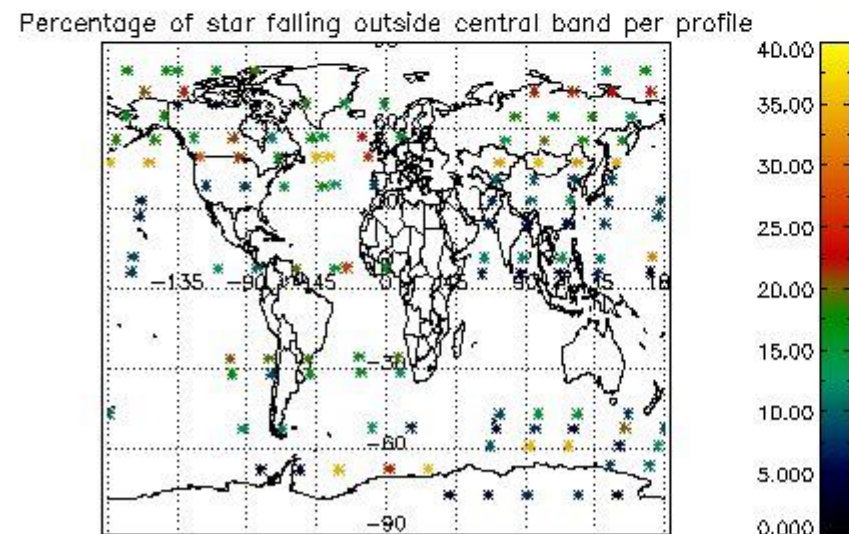

6. Statistics and plot of tangent altitude of the last measurement (DARK & BRIGHT products without errors)

6.1 Statistics on tangent altitude lost:

Statistics	DARK	BRIGHT	TWILIGHT
Mean:	14.660	16.895	NaN
St. deviation:	5.3619	6.3321	NaN
Maximum:	30.191	26.278	NaN
Minimum:	3.4220	3.7181	NaN
Number of data:	42.000	65.000	NaN

6.2 Plot for DARK limb products