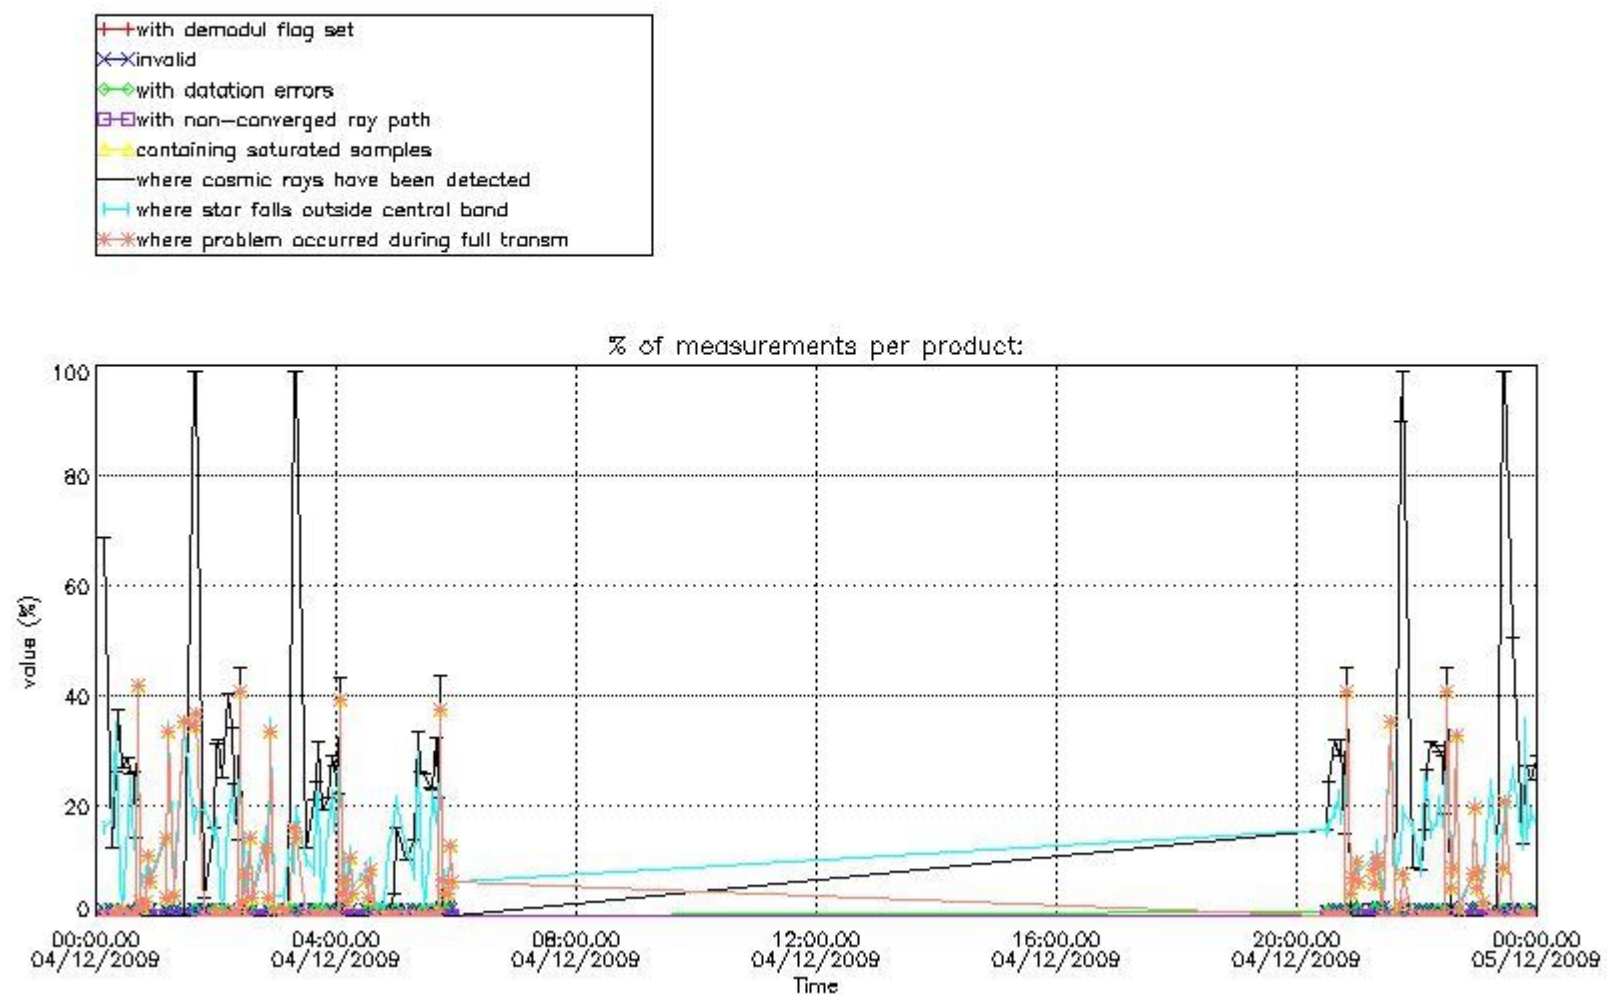

At least one measurement with demodulation flag set:	45.4545 %
Reference spectrum computed from DB:	0.00000 %
Reference spectrum with small number of measurements:	0.00000 %
SATU data not used:	0.00000 %

5.2 Plot quality information per product (time dependant)

5.3 Plot quality information per product (world map)