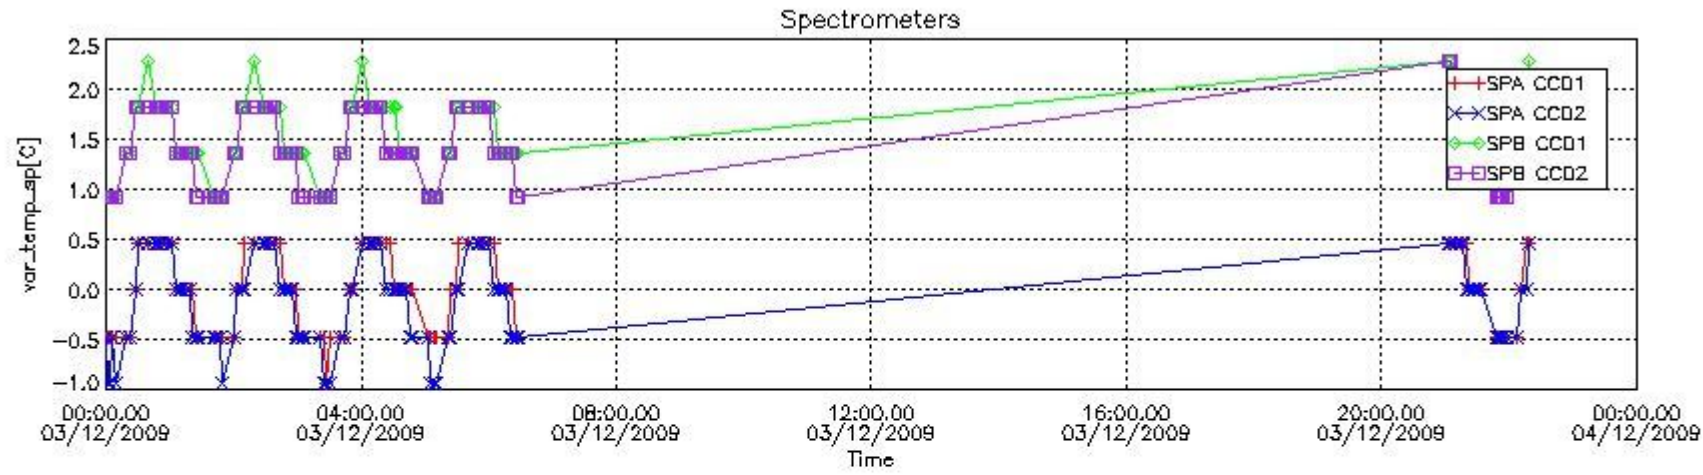

4. Overview of dark signal processing per product

The Dark Charge (DC) is a temperature-dependant signal added to the useful measurements and it is therefore subtracted from them during the processing. There are two phenomena that produce a continuous increase of the DC: the "hot pixels" (a pixel is "hot" when its DC exceeds by a significant amount its value measured on ground at the same temperature) and the "Random Telegraphic Signal" (abrupt change positive or negative of the CCD pixel signal, random in time, affecting only the DC part of the signal and not the photon generated signal).

In this section a list of products that did not use the Dark Sky Area (DSA) observation for the DC computation is given. It is also provided the mean DC plot per product for dark limb products with no error flag set.

4.1 These products did not use the DSA observation for DC computation:

Product name	DC information
GOM_TRA_1PNPDE20091203_210258_000000282084_00444_40578_6193.N1	DC map used
GOM_TRA_1PNPDE20091203_210412_000000652084_00444_40578_6194.N1	DC map used
GOM_TRA_1PNPDE20091203_210949_000000552084_00444_40578_6195.N1	DC map used
GOM_TRA_1PNPDE20091203_211348_000000572084_00444_40578_6196.N1	DC map used
GOM_TRA_1PNPDE20091203_211637_000000612084_00444_40578_6197.N1	DC map used
GOM_TRA_1PNPDE20091203_211915_000000582084_00444_40578_6198.N1	DC map used
GOM_TRA_1PNPDE20091203_212137_000000602084_00444_40578_6199.N1	DC map used
GOM_TRA_1PNPDE20091203_212507_000000512084_00444_40578_6200.N1	DC map used
GOM_TRA_1PNPDE20091203_212804_000000372084_00444_40578_6201.N1	DC map used
GOM_TRA_1PNPDE20091203_213140_000000482084_00444_40578_6202.N1	DC map used
GOM_TRA_1PNPDE20091203_213318_000000502084_00444_40578_6203.N1	DC map used
GOM_TRA_1PNPDE20091203_214804_000000582084_00444_40578_6204.N1	DC map used
GOM_TRA_1PNPDE20091203_214939_000000502084_00444_40578_6205.N1	DC map used
GOM_TRA_1PNPDE20091203_215129_000000432084_00444_40578_6206.N1	DC map used