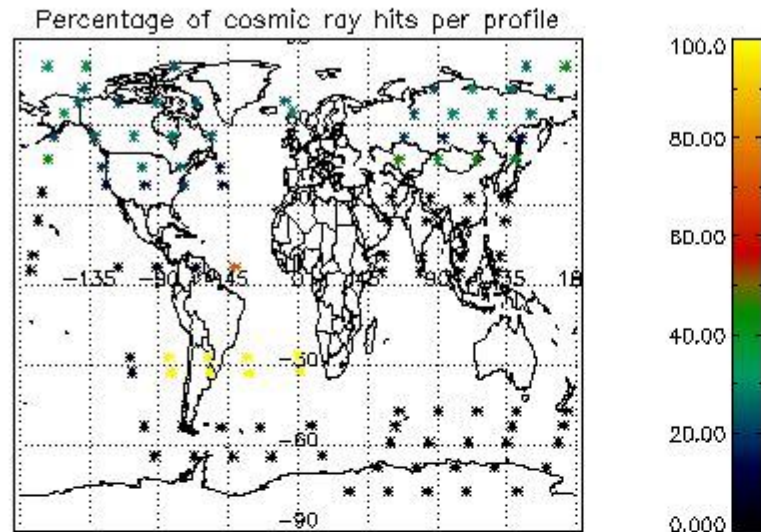

6. Statistics and plot of tangent altitude of the last measurement (DARK & BRIGHT products without errors)

6.1 Statistics on tangent altitude lost:

Statistics	DARK	BRIGHT	TWILIGHT
Mean:	16.569	17.205	NaN
St. deviation:	12.136	6.3870	NaN
Maximum:	79.972	26.958	NaN
Minimum:	8.9917	3.7029	NaN
Number of data:	32.000	58.000	NaN

6.2 Plot for DARK limb products