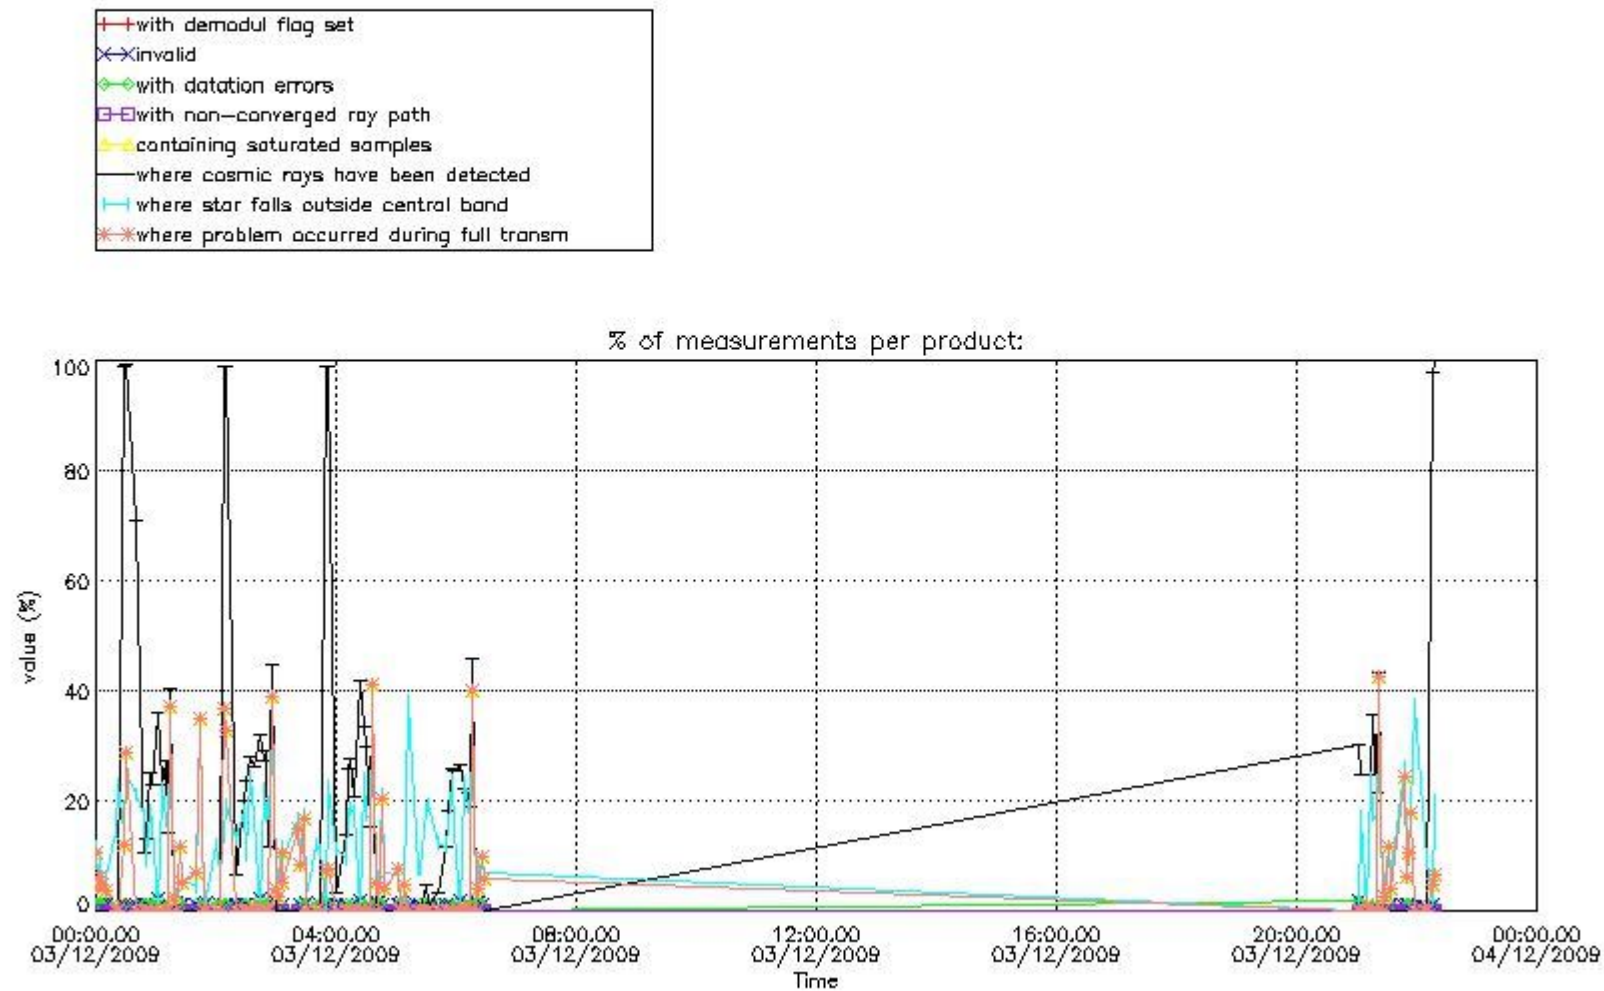

5. Demodulation flag and quality information monitoring

In this section it is presented the modulation information extracted from the pcd (product confidence data) at measurement level and information extracted from the Quality Summary dataset. Only products without errors (error flag in the MPH set to "0") are used.

5.1 Percentage of products during reporting period with:

At least one measurement with demodulation flag set:	43.6364 %
Reference spectrum computed from DB:	0.00000 %
Reference spectrum with small number of measurements:	0.00000 %
SATU data not used:	0.00000 %

5.2 Plot quality information per product (time dependant)

5.3 Plot quality information per product (world map)