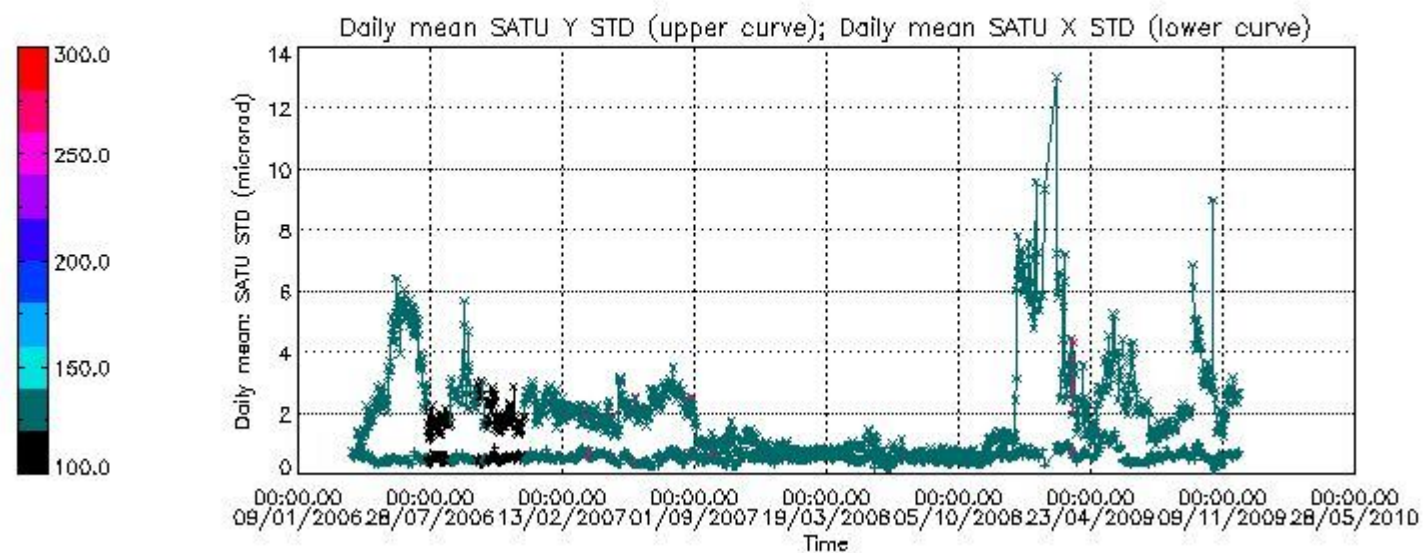

Number of data:	36950.	36950.	61950.	61950.

7.2.2 Trend of daily SATU NEA St. deviation since 1st April 2006 (dark limb)

The long term trend of the SATU 'X' and 'Y' standard deviations should be constant during the whole mission.

The colorbar represents the start tangent altitude (km) of the occultations.

Upper curve: STD of SATU Y axis

Lower curve: STD of SATU X axis

8. Auxiliary Data Files used for the production reported in section 2.4

The number reported in the third column indicates since which file (see list in section 2.4) the corresponding auxiliary file has been used. The fourth column is the date of those product files.

Type	Auxiliary Filename	Used since product	Used since product date
INST_PHYS_CHARACTERISTICS	GOM_INS_AXVIEC20091111_143220_20030716_120000_20500101_000000	1	03-DEC-2009 00:00:22
CALIBRATION_DATABASE	GOM_CAL_AXVIEC20091130_103004_20091128_000000_20500101_000000	1	03-DEC-2009 00:00:22
LEVEL-1B_PROC_CONFIG	GOM_PR1_AXVIEC20091111_145255_20020301_000000_20500101_000000	1	03-DEC-2009 00:00:22
STAR_CATALOGUE	GOM_CAT_AXVIEC20020121_161009_20020101_000000_20200101_000000	1	03-DEC-2009 00:00:22
STELLAR_SPECTRA_DATABANK	GOM_STS_AXVIEC20091111_151504_20020101_160000_20500101_000000	1	03-DEC-2009 00:00:22
ECMWF_FILE	AUX_ECF_AXNECM20091202_064111_20091202_210000_20091203_090000	1	03-DEC-2009 00:00:22
ECMWF_FILE	AUX_ECF_AXNECM20091202_182112_20091203_030000_20091203_150000	47	03-DEC-2009 03:24:54
ECMWF_FILE	AUX_ECA_AXNECM20091203_062110_20091202_210000_20091203_090000	68	03-DEC-2009 05:02:09
ECMWF_FILE	AUX_ECF_AXNECM20091203_064111_20091203_210000_20091204_090000	91	03-DEC-2009 21:02:58
OPTIONAL_ECMWF_FILE	MISSING	1	03-DEC-2009 00:00:22
ORBIT_DATA_FILE	DOR_NAV_OPNPDE20091202_224041_000060572084_00430_40564_9282.N1	1	03-DEC-2009 00:00:22
ORBIT_DATA_FILE	DOR_NAV_OPNPDE20091203_002138_000057382084_00431_40565_9283.N1	8	03-DEC-2009 00:28:14
ORBIT_DATA_FILE	DOR_NAV_OPNPDE20091203_020235_000044632084_00432_40566_9284.N1	29	03-DEC-2009 02:03:05
ORBIT_DATA_FILE	DOR_NAV_OPNPDE20091203_032217_000054192084_00433_40567_9285.N1	47	03-DEC-2009 03:24:54
ORBIT_DATA_FILE	AUX_FPO_AXVPDS20091203_010110_20091202_193539_20091212_210151	68	03-DEC-2009 05:02:09
ORBIT_DATA_FILE	DOR_NAV_OPNPDE20091203_205936_000038252084_00444_40578_9287.N1	91	03-DEC-2009 21:02:58
ORBIT_DATA_FILE	DOR_NAV_OPNPDE20091203_220840_000057382084_00444_40578_9288.N1	109	03-DEC-2009 22:16:13