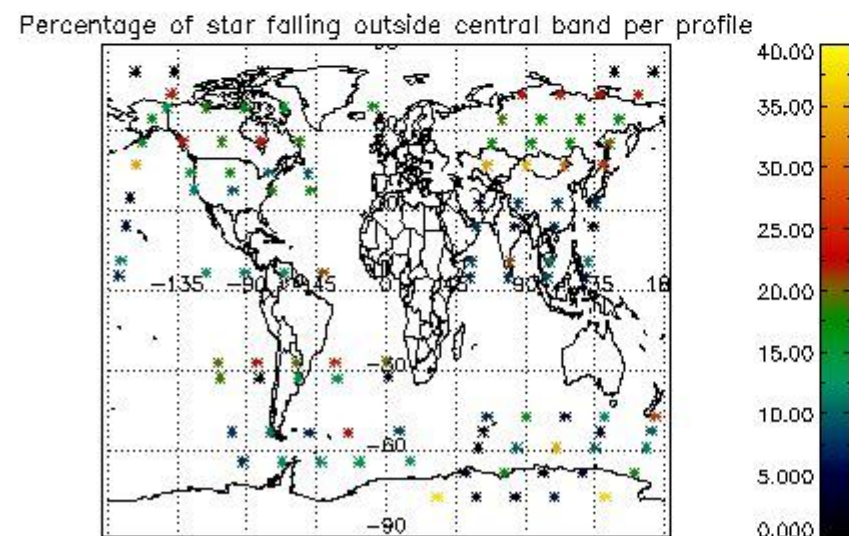

6. Statistics and plot of tangent altitude of the last measurement (DARK & BRIGHT products without errors)

6.1 Statistics on tangent altitude lost:

Statistics	DARK	BRIGHT	TWILIGHT
Mean:	16.569	17.205	NaN
St. deviation:	12.136	6.3870	NaN
Maximum:	79.972	26.958	NaN
Minimum:	8.9917	3.7029	NaN
Number of data:	32.000	58.000	NaN

6.2 Plot for DARK limb products