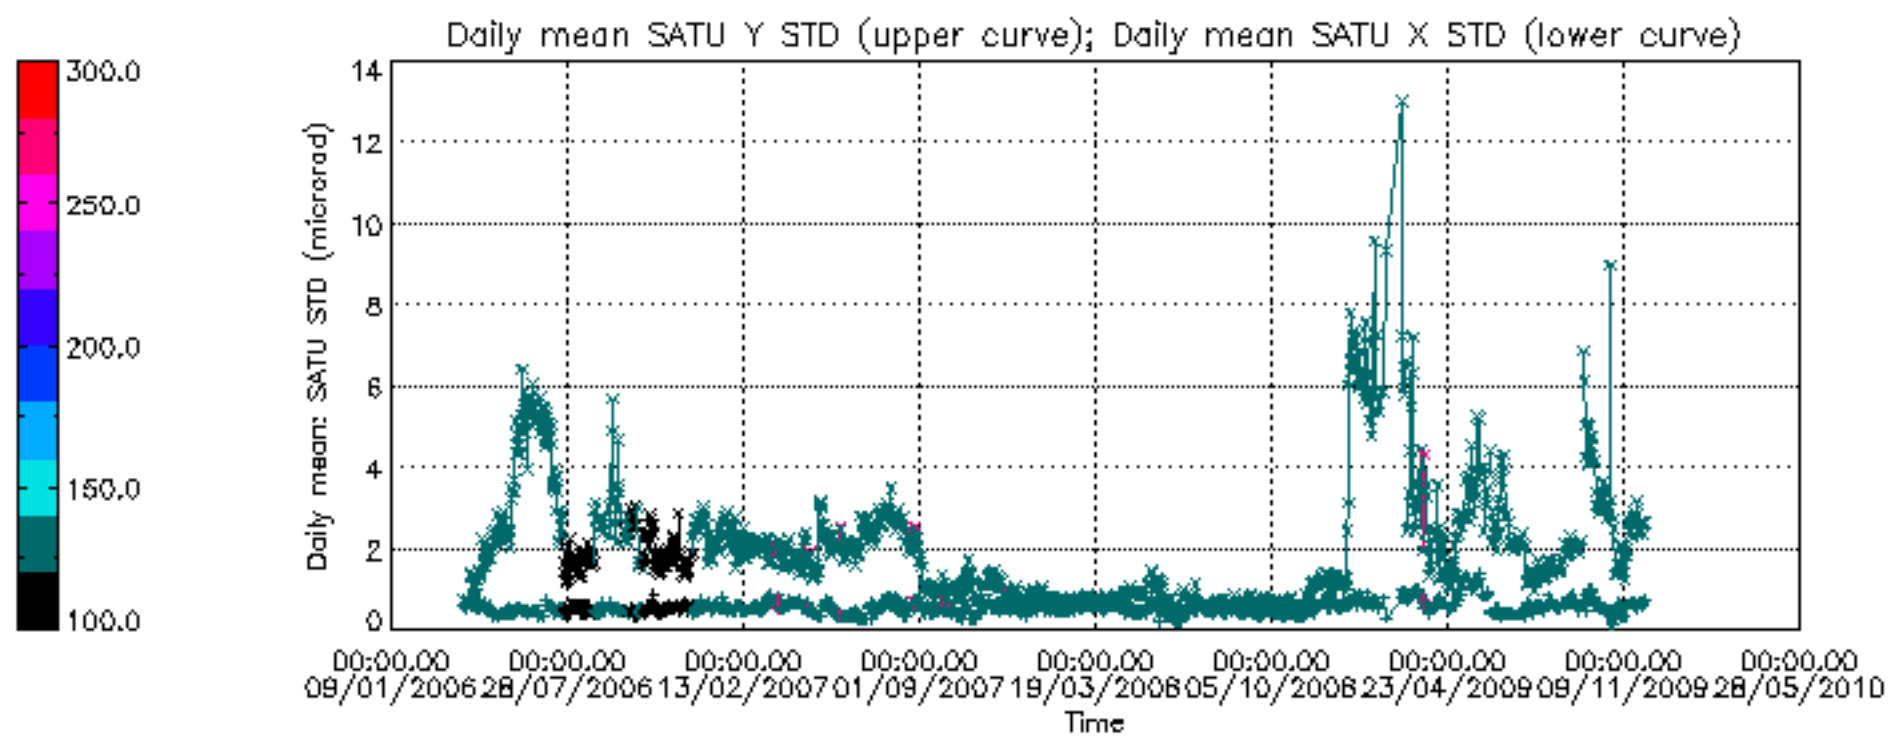

Tangent altitude at which the star is lost

/nas3/ENVISAT/GOMOS/GOM\_NL\_\_0P/GOM\_NL\_\_0PNPDE20091201\_013105\_000044402084\_00403\_40537\_9039.N1

1; -575.6; 01-DEC-2009 01:31:05; Dark ; 49.5; 100; 4Gam Crv ; 2.58; 13100;occ; 99; 0;40537  
 2; -480.0; 01-DEC-2009 01:32:41; Dark ; 48.5; 171; 2Eps Crv ; 3.00; 4250;occ; 97; 0;40537  
 3; 88.7; 01-DEC-2009 01:42:10; Dark ; 48.5; 113; Mu Vel ; 2.69; 5000;occ; 97; 0;40538  
 4; 407.7; 01-DEC-2009 01:47:29; Dark ; 59.5; 0; ; 0.00; 0;occ; 119; 0;40538  
 5; 605.8; 01-DEC-2009 01:50:47; Dark ; 49.0; 34; Gam2Vel ; 1.79; 23000;occ; 98; 0;40538  
 6; 711.5; 01-DEC-2009 01:52:32; Dark ; 57.0; 70; Zet Pup ; 2.25; 39000;occ; 114; 0;40538  
 7; 919.9; 01-DEC-2009 01:56:01; Dark ; 62.0; 117; Pi Pup ; 2.71; 3800;occ; 124; 0;40538  
 8; 1147.6; 01-DEC-2009 01:59:49; Dark ; 69.0; 23; 21Eps CMa ; 1.50; 26000;occ; 138; 0;40538  
 9; 1535.7; 01-DEC-2009 02:06:17; Dark ; 55.0; 101; 11Alp Lep ; 2.58; 7000;occ; 110; 0;40538  
 10; 1752.0; 01-DEC-2009 02:09:53; Dark ; 56.5; 7; 19Bet Ori ; 0.10; 14000;occ; 113; 0;40538  
 11; 1933.1; 01-DEC-2009 02:12:54; Dark ; 62.5; 30; 46Eps Ori ; 1.69; 30000;occ; 125; 0;40538  
 12; 2096.1; 01-DEC-2009 02:15:37; Dark ; 66.0; 27; 24Gam Ori ; 1.64; 26000;occ; 132; 0;40538  
 13; 2231.9; 01-DEC-2009 02:17:53; Bright; 50.0; 13; 87Alp Tau ; 0.87; 3800;occ; 100; 0;40538  
 14; 2328.4; 01-DEC-2009 02:19:29; Bright; 39.0; 146; 25Eta Tau ; 2.87; 15200;occ; 78; 0;40538  
 15; 2470.7; 01-DEC-2009 02:21:52; Bright; 39.5; 150; 44Zet Per ; 2.89; 28000;occ; 79; 0;40538  
 16; 2616.0; 01-DEC-2009 02:24:17; Bright; 39.5; 149; 45Eps Per ; 2.89; 30000;occ; 79; 0;40538  
 17; 2847.4; 01-DEC-2009 02:28:08; Bright; 47.5; 6; 13Alp Aur ; 0.08; 3400;occ; 95; 0;40538  
 18; 2957.0; 01-DEC-2009 02:29:58; Bright; 51.0; 42; 34Bet Aur ; 1.90; 10200;occ; 102; 0;40538  
 19; 3821.0; 01-DEC-2009 02:44:22; Bright; 44.0; 36; 50Alp UMa ; 1.80; 6300;occ; 88; 0;40538