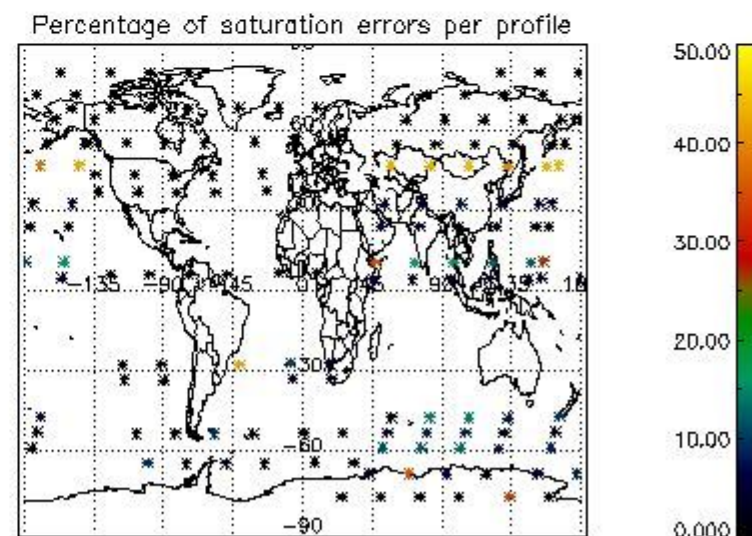

6. Statistics and plot of tangent altitude of the last measurement (DARK & BRIGHT products without errors)

6.1 Statistics on tangent altitude lost:

Statistics	DARK	BRIGHT	TWILIGHT
Mean:	14.000	16.981	NaN
St. deviation:	3.4101	6.7554	NaN
Maximum:	20.012	26.418	NaN
Minimum:	6.0292	3.4009	NaN
Number of data:	41.000	82.000	NaN

6.2 Plot for DARK limb products