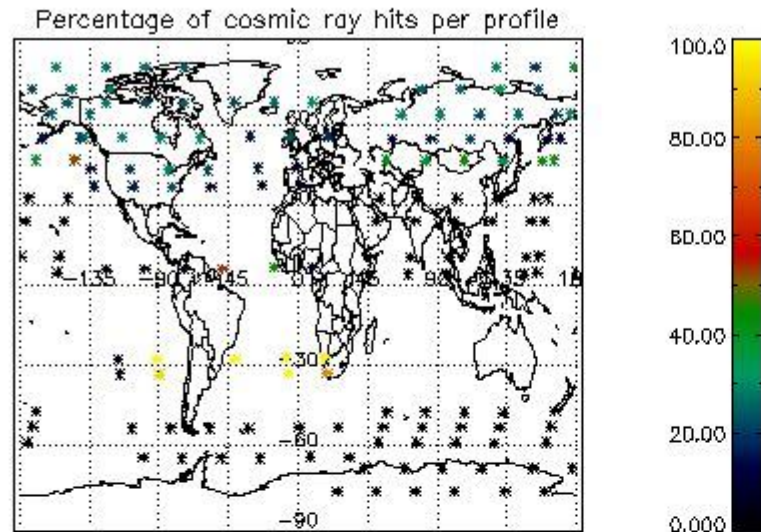

6. Statistics and plot of tangent altitude of the last measurement (DARK & BRIGHT products without errors)

6.1 Statistics on tangent altitude lost:

Statistics	DARK	BRIGHT	TWILIGHT
Mean:	14.000	16.981	NaN
St. deviation:	3.4101	6.7554	NaN
Maximum:	20.012	26.418	NaN
Minimum:	6.0292	3.4009	NaN
Number of data:	41.000	82.000	NaN

6.2 Plot for DARK limb products