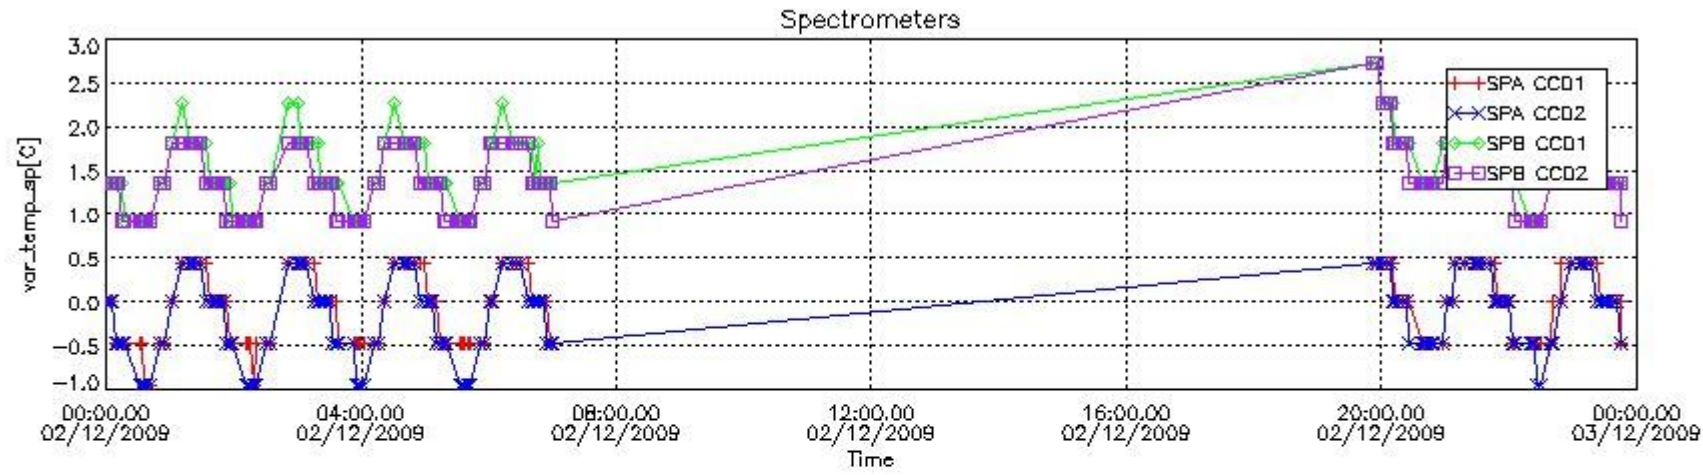

4. Overview of dark signal processing per product

The Dark Charge (DC) is a temperature-dependant signal added to the useful measurements and it is therefore subtracted from them during the processing. There are two phenomena that produce a continuous increase of the DC: the "hot pixels" (a pixel is "hot" when its DC exceeds by a significant amount its value measured on ground at the same temperature) and the "Random Telegraphic Signal" (abrupt change positive or negative of the CCD pixel signal, random in time, affecting only the DC part of the signal and not the photon generated signal).

In this section a list of products that did not use the Dark Sky Area (DSA) observation for the DC computation is given. It is also provided the mean DC plot per product for dark limb products with no error flag set.

4.1 These products did not use the DSA observation for DC computation:

Product name	DC information
GOM_TRA_1PNPDE20091202_195119_000000622084_00429_40563_5976.N1	DC map used
GOM_TRA_1PNPDE20091202_195504_000000652084_00429_40563_5977.N1	DC map used
GOM_TRA_1PNPDE20091202_200118_000000562084_00429_40563_5978.N1	DC map used
GOM_TRA_1PNPDE20091202_200450_000000572084_00429_40563_5979.N1	DC map used
GOM_TRA_1PNPDE20091202_200743_000000602084_00429_40563_5980.N1	DC map used
GOM_TRA_1PNPDE20091202_201023_000000602084_00429_40563_5981.N1	DC map used
GOM_TRA_1PNPDE20091202_201243_000000602084_00429_40563_5982.N1	DC map used
GOM_TRA_1PNPDE20091202_201644_000000392084_00429_40563_5983.N1	DC map used
GOM_TRA_1PNPDE20091202_201909_000000372084_00429_40563_5984.N1	DC map used
GOM_TRA_1PNPDE20091202_202251_000000512084_00429_40563_5985.N1	DC map used
GOM_TRA_1PNPDE20091202_202433_000000522084_00429_40563_5986.N1	DC map used
GOM_TRA_1PNPDE20091202_203911_000000462084_00429_40563_5987.N1	DC map used
GOM_TRA_1PNPDE20091202_204047_000000452084_00429_40563_5988.N1	DC map used
GOM_TRA_1PNPDE20091202_204231_000000372084_00429_40563_5989.N1	DC map used