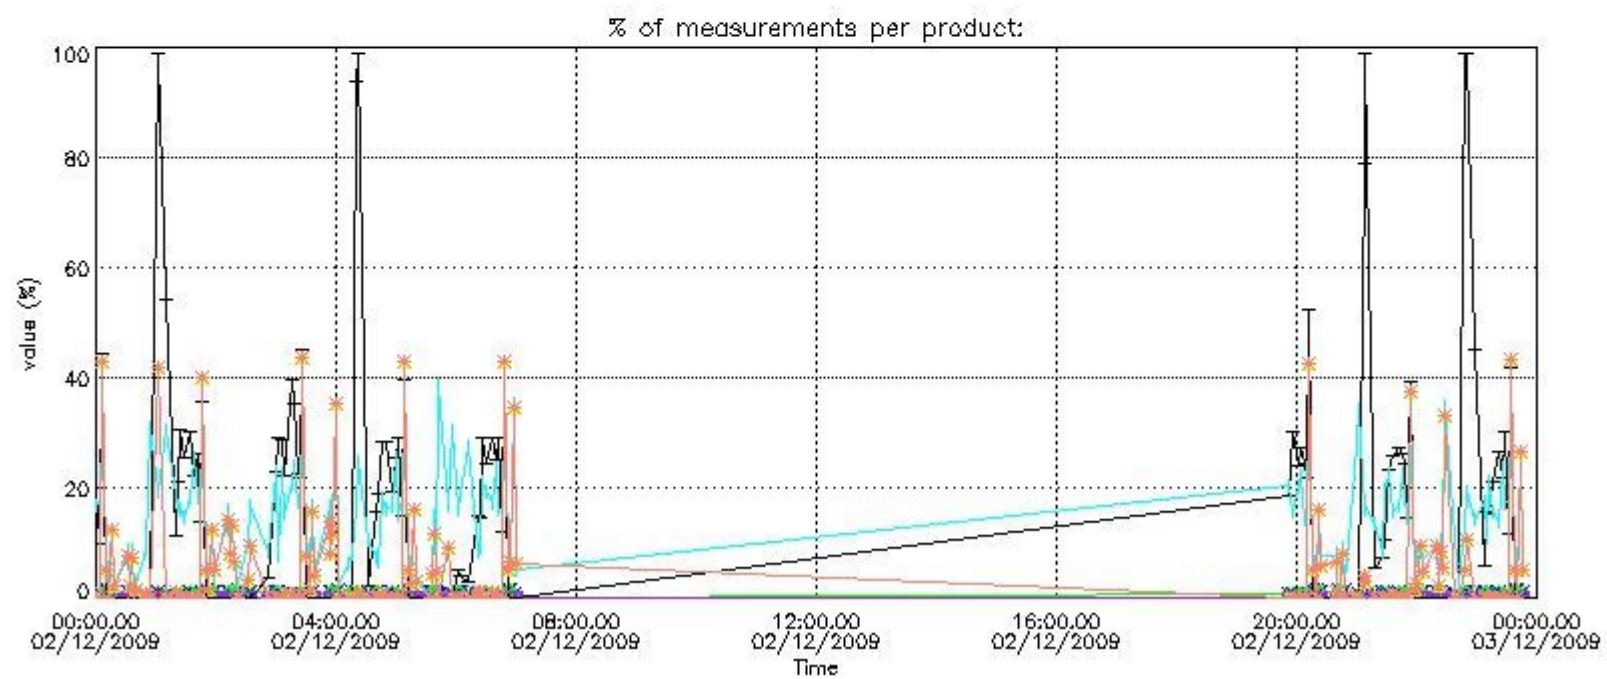

(error flag in the MPH set to "0") are used.

5.1 Percentage of products during reporting period with:

At least one measurement with demodulation flag set:	42.4837 %
Reference spectrum computed from DB:	0.00000 %
Reference spectrum with small number of measurements:	0.00000 %
SATU data not used:	0.00000 %

5.2 Plot quality information per product (time dependant)

5.3 Plot quality information per product (world map)