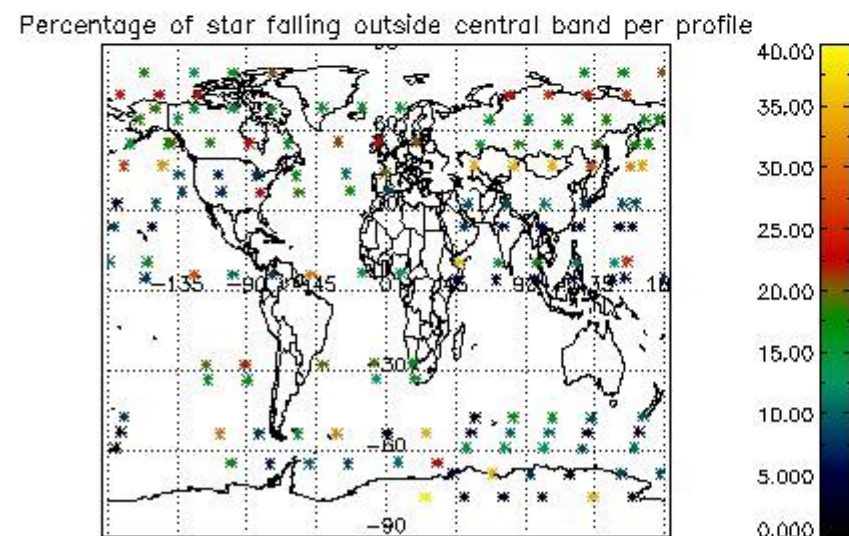

6. Statistics and plot of tangent altitude of the last measurement (DARK & BRIGHT products without errors)

6.1 Statistics on tangent altitude lost:

Statistics	DARK	BRIGHT	TWILIGHT
Mean:	14.000	16.981	NaN
St. deviation:	3.4101	6.7554	NaN
Maximum:	20.012	26.418	NaN
Minimum:	6.0292	3.4009	NaN
Number of data:	41.000	82.000	NaN

6.2 Plot for DARK limb products