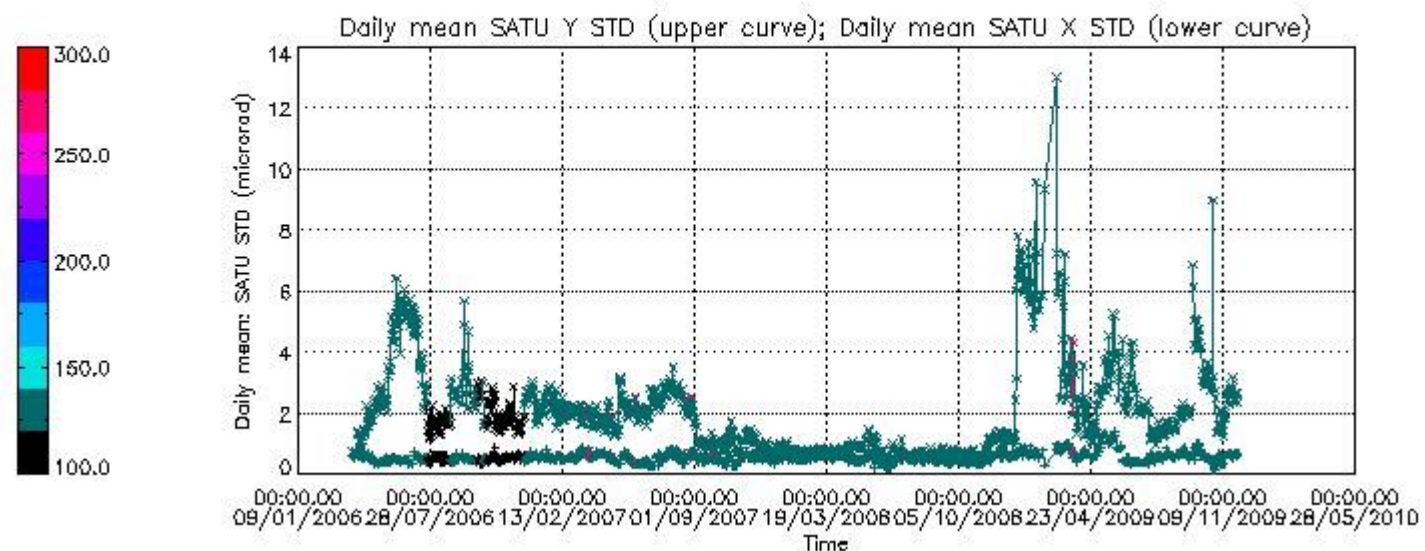

Number of data:	47700.	47700.	86450.	86450.

7.2.2 Trend of daily SATU NEA St. deviation since 1st April 2006 (dark limb)

The long term trend of the SATU 'X' and 'Y' standard deviations should be constant during the whole mission.

The colorbar represents the start tangent altitude (km) of the occultations.

Upper curve: STD of SATU Y axis

Lower curve: STD of SATU X axis

8. Auxiliary Data Files used for the production reported in section 2.4

The number reported in the third column indicates since which file (see list in section 2.4) the corresponding auxiliary file has been used. The fourth column is the date of those product files.

Type	Auxiliary Filename	Used since product	Used since product date
INST_PHYS_CHARACTERISTICS	GOM_INS_AXVIEC20091111_143220_20030716_120000_20500101_000000	1	02-DEC-2009 00:00:36
CALIBRATION_DATABASE	GOM_CAL_AXVIEC20091130_103004_20091128_000000_20500101_000000	1	02-DEC-2009 00:00:36
LEVEL-1B_PROC_CONFIG	GOM_PR1_AXVIEC20091111_145255_20020301_000000_20500101_000000	1	02-DEC-2009 00:00:36
STAR_CATALOGUE	GOM_CAT_AXVIEC20020121_161009_20020101_000000_20200101_000000	1	02-DEC-2009 00:00:36
STELLAR_SPECTRA_DATABANK	GOM_STS_AXVIEC20091111_151504_20020101_160000_20500101_000000	1	02-DEC-2009 00:00:36
ECMWF_FILE	AUX_ECF_AXNECM20091201_064110_20091201_210000_20091202_090000	1	02-DEC-2009 00:00:36
ECMWF_FILE	AUX_ECF_AXNECM20091201_184110_20091202_030000_20091202_150000	51	02-DEC-2009 03:53:15
ECMWF_FILE	AUX_ECA_AXNECM20091202_062110_20091201_210000_20091202_090000	74	02-DEC-2009 05:33:51
ECMWF_FILE	AUX_ECA_AXNECM20091202_182111_20091202_090000_20091202_210000	97	02-DEC-2009 19:51:19
ECMWF_FILE	AUX_ECF_AXNECM20091202_064111_20091202_210000_20091203_090000	114	02-DEC-2009 21:01:15
OPTIONAL_ECMWF_FILE	MISSING	1	02-DEC-2009 00:00:36
ORBIT_DATA_FILE	DOR_NAV_OPNPDE20091201_231242_000057382084_00416_40550_9275.N1	1	02-DEC-2009 00:00:36
ORBIT_DATA_FILE	DOR_NAV_OPNPDE20091202_005339_000044632084_00417_40551_9276.N1	15	02-DEC-2009 01:01:15
ORBIT_DATA_FILE	AUX_FPO_AXVPDS20091201_010110_20091130_185818_20091210_202429	33	02-DEC-2009 02:18:48
ORBIT_DATA_FILE	DOR_NAV_OPNPDE20091202_052956_000057382084_00420_40554_9279.N1	74	02-DEC-2009 05:33:51
ORBIT_DATA_FILE	DOR_NAV_OPNPDE20091202_194521_000041442084_00429_40563_9280.N1	97	02-DEC-2009 19:51:19
ORBIT_DATA_FILE	AUX_FPO_AXVPDS20091202_130111_20091202_093203_20091211_195253	114	02-DEC-2009 21:01:15
ORBIT_DATA_FILE	DOR_NAV_OPNPDE20091202_224041_000060572084_00430_40564_9282.N1	138	02-DEC-2009 22:47:37