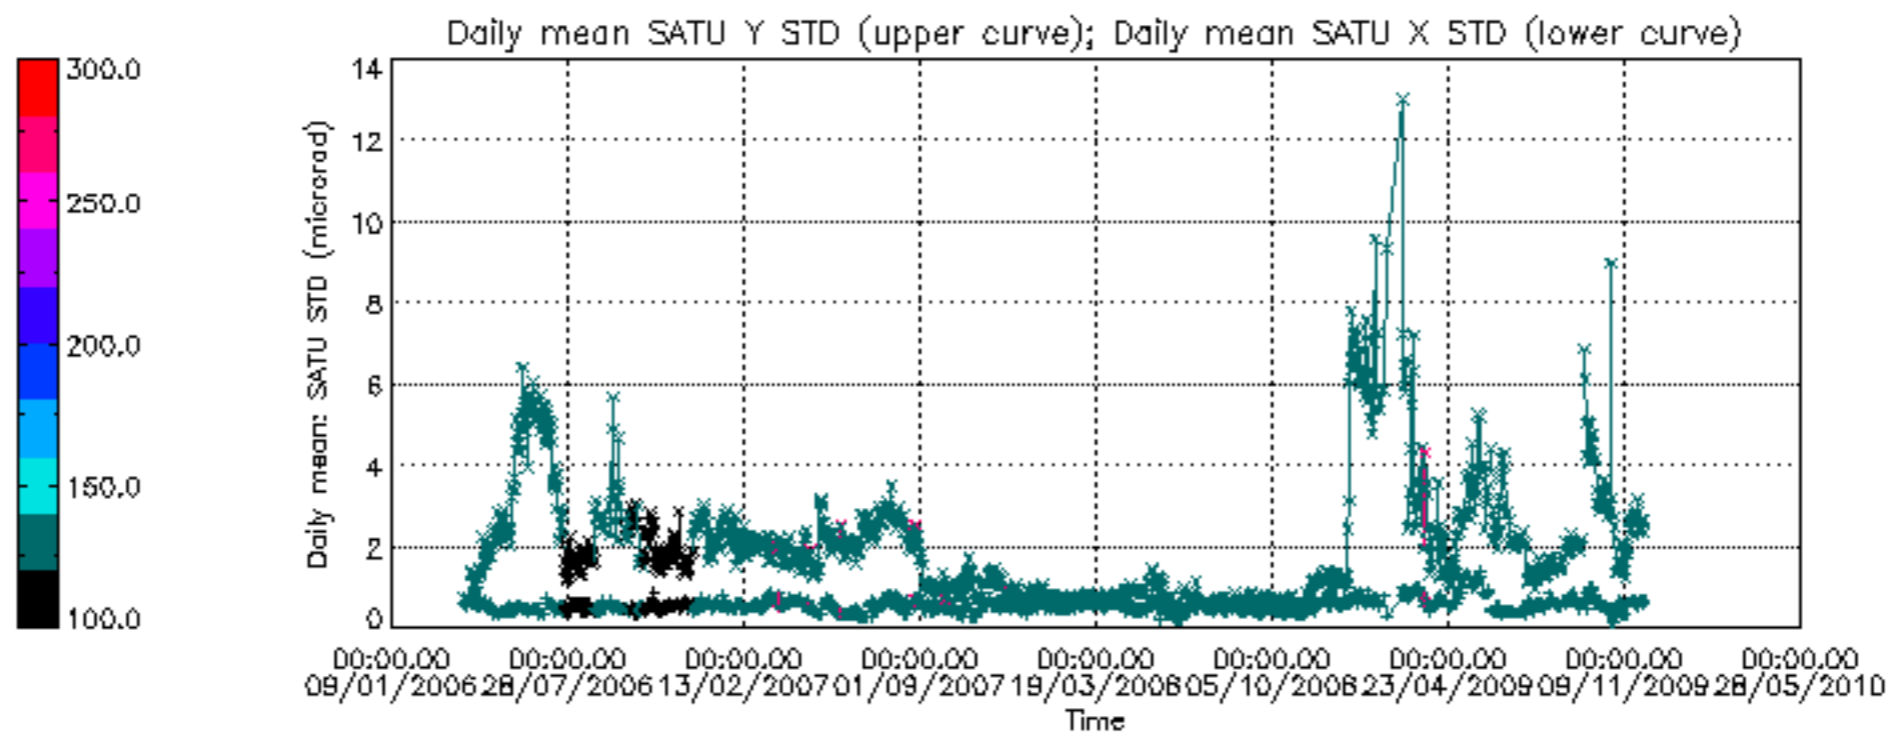

Tangent altitude at which the star is lost

/nas3/ENVISAT/GOMOS/GOM_NL__0P/GOM_NL__0PNPDE20091201_013105_000044402084_00403_40537_9039.N1

1; -575.6; 01-DEC-2009 01:31:05; Dark ; 49.5; 100; 4Gam Crv ; 2.58; 13100;occ; 99; 0;40537
 2; -480.0; 01-DEC-2009 01:32:41; Dark ; 48.5; 171; 2Eps Crv ; 3.00; 4250;occ; 97; 0;40537
 3; 88.7; 01-DEC-2009 01:42:10; Dark ; 48.5; 113; Mu Vel ; 2.69; 5000;occ; 97; 0;40538
 4; 407.7; 01-DEC-2009 01:47:29; Dark ; 59.5; 0; ; 0.00; 0;occ; 119; 0;40538
 5; 605.8; 01-DEC-2009 01:50:47; Dark ; 49.0; 34; Gam2Vel ; 1.79; 23000;occ; 98; 0;40538
 6; 711.5; 01-DEC-2009 01:52:32; Dark ; 57.0; 70; Zet Pup ; 2.25; 39000;occ; 114; 0;40538
 7; 919.9; 01-DEC-2009 01:56:01; Dark ; 62.0; 117; Pi Pup ; 2.71; 3800;occ; 124; 0;40538
 8; 1147.6; 01-DEC-2009 01:59:49; Dark ; 69.0; 23; 21Eps CMa ; 1.50; 26000;occ; 138; 0;40538
 9; 1535.7; 01-DEC-2009 02:06:17; Dark ; 55.0; 101; 11Alp Lep ; 2.58; 7000;occ; 110; 0;40538
 10; 1752.0; 01-DEC-2009 02:09:53; Dark ; 56.5; 7; 19Bet Ori ; 0.10; 14000;occ; 113; 0;40538
 11; 1933.1; 01-DEC-2009 02:12:54; Dark ; 62.5; 30; 46Eps Ori ; 1.69; 30000;occ; 125; 0;40538
 12; 2096.1; 01-DEC-2009 02:15:37; Dark ; 66.0; 27; 24Gam Ori ; 1.64; 26000;occ; 132; 0;40538
 13; 2231.9; 01-DEC-2009 02:17:53; Bright; 50.0; 13; 87Alp Tau ; 0.87; 3800;occ; 100; 0;40538
 14; 2328.4; 01-DEC-2009 02:19:29; Bright; 39.0; 146; 25Eta Tau ; 2.87; 15200;occ; 78; 0;40538
 15; 2470.7; 01-DEC-2009 02:21:52; Bright; 39.5; 150; 44Zet Per ; 2.89; 28000;occ; 79; 0;40538
 16; 2616.0; 01-DEC-2009 02:24:17; Bright; 39.5; 149; 45Eps Per ; 2.89; 30000;occ; 79; 0;40538
 17; 2847.4; 01-DEC-2009 02:28:08; Bright; 47.5; 6; 13Alp Aur ; 0.08; 3400;occ; 95; 0;40538
 18; 2957.0; 01-DEC-2009 02:29:58; Bright; 51.0; 42; 34Bet Aur ; 1.90; 10200;occ; 102; 0;40538
 19; 3821.0; 01-DEC-2009 02:44:22; Bright; 44.0; 36; 50Alp UMa ; 1.80; 6300;occ; 88; 0;40538