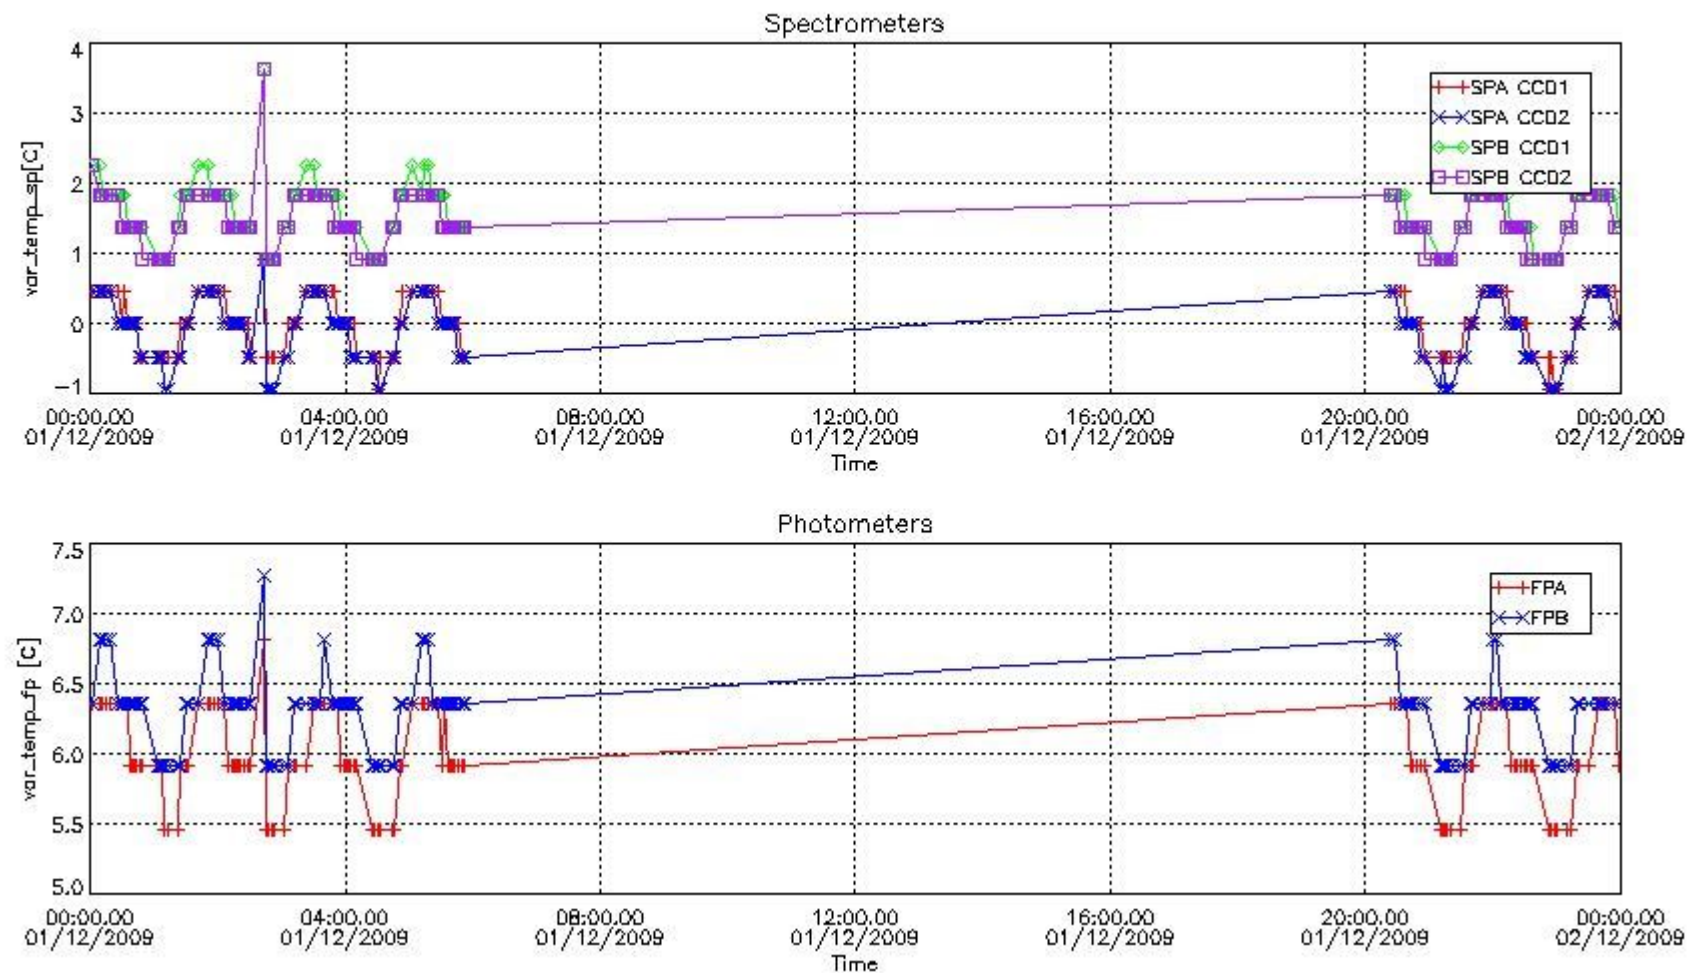

131	GOM_TRA_1PNPDE20091201_233007_000000432084_00417_40551_5828.N1	01-DEC-2009 23:30:07	Dark	42.500	113	Mu Vel	2.6920	5000.0	85	40551	No
132	GOM_TRA_1PNPDE20091201_233845_000000482084_00417_40551_5829.N1	01-DEC-2009 23:38:45	Dark	48.000	34	Gam2Vel	1.7930	23000.	96	40551	No
133	GOM_TRA_1PNPDE20091201_234033_000000572084_00417_40551_5830.N1	01-DEC-2009 23:40:33	Dark	56.500	70	Zet Pup	2.2460	39000.	113	40551	No
134	GOM_TRA_1PNPDE20091201_234358_000000612084_00417_40551_5831.N1	01-DEC-2009 23:43:58	Dark	61.000	117	Pi Pup	2.7060	3800.0	122	40551	No
135	GOM_TRA_1PNPDE20091201_234744_000000672084_00417_40551_5832.N1	01-DEC-2009 23:47:44	Dark	66.500	23	21Eps CMa	1.5020	26000.	133	40551	No
136	GOM_TRA_1PNPDE20091201_235405_000000542084_00417_40551_5833.N1	01-DEC-2009 23:54:05	Straylight	54.000	101	11Alp Lep	2.5820	7000.0	108	40551	No
137	GOM_TRA_1PNPDE20091201_235739_000000572084_00417_40551_5834.N1	01-DEC-2009 23:57:39	Straylight	57.000	7	19Bet Ori	0.10000	14000.	114	40551	No

3. Plot of GOMOS spectrometers and photometers temperatures from level 1b data

4. Overview of dark signal processing per product

The Dark Charge (DC) is a temperature-dependant signal added to the useful measurements and it is therefore subtracted from them during the processing. There are two phenomena that produce a continuous increase of the DC: the "hot pixels" (a pixel is "hot" when its DC exceeds by a significant amount its value measured on ground at the same temperature) and the "Random Telegraphic Signal" (abrupt change positive or negative of the CCD pixel signal, random in time, affecting only the DC part of the signal and not the photon generated signal).

In this section a list of products that did not use the Dark Sky Area (DSA) observation for the DC computation is given. It is also provided the mean DC plot per product for dark limb products with no error flag set.

4.1 These products did not use the DSA observation for DC computation:

Product name	DC information
GOM_TRA_1PNPDE20091201_202245_000000602084_00415_40549_5785.N1	DC map used
GOM_TRA_1PNPDE20091201_202631_000000652084_00415_40549_5786.N1	DC map used
GOM_TRA_1PNPDE20091201_203254_000000532084_00415_40549_5787.N1	DC map used