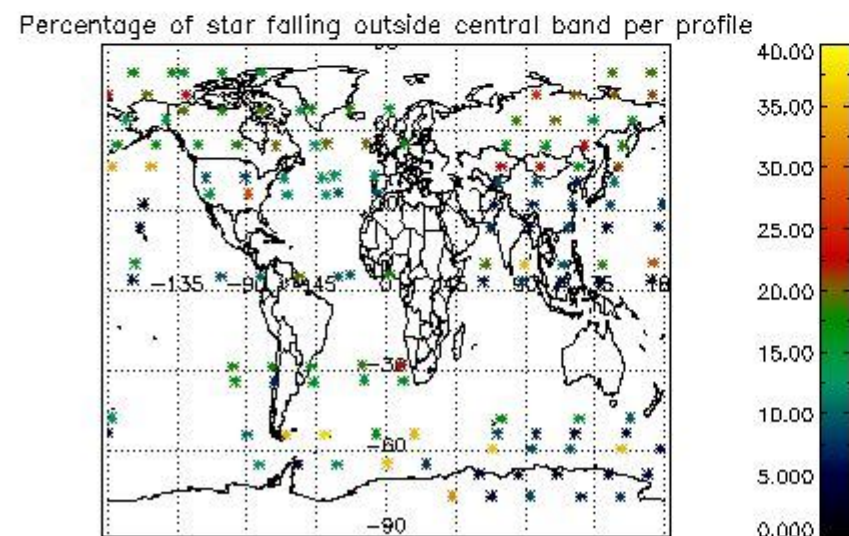

6. Statistics and plot of tangent altitude of the last measurement (DARK & BRIGHT products without errors)

6.1 Statistics on tangent altitude lost:

Statistics	DARK	BRIGHT	TWILIGHT
Mean:	14.647	16.678	15.182
St. deviation:	2.8043	6.2755	3.9099
Maximum:	19.268	25.790	19.676
Minimum:	7.4097	3.4249	12.554
Number of data:	39.000	68.000	3.0000

6.2 Plot for DARK limb products