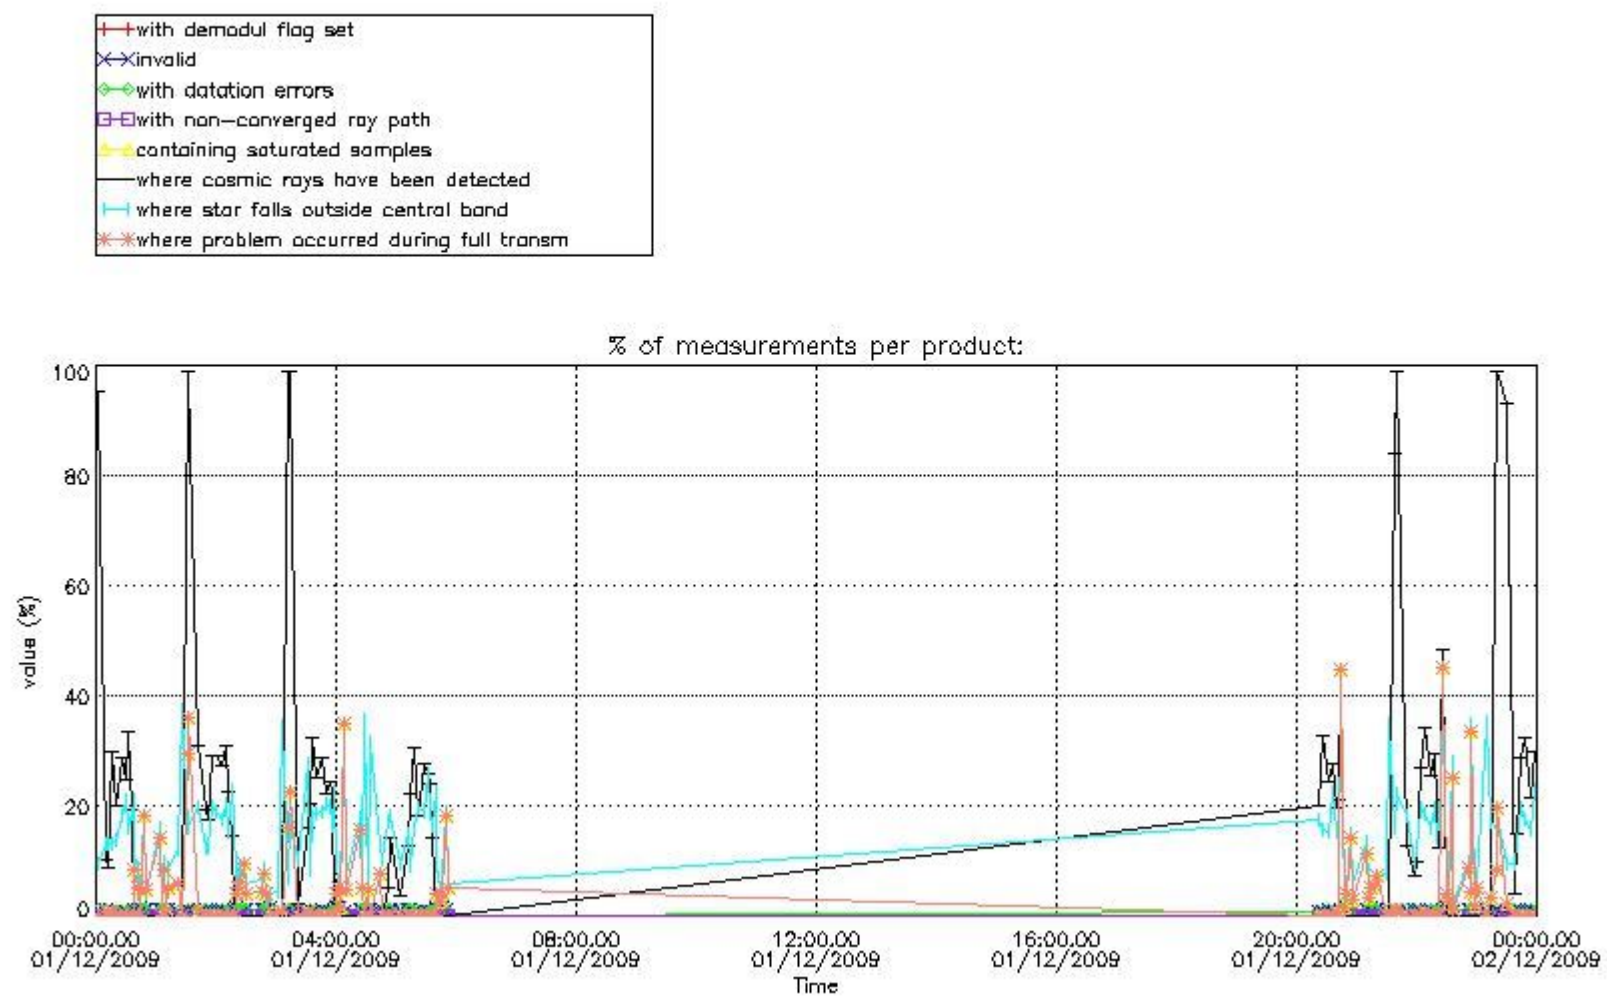

At least one measurement with demodulation flag set:	43.3824 %
Reference spectrum computed from DB:	0.00000 %
Reference spectrum with small number of measurements:	0.00000 %
SATU data not used:	0.00000 %

5.2 Plot quality information per product (time dependant)

5.3 Plot quality information per product (world map)