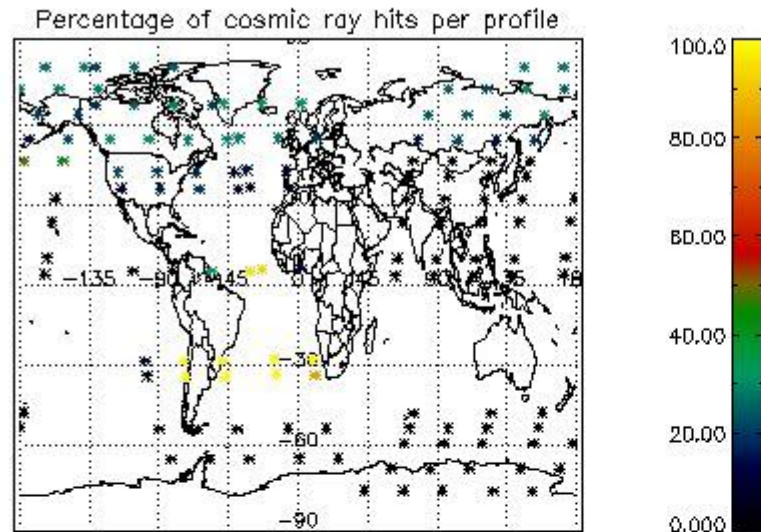

6. Statistics and plot of tangent altitude of the last measurement (DARK & BRIGHT products without errors)

6.1 Statistics on tangent altitude lost:

Statistics	DARK	BRIGHT	TWILIGHT
Mean:	14.647	16.678	15.182
St. deviation:	2.8043	6.2755	3.9099
Maximum:	19.268	25.790	19.676
Minimum:	7.4097	3.4249	12.554
Number of data:	39.000	68.000	3.0000

6.2 Plot for DARK limb products