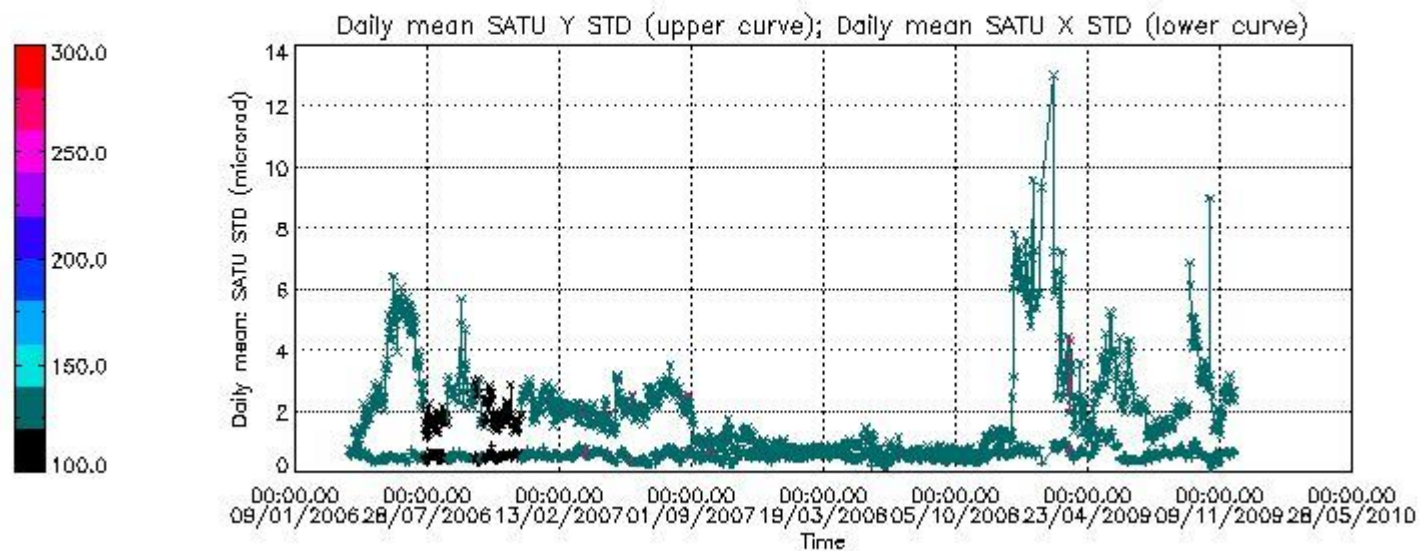

Number of data:	45950.	45950.	71350.	71350.

7.2.2 Trend of daily SATU NEA St. deviation since 1st April 2006 (dark limb)

The long term trend of the SATU 'X' and 'Y' standard deviations should be constant during the whole mission.

The colorbar represents the start tangent altitude (km) of the occultations.

Upper curve: STD of SATU Y axis

Lower curve: STD of SATU X axis

8. Auxiliary Data Files used for the production reported in section 2.4

The number reported in the third column indicates since which file (see list in section 2.4) the corresponding auxiliary file has been used. The fourth column is the date of those product files.

Type	Auxiliary Filename	Used since product	Used since product date
INST_PHYS_CHARACTERISTICS	GOM_INS_AXVIEC20091111_143220_20030716_120000_20500101_000000	1	01-DEC-2009 00:01:33
CALIBRATION_DATABASE	GOM_CAL_AXVIEC20091130_103004_20091128_000000_20500101_000000	1	01-DEC-2009 00:01:33
LEVEL-1B_PROC_CONFIG	GOM_PR1_AXVIEC20091111_145255_20020301_000000_20500101_000000	1	01-DEC-2009 00:01:33
STAR_CATALOGUE	GOM_CAT_AXVIEC20020121_161009_20020101_000000_20200101_000000	1	01-DEC-2009 00:01:33
STELLAR_SPECTRA_DATABANK	GOM_STS_AXVIEC20091111_151504_20020101_160000_20500101_000000	1	01-DEC-2009 00:01:33
ECMWF_FILE	AUX_ECF_AXNECM20091130_064109_20091130_210000_20091201_090000	1	01-DEC-2009 00:01:33
ECMWF_FILE	AUX_ECF_AXNECM20091130_184002_20091201_030000_20091201_150000	64	01-DEC-2009 04:24:58
ECMWF_FILE	AUX_ECF_AXNECM20091201_064110_20091201_150000_20091202_030000	88	01-DEC-2009 20:22:45
ECMWF_FILE	AUX_ECF_AXNECM20091201_064110_20091201_210000_20091202_090000	106	01-DEC-2009 21:38:26
OPTIONAL_ECMWF_FILE	MISSING	1	01-DEC-2009 00:01:33
ORBIT_DATA_FILE	DOR_NAV_OPNPDE20091130_234442_000057382084_00402_40536_9269.N1	1	01-DEC-2009 00:01:33
ORBIT_DATA_FILE	DOR_NAV_OPNPDE20091201_012539_000041442084_00403_40537_9270.N1	23	01-DEC-2009 01:31:05
ORBIT_DATA_FILE	DOR_NAV_OPNPDE20091201_024002_000057382084_00404_40538_9271.N1	40	01-DEC-2009 02:44:22
ORBIT_DATA_FILE	DOR_NAV_OPNPDE20091201_042059_000057382084_00405_40539_9272.N1	64	01-DEC-2009 04:24:58
ORBIT_DATA_FILE	DOR_NAV_OPNPDE20091201_201722_000041442084_00415_40549_9273.N1	88	01-DEC-2009 20:22:45
ORBIT_DATA_FILE	DOR_NAV_OPNPDE20091201_213145_000057382084_00415_40549_9274.N1	106	01-DEC-2009 21:38:26
ORBIT_DATA_FILE	DOR_NAV_OPNPDE20091201_231242_000057382084_00416_40550_9275.N1	129	01-DEC-2009 23:19:03