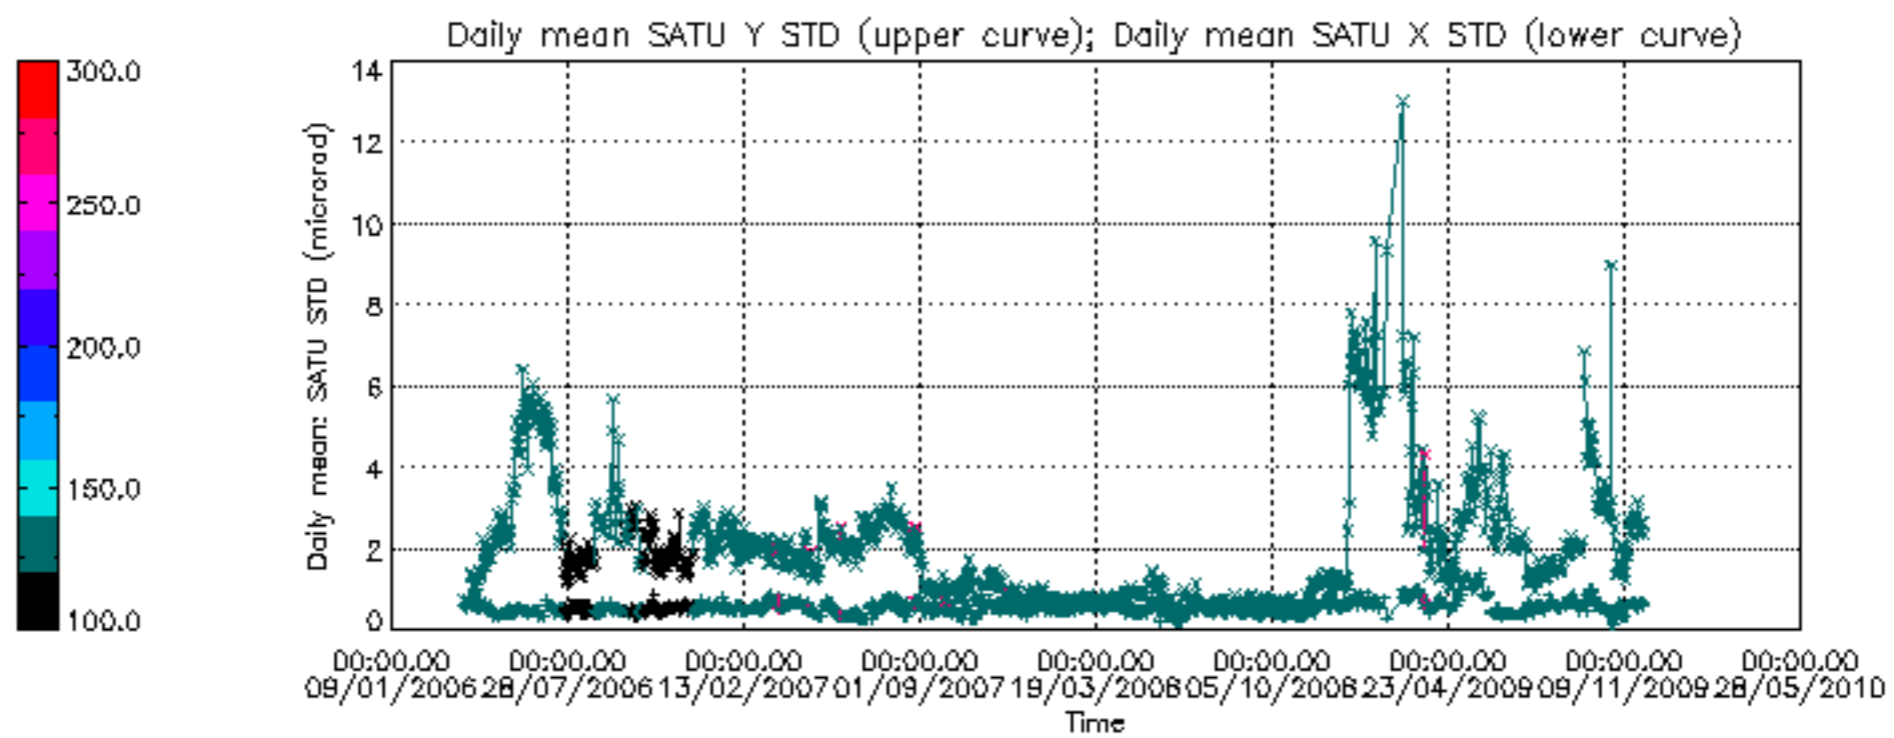

Tangent altitude at which the star is lost

Tangent altitude at which the star is lost

/nas3/ENVISAT/GOMOS/GOM\_NL\_\_0P/GOM\_NL\_\_0PNPDE20091201\_013105\_000044402084\_00403\_40537\_9039.N1

1; -575.6; 01-DEC-2009 01:31:05; Dark ; 49.5; 100; 4Gam Crv ; 2.58; 13100;occ; 99; 0;40537  
 2; -480.0; 01-DEC-2009 01:32:41; Dark ; 48.5; 171; 2Eps Crv ; 3.00; 4250;occ; 97; 0;40537  
 3; 88.7; 01-DEC-2009 01:42:10; Dark ; 48.5; 113; Mu Vel ; 2.69; 5000;occ; 97; 0;40538  
 4; 407.7; 01-DEC-2009 01:47:29; Dark ; 59.5; 0; ; 0.00; 0;occ; 119; 0;40538  
 5; 605.8; 01-DEC-2009 01:50:47; Dark ; 49.0; 34; Gam2Vel ; 1.79; 23000;occ; 98; 0;40538  
 6; 711.5; 01-DEC-2009 01:52:32; Dark ; 57.0; 70; Zet Pup ; 2.25; 39000;occ; 114; 0;40538  
 7; 919.9; 01-DEC-2009 01:56:01; Dark ; 62.0; 117; Pi Pup ; 2.71; 3800;occ; 124; 0;40538  
 8; 1147.6; 01-DEC-2009 01:59:49; Dark ; 69.0; 23; 21Eps CMa ; 1.50; 26000;occ; 138; 0;40538  
 9; 1535.7; 01-DEC-2009 02:06:17; Dark ; 55.0; 101; 11Alp Lep ; 2.58; 7000;occ; 110; 0;40538  
 10; 1752.0; 01-DEC-2009 02:09:53; Dark ; 56.5; 7; 19Bet Ori ; 0.10; 14000;occ; 113; 0;40538  
 11; 1933.1; 01-DEC-2009 02:12:54; Dark ; 62.5; 30; 46Eps Ori ; 1.69; 30000;occ; 125; 0;40538  
 12; 2096.1; 01-DEC-2009 02:15:37; Dark ; 66.0; 27; 24Gam Ori ; 1.64; 26000;occ; 132; 0;40538  
 13; 2231.9; 01-DEC-2009 02:17:53; Bright; 50.0; 13; 87Alp Tau ; 0.87; 3800;occ; 100; 0;40538  
 14; 2328.4; 01-DEC-2009 02:19:29; Bright; 39.0; 146; 25Eta Tau ; 2.87; 15200;occ; 78; 0;40538  
 15; 2470.7; 01-DEC-2009 02:21:52; Bright; 39.5; 150; 44Zet Per ; 2.89; 28000;occ; 79; 0;40538  
 16; 2616.0; 01-DEC-2009 02:24:17; Bright; 39.5; 149; 45Eps Per ; 2.89; 30000;occ; 79; 0;40538  
 17; 2847.4; 01-DEC-2009 02:28:08; Bright; 47.5; 6; 13Alp Aur ; 0.08; 3400;occ; 95; 0;40538  
 18; 2957.0; 01-DEC-2009 02:29:58; Bright; 51.0; 42; 34Bet Aur ; 1.90; 10200;occ; 102; 0;40538  
 19; 3821.0; 01-DEC-2009 02:44:22; Bright; 44.0; 36; 50Alp UMa ; 1.80; 6300;occ; 88; 0;40538