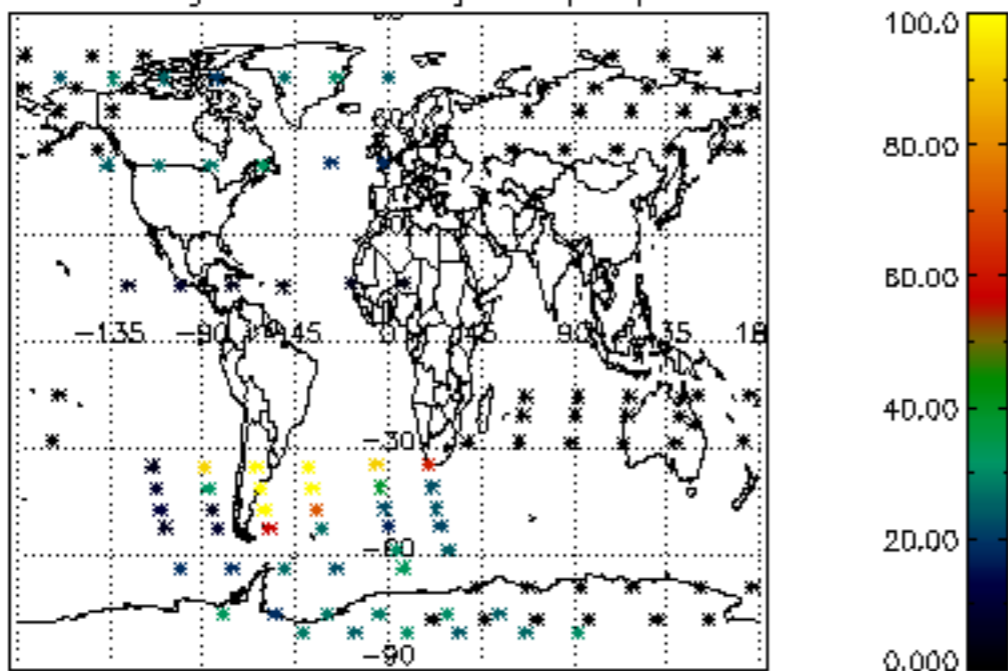

Percentage of cosmic ray hits per profile