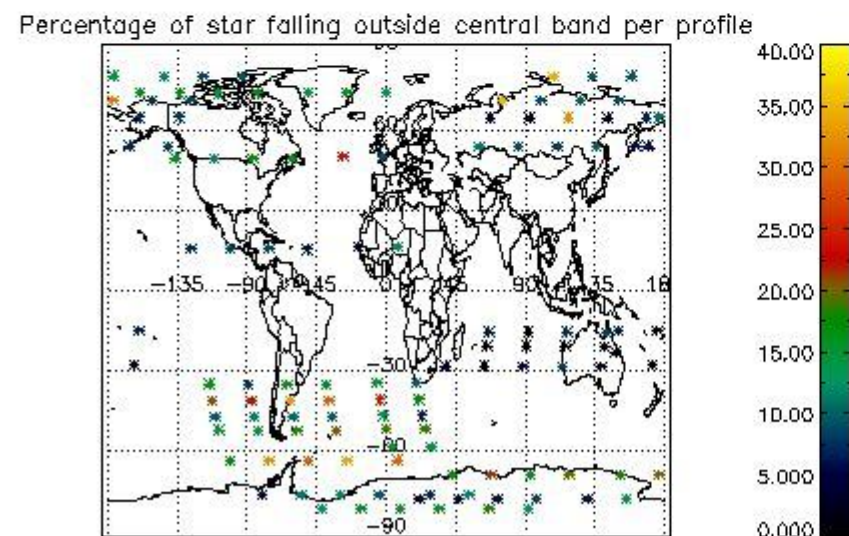

6. Statistics and plot of tangent altitude of the last measurement (DARK & BRIGHT products without errors)

6.1 Statistics on tangent altitude lost:

Statistics	DARK	BRIGHT	TWILIGHT
Mean:	13.184	19.644	NaN
St. deviation:	4.7072	7.6320	NaN
Maximum:	22.442	43.477	NaN
Minimum:	4.3119	4.0523	NaN
Number of data:	37.000	61.000	NaN

6.2 Plot for DARK limb products