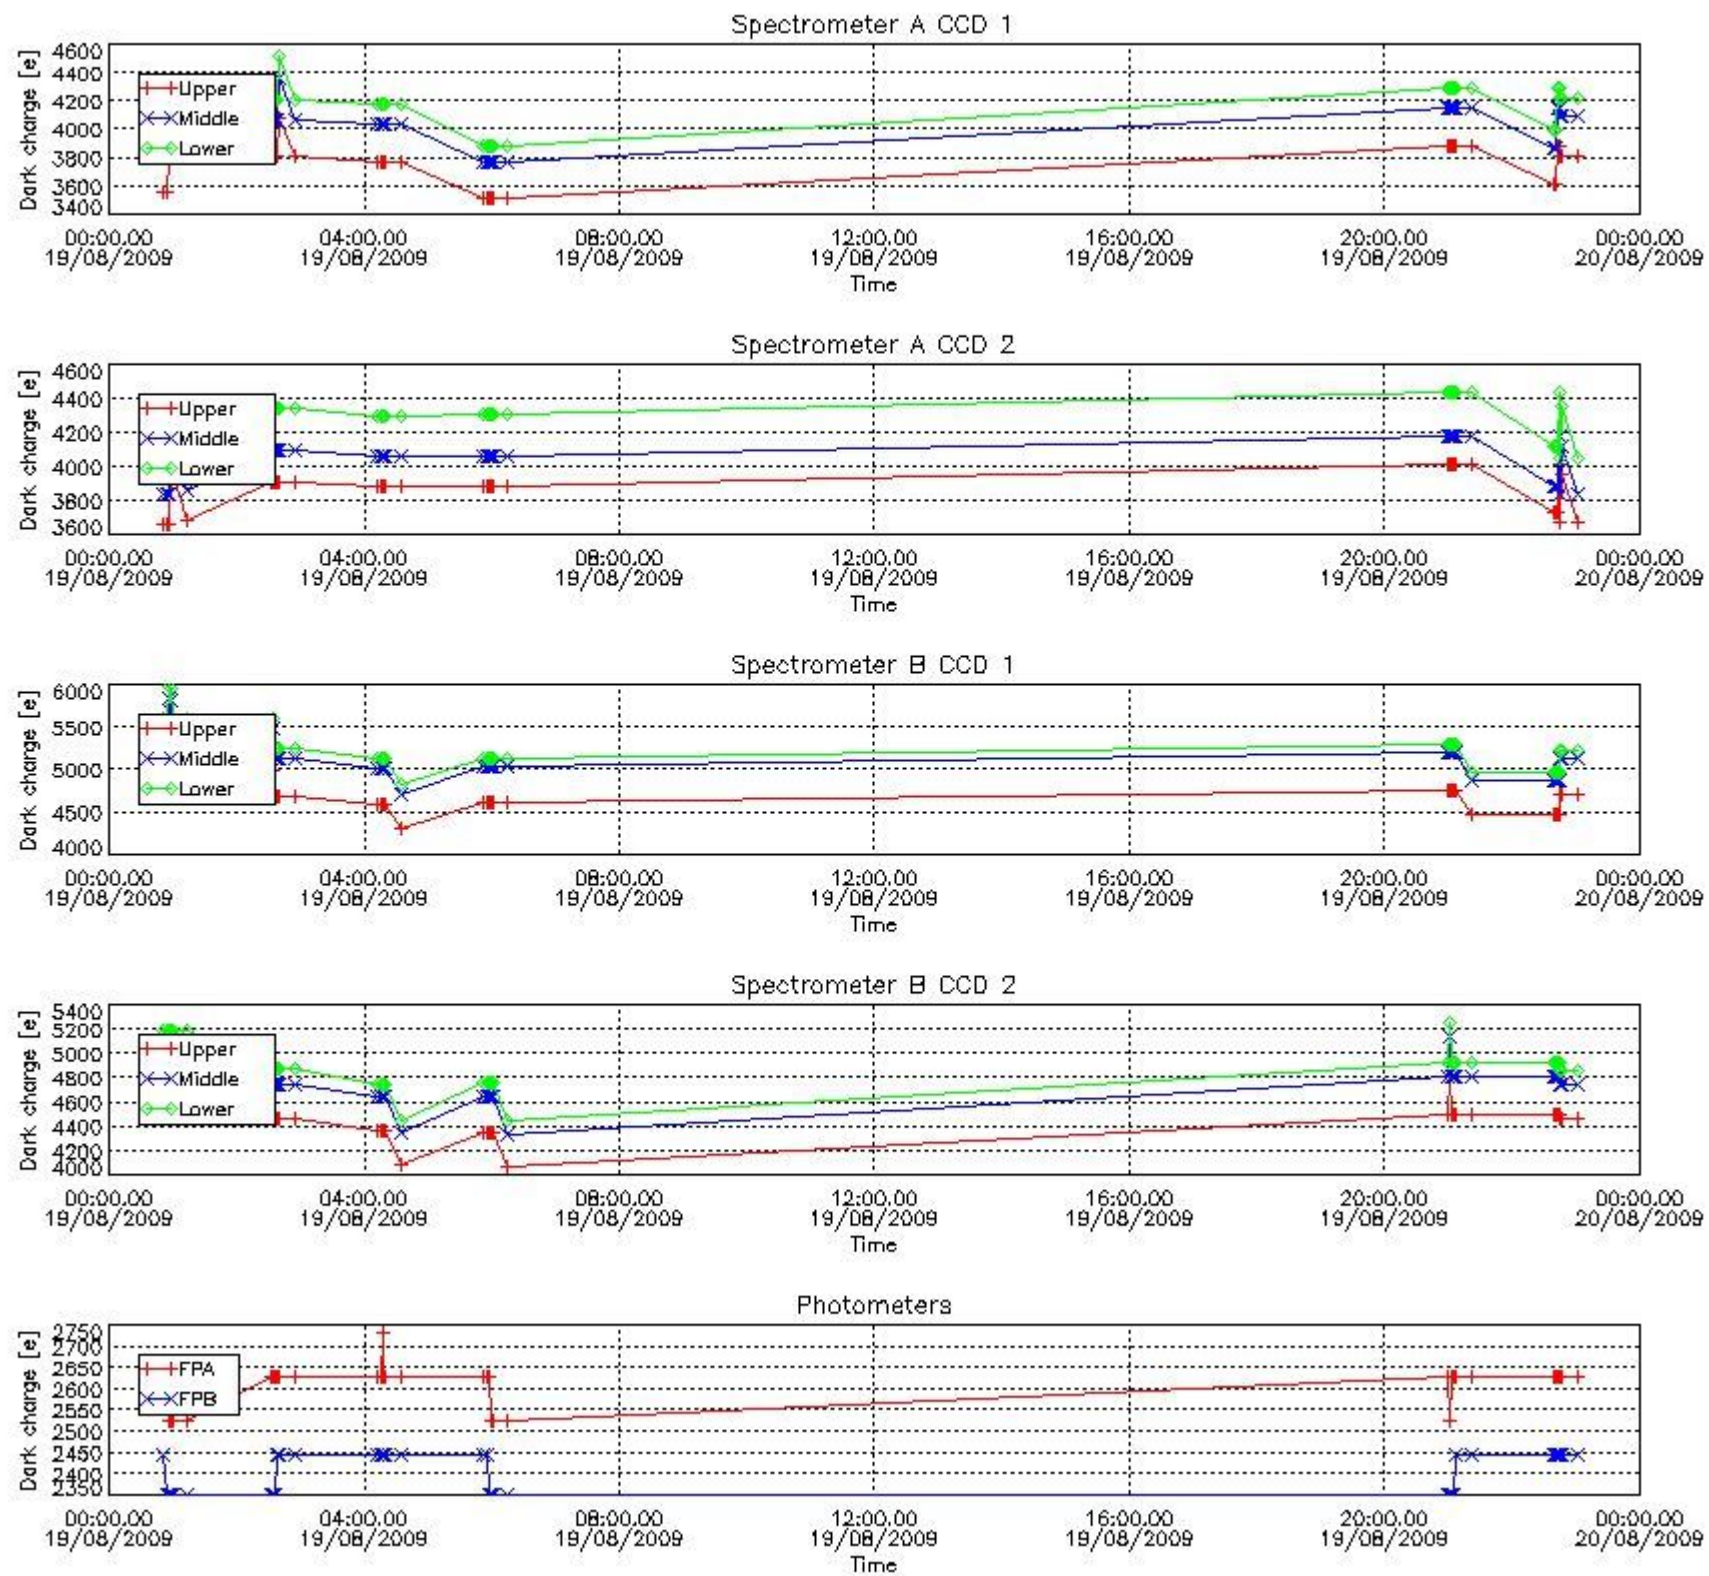

4.2 Plot of mean dark charges per product: only products in DARK limb conditions without errors are used

5. Demodulation flag and quality information monitoring

In this section it is presented the modulation information extracted from the pcd (product confidence data) at measurement level and information extracted from the Quality Summary dataset. Only products without errors (error flag in the MPH set to "0") are used.