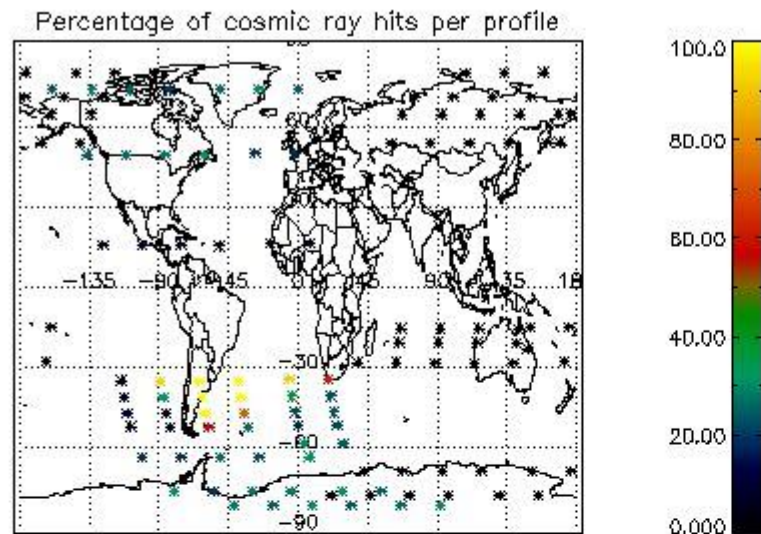

6. Statistics and plot of tangent altitude of the last measurement (DARK & BRIGHT products without errors)

6.1 Statistics on tangent altitude lost:

Statistics	DARK	BRIGHT	TWILIGHT
Mean:	13.184	19.644	NaN
St. deviation:	4.7072	7.6320	NaN
Maximum:	22.442	43.477	NaN
Minimum:	4.3119	4.0523	NaN
Number of data:	37.000	61.000	NaN

6.2 Plot for DARK limb products