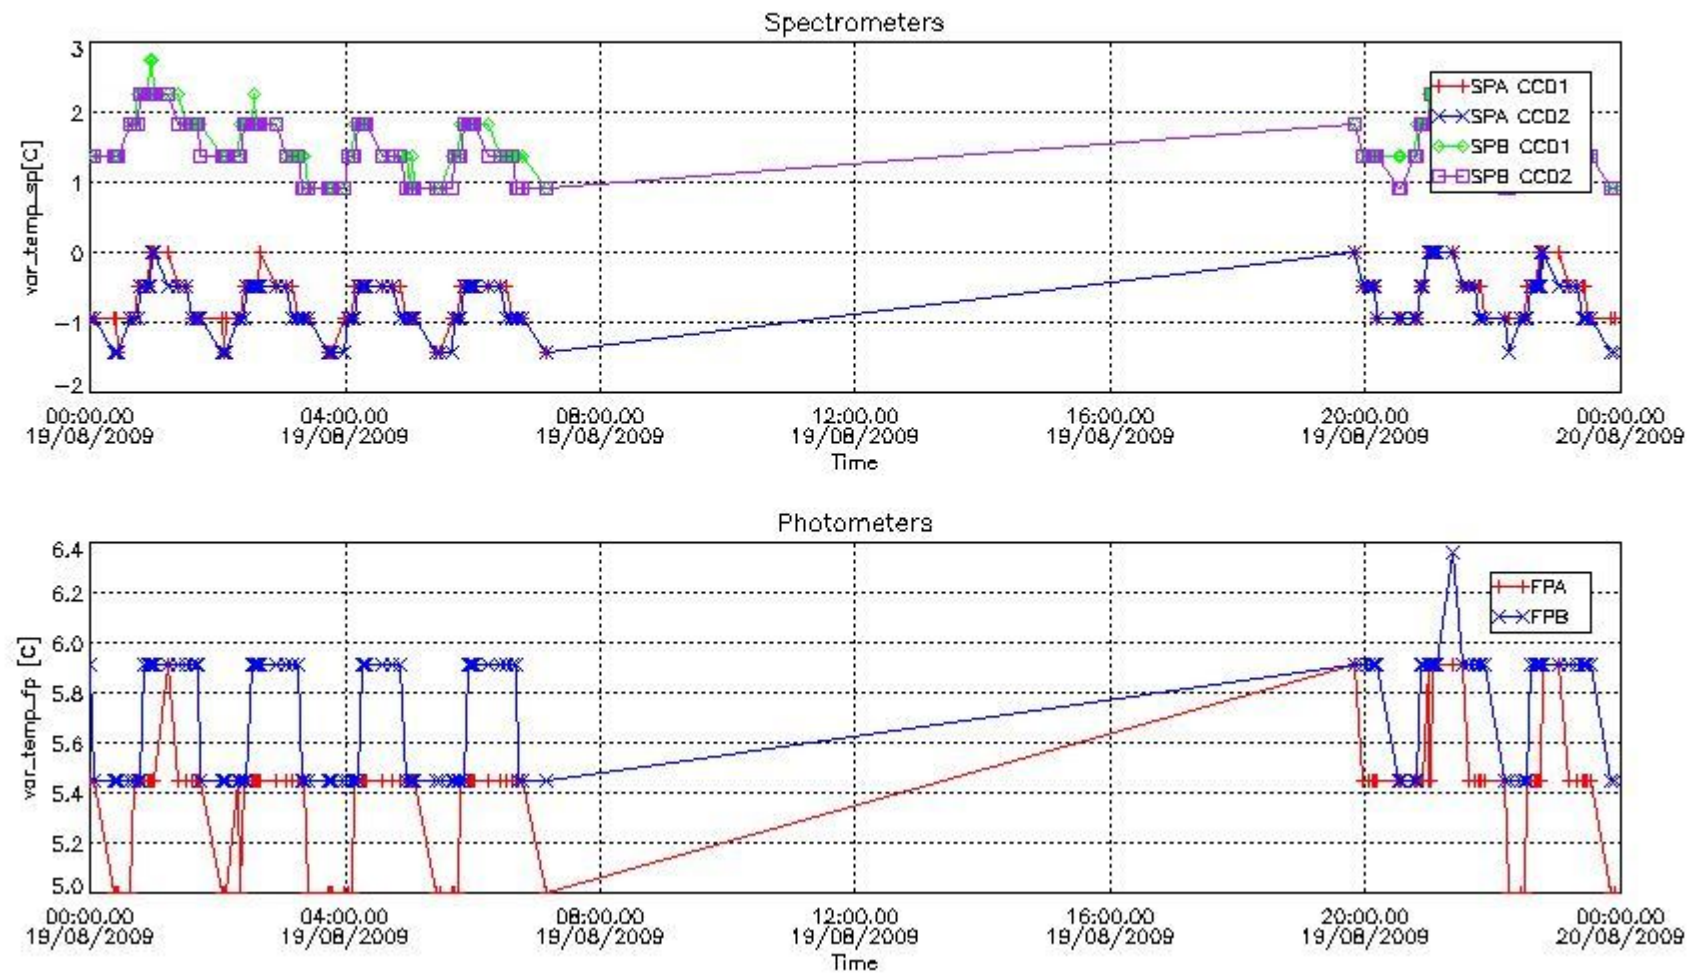

3. Plot of GOMOS spectrometers and photometers temperatures from level 1b data

4. Overview of dark signal processing per product

The Dark Charge (DC) is a temperature-dependant signal added to the useful measurements and it is therefore subtracted from them during the processing. There are two phenomena that produce a continuous increase of the DC: the "hot pixels" (a pixel is "hot" when its DC exceeds by a significant amount its value measured on ground at the same temperature) and the "Random Telegraphic Signal" (abrupt change positive or negative of the CCD pixel signal, random in time, affecting only the DC part of the signal and not the photon generated signal).

In this section a list of products that did not use the Dark Sky Area (DSA) observation for the DC computation is given. It is also provided the mean DC plot per product for dark limb products with no error flag set.

4.1 These products did not use the DSA observation for DC computation:

Product name	DC information
GOM_TRA_1PNPDE20090819_194950_000000602081_00429_39060_7759.N1	DC map with no T dep.
GOM_TRA_1PNPDE20090819_195700_000000502081_00429_39060_7760.N1	DC map used
GOM_TRA_1PNPDE20090819_200224_000000422081_00429_39060_7761.N1	DC map used
GOM_TRA_1PNPDE20090819_200546_000000412081_00429_39060_7762.N1	DC map used
GOM_TRA_1PNPDE20090819_200738_000000462081_00429_39060_7763.N1	DC map used
GOM_TRA_1PNPDE20090819_201046_000000432081_00429_39060_7764.N1	DC map used
GOM_TRA_1PNPDE20090819_203011_000000482081_00429_39060_7765.N1	DC map used
GOM_TRA_1PNPDE20090819_203347_000000482081_00429_39060_7766.N1	DC map used
GOM_TRA_1PNPDE20090819_204535_000000552081_00429_39060_7767.N1	DC map used
GOM_TRA_1PNPDE20090819_204837_000000462081_00429_39060_7768.N1	DC map used
GOM_TRA_1PNPDE20090819_205151_000000532081_00429_39060_7769.N1	DC map used
GOM_TRA_1PNPDE20090819_205419_000000512081_00429_39060_7770.N1	DC map used