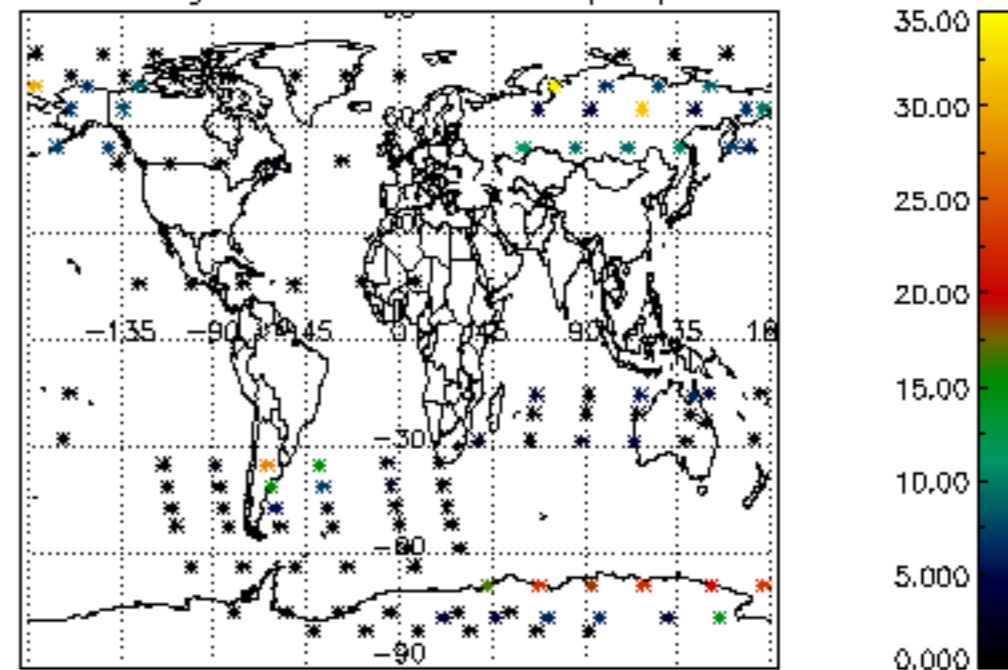

Percentage of cosmic ray hits per profile

Percentage of datation errors per profile

Percentage of star falling outside central band per profile

Percentage of saturation errors per profile

Tangent altitude at which the star is lost