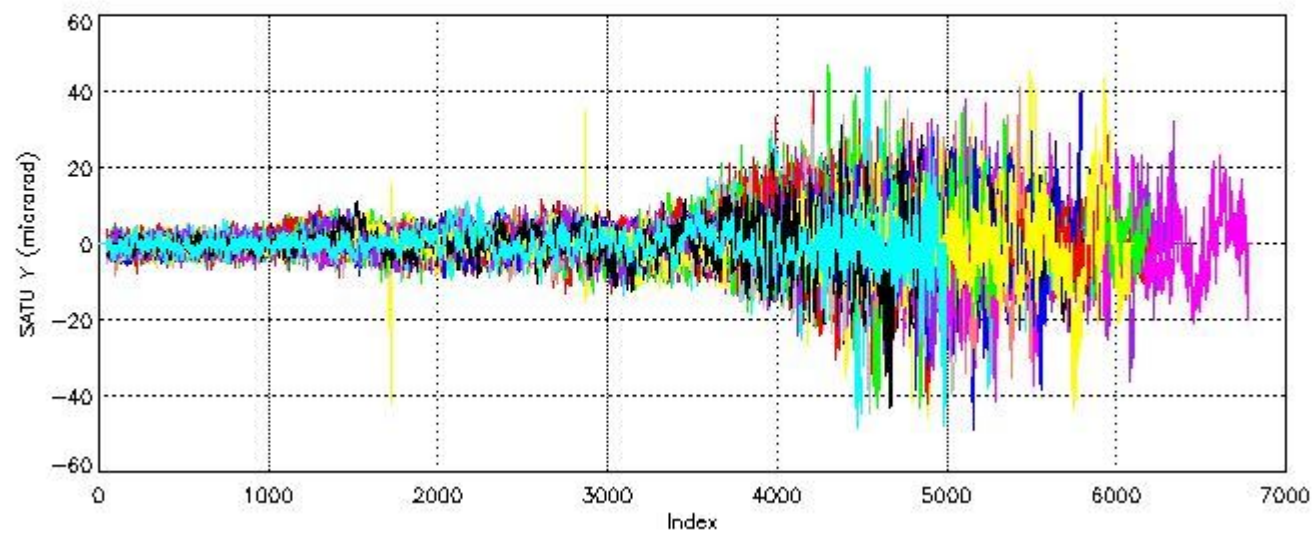

7.2 Statistics on SATU Noise Equivalent Angle (NEA) for DARK (D) and BRIGHT (B) products above 105 kms

The Star Acquisition and Tracking Unit (it is the CCD that tracks the star while it is occulted) Noise Equivalent Angle consists of the statistical angular variation of the SATU data above the atmosphere. Statistics (in microradians) above 105 km are computed for every occultation, giving four values per occultation: one in the 'X' direction and one in the 'Y' direction for dark and bright limbs. A mean value per day in every direction and limb is calculated and monitored in order to assess instrument performance in terms of star pointing.

7.2.1 SATU NEA Statistics (table)

Statistics	SATU X (D)	SATU Y (D)	SATU X (B)	SATU Y (B)
Mean:	0.21333	-0.44761	0.29886	-0.47797
St. deviation:	0.62246	1.3653	0.76797	1.5826
Maximum:	4.8000	6.2000	4.8000	8.6000
Minimum:	-4.4000	-8.3000	-4.1000	-8.0000