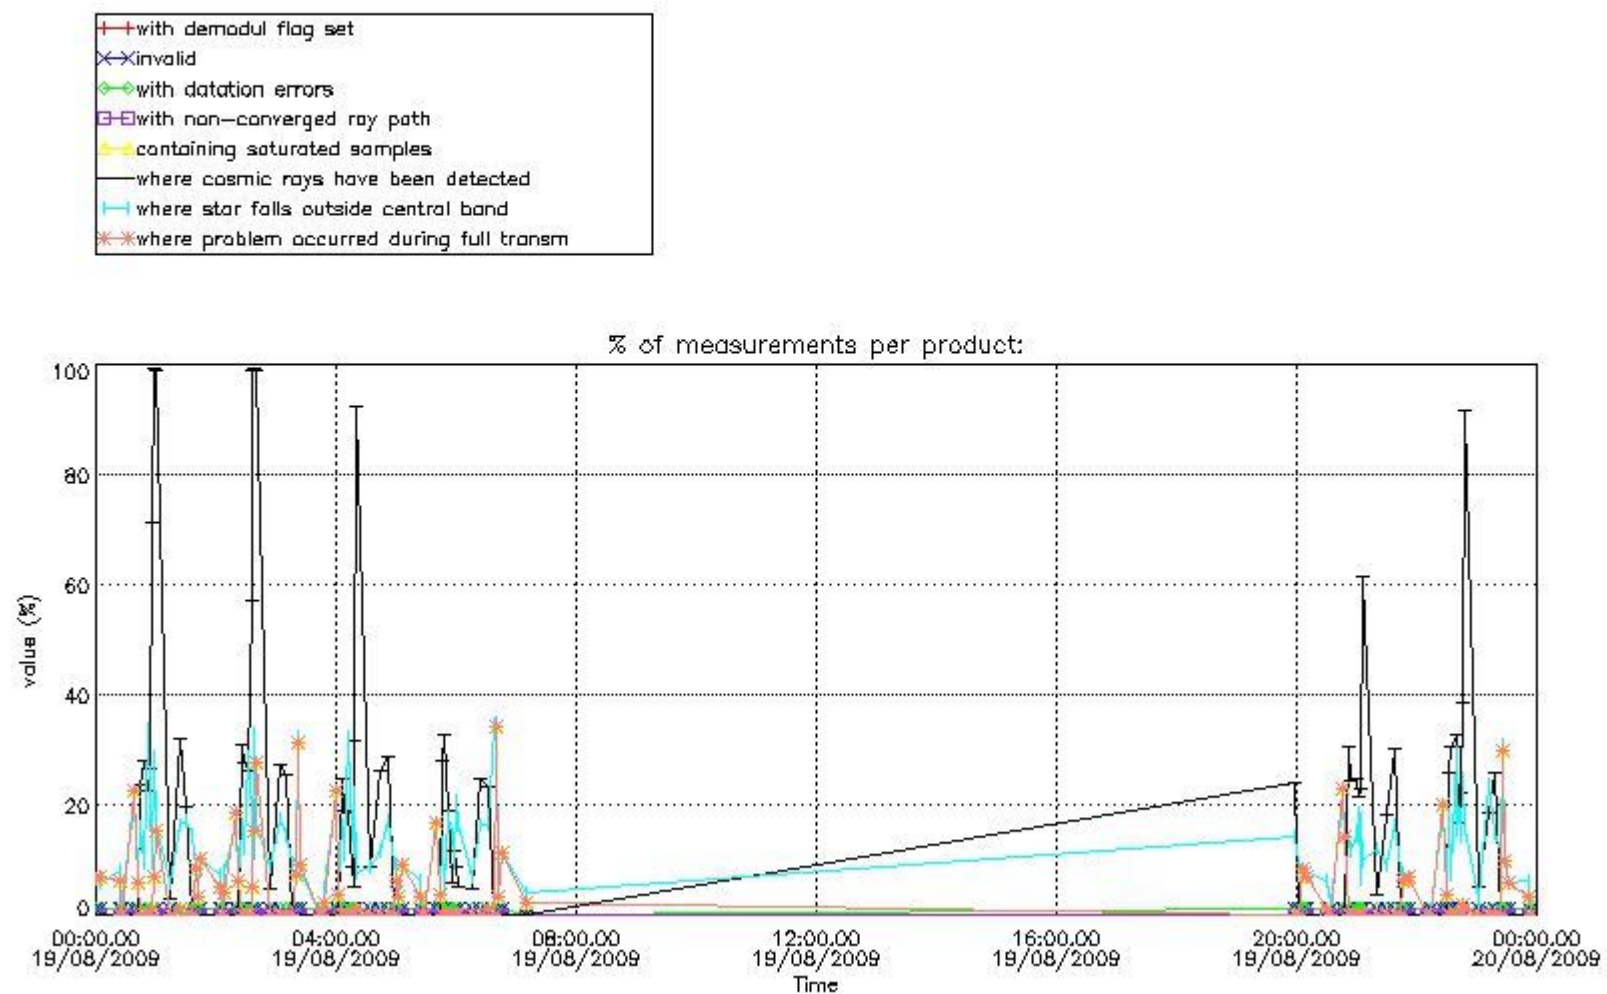

5.1 Percentage of products during reporting period with:

At least one measurement with demodulation flag set:	34.1463 %
Reference spectrum computed from DB:	0.00000 %
Reference spectrum with small number of measurements:	0.00000 %
SATU data not used:	0.00000 %

5.2 Plot quality information per product (time dependant)

5.3 Plot quality information per product (world map)