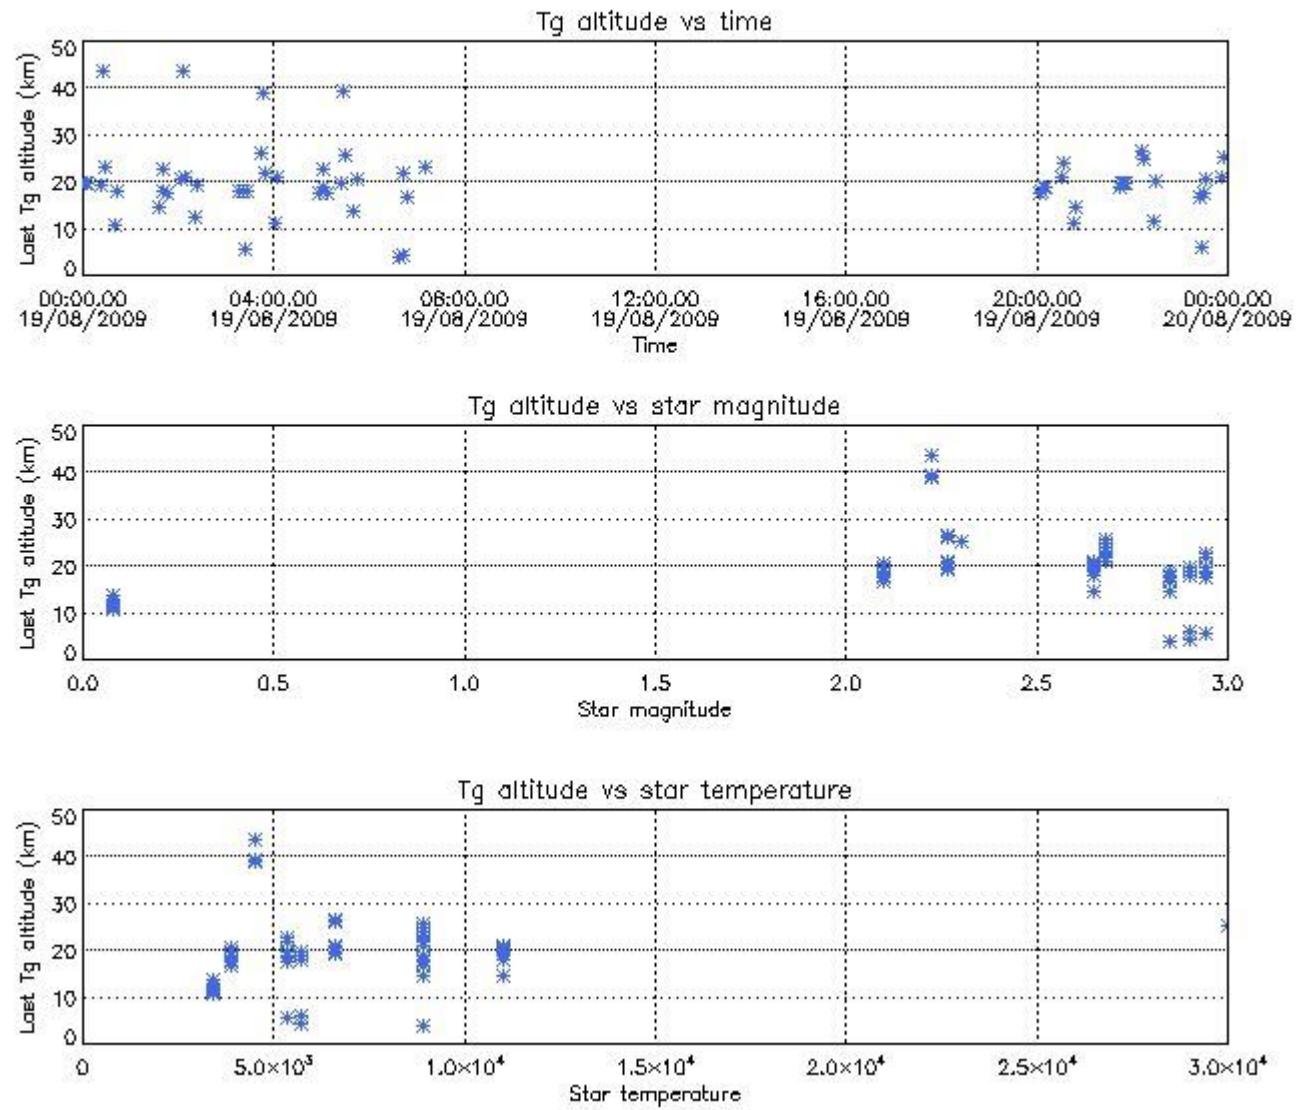

### 6.2 Plot for DARK limb products

Tangent altitude at which the star is lost

6.3 Plot for BRIGHT limb products

## Tangent altitude at which the star is lost