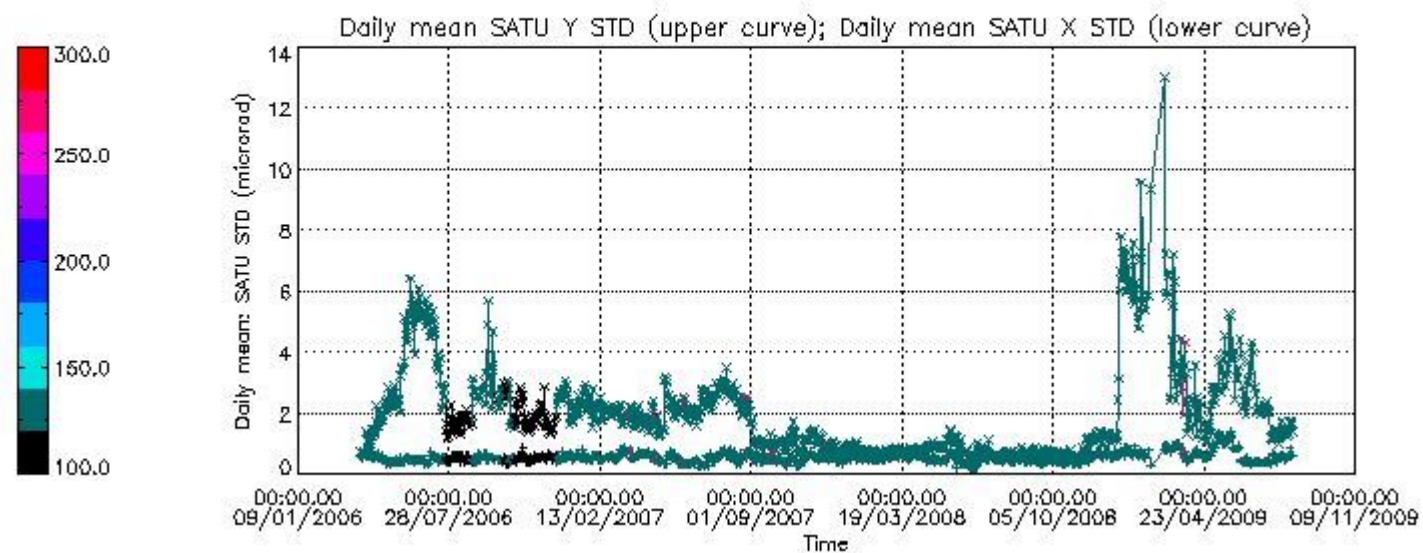

Number of data:	41200.	41200.	63450.	63450.

7.2.2 Trend of daily SATU NEA St. deviation since 1st April 2006 (dark limb)

The long term trend of the SATU 'X' and 'Y' standard deviations should be constant during the whole mission.

The colorbar represents the start tangent altitude (km) of the occultations.

Upper curve: STD of SATU Y axis

Lower curve: STD of SATU X axis

8. Auxiliary Data Files used for the production reported in section 2.4

The number reported in the third column indicates since which file (see list in section 2.4) the corresponding auxiliary file has been used. The fourth column is the date of those product files.

Type	Auxiliary Filename	Used since product	Used since product date
INST_PHYS_CHARACTERISTICS	GOM_INS_AXNIEC20050627_150713_20030716_120000_20100101_000000	1	19-AUG-2009 00:00:29
CALIBRATION_DATABASE	GOM_CAL_AXVIEC20090818_144743_20090816_000000_20100101_000000	1	19-AUG-2009 00:00:29
LEVEL-1B_PROC_CONFIG	GOM_PR1_AXNIEC20050627_151042_20020301_000000_20100101_000000	1	19-AUG-2009 00:00:29
STAR_CATALOGUE	GOM_CAT_AXVIEC20020121_161009_20020101_000000_20200101_000000	1	19-AUG-2009 00:00:29
STELLAR_SPECTRA_DATABANK	GOM_STS_AXNIEC20040308_103538_20020101_160000_20100101_000000	1	19-AUG-2009 00:00:29
ECMWF_FILE	AUX_ECF_AXNECM20090818_064112_20090818_210000_20090819_090000	1	19-AUG-2009 00:00:29
ECMWF_FILE	AUX_ECF_AXNECM20090818_184113_20090819_030000_20090819_150000	44	19-AUG-2009 03:59:36
ECMWF_FILE	AUX_ECF_AXNECM20090819_064111_20090819_150000_20090820_030000	80	19-AUG-2009 19:49:50
OPTIONAL_ECMWF_FILE	MISSING	1	19-AUG-2009 00:00:29
ORBIT_DATA_FILE	DOR_NAV_OPNPDE20090818_212958_000060572081_00415_39046_8583.N1	1	19-AUG-2009 00:00:29
ORBIT_DATA_FILE	DOR_NAV_OPNPDE20090818_231614_000057382081_00416_39047_8584.N1	13	19-AUG-2009 00:57:33
ORBIT_DATA_FILE	DOR_NAV_OPNPDE20090819_005711_000044632081_00417_39048_8585.N1	25	19-AUG-2009 02:19:01
ORBIT_DATA_FILE	DOR_NAV_OPNPDE20090819_021653_000051012081_00418_39049_8586.N1	44	19-AUG-2009 03:59:36
ORBIT_DATA_FILE	DOR_NAV_OPNPDE20090819_034712_000057382081_00419_39050_8587.N1	63	19-AUG-2009 05:40:12
ORBIT_DATA_FILE	AUX_FPO_AXVPDS20090819_010111_20090818_182648_20090828_213337	80	19-AUG-2009 19:49:50
ORBIT_DATA_FILE	DOR_NAV_OPNPDE20090819_194853_000038252081_00429_39060_8589.N1	92	19-AUG-2009 20:58:23
ORBIT_DATA_FILE	DOR_NAV_OPNPDE20090819_205757_000060572081_00429_39060_8590.N1	115	19-AUG-2009 22:45:32