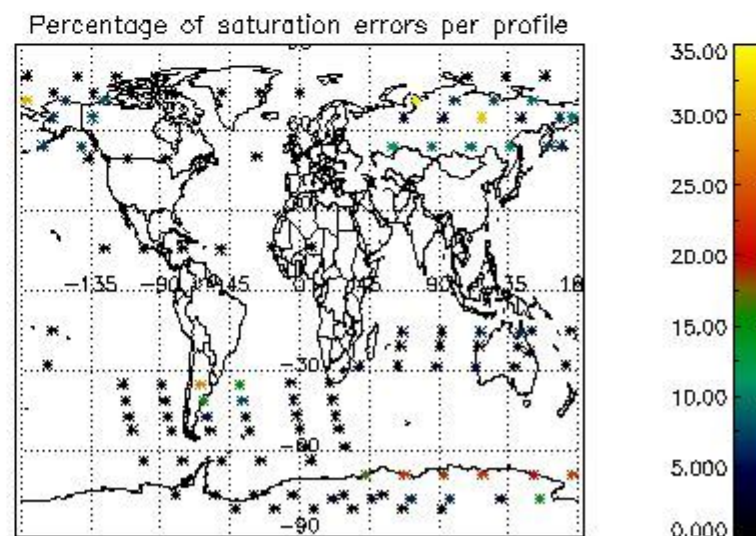

6. Statistics and plot of tangent altitude of the last measurement (DARK & BRIGHT products without errors)

6.1 Statistics on tangent altitude lost:

Statistics	DARK	BRIGHT	TWILIGHT
Mean:	13.184	19.644	NaN
St. deviation:	4.7072	7.6320	NaN
Maximum:	22.442	43.477	NaN
Minimum:	4.3119	4.0523	NaN
Number of data:	37.000	61.000	NaN

6.2 Plot for DARK limb products