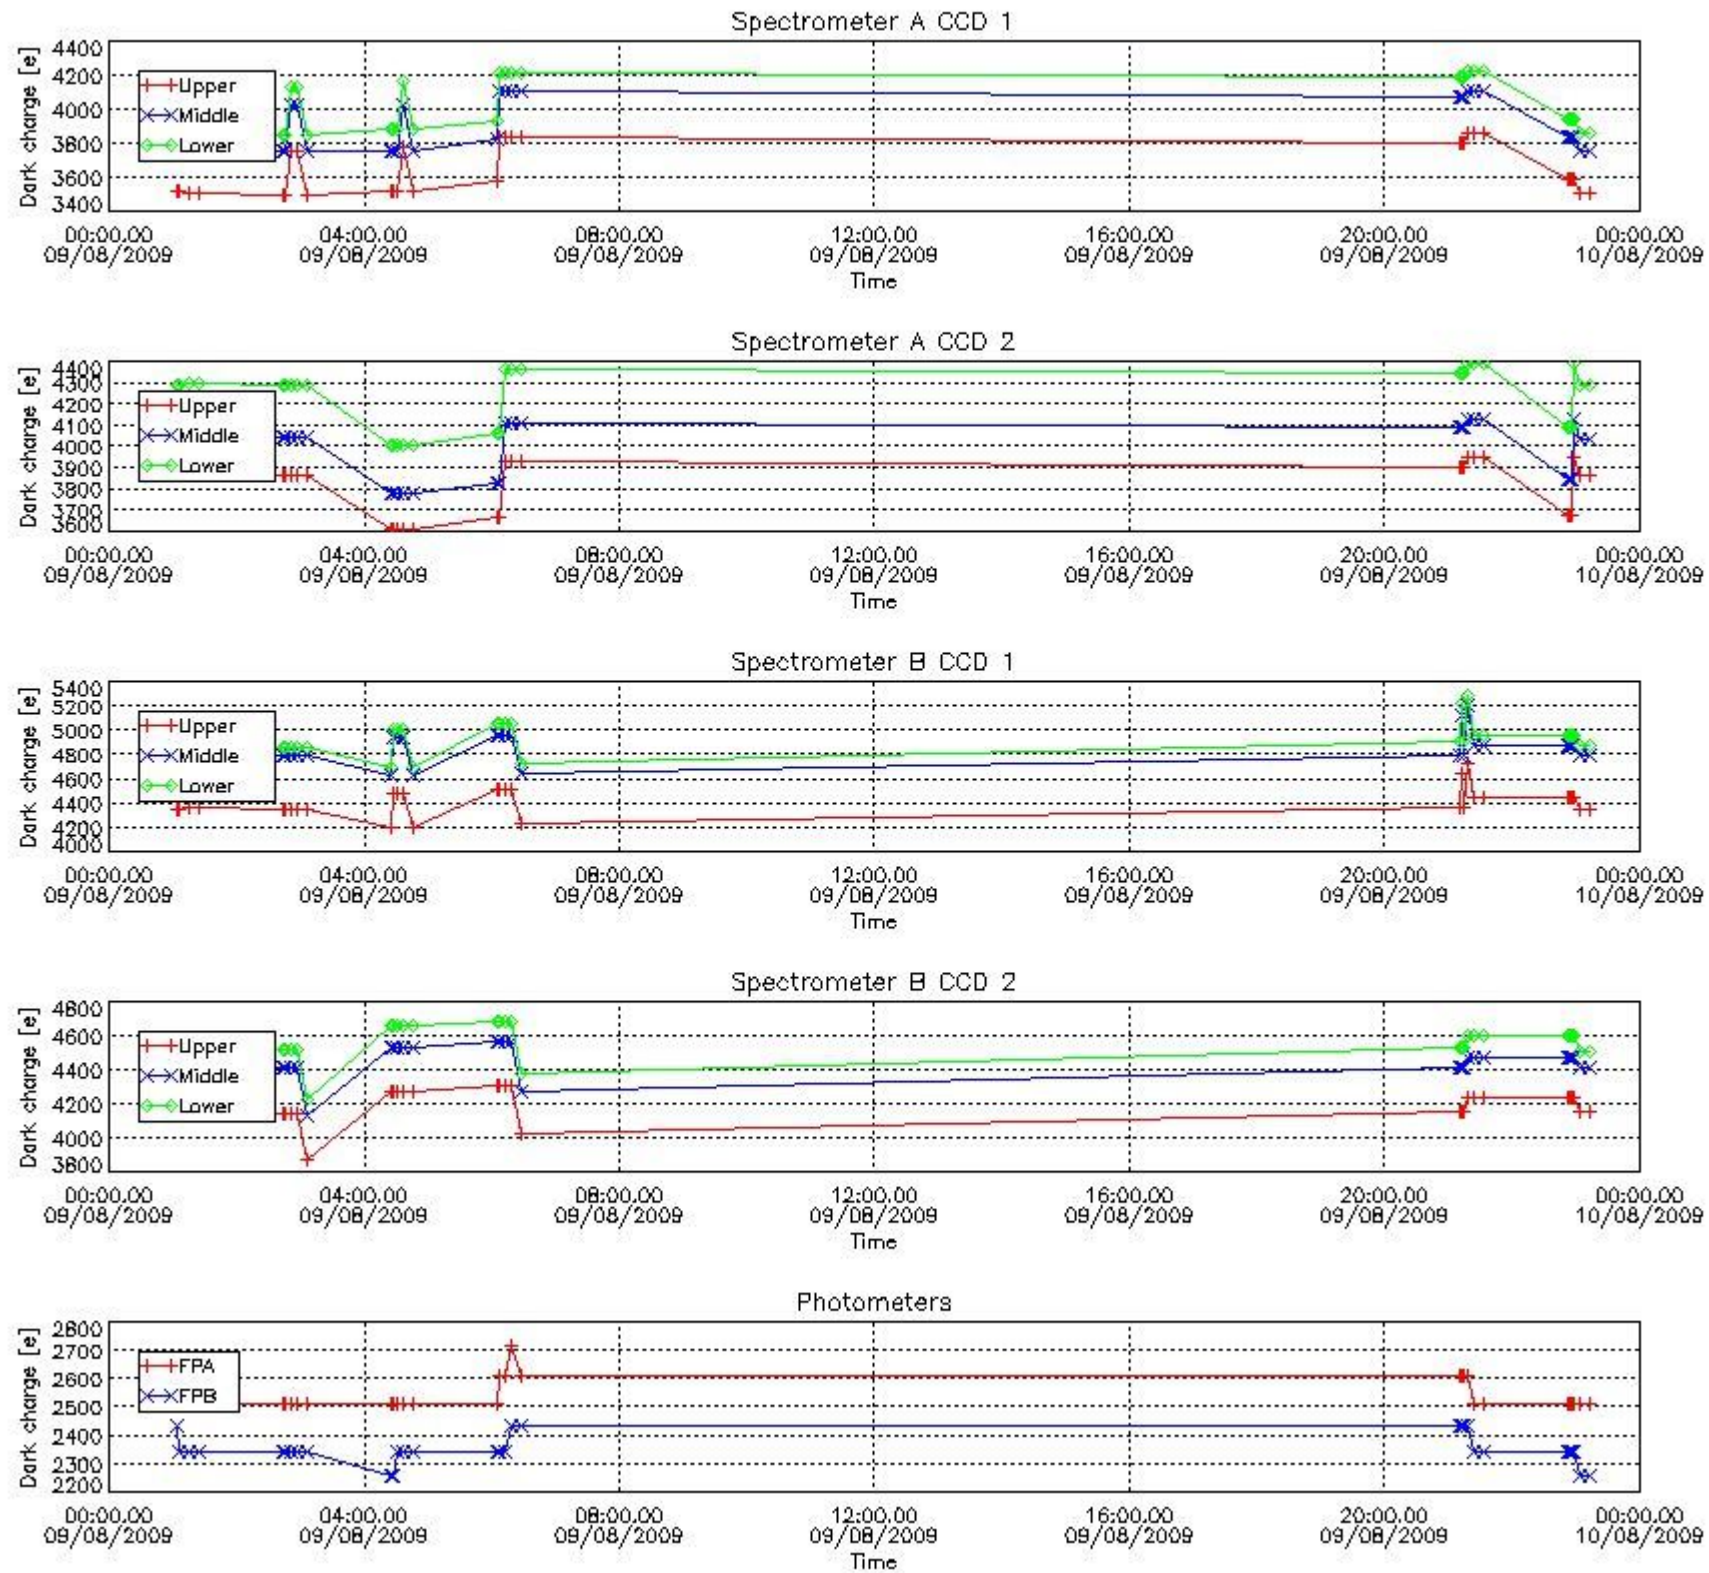

5. Demodulation flag and quality information monitoring

In this section it is presented the modulation information extracted from the pcd (product confidence data) at measurement level and information extracted from the Quality Summary dataset. Only products without errors (error flag in the MPH set to "0") are used.

5.1 Percentage of products during reporting period with: