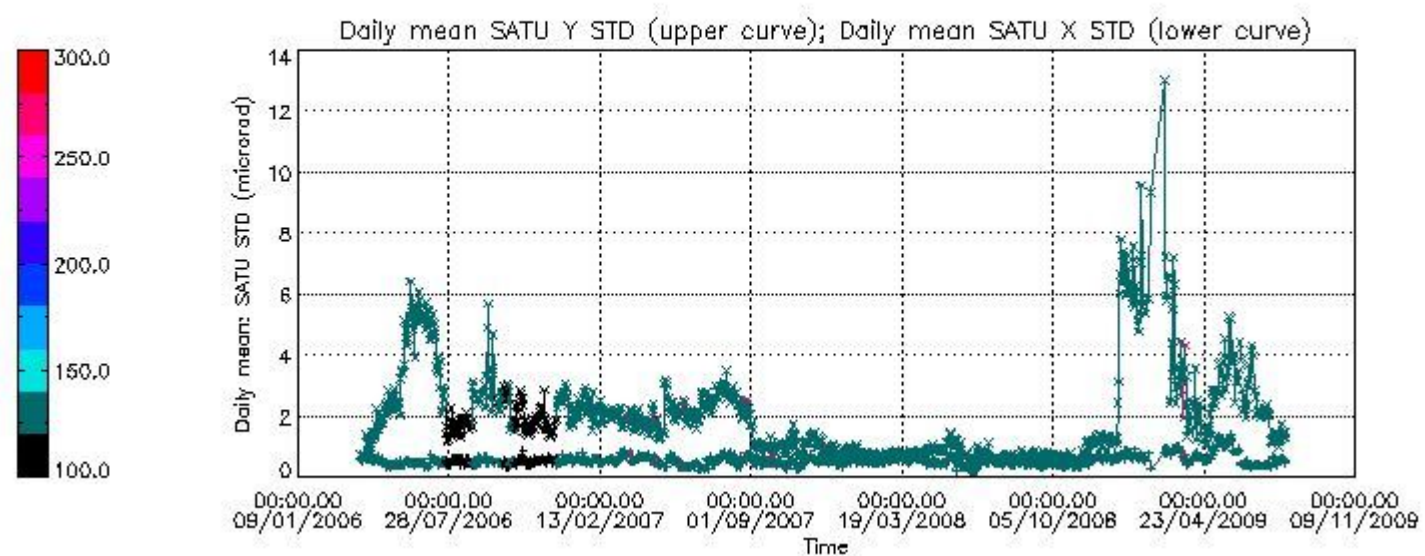

Number of data:	35200.	35200.	86850.	86850.

7.2.2 Trend of daily SATU NEA St. deviation since 1st April 2006 (dark limb)

The long term trend of the SATU 'X' and 'Y' standard deviations should be constant during the whole mission.

The colorbar represents the start tangent altitude (km) of the occultations.

Upper curve: STD of SATU Y axis

Lower curve: STD of SATU X axis

8. Auxiliary Data Files used for the production reported in section 2.4

The number reported in the third column indicates since which file (see list in section 2.4) the corresponding auxiliary file has been used. The fourth column is the date of those product files.

Type	Auxiliary Filename	Used since product	Used since product date
INST_PHYS_CHARACTERISTICS	GOM_INS_AXNIEC20050627_150713_20030716_120000_20100101_000000	1	09-AUG-2009 00:03:01
CALIBRATION_DATABASE	GOM_CAL_AXVIEC20090806_083422_20090804_000000_20100101_000000	1	09-AUG-2009 00:03:01
LEVEL-1B_PROC_CONFIG	GOM_PR1_AXNIEC20050627_151042_20020301_000000_20100101_000000	1	09-AUG-2009 00:03:01
STAR_CATALOGUE	GOM_CAT_AXVIEC20020121_161009_20020101_000000_20200101_000000	1	09-AUG-2009 00:03:01
STELLAR_SPECTRA_DATABANK	GOM_STS_AXNIEC20040308_103538_20020101_160000_20100101_000000	1	09-AUG-2009 00:03:01
ECMWF_FILE	AUX_ECF_AXNECM20090808_064112_20090808_210000_20090809_090000	1	09-AUG-2009 00:03:01
ECMWF_FILE	AUX_ECF_AXNECM20090809_112118_20090809_150000_20090810_030000	96	09-AUG-2009 20:05:30
ECMWF_FILE	AUX_ECF_AXNECM20090809_112119_20090809_210000_20090810_090000	114	09-AUG-2009 21:17:29
OPTIONAL_ECMWF_FILE	MISSING	1	09-AUG-2009 00:03:01
ORBIT_DATA_FILE	DOR_NAV_OPNPDE20090808_214716_000057382081_00272_38903_8515.N1	1	09-AUG-2009 00:03:01
ORBIT_DATA_FILE	DOR_NAV_OPNPDE20090808_232813_000057382081_00273_38904_8516.N1	18	09-AUG-2009 01:10:10
ORBIT_DATA_FILE	DOR_NAV_OPNPDE20090809_010910_000044632081_00274_38905_8517.N1	31	09-AUG-2009 02:29:05
ORBIT_DATA_FILE	DOR_NAV_OPNPDE20090809_022851_000054192081_00275_38906_8518.N1	52	09-AUG-2009 04:09:40
ORBIT_DATA_FILE	DOR_NAV_OPNPDE20090809_040430_000054192081_00276_38907_8519.N1	74	09-AUG-2009 05:50:16
ORBIT_DATA_FILE	DOR_NAV_OPNPDE20090809_200052_000041442081_00286_38917_8521.N1	96	09-AUG-2009 20:05:30
ORBIT_DATA_FILE	DOR_NAV_OPNPDE20090809_211515_000057382081_00286_38917_8522.N1	138	09-AUG-2009 23:03:57