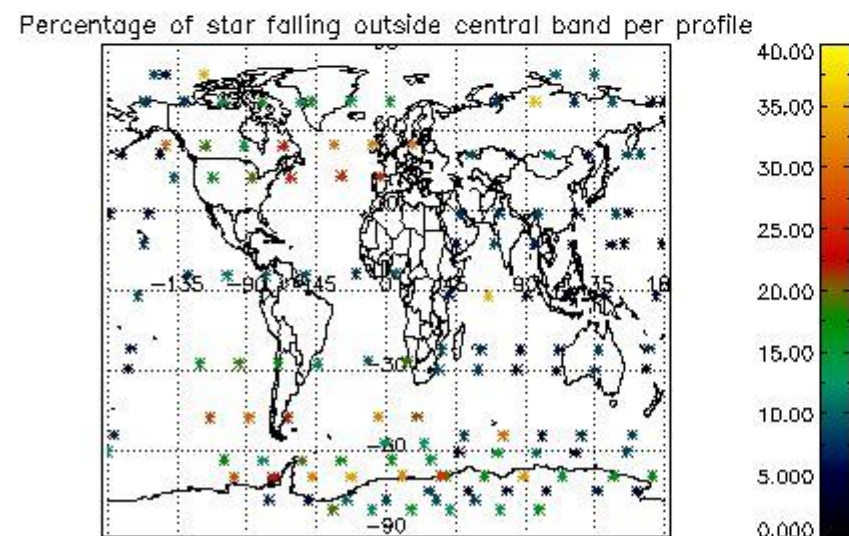

6. Statistics and plot of tangent altitude of the last measurement (DARK & BRIGHT products without errors)

6.1 Statistics on tangent altitude lost:

Statistics	DARK	BRIGHT	TWILIGHT
Mean:	12.128	19.176	NaN
St. deviation:	4.5616	4.7091	NaN
Maximum:	19.381	26.679	NaN
Minimum:	4.3789	2.5200	NaN
Number of data:	31.000	82.000	NaN

6.2 Plot for DARK limb products