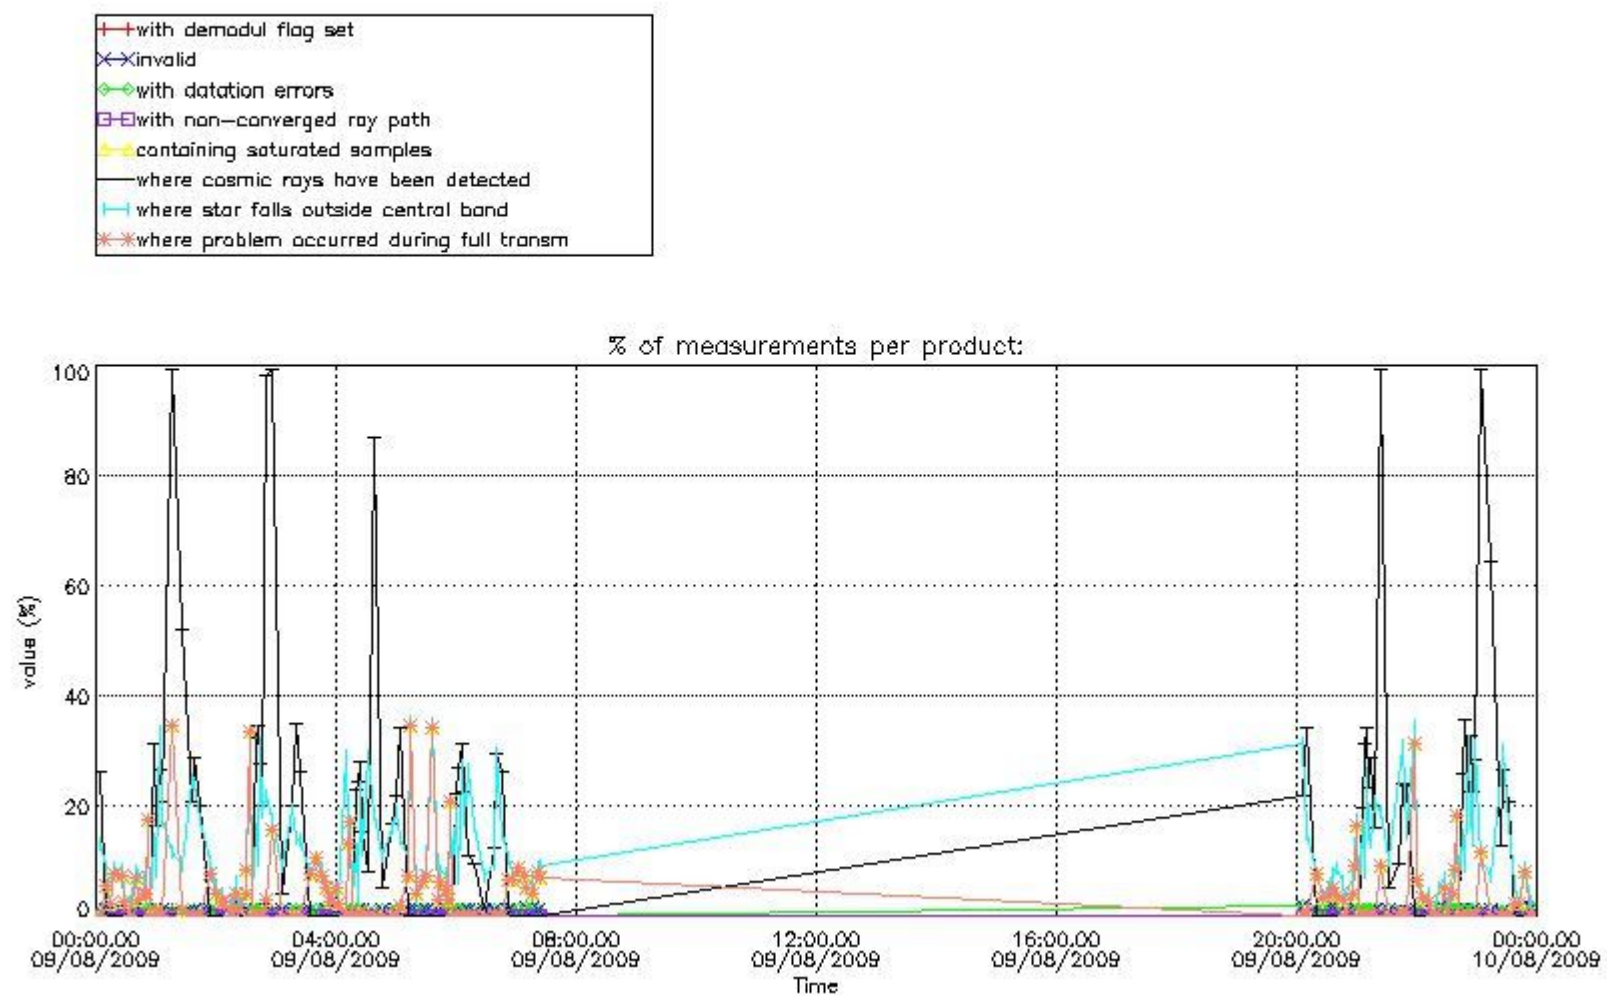

At least one measurement with demodulation flag set:	32.8767 %
Reference spectrum computed from DB:	0.00000 %
Reference spectrum with small number of measurements:	0.00000 %
SATU data not used:	0.00000 %

5.2 Plot quality information per product (time dependant)

5.3 Plot quality information per product (world map)