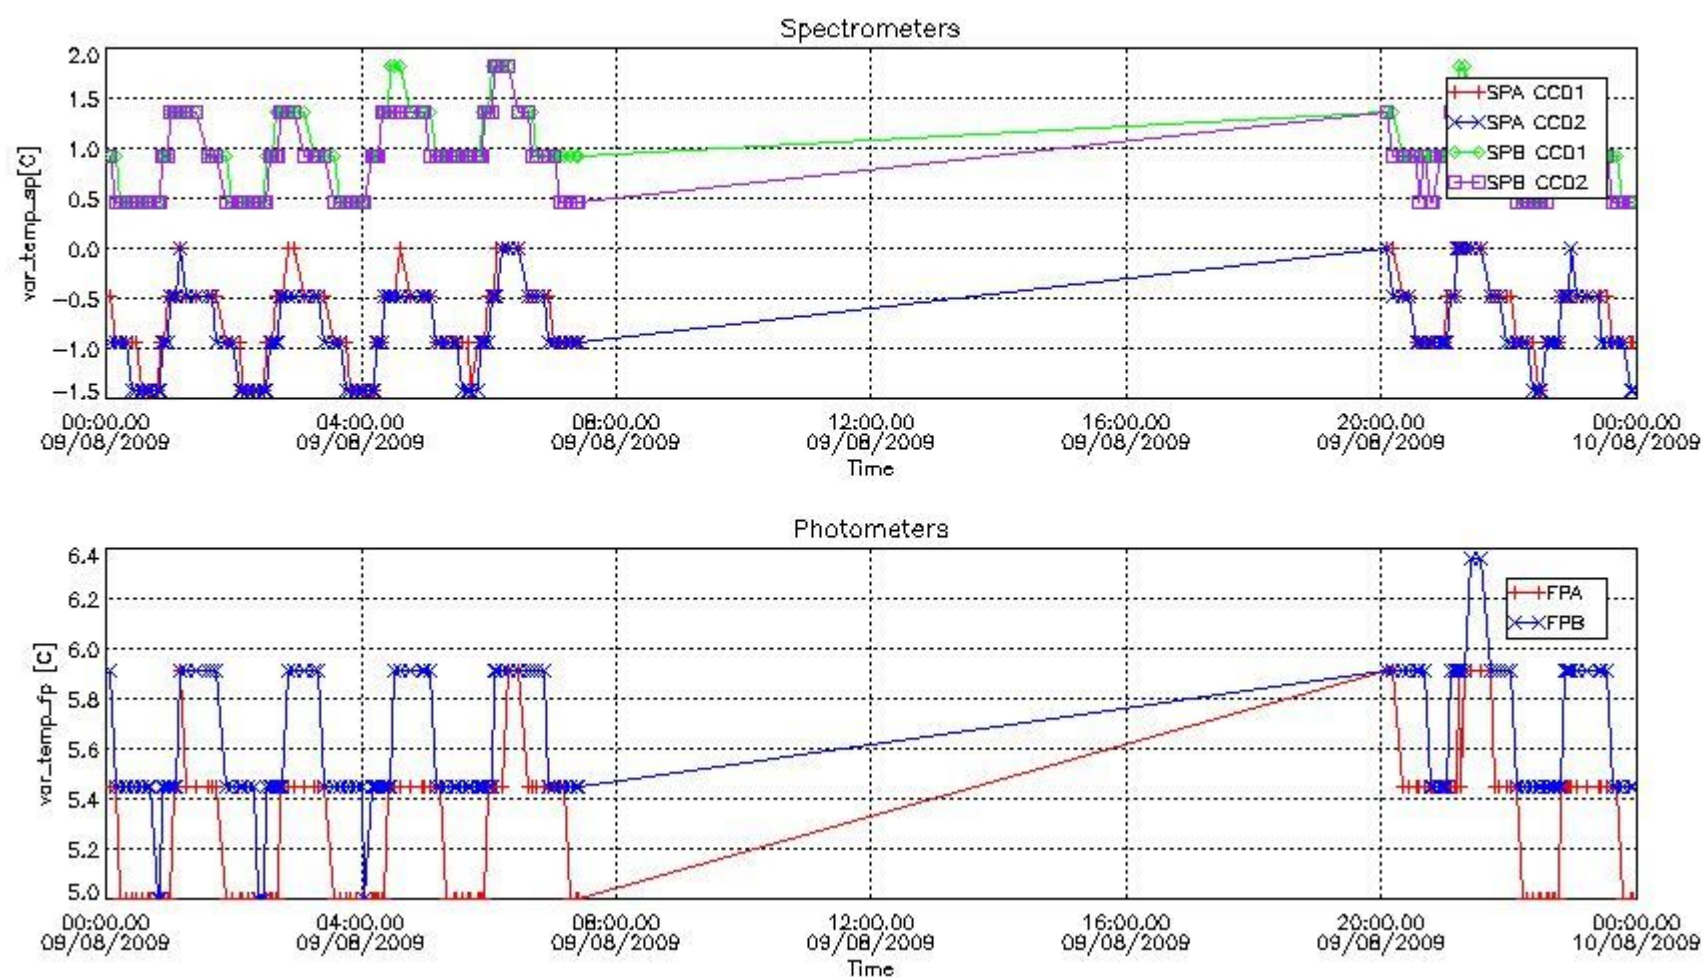

3. Plot of GOMOS spectrometers and photometers temperatures from level 1b data

4. Overview of dark signal processing per product

The Dark Charge (DC) is a temperature-dependant signal added to the useful measurements and it is therefore subtracted from them during the processing. There are two phenomena that produce a continuous increase of the DC: the "hot pixels" (a pixel is "hot" when its DC exceeds by a significant amount its value measured on ground at the same temperature) and