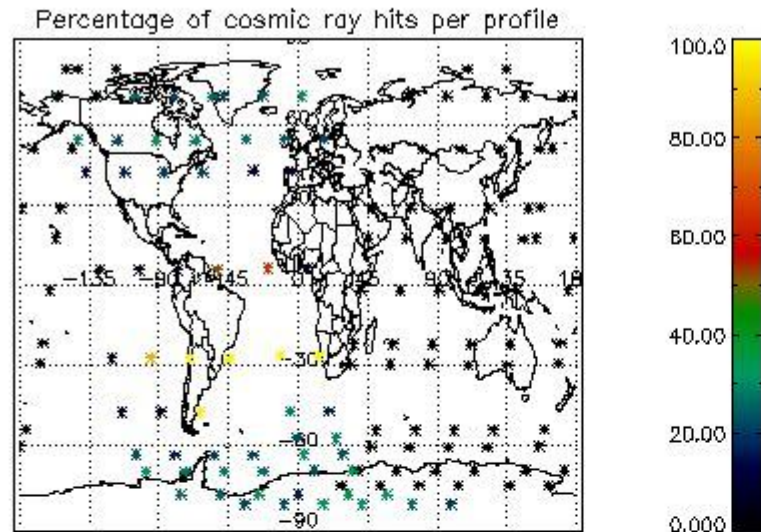

6. Statistics and plot of tangent altitude of the last measurement (DARK & BRIGHT products without errors)

6.1 Statistics on tangent altitude lost:

Statistics	DARK	BRIGHT	TWILIGHT
Mean:	12.128	19.176	NaN
St. deviation:	4.5616	4.7091	NaN
Maximum:	19.381	26.679	NaN
Minimum:	4.3789	2.5200	NaN
Number of data:	31.000	82.000	NaN

6.2 Plot for DARK limb products