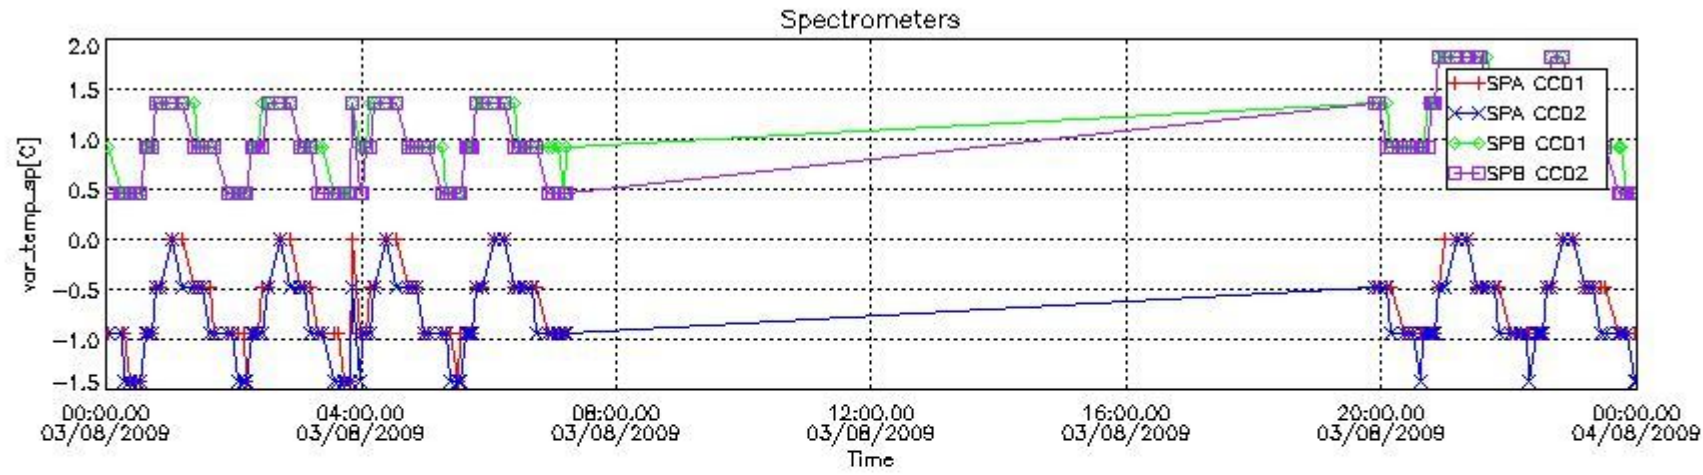

4. Overview of dark signal processing per product

The Dark Charge (DC) is a temperature-dependant signal added to the useful measurements and it is therefore subtracted from them during the processing. There are two phenomena that produce a continuous increase of the DC: the "hot pixels" (a pixel is "hot" when its DC exceeds by a significant amount its value measured on ground at the same temperature) and the "Random Telegraphic Signal" (abrupt change positive or negative of the CCD pixel signal, random in time, affecting only the DC part of the signal and not the photon generated signal).

In this section a list of products that did not use the Dark Sky Area (DSA) observation for the DC computation is given. It is also provided the mean DC plot per product for dark limb products with no error flag set.

4.1 These products did not use the DSA observation for DC computation:

Product name	DC information
GOM_TRA_1PNPDE20090803_195313_000000592081_00200_38831_6836.N1	DC map used
GOM_TRA_1PNPDE20090803_195800_000000622081_00200_38831_6837.N1	DC map used
GOM_TRA_1PNPDE20090803_200453_000000502081_00200_38831_6838.N1	DC map used
GOM_TRA_1PNPDE20090803_200855_000000492081_00200_38831_6839.N1	DC map used
GOM_TRA_1PNPDE20090803_202119_000000412081_00200_38831_6840.N1	DC map used
GOM_TRA_1PNPDE20090803_202428_000000382081_00200_38831_6841.N1	DC map used
GOM_TRA_1PNPDE20090803_202954_000000402081_00200_38831_6842.N1	DC map used
GOM_TRA_1PNPDE20090803_203606_000000522081_00200_38831_6843.N1	DC map used
GOM_TRA_1PNPDE20090803_203808_000000512081_00200_38831_6844.N1	DC map used
GOM_TRA_1PNPDE20090803_204443_000000492081_00200_38831_6845.N1	DC map used
GOM_TRA_1PNPDE20090803_204626_000000712081_00200_38831_6846.N1	DC map used
GOM_TRA_1PNPDE20090803_204840_000000442081_00200_38831_6847.N1	DC map used
GOM_TRA_1PNPDE20090803_205033_000000582081_00200_38831_6848.N1	DC map used
GOM_TRA_1PNPDE20090803_205347_000000572081_00200_38831_6849.N1	DC map used