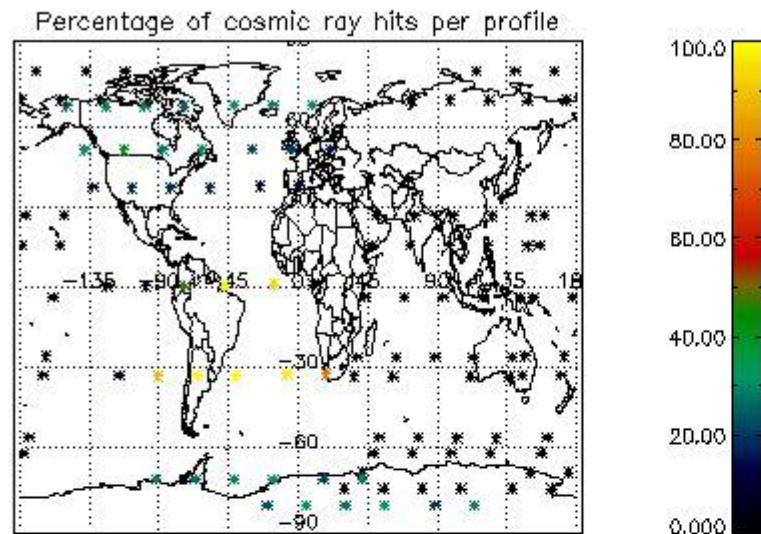

6. Statistics and plot of tangent altitude of the last measurement (DARK & BRIGHT products without errors)

6.1 Statistics on tangent altitude lost:

Statistics	DARK	BRIGHT	TWILIGHT
Mean:	13.118	19.565	NaN
St. deviation:	5.2346	4.6282	NaN
Maximum:	20.393	30.596	NaN
Minimum:	4.1148	3.3663	NaN
Number of data:	18.000	75.000	NaN

6.2 Plot for DARK limb products