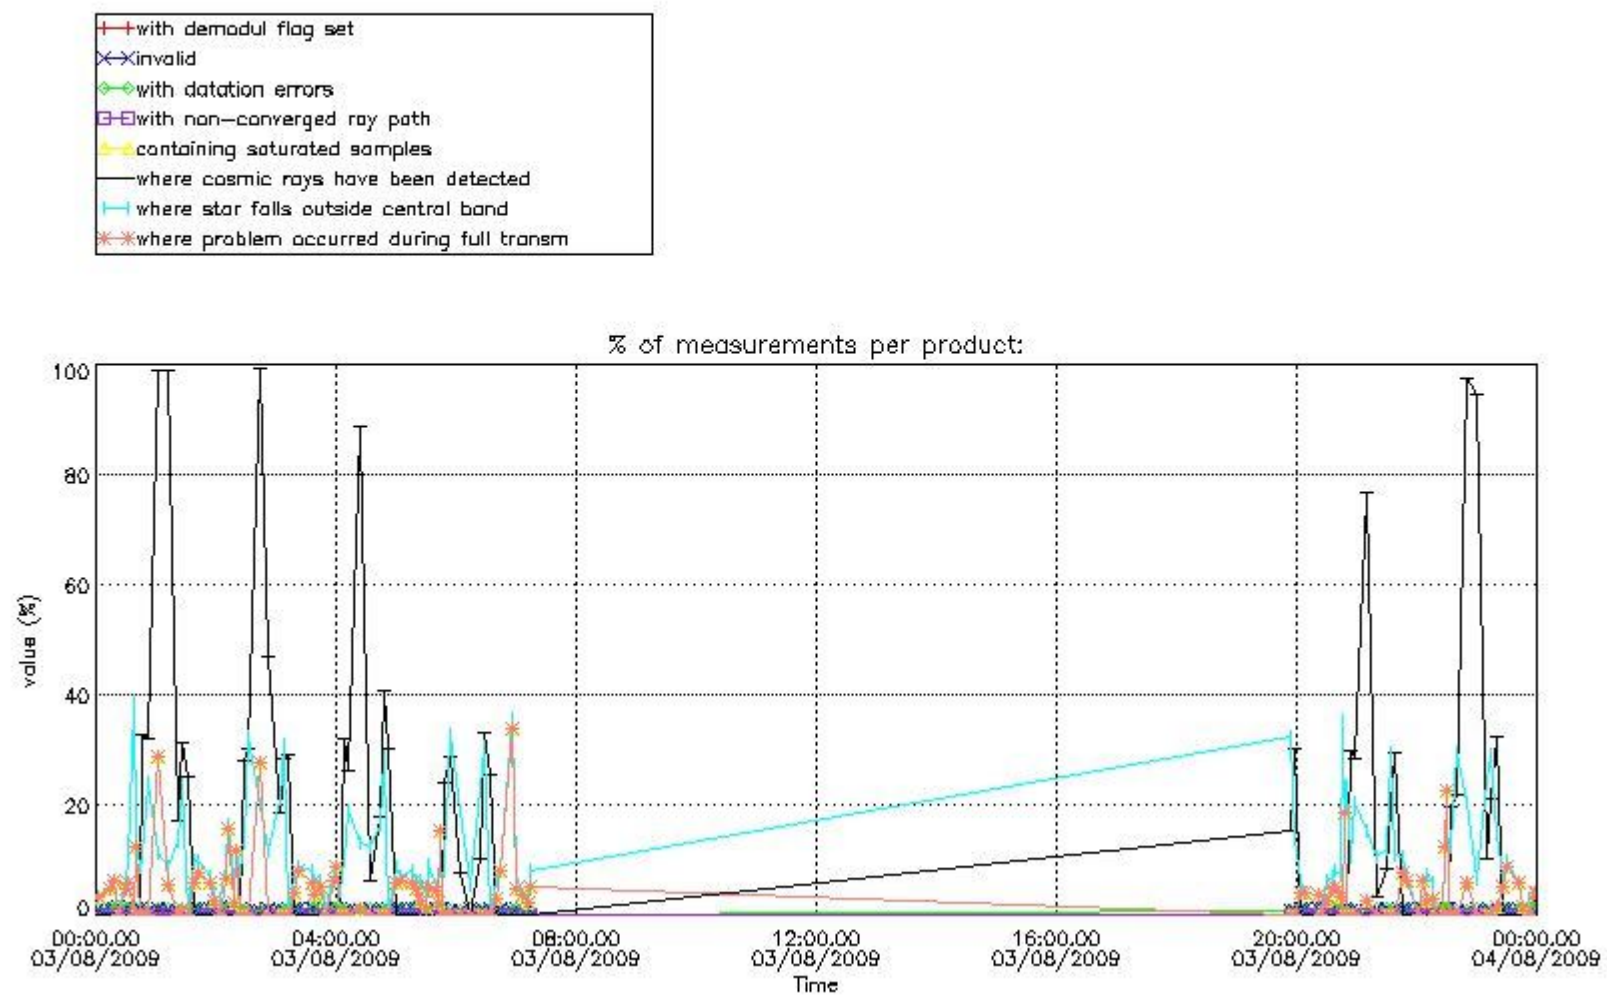

5.1 Percentage of products during reporting period with:

At least one measurement with demodulation flag set:	27.7311 %
Reference spectrum computed from DB:	0.00000 %
Reference spectrum with small number of measurements:	0.00000 %
SATU data not used:	0.00000 %

5.2 Plot quality information per product (time dependant)

5.3 Plot quality information per product (world map)