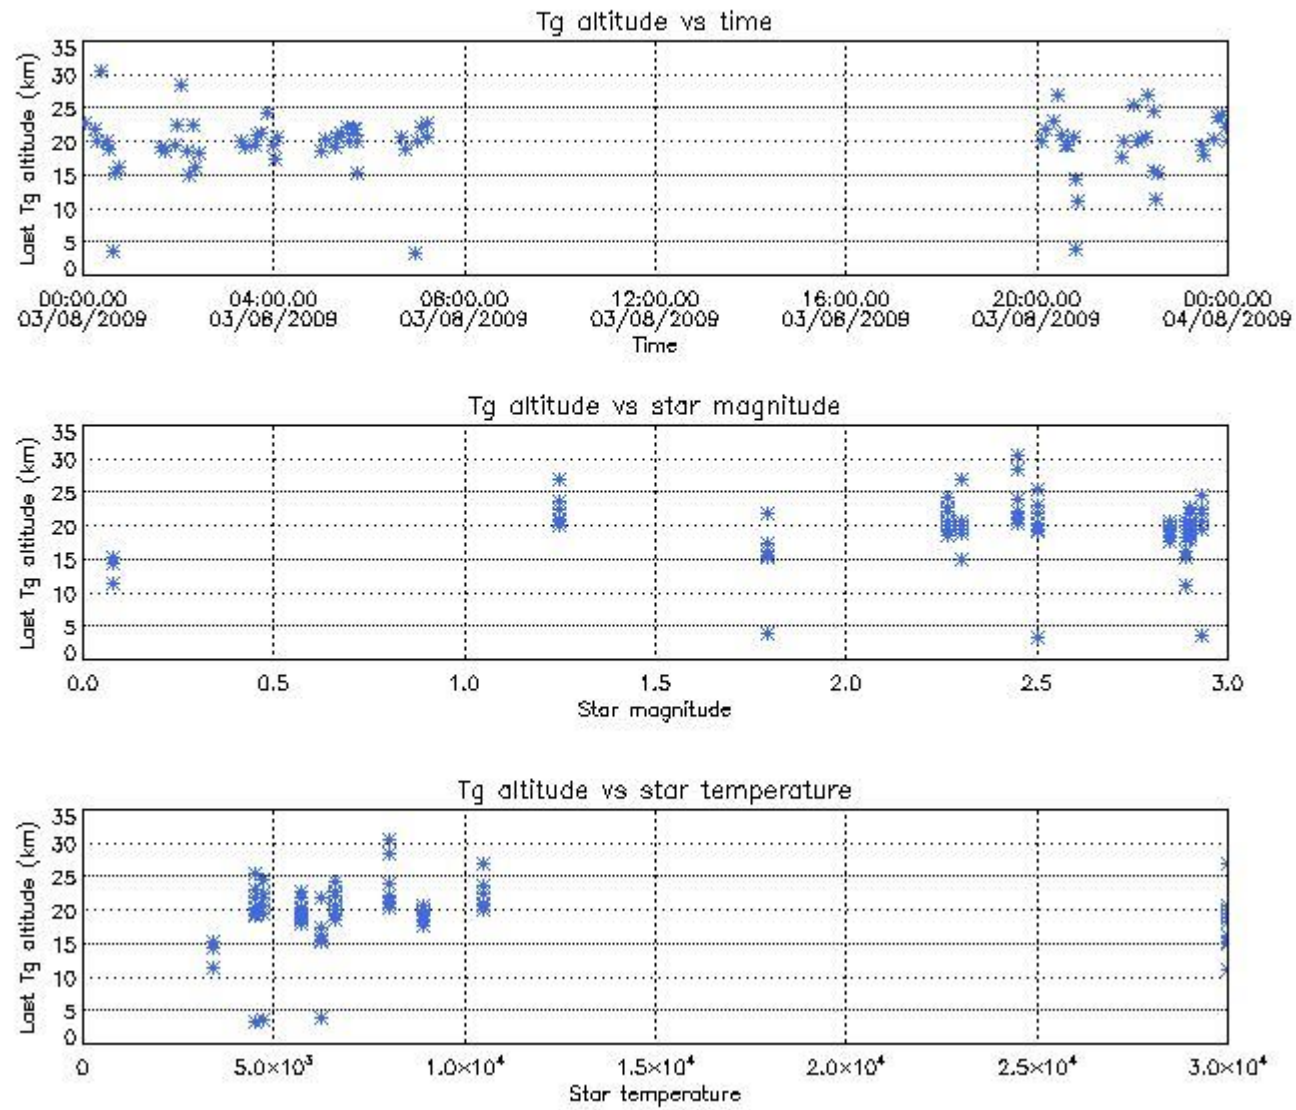

### 6.2 Plot for DARK limb products

Tangent altitude at which the star is lost

6.3 Plot for BRIGHT limb products

## Tangent altitude at which the star is lost