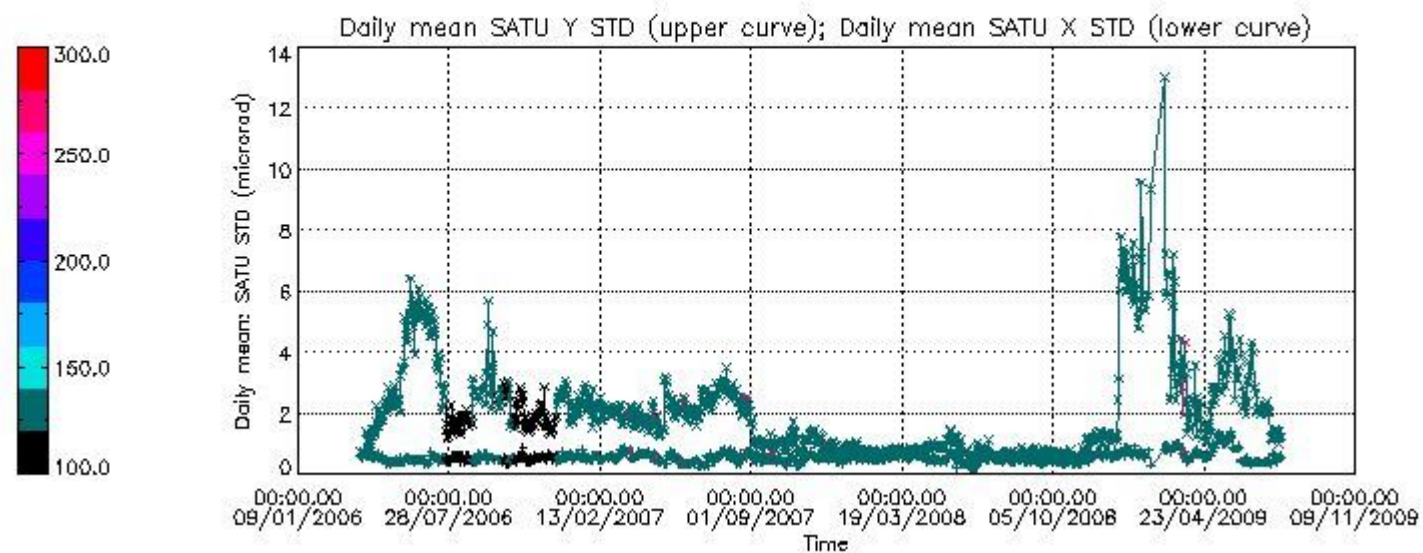

Number of data:	20350.	20350.	81000.	81000.

7.2.2 Trend of daily SATU NEA St. deviation since 1st April 2006 (dark limb)

The long term trend of the SATU 'X' and 'Y' standard deviations should be constant during the whole mission.

The colorbar represents the start tangent altitude (km) of the occultations.

Upper curve: STD of SATU Y axis

Lower curve: STD of SATU X axis

8. Auxiliary Data Files used for the production reported in section 2.4

The number reported in the third column indicates since which file (see list in section 2.4) the corresponding auxiliary file has been used. The fourth column is the date of those product files.

Type	Auxiliary Filename	Used since product	Used since product date
INST_PHYS_CHARACTERISTICS	GOM_INS_AXNIEC20050627_150713_20030716_120000_20100101_000000	1	03-AUG-2009 00:01:46
CALIBRATION_DATABASE	GOM_CAL_AXVIEC20090730_093840_20090728_000000_20100101_000000	1	03-AUG-2009 00:01:46
LEVEL-1B_PROC_CONFIG	GOM_PR1_AXNIEC20050627_151042_20020301_000000_20100101_000000	1	03-AUG-2009 00:01:46
STAR_CATALOGUE	GOM_CAT_AXVIEC20020121_161009_20020101_000000_20200101_000000	1	03-AUG-2009 00:01:46
STELLAR_SPECTRA_DATABANK	GOM_STS_AXNIEC20040308_103538_20020101_160000_20100101_000000	1	03-AUG-2009 00:01:46
ECMWF_FILE	AUX_ECF_AXNECM20090802_064112_20090802_210000_20090803_090000	1	03-AUG-2009 00:01:46
ECMWF_FILE	AUX_ECF_AXNECM20090803_130744_20090803_150000_20090804_030000	76	03-AUG-2009 19:53:13
ECMWF_FILE	AUX_ECF_AXNECM20090803_130744_20090803_210000_20090804_090000	91	03-AUG-2009 21:10:07
OPTIONAL_ECMWF_FILE	MISSING	1	03-AUG-2009 00:01:46
ORBIT_DATA_FILE	DOR_NAV_OPNPDE20090802_213727_000057382081_00186_38817_8476.N1	1	03-AUG-2009 00:01:46
ORBIT_DATA_FILE	DOR_NAV_OPNPDE20090802_231824_000057382081_00187_38818_8477.N1	12	03-AUG-2009 01:02:44
ORBIT_DATA_FILE	DOR_NAV_OPNPDE20090803_005402_000047822081_00188_38819_8478.N1	26	03-AUG-2009 02:23:58
ORBIT_DATA_FILE	DOR_NAV_OPNPDE20090803_021903_000051012081_00189_38820_8479.N1	40	03-AUG-2009 03:52:16
ORBIT_DATA_FILE	DOR_NAV_OPNPDE20090803_034922_000057382081_00190_38821_8480.N1	58	03-AUG-2009 05:39:23
ORBIT_DATA_FILE	DOR_NAV_OPNPDE20090803_195103_000038252081_00200_38831_8482.N1	76	03-AUG-2009 19:53:13
ORBIT_DATA_FILE	DOR_NAV_OPNPDE20090803_210007_000060572081_00200_38831_8483.N1	109	03-AUG-2009 22:50:44