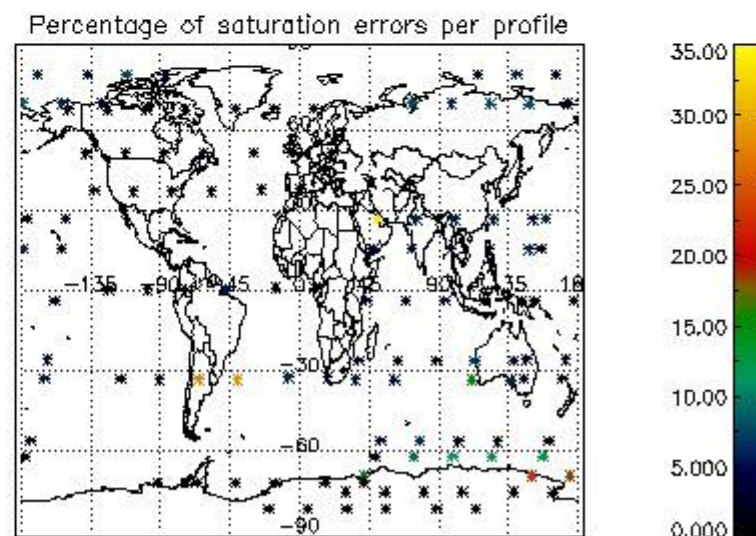

6. Statistics and plot of tangent altitude of the last measurement (DARK & BRIGHT products without errors)

6.1 Statistics on tangent altitude lost:

Statistics	DARK	BRIGHT	TWILIGHT
Mean:	13.118	19.565	NaN
St. deviation:	5.2346	4.6282	NaN
Maximum:	20.393	30.596	NaN
Minimum:	4.1148	3.3663	NaN
Number of data:	18.000	75.000	NaN

6.2 Plot for DARK limb products