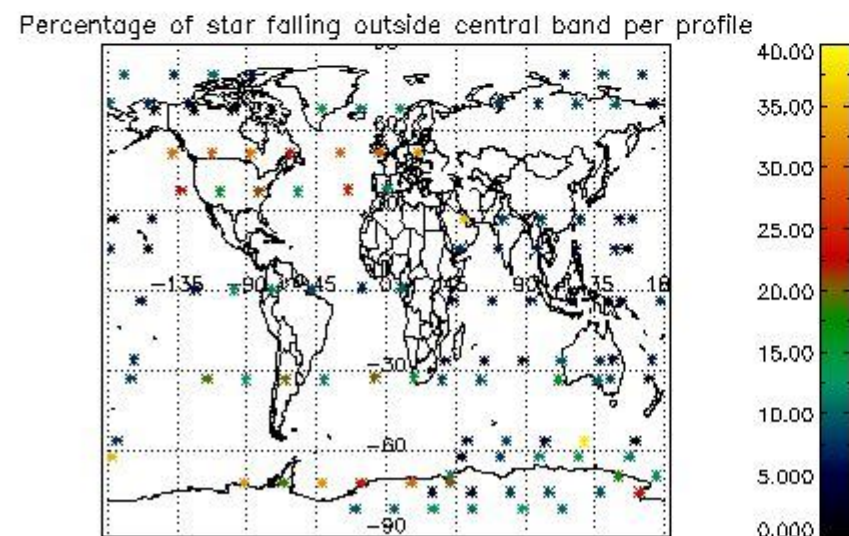

6. Statistics and plot of tangent altitude of the last measurement (DARK & BRIGHT products without errors)

6.1 Statistics on tangent altitude lost:

Statistics	DARK	BRIGHT	TWILIGHT
Mean:	13.118	19.565	NaN
St. deviation:	5.2346	4.6282	NaN
Maximum:	20.393	30.596	NaN
Minimum:	4.1148	3.3663	NaN
Number of data:	18.000	75.000	NaN

6.2 Plot for DARK limb products