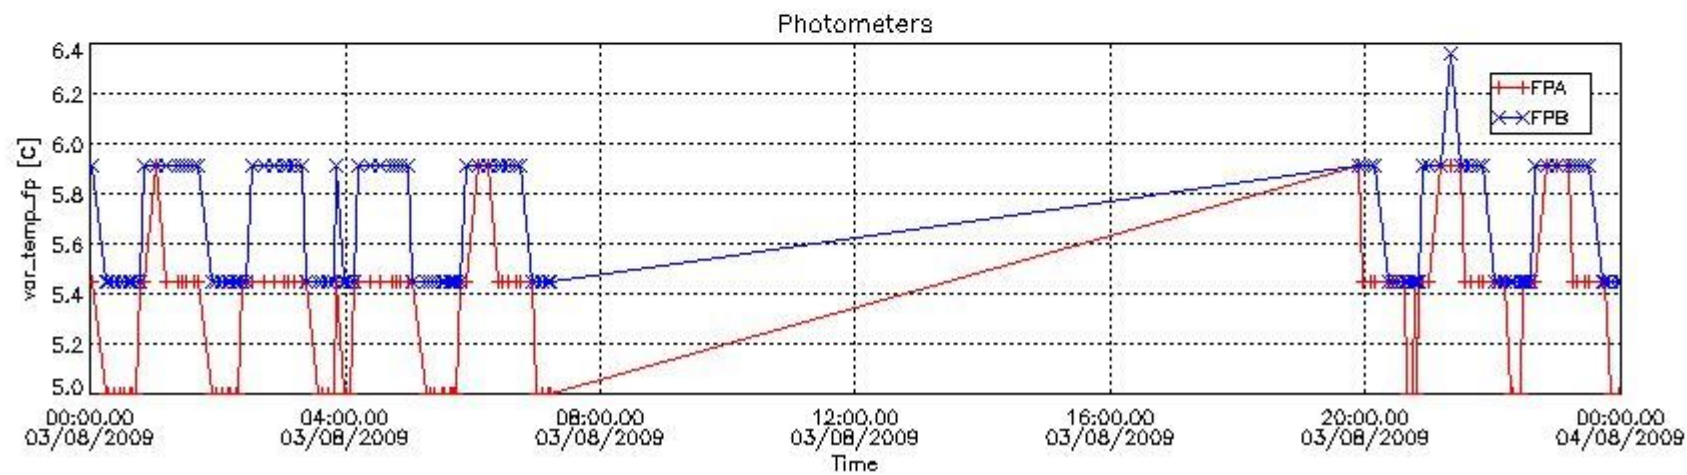

4. Overview of dark signal processing per product

The Dark Charge (DC) is a temperature-dependant signal added to the useful measurements and it is therefore subtracted from them during the processing. There are two phenomena that produce a continuous increase of the DC: the "hot pixels" (a pixel is "hot" when its DC exceeds by a significant amount its value measured on ground at the same temperature) and the "Random Telegraphic Signal" (abrupt change positive or negative of the CCD pixel signal, random in time, affecting only the DC part of the signal and not the photon generated signal).

In this section a list of products that did not use the Dark Sky Area (DSA) observation for the DC computation is given. It is also provided the mean DC plot per product for dark limb products with no error flag set.

4.1 These products did not use the DSA observation for DC computation:

Product name	DC information
GOM_TRA_1PNPDE20090803_195313_000000592081_00200_38831_6836.N1	DC map used
GOM_TRA_1PNPDE20090803_195800_000000622081_00200_38831_6837.N1	DC map used
GOM_TRA_1PNPDE20090803_200453_000000502081_00200_38831_6838.N1	DC map used
GOM_TRA_1PNPDE20090803_200855_000000492081_00200_38831_6839.N1	DC map used
GOM_TRA_1PNPDE20090803_202119_000000412081_00200_38831_6840.N1	DC map used
GOM_TRA_1PNPDE20090803_202428_000000382081_00200_38831_6841.N1	DC map used
GOM_TRA_1PNPDE20090803_202954_000000402081_00200_38831_6842.N1	DC map used
GOM_TRA_1PNPDE20090803_203606_000000522081_00200_38831_6843.N1	DC map used
GOM_TRA_1PNPDE20090803_203808_000000512081_00200_38831_6844.N1	DC map used
GOM_TRA_1PNPDE20090803_204443_000000492081_00200_38831_6845.N1	DC map used
GOM_TRA_1PNPDE20090803_204626_000000712081_00200_38831_6846.N1	DC map used
GOM_TRA_1PNPDE20090803_204840_000000442081_00200_38831_6847.N1	DC map used
GOM_TRA_1PNPDE20090803_205033_000000582081_00200_38831_6848.N1	DC map used
GOM_TRA_1PNPDE20090803_205347_000000572081_00200_38831_6849.N1	DC map used