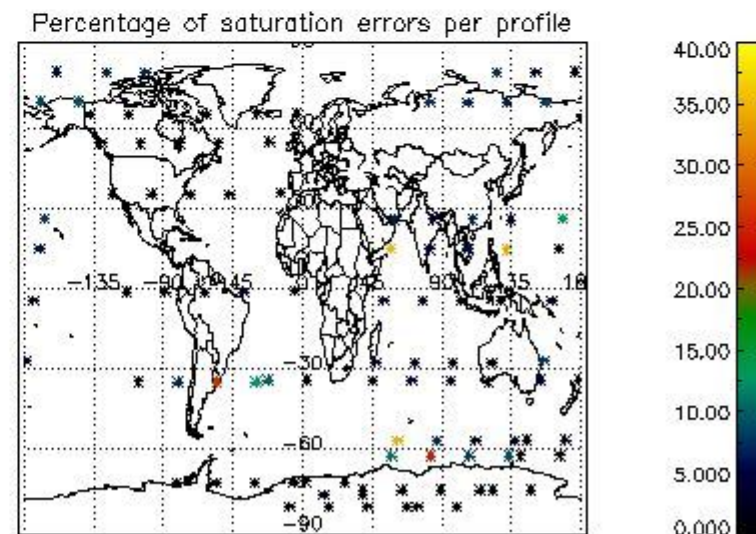

6. Statistics and plot of tangent altitude of the last measurement (DARK & BRIGHT products without errors)

6.1 Statistics on tangent altitude lost:

Statistics	DARK	BRIGHT	TWILIGHT
Mean:	13.674	18.541	NaN
St. deviation:	5.1935	5.9125	NaN
Maximum:	20.870	30.654	NaN
Minimum:	4.8183	2.4068	NaN
Number of data:	19.000	60.000	NaN

6.2 Plot for DARK limb products