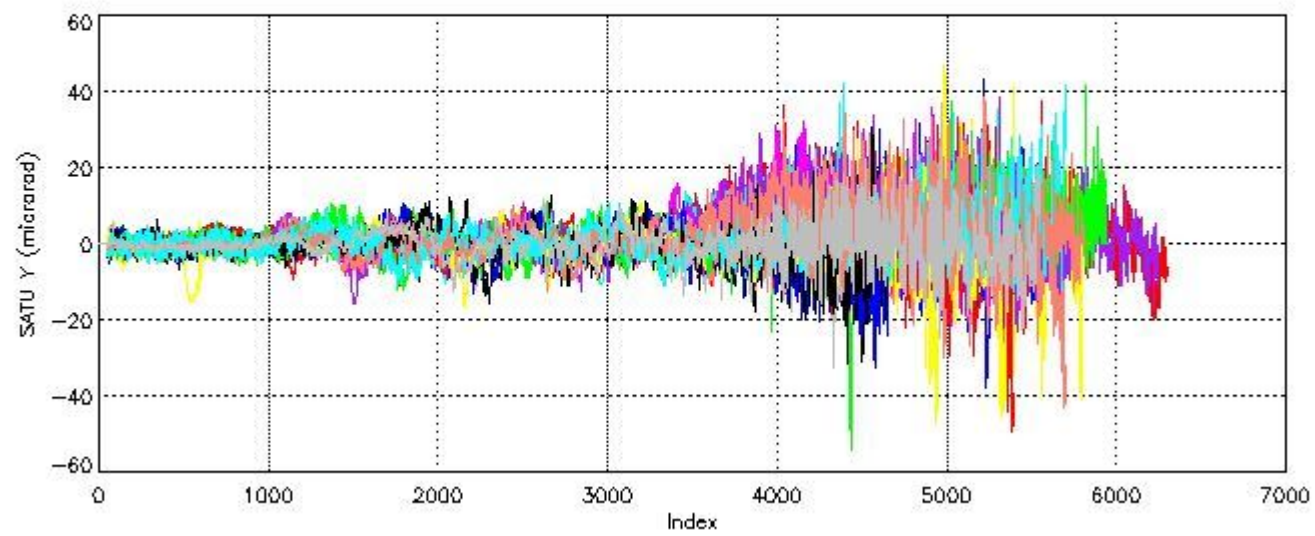

7.2 Statistics on SATU Noise Equivalent Angle (NEA) for DARK (D) and BRIGHT (B) products above 105 kms

The Star Acquisition and Tracking Unit (it is the CCD that tracks the star while it is occulted) Noise Equivalent Angle consists of the statistical angular variation of the SATU data above the atmosphere. Statistics (in microradians) above 105 km are computed for every occultation, giving four values per occultation: one in the 'X' direction and one in the 'Y' direction for dark and bright limbs. A mean value per day in every direction and limb is calculated and monitored in order to assess instrument performance in terms of star pointing.

7.2.1 SATU NEA Statistics (table)

Statistics	SATU X (D)	SATU Y (D)	SATU X (B)	SATU Y (B)
Mean:	0.23862	-0.39666	0.29542	-0.54855
St. deviation:	0.53016	1.4155	0.83009	1.4595
Maximum:	3.7000	7.0000	6.0000	10.100
Minimum:	-4.0000	-15.400	-5.9000	-8.8000