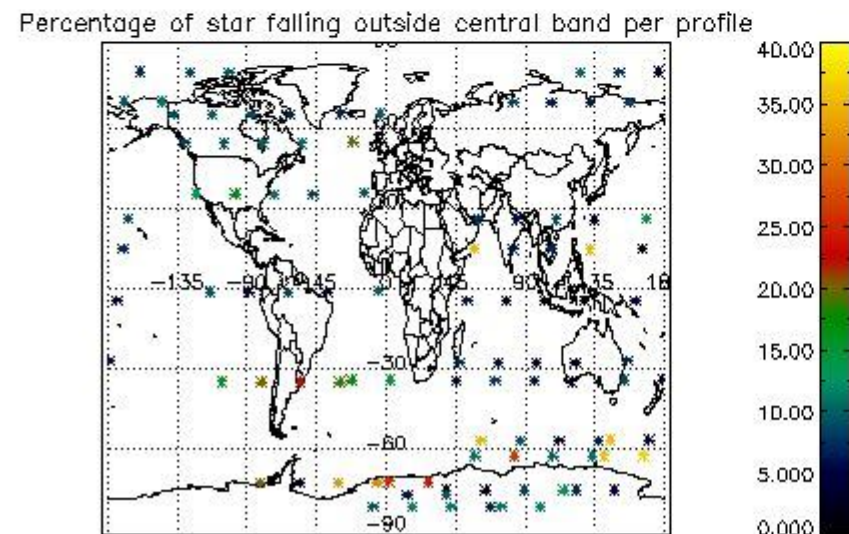

6. Statistics and plot of tangent altitude of the last measurement (DARK & BRIGHT products without errors)

6.1 Statistics on tangent altitude lost:

Statistics	DARK	BRIGHT	TWILIGHT
Mean:	13.674	18.541	NaN
St. deviation:	5.1935	5.9125	NaN
Maximum:	20.870	30.654	NaN
Minimum:	4.8183	2.4068	NaN
Number of data:	19.000	60.000	NaN

6.2 Plot for DARK limb products