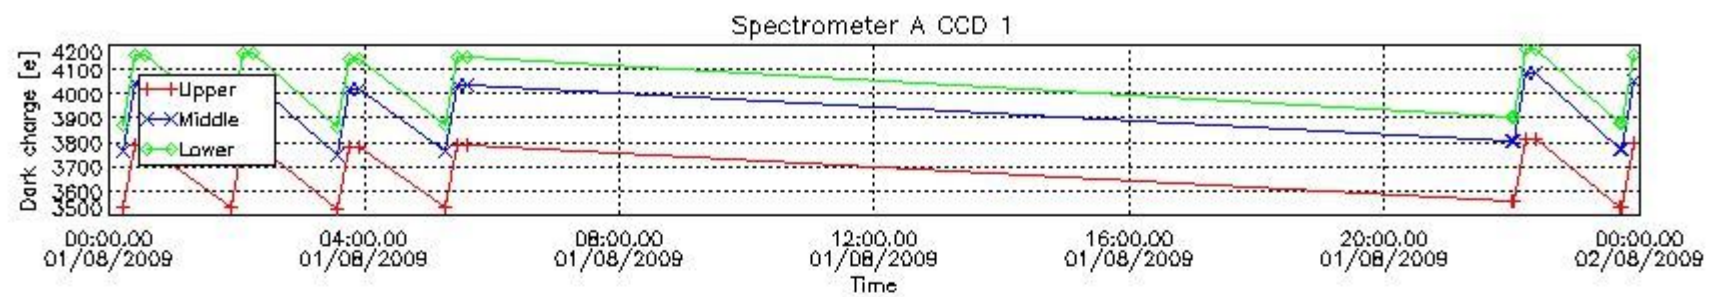

5. Demodulation flag and quality information monitoring

In this section it is presented the modulation information extracted from the pcd (product confidence data) at measurement level and information extracted from the Quality Summary dataset. Only products without errors (error flag in the MPH set to "0") are used.

5.1 Percentage of products during reporting period with: