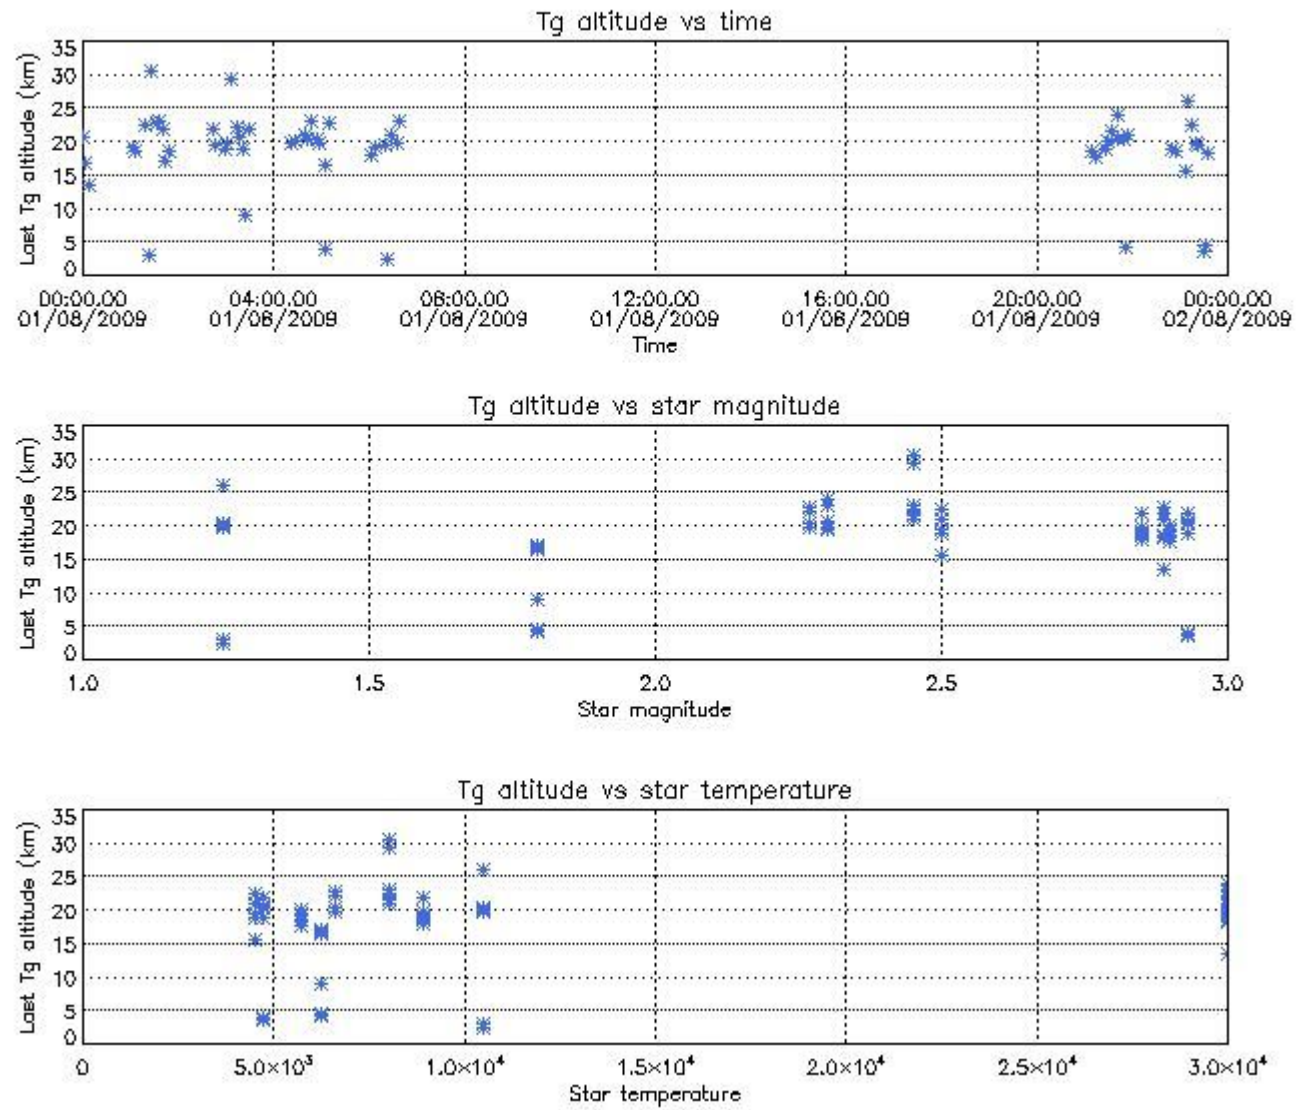

### 6.2 Plot for DARK limb products

Tangent altitude at which the star is lost

6.3 Plot for BRIGHT limb products

## Tangent altitude at which the star is lost