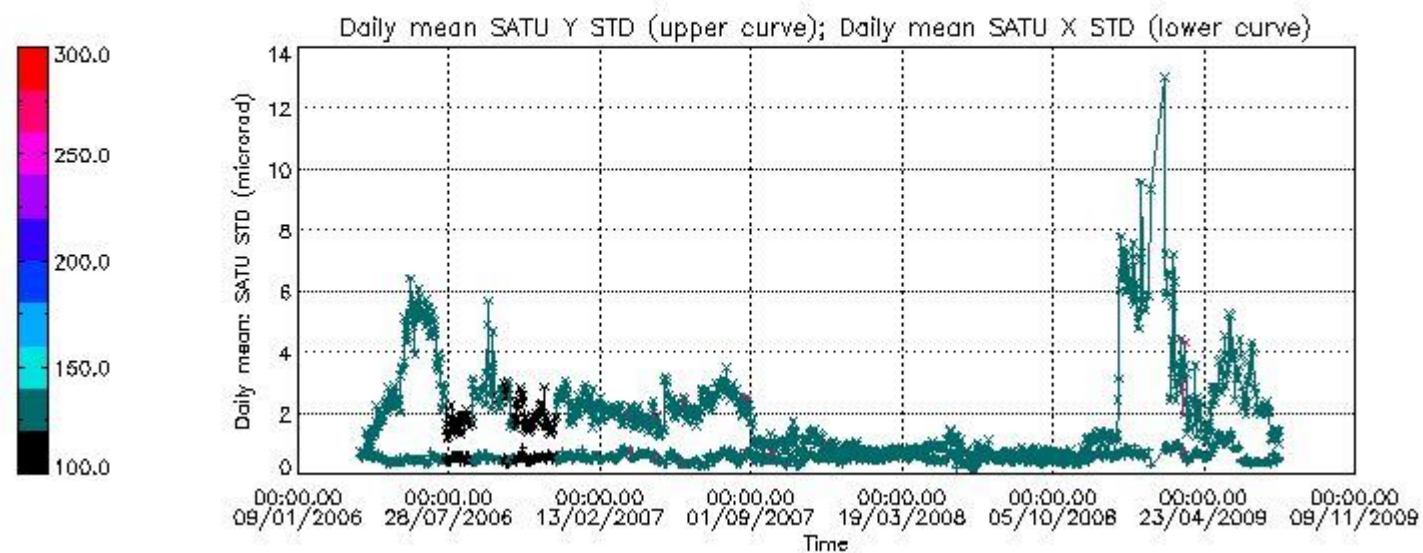

Number of data:	21250.	21250.	65500.	65500.

7.2.2 Trend of daily SATU NEA St. deviation since 1st April 2006 (dark limb)

The long term trend of the SATU 'X' and 'Y' standard deviations should be constant during the whole mission.

The colorbar represents the start tangent altitude (km) of the occultations.

Upper curve: STD of SATU Y axis

Lower curve: STD of SATU X axis

8. Auxiliary Data Files used for the production reported in section 2.4

The number reported in the third column indicates since which file (see list in section 2.4) the corresponding auxiliary file has been used. The fourth column is the date of those product files.

Type	Auxiliary Filename	Used since product	Used since product date
INST_PHYS_CHARACTERISTICS	GOM_INS_AXNIEC20050627_150713_20030716_120000_20100101_000000	1	01-AUG-2009 00:00:25
CALIBRATION_DATABASE	GOM_CAL_AXVIEC20090730_093840_20090728_000000_20100101_000000	1	01-AUG-2009 00:00:25
LEVEL-1B_PROC_CONFIG	GOM_PR1_AXNIEC20050627_151042_20020301_000000_20100101_000000	1	01-AUG-2009 00:00:25
STAR_CATALOGUE	GOM_CAT_AXVIEC20020121_161009_20020101_000000_20200101_000000	1	01-AUG-2009 00:00:25
STELLAR_SPECTRA_DATABANK	GOM_STS_AXNIEC20040308_103538_20020101_160000_20100101_000000	1	01-AUG-2009 00:00:25
ECMWF_FILE	AUX_ECF_AXNECM20090731_064110_20090731_210000_20090801_090000	1	01-AUG-2009 00:00:25
ECMWF_FILE	AUX_ECF_AXNECM20090731_183002_20090801_030000_20090801_150000	34	01-AUG-2009 03:15:14
ECMWF_FILE	AUX_ECF_AXNECM20090801_064110_20090801_210000_20090802_090000	69	01-AUG-2009 21:00:27
OPTIONAL_ECMWF_FILE	MISSING	1	01-AUG-2009 00:00:25
ORBIT_DATA_FILE	DOR_NAV_OPNPDE20090731_204954_000063762081_00157_38788_8463.N1	1	01-AUG-2009 00:00:25
ORBIT_DATA_FILE	DOR_NAV_OPNPDE20090731_224129_000057382081_00158_38789_8464.N1	6	01-AUG-2009 00:24:53
ORBIT_DATA_FILE	DOR_NAV_OPNPDE20090801_002226_000054192081_00159_38790_8465.N1	23	01-AUG-2009 02:05:30
ORBIT_DATA_FILE	DOR_NAV_OPNPDE20090801_015804_000041442081_00160_38791_8466.N1	34	01-AUG-2009 03:15:14
ORBIT_DATA_FILE	DOR_NAV_OPNPDE20090801_031227_000057382081_00161_38792_8467.N1	52	01-AUG-2009 05:02:12
ORBIT_DATA_FILE	DOR_NAV_OPNPDE20090801_205505_000041442081_00172_38803_8469.N1	69	01-AUG-2009 21:00:27
ORBIT_DATA_FILE	DOR_NAV_OPNPDE20090801_220928_000057382081_00172_38803_8470.N1	101	01-AUG-2009 23:53:30