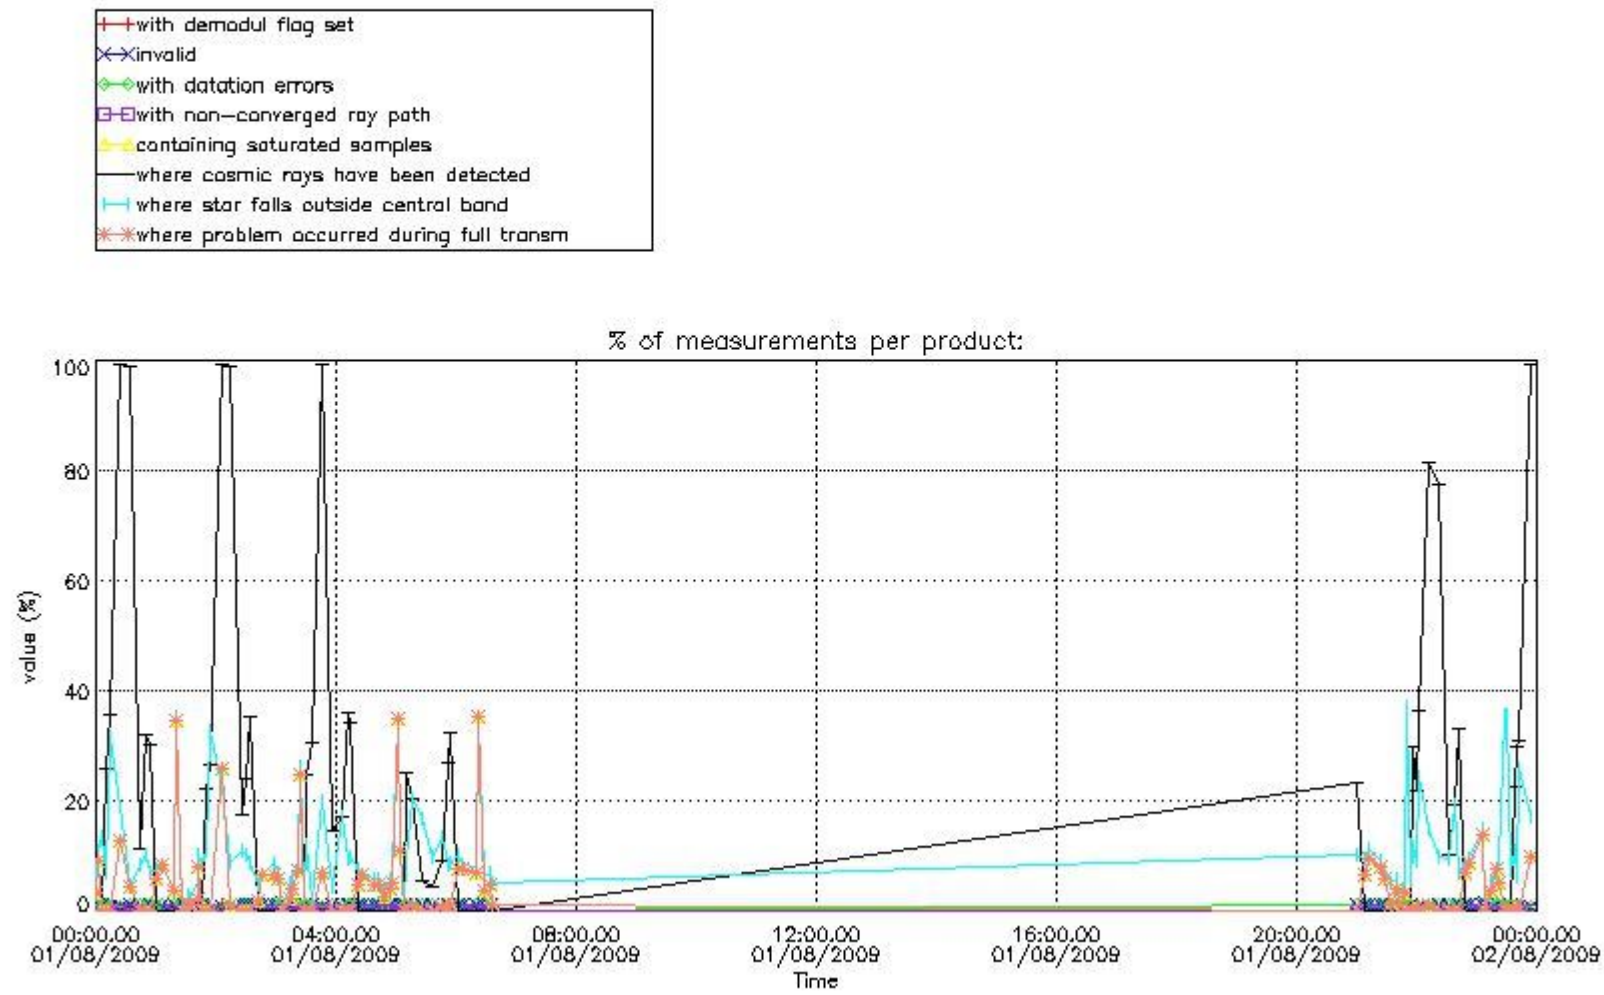

At least one measurement with demodulation flag set:	25.7426 %
Reference spectrum computed from DB:	0.00000 %
Reference spectrum with small number of measurements:	0.00000 %
SATU data not used:	0.00000 %

5.2 Plot quality information per product (time dependant)

5.3 Plot quality information per product (world map)