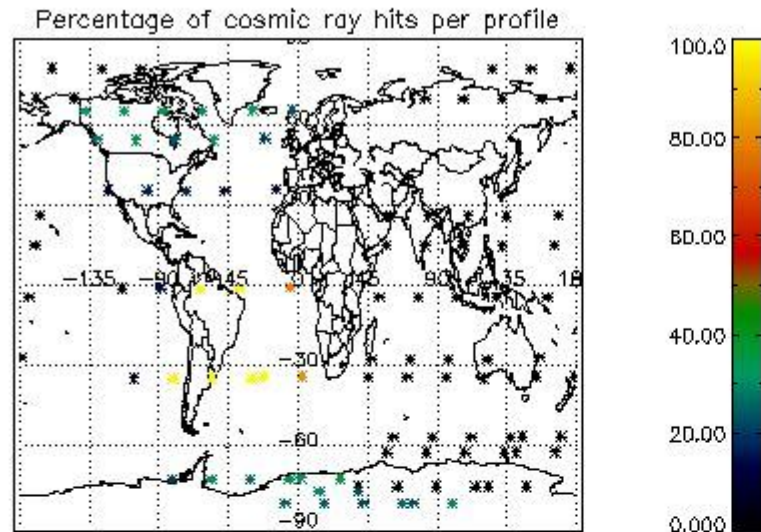

6. Statistics and plot of tangent altitude of the last measurement (DARK & BRIGHT products without errors)

6.1 Statistics on tangent altitude lost:

Statistics	DARK	BRIGHT	TWILIGHT
Mean:	13.674	18.541	NaN
St. deviation:	5.1935	5.9125	NaN
Maximum:	20.870	30.654	NaN
Minimum:	4.8183	2.4068	NaN
Number of data:	19.000	60.000	NaN

6.2 Plot for DARK limb products